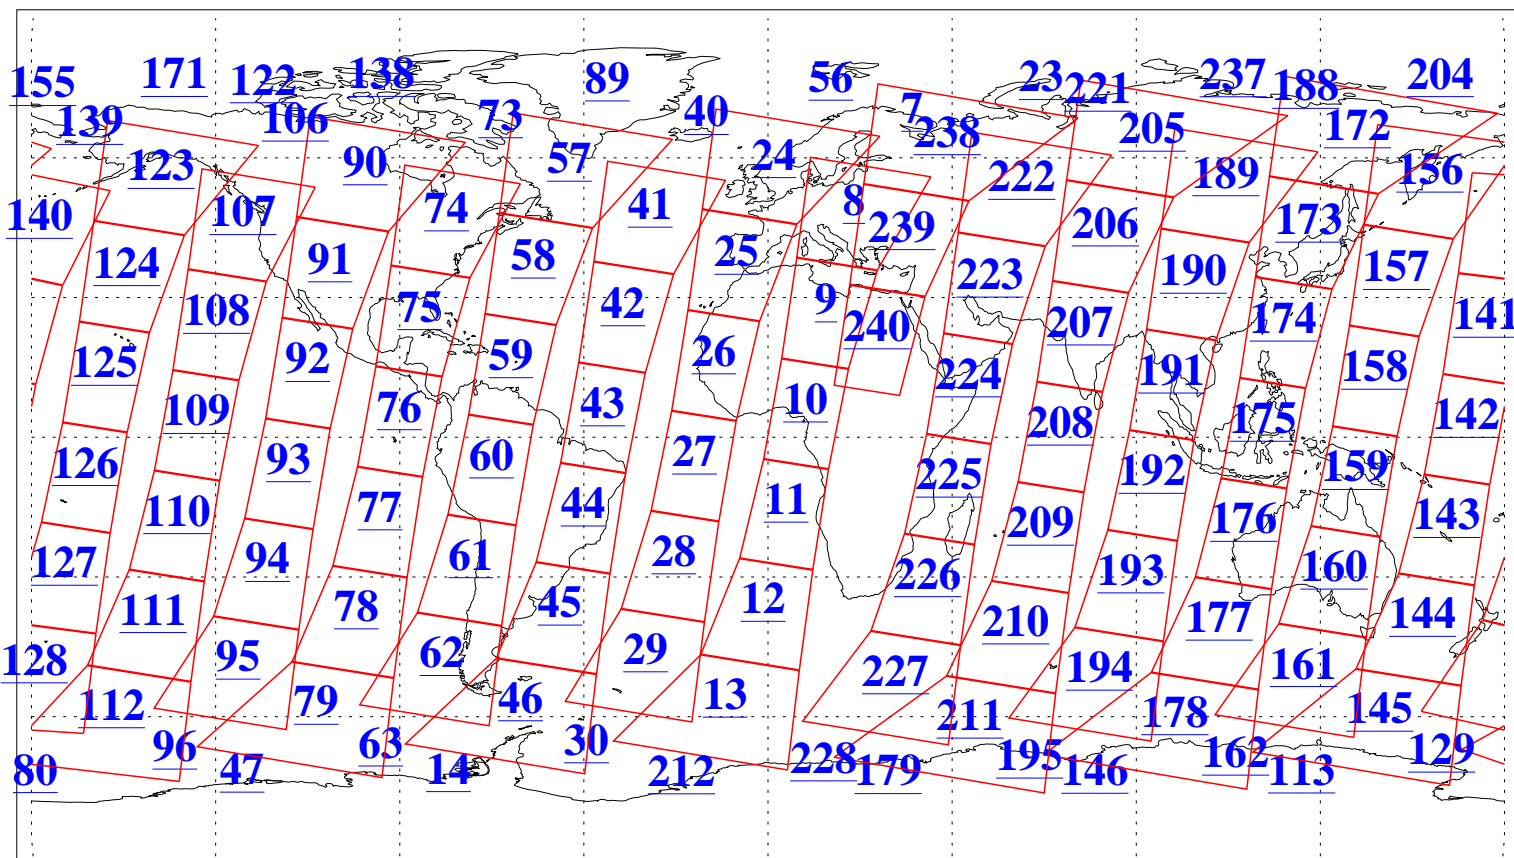

L1B Availability  
AMSU Granules: 239  
HSB Granules: 0  
AIRS Granules: 240

14 Feb 2018  
DoY 45  
Aqua Day 5765  
Granules: 1 to 120

Granules: 121 to 240

Legend: AMSU Available, HSB Available, AIRS Available

L1B Availability  
AMSU Granules: 239  
HSB Granules: 0  
AIRS Granules: 240

14 Feb 2018  
DoY 45  
Aqua Day 5765

Ascending Granules

Descending Granules

Legend: AMSU Available, HSB Available, AIRS Available

L1B Availability  
 AMSU Granules: 239  
 HSB Granules: 0  
 AIRS Granules: 240

14 Feb 2018  
 DoY 45  
 Aqua Day 5765

Northern Hemisphere Granules

Southern Hemisphere Granules

Legend: AMSU Available, HSB Available, AIRS Available