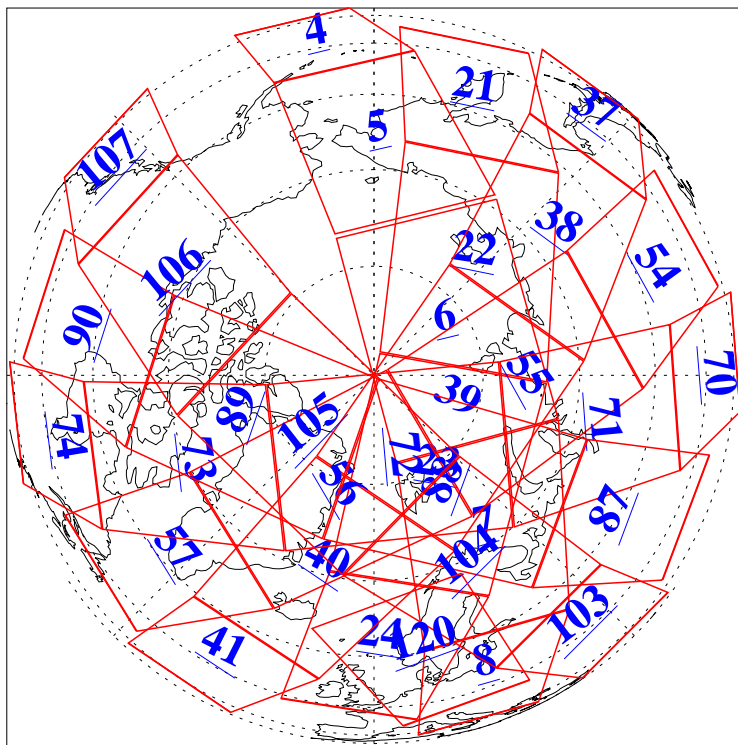

L1B Availability  
AMSU Granules: 239  
HSB Granules: 0  
AIRS Granules: 240

14 Feb 2018  
DoY 45  
Aqua Day 5765  
Granules: 1 to 120

Granules: 121 to 240

Legend: AMSU Available, HSB Available, AIRS Available

L1B Availability  
AMSU Granules: 239  
HSB Granules: 0  
AIRS Granules: 240

14 Feb 2018  
DoY 45  
Aqua Day 5765

Ascending Granules

Descending Granules

Legend: AMSU Available, HSB Available, AIRS Available

L1B Availability  
 AMSU Granules: 239  
 HSB Granules: 0  
 AIRS Granules: 240

14 Feb 2018  
 DoY 45  
 Aqua Day 5765

Northern Hemisphere Granules

Southern Hemisphere Granules

Legend: AMSU Available, HSB Available, AIRS Available