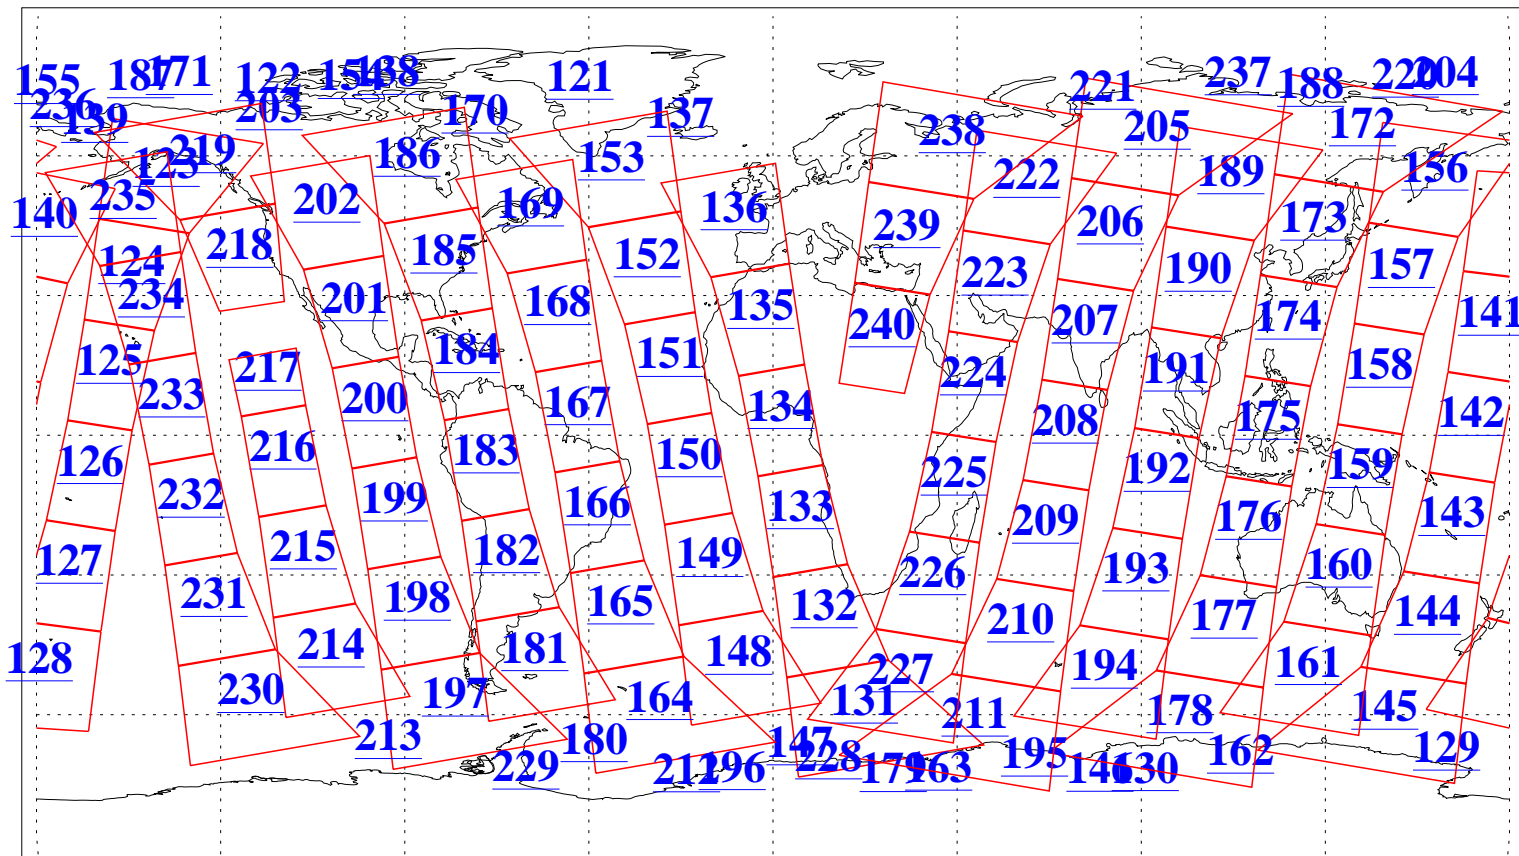

L1B Availability  
AMSU Granules: 239  
HSB Granules: 0  
AIRS Granules: 240

14 Feb 2018  
DoY 45  
Aqua Day 5765  
Granules: 1 to 120

Granules: 121 to 240

Legend: AMSU Available, HSB Available, AIRS Available

L1B Availability  
AMSU Granules: 239  
HSB Granules: 0  
AIRS Granules: 240

14 Feb 2018  
DoY 45  
Aqua Day 5765

Ascending Granules

Descending Granules

Legend: AMSU Available, HSB Available, AIRS Available

L1B Availability  
 AMSU Granules: 239  
 HSB Granules: 0  
 AIRS Granules: 240

14 Feb 2018  
 DoY 45  
 Aqua Day 5765

Northern Hemisphere Granules

Southern Hemisphere Granules

Legend: AMSU Available, HSB Available, AIRS Available