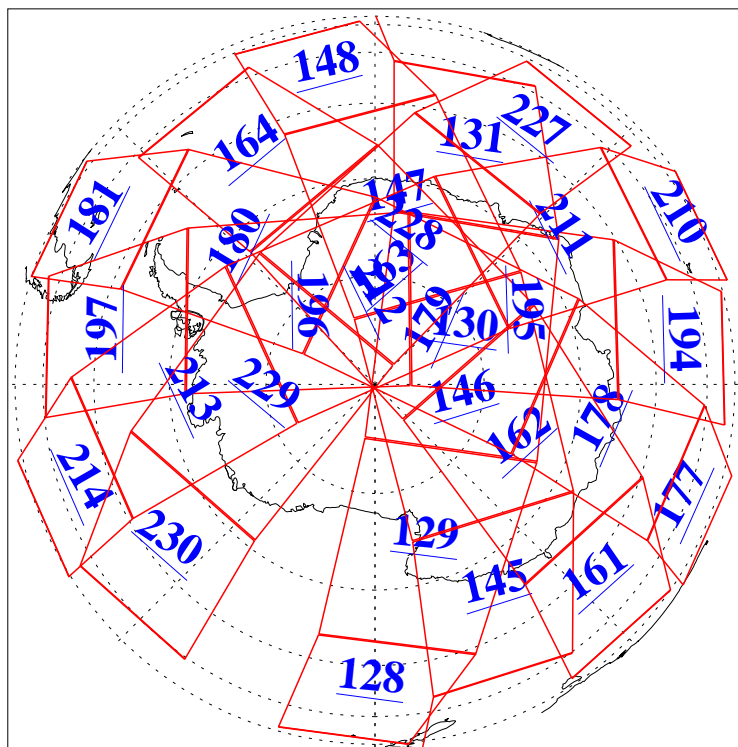

L1B Availability  
AMSU Granules: 239  
HSB Granules: 0  
AIRS Granules: 240

14 Feb 2018  
DoY 45  
Aqua Day 5765  
Granules: 1 to 120

Granules: 121 to 240

Legend: AMSU Available, HSB Available, AIRS Available

L1B Availability  
AMSU Granules: 239  
HSB Granules: 0  
AIRS Granules: 240

14 Feb 2018  
DoY 45  
Aqua Day 5765

Ascending Granules

Descending Granules

Legend: AMSU Available, HSB Available, AIRS Available

L1B Availability  
 AMSU Granules: 239  
 HSB Granules: 0  
 AIRS Granules: 240

14 Feb 2018  
 DoY 45  
 Aqua Day 5765

Northern Hemisphere Granules

Southern Hemisphere Granules

Legend: AMSU Available, HSB Available, AIRS Available