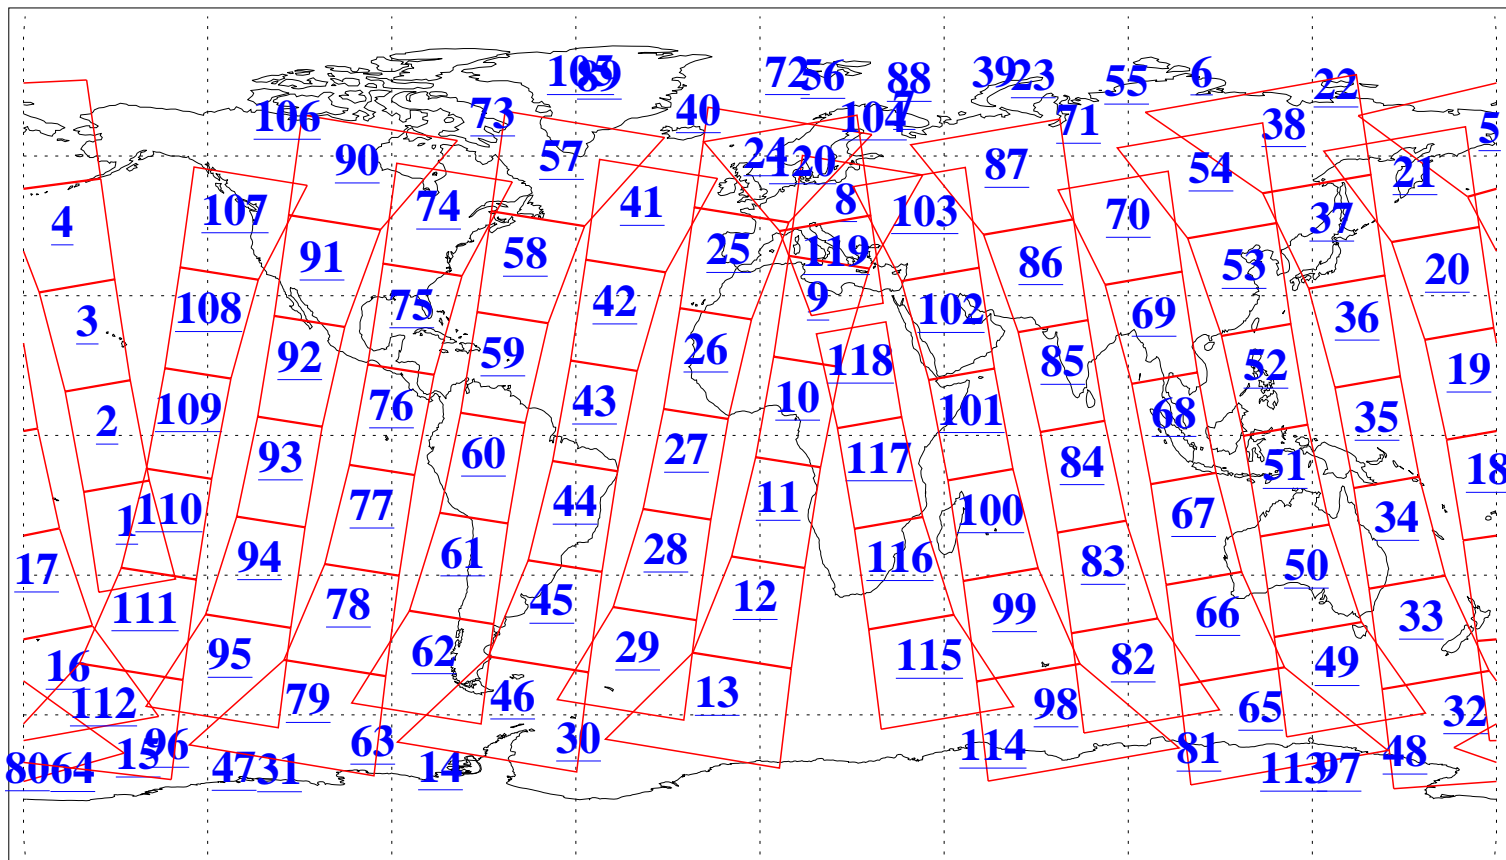

L1B Availability  
AMSU Granules: 239  
HSB Granules: 0  
AIRS Granules: 240

14 Feb 2018  
DoY 45  
Aqua Day 5765  
Granules: 1 to 120

Granules: 121 to 240

Legend: AMSU Available, HSB Available, AIRS Available

L1B Availability  
AMSU Granules: 239  
HSB Granules: 0  
AIRS Granules: 240

14 Feb 2018  
DoY 45  
Aqua Day 5765

Ascending Granules

Descending Granules

Legend: AMSU Available, HSB Available, AIRS Available

L1B Availability  
 AMSU Granules: 239  
 HSB Granules: 0  
 AIRS Granules: 240

14 Feb 2018  
 DoY 45  
 Aqua Day 5765

Northern Hemisphere Granules

Southern Hemisphere Granules

Legend: AMSU Available, HSB Available, AIRS Available