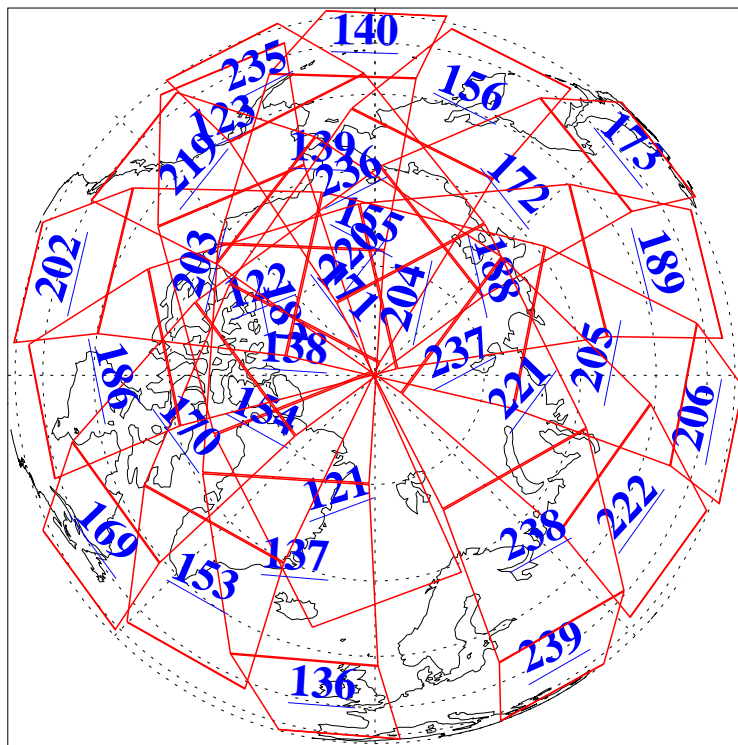

L1B Availability  
AMSU Granules: 239  
HSB Granules: 0  
AIRS Granules: 240

14 Feb 2018  
DoY 45  
Aqua Day 5765

Ascending Granules

Descending Granules

Legend: AMSU Available, HSB Available, AIRS Available

L1B Availability  
 AMSU Granules: 239  
 HSB Granules: 0  
 AIRS Granules: 240

14 Feb 2018  
 DoY 45  
 Aqua Day 5765

Northern Hemisphere Granules

Southern Hemisphere Granules

Legend: AMSU Available, HSB Available, AIRS Available