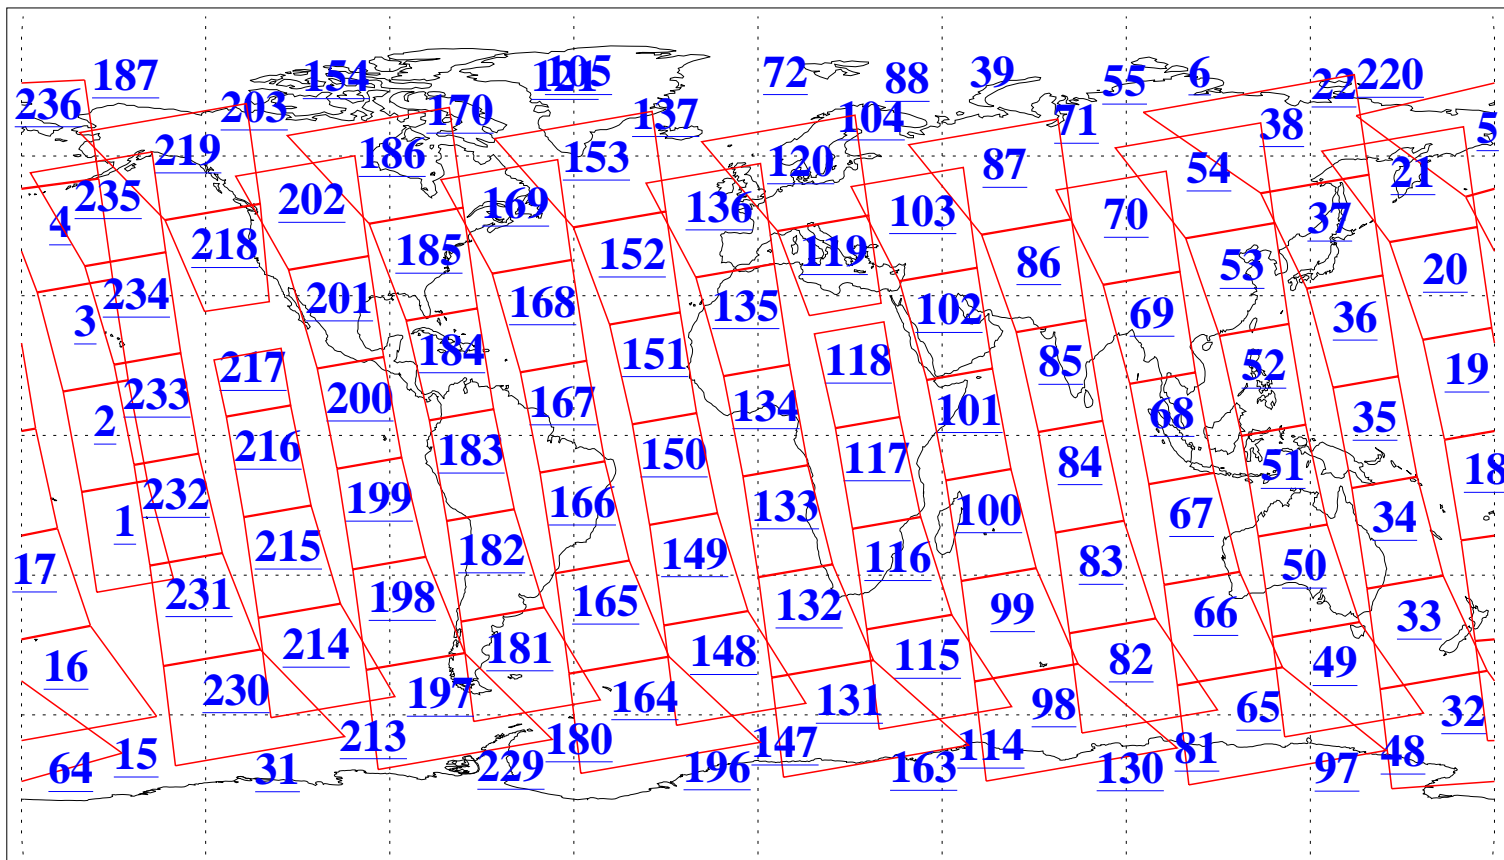

L1B Availability  
AMSU Granules: 239  
HSB Granules: 0  
AIRS Granules: 240

14 Feb 2018  
DoY 45  
Aqua Day 5765  
Granules: 1 to 120

Granules: 121 to 240

Legend: AMSU Available, HSB Available, AIRS Available

L1B Availability  
AMSU Granules: 239  
HSB Granules: 0  
AIRS Granules: 240

14 Feb 2018  
DoY 45  
Aqua Day 5765

Ascending Granules

Descending Granules

Legend: AMSU Available, HSB Available, AIRS Available

L1B Availability  
 AMSU Granules: 239  
 HSB Granules: 0  
 AIRS Granules: 240

14 Feb 2018  
 DoY 45  
 Aqua Day 5765

Northern Hemisphere Granules

Southern Hemisphere Granules

Legend: AMSU Available, HSB Available, AIRS Available