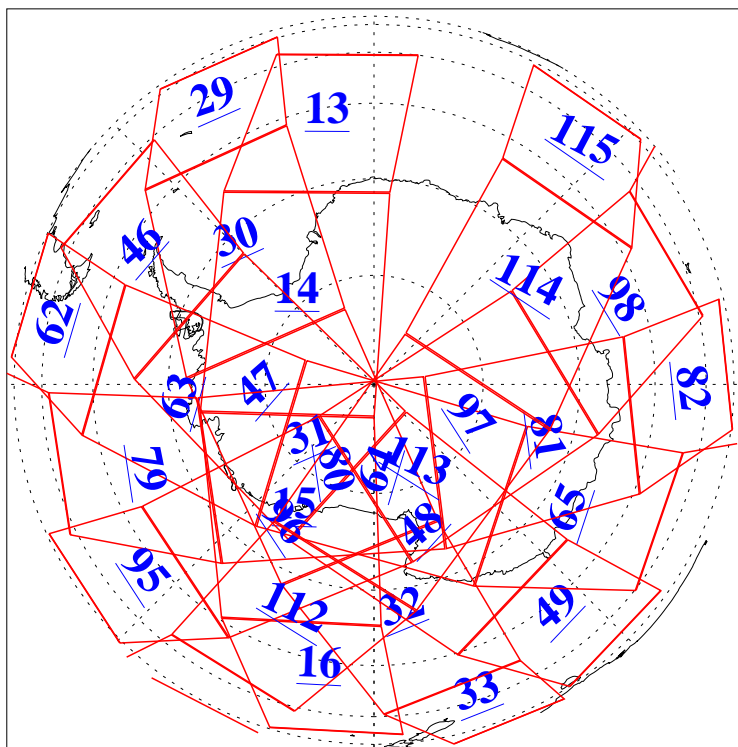

L1B Availability  
AMSU Granules: 239  
HSB Granules: 0  
AIRS Granules: 240

14 Feb 2018  
DoY 45  
Aqua Day 5765  
Granules: 1 to 120

Granules: 121 to 240

Legend: AMSU Available, HSB Available, AIRS Available

L1B Availability  
AMSU Granules: 239  
HSB Granules: 0  
AIRS Granules: 240

14 Feb 2018  
DoY 45  
Aqua Day 5765

Ascending Granules

Descending Granules

Legend: AMSU Available, HSB Available, AIRS Available

L1B Availability  
 AMSU Granules: 239  
 HSB Granules: 0  
 AIRS Granules: 240

14 Feb 2018  
 DoY 45  
 Aqua Day 5765

Northern Hemisphere Granules

Southern Hemisphere Granules

Legend: AMSU Available, HSB Available, AIRS Available