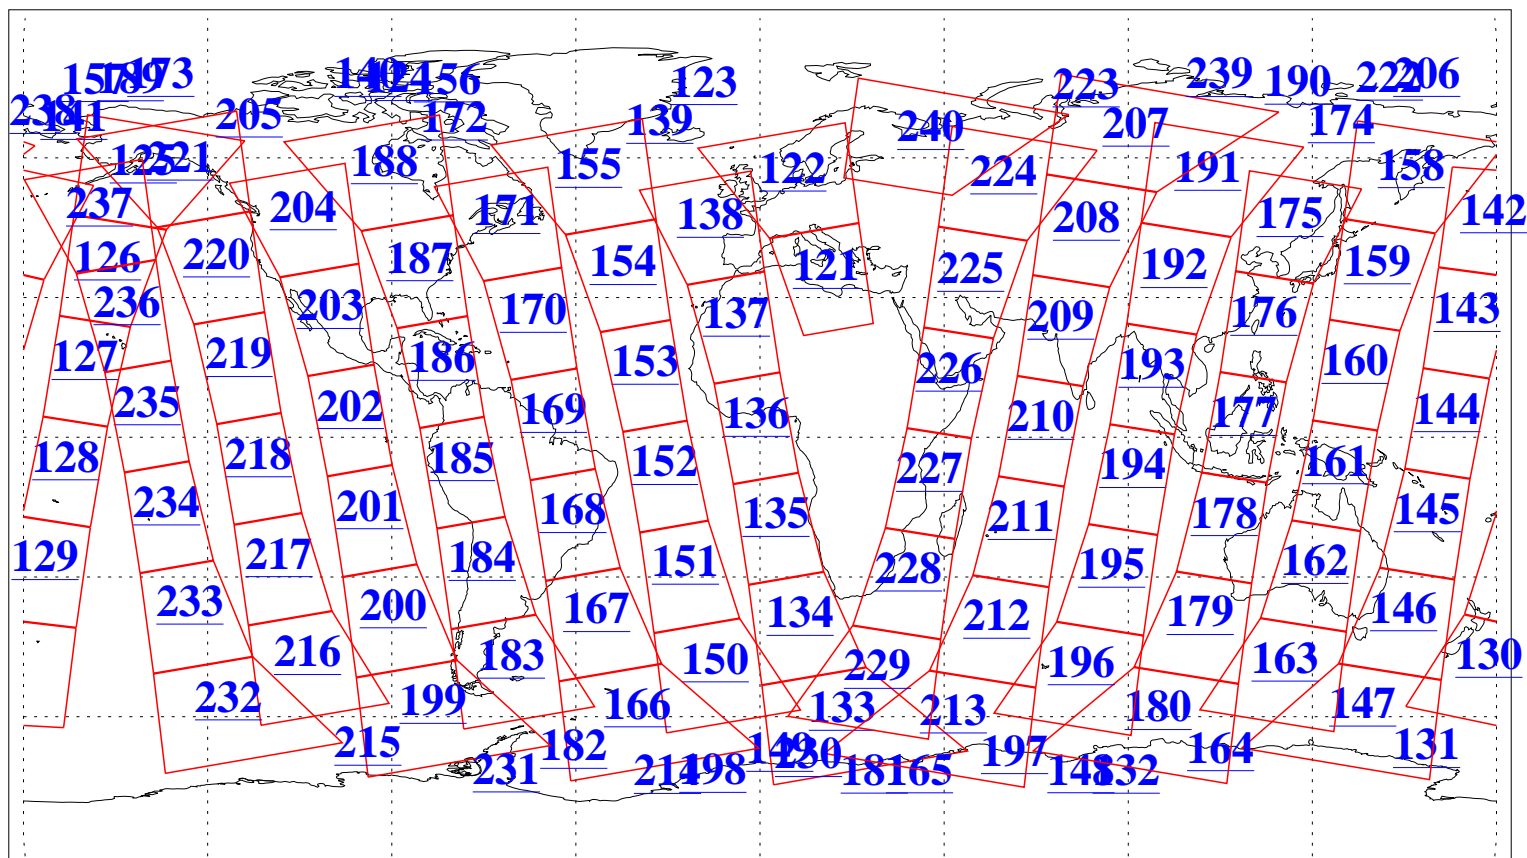

L1B Availability  
AMSU Granules: 240  
HSB Granules: 0  
AIRS Granules: 240

12 Feb 2018  
DoY 43  
Aqua Day 5763  
Granules: 1 to 120

Granules: 121 to 240

Legend: AMSU Available, HSB Available, AIRS Available

L1B Availability  
AMSU Granules: 240  
HSB Granules: 0  
AIRS Granules: 240

12 Feb 2018  
DoY 43  
Aqua Day 5763  
Ascending Granules

Descending Granules

Legend: AMSU Available, HSB Available, AIRS Available