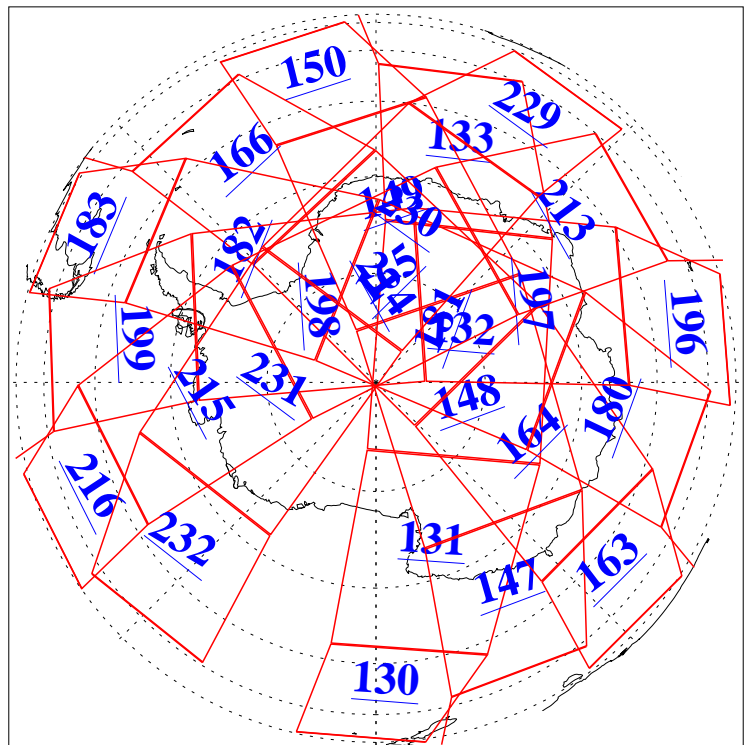

Legend: AMSU Available, ~~HSB Available~~, AIRS Available