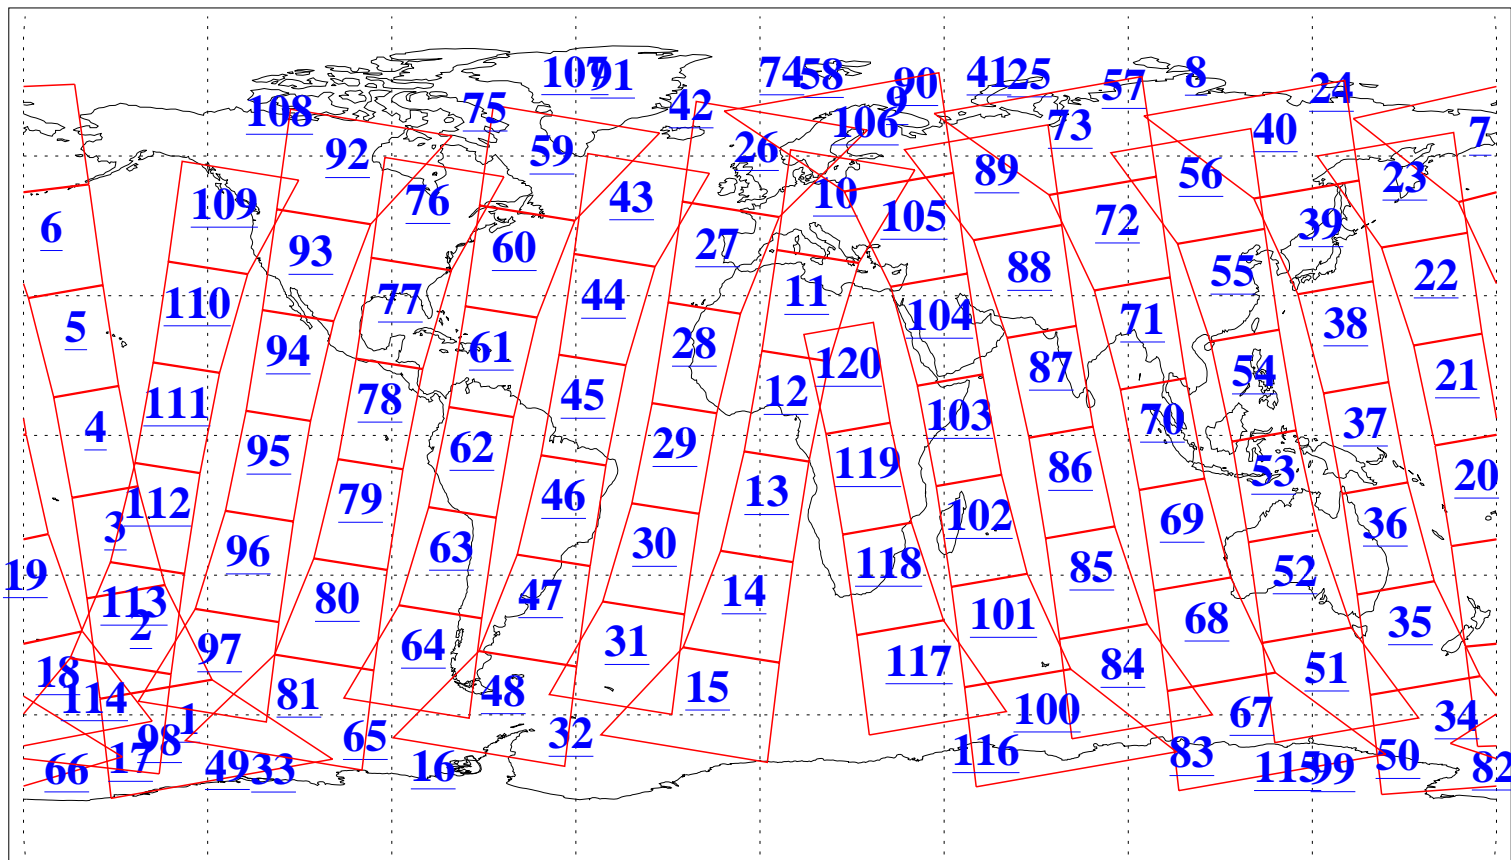

L1B Availability  
AMSU Granules: 240  
HSB Granules: 0  
AIRS Granules: 240

12 Feb 2018  
DoY 43  
Aqua Day 5763  
Granules: 1 to 120

Granules: 121 to 240

Legend: AMSU Available, HSB Available, AIRS Available

L1B Availability  
AMSU Granules: 240  
HSB Granules: 0  
AIRS Granules: 240

12 Feb 2018  
DoY 43  
Aqua Day 5763  
Ascending Granules

Descending Granules

Legend: AMSU Available, HSB Available, AIRS Available