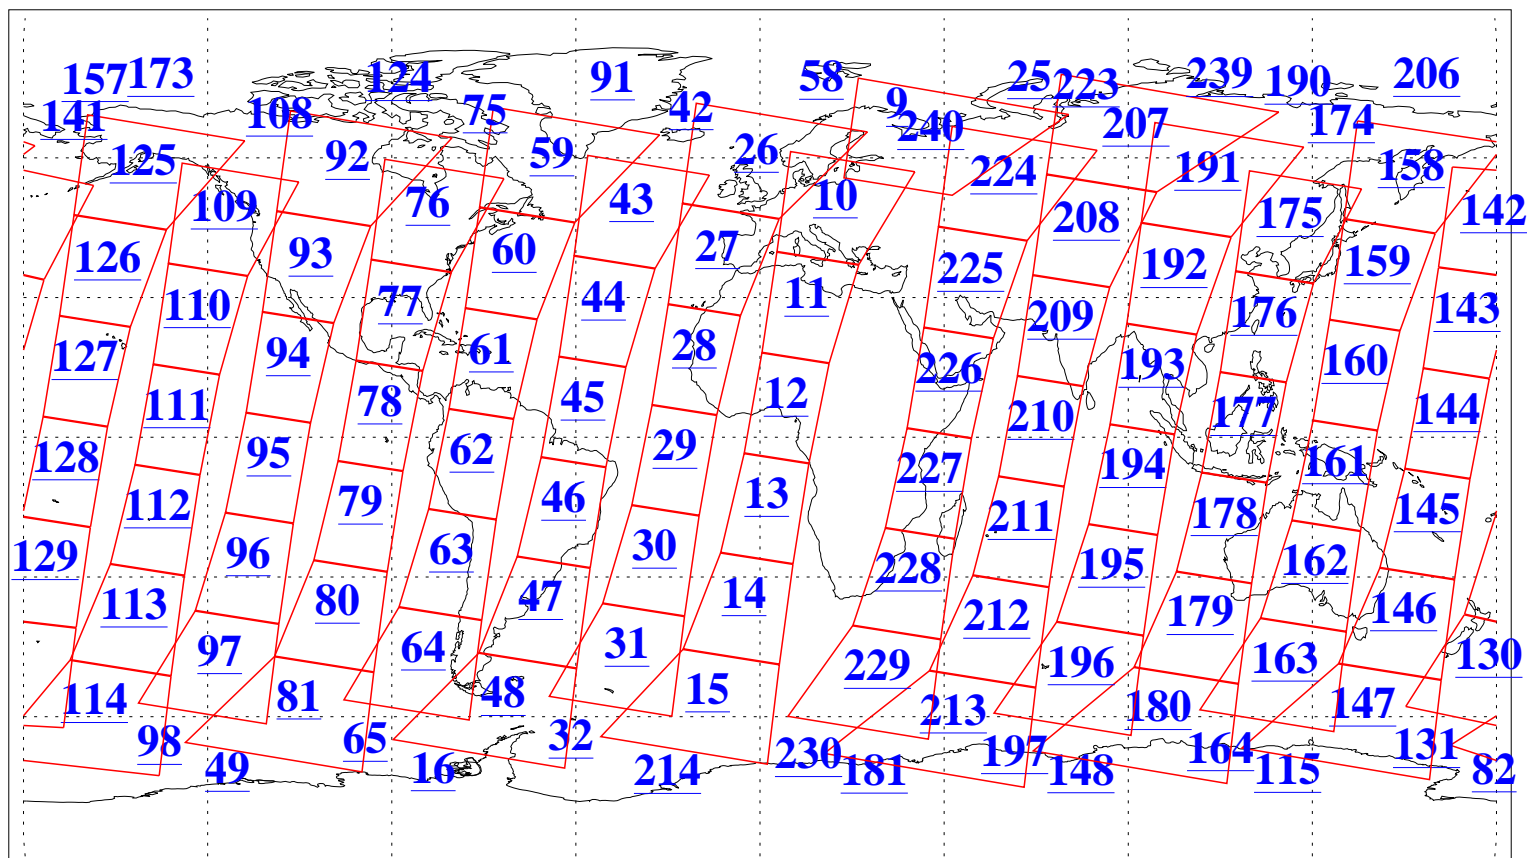

L1B Availability  
AMSU Granules: 240  
HSB Granules: 0  
AIRS Granules: 240

12 Feb 2018  
DoY 43  
Aqua Day 5763  
Granules: 1 to 120

Granules: 121 to 240

Legend: AMSU Available, HSB Available, AIRS Available

L1B Availability  
AMSU Granules: 240  
HSB Granules: 0  
AIRS Granules: 240

12 Feb 2018  
DoY 43  
Aqua Day 5763  
Ascending Granules

Descending Granules

Legend: AMSU Available, HSB Available, AIRS Available