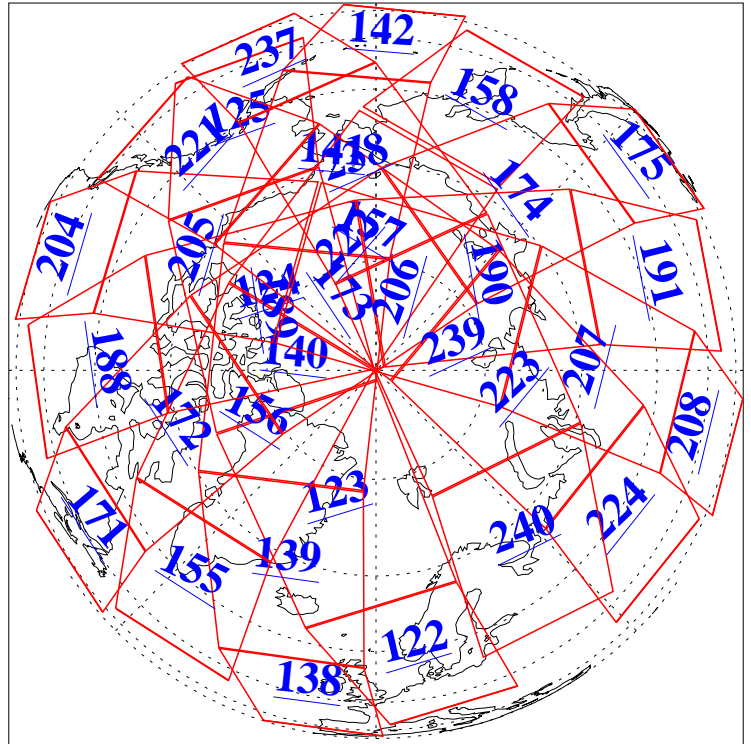

L1B Availability  
AMSU Granules: 240  
HSB Granules: 0  
AIRS Granules: 240

12 Feb 2018  
DoY 43  
Aqua Day 5763  
Granules: 1 to 120

Granules: 121 to 240

Legend: AMSU Available, HSB Available, AIRS Available

L1B Availability  
AMSU Granules: 240  
HSB Granules: 0  
AIRS Granules: 240

12 Feb 2018  
DoY 43  
Aqua Day 5763  
Ascending Granules

Descending Granules

Legend: AMSU Available, HSB Available, AIRS Available

### Northern Hemisphere Granules