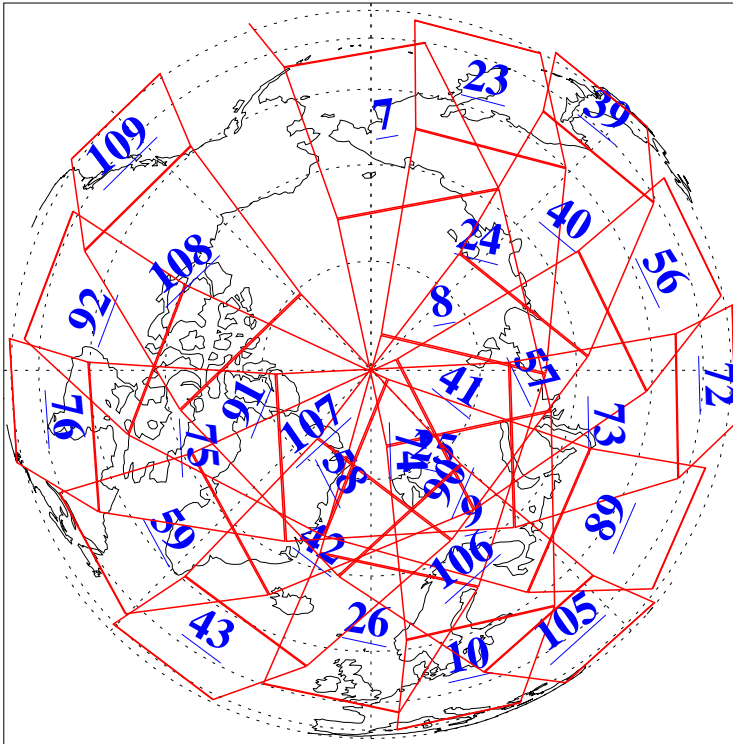

L1B Availability  
AMSU Granules: 240  
HSB Granules: 0  
AIRS Granules: 240

12 Feb 2018  
DoY 43  
Aqua Day 5763  
Granules: 1 to 120

Granules: 121 to 240

Legend: AMSU Available, HSB Available, AIRS Available

L1B Availability  
AMSU Granules: 240  
HSB Granules: 0  
AIRS Granules: 240

12 Feb 2018  
DoY 43  
Aqua Day 5763  
Ascending Granules

Descending Granules

Legend: AMSU Available, HSB Available, AIRS Available

### Northern Hemisphere Granules