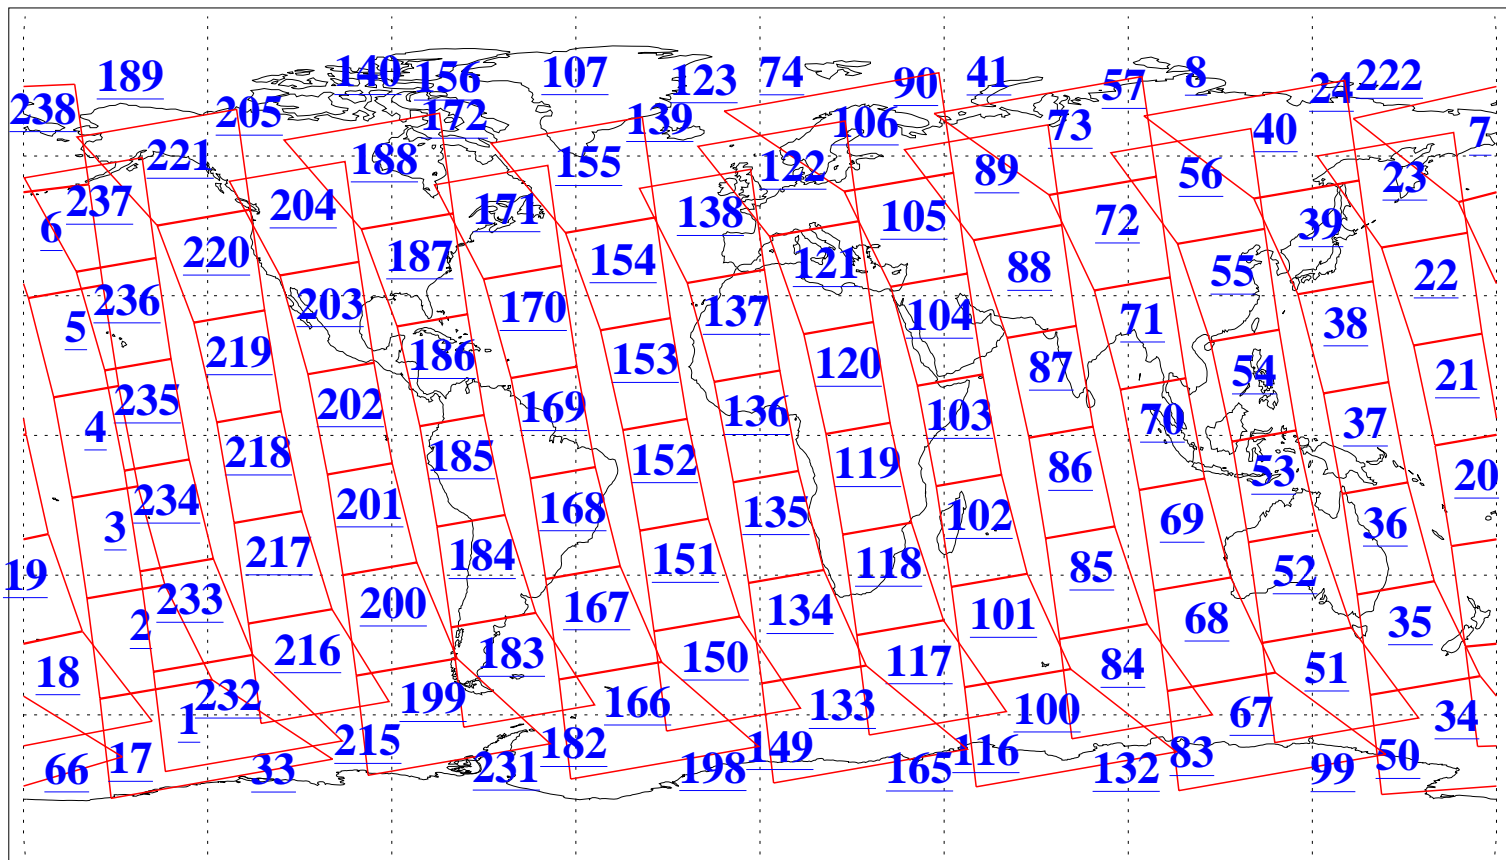

L1B Availability  
AMSU Granules: 240  
HSB Granules: 0  
AIRS Granules: 240

12 Feb 2018  
DoY 43  
Aqua Day 5763  
Granules: 1 to 120

Granules: 121 to 240

Legend: AMSU Available, HSB Available, AIRS Available

L1B Availability  
AMSU Granules: 240  
HSB Granules: 0  
AIRS Granules: 240

12 Feb 2018  
DoY 43  
Aqua Day 5763  
Ascending Granules

Descending Granules

Legend: AMSU Available, HSB Available, AIRS Available

### Northern Hemisphere Granules