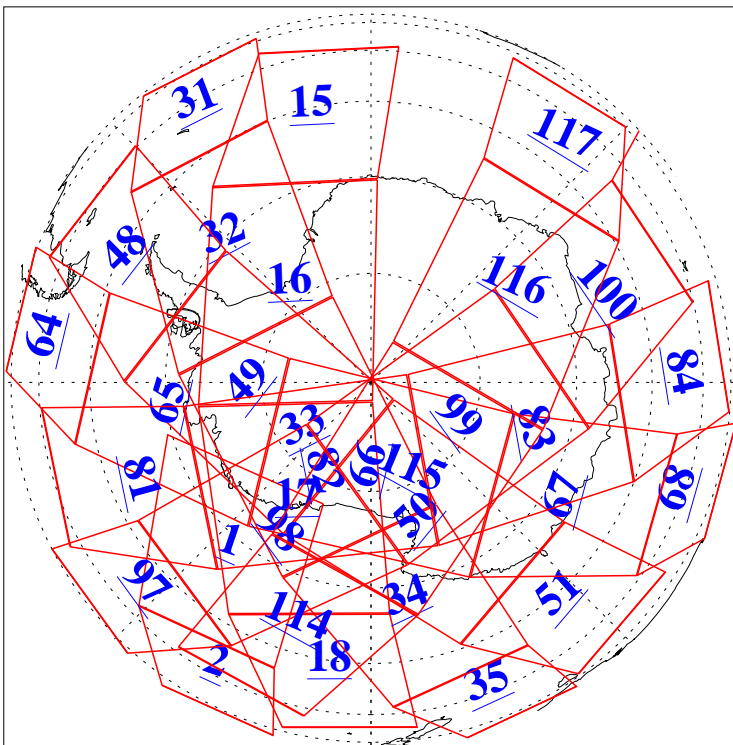

Legend: AMSU Available, ~~HSB Available~~, AIRS Available