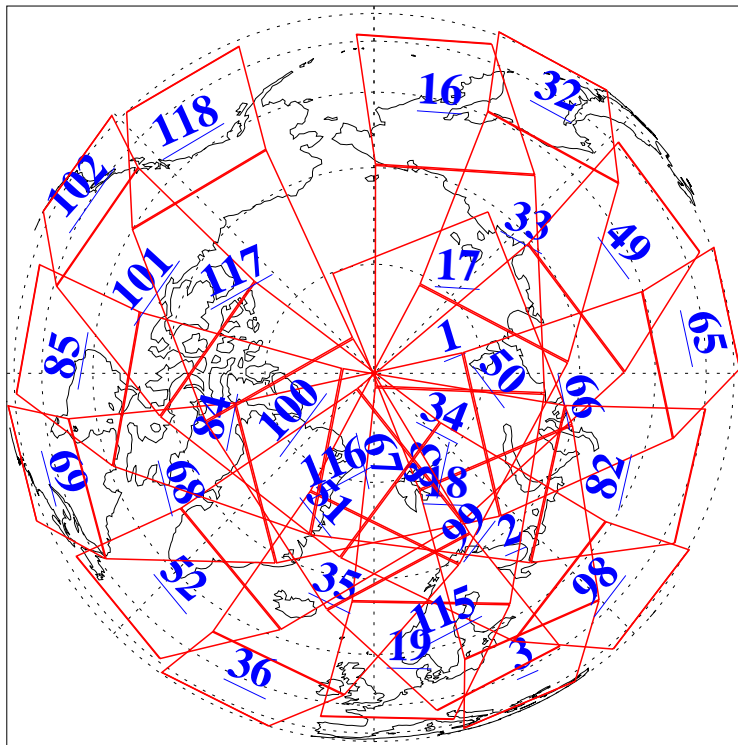

L1B Availability  
AMSU Granules: 240  
HSB Granules: 0  
AIRS Granules: 240

11 Feb 2018  
DoY 42  
Aqua Day 5762  
Granules: 1 to 120

Granules: 121 to 240

Legend: AMSU Available, HSB Available, AIRS Available

L1B Availability  
AMSU Granules: 240  
HSB Granules: 0  
AIRS Granules: 240

11 Feb 2018  
DoY 42  
Aqua Day 5762  
Ascending Granules

Descending Granules

Legend: AMSU Available, HSB Available, AIRS Available

L1B Availability  
 AMSU Granules: 240  
 HSB Granules: 0  
 AIRS Granules: 240

11 Feb 2018  
 DoY 42  
 Aqua Day 5762

Northern Hemisphere Granules

Southern Hemisphere Granules

Legend: AMSU Available, HSB Available, AIRS Available