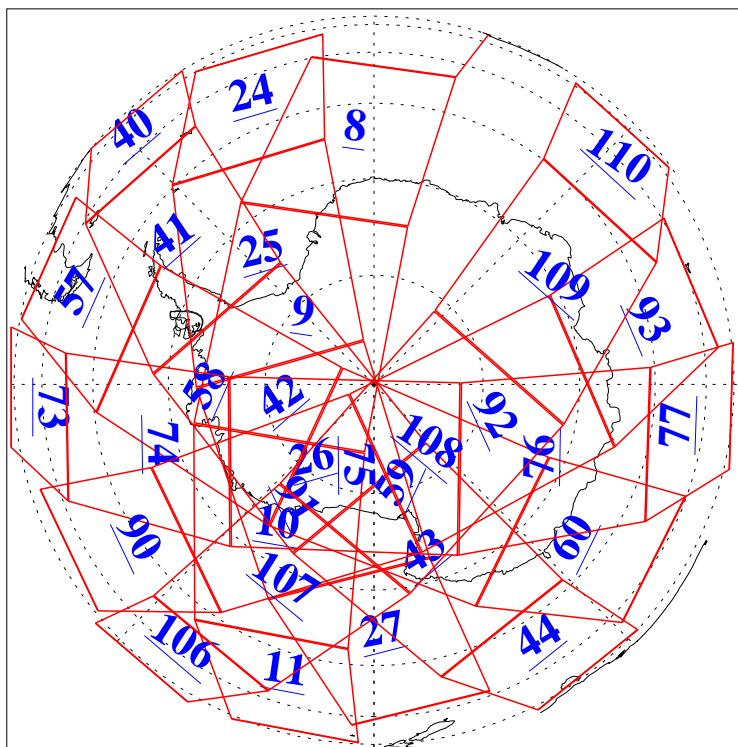

L1B Availability  
AMSU Granules: 240  
HSB Granules: 0  
AIRS Granules: 240

11 Feb 2018  
DoY 42  
Aqua Day 5762  
Granules: 1 to 120

Granules: 121 to 240

Legend: AMSU Available, HSB Available, AIRS Available

L1B Availability  
AMSU Granules: 240  
HSB Granules: 0  
AIRS Granules: 240

11 Feb 2018  
DoY 42  
Aqua Day 5762  
Ascending Granules

Descending Granules

Legend: AMSU Available, HSB Available, AIRS Available

L1B Availability  
 AMSU Granules: 240  
 HSB Granules: 0  
 AIRS Granules: 240

11 Feb 2018  
 DoY 42  
 Aqua Day 5762

Northern Hemisphere Granules

Southern Hemisphere Granules

Legend: AMSU Available, HSB Available, AIRS Available