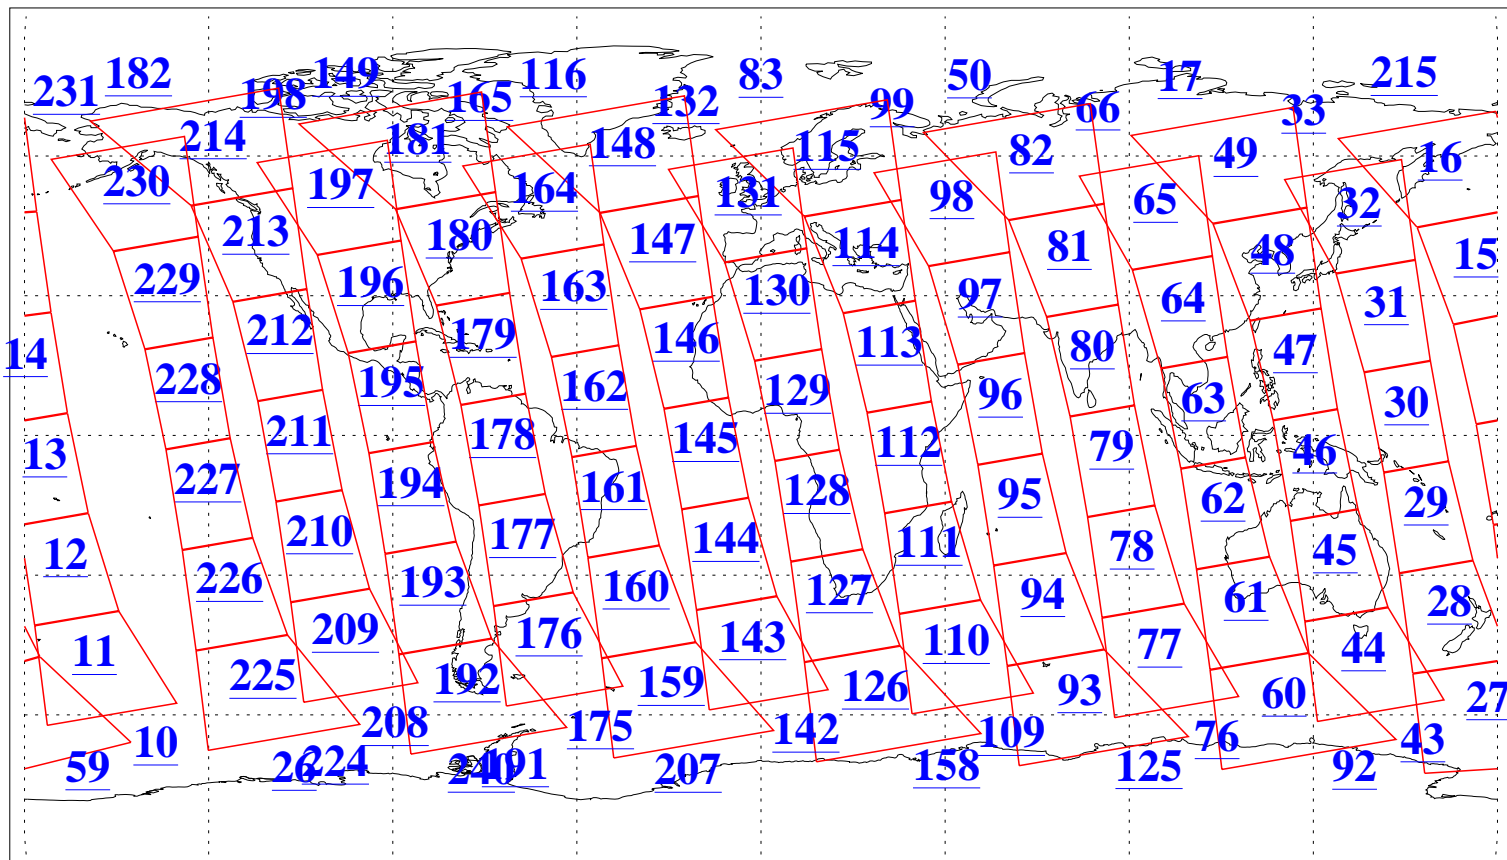

L1B Availability  
AMSU Granules: 240  
HSB Granules: 0  
AIRS Granules: 240

11 Feb 2018  
DoY 42  
Aqua Day 5762  
Granules: 1 to 120

Granules: 121 to 240

Legend: AMSU Available, HSB Available, AIRS Available

L1B Availability  
AMSU Granules: 240  
HSB Granules: 0  
AIRS Granules: 240

11 Feb 2018  
DoY 42  
Aqua Day 5762  
Ascending Granules

Descending Granules

Legend: AMSU Available, HSB Available, AIRS Available

L1B Availability  
 AMSU Granules: 240  
 HSB Granules: 0  
 AIRS Granules: 240

11 Feb 2018  
 DoY 42  
 Aqua Day 5762

Northern Hemisphere Granules

Southern Hemisphere Granules

Legend: AMSU Available, HSB Available, AIRS Available