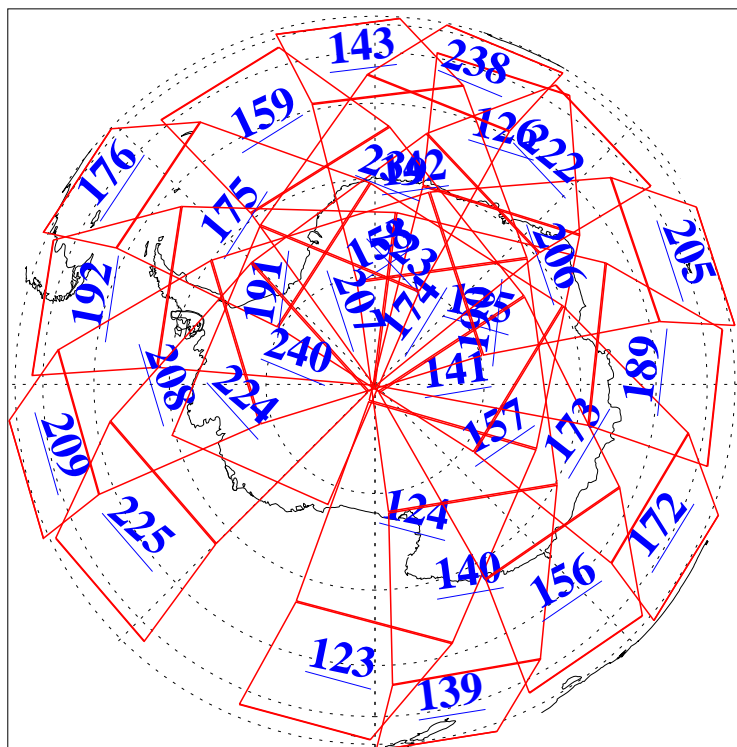

L1B Availability  
AMSU Granules: 240  
HSB Granules: 0  
AIRS Granules: 240

11 Feb 2018  
DoY 42  
Aqua Day 5762  
Granules: 1 to 120

Granules: 121 to 240

Legend: AMSU Available, HSB Available, AIRS Available

L1B Availability  
AMSU Granules: 240  
HSB Granules: 0  
AIRS Granules: 240

11 Feb 2018  
DoY 42  
Aqua Day 5762  
Ascending Granules

Descending Granules

Legend: AMSU Available, HSB Available, AIRS Available

L1B Availability  
 AMSU Granules: 240  
 HSB Granules: 0  
 AIRS Granules: 240

11 Feb 2018  
 DoY 42  
 Aqua Day 5762

Northern Hemisphere Granules

Southern Hemisphere Granules

Legend: AMSU Available, HSB Available, AIRS Available