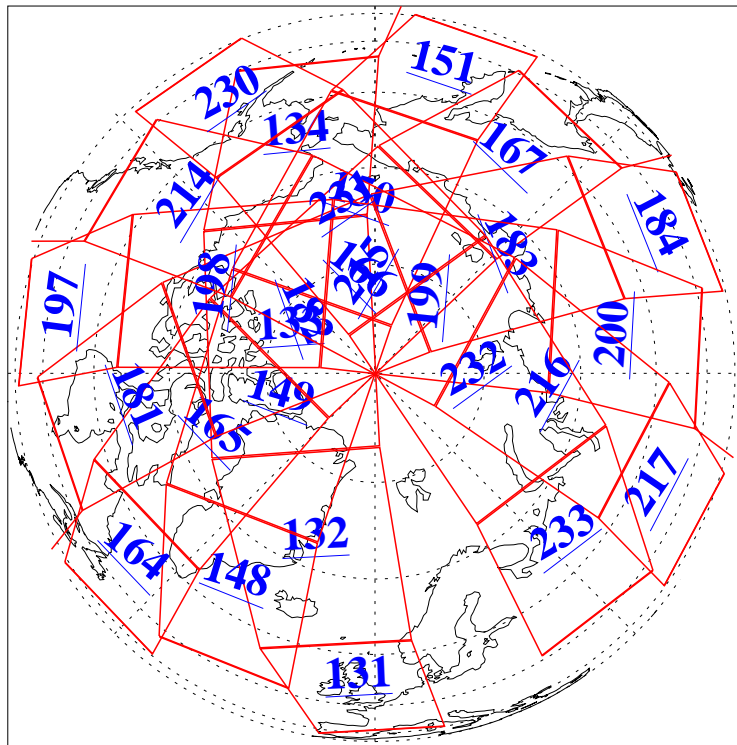

L1B Availability  
AMSU Granules: 240  
HSB Granules: 0  
AIRS Granules: 240

11 Feb 2018  
DoY 42  
Aqua Day 5762  
Granules: 1 to 120

Granules: 121 to 240

Legend: AMSU Available, HSB Available, AIRS Available

L1B Availability  
AMSU Granules: 240  
HSB Granules: 0  
AIRS Granules: 240

11 Feb 2018  
DoY 42  
Aqua Day 5762  
Ascending Granules

Descending Granules

Legend: AMSU Available, HSB Available, AIRS Available

L1B Availability  
 AMSU Granules: 240  
 HSB Granules: 0  
 AIRS Granules: 240

11 Feb 2018  
 DoY 42  
 Aqua Day 5762

Northern Hemisphere Granules

Southern Hemisphere Granules

Legend: AMSU Available, HSB Available, AIRS Available