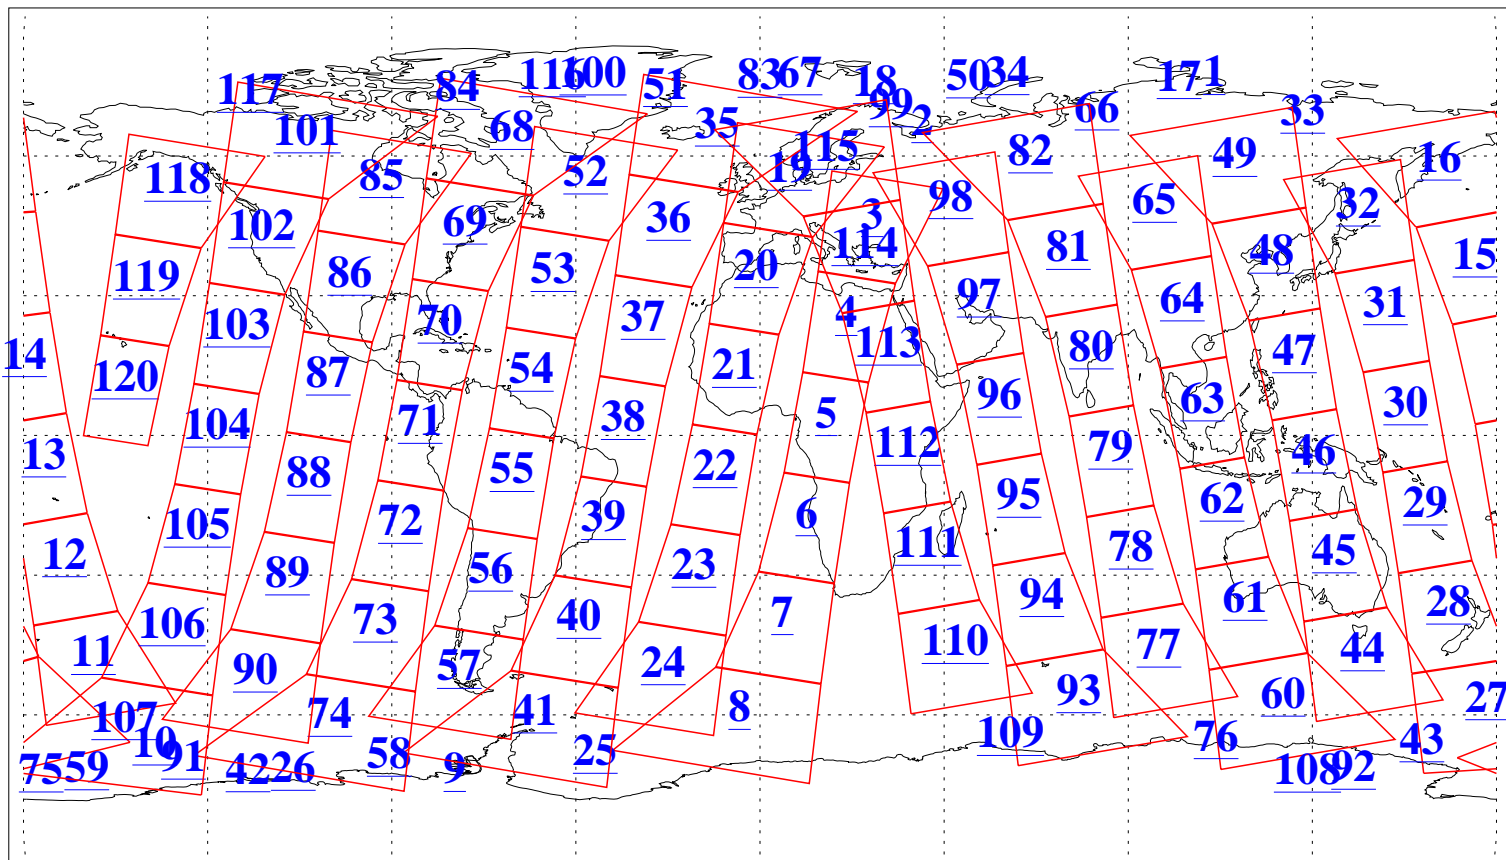

L1B Availability  
AMSU Granules: 240  
HSB Granules: 0  
AIRS Granules: 240

11 Feb 2018  
DoY 42  
Aqua Day 5762  
Granules: 1 to 120

Granules: 121 to 240

Legend: AMSU Available, HSB Available, AIRS Available

L1B Availability  
AMSU Granules: 240  
HSB Granules: 0  
AIRS Granules: 240

11 Feb 2018  
DoY 42  
Aqua Day 5762  
Ascending Granules

Descending Granules

Legend: AMSU Available, HSB Available, AIRS Available

L1B Availability  
 AMSU Granules: 240  
 HSB Granules: 0  
 AIRS Granules: 240

11 Feb 2018  
 DoY 42  
 Aqua Day 5762

Northern Hemisphere Granules

Southern Hemisphere Granules

Legend: AMSU Available, HSB Available, AIRS Available