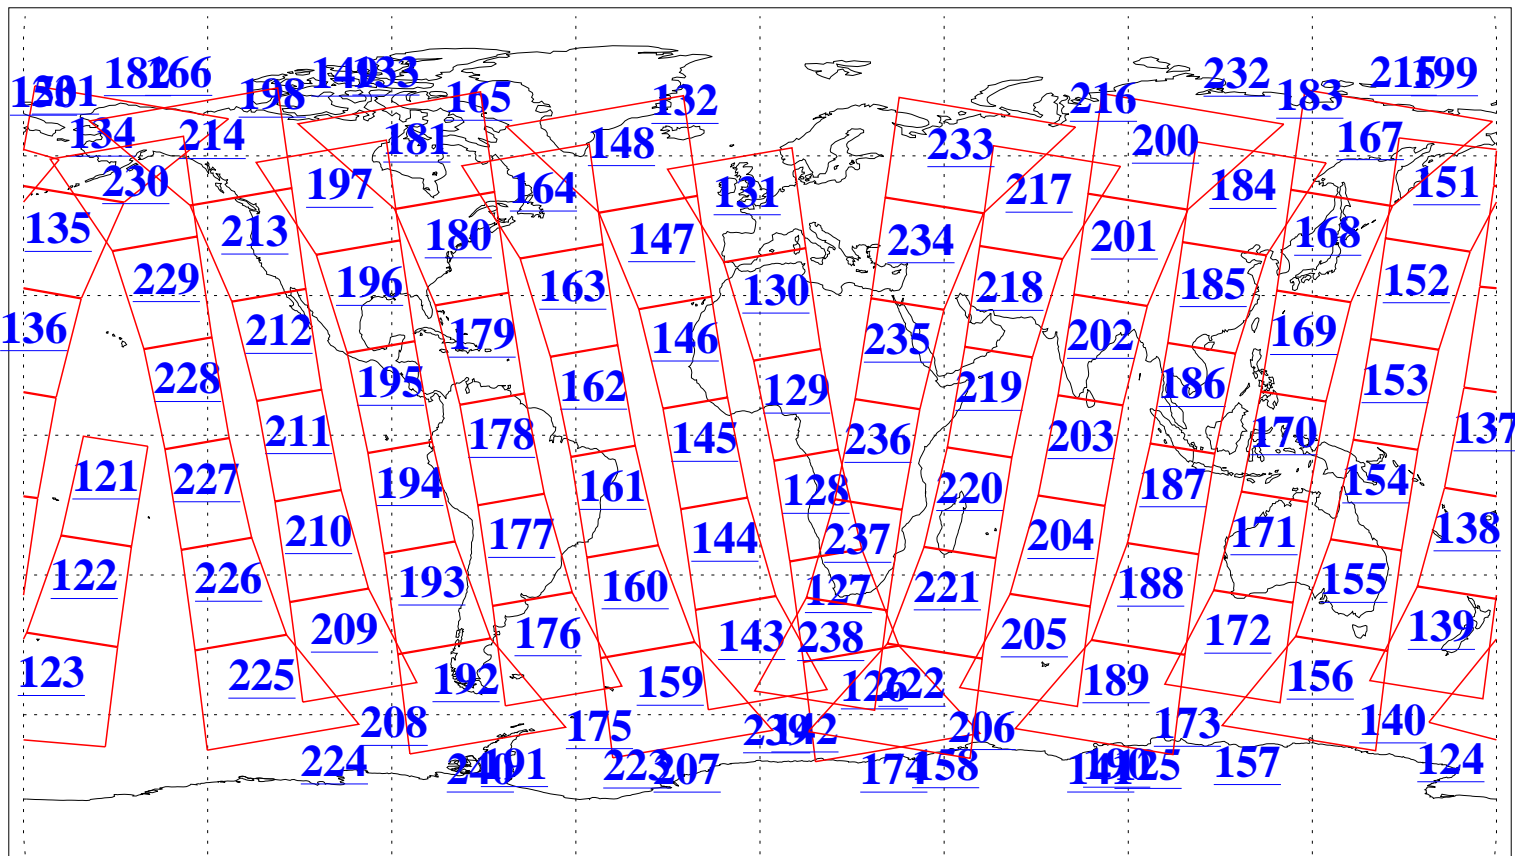

L1B Availability  
AMSU Granules: 240  
HSB Granules: 0  
AIRS Granules: 240

11 Feb 2018  
DoY 42  
Aqua Day 5762  
Granules: 1 to 120

Granules: 121 to 240

Legend: AMSU Available, HSB Available, AIRS Available

L1B Availability  
AMSU Granules: 240  
HSB Granules: 0  
AIRS Granules: 240

11 Feb 2018  
DoY 42  
Aqua Day 5762  
Ascending Granules

Descending Granules

Legend: AMSU Available, HSB Available, AIRS Available

L1B Availability  
 AMSU Granules: 240  
 HSB Granules: 0  
 AIRS Granules: 240

11 Feb 2018  
 DoY 42  
 Aqua Day 5762

Northern Hemisphere Granules

Southern Hemisphere Granules

Legend: AMSU Available, HSB Available, AIRS Available