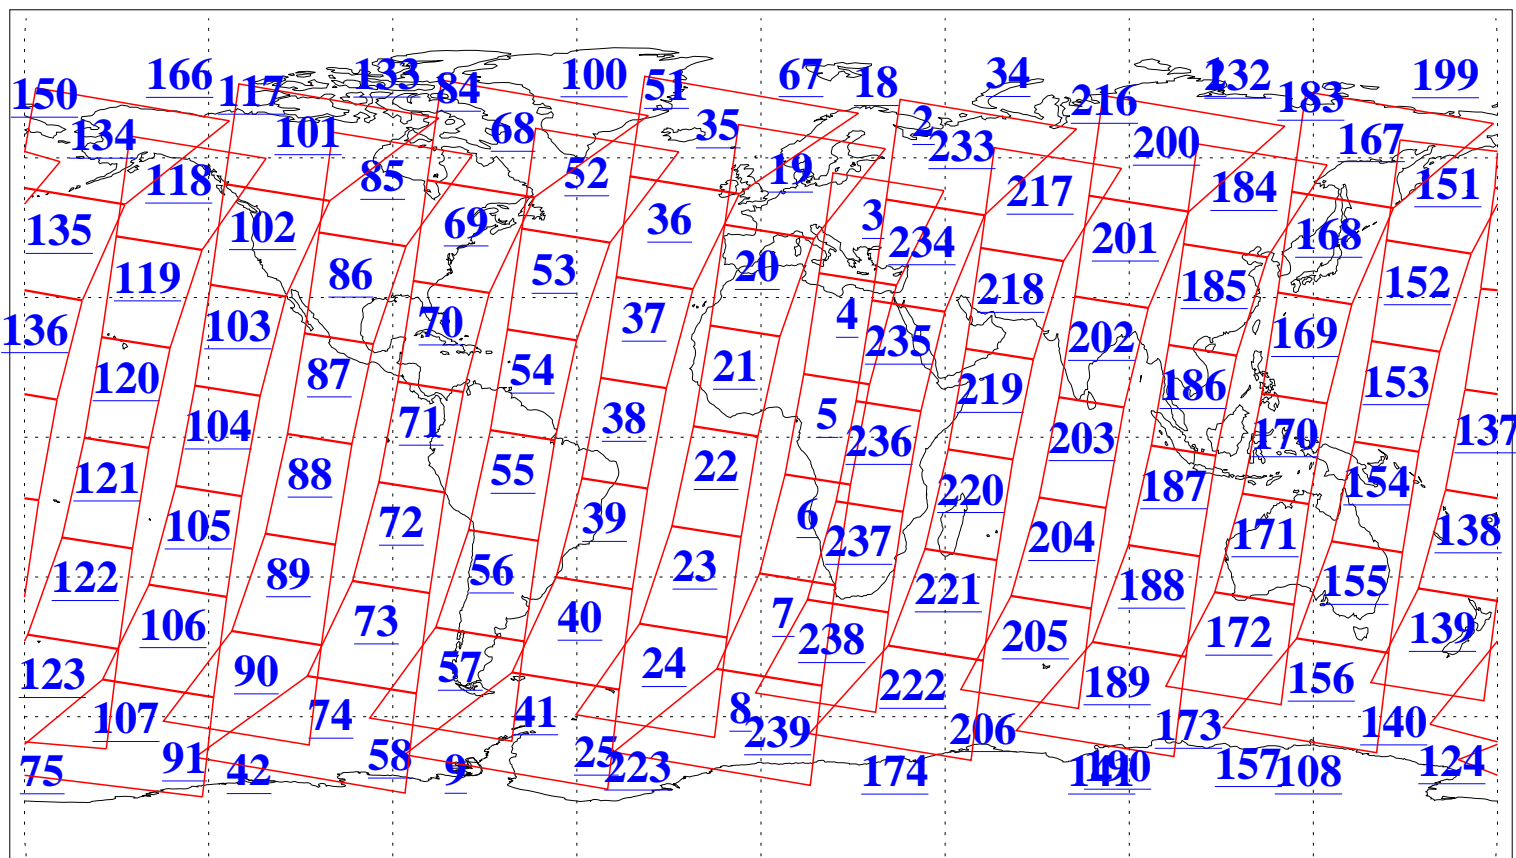

L1B Availability  
AMSU Granules: 240  
HSB Granules: 0  
AIRS Granules: 240

11 Feb 2018  
DoY 42  
Aqua Day 5762  
Granules: 1 to 120

Granules: 121 to 240

Legend: AMSU Available, HSB Available, AIRS Available

L1B Availability  
AMSU Granules: 240  
HSB Granules: 0  
AIRS Granules: 240

11 Feb 2018  
DoY 42  
Aqua Day 5762  
Ascending Granules

Descending Granules

Legend: AMSU Available, HSB Available, AIRS Available

L1B Availability  
 AMSU Granules: 240  
 HSB Granules: 0  
 AIRS Granules: 240

11 Feb 2018  
 DoY 42  
 Aqua Day 5762

Northern Hemisphere Granules

Southern Hemisphere Granules

Legend: AMSU Available, HSB Available, AIRS Available