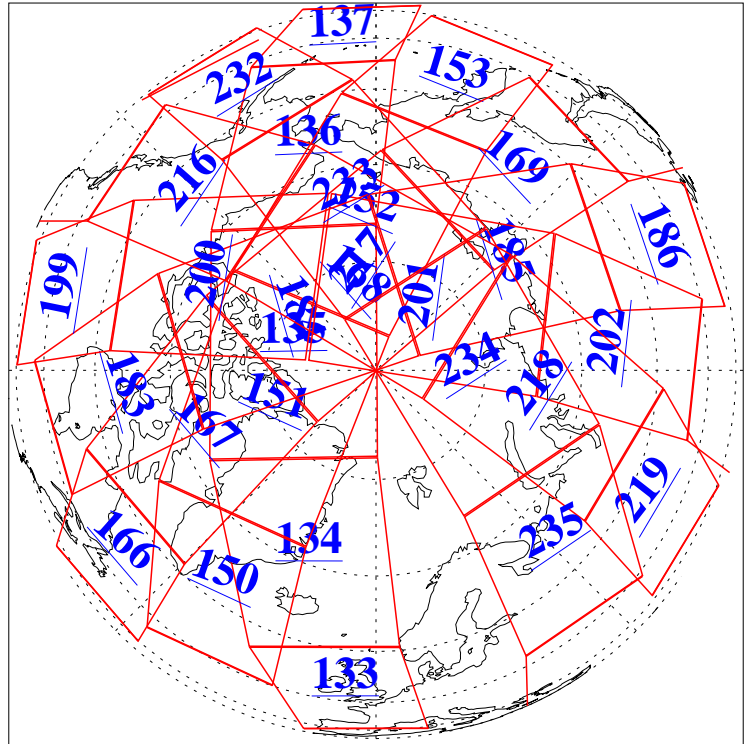

L1B Availability  
AMSU Granules: 240  
HSB Granules: 0  
AIRS Granules: 240

9 Feb 2018  
DoY 40  
Aqua Day 5760  
Ascending Granules

Descending Granules

Legend: AMSU Available, HSB Available, AIRS Available

L1B Availability  
 AMSU Granules: 240  
 HSB Granules: 0  
 AIRS Granules: 240

9 Feb 2018  
 DoY 40  
 Aqua Day 5760

Northern Hemisphere Granules

Southern Hemisphere Granules

Legend: AMSU Available, HSB Available, AIRS Available