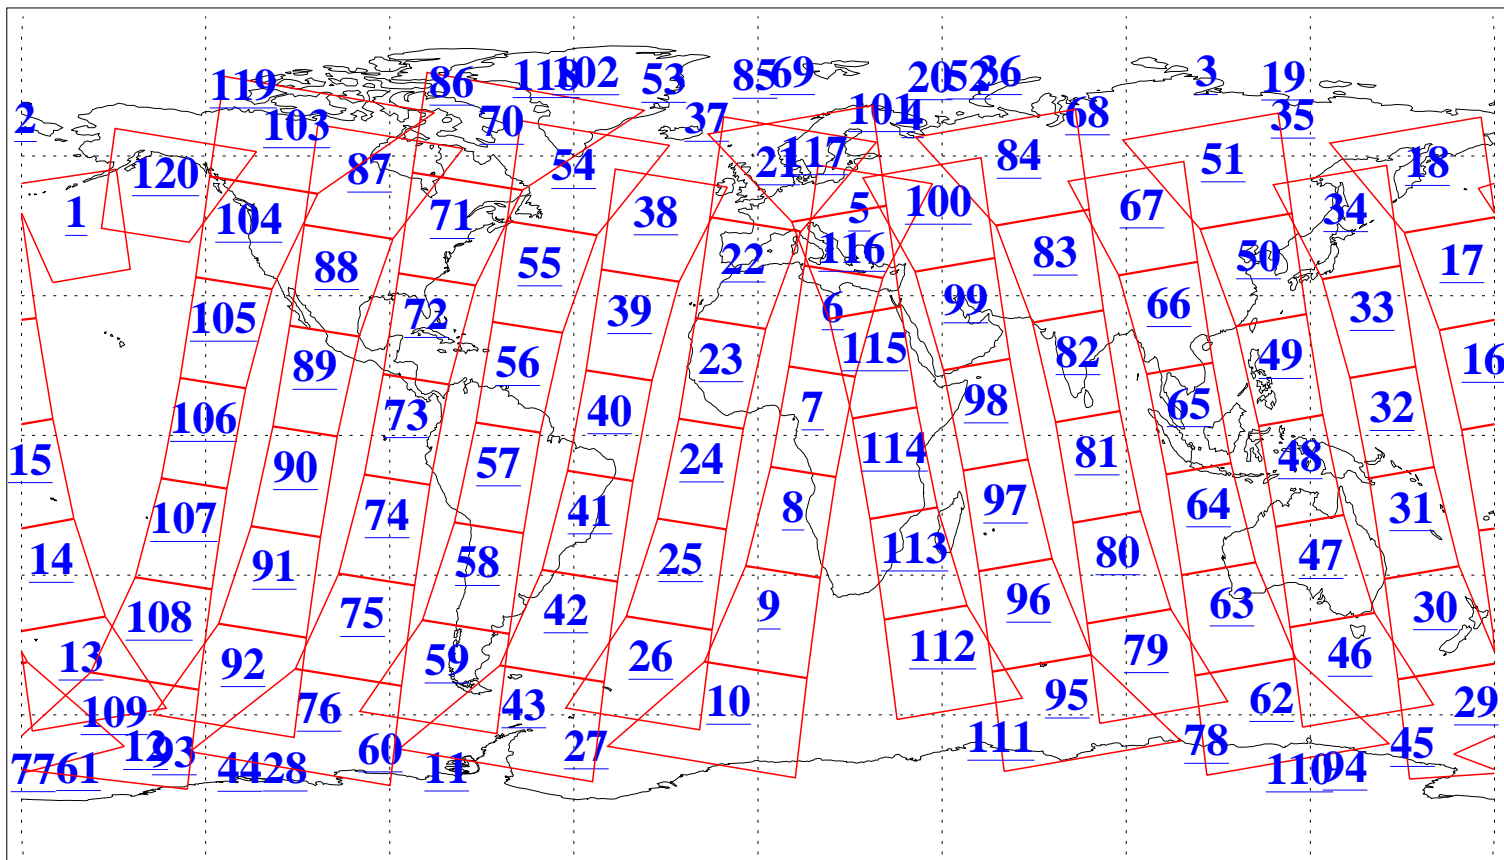

L1B Availability  
AMSU Granules: 240  
HSB Granules: 0  
AIRS Granules: 240

9 Feb 2018  
DoY 40  
Aqua Day 5760  
Granules: 1 to 120

Granules: 121 to 240

Legend: AMSU Available, HSB Available, AIRS Available

L1B Availability  
AMSU Granules: 240  
HSB Granules: 0  
AIRS Granules: 240

9 Feb 2018  
DoY 40  
Aqua Day 5760  
Ascending Granules

Descending Granules

Legend: AMSU Available, HSB Available, AIRS Available

L1B Availability  
 AMSU Granules: 240  
 HSB Granules: 0  
 AIRS Granules: 240

9 Feb 2018  
 DoY 40  
 Aqua Day 5760

Northern Hemisphere Granules

Southern Hemisphere Granules

Legend: AMSU Available, HSB Available, AIRS Available