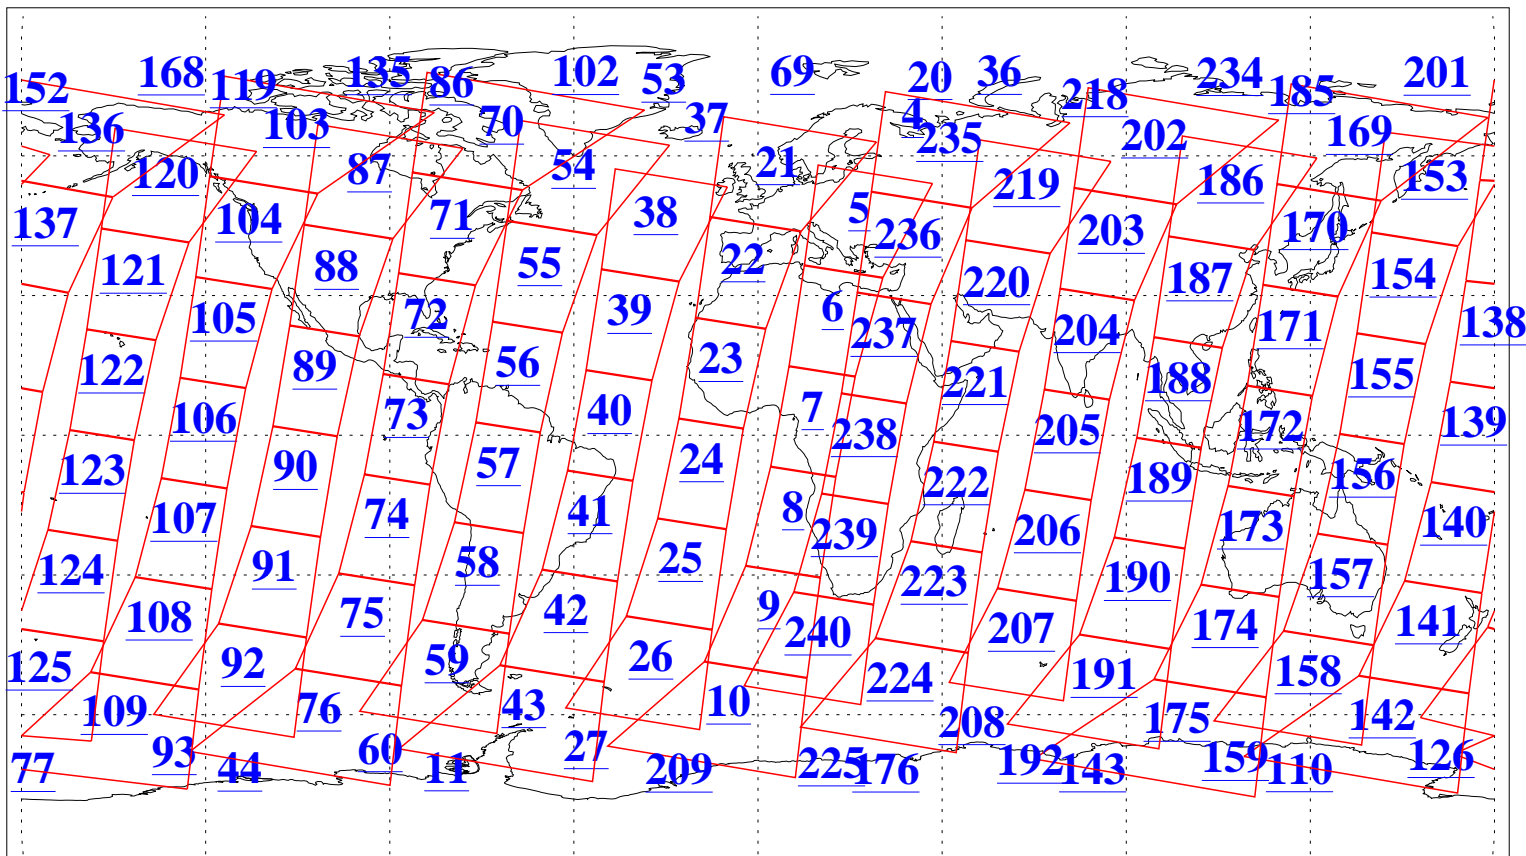

L1B Availability  
AMSU Granules: 240  
HSB Granules: 0  
AIRS Granules: 240

9 Feb 2018  
DoY 40  
Aqua Day 5760  
Granules: 1 to 120

Granules: 121 to 240

Legend: AMSU Available, HSB Available, AIRS Available

L1B Availability  
AMSU Granules: 240  
HSB Granules: 0  
AIRS Granules: 240

9 Feb 2018  
DoY 40  
Aqua Day 5760  
Ascending Granules

Descending Granules

Legend: AMSU Available, HSB Available, AIRS Available

L1B Availability  
 AMSU Granules: 240  
 HSB Granules: 0  
 AIRS Granules: 240

9 Feb 2018  
 DoY 40  
 Aqua Day 5760

Northern Hemisphere Granules

Southern Hemisphere Granules

Legend: AMSU Available, HSB Available, AIRS Available