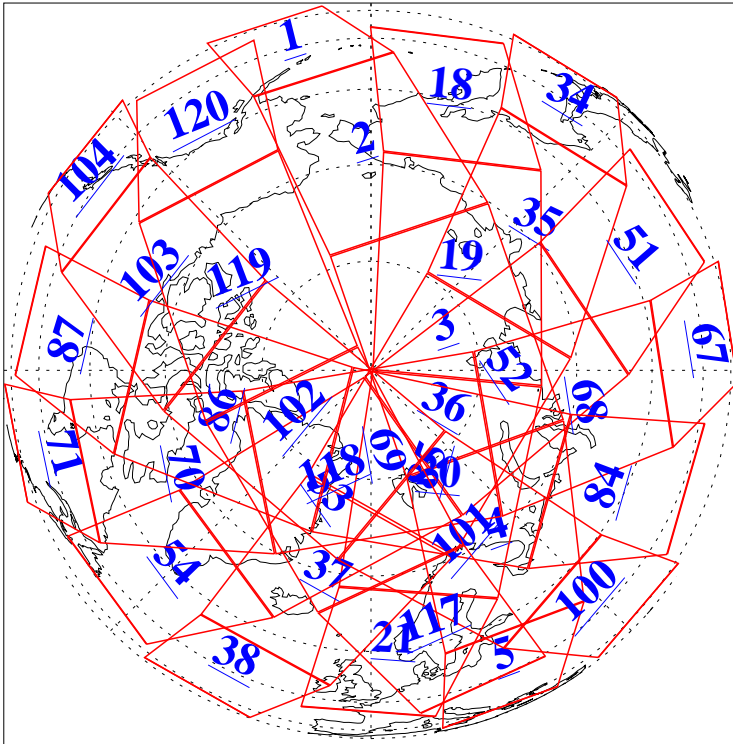

L1B Availability  
AMSU Granules: 240  
HSB Granules: 0  
AIRS Granules: 240

9 Feb 2018  
DoY 40  
Aqua Day 5760  
Granules: 1 to 120

Granules: 121 to 240

Legend: AMSU Available, HSB Available, AIRS Available

L1B Availability  
AMSU Granules: 240  
HSB Granules: 0  
AIRS Granules: 240

9 Feb 2018  
DoY 40  
Aqua Day 5760  
Ascending Granules

Descending Granules

Legend: AMSU Available, HSB Available, AIRS Available

L1B Availability  
 AMSU Granules: 240  
 HSB Granules: 0  
 AIRS Granules: 240

9 Feb 2018  
 DoY 40  
 Aqua Day 5760

Northern Hemisphere Granules

Southern Hemisphere Granules

Legend: AMSU Available, HSB Available, AIRS Available