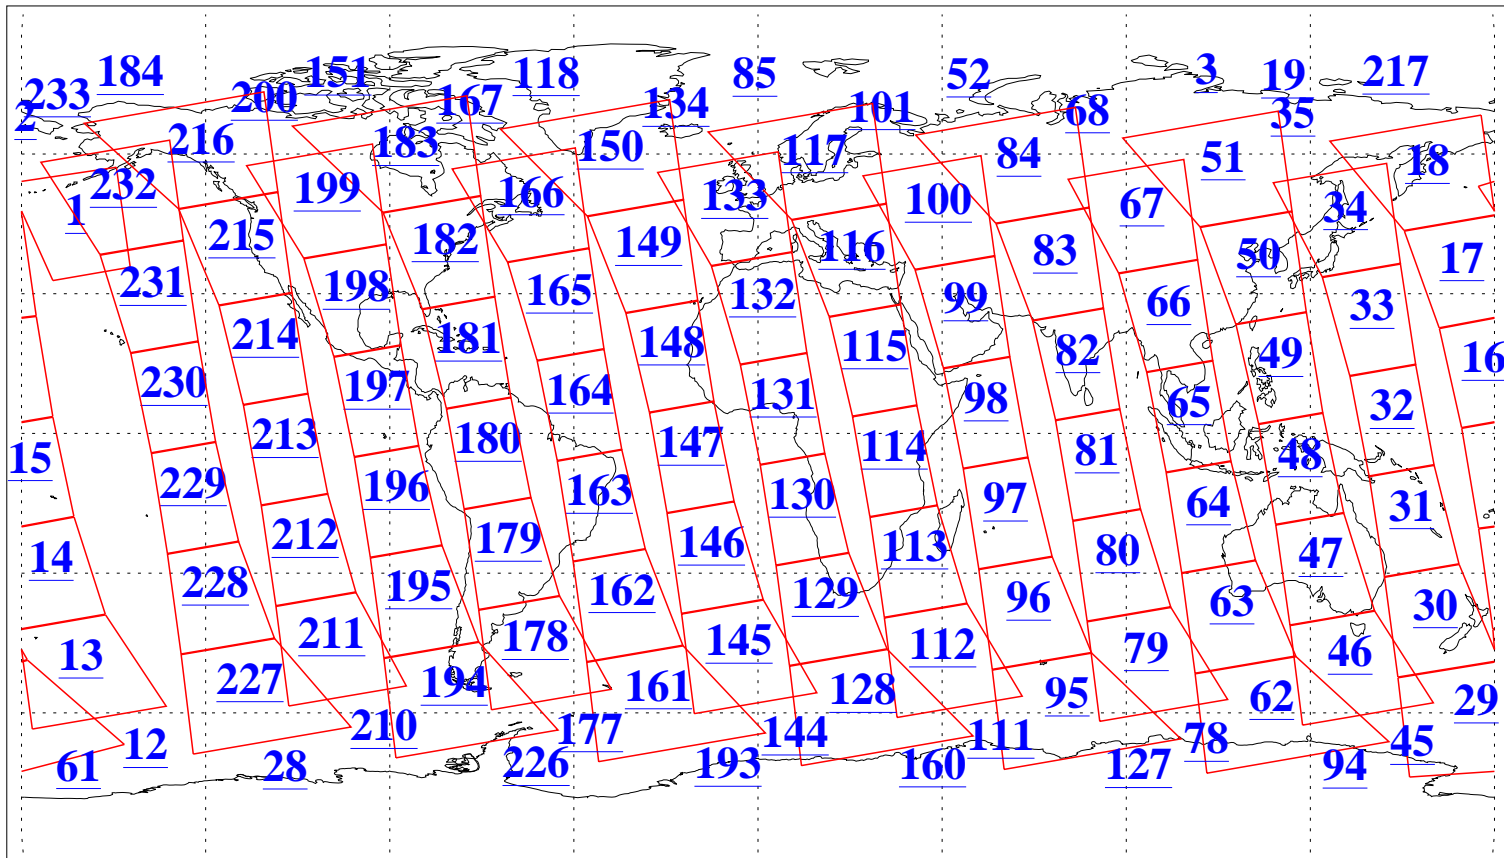

L1B Availability  
AMSU Granules: 240  
HSB Granules: 0  
AIRS Granules: 240

9 Feb 2018  
DoY 40  
Aqua Day 5760  
Granules: 1 to 120

Granules: 121 to 240

Legend: AMSU Available, HSB Available, AIRS Available

L1B Availability  
AMSU Granules: 240  
HSB Granules: 0  
AIRS Granules: 240

9 Feb 2018  
DoY 40  
Aqua Day 5760  
Ascending Granules

Descending Granules

Legend: AMSU Available, HSB Available, AIRS Available

L1B Availability  
 AMSU Granules: 240  
 HSB Granules: 0  
 AIRS Granules: 240

9 Feb 2018  
 DoY 40  
 Aqua Day 5760

Northern Hemisphere Granules

Southern Hemisphere Granules

Legend: AMSU Available, HSB Available, AIRS Available