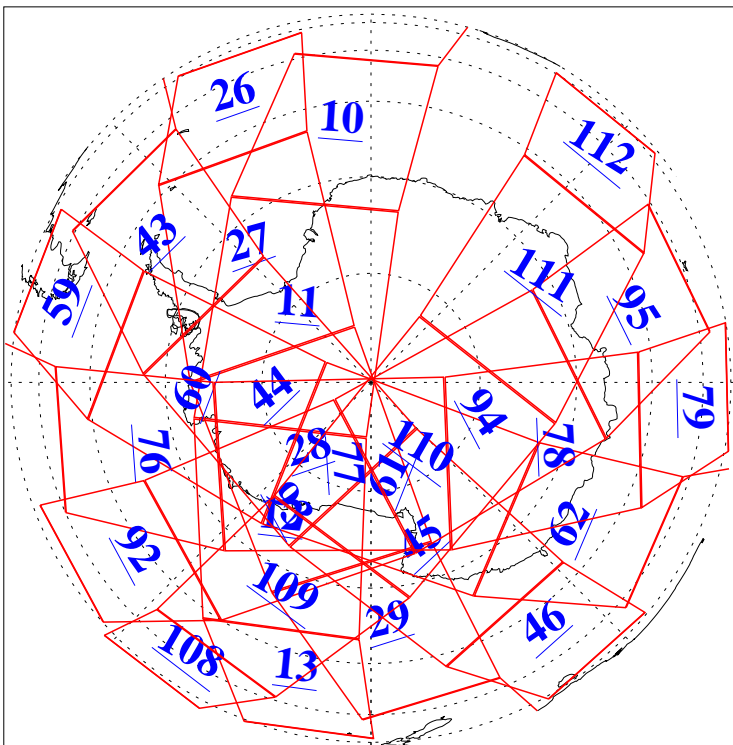

L1B Availability  
AMSU Granules: 240  
HSB Granules: 0  
AIRS Granules: 240

9 Feb 2018  
DoY 40  
Aqua Day 5760  
Granules: 1 to 120

Granules: 121 to 240

Legend: AMSU Available, HSB Available, AIRS Available

L1B Availability  
AMSU Granules: 240  
HSB Granules: 0  
AIRS Granules: 240

9 Feb 2018  
DoY 40  
Aqua Day 5760  
Ascending Granules

Descending Granules

Legend: AMSU Available, HSB Available, AIRS Available

L1B Availability  
 AMSU Granules: 240  
 HSB Granules: 0  
 AIRS Granules: 240

9 Feb 2018  
 DoY 40  
 Aqua Day 5760

Northern Hemisphere Granules

Southern Hemisphere Granules

Legend: AMSU Available, HSB Available, AIRS Available