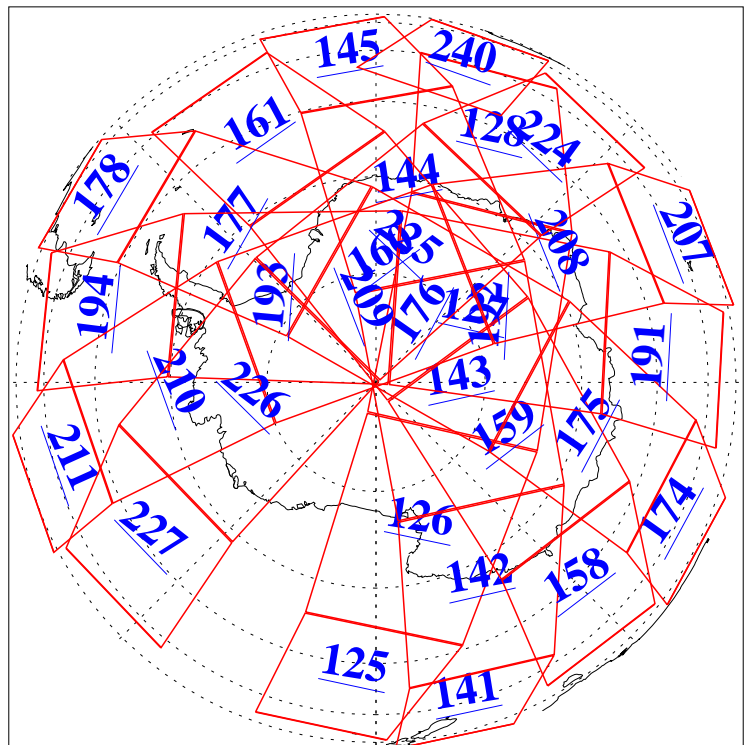

L1B Availability  
AMSU Granules: 240  
HSB Granules: 0  
AIRS Granules: 240

9 Feb 2018  
DoY 40  
Aqua Day 5760  
Ascending Granules

Descending Granules

Legend: AMSU Available, HSB Available, AIRS Available

L1B Availability  
 AMSU Granules: 240  
 HSB Granules: 0  
 AIRS Granules: 240

9 Feb 2018  
 DoY 40  
 Aqua Day 5760

Northern Hemisphere Granules

Southern Hemisphere Granules

Legend: AMSU Available, HSB Available, AIRS Available