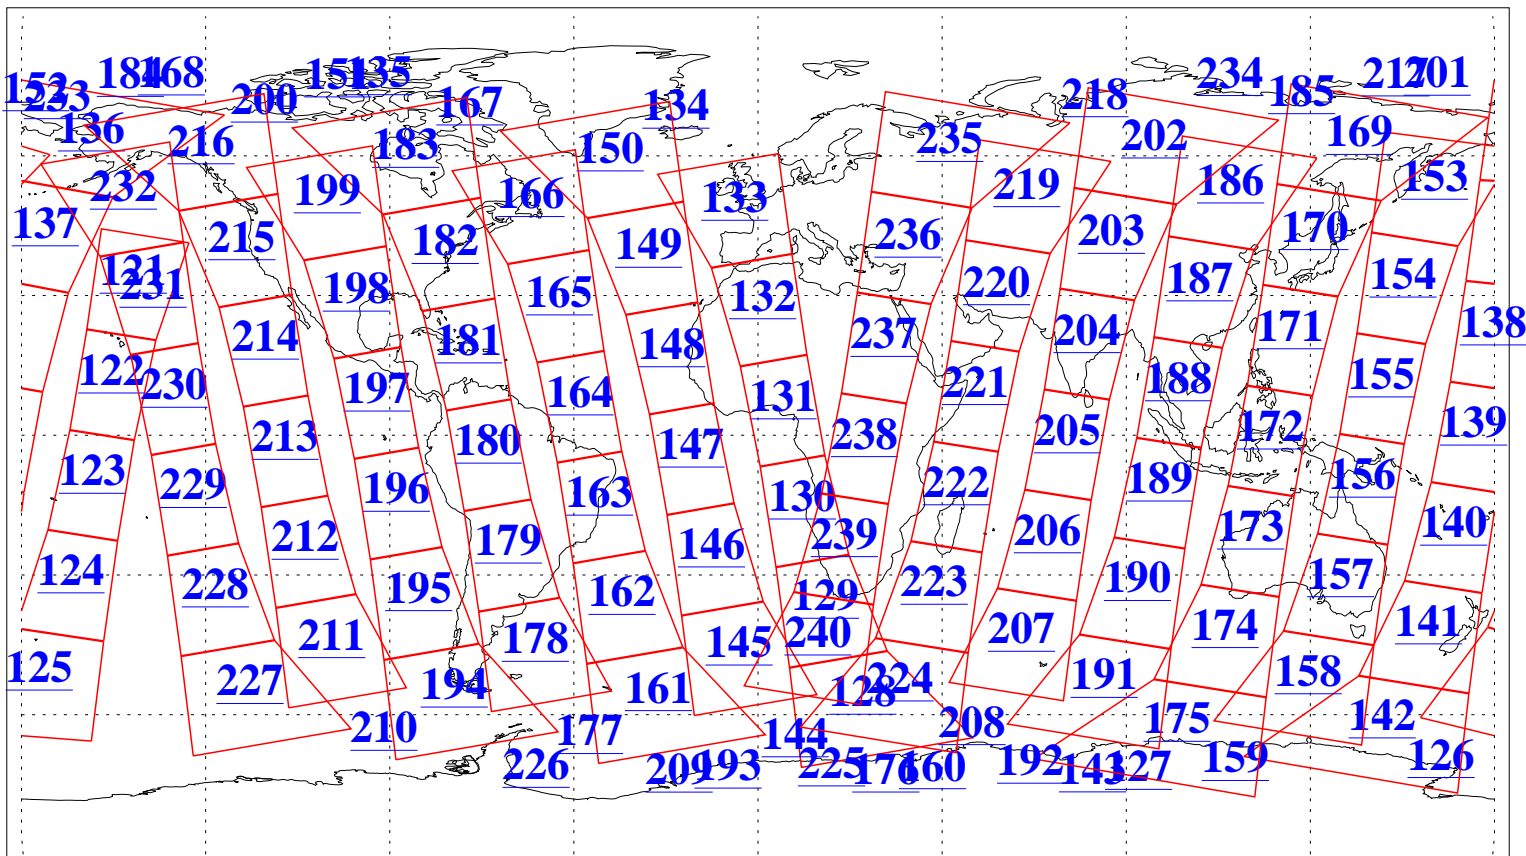

L1B Availability  
AMSU Granules: 240  
HSB Granules: 0  
AIRS Granules: 240

9 Feb 2018  
DoY 40  
Aqua Day 5760  
Granules: 1 to 120

Granules: 121 to 240

Legend: AMSU Available, HSB Available, AIRS Available

L1B Availability  
AMSU Granules: 240  
HSB Granules: 0  
AIRS Granules: 240

9 Feb 2018  
DoY 40  
Aqua Day 5760  
Ascending Granules

Descending Granules

Legend: AMSU Available, HSB Available, AIRS Available

L1B Availability  
 AMSU Granules: 240  
 HSB Granules: 0  
 AIRS Granules: 240

9 Feb 2018  
 DoY 40  
 Aqua Day 5760

Northern Hemisphere Granules

Southern Hemisphere Granules

Legend: AMSU Available, HSB Available, AIRS Available