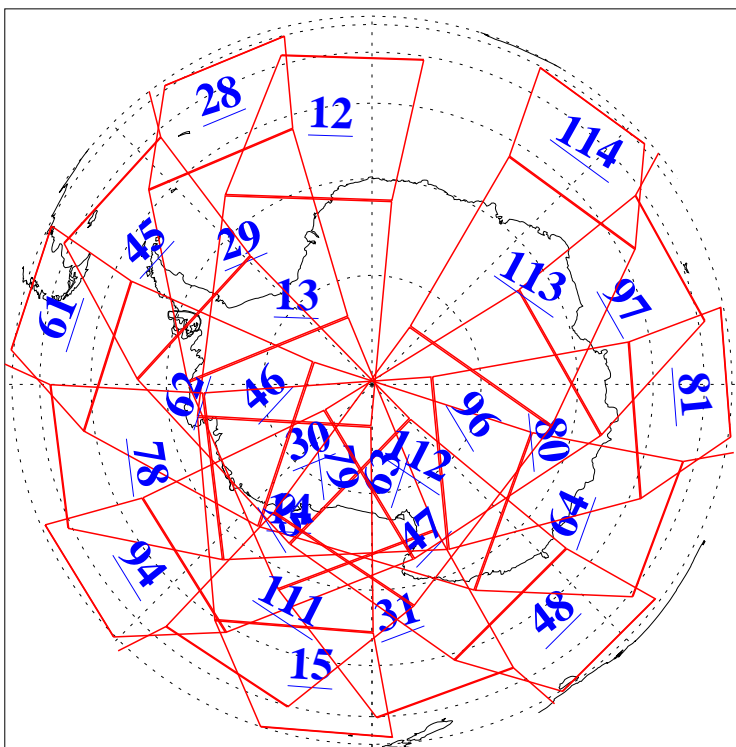

L1B Availability  
AMSU Granules: 239  
HSB Granules: 0  
AIRS Granules: 240

7 Feb 2018  
DoY 38  
Aqua Day 5758  
Granules: 1 to 120

Granules: 121 to 240

Legend: AMSU Available, HSB Available, AIRS Available

L1B Availability  
AMSU Granules: 239  
HSB Granules: 0  
AIRS Granules: 240

7 Feb 2018  
DoY 38  
Aqua Day 5758

Ascending Granules

Descending Granules

Legend: AMSU Available, HSB Available, AIRS Available

L1B Availability  
 AMSU Granules: 239  
 HSB Granules: 0  
 AIRS Granules: 240

7 Feb 2018  
 DoY 38  
 Aqua Day 5758

Northern Hemisphere Granules

Southern Hemisphere Granules

Legend: AMSU Available, HSB Available, AIRS Available