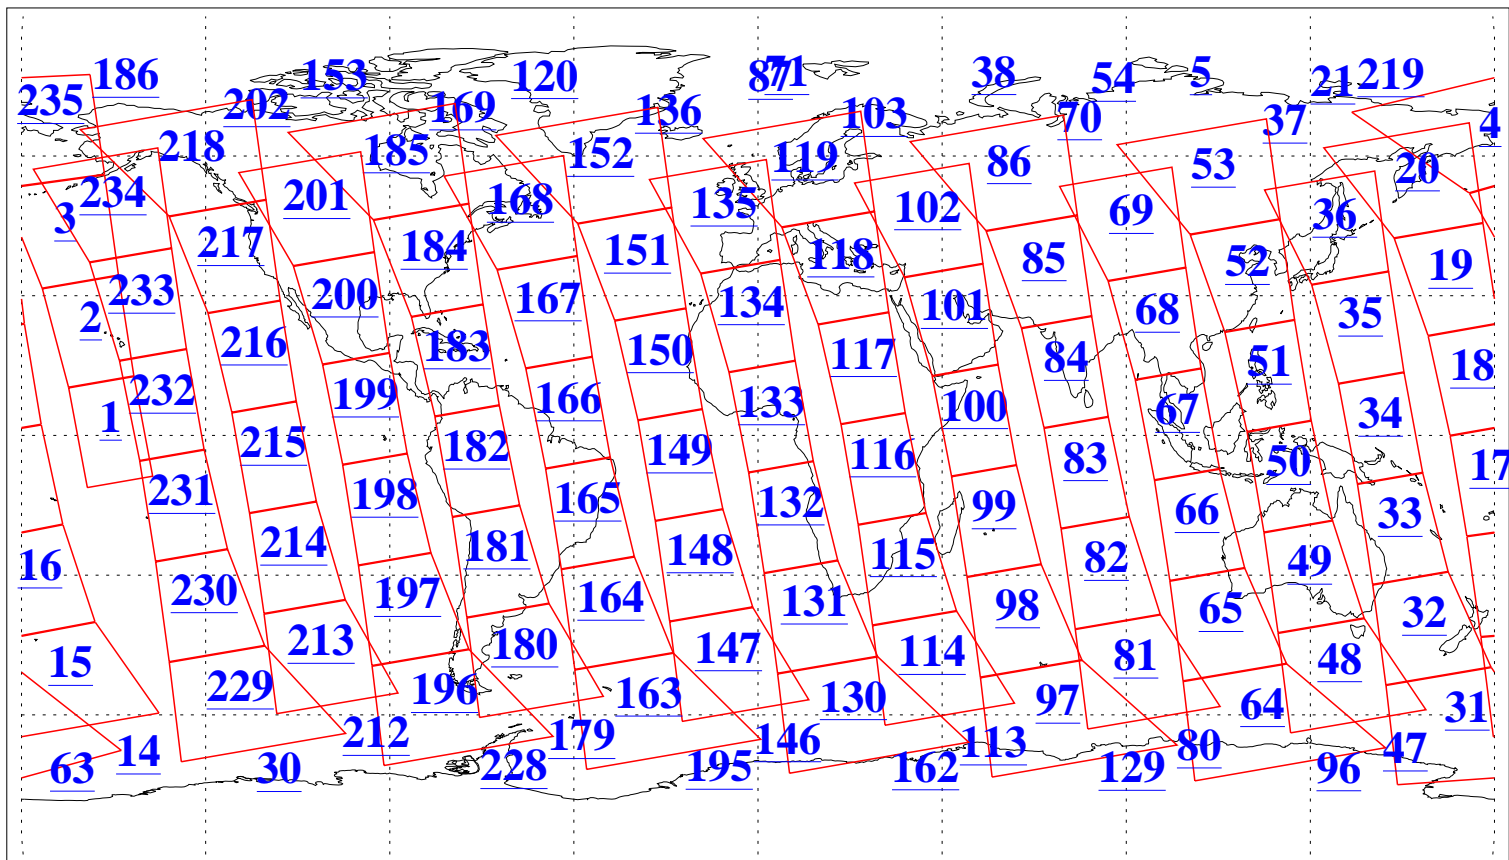

L1B Availability  
AMSU Granules: 239  
HSB Granules: 0  
AIRS Granules: 240

7 Feb 2018  
DoY 38  
Aqua Day 5758  
Granules: 1 to 120

Granules: 121 to 240

Legend: AMSU Available, HSB Available, AIRS Available

L1B Availability  
AMSU Granules: 239  
HSB Granules: 0  
AIRS Granules: 240

7 Feb 2018  
DoY 38  
Aqua Day 5758

Ascending Granules

Descending Granules

Legend: AMSU Available, HSB Available, AIRS Available

L1B Availability  
 AMSU Granules: 239  
 HSB Granules: 0  
 AIRS Granules: 240

7 Feb 2018  
 DoY 38  
 Aqua Day 5758

Northern Hemisphere Granules

Southern Hemisphere Granules

Legend: AMSU Available, HSB Available, AIRS Available