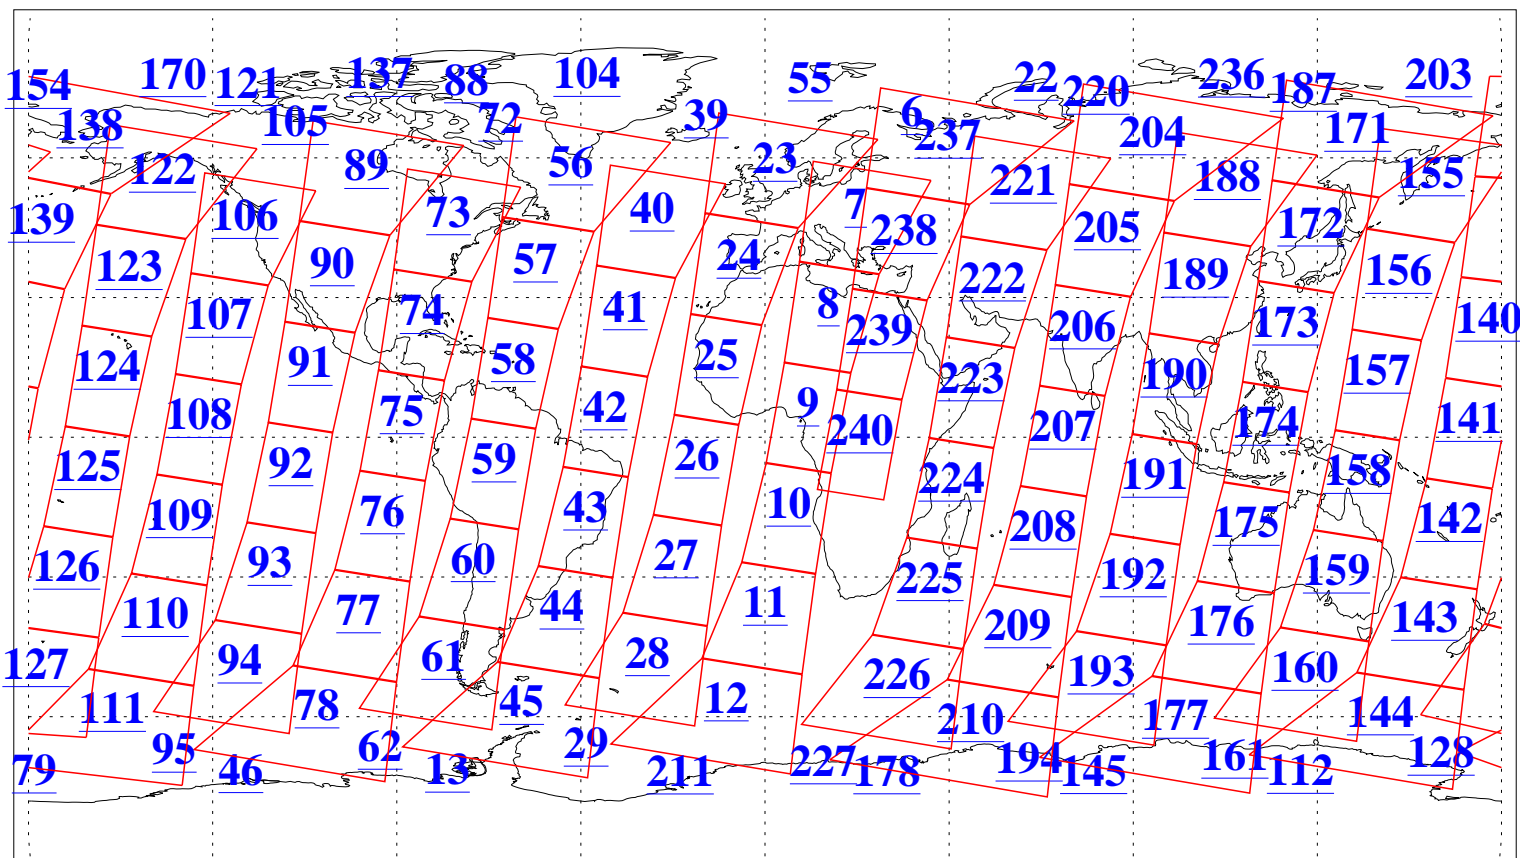

L1B Availability  
AMSU Granules: 239  
HSB Granules: 0  
AIRS Granules: 240

7 Feb 2018  
DoY 38  
Aqua Day 5758  
Granules: 1 to 120

Granules: 121 to 240

Legend: AMSU Available, HSB Available, AIRS Available

L1B Availability  
AMSU Granules: 239  
HSB Granules: 0  
AIRS Granules: 240

7 Feb 2018  
DoY 38  
Aqua Day 5758

Ascending Granules

Descending Granules

Legend: AMSU Available, HSB Available, AIRS Available

L1B Availability  
 AMSU Granules: 239  
 HSB Granules: 0  
 AIRS Granules: 240

7 Feb 2018  
 DoY 38  
 Aqua Day 5758

Northern Hemisphere Granules

Southern Hemisphere Granules

Legend: AMSU Available, HSB Available, AIRS Available