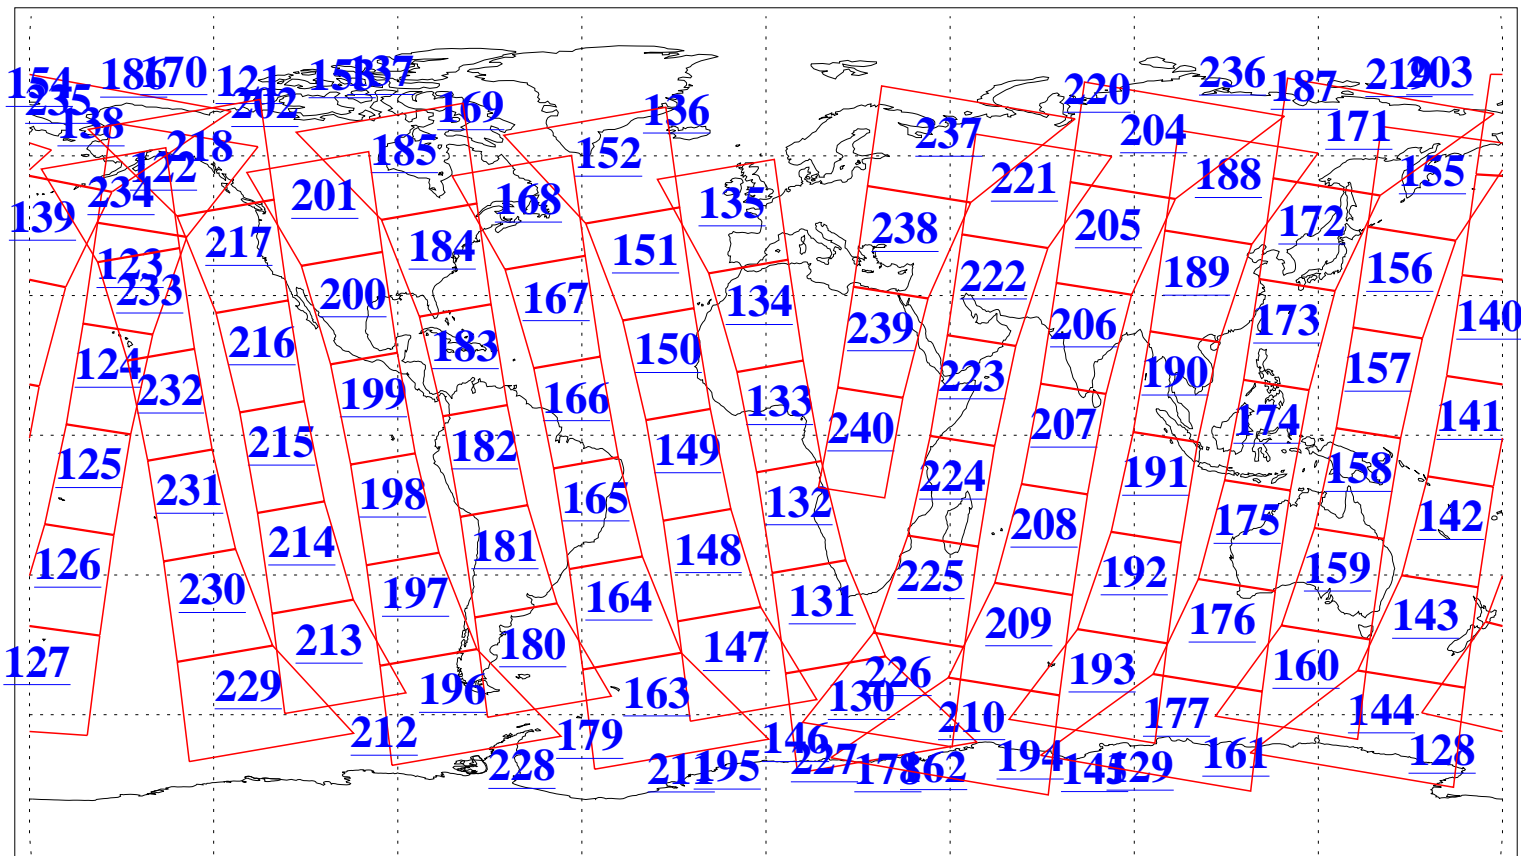

L1B Availability  
AMSU Granules: 239  
HSB Granules: 0  
AIRS Granules: 240

7 Feb 2018  
DoY 38  
Aqua Day 5758  
Granules: 1 to 120

Granules: 121 to 240

Legend: AMSU Available, HSB Available, AIRS Available

L1B Availability  
AMSU Granules: 239  
HSB Granules: 0  
AIRS Granules: 240

7 Feb 2018  
DoY 38  
Aqua Day 5758

Ascending Granules

Descending Granules

Legend: AMSU Available, HSB Available, AIRS Available

L1B Availability  
 AMSU Granules: 239  
 HSB Granules: 0  
 AIRS Granules: 240

7 Feb 2018  
 DoY 38  
 Aqua Day 5758

Northern Hemisphere Granules

Southern Hemisphere Granules

Legend: AMSU Available, HSB Available, AIRS Available