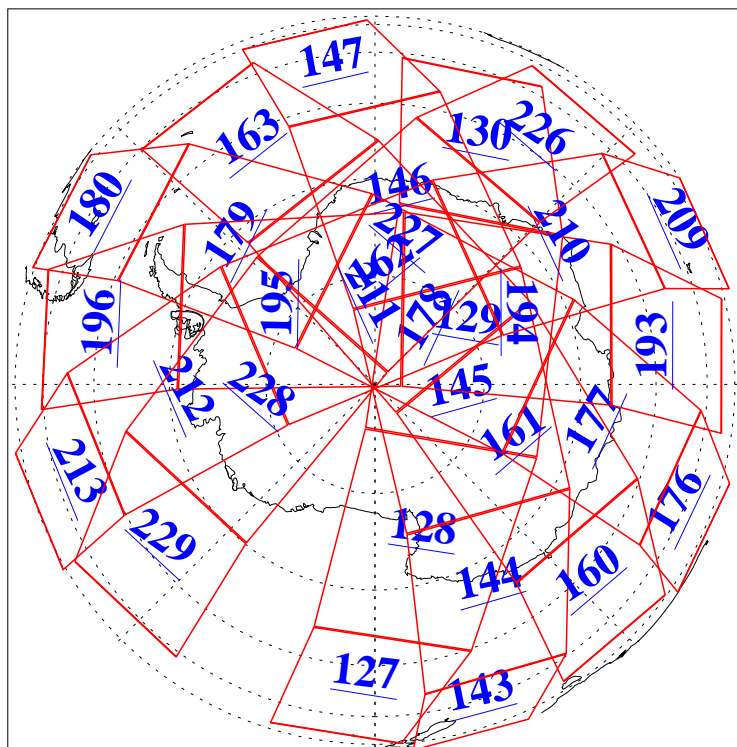

L1B Availability  
AMSU Granules: 239  
HSB Granules: 0  
AIRS Granules: 240

7 Feb 2018  
DoY 38  
Aqua Day 5758  
Granules: 1 to 120

Granules: 121 to 240

Legend: AMSU Available, HSB Available, AIRS Available

L1B Availability  
AMSU Granules: 239  
HSB Granules: 0  
AIRS Granules: 240

7 Feb 2018  
DoY 38  
Aqua Day 5758

Ascending Granules

Descending Granules

Legend: AMSU Available, HSB Available, AIRS Available

L1B Availability  
 AMSU Granules: 239  
 HSB Granules: 0  
 AIRS Granules: 240

7 Feb 2018  
 DoY 38  
 Aqua Day 5758

Northern Hemisphere Granules

Southern Hemisphere Granules

Legend: AMSU Available, HSB Available, AIRS Available