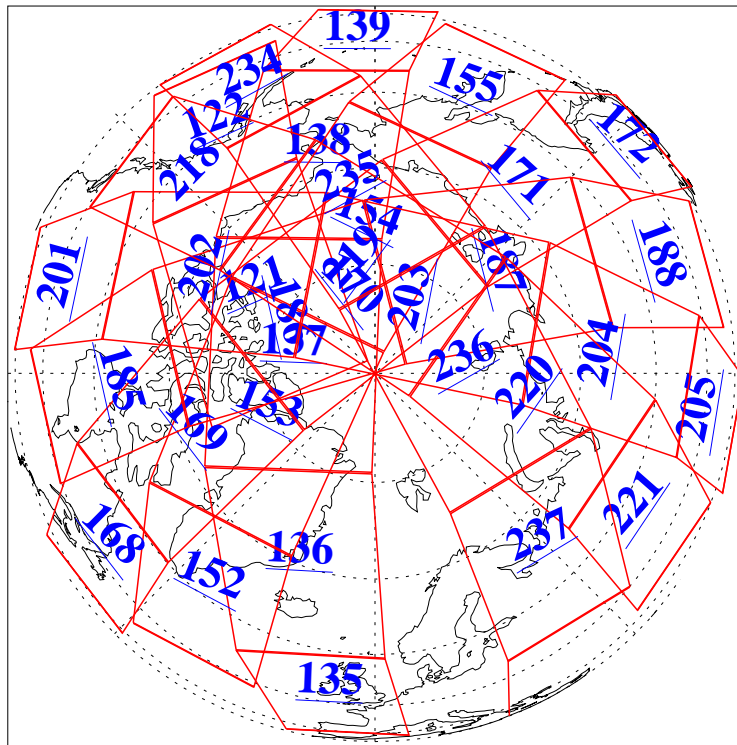

L1B Availability  
AMSU Granules: 239  
HSB Granules: 0  
AIRS Granules: 240

7 Feb 2018  
DoY 38  
Aqua Day 5758  
Granules: 1 to 120

Granules: 121 to 240

Legend: AMSU Available, HSB Available, AIRS Available

L1B Availability  
AMSU Granules: 239  
HSB Granules: 0  
AIRS Granules: 240

7 Feb 2018  
DoY 38  
Aqua Day 5758

Ascending Granules

Descending Granules

Legend: AMSU Available, HSB Available, AIRS Available

L1B Availability  
 AMSU Granules: 239  
 HSB Granules: 0  
 AIRS Granules: 240

7 Feb 2018  
 DoY 38  
 Aqua Day 5758

Northern Hemisphere Granules

Southern Hemisphere Granules

Legend: AMSU Available, HSB Available, AIRS Available