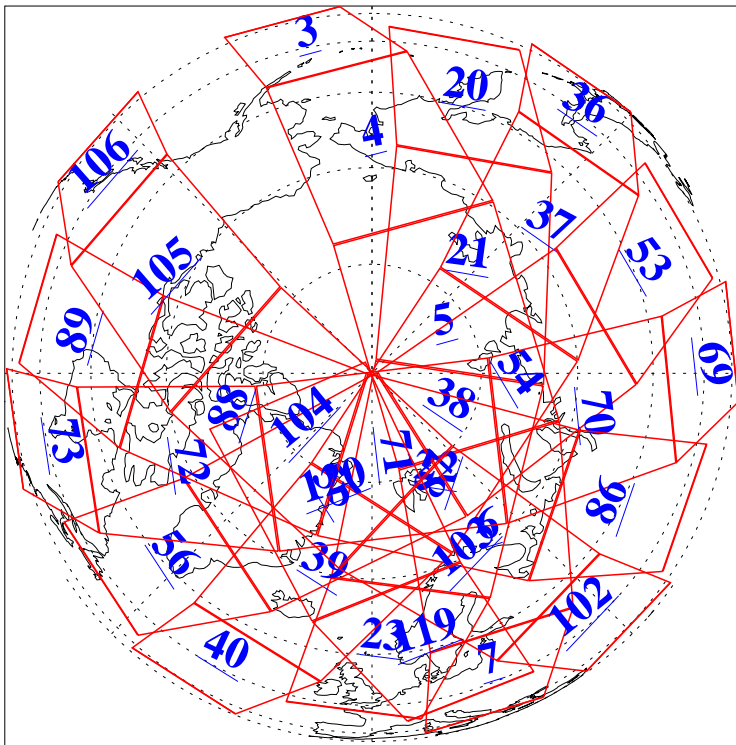

L1B Availability  
AMSU Granules: 239  
HSB Granules: 0  
AIRS Granules: 240

7 Feb 2018  
DoY 38  
Aqua Day 5758  
Granules: 1 to 120

Granules: 121 to 240

Legend: AMSU Available, HSB Available, AIRS Available

L1B Availability  
AMSU Granules: 239  
HSB Granules: 0  
AIRS Granules: 240

7 Feb 2018  
DoY 38  
Aqua Day 5758

Ascending Granules

Descending Granules

Legend: AMSU Available, HSB Available, AIRS Available

L1B Availability  
 AMSU Granules: 239  
 HSB Granules: 0  
 AIRS Granules: 240

7 Feb 2018  
 DoY 38  
 Aqua Day 5758

Northern Hemisphere Granules

Southern Hemisphere Granules

Legend: AMSU Available, HSB Available, AIRS Available