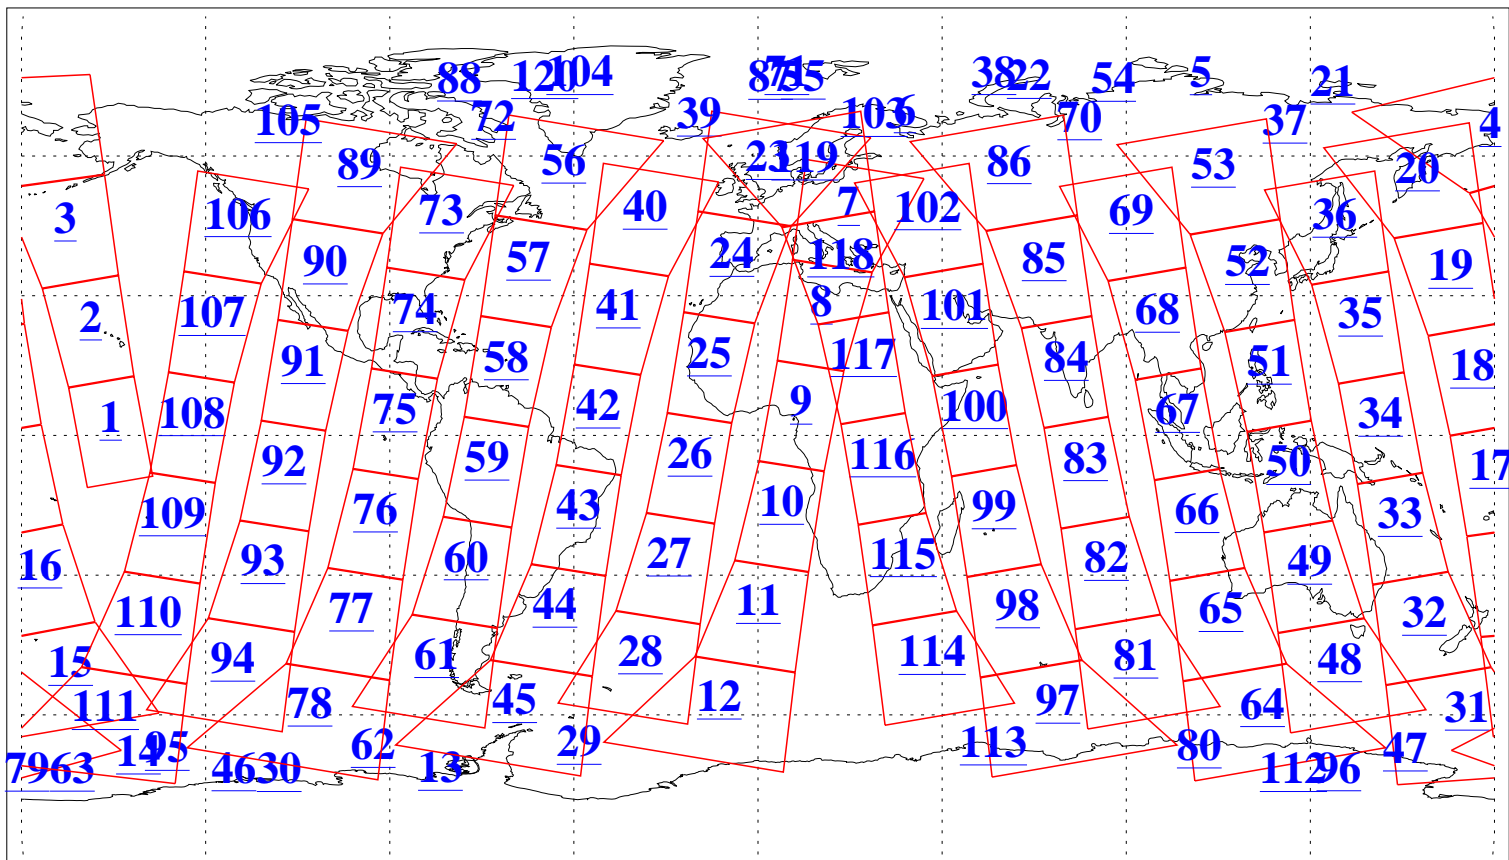

L1B Availability  
AMSU Granules: 239  
HSB Granules: 0  
AIRS Granules: 240

7 Feb 2018  
DoY 38  
Aqua Day 5758  
Granules: 1 to 120

Granules: 121 to 240

Legend: AMSU Available, HSB Available, AIRS Available

L1B Availability  
AMSU Granules: 239  
HSB Granules: 0  
AIRS Granules: 240

7 Feb 2018  
DoY 38  
Aqua Day 5758

Ascending Granules

Descending Granules

Legend: AMSU Available, HSB Available, AIRS Available

L1B Availability  
 AMSU Granules: 239  
 HSB Granules: 0  
 AIRS Granules: 240

7 Feb 2018  
 DoY 38  
 Aqua Day 5758

Northern Hemisphere Granules

Southern Hemisphere Granules

Legend: AMSU Available, HSB Available, AIRS Available