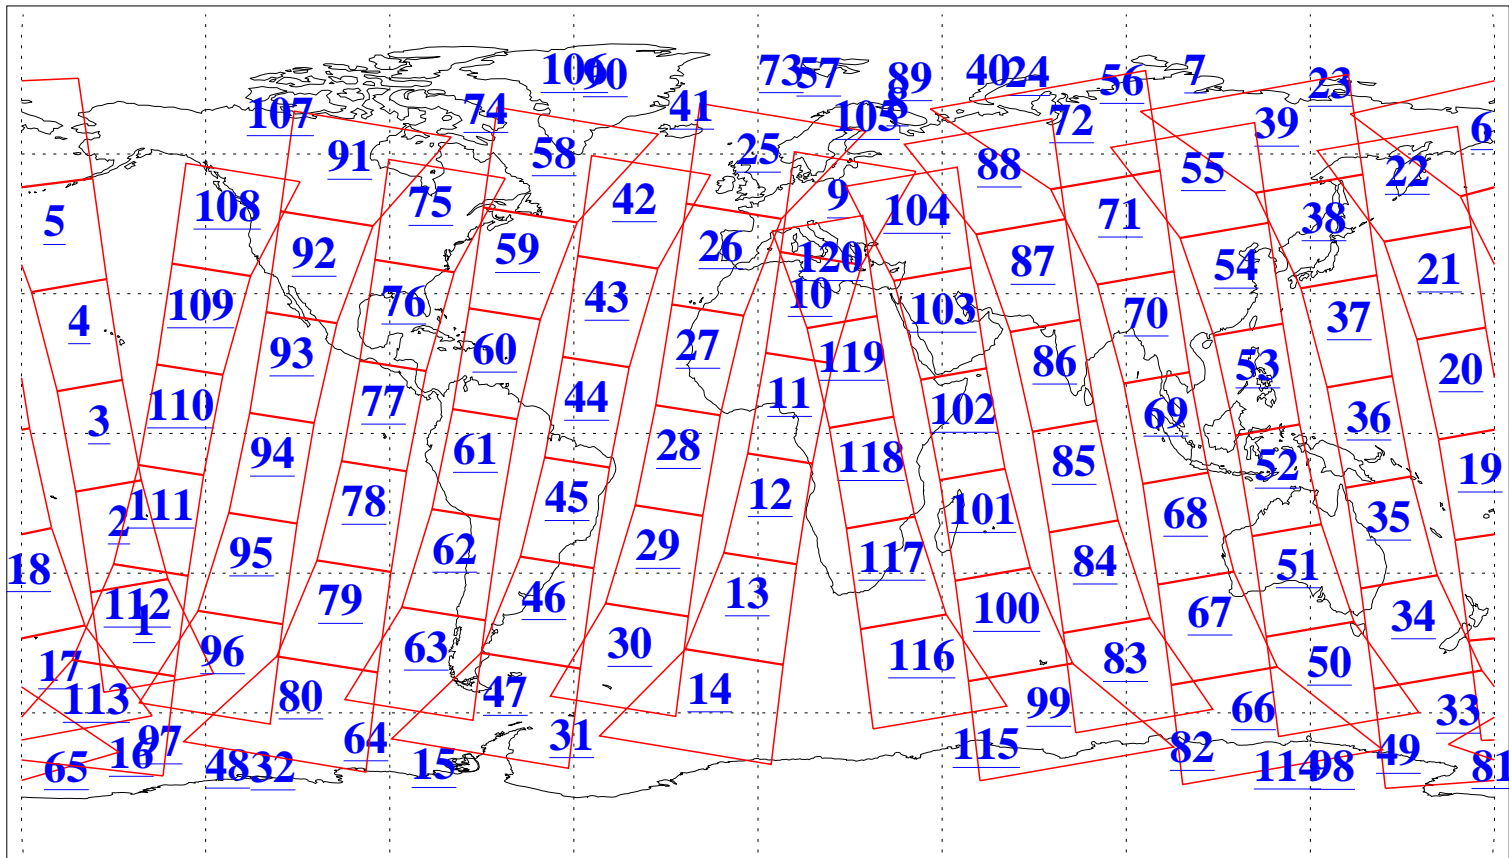

L1B Availability
AMSU Granules: 239
HSB Granules: 0
AIRS Granules: 240

5 Feb 2018
DoY 36
Aqua Day 5756
Granules: 1 to 120

Granules: 121 to 240

Legend: AMSU Available, HSB Available, AIRS Available

L1B Availability
AMSU Granules: 239
HSB Granules: 0
AIRS Granules: 240

5 Feb 2018
DoY 36
Aqua Day 5756

Ascending Granules

Descending Granules

Legend: AMSU Available, HSB Available, AIRS Available

L1B Availability
 AMSU Granules: 239
 HSB Granules: 0
 AIRS Granules: 240

5 Feb 2018
 DoY 36
 Aqua Day 5756

Northern Hemisphere Granules

Southern Hemisphere Granules

Legend: AMSU Available, HSB Available, AIRS Available