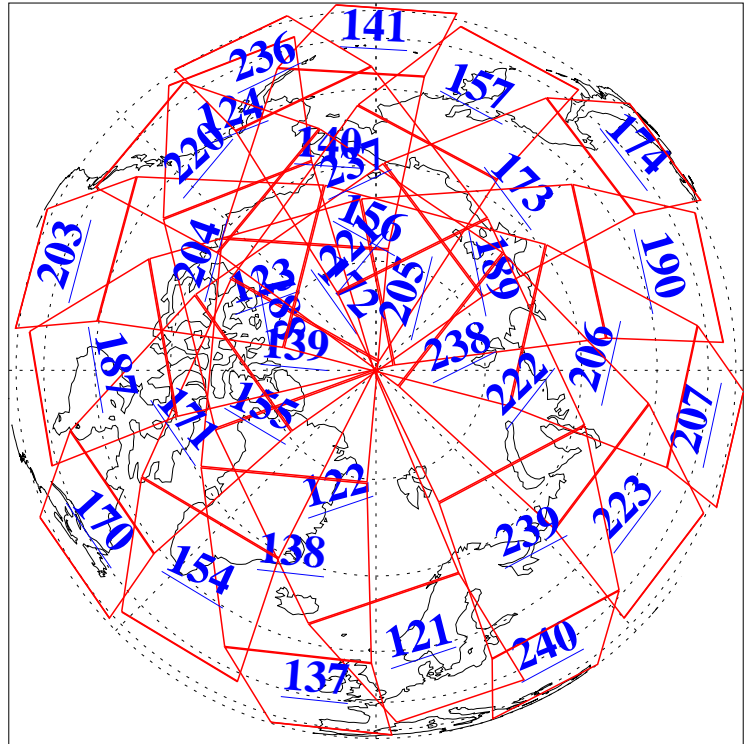

L1B Availability
AMSU Granules: 239
HSB Granules: 0
AIRS Granules: 240

5 Feb 2018
DoY 36
Aqua Day 5756
Granules: 1 to 120

Granules: 121 to 240

Legend: AMSU Available, HSB Available, AIRS Available

L1B Availability
AMSU Granules: 239
HSB Granules: 0
AIRS Granules: 240

5 Feb 2018
DoY 36
Aqua Day 5756

Ascending Granules

Descending Granules

Legend: AMSU Available, HSB Available, AIRS Available

L1B Availability
 AMSU Granules: 239
 HSB Granules: 0
 AIRS Granules: 240

5 Feb 2018
 DoY 36
 Aqua Day 5756

Northern Hemisphere Granules

Southern Hemisphere Granules

Legend: AMSU Available, HSB Available, AIRS Available