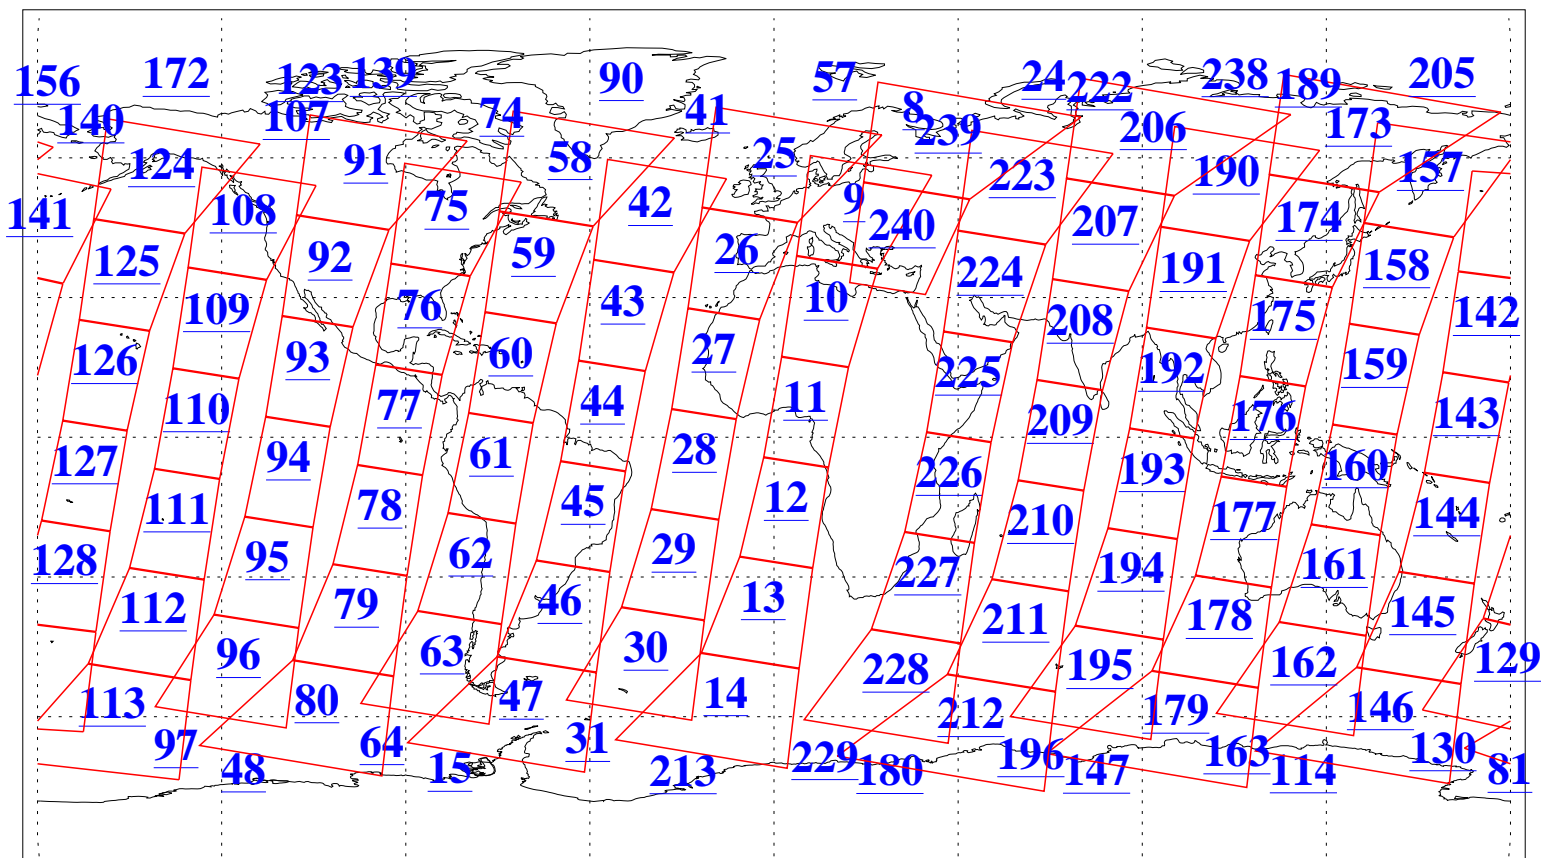

L1B Availability
AMSU Granules: 239
HSB Granules: 0
AIRS Granules: 240

5 Feb 2018
DoY 36
Aqua Day 5756
Granules: 1 to 120

Granules: 121 to 240

Legend: AMSU Available, HSB Available, AIRS Available

L1B Availability
AMSU Granules: 239
HSB Granules: 0
AIRS Granules: 240

5 Feb 2018
DoY 36
Aqua Day 5756

Ascending Granules

Descending Granules

Legend: AMSU Available, HSB Available, AIRS Available

L1B Availability
 AMSU Granules: 239
 HSB Granules: 0
 AIRS Granules: 240

5 Feb 2018
 DoY 36
 Aqua Day 5756

Northern Hemisphere Granules

Southern Hemisphere Granules

Legend: AMSU Available, HSB Available, AIRS Available