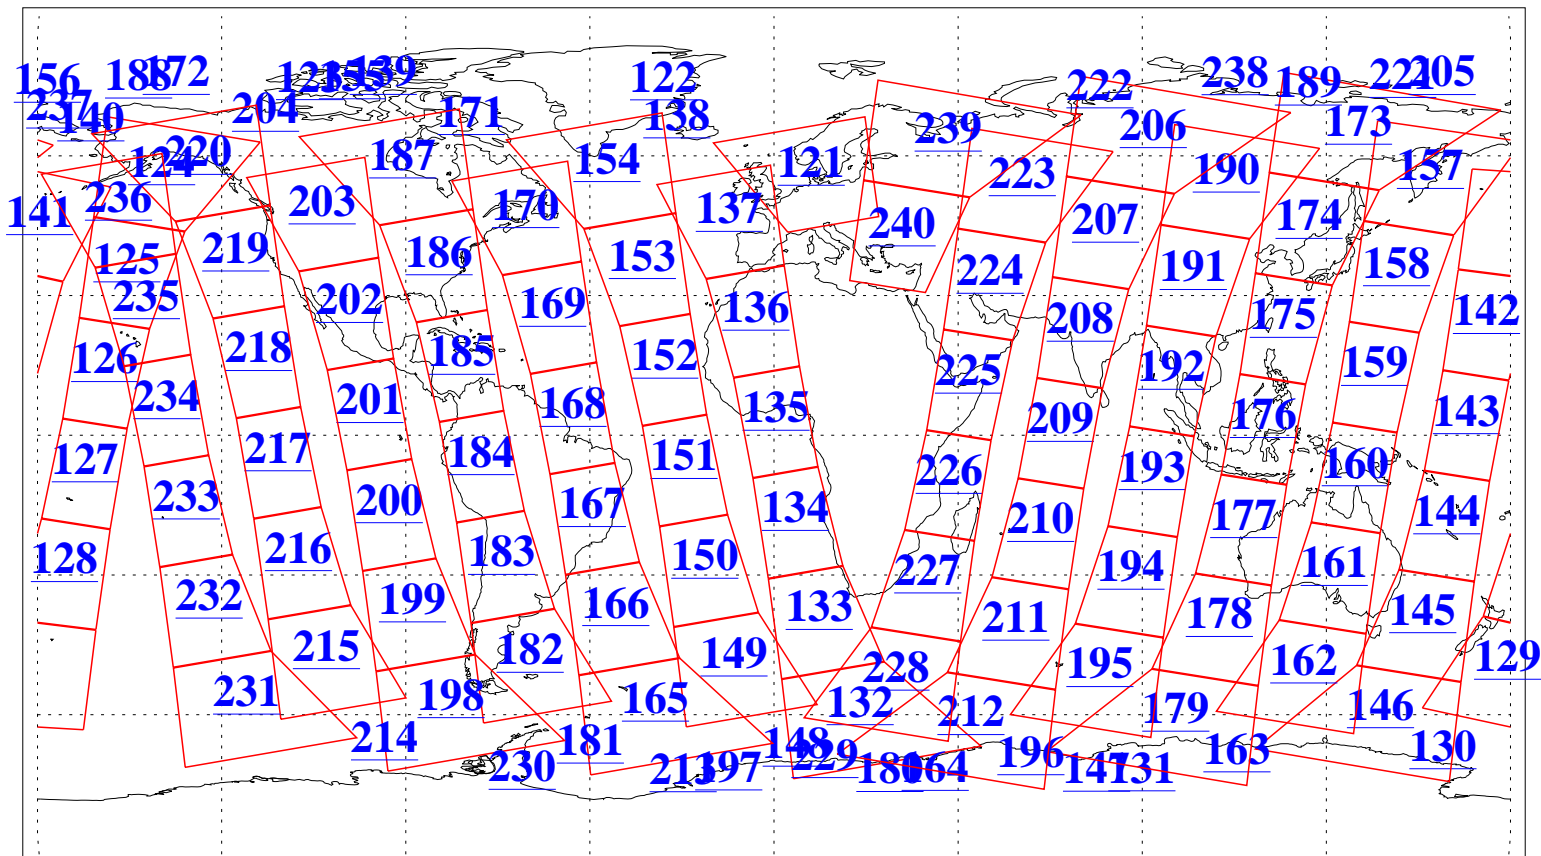

L1B Availability
AMSU Granules: 239
HSB Granules: 0
AIRS Granules: 240

5 Feb 2018
DoY 36
Aqua Day 5756
Granules: 1 to 120

Granules: 121 to 240

Legend: AMSU Available, HSB Available, AIRS Available

L1B Availability
AMSU Granules: 239
HSB Granules: 0
AIRS Granules: 240

5 Feb 2018
DoY 36
Aqua Day 5756

Ascending Granules

Descending Granules

Legend: AMSU Available, HSB Available, AIRS Available

L1B Availability
 AMSU Granules: 239
 HSB Granules: 0
 AIRS Granules: 240

5 Feb 2018
 DoY 36
 Aqua Day 5756