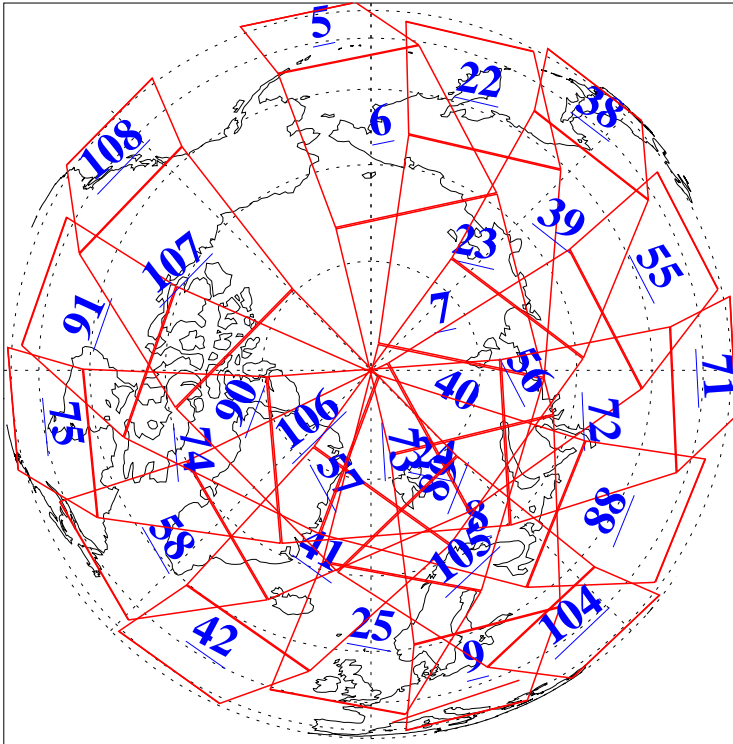

L1B Availability
AMSU Granules: 239
HSB Granules: 0
AIRS Granules: 240

5 Feb 2018
DoY 36
Aqua Day 5756
Granules: 1 to 120

Granules: 121 to 240

Legend: AMSU Available, HSB Available, AIRS Available

L1B Availability
AMSU Granules: 239
HSB Granules: 0
AIRS Granules: 240

5 Feb 2018
DoY 36
Aqua Day 5756

Ascending Granules

Descending Granules

Legend: AMSU Available, HSB Available, AIRS Available

L1B Availability
 AMSU Granules: 239
 HSB Granules: 0
 AIRS Granules: 240

5 Feb 2018
 DoY 36
 Aqua Day 5756

Northern Hemisphere Granules

Southern Hemisphere Granules

Legend: AMSU Available, HSB Available, AIRS Available