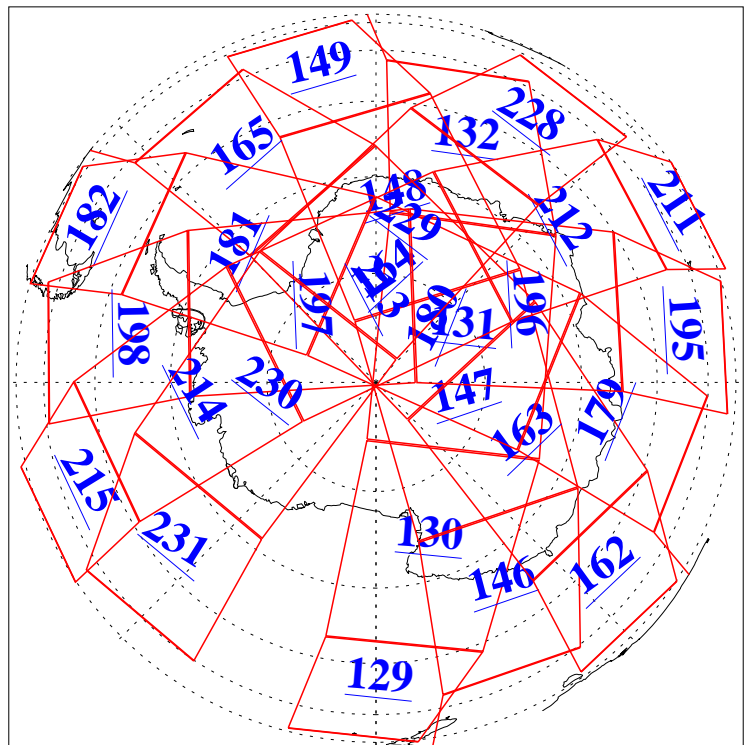

L1B Availability
AMSU Granules: 239
HSB Granules: 0
AIRS Granules: 240

5 Feb 2018
DoY 36
Aqua Day 5756
Granules: 1 to 120

Granules: 121 to 240

Legend: AMSU Available, HSB Available, AIRS Available

L1B Availability
AMSU Granules: 239
HSB Granules: 0
AIRS Granules: 240

5 Feb 2018
DoY 36
Aqua Day 5756

Ascending Granules

Descending Granules

Legend: AMSU Available, HSB Available, AIRS Available

L1B Availability
 AMSU Granules: 239
 HSB Granules: 0
 AIRS Granules: 240

5 Feb 2018
 DoY 36
 Aqua Day 5756

Northern Hemisphere Granules

Southern Hemisphere Granules

Legend: AMSU Available, HSB Available, AIRS Available