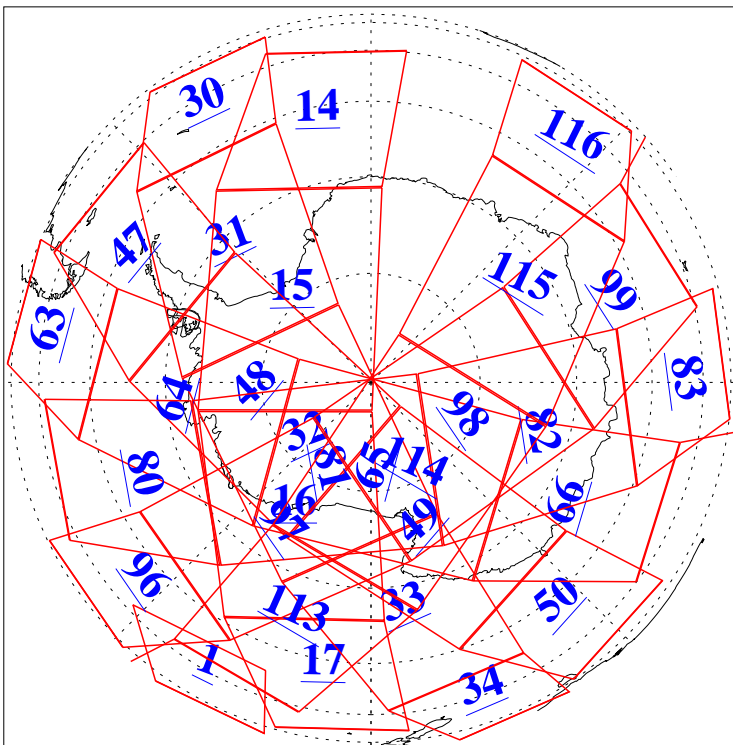

L1B Availability
AMSU Granules: 239
HSB Granules: 0
AIRS Granules: 240

5 Feb 2018
DoY 36
Aqua Day 5756
Granules: 1 to 120

Granules: 121 to 240

Legend: AMSU Available, HSB Available, AIRS Available

L1B Availability
AMSU Granules: 239
HSB Granules: 0
AIRS Granules: 240

5 Feb 2018
DoY 36
Aqua Day 5756

Ascending Granules

Descending Granules

Legend: AMSU Available, HSB Available, AIRS Available

L1B Availability
 AMSU Granules: 239
 HSB Granules: 0
 AIRS Granules: 240

5 Feb 2018
 DoY 36
 Aqua Day 5756

Northern Hemisphere Granules

Southern Hemisphere Granules

Legend: AMSU Available, HSB Available, AIRS Available