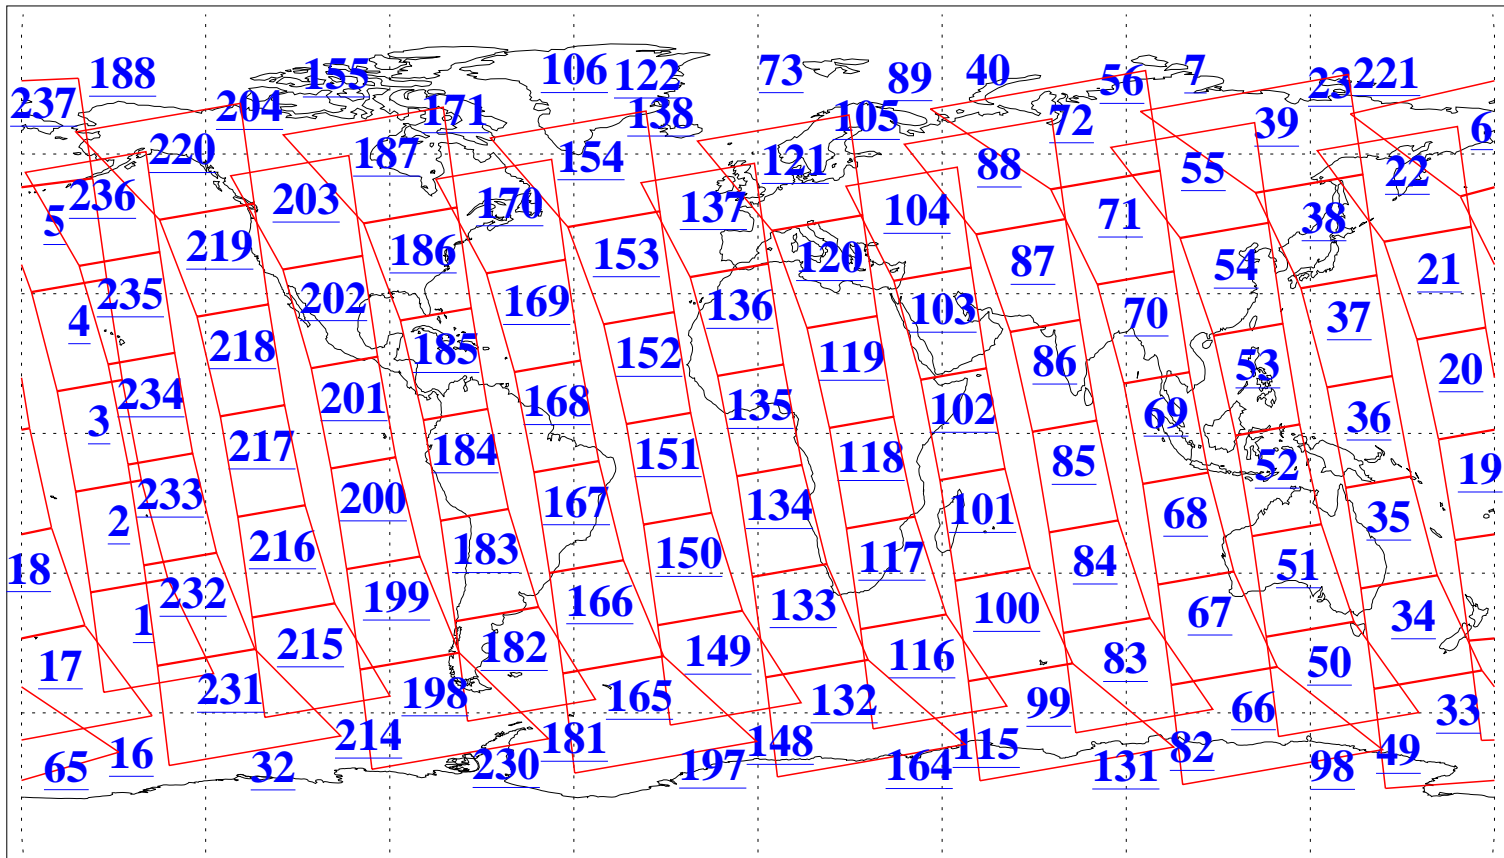

L1B Availability
AMSU Granules: 239
HSB Granules: 0
AIRS Granules: 240

5 Feb 2018
DoY 36
Aqua Day 5756
Granules: 1 to 120

Granules: 121 to 240

Legend: AMSU Available, HSB Available, AIRS Available

L1B Availability
AMSU Granules: 239
HSB Granules: 0
AIRS Granules: 240

5 Feb 2018
DoY 36
Aqua Day 5756

Ascending Granules

Descending Granules

Legend: AMSU Available, HSB Available, AIRS Available

L1B Availability
 AMSU Granules: 239
 HSB Granules: 0
 AIRS Granules: 240

5 Feb 2018
 DoY 36
 Aqua Day 5756

Northern Hemisphere Granules

Southern Hemisphere Granules

Legend: AMSU Available, HSB Available, AIRS Available