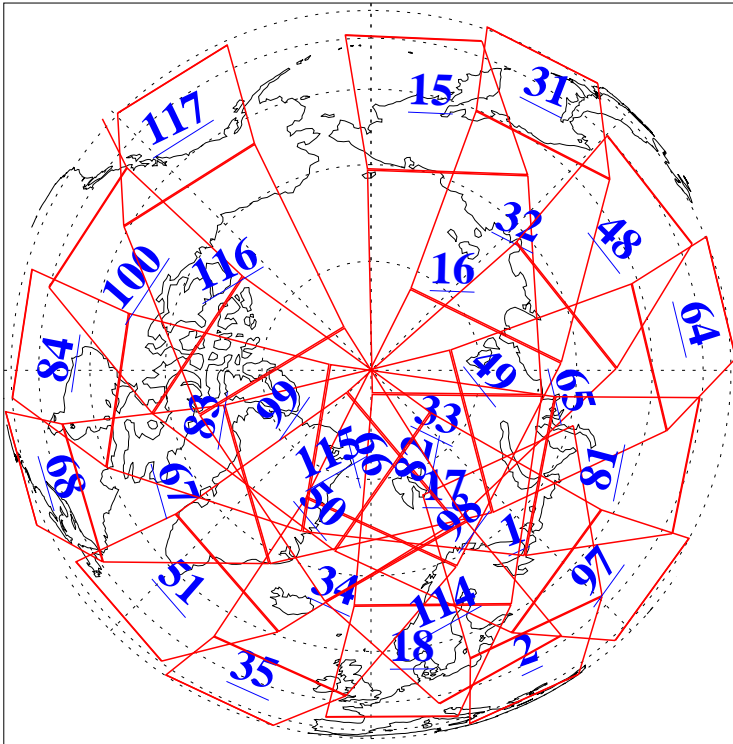

L1B Availability
AMSU Granules: 240
HSB Granules: 0
AIRS Granules: 240

4 Feb 2018
DoY 35
Aqua Day 5755
Granules: 1 to 120

Granules: 121 to 240

Legend: AMSU Available, HSB Available, AIRS Available

L1B Availability
AMSU Granules: 240
HSB Granules: 0
AIRS Granules: 240

4 Feb 2018
DoY 35
Aqua Day 5755

Ascending Granules

Descending Granules

Legend: AMSU Available, HSB Available, AIRS Available

L1B Availability
 AMSU Granules: 240
 HSB Granules: 0
 AIRS Granules: 240

4 Feb 2018
 DoY 35
 Aqua Day 5755

Northern Hemisphere Granules

Southern Hemisphere Granules

Legend: AMSU Available, ~~HSB Available~~, AIRS Available