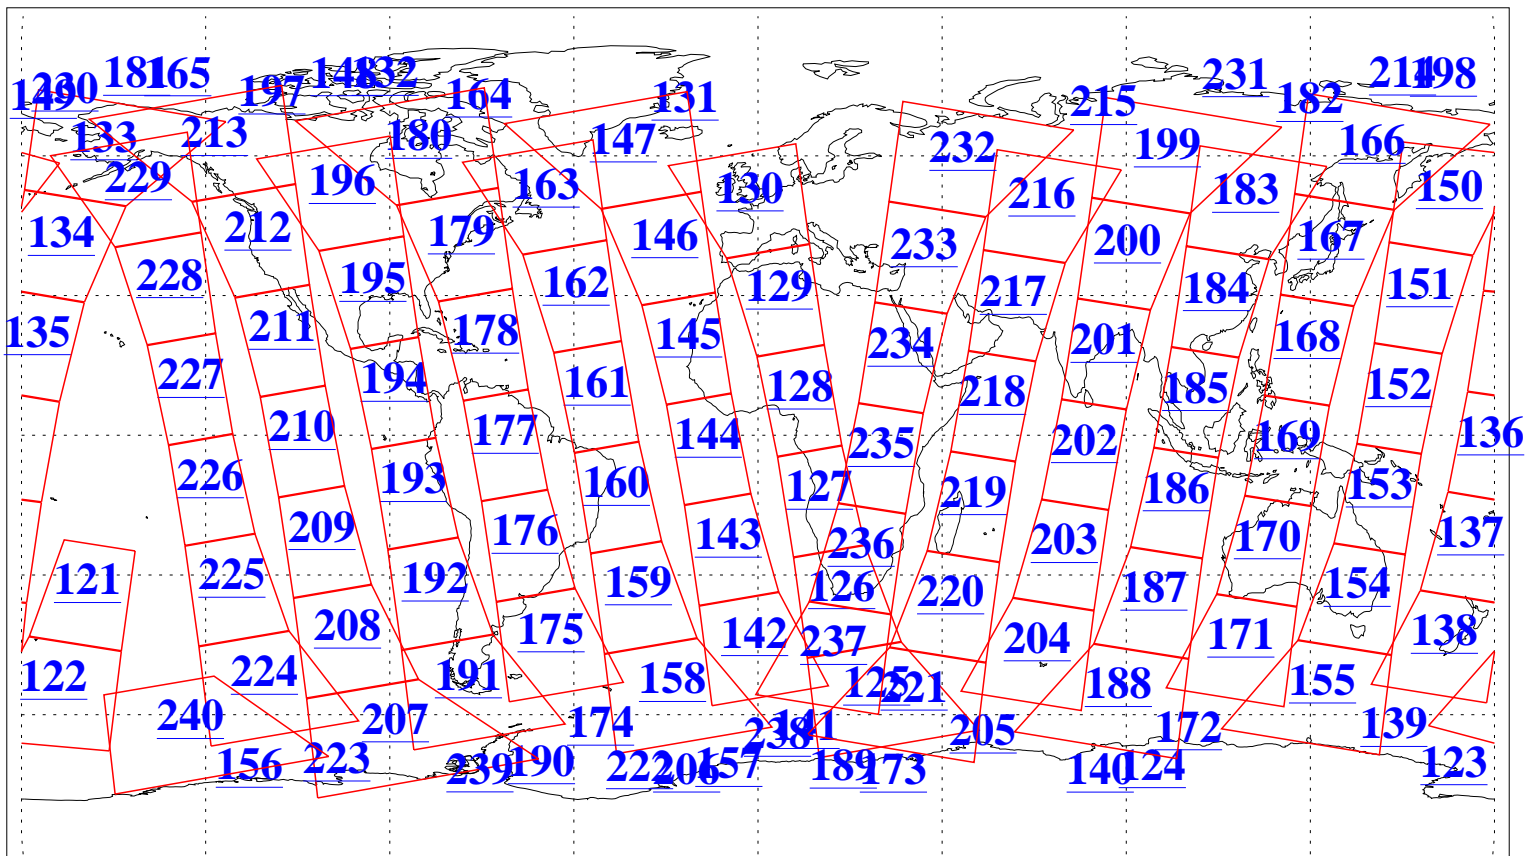

L1B Availability
AMSU Granules: 240
HSB Granules: 0
AIRS Granules: 240

4 Feb 2018
DoY 35
Aqua Day 5755
Granules: 1 to 120

Granules: 121 to 240

Legend: AMSU Available, HSB Available, AIRS Available

L1B Availability
AMSU Granules: 240
HSB Granules: 0
AIRS Granules: 240

4 Feb 2018
DoY 35
Aqua Day 5755

Ascending Granules

Descending Granules

Legend: AMSU Available, HSB Available, AIRS Available

L1B Availability
 AMSU Granules: 240
 HSB Granules: 0
 AIRS Granules: 240

4 Feb 2018
 DoY 35
 Aqua Day 5755