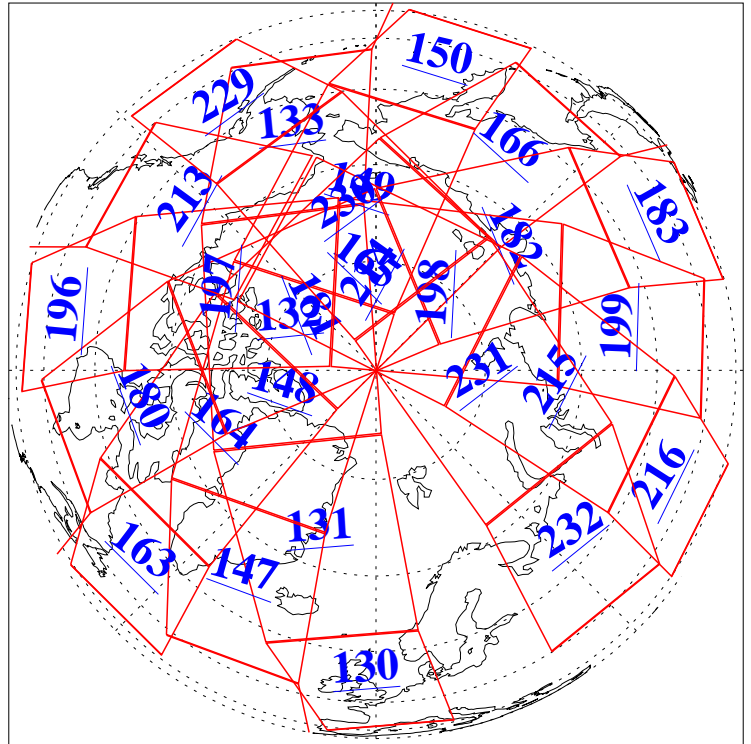

L1B Availability
AMSU Granules: 240
HSB Granules: 0
AIRS Granules: 240

4 Feb 2018
DoY 35
Aqua Day 5755
Granules: 1 to 120

Granules: 121 to 240

Legend: AMSU Available, HSB Available, AIRS Available

L1B Availability
AMSU Granules: 240
HSB Granules: 0
AIRS Granules: 240

4 Feb 2018
DoY 35
Aqua Day 5755

Ascending Granules

Descending Granules

Legend: AMSU Available, HSB Available, AIRS Available

L1B Availability
 AMSU Granules: 240
 HSB Granules: 0
 AIRS Granules: 240

4 Feb 2018
 DoY 35
 Aqua Day 5755

Northern Hemisphere Granules

Southern Hemisphere Granules

Legend: AMSU Available, ~~HSB Available~~, AIRS Available