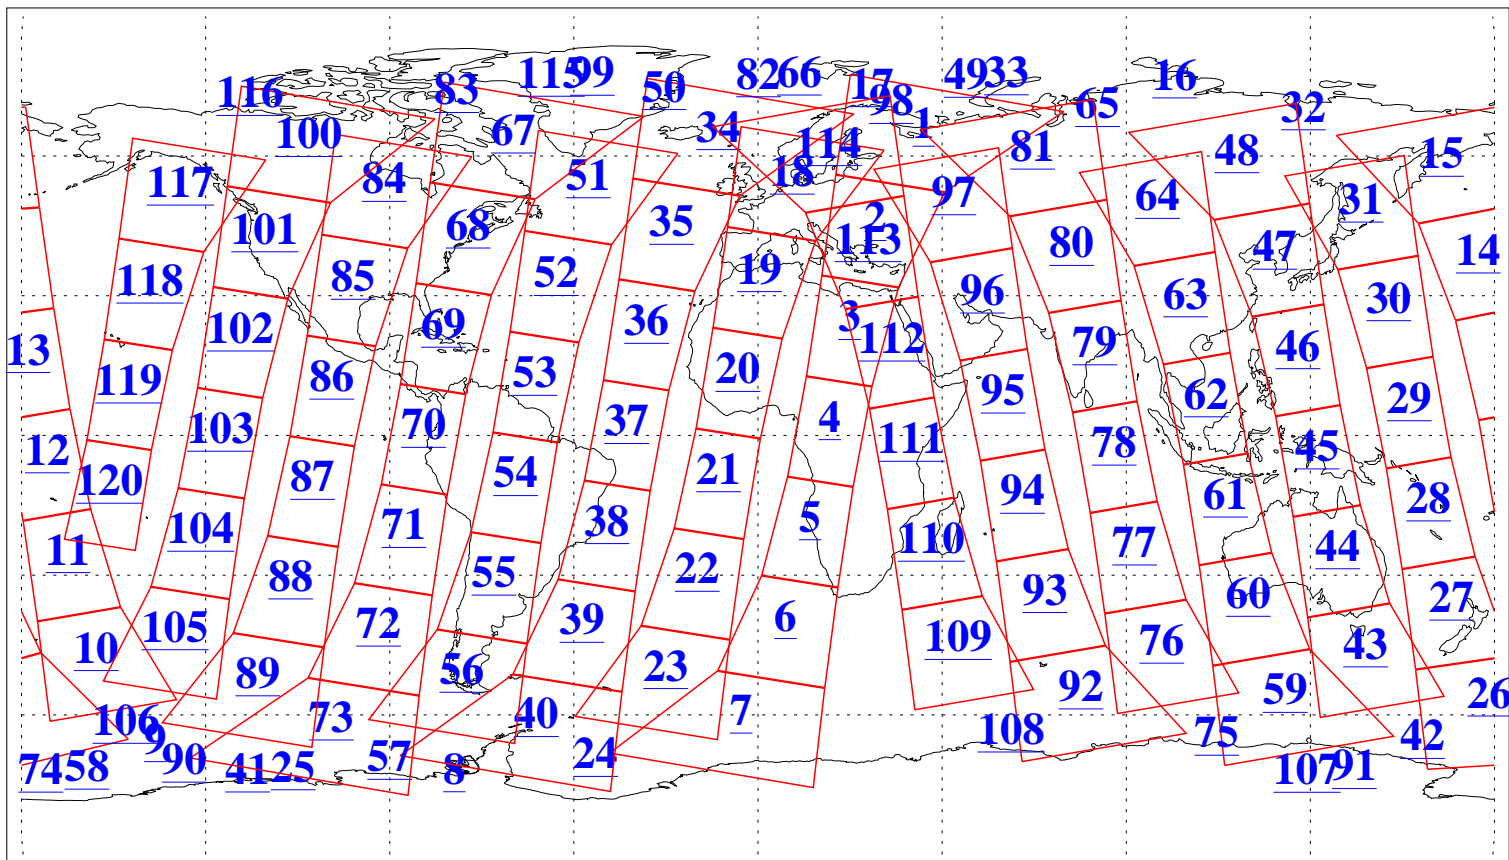

L1B Availability
AMSU Granules: 240
HSB Granules: 0
AIRS Granules: 240

4 Feb 2018
DoY 35
Aqua Day 5755
Granules: 1 to 120

Granules: 121 to 240

Legend: AMSU Available, HSB Available, AIRS Available

L1B Availability
AMSU Granules: 240
HSB Granules: 0
AIRS Granules: 240

4 Feb 2018
DoY 35
Aqua Day 5755

Ascending Granules

Descending Granules

Legend: AMSU Available, HSB Available, AIRS Available

L1B Availability
 AMSU Granules: 240
 HSB Granules: 0
 AIRS Granules: 240

4 Feb 2018
 DoY 35
 Aqua Day 5755

Northern Hemisphere Granules

Southern Hemisphere Granules

Legend: AMSU Available, ~~HSB Available~~, AIRS Available