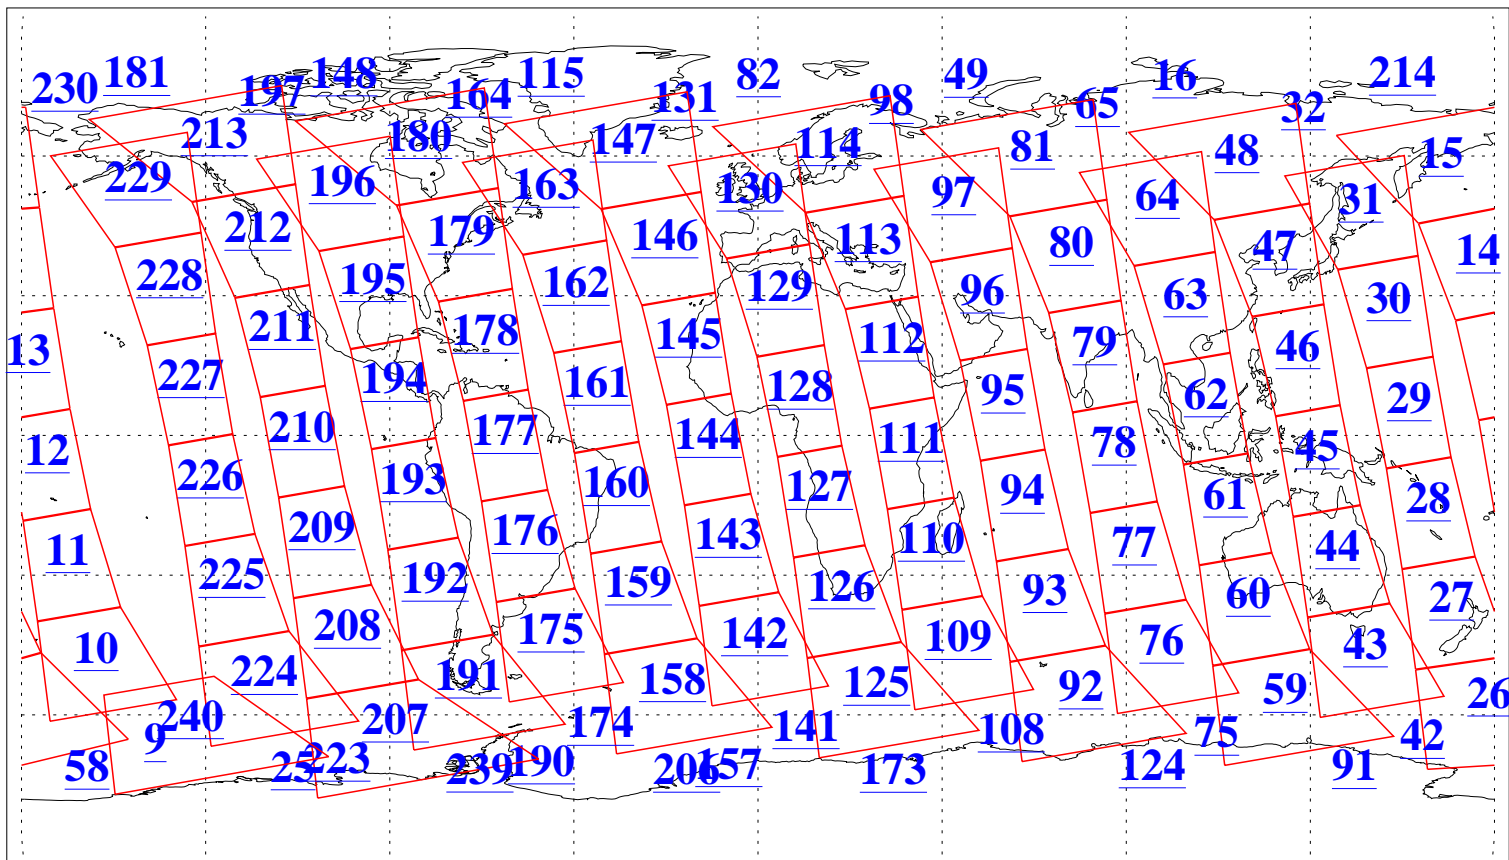

L1B Availability
AMSU Granules: 240
HSB Granules: 0
AIRS Granules: 240

4 Feb 2018
DoY 35
Aqua Day 5755
Granules: 1 to 120

Granules: 121 to 240

Legend: AMSU Available, HSB Available, AIRS Available

L1B Availability
AMSU Granules: 240
HSB Granules: 0
AIRS Granules: 240

4 Feb 2018
DoY 35
Aqua Day 5755

Ascending Granules

Descending Granules

Legend: AMSU Available, HSB Available, AIRS Available

L1B Availability
 AMSU Granules: 240
 HSB Granules: 0
 AIRS Granules: 240

4 Feb 2018
 DoY 35
 Aqua Day 5755