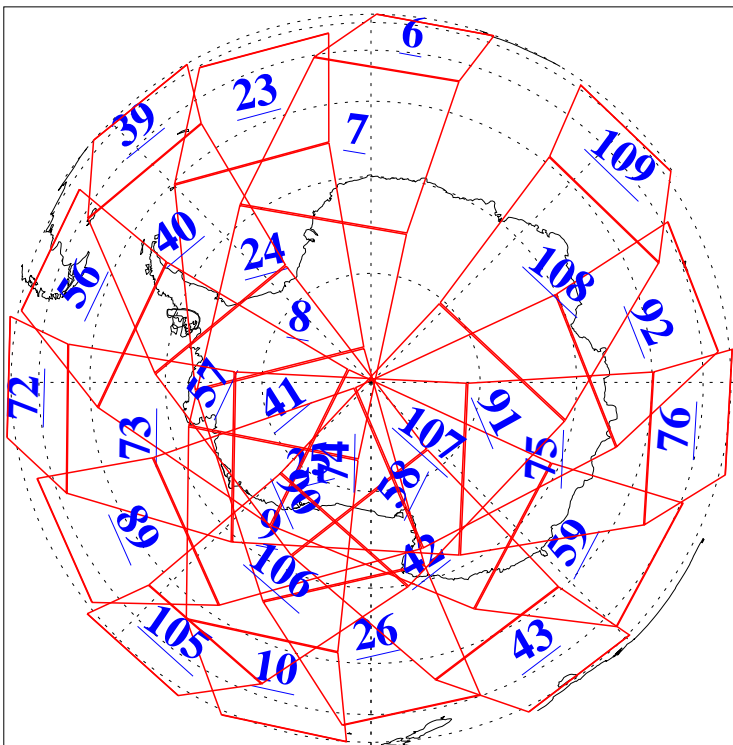

L1B Availability
AMSU Granules: 240
HSB Granules: 0
AIRS Granules: 240

4 Feb 2018
DoY 35
Aqua Day 5755
Granules: 1 to 120

Granules: 121 to 240

Legend: AMSU Available, HSB Available, AIRS Available

L1B Availability
AMSU Granules: 240
HSB Granules: 0
AIRS Granules: 240

4 Feb 2018
DoY 35
Aqua Day 5755

Ascending Granules

Descending Granules

Legend: AMSU Available, HSB Available, AIRS Available

L1B Availability
 AMSU Granules: 240
 HSB Granules: 0
 AIRS Granules: 240

4 Feb 2018
 DoY 35
 Aqua Day 5755

Northern Hemisphere Granules

Southern Hemisphere Granules

Legend: AMSU Available, ~~HSB Available~~, AIRS Available