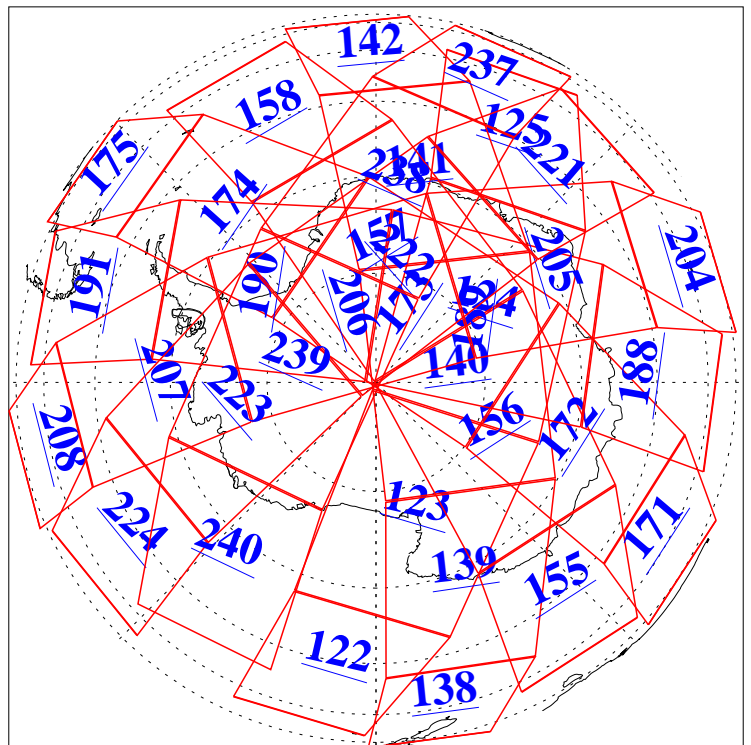

L1B Availability
AMSU Granules: 240
HSB Granules: 0
AIRS Granules: 240

4 Feb 2018
DoY 35
Aqua Day 5755
Granules: 1 to 120

Granules: 121 to 240

Legend: AMSU Available, HSB Available, AIRS Available

L1B Availability
AMSU Granules: 240
HSB Granules: 0
AIRS Granules: 240

4 Feb 2018
DoY 35
Aqua Day 5755

Ascending Granules

Descending Granules

Legend: AMSU Available, HSB Available, AIRS Available

L1B Availability
 AMSU Granules: 240
 HSB Granules: 0
 AIRS Granules: 240

4 Feb 2018
 DoY 35
 Aqua Day 5755

Northern Hemisphere Granules

Southern Hemisphere Granules

Legend: AMSU Available, ~~HSB Available~~, AIRS Available