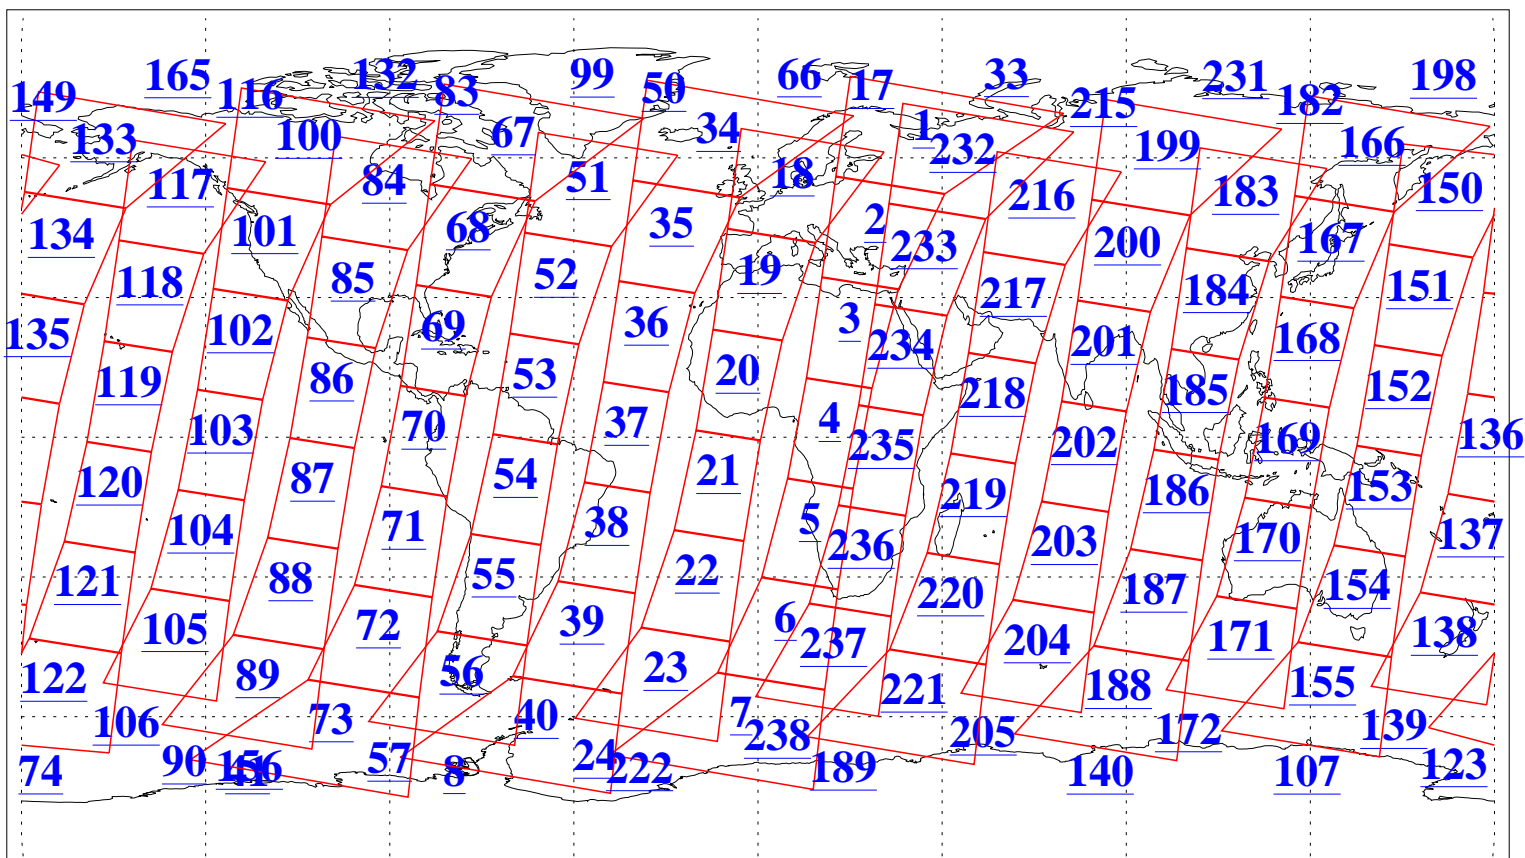

L1B Availability
AMSU Granules: 240
HSB Granules: 0
AIRS Granules: 240

4 Feb 2018
DoY 35
Aqua Day 5755
Granules: 1 to 120

Granules: 121 to 240

Legend: AMSU Available, HSB Available, AIRS Available

L1B Availability
AMSU Granules: 240
HSB Granules: 0
AIRS Granules: 240

4 Feb 2018
DoY 35
Aqua Day 5755

Ascending Granules

Descending Granules

Legend: AMSU Available, HSB Available, AIRS Available

L1B Availability
 AMSU Granules: 240
 HSB Granules: 0
 AIRS Granules: 240

4 Feb 2018
 DoY 35
 Aqua Day 5755