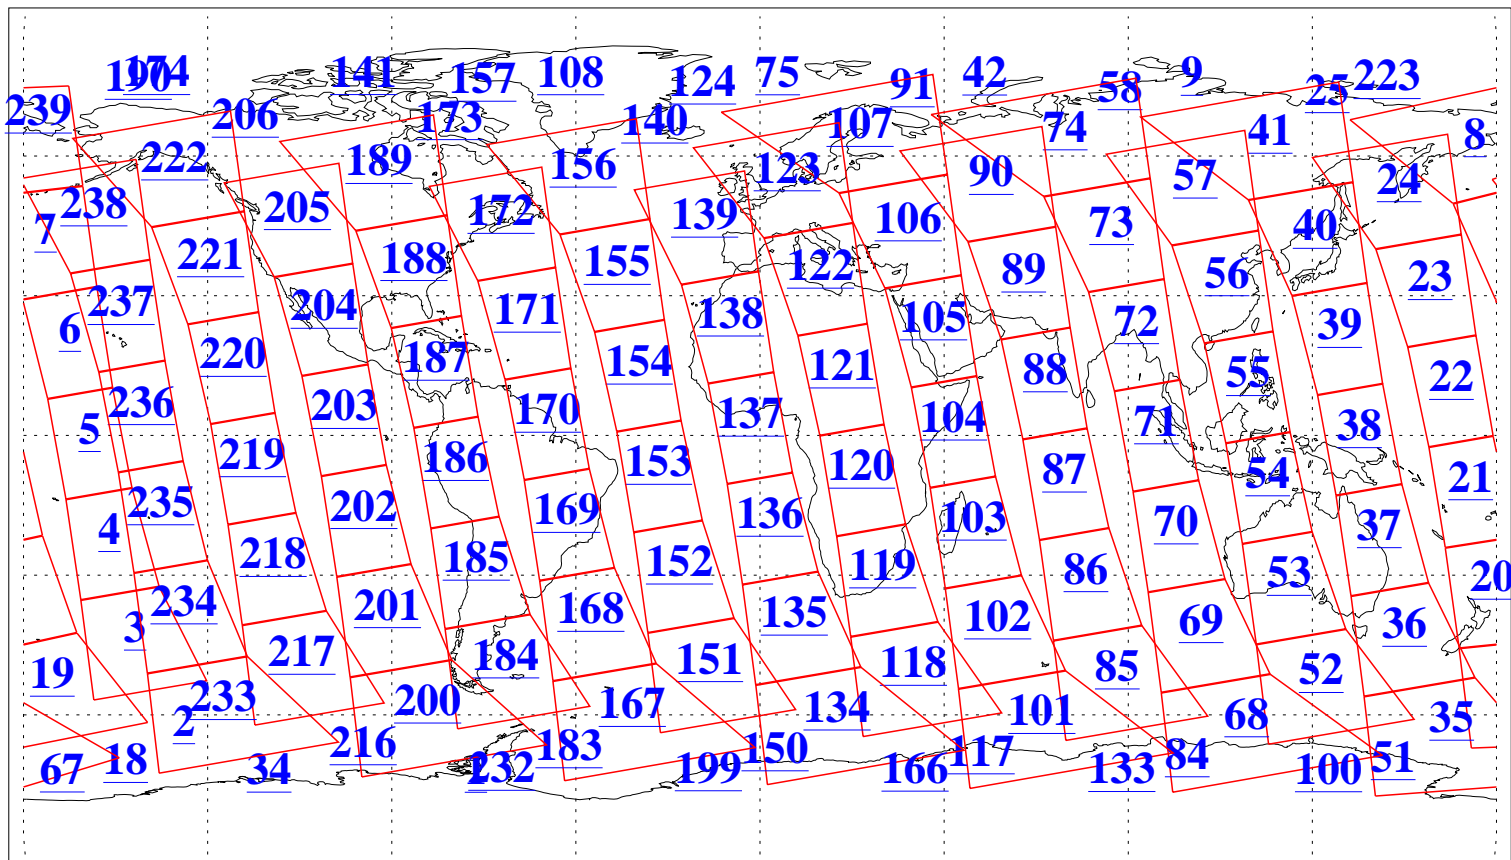

L1B Availability  
AMSU Granules: 240  
HSB Granules: 0  
AIRS Granules: 240

3 Feb 2018  
DoY 34  
Aqua Day 5754  
Granules: 1 to 120

Granules: 121 to 240

Legend: AMSU Available, HSB Available, AIRS Available

L1B Availability  
AMSU Granules: 240  
HSB Granules: 0  
AIRS Granules: 240

3 Feb 2018  
DoY 34  
Aqua Day 5754

Ascending Granules

Descending Granules

Legend: AMSU Available, HSB Available, AIRS Available

### Northern Hemisphere Granules