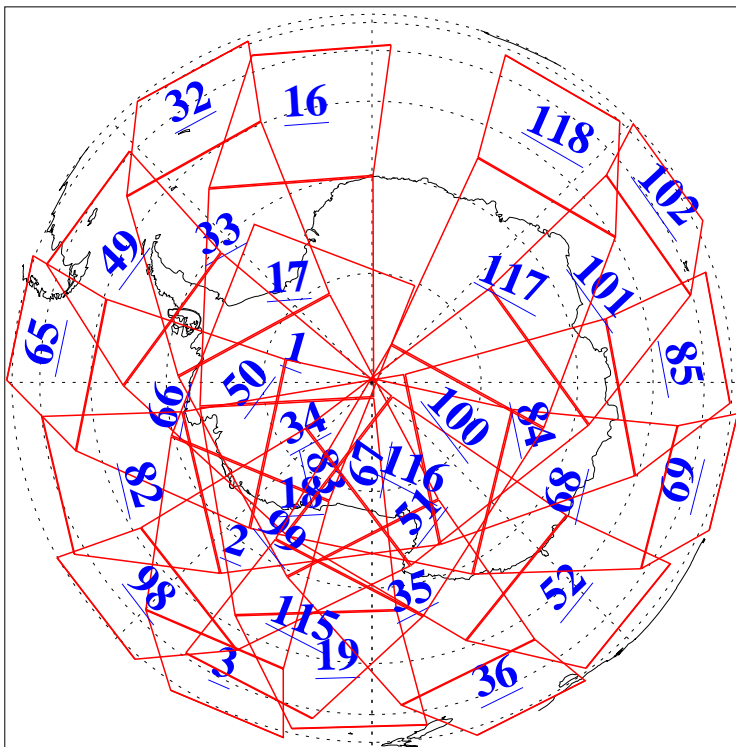

Legend: AMSU Available, HSB Available, AIRS Available