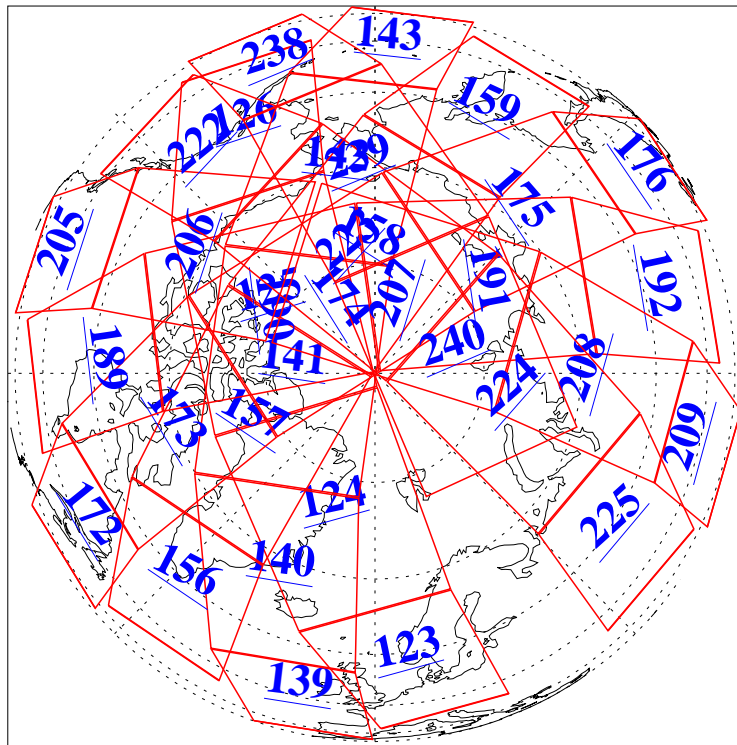

L1B Availability  
AMSU Granules: 240  
HSB Granules: 0  
AIRS Granules: 240

3 Feb 2018  
DoY 34  
Aqua Day 5754  
Granules: 1 to 120

Granules: 121 to 240

Legend: AMSU Available, HSB Available, AIRS Available

L1B Availability  
AMSU Granules: 240  
HSB Granules: 0  
AIRS Granules: 240

3 Feb 2018  
DoY 34  
Aqua Day 5754

Ascending Granules

Descending Granules

Legend: AMSU Available, HSB Available, AIRS Available

### Northern Hemisphere Granules