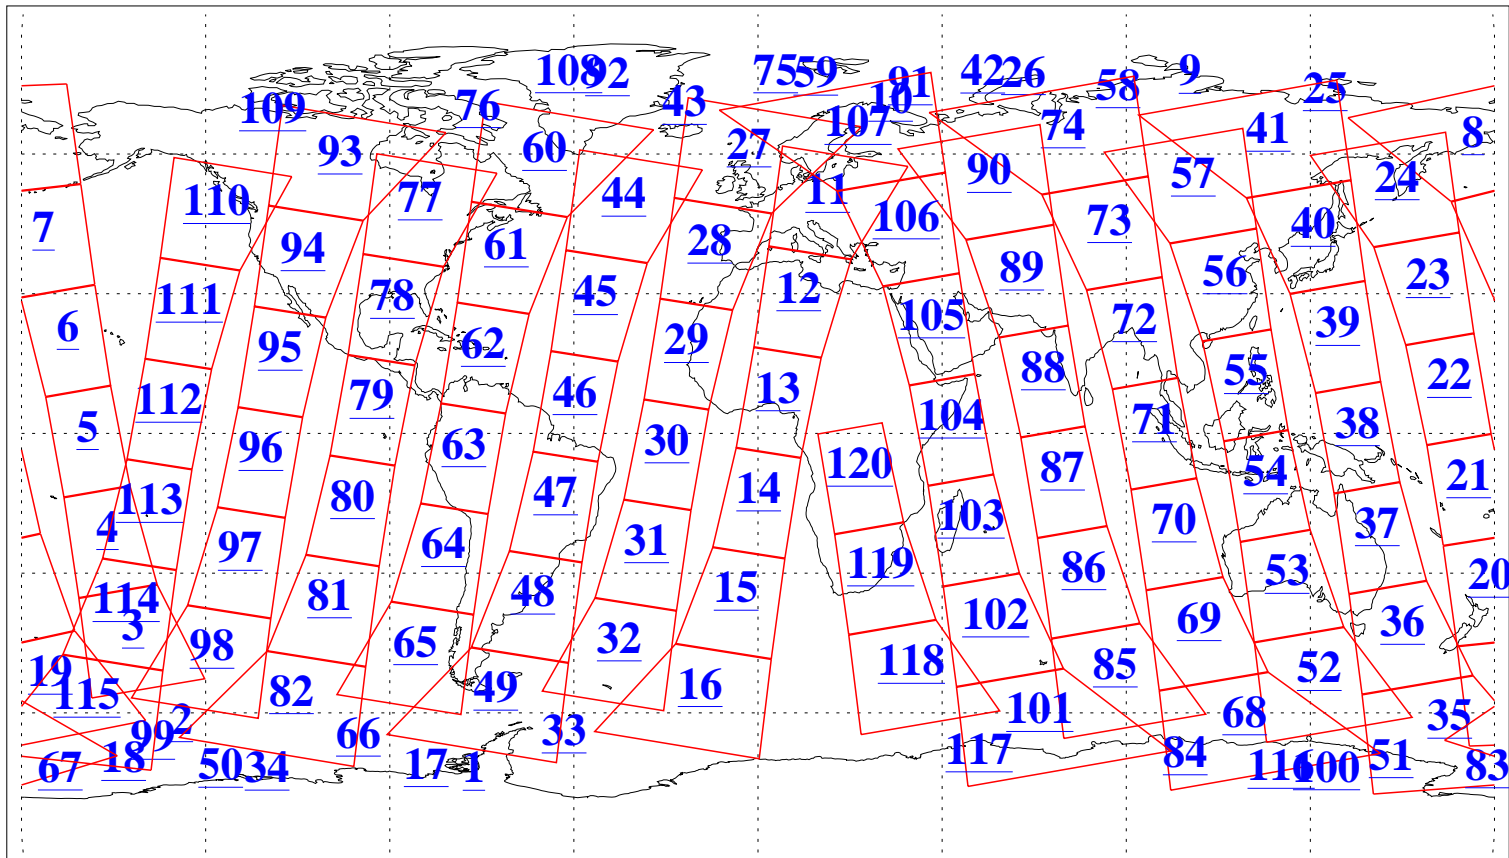

L1B Availability  
AMSU Granules: 240  
HSB Granules: 0  
AIRS Granules: 240

3 Feb 2018  
DoY 34  
Aqua Day 5754  
Granules: 1 to 120

Granules: 121 to 240

Legend: AMSU Available, HSB Available, AIRS Available

L1B Availability  
AMSU Granules: 240  
HSB Granules: 0  
AIRS Granules: 240

3 Feb 2018  
DoY 34  
Aqua Day 5754

Ascending Granules

Descending Granules

Legend: AMSU Available, HSB Available, AIRS Available

### Northern Hemisphere Granules