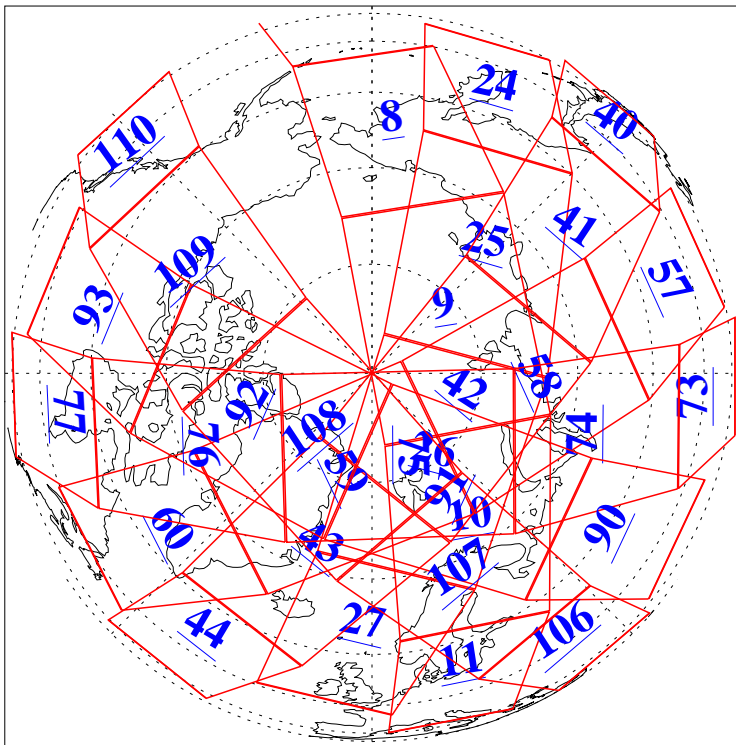

L1B Availability  
AMSU Granules: 240  
HSB Granules: 0  
AIRS Granules: 240

3 Feb 2018  
DoY 34  
Aqua Day 5754  
Granules: 1 to 120

Granules: 121 to 240

Legend: AMSU Available, HSB Available, AIRS Available

L1B Availability  
AMSU Granules: 240  
HSB Granules: 0  
AIRS Granules: 240

3 Feb 2018  
DoY 34  
Aqua Day 5754

Ascending Granules

Descending Granules

Legend: AMSU Available, HSB Available, AIRS Available

### Northern Hemisphere Granules