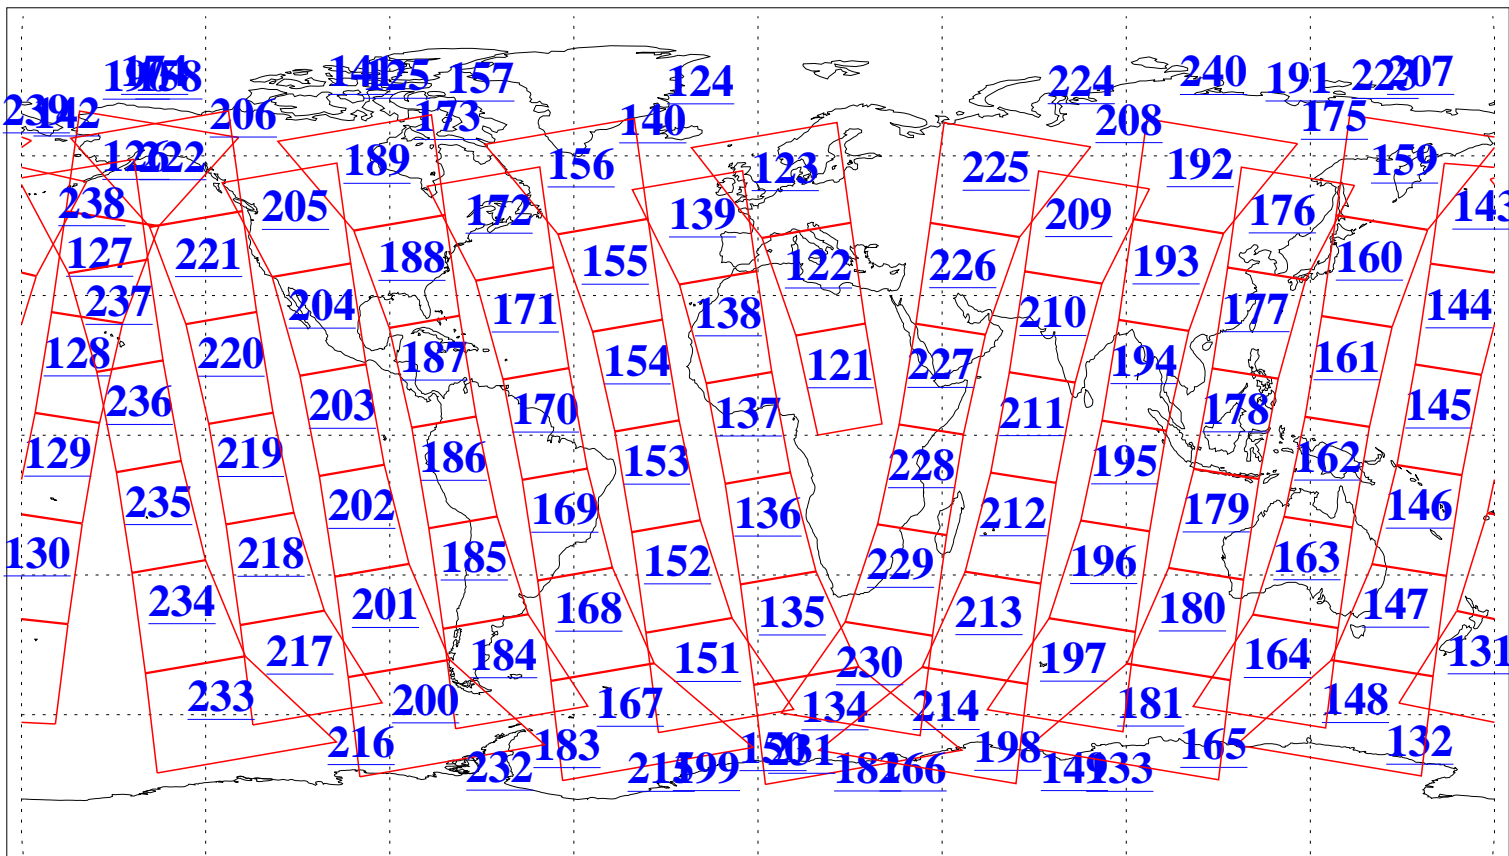

L1B Availability  
AMSU Granules: 240  
HSB Granules: 0  
AIRS Granules: 240

3 Feb 2018  
DoY 34  
Aqua Day 5754  
Granules: 1 to 120

Granules: 121 to 240

Legend: AMSU Available, HSB Available, AIRS Available

L1B Availability  
AMSU Granules: 240  
HSB Granules: 0  
AIRS Granules: 240

3 Feb 2018  
DoY 34  
Aqua Day 5754

Ascending Granules

Descending Granules

Legend: AMSU Available, HSB Available, AIRS Available