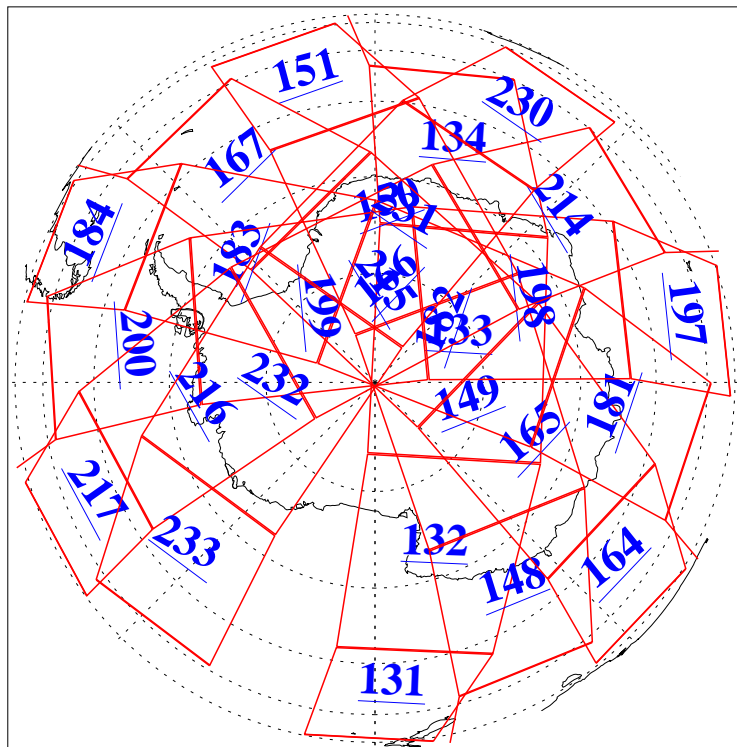

Legend: AMSU Available, HSB Available, AIRS Available