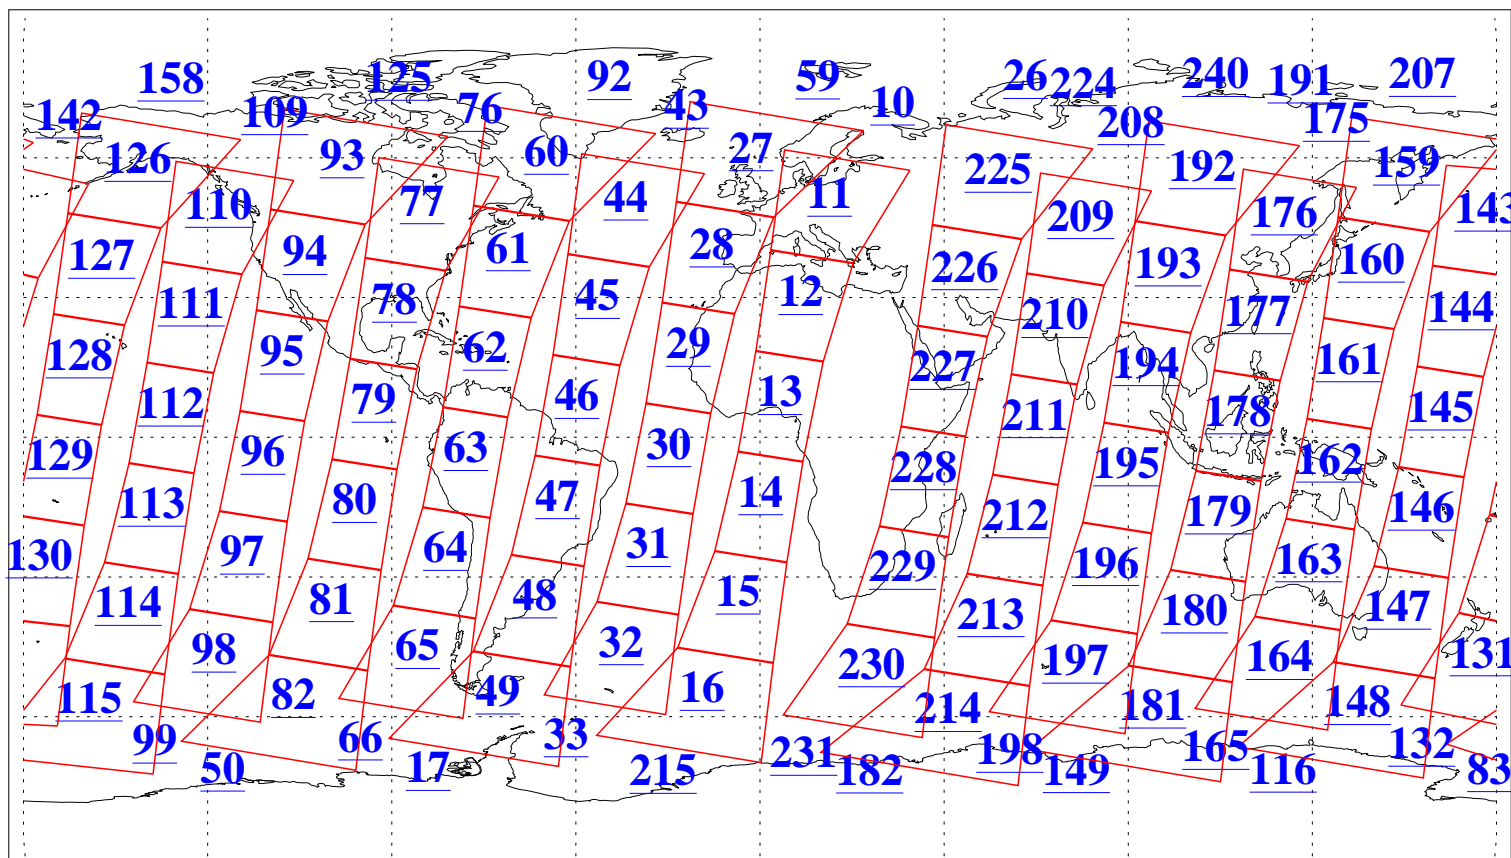

L1B Availability  
AMSU Granules: 240  
HSB Granules: 0  
AIRS Granules: 240

3 Feb 2018  
DoY 34  
Aqua Day 5754  
Granules: 1 to 120

Granules: 121 to 240

Legend: AMSU Available, HSB Available, AIRS Available

L1B Availability  
AMSU Granules: 240  
HSB Granules: 0  
AIRS Granules: 240

3 Feb 2018  
DoY 34  
Aqua Day 5754

Ascending Granules

Descending Granules

Legend: AMSU Available, HSB Available, AIRS Available