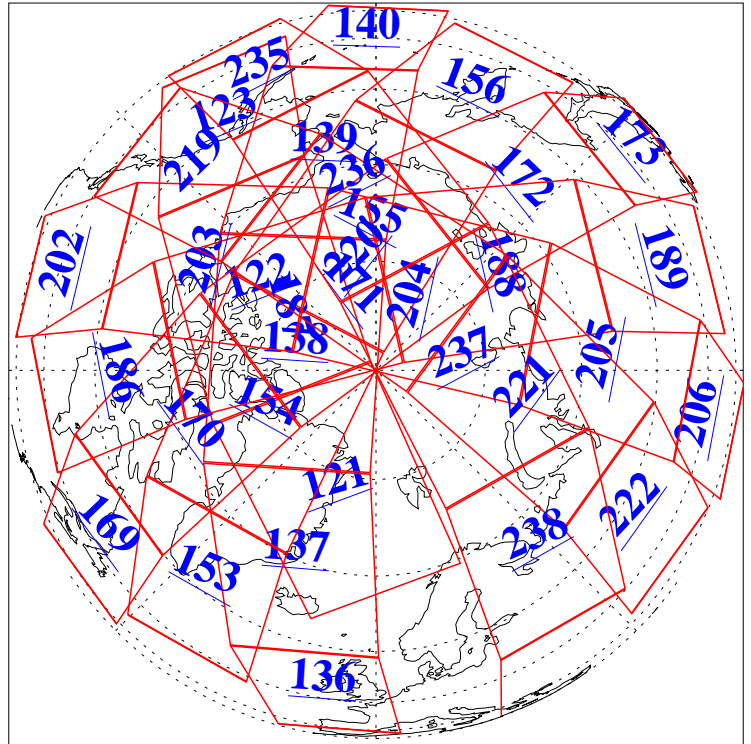

29 Jan 2018
DoY 29
Aqua Day 5749

Ascending Granules

Descending Granules

Legend: AMSU Available, HSB Available, AIRS Available

L1B Availability
 AMSU Granules: 238
 HSB Granules: 0
 AIRS Granules: 240

29 Jan 2018
 DoY 29
 Aqua Day 5749

Northern Hemisphere Granules

Southern Hemisphere Granules

Legend: AMSU Available, HSB Available, AIRS Available