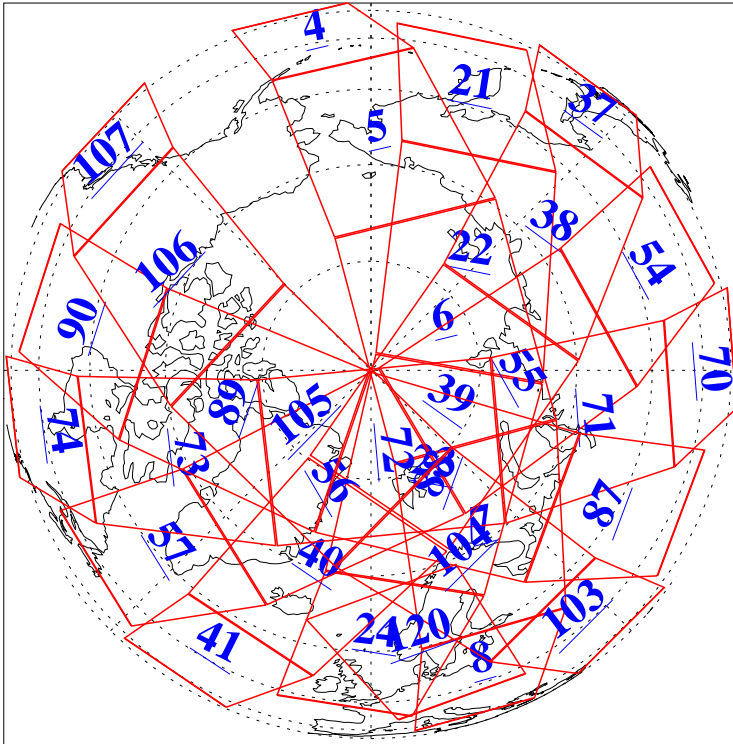

L1B Availability
AMSU Granules: 238
HSB Granules: 0
AIRS Granules: 240

29 Jan 2018
DoY 29
Aqua Day 5749
Granules: 1 to 120

Granules: 121 to 240

Legend: AMSU Available, HSB Available, AIRS Available

L1B Availability
AMSU Granules: 238
HSB Granules: 0
AIRS Granules: 240

29 Jan 2018
DoY 29
Aqua Day 5749

Ascending Granules

Descending Granules

Legend: AMSU Available, HSB Available, AIRS Available

L1B Availability
 AMSU Granules: 238
 HSB Granules: 0
 AIRS Granules: 240

29 Jan 2018
 DoY 29
 Aqua Day 5749

Northern Hemisphere Granules

Southern Hemisphere Granules

Legend: AMSU Available, HSB Available, AIRS Available