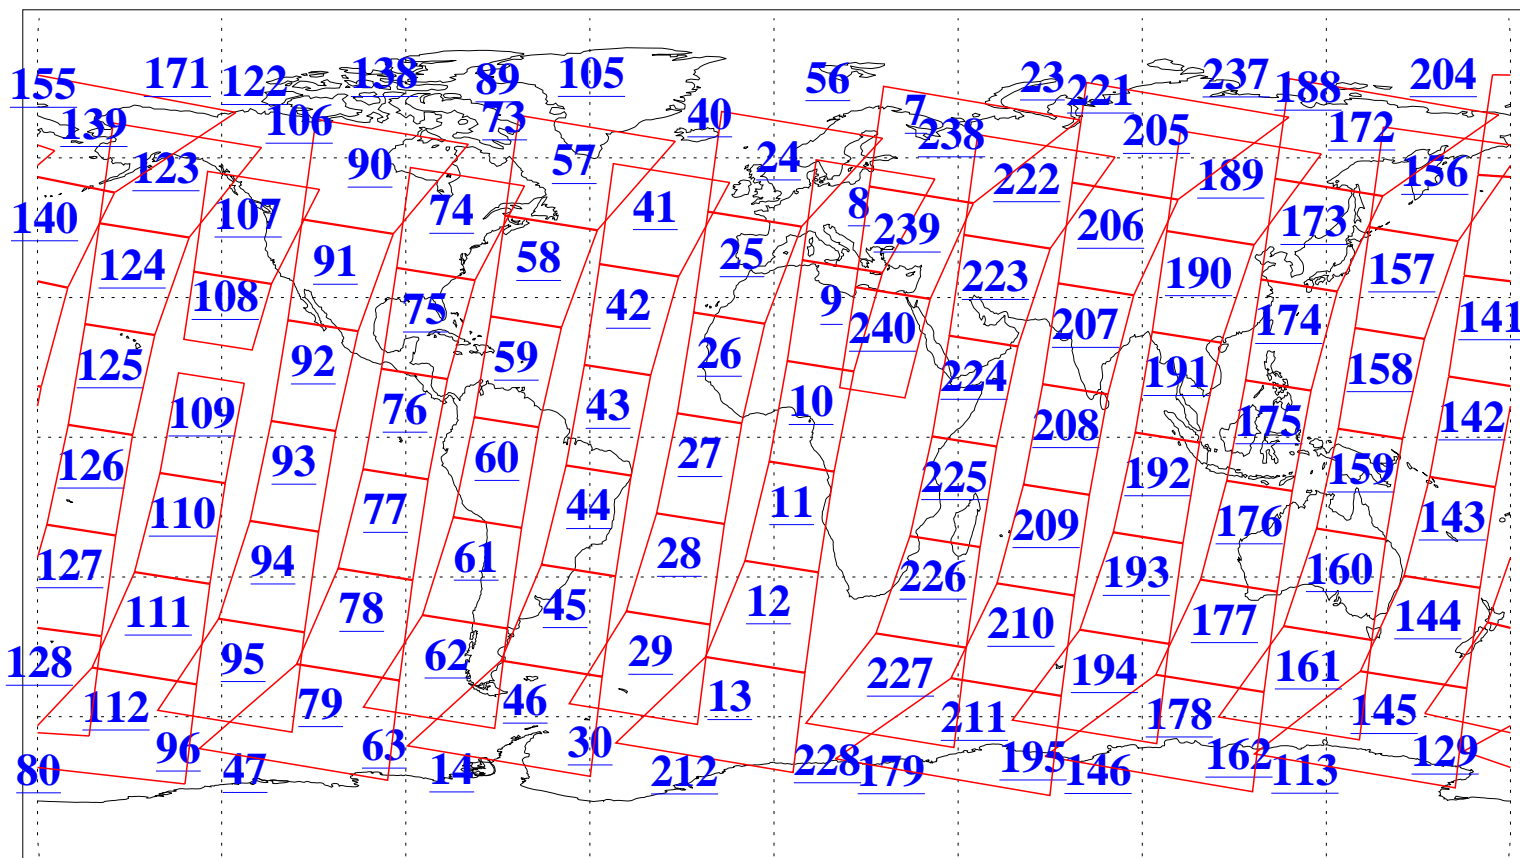

L1B Availability
AMSU Granules: 238
HSB Granules: 0
AIRS Granules: 240

29 Jan 2018
DoY 29
Aqua Day 5749
Granules: 1 to 120

Granules: 121 to 240

Legend: AMSU Available, HSB Available, AIRS Available

L1B Availability
AMSU Granules: 238
HSB Granules: 0
AIRS Granules: 240

29 Jan 2018
DoY 29
Aqua Day 5749

Ascending Granules

Descending Granules

Legend: AMSU Available, HSB Available, AIRS Available

L1B Availability
 AMSU Granules: 238
 HSB Granules: 0
 AIRS Granules: 240

29 Jan 2018
 DoY 29
 Aqua Day 5749

Northern Hemisphere Granules

Southern Hemisphere Granules

Legend: AMSU Available, HSB Available, AIRS Available