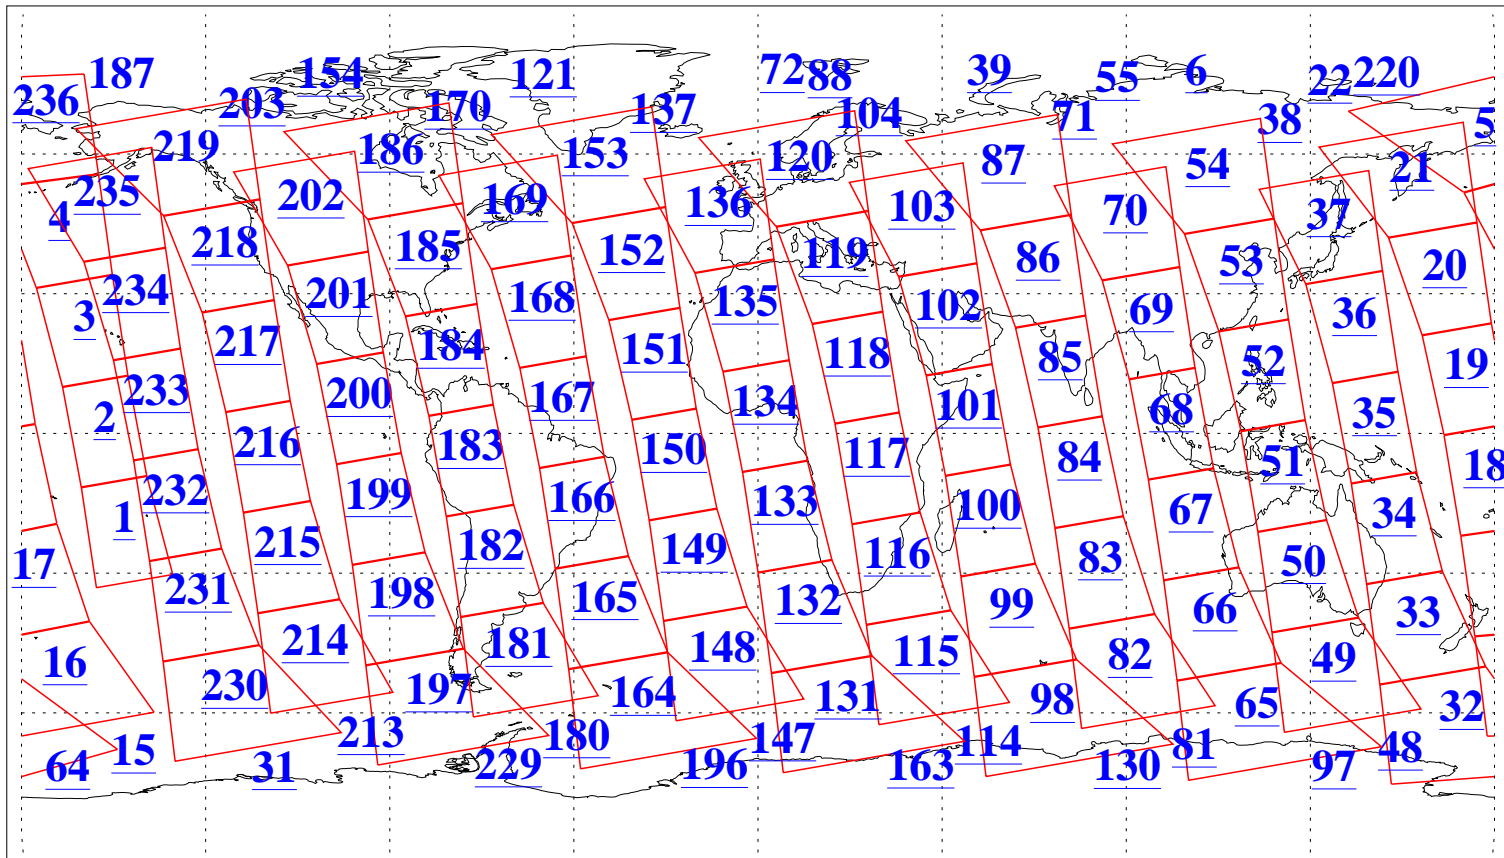

L1B Availability
AMSU Granules: 238
HSB Granules: 0
AIRS Granules: 240

29 Jan 2018
DoY 29
Aqua Day 5749
Granules: 1 to 120

Granules: 121 to 240

Legend: AMSU Available, HSB Available, AIRS Available

L1B Availability
AMSU Granules: 238
HSB Granules: 0
AIRS Granules: 240

29 Jan 2018
DoY 29
Aqua Day 5749

Ascending Granules

Descending Granules

Legend: AMSU Available, HSB Available, AIRS Available

L1B Availability
 AMSU Granules: 238
 HSB Granules: 0
 AIRS Granules: 240

29 Jan 2018
 DoY 29
 Aqua Day 5749

Northern Hemisphere Granules

Southern Hemisphere Granules

Legend: AMSU Available, HSB Available, AIRS Available