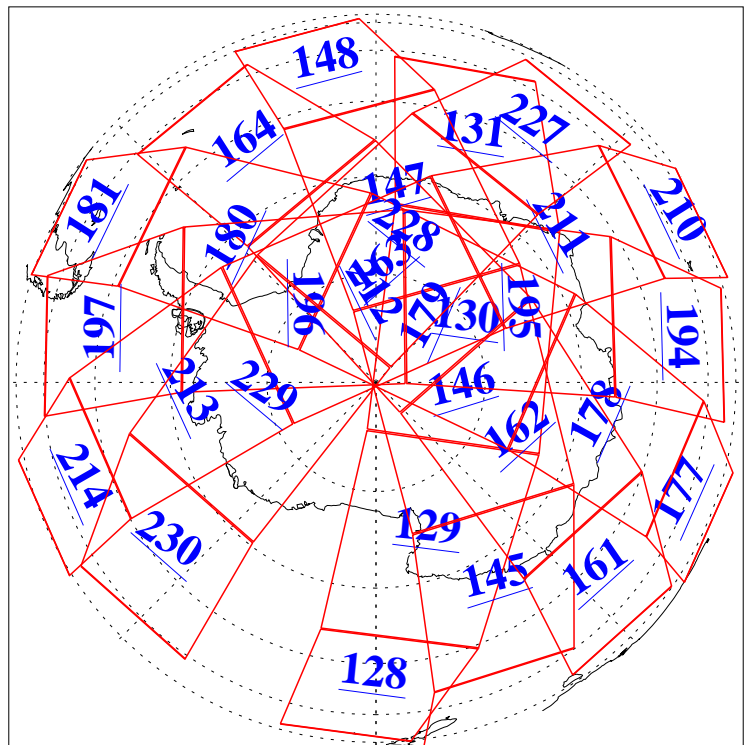

L1B Availability
AMSU Granules: 238
HSB Granules: 0
AIRS Granules: 240

29 Jan 2018
DoY 29
Aqua Day 5749
Granules: 1 to 120

Granules: 121 to 240

Legend: AMSU Available, HSB Available, AIRS Available

L1B Availability
AMSU Granules: 238
HSB Granules: 0
AIRS Granules: 240

29 Jan 2018
DoY 29
Aqua Day 5749

Ascending Granules

Descending Granules

Legend: AMSU Available, HSB Available, AIRS Available

L1B Availability
 AMSU Granules: 238
 HSB Granules: 0
 AIRS Granules: 240

29 Jan 2018
 DoY 29
 Aqua Day 5749

Northern Hemisphere Granules

Southern Hemisphere Granules

Legend: AMSU Available, HSB Available, AIRS Available