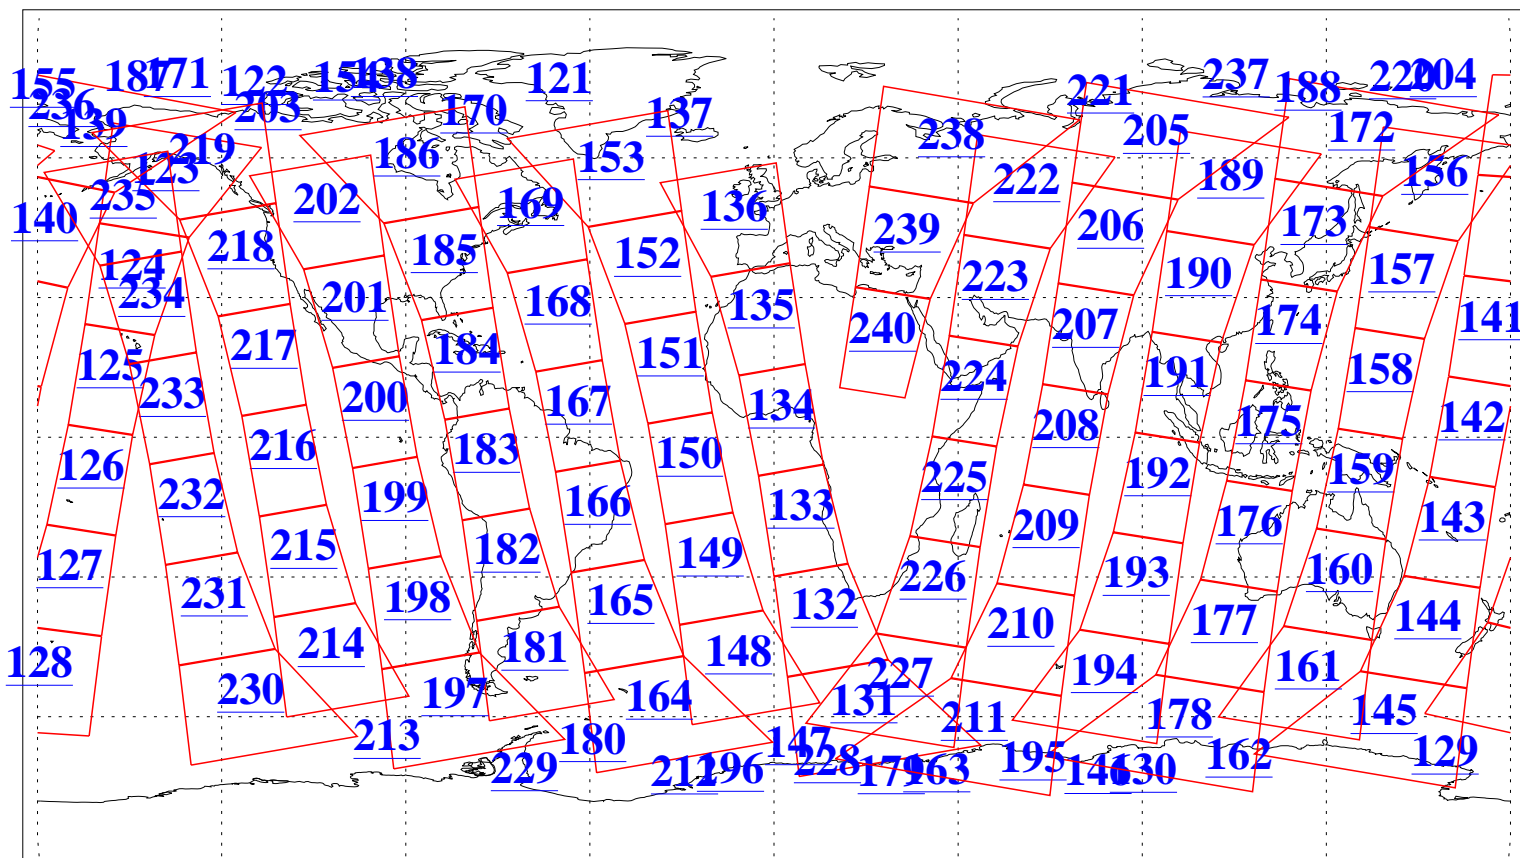

L1B Availability
AMSU Granules: 238
HSB Granules: 0
AIRS Granules: 240

29 Jan 2018
DoY 29
Aqua Day 5749
Granules: 1 to 120

Granules: 121 to 240

Legend: AMSU Available, HSB Available, AIRS Available

L1B Availability
AMSU Granules: 238
HSB Granules: 0
AIRS Granules: 240

29 Jan 2018
DoY 29
Aqua Day 5749

Ascending Granules

Descending Granules

Legend: AMSU Available, HSB Available, AIRS Available

L1B Availability
 AMSU Granules: 238
 HSB Granules: 0
 AIRS Granules: 240

29 Jan 2018
 DoY 29
 Aqua Day 5749

Northern Hemisphere Granules

Southern Hemisphere Granules

Legend: AMSU Available, HSB Available, AIRS Available