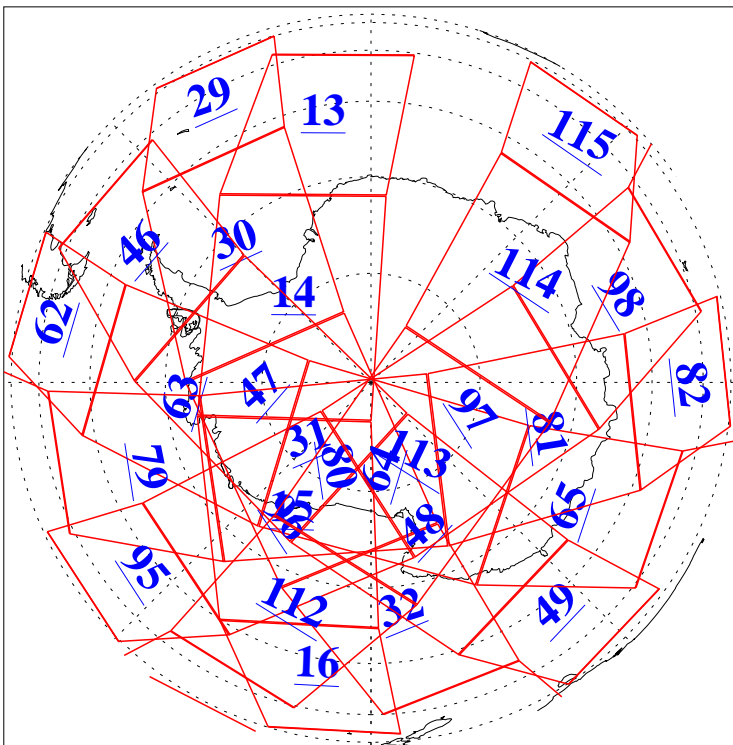

L1B Availability
AMSU Granules: 238
HSB Granules: 0
AIRS Granules: 240

29 Jan 2018
DoY 29
Aqua Day 5749
Granules: 1 to 120

Granules: 121 to 240

Legend: AMSU Available, HSB Available, AIRS Available

L1B Availability
AMSU Granules: 238
HSB Granules: 0
AIRS Granules: 240

29 Jan 2018
DoY 29
Aqua Day 5749

Ascending Granules

Descending Granules

Legend: AMSU Available, HSB Available, AIRS Available

L1B Availability
 AMSU Granules: 238
 HSB Granules: 0
 AIRS Granules: 240

29 Jan 2018
 DoY 29
 Aqua Day 5749

Northern Hemisphere Granules

Southern Hemisphere Granules

Legend: AMSU Available, HSB Available, AIRS Available