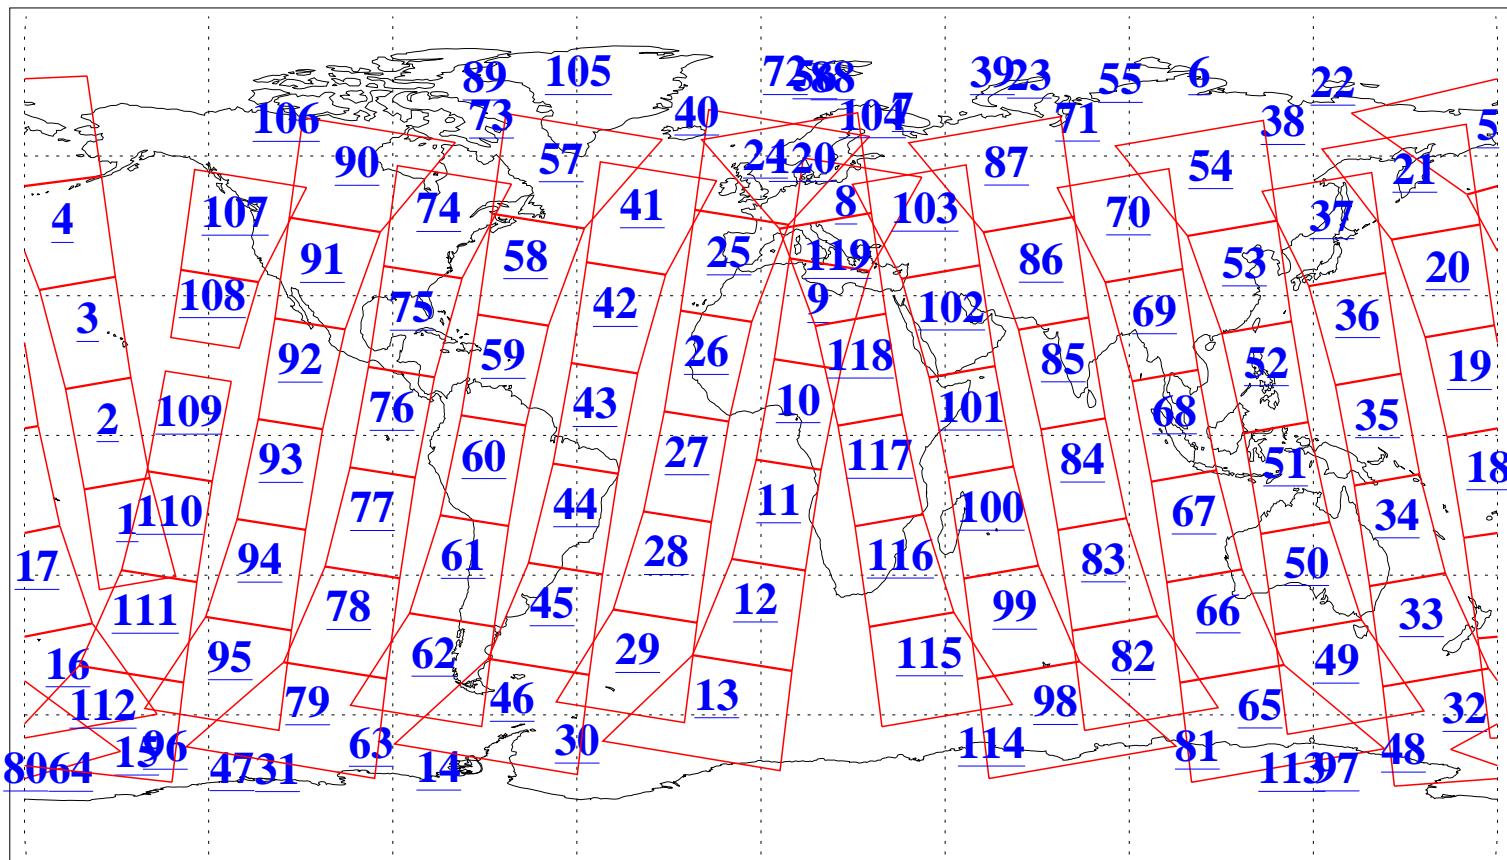

L1B Availability
AMSU Granules: 238
HSB Granules: 0
AIRS Granules: 240

29 Jan 2018
DoY 29
Aqua Day 5749
Granules: 1 to 120

Granules: 121 to 240

Legend: AMSU Available, HSB Available, AIRS Available

L1B Availability
AMSU Granules: 238
HSB Granules: 0
AIRS Granules: 240

29 Jan 2018
DoY 29
Aqua Day 5749

Ascending Granules

Descending Granules

Legend: AMSU Available, HSB Available, AIRS Available

L1B Availability
 AMSU Granules: 238
 HSB Granules: 0
 AIRS Granules: 240

29 Jan 2018
 DoY 29
 Aqua Day 5749

Northern Hemisphere Granules

Southern Hemisphere Granules

Legend: AMSU Available, HSB Available, AIRS Available