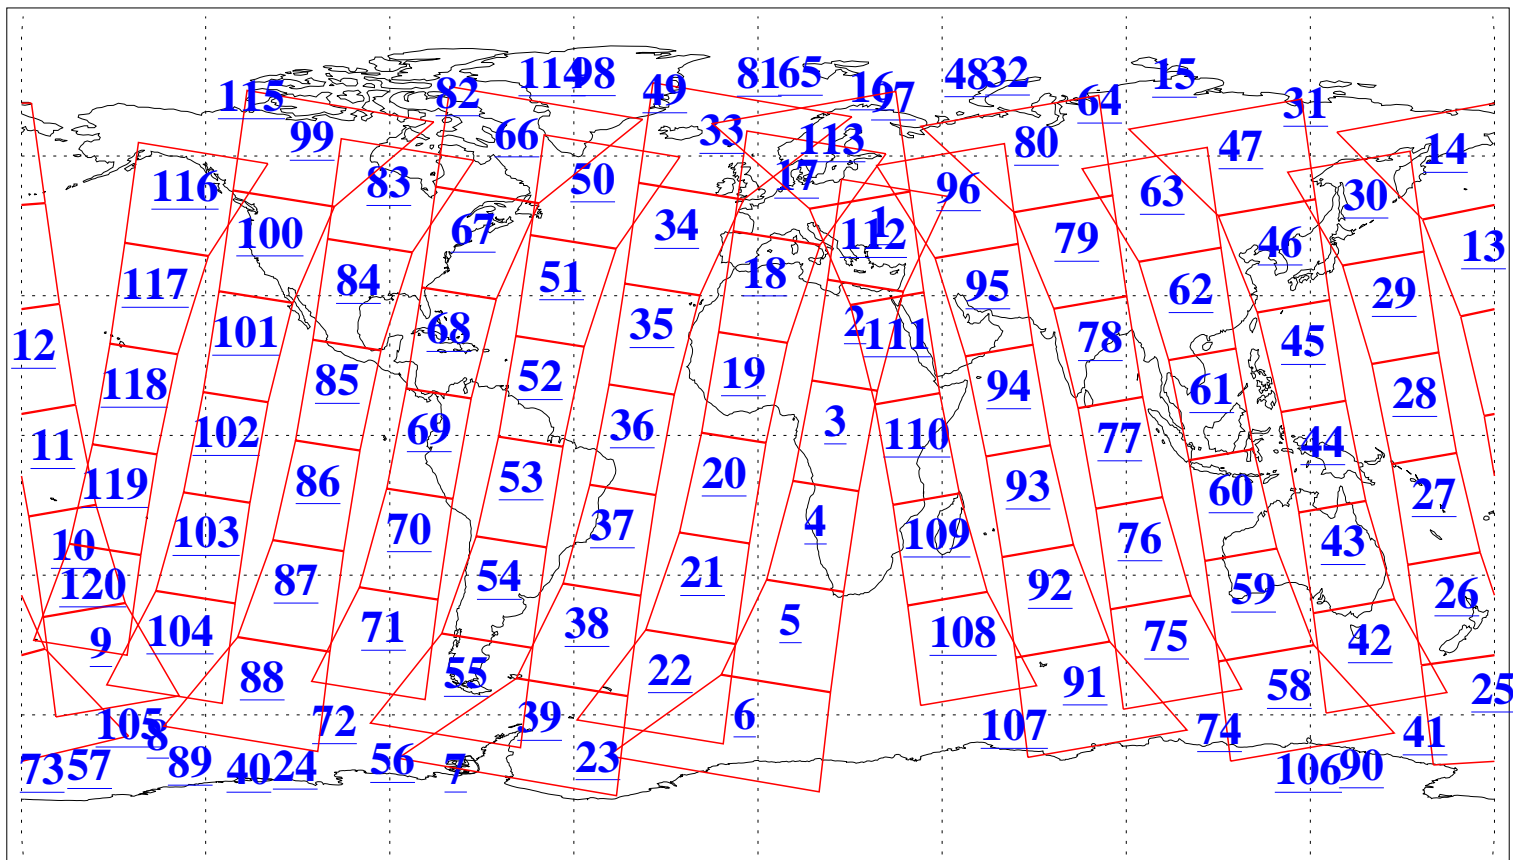

L1B Availability
AMSU Granules: 240
HSB Granules: 0
AIRS Granules: 240

28 Jan 2018
DoY 28
Aqua Day 5748
Granules: 1 to 120

Granules: 121 to 240

Legend: AMSU Available, HSB Available, AIRS Available

L1B Availability
AMSU Granules: 240
HSB Granules: 0
AIRS Granules: 240

28 Jan 2018
DoY 28
Aqua Day 5748

Ascending Granules

Descending Granules

Legend: AMSU Available, HSB Available, AIRS Available

L1B Availability
 AMSU Granules: 240
 HSB Granules: 0
 AIRS Granules: 240

28 Jan 2018
 DoY 28
 Aqua Day 5748

Northern Hemisphere Granules

Southern Hemisphere Granules

Legend: AMSU Available, HSB Available, AIRS Available