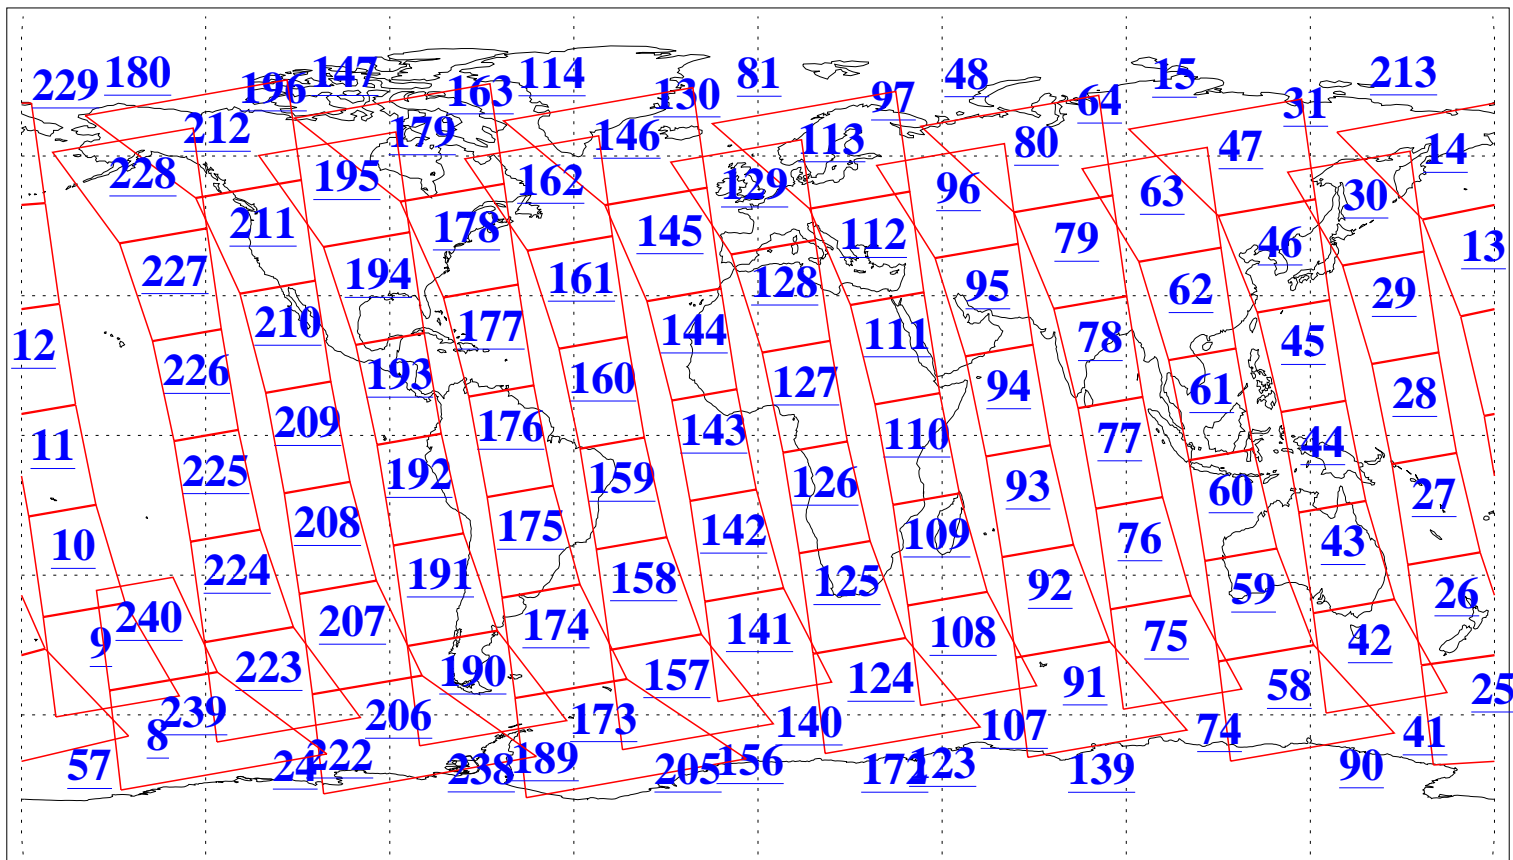

L1B Availability
AMSU Granules: 240
HSB Granules: 0
AIRS Granules: 240

28 Jan 2018
DoY 28
Aqua Day 5748
Granules: 1 to 120

Granules: 121 to 240

Legend: AMSU Available, HSB Available, AIRS Available

L1B Availability
AMSU Granules: 240
HSB Granules: 0
AIRS Granules: 240

28 Jan 2018
DoY 28
Aqua Day 5748

Ascending Granules

Descending Granules

Legend: AMSU Available, HSB Available, AIRS Available

L1B Availability
 AMSU Granules: 240
 HSB Granules: 0
 AIRS Granules: 240

28 Jan 2018
 DoY 28
 Aqua Day 5748

Northern Hemisphere Granules

Southern Hemisphere Granules

Legend: AMSU Available, HSB Available, AIRS Available