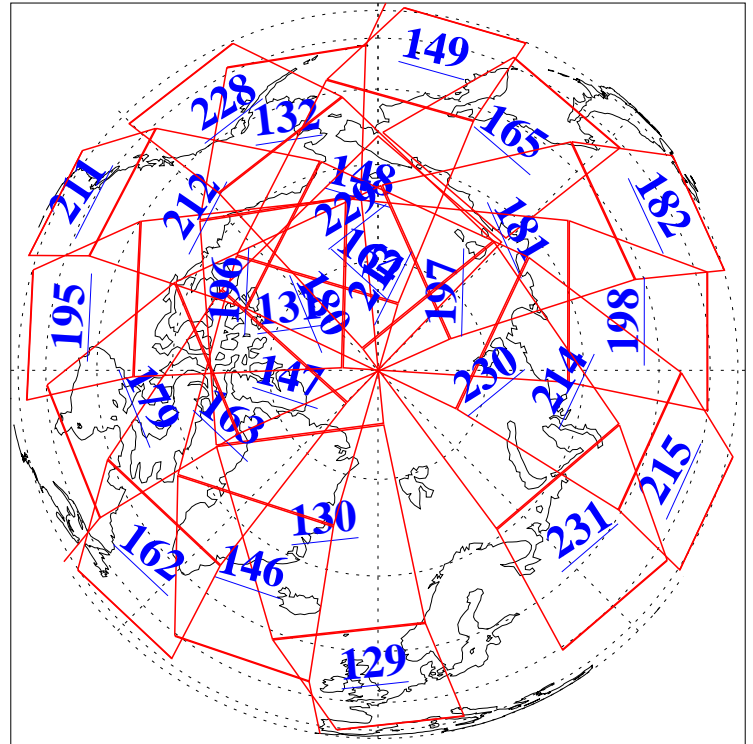

L1B Availability
AMSU Granules: 240
HSB Granules: 0
AIRS Granules: 240

28 Jan 2018
DoY 28
Aqua Day 5748
Granules: 1 to 120

Granules: 121 to 240

Legend: AMSU Available, HSB Available, AIRS Available

L1B Availability
AMSU Granules: 240
HSB Granules: 0
AIRS Granules: 240

28 Jan 2018
DoY 28
Aqua Day 5748

Ascending Granules

Descending Granules

Legend: AMSU Available, HSB Available, AIRS Available

L1B Availability
 AMSU Granules: 240
 HSB Granules: 0
 AIRS Granules: 240

28 Jan 2018
 DoY 28
 Aqua Day 5748

Northern Hemisphere Granules

Southern Hemisphere Granules

Legend: AMSU Available, HSB Available, AIRS Available