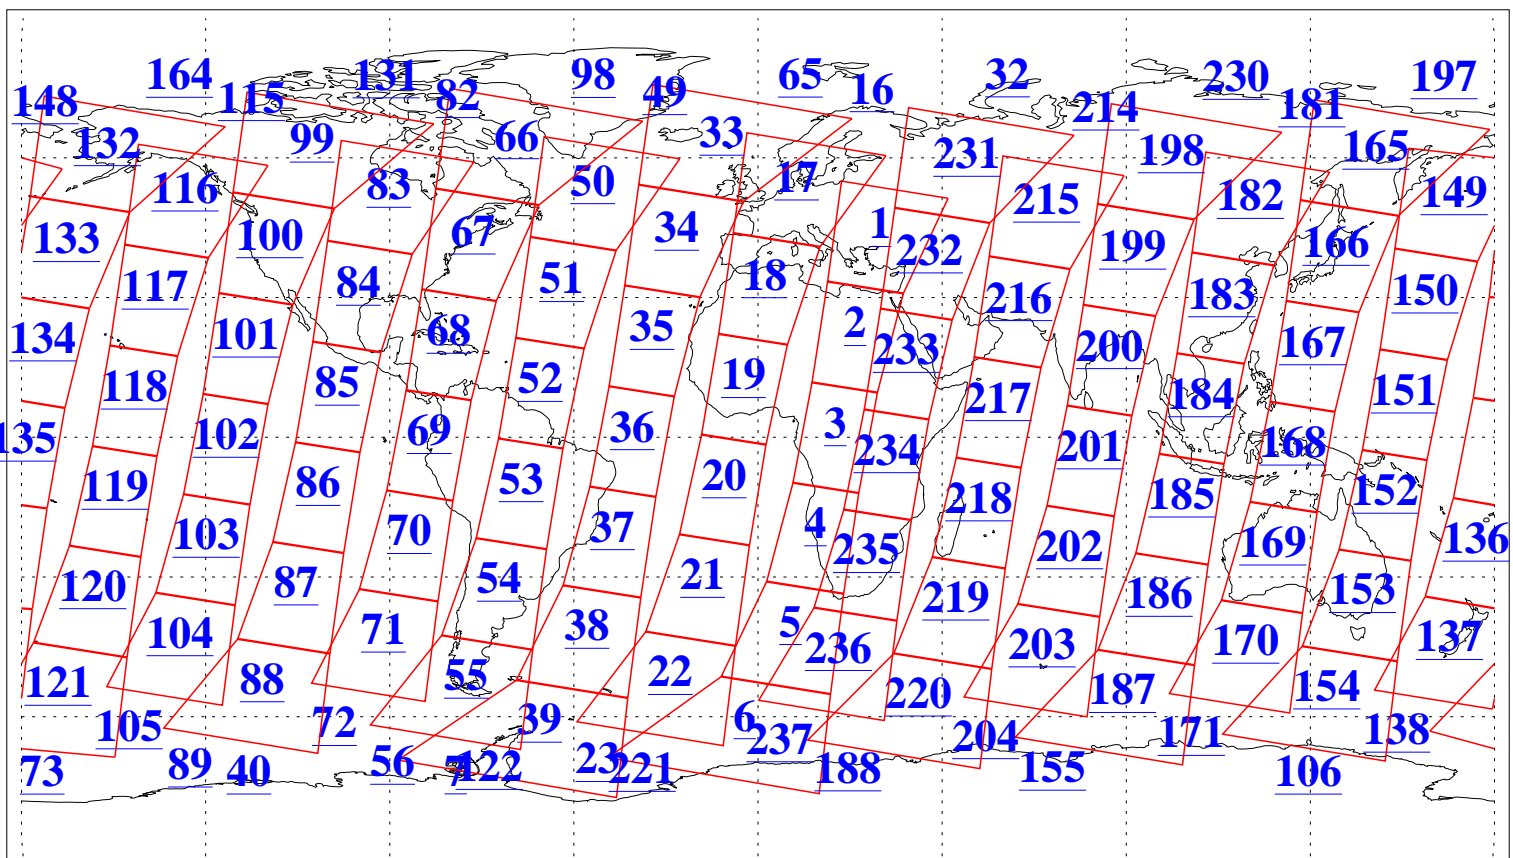

L1B Availability
AMSU Granules: 240
HSB Granules: 0
AIRS Granules: 240

28 Jan 2018
DoY 28
Aqua Day 5748
Granules: 1 to 120

Granules: 121 to 240

Legend: AMSU Available, HSB Available, AIRS Available

L1B Availability
AMSU Granules: 240
HSB Granules: 0
AIRS Granules: 240

28 Jan 2018
DoY 28
Aqua Day 5748

Ascending Granules

Descending Granules

Legend: AMSU Available, HSB Available, AIRS Available

L1B Availability
 AMSU Granules: 240
 HSB Granules: 0
 AIRS Granules: 240

28 Jan 2018
 DoY 28
 Aqua Day 5748

Northern Hemisphere Granules

Southern Hemisphere Granules

Legend: AMSU Available, HSB Available, AIRS Available