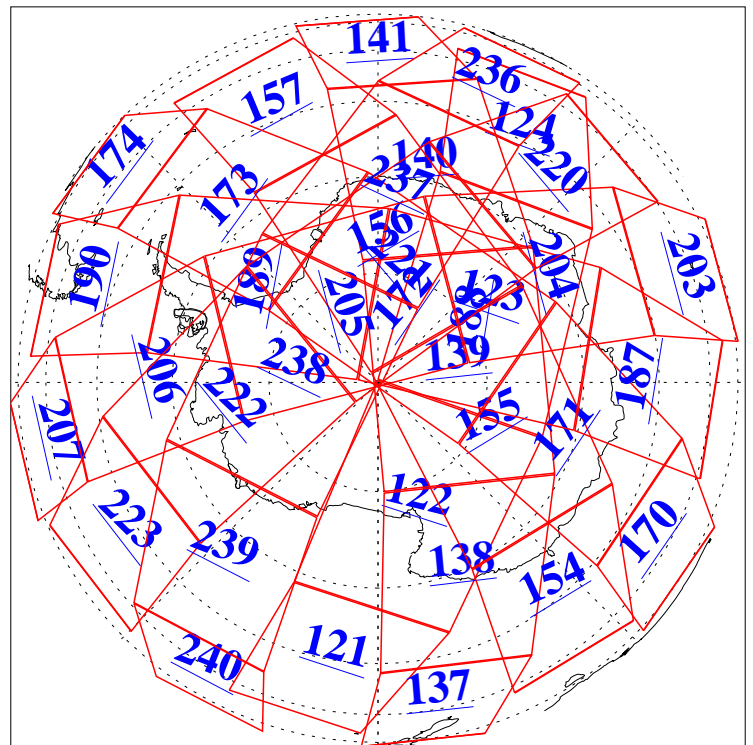

L1B Availability
AMSU Granules: 240
HSB Granules: 0
AIRS Granules: 240

28 Jan 2018
DoY 28
Aqua Day 5748
Granules: 1 to 120

Granules: 121 to 240

Legend: AMSU Available, HSB Available, AIRS Available

L1B Availability
AMSU Granules: 240
HSB Granules: 0
AIRS Granules: 240

28 Jan 2018
DoY 28
Aqua Day 5748

Ascending Granules

Descending Granules

Legend: AMSU Available, HSB Available, AIRS Available

L1B Availability
 AMSU Granules: 240
 HSB Granules: 0
 AIRS Granules: 240

28 Jan 2018
 DoY 28
 Aqua Day 5748

Northern Hemisphere Granules

Southern Hemisphere Granules

Legend: AMSU Available, HSB Available, AIRS Available