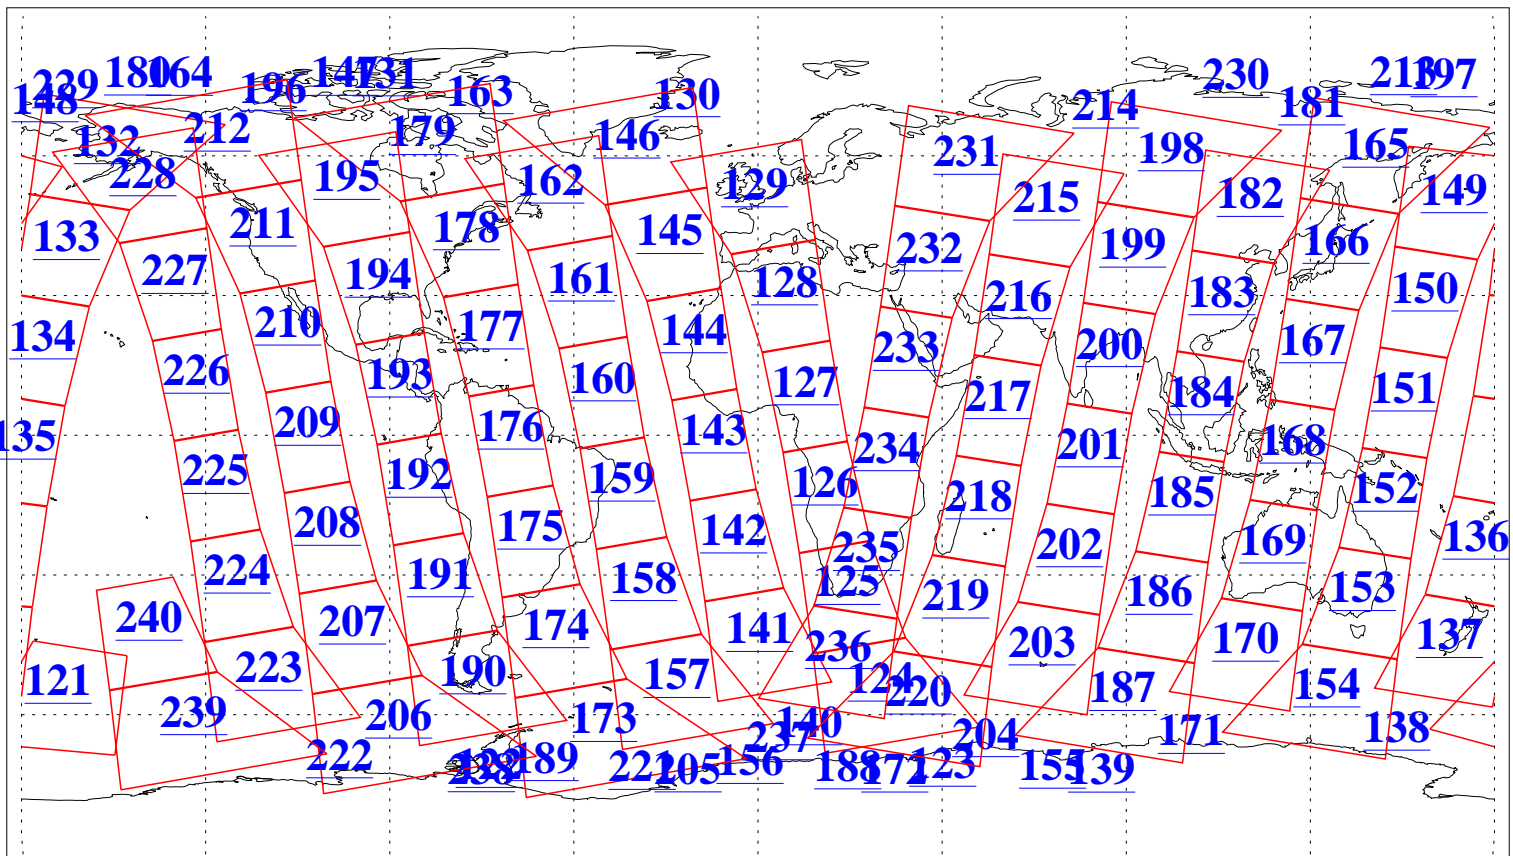

L1B Availability
AMSU Granules: 240
HSB Granules: 0
AIRS Granules: 240

28 Jan 2018
DoY 28
Aqua Day 5748
Granules: 1 to 120

Granules: 121 to 240

Legend: AMSU Available, HSB Available, AIRS Available

L1B Availability
AMSU Granules: 240
HSB Granules: 0
AIRS Granules: 240

28 Jan 2018
DoY 28
Aqua Day 5748

Ascending Granules

Descending Granules

Legend: AMSU Available, HSB Available, AIRS Available

L1B Availability
 AMSU Granules: 240
 HSB Granules: 0
 AIRS Granules: 240

28 Jan 2018
 DoY 28
 Aqua Day 5748

Northern Hemisphere Granules

Southern Hemisphere Granules

Legend: AMSU Available, HSB Available, AIRS Available