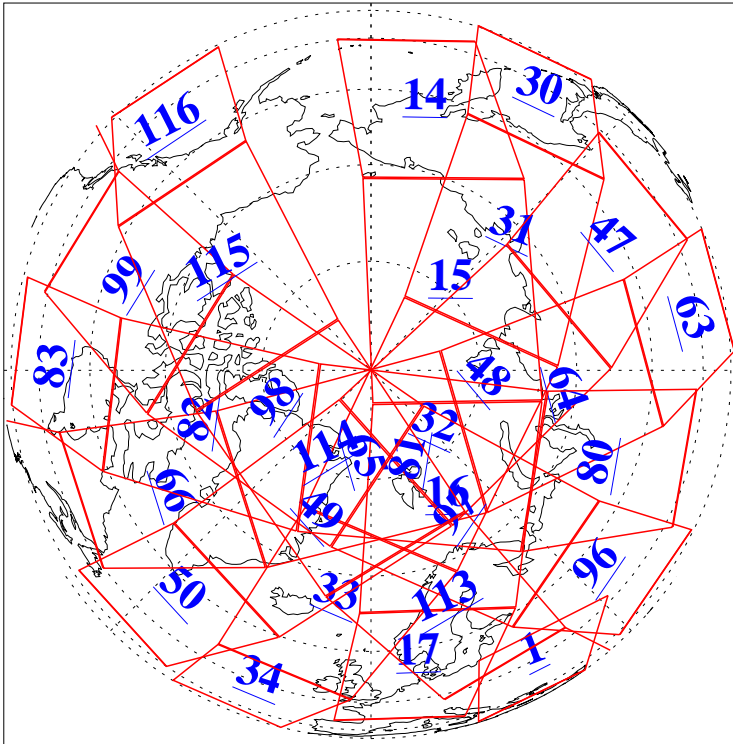

L1B Availability
AMSU Granules: 240
HSB Granules: 0
AIRS Granules: 240

28 Jan 2018
DoY 28
Aqua Day 5748
Granules: 1 to 120

Granules: 121 to 240

Legend: AMSU Available, HSB Available, AIRS Available

L1B Availability
AMSU Granules: 240
HSB Granules: 0
AIRS Granules: 240

28 Jan 2018
DoY 28
Aqua Day 5748

Ascending Granules

Descending Granules

Legend: AMSU Available, HSB Available, AIRS Available

L1B Availability
 AMSU Granules: 240
 HSB Granules: 0
 AIRS Granules: 240

28 Jan 2018
 DoY 28
 Aqua Day 5748

Northern Hemisphere Granules

Southern Hemisphere Granules

Legend: AMSU Available, HSB Available, AIRS Available