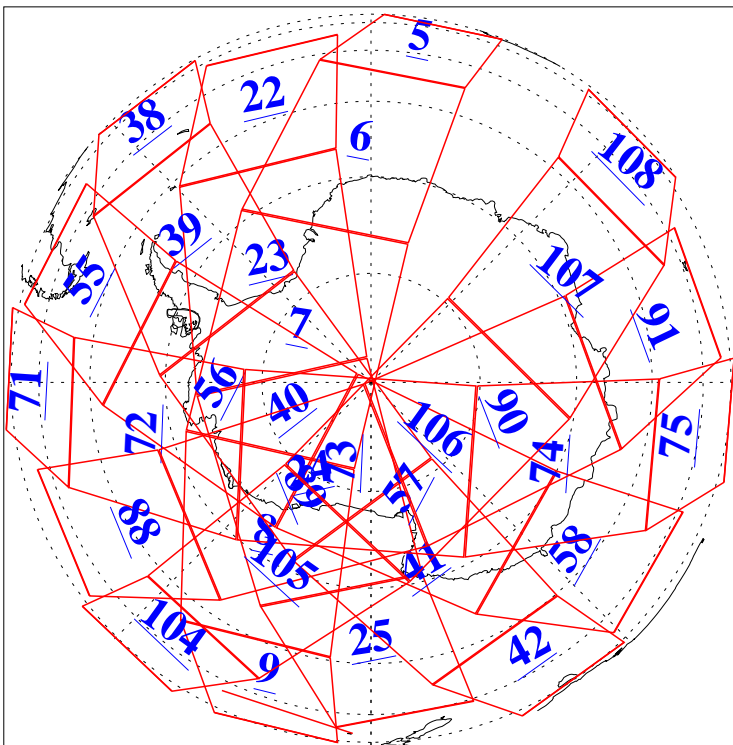

L1B Availability
AMSU Granules: 240
HSB Granules: 0
AIRS Granules: 240

28 Jan 2018
DoY 28
Aqua Day 5748
Granules: 1 to 120

Granules: 121 to 240

Legend: AMSU Available, HSB Available, AIRS Available

L1B Availability
AMSU Granules: 240
HSB Granules: 0
AIRS Granules: 240

28 Jan 2018
DoY 28
Aqua Day 5748

Ascending Granules

Descending Granules

Legend: AMSU Available, HSB Available, AIRS Available

L1B Availability
 AMSU Granules: 240
 HSB Granules: 0
 AIRS Granules: 240

28 Jan 2018
 DoY 28
 Aqua Day 5748

Northern Hemisphere Granules

Southern Hemisphere Granules

Legend: AMSU Available, HSB Available, AIRS Available