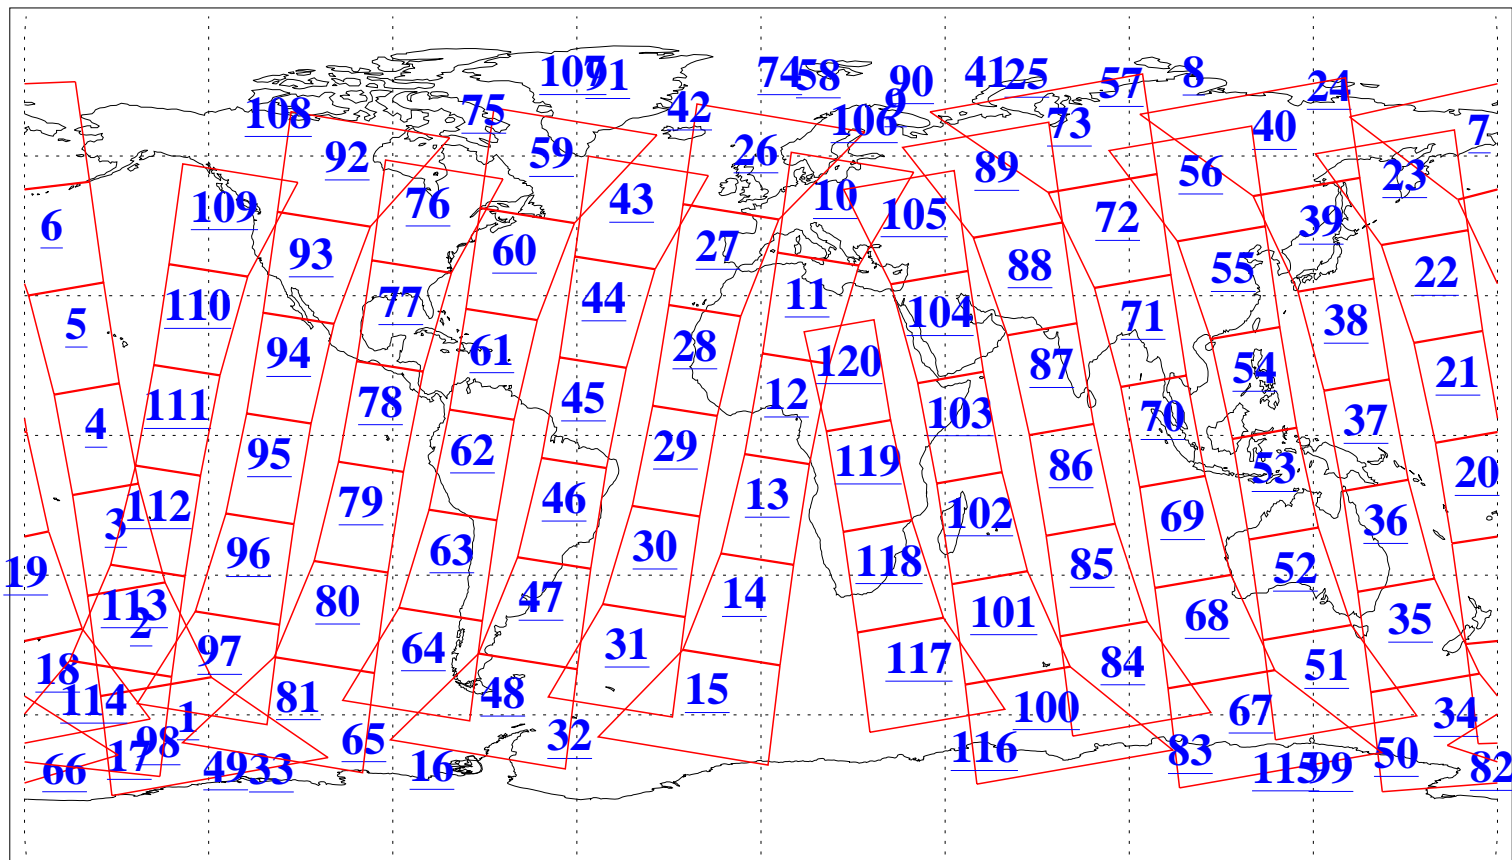

L1B Availability
AMSU Granules: 238
HSB Granules: 0
AIRS Granules: 238

27 Jan 2018
DoY 27
Aqua Day 5747
Granules: 1 to 120

Granules: 121 to 240

Legend: AMSU Available, HSB Available, AIRS Available

L1B Availability
AMSU Granules: 238
HSB Granules: 0
AIRS Granules: 238

27 Jan 2018
DoY 27
Aqua Day 5747
Ascending Granules

Descending Granules

Legend: AMSU Available, HSB Available, AIRS Available

L1B Availability
 AMSU Granules: 238
 HSB Granules: 0
 AIRS Granules: 238

27 Jan 2018
 DoY 27
 Aqua Day 5747

Northern Hemisphere Granules

Southern Hemisphere Granules

Legend: AMSU Available, HSB Available, AIRS Available