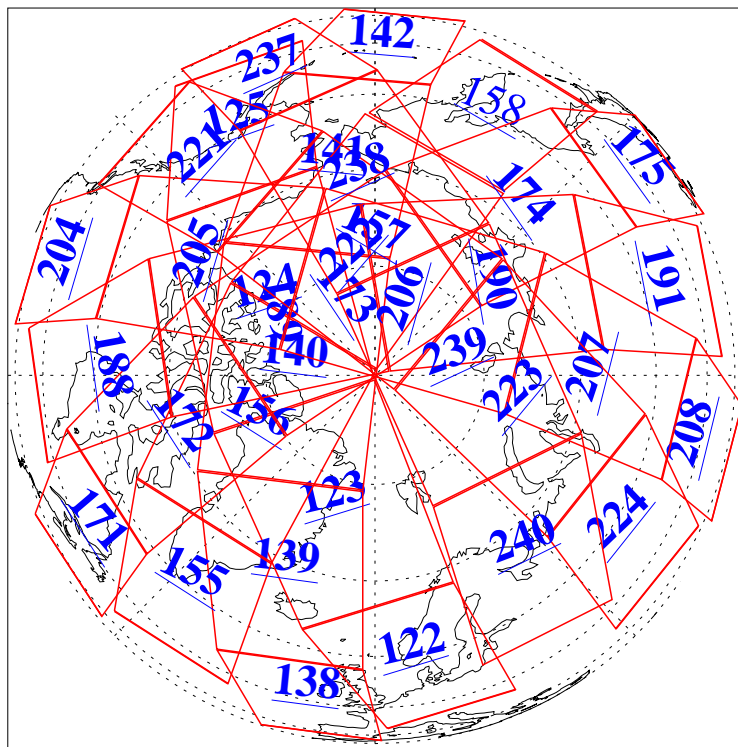

L1B Availability
AMSU Granules: 238
HSB Granules: 0
AIRS Granules: 238

27 Jan 2018
DoY 27
Aqua Day 5747
Granules: 1 to 120

Granules: 121 to 240

Legend: AMSU Available, HSB Available, AIRS Available

L1B Availability
AMSU Granules: 238
HSB Granules: 0
AIRS Granules: 238

27 Jan 2018
DoY 27
Aqua Day 5747
Ascending Granules

Descending Granules

Legend: AMSU Available, HSB Available, AIRS Available

L1B Availability
 AMSU Granules: 238
 HSB Granules: 0
 AIRS Granules: 238

27 Jan 2018
 DoY 27
 Aqua Day 5747

Northern Hemisphere Granules

Southern Hemisphere Granules

Legend: AMSU Available, HSB Available, AIRS Available