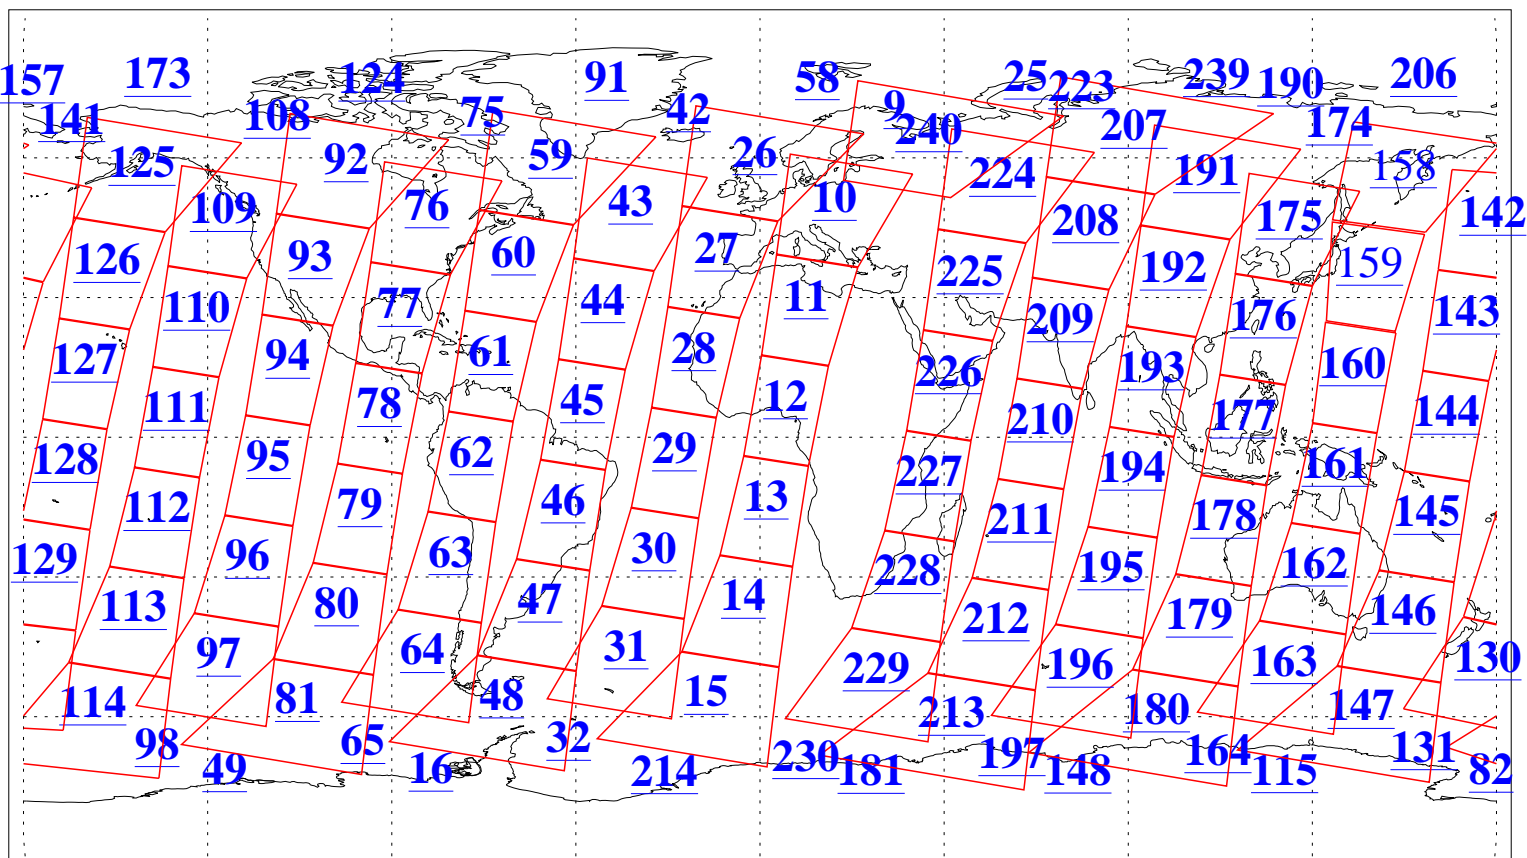

L1B Availability
AMSU Granules: 238
HSB Granules: 0
AIRS Granules: 238

27 Jan 2018
DoY 27
Aqua Day 5747
Granules: 1 to 120

Granules: 121 to 240

Legend: AMSU Available, HSB Available, AIRS Available

L1B Availability
AMSU Granules: 238
HSB Granules: 0
AIRS Granules: 238

27 Jan 2018
DoY 27
Aqua Day 5747
Ascending Granules

Descending Granules

Legend: AMSU Available, HSB Available, AIRS Available

L1B Availability
 AMSU Granules: 238
 HSB Granules: 0
 AIRS Granules: 238

27 Jan 2018
 DoY 27
 Aqua Day 5747

Northern Hemisphere Granules

Southern Hemisphere Granules

Legend: AMSU Available, HSB Available, AIRS Available