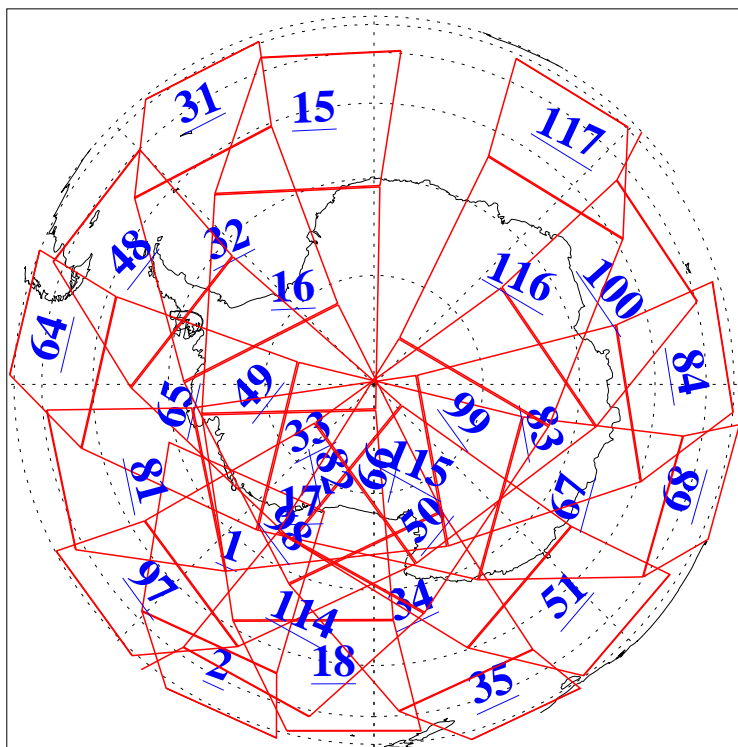

L1B Availability
AMSU Granules: 238
HSB Granules: 0
AIRS Granules: 238

27 Jan 2018
DoY 27
Aqua Day 5747
Granules: 1 to 120

Granules: 121 to 240

Legend: AMSU Available, HSB Available, AIRS Available

L1B Availability
AMSU Granules: 238
HSB Granules: 0
AIRS Granules: 238

27 Jan 2018
DoY 27
Aqua Day 5747
Ascending Granules

Descending Granules

Legend: AMSU Available, HSB Available, AIRS Available

L1B Availability
 AMSU Granules: 238
 HSB Granules: 0
 AIRS Granules: 238

27 Jan 2018
 DoY 27
 Aqua Day 5747

Northern Hemisphere Granules

Southern Hemisphere Granules

Legend: AMSU Available, HSB Available, AIRS Available