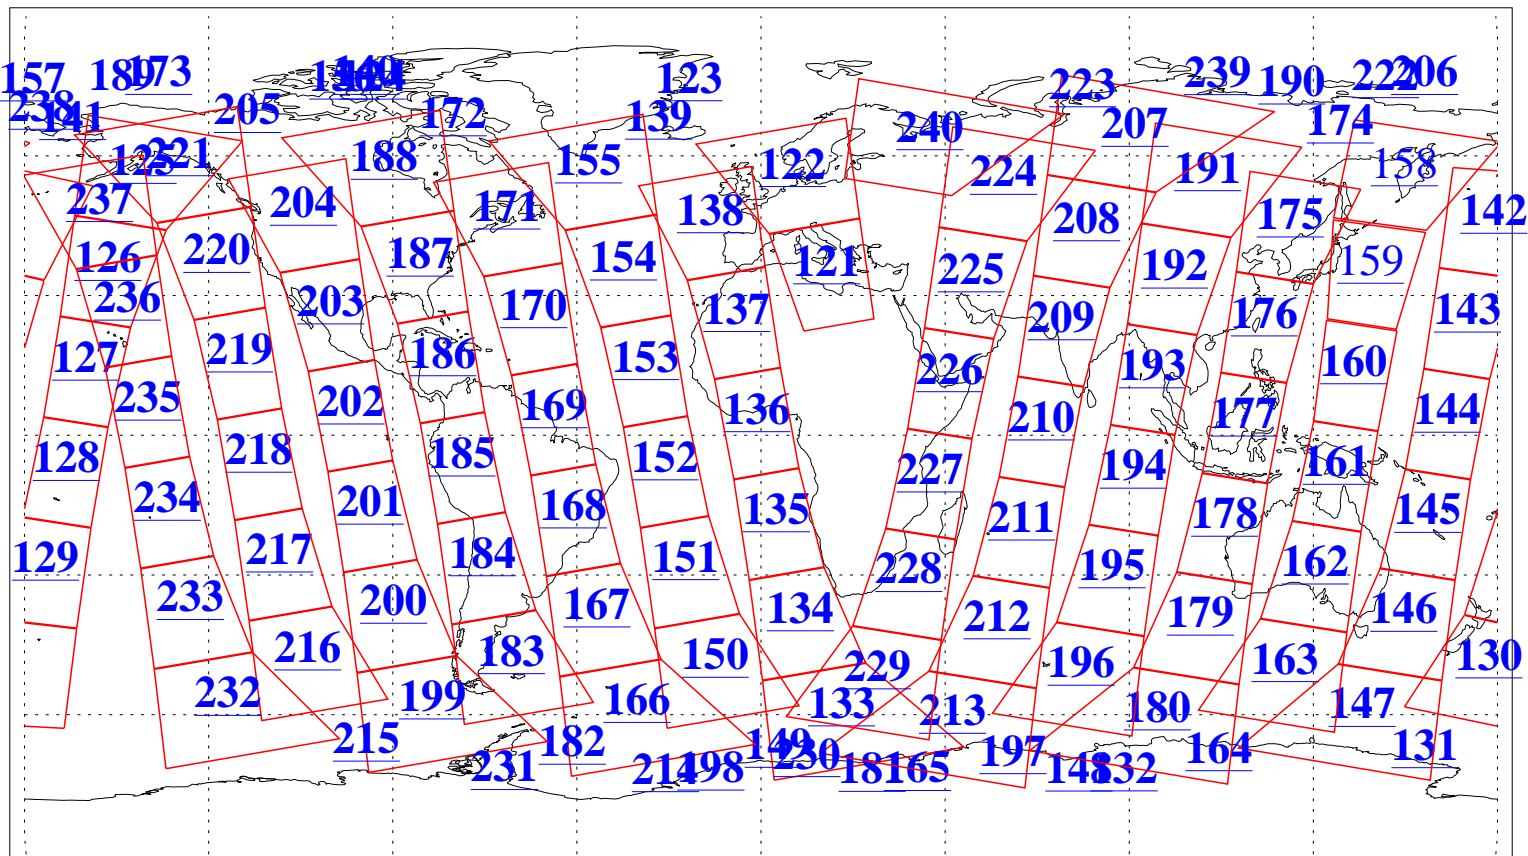

L1B Availability
AMSU Granules: 238
HSB Granules: 0
AIRS Granules: 238

27 Jan 2018
DoY 27
Aqua Day 5747
Granules: 1 to 120

Granules: 121 to 240

Legend: AMSU Available, HSB Available, AIRS Available

L1B Availability
AMSU Granules: 238
HSB Granules: 0
AIRS Granules: 238

27 Jan 2018
DoY 27
Aqua Day 5747
Ascending Granules

Descending Granules

Legend: AMSU Available, HSB Available, AIRS Available

L1B Availability
 AMSU Granules: 238
 HSB Granules: 0
 AIRS Granules: 238

27 Jan 2018
 DoY 27
 Aqua Day 5747

Northern Hemisphere Granules

Southern Hemisphere Granules

Legend: AMSU Available, HSB Available, AIRS Available