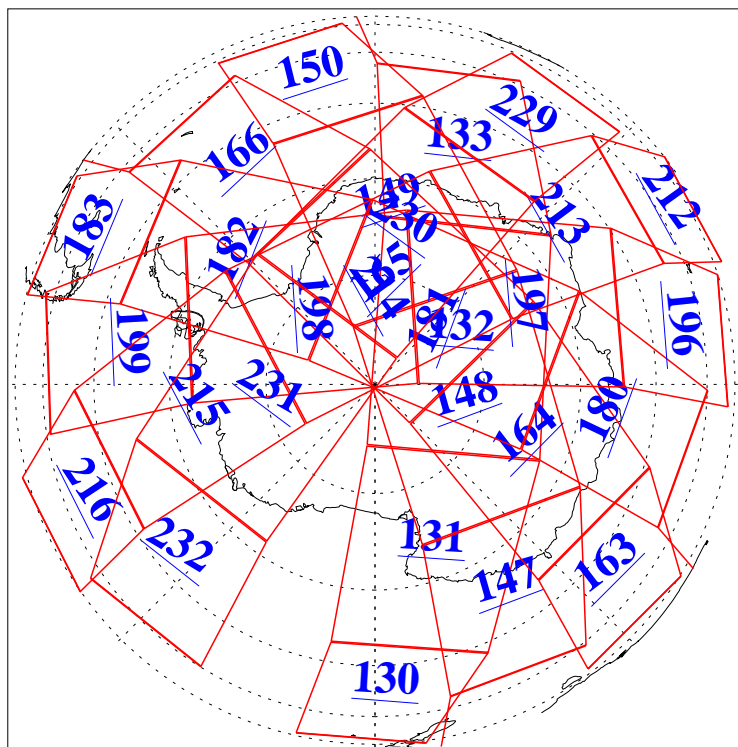

27 Jan 2018
DoY 27
Aqua Day 5747
Ascending Granules

Descending Granules

Legend: AMSU Available, HSB Available, AIRS Available

L1B Availability
 AMSU Granules: 238
 HSB Granules: 0
 AIRS Granules: 238

27 Jan 2018
 DoY 27
 Aqua Day 5747

Northern Hemisphere Granules

Southern Hemisphere Granules

Legend: AMSU Available, HSB Available, AIRS Available