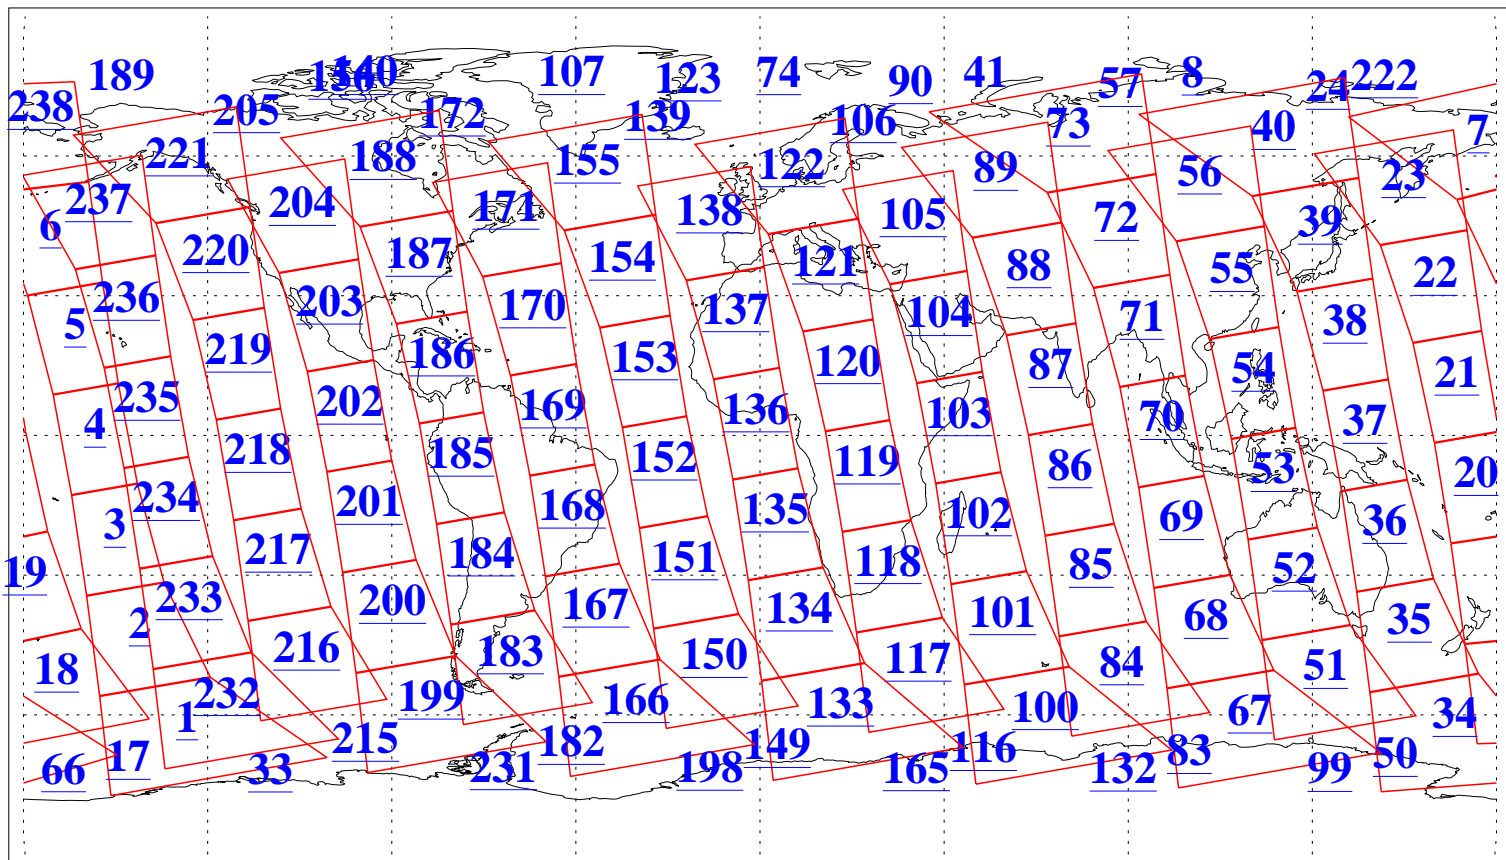

L1B Availability
AMSU Granules: 238
HSB Granules: 0
AIRS Granules: 238

27 Jan 2018
DoY 27
Aqua Day 5747
Granules: 1 to 120

Granules: 121 to 240

Legend: AMSU Available, HSB Available, AIRS Available

L1B Availability
AMSU Granules: 238
HSB Granules: 0
AIRS Granules: 238

27 Jan 2018
DoY 27
Aqua Day 5747
Ascending Granules

Descending Granules

Legend: AMSU Available, HSB Available, AIRS Available

L1B Availability
 AMSU Granules: 238
 HSB Granules: 0
 AIRS Granules: 238

27 Jan 2018
 DoY 27
 Aqua Day 5747

Northern Hemisphere Granules

Southern Hemisphere Granules

Legend: AMSU Available, HSB Available, AIRS Available