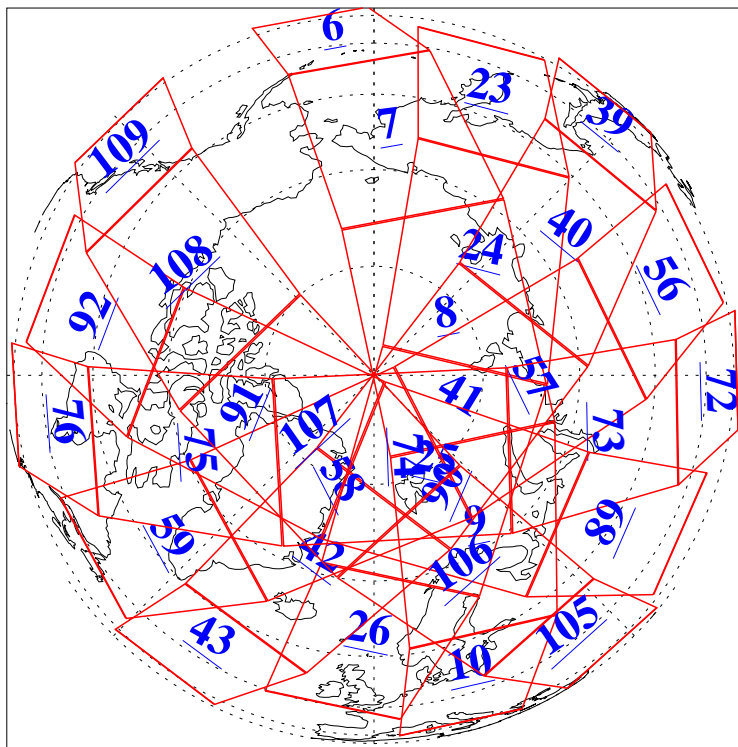

L1B Availability
AMSU Granules: 238
HSB Granules: 0
AIRS Granules: 238

27 Jan 2018
DoY 27
Aqua Day 5747
Granules: 1 to 120

Granules: 121 to 240

Legend: AMSU Available, HSB Available, AIRS Available

L1B Availability
AMSU Granules: 238
HSB Granules: 0
AIRS Granules: 238

27 Jan 2018
DoY 27
Aqua Day 5747
Ascending Granules

Descending Granules

Legend: AMSU Available, HSB Available, AIRS Available

L1B Availability
 AMSU Granules: 238
 HSB Granules: 0
 AIRS Granules: 238

27 Jan 2018
 DoY 27
 Aqua Day 5747

Northern Hemisphere Granules

Southern Hemisphere Granules

Legend: AMSU Available, HSB Available, AIRS Available