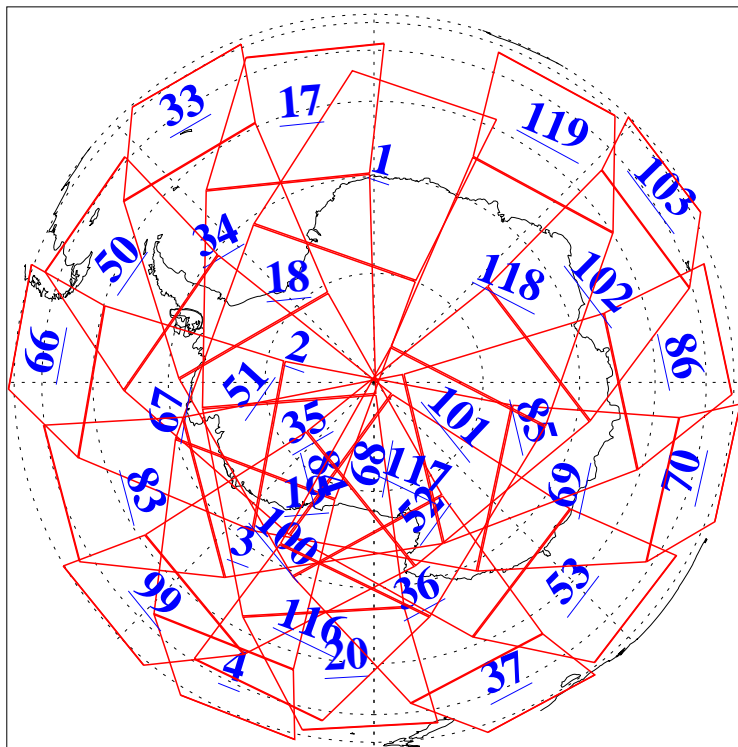

L1B Availability
AMSU Granules: 240
HSB Granules: 0
AIRS Granules: 240

25 Jan 2018
DoY 25
Aqua Day 5745
Granules: 1 to 120

Granules: 121 to 240

Legend: AMSU Available, HSB Available, AIRS Available

L1B Availability
AMSU Granules: 240
HSB Granules: 0
AIRS Granules: 240

25 Jan 2018
DoY 25
Aqua Day 5745
Ascending Granules

Descending Granules

Legend: AMSU Available, HSB Available, AIRS Available

L1B Availability
 AMSU Granules: 240
 HSB Granules: 0
 AIRS Granules: 240

25 Jan 2018
 DoY 25
 Aqua Day 5745

Northern Hemisphere Granules

Southern Hemisphere Granules

Legend: AMSU Available, HSB Available, AIRS Available