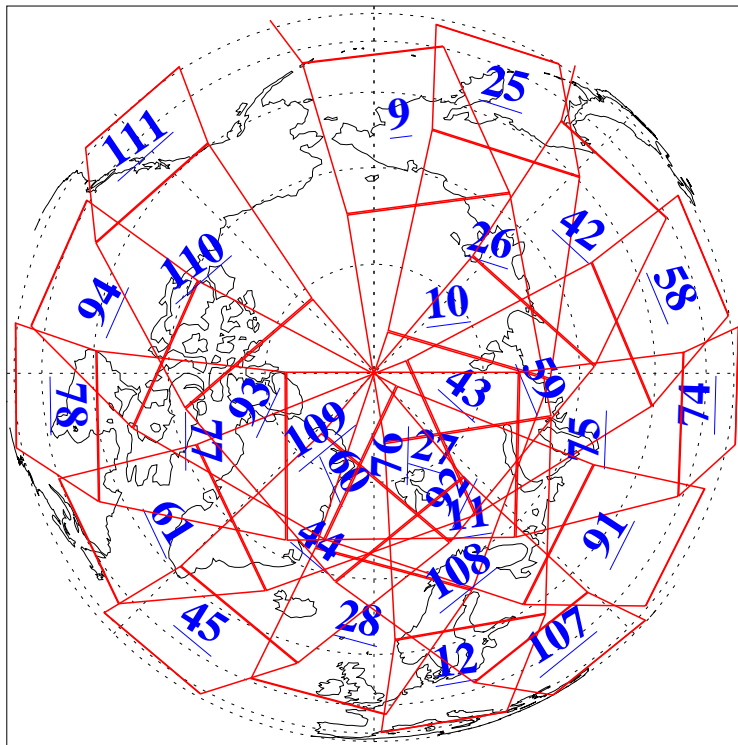

L1B Availability
AMSU Granules: 240
HSB Granules: 0
AIRS Granules: 240

25 Jan 2018
DoY 25
Aqua Day 5745
Granules: 1 to 120

Granules: 121 to 240

Legend: AMSU Available, HSB Available, AIRS Available

L1B Availability
AMSU Granules: 240
HSB Granules: 0
AIRS Granules: 240

25 Jan 2018
DoY 25
Aqua Day 5745
Ascending Granules

Descending Granules

Legend: AMSU Available, HSB Available, AIRS Available

L1B Availability
 AMSU Granules: 240
 HSB Granules: 0
 AIRS Granules: 240

25 Jan 2018
 DoY 25
 Aqua Day 5745

Northern Hemisphere Granules

Southern Hemisphere Granules

Legend: AMSU Available, HSB Available, AIRS Available