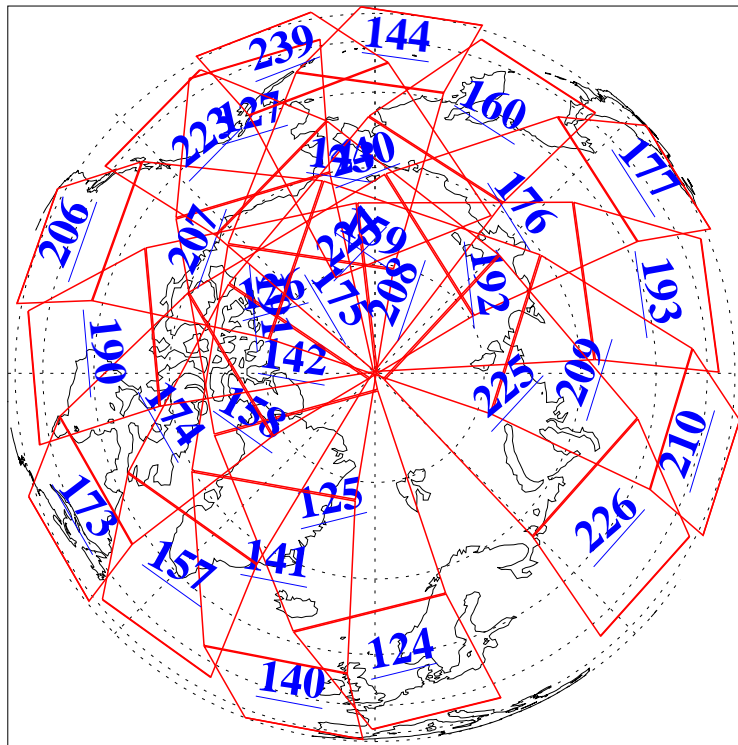

L1B Availability
AMSU Granules: 240
HSB Granules: 0
AIRS Granules: 240

25 Jan 2018
DoY 25
Aqua Day 5745
Granules: 1 to 120

Granules: 121 to 240

Legend: AMSU Available, HSB Available, AIRS Available

L1B Availability
AMSU Granules: 240
HSB Granules: 0
AIRS Granules: 240

25 Jan 2018
DoY 25
Aqua Day 5745
Ascending Granules

Descending Granules

Legend: AMSU Available, HSB Available, AIRS Available

L1B Availability
 AMSU Granules: 240
 HSB Granules: 0
 AIRS Granules: 240

25 Jan 2018
 DoY 25
 Aqua Day 5745

Northern Hemisphere Granules

Southern Hemisphere Granules

Legend: AMSU Available, HSB Available, AIRS Available