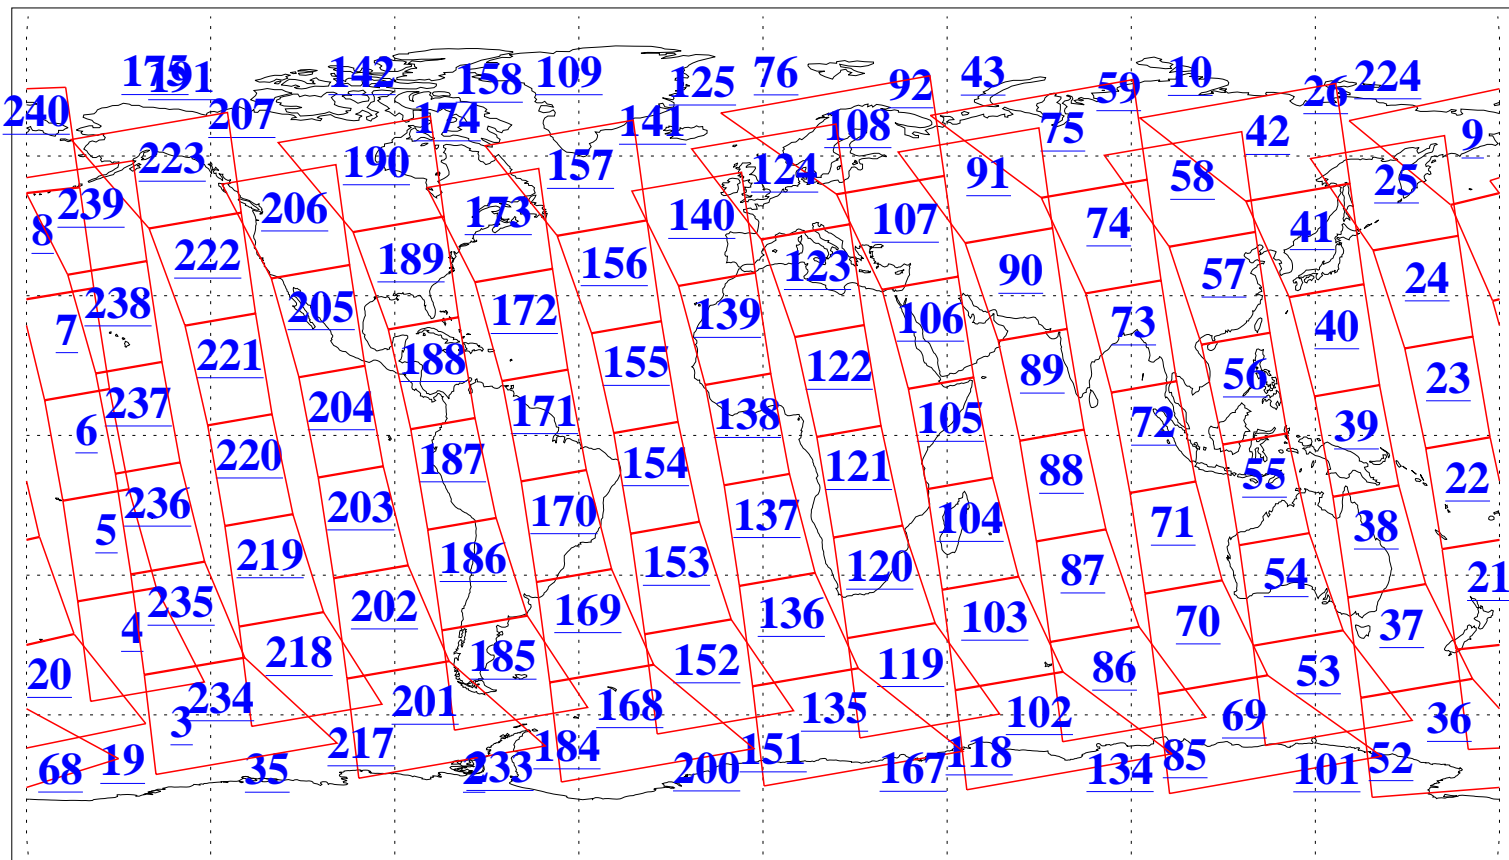

L1B Availability
AMSU Granules: 240
HSB Granules: 0
AIRS Granules: 240

25 Jan 2018
DoY 25
Aqua Day 5745
Granules: 1 to 120

Granules: 121 to 240

Legend: AMSU Available, HSB Available, AIRS Available

L1B Availability
AMSU Granules: 240
HSB Granules: 0
AIRS Granules: 240

25 Jan 2018
DoY 25
Aqua Day 5745
Ascending Granules

Descending Granules

Legend: AMSU Available, HSB Available, AIRS Available

L1B Availability
 AMSU Granules: 240
 HSB Granules: 0
 AIRS Granules: 240

25 Jan 2018
 DoY 25
 Aqua Day 5745

Northern Hemisphere Granules

Southern Hemisphere Granules

Legend: AMSU Available, HSB Available, AIRS Available