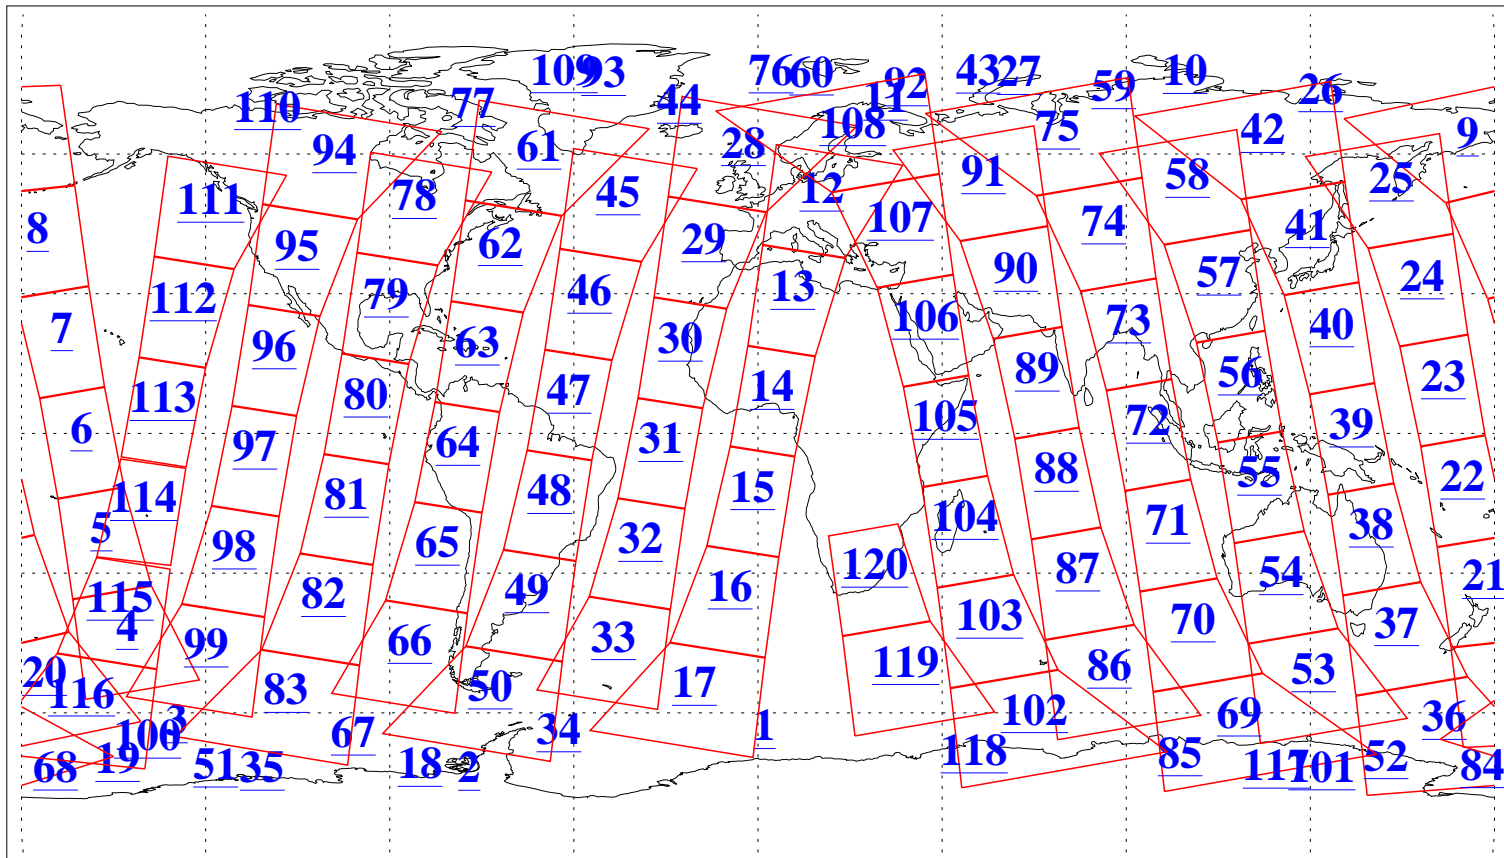

L1B Availability
AMSU Granules: 240
HSB Granules: 0
AIRS Granules: 240

25 Jan 2018
DoY 25
Aqua Day 5745
Granules: 1 to 120

Granules: 121 to 240

Legend: AMSU Available, HSB Available, AIRS Available

L1B Availability
AMSU Granules: 240
HSB Granules: 0
AIRS Granules: 240

25 Jan 2018
DoY 25
Aqua Day 5745
Ascending Granules

Descending Granules

Legend: AMSU Available, HSB Available, AIRS Available

L1B Availability
 AMSU Granules: 240
 HSB Granules: 0
 AIRS Granules: 240

25 Jan 2018
 DoY 25
 Aqua Day 5745

Northern Hemisphere Granules

Southern Hemisphere Granules

Legend: AMSU Available, HSB Available, AIRS Available