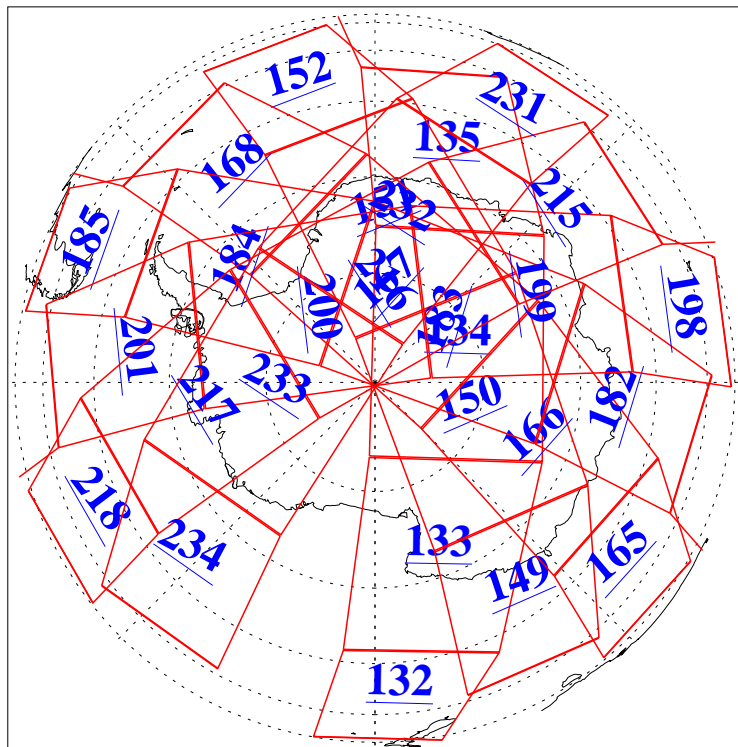

L1B Availability
AMSU Granules: 240
HSB Granules: 0
AIRS Granules: 240

25 Jan 2018
DoY 25
Aqua Day 5745
Granules: 1 to 120

Granules: 121 to 240

Legend: AMSU Available, HSB Available, AIRS Available

L1B Availability
AMSU Granules: 240
HSB Granules: 0
AIRS Granules: 240

25 Jan 2018
DoY 25
Aqua Day 5745
Ascending Granules

Descending Granules

Legend: AMSU Available, HSB Available, AIRS Available

L1B Availability
 AMSU Granules: 240
 HSB Granules: 0
 AIRS Granules: 240

25 Jan 2018
 DoY 25
 Aqua Day 5745

Northern Hemisphere Granules

Southern Hemisphere Granules

Legend: AMSU Available, HSB Available, AIRS Available