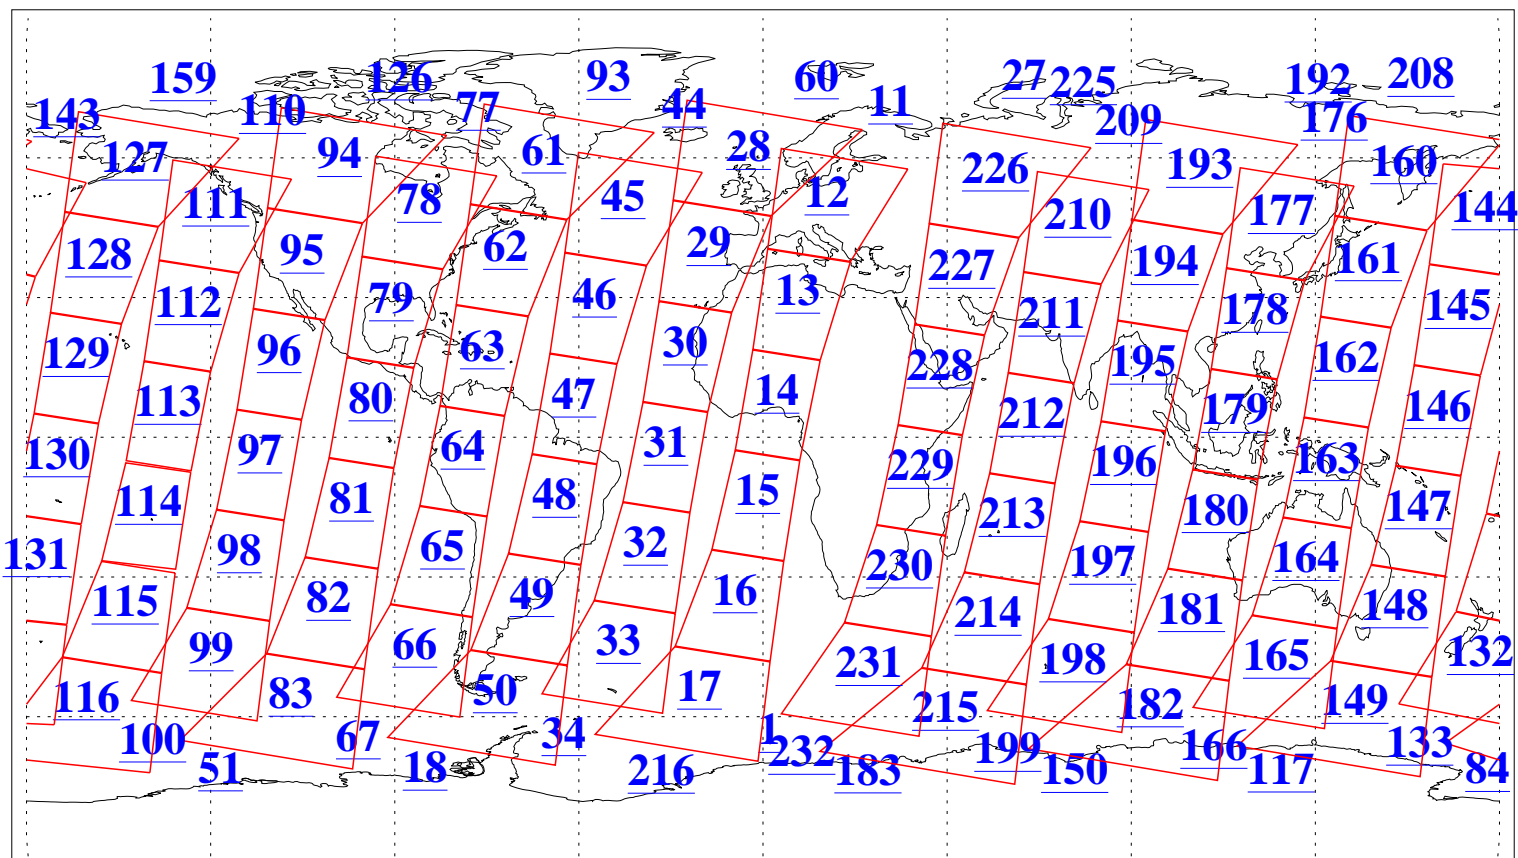

L1B Availability
AMSU Granules: 240
HSB Granules: 0
AIRS Granules: 240

25 Jan 2018
DoY 25
Aqua Day 5745
Granules: 1 to 120

Granules: 121 to 240

Legend: AMSU Available, HSB Available, AIRS Available

L1B Availability
AMSU Granules: 240
HSB Granules: 0
AIRS Granules: 240

25 Jan 2018
DoY 25
Aqua Day 5745
Ascending Granules

Descending Granules

Legend: AMSU Available, HSB Available, AIRS Available

L1B Availability
 AMSU Granules: 240
 HSB Granules: 0
 AIRS Granules: 240

25 Jan 2018
 DoY 25
 Aqua Day 5745

Northern Hemisphere Granules

Southern Hemisphere Granules

Legend: AMSU Available, HSB Available, AIRS Available