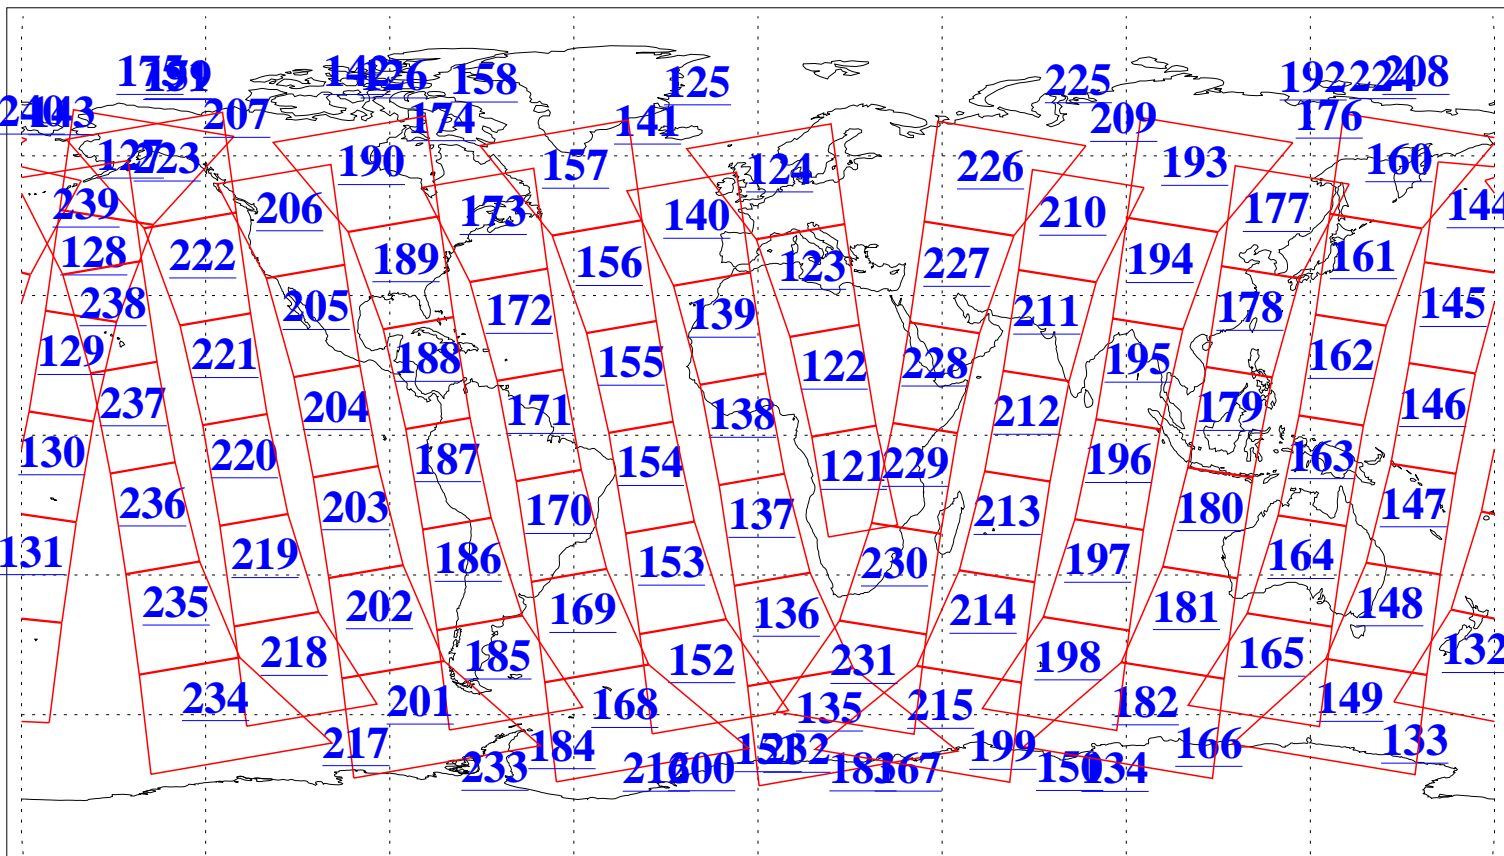

L1B Availability
AMSU Granules: 240
HSB Granules: 0
AIRS Granules: 240

25 Jan 2018
DoY 25
Aqua Day 5745
Granules: 1 to 120

Granules: 121 to 240

Legend: AMSU Available, HSB Available, AIRS Available

L1B Availability
AMSU Granules: 240
HSB Granules: 0
AIRS Granules: 240

25 Jan 2018
DoY 25
Aqua Day 5745
Ascending Granules

Descending Granules

Legend: AMSU Available, HSB Available, AIRS Available

L1B Availability
 AMSU Granules: 240
 HSB Granules: 0
 AIRS Granules: 240

25 Jan 2018
 DoY 25
 Aqua Day 5745

Northern Hemisphere Granules

Southern Hemisphere Granules

Legend: AMSU Available, HSB Available, AIRS Available