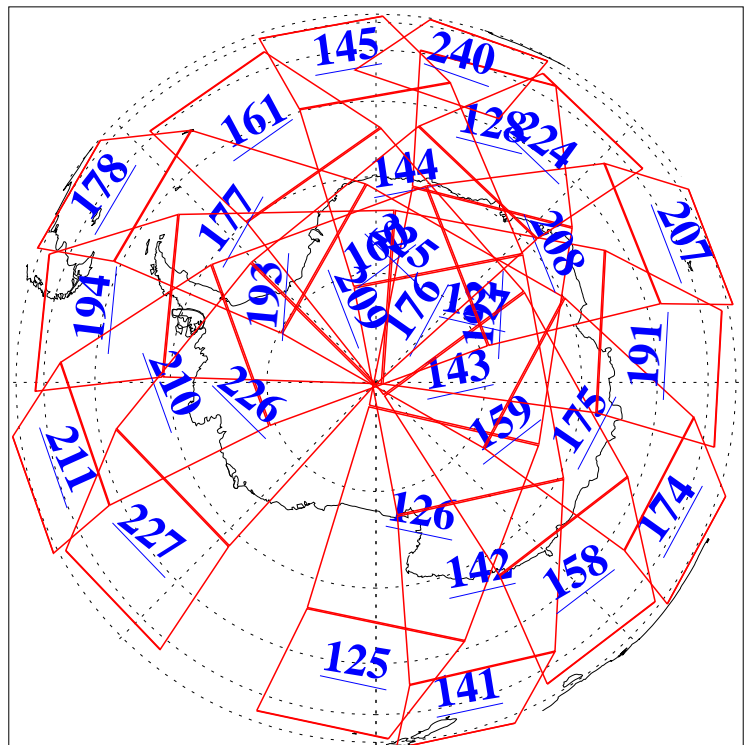

Legend: AMSU Available, ~~HSB Available~~, AIRS Available