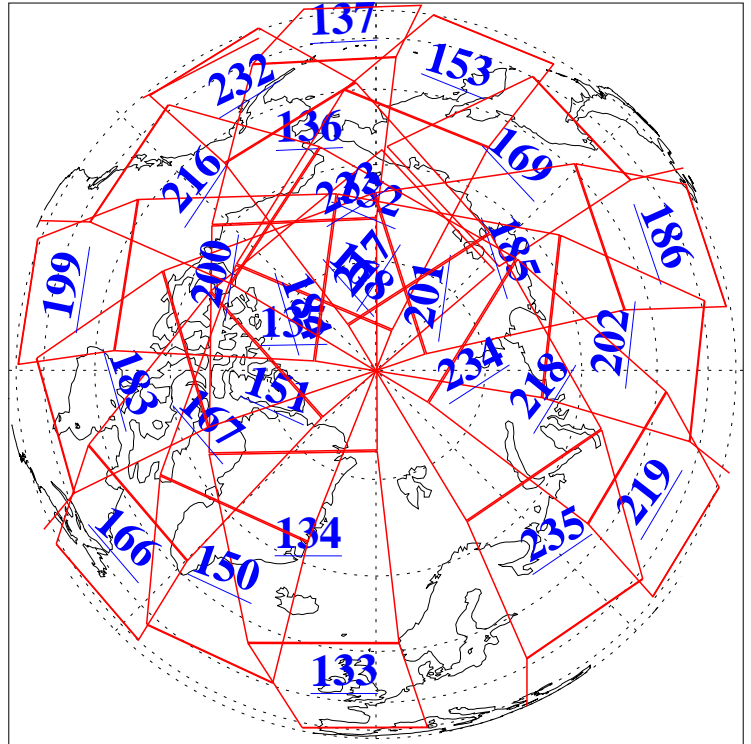

L1B Availability  
AMSU Granules: 240  
HSB Granules: 0  
AIRS Granules: 240

24 Jan 2018  
DoY 24  
Aqua Day 5744  
Granules: 1 to 120

Granules: 121 to 240

Legend: AMSU Available, HSB Available, AIRS Available

L1B Availability  
AMSU Granules: 240  
HSB Granules: 0  
AIRS Granules: 240

24 Jan 2018  
DoY 24  
Aqua Day 5744  
Ascending Granules

Descending Granules

Legend: AMSU Available, HSB Available, AIRS Available

### Northern Hemisphere Granules