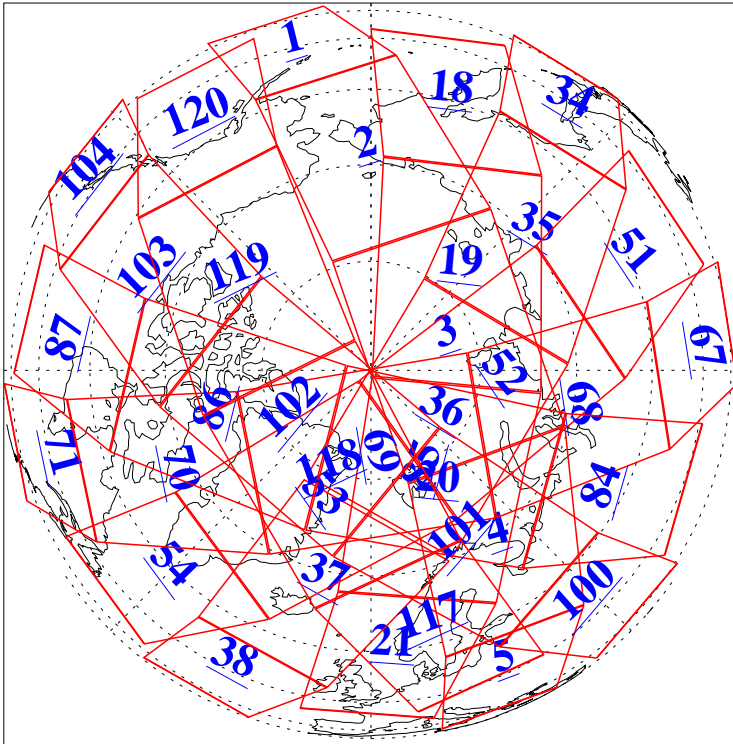

L1B Availability  
AMSU Granules: 240  
HSB Granules: 0  
AIRS Granules: 240

24 Jan 2018  
DoY 24  
Aqua Day 5744  
Granules: 1 to 120

Granules: 121 to 240

Legend: AMSU Available, HSB Available, AIRS Available

L1B Availability  
AMSU Granules: 240  
HSB Granules: 0  
AIRS Granules: 240

24 Jan 2018  
DoY 24  
Aqua Day 5744  
Ascending Granules

Descending Granules

Legend: AMSU Available, HSB Available, AIRS Available

### Northern Hemisphere Granules