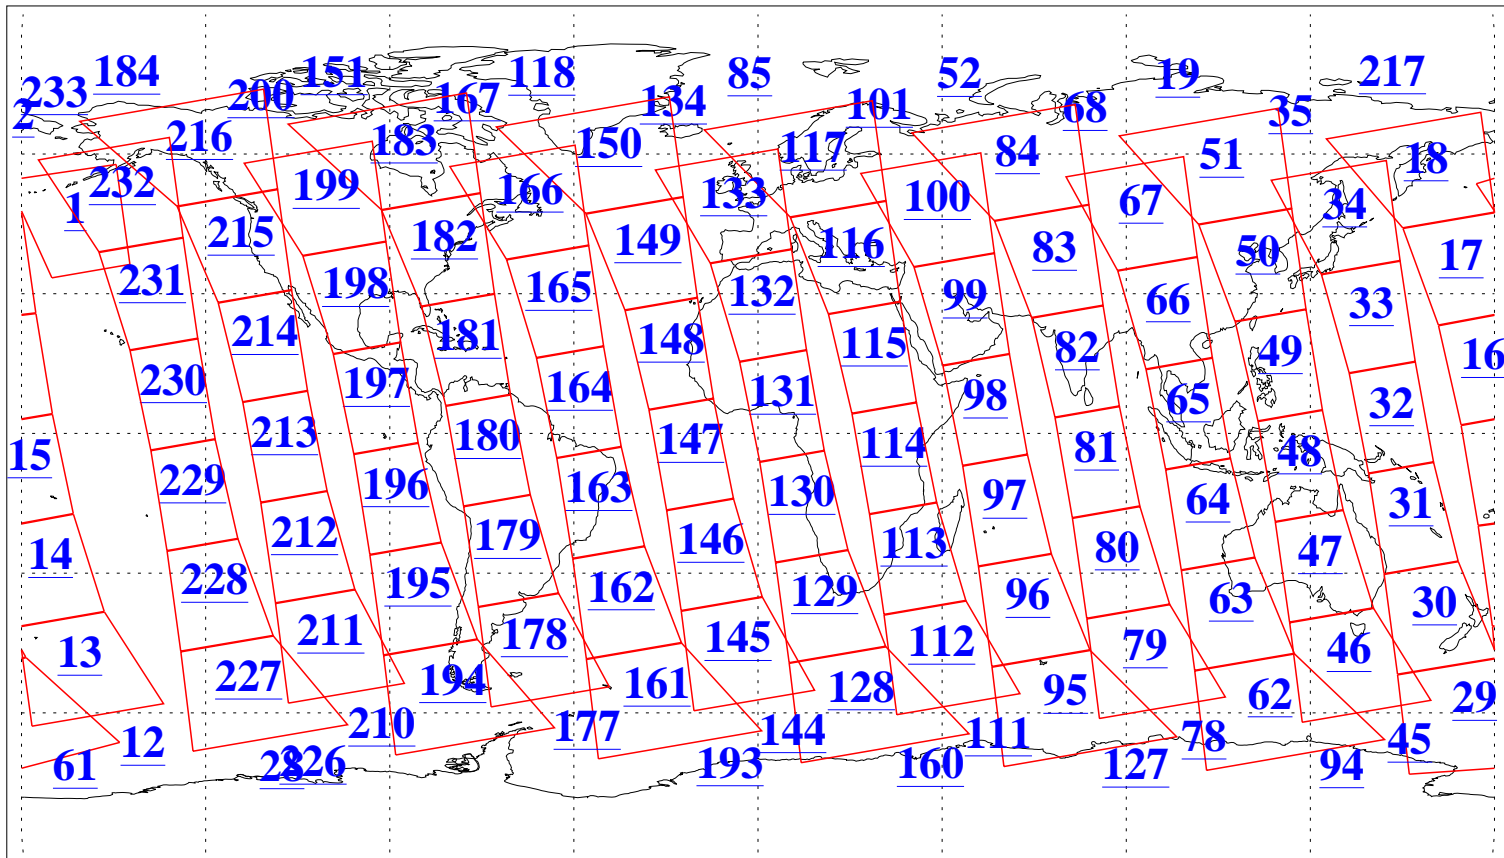

L1B Availability  
AMSU Granules: 240  
HSB Granules: 0  
AIRS Granules: 240

24 Jan 2018  
DoY 24  
Aqua Day 5744  
Granules: 1 to 120

Granules: 121 to 240

Legend: AMSU Available, HSB Available, AIRS Available

L1B Availability  
AMSU Granules: 240  
HSB Granules: 0  
AIRS Granules: 240

24 Jan 2018  
DoY 24  
Aqua Day 5744  
Ascending Granules

Descending Granules

Legend: AMSU Available, HSB Available, AIRS Available