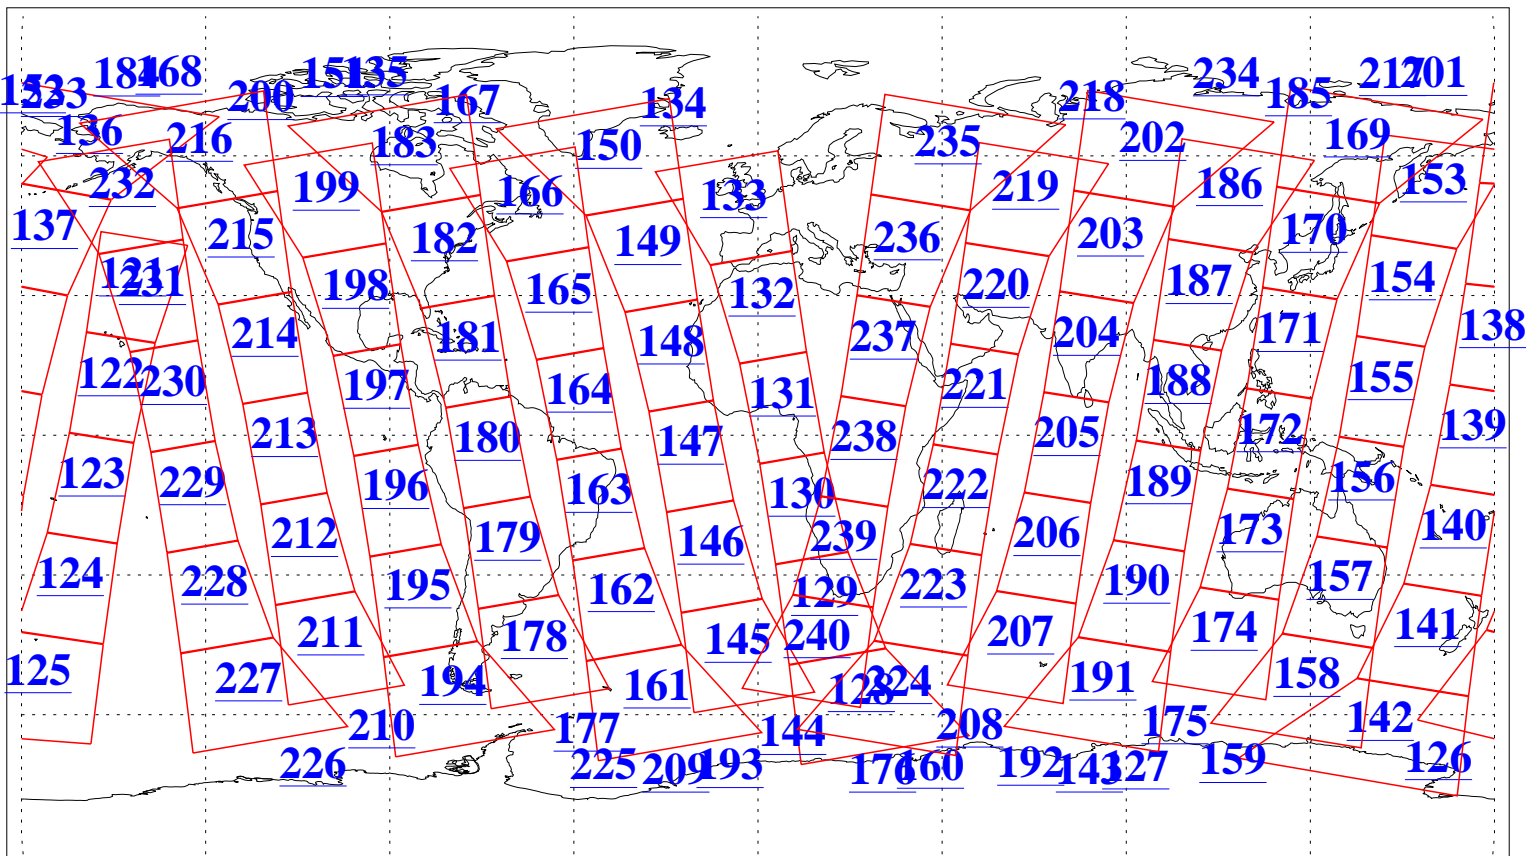

L1B Availability  
AMSU Granules: 240  
HSB Granules: 0  
AIRS Granules: 240

24 Jan 2018  
DoY 24  
Aqua Day 5744  
Granules: 1 to 120

Granules: 121 to 240

Legend: AMSU Available, HSB Available, AIRS Available

L1B Availability  
AMSU Granules: 240  
HSB Granules: 0  
AIRS Granules: 240

24 Jan 2018  
DoY 24  
Aqua Day 5744  
Ascending Granules

Descending Granules

Legend: AMSU Available, HSB Available, AIRS Available