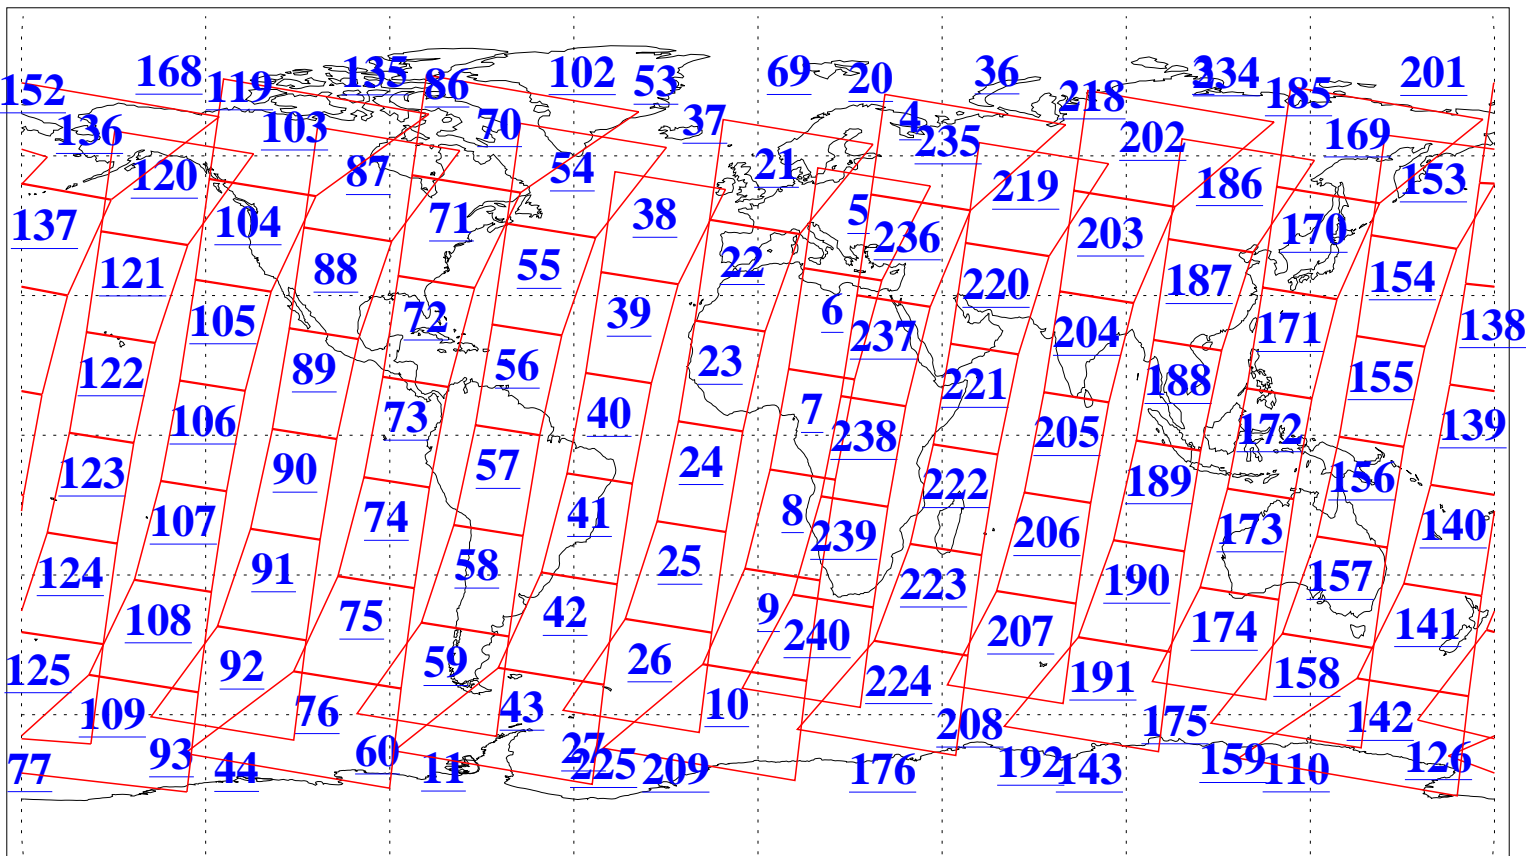

L1B Availability  
AMSU Granules: 240  
HSB Granules: 0  
AIRS Granules: 240

24 Jan 2018  
DoY 24  
Aqua Day 5744  
Granules: 1 to 120

Granules: 121 to 240

Legend: AMSU Available, HSB Available, AIRS Available

L1B Availability  
AMSU Granules: 240  
HSB Granules: 0  
AIRS Granules: 240

24 Jan 2018  
DoY 24  
Aqua Day 5744  
Ascending Granules

Descending Granules

Legend: AMSU Available, HSB Available, AIRS Available