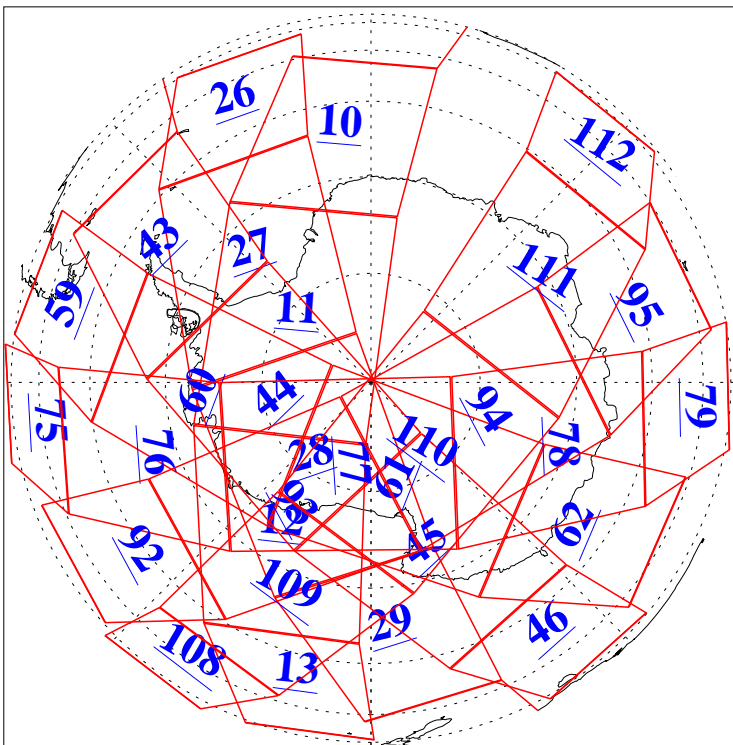

Legend: AMSU Available, ~~HSB Available~~, AIRS Available