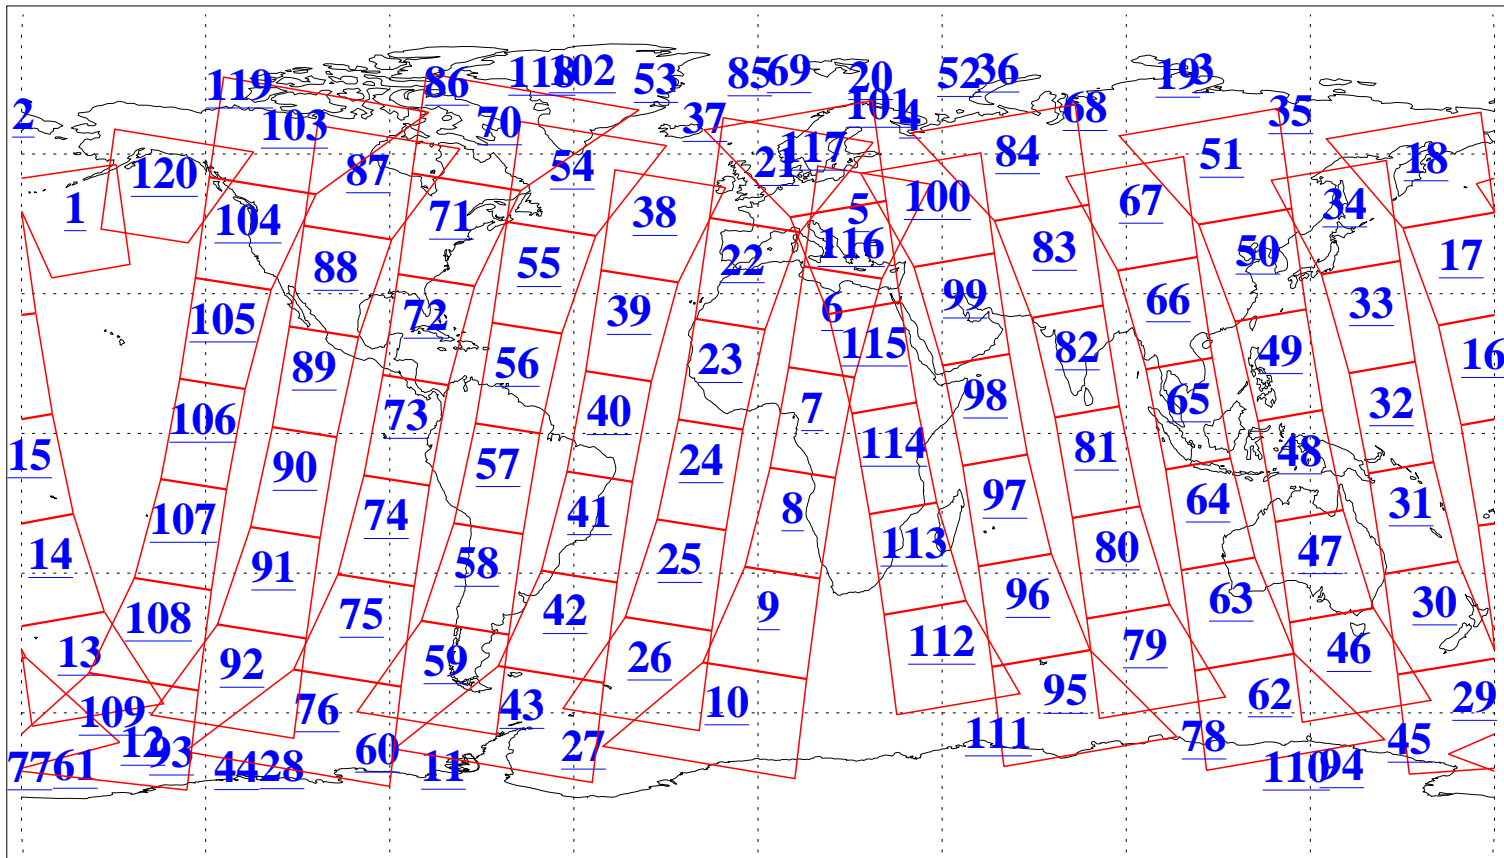

L1B Availability  
AMSU Granules: 240  
HSB Granules: 0  
AIRS Granules: 240

24 Jan 2018  
DoY 24  
Aqua Day 5744  
Granules: 1 to 120

Granules: 121 to 240

Legend: AMSU Available, HSB Available, AIRS Available

L1B Availability  
AMSU Granules: 240  
HSB Granules: 0  
AIRS Granules: 240

24 Jan 2018  
DoY 24  
Aqua Day 5744  
Ascending Granules

Descending Granules

Legend: AMSU Available, HSB Available, AIRS Available