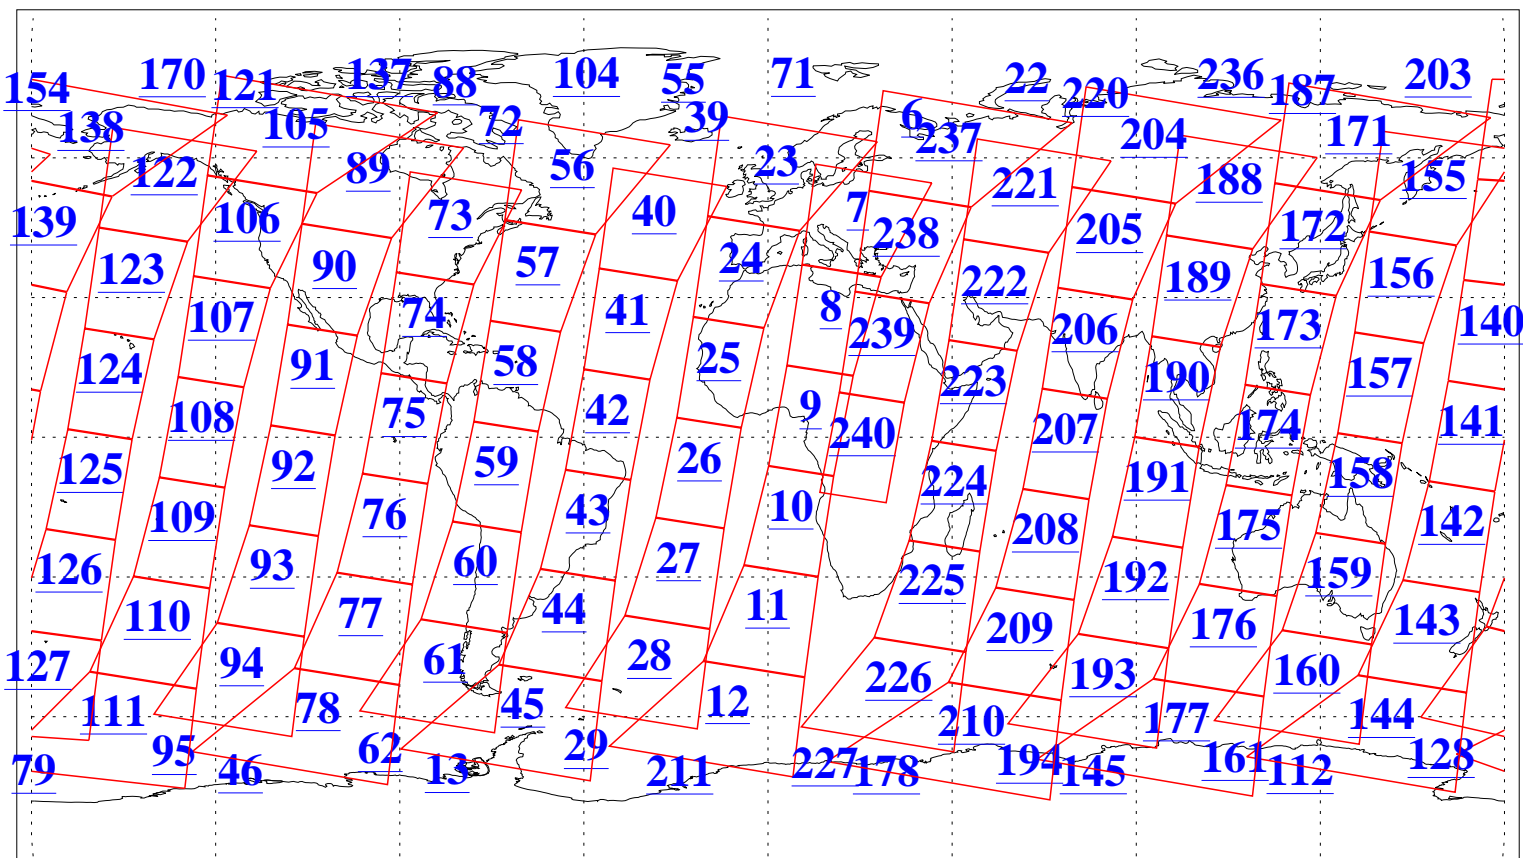

L1B Availability  
AMSU Granules: 239  
HSB Granules: 0  
AIRS Granules: 240

22 Jan 2018  
DoY 22  
Aqua Day 5742  
Granules: 1 to 120

Granules: 121 to 240

Legend: AMSU Available, HSB Available, AIRS Available

L1B Availability  
AMSU Granules: 239  
HSB Granules: 0  
AIRS Granules: 240

22 Jan 2018  
DoY 22  
Aqua Day 5742

Ascending Granules

Descending Granules

Legend: AMSU Available, HSB Available, AIRS Available

L1B Availability  
 AMSU Granules: 239  
 HSB Granules: 0  
 AIRS Granules: 240

22 Jan 2018  
 DoY 22  
 Aqua Day 5742

Northern Hemisphere Granules

Southern Hemisphere Granules

Legend: AMSU Available, HSB Available, AIRS Available