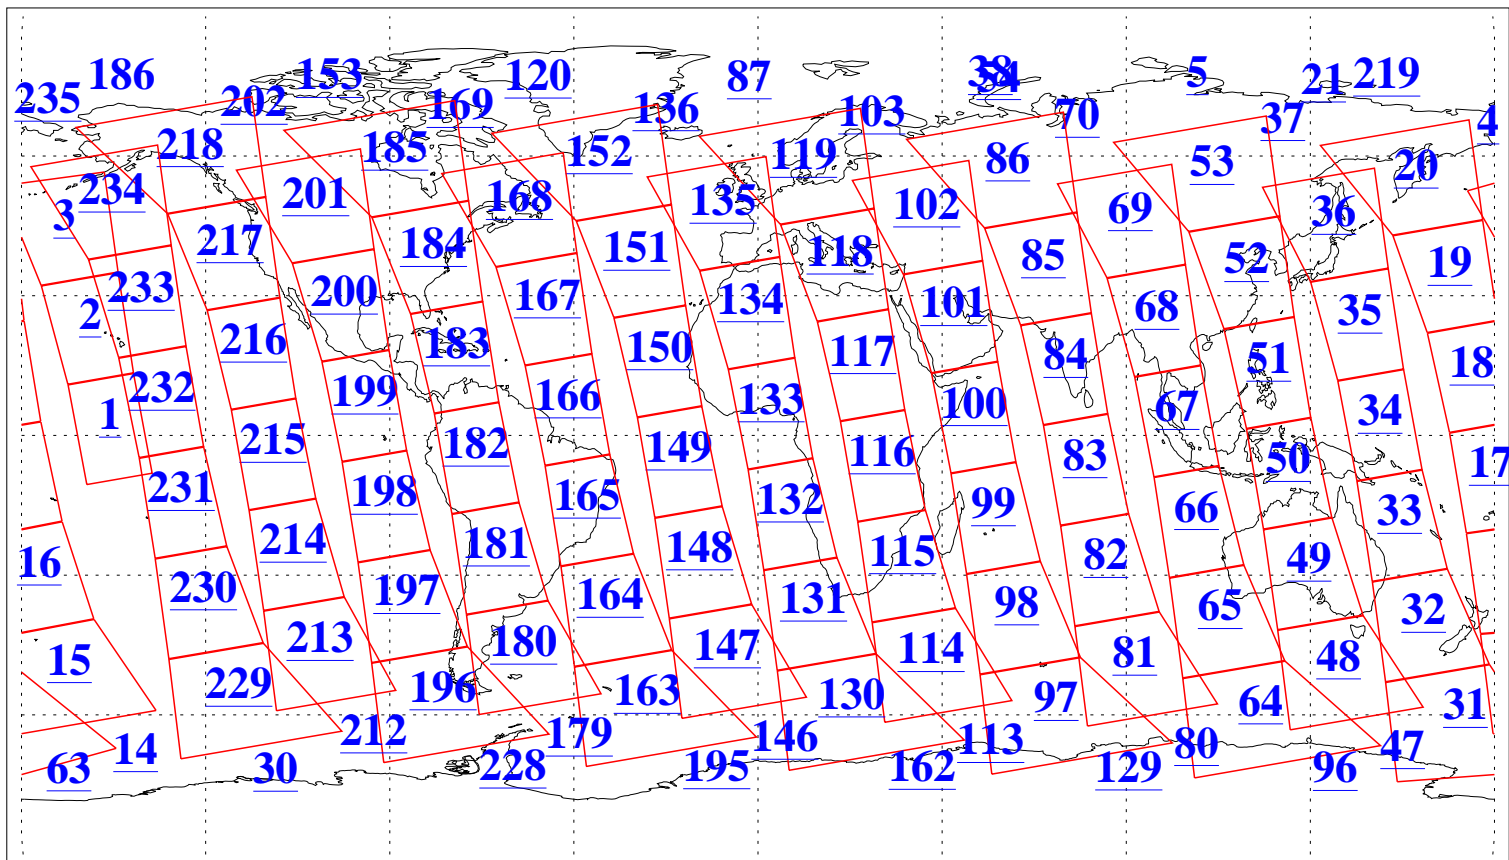

L1B Availability  
AMSU Granules: 239  
HSB Granules: 0  
AIRS Granules: 240

22 Jan 2018  
DoY 22  
Aqua Day 5742  
Granules: 1 to 120

Granules: 121 to 240

Legend: AMSU Available, HSB Available, AIRS Available

L1B Availability  
AMSU Granules: 239  
HSB Granules: 0  
AIRS Granules: 240

22 Jan 2018  
DoY 22  
Aqua Day 5742

Ascending Granules

Descending Granules

Legend: AMSU Available, HSB Available, AIRS Available

L1B Availability  
 AMSU Granules: 239  
 HSB Granules: 0  
 AIRS Granules: 240

22 Jan 2018  
 DoY 22  
 Aqua Day 5742

Northern Hemisphere Granules

Southern Hemisphere Granules

Legend: AMSU Available, HSB Available, AIRS Available