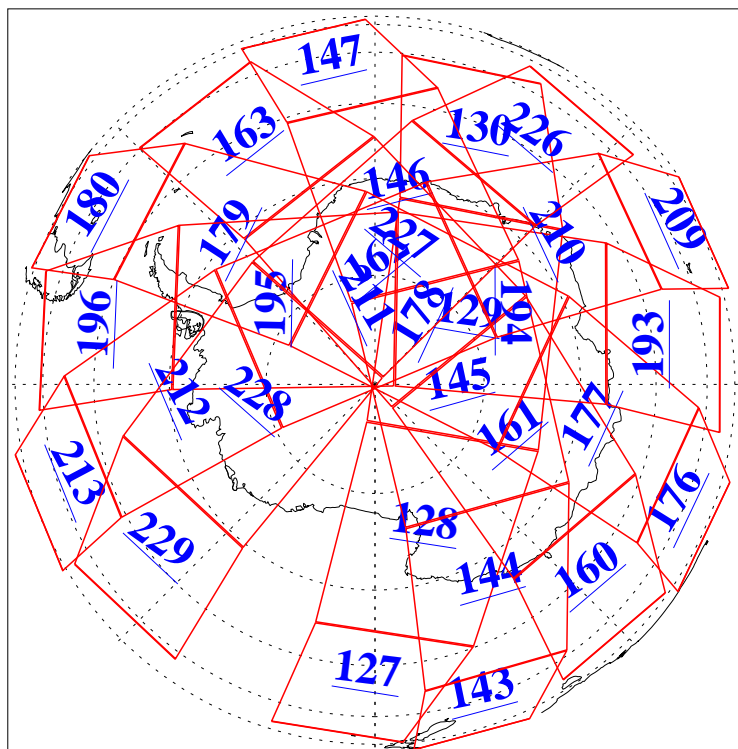

L1B Availability  
AMSU Granules: 239  
HSB Granules: 0  
AIRS Granules: 240

22 Jan 2018  
DoY 22  
Aqua Day 5742

Ascending Granules

Descending Granules

Legend: AMSU Available, HSB Available, AIRS Available

L1B Availability  
 AMSU Granules: 239  
 HSB Granules: 0  
 AIRS Granules: 240

22 Jan 2018  
 DoY 22  
 Aqua Day 5742

Northern Hemisphere Granules

Southern Hemisphere Granules

Legend: AMSU Available, HSB Available, AIRS Available