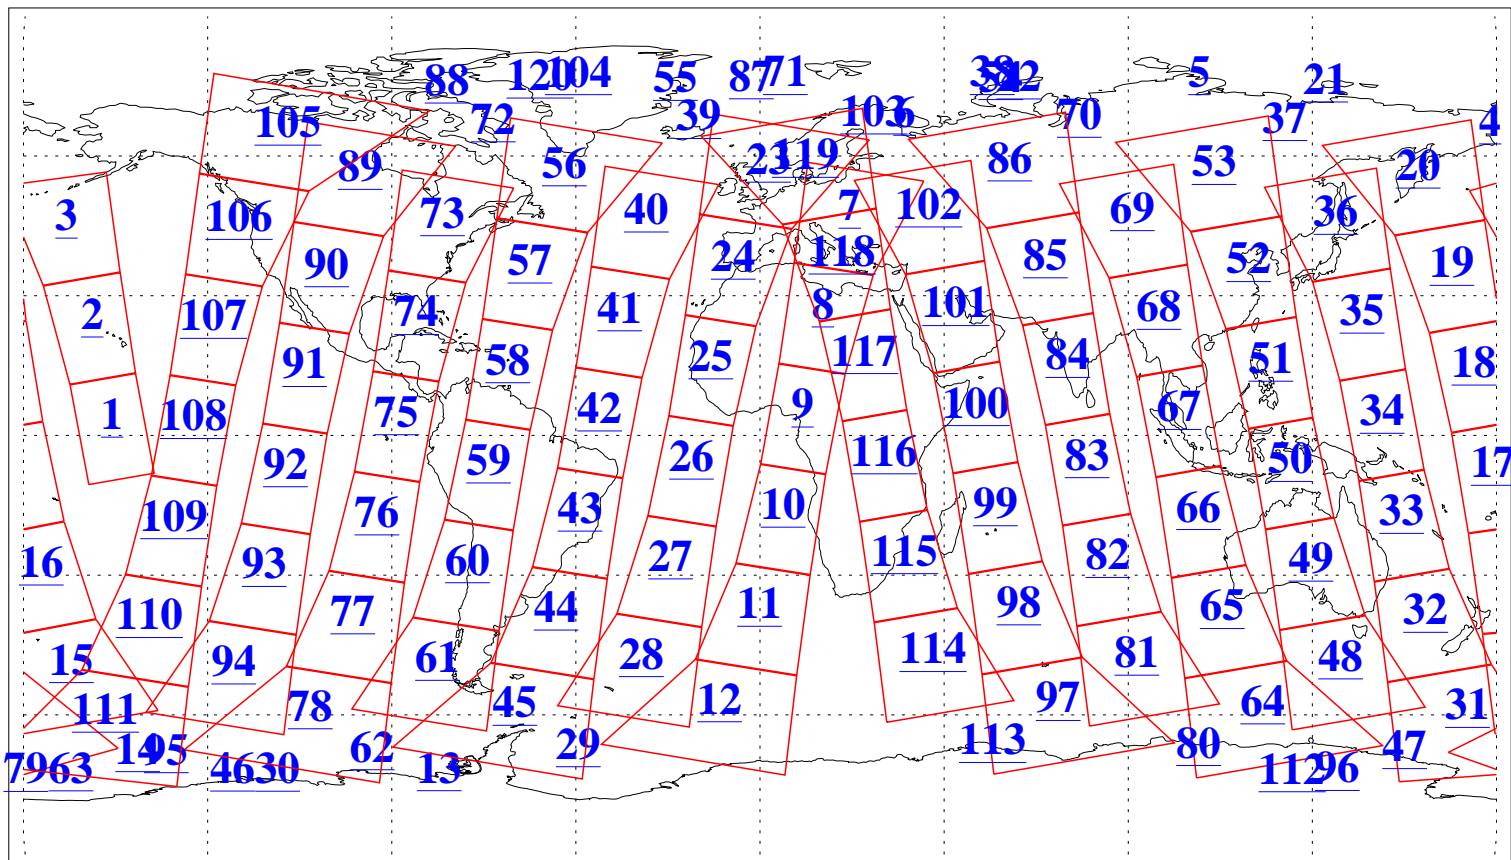

L1B Availability  
AMSU Granules: 239  
HSB Granules: 0  
AIRS Granules: 240

22 Jan 2018  
DoY 22  
Aqua Day 5742  
Granules: 1 to 120

Granules: 121 to 240

Legend: AMSU Available, HSB Available, AIRS Available

L1B Availability  
AMSU Granules: 239  
HSB Granules: 0  
AIRS Granules: 240

22 Jan 2018  
DoY 22  
Aqua Day 5742

Ascending Granules

Descending Granules

Legend: AMSU Available, HSB Available, AIRS Available

L1B Availability  
 AMSU Granules: 239  
 HSB Granules: 0  
 AIRS Granules: 240

22 Jan 2018  
 DoY 22  
 Aqua Day 5742

Northern Hemisphere Granules

Southern Hemisphere Granules

Legend: AMSU Available, HSB Available, AIRS Available