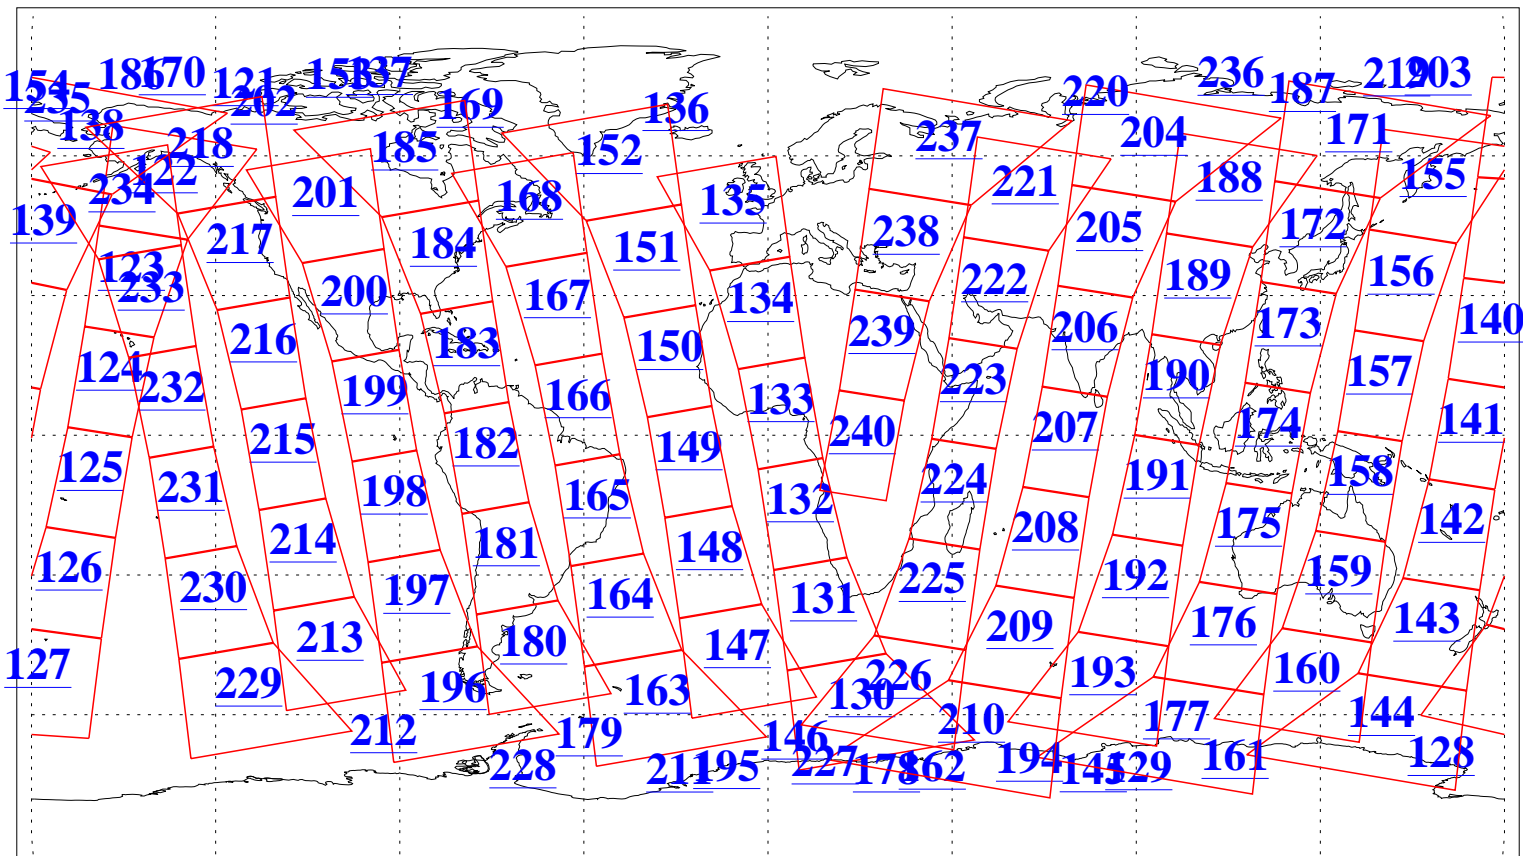

L1B Availability  
AMSU Granules: 239  
HSB Granules: 0  
AIRS Granules: 240

22 Jan 2018  
DoY 22  
Aqua Day 5742  
Granules: 1 to 120

Granules: 121 to 240

Legend: AMSU Available, HSB Available, AIRS Available

L1B Availability  
AMSU Granules: 239  
HSB Granules: 0  
AIRS Granules: 240

22 Jan 2018  
DoY 22  
Aqua Day 5742

Ascending Granules

Descending Granules

Legend: AMSU Available, HSB Available, AIRS Available

L1B Availability  
 AMSU Granules: 239  
 HSB Granules: 0  
 AIRS Granules: 240

22 Jan 2018  
 DoY 22  
 Aqua Day 5742

Northern Hemisphere Granules

Southern Hemisphere Granules

Legend: AMSU Available, HSB Available, AIRS Available