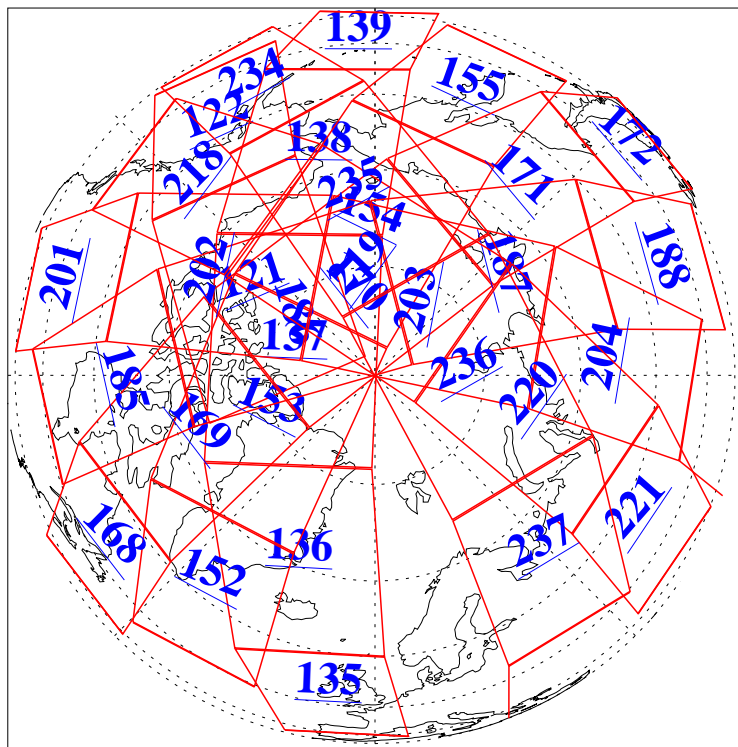

L1B Availability  
AMSU Granules: 239  
HSB Granules: 0  
AIRS Granules: 240

22 Jan 2018  
DoY 22  
Aqua Day 5742  
Granules: 1 to 120

Granules: 121 to 240

Legend: AMSU Available, HSB Available, AIRS Available

L1B Availability  
AMSU Granules: 239  
HSB Granules: 0  
AIRS Granules: 240

22 Jan 2018  
DoY 22  
Aqua Day 5742

Ascending Granules

Descending Granules

Legend: AMSU Available, HSB Available, AIRS Available

L1B Availability  
 AMSU Granules: 239  
 HSB Granules: 0  
 AIRS Granules: 240

22 Jan 2018  
 DoY 22  
 Aqua Day 5742

Northern Hemisphere Granules

Southern Hemisphere Granules

Legend: AMSU Available, HSB Available, AIRS Available