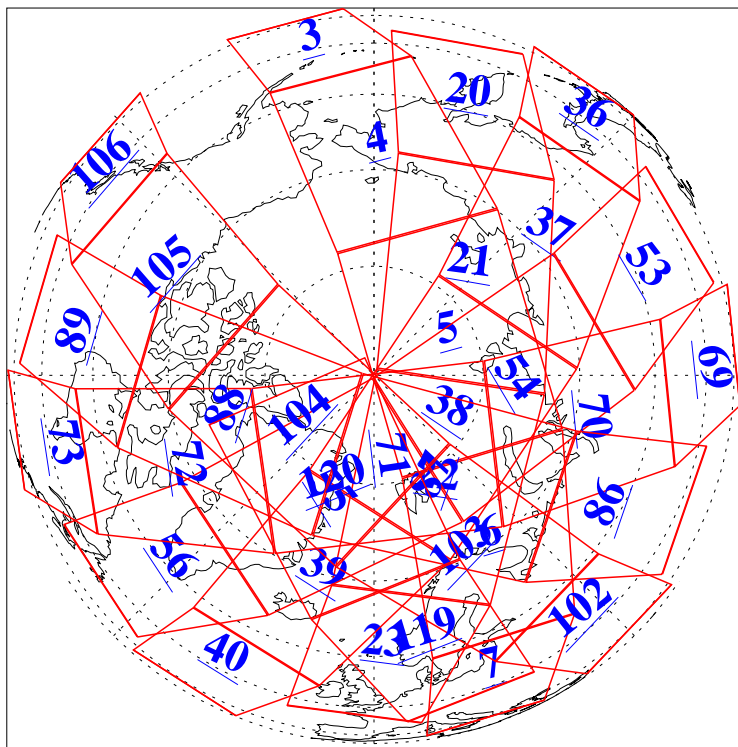

L1B Availability  
AMSU Granules: 239  
HSB Granules: 0  
AIRS Granules: 240

22 Jan 2018  
DoY 22  
Aqua Day 5742  
Granules: 1 to 120

Granules: 121 to 240

Legend: AMSU Available, HSB Available, AIRS Available

L1B Availability  
AMSU Granules: 239  
HSB Granules: 0  
AIRS Granules: 240

22 Jan 2018  
DoY 22  
Aqua Day 5742

Ascending Granules

Descending Granules

Legend: AMSU Available, HSB Available, AIRS Available

L1B Availability  
 AMSU Granules: 239  
 HSB Granules: 0  
 AIRS Granules: 240

22 Jan 2018  
 DoY 22  
 Aqua Day 5742

Northern Hemisphere Granules

Southern Hemisphere Granules

Legend: AMSU Available, HSB Available, AIRS Available