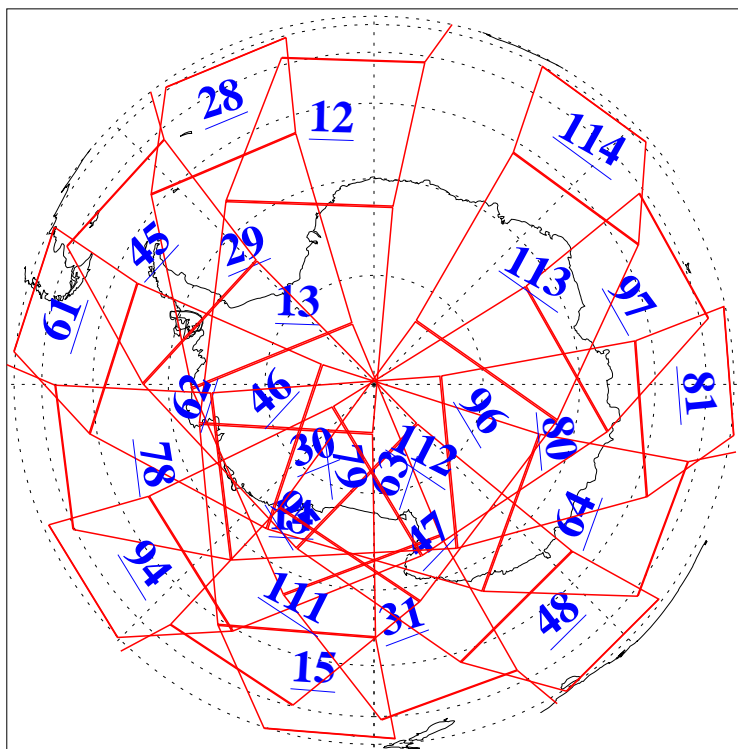

L1B Availability  
AMSU Granules: 239  
HSB Granules: 0  
AIRS Granules: 240

22 Jan 2018  
DoY 22  
Aqua Day 5742  
Granules: 1 to 120

Granules: 121 to 240

Legend: AMSU Available, HSB Available, AIRS Available

L1B Availability  
AMSU Granules: 239  
HSB Granules: 0  
AIRS Granules: 240

22 Jan 2018  
DoY 22  
Aqua Day 5742

Ascending Granules

Descending Granules

Legend: AMSU Available, HSB Available, AIRS Available

L1B Availability  
 AMSU Granules: 239  
 HSB Granules: 0  
 AIRS Granules: 240

22 Jan 2018  
 DoY 22  
 Aqua Day 5742

Northern Hemisphere Granules

Southern Hemisphere Granules

Legend: AMSU Available, HSB Available, AIRS Available