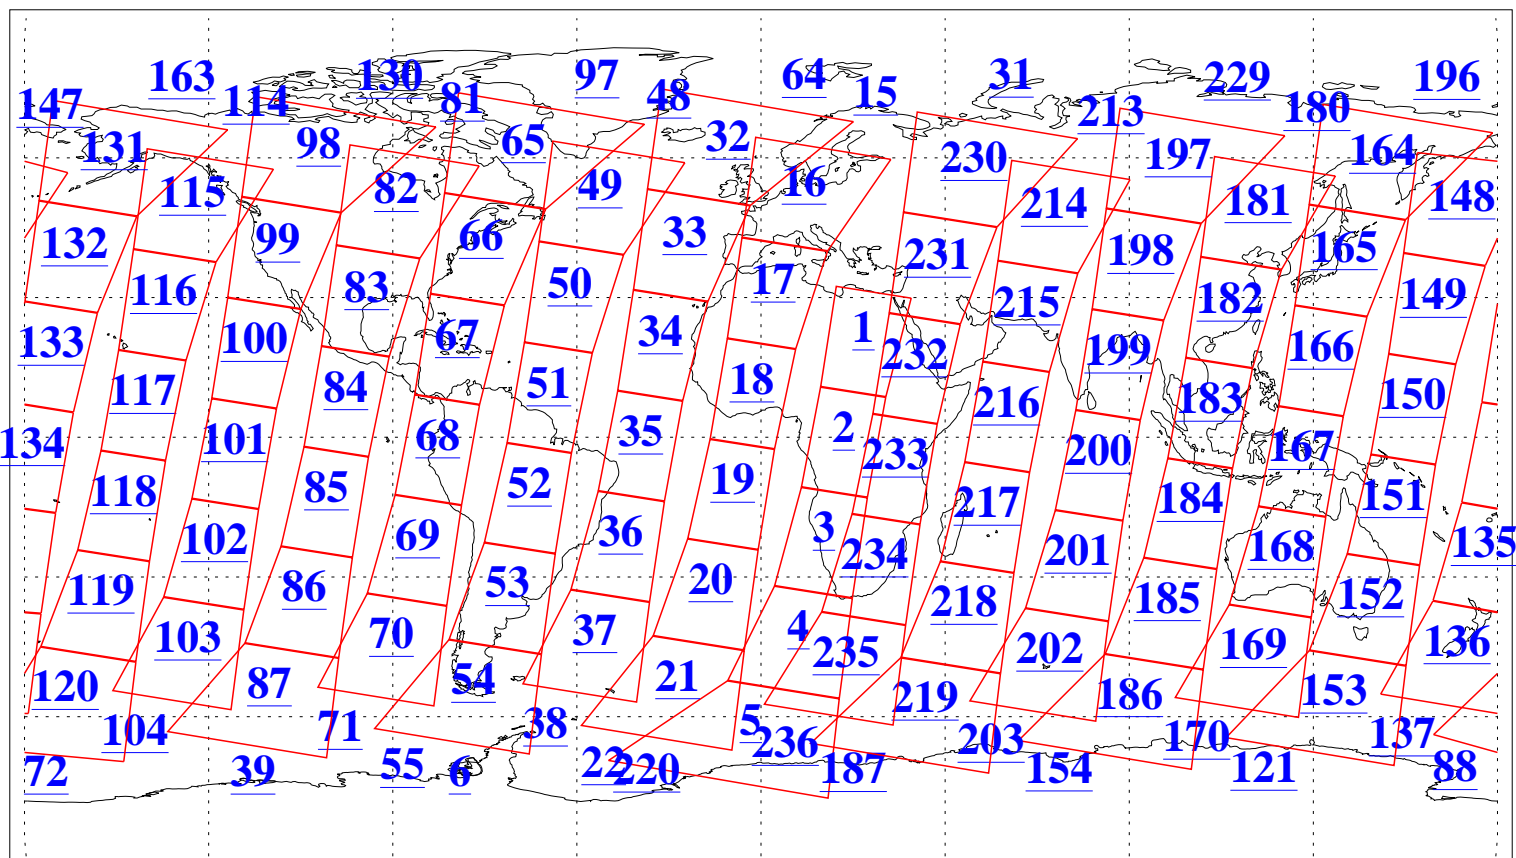

L1B Availability  
AMSU Granules: 240  
HSB Granules: 0  
AIRS Granules: 240

21 Jan 2018  
DoY 21  
Aqua Day 5741  
Granules: 1 to 120

Granules: 121 to 240

Legend: AMSU Available, HSB Available, AIRS Available

L1B Availability  
AMSU Granules: 240  
HSB Granules: 0  
AIRS Granules: 240

21 Jan 2018  
DoY 21  
Aqua Day 5741  
Ascending Granules

Descending Granules

Legend: AMSU Available, HSB Available, AIRS Available

L1B Availability  
 AMSU Granules: 240  
 HSB Granules: 0  
 AIRS Granules: 240

21 Jan 2018  
 DoY 21  
 Aqua Day 5741

Northern Hemisphere Granules

Southern Hemisphere Granules

Legend: AMSU Available, HSB Available, AIRS Available