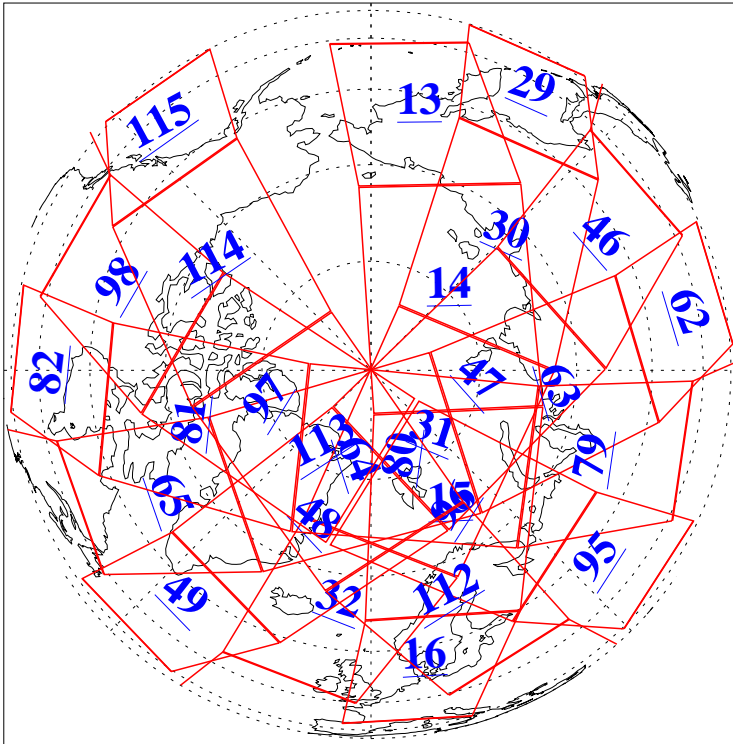

L1B Availability  
AMSU Granules: 240  
HSB Granules: 0  
AIRS Granules: 240

21 Jan 2018  
DoY 21  
Aqua Day 5741  
Granules: 1 to 120

Granules: 121 to 240

Legend: AMSU Available, HSB Available, AIRS Available

L1B Availability  
AMSU Granules: 240  
HSB Granules: 0  
AIRS Granules: 240

21 Jan 2018  
DoY 21  
Aqua Day 5741  
Ascending Granules

Descending Granules

Legend: AMSU Available, HSB Available, AIRS Available

L1B Availability  
 AMSU Granules: 240  
 HSB Granules: 0  
 AIRS Granules: 240

21 Jan 2018  
 DoY 21  
 Aqua Day 5741

Northern Hemisphere Granules

Southern Hemisphere Granules

Legend: AMSU Available, HSB Available, AIRS Available