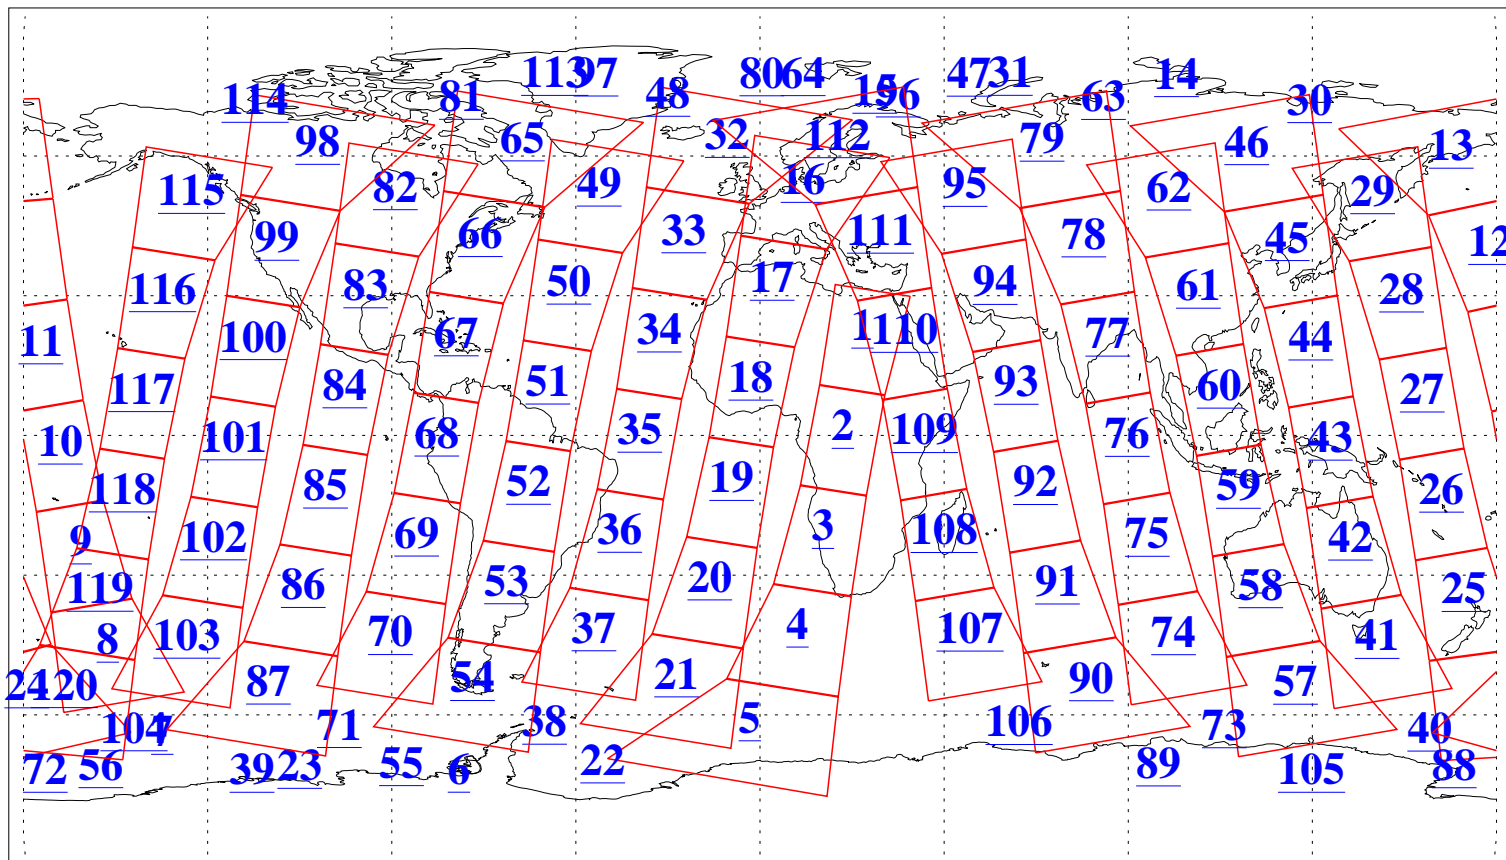

L1B Availability  
AMSU Granules: 240  
HSB Granules: 0  
AIRS Granules: 240

21 Jan 2018  
DoY 21  
Aqua Day 5741  
Granules: 1 to 120

Granules: 121 to 240

Legend: AMSU Available, HSB Available, AIRS Available

L1B Availability  
AMSU Granules: 240  
HSB Granules: 0  
AIRS Granules: 240

21 Jan 2018  
DoY 21  
Aqua Day 5741  
Ascending Granules

Descending Granules

Legend: AMSU Available, HSB Available, AIRS Available

L1B Availability  
 AMSU Granules: 240  
 HSB Granules: 0  
 AIRS Granules: 240

21 Jan 2018  
 DoY 21  
 Aqua Day 5741

Northern Hemisphere Granules

Southern Hemisphere Granules

Legend: AMSU Available, HSB Available, AIRS Available