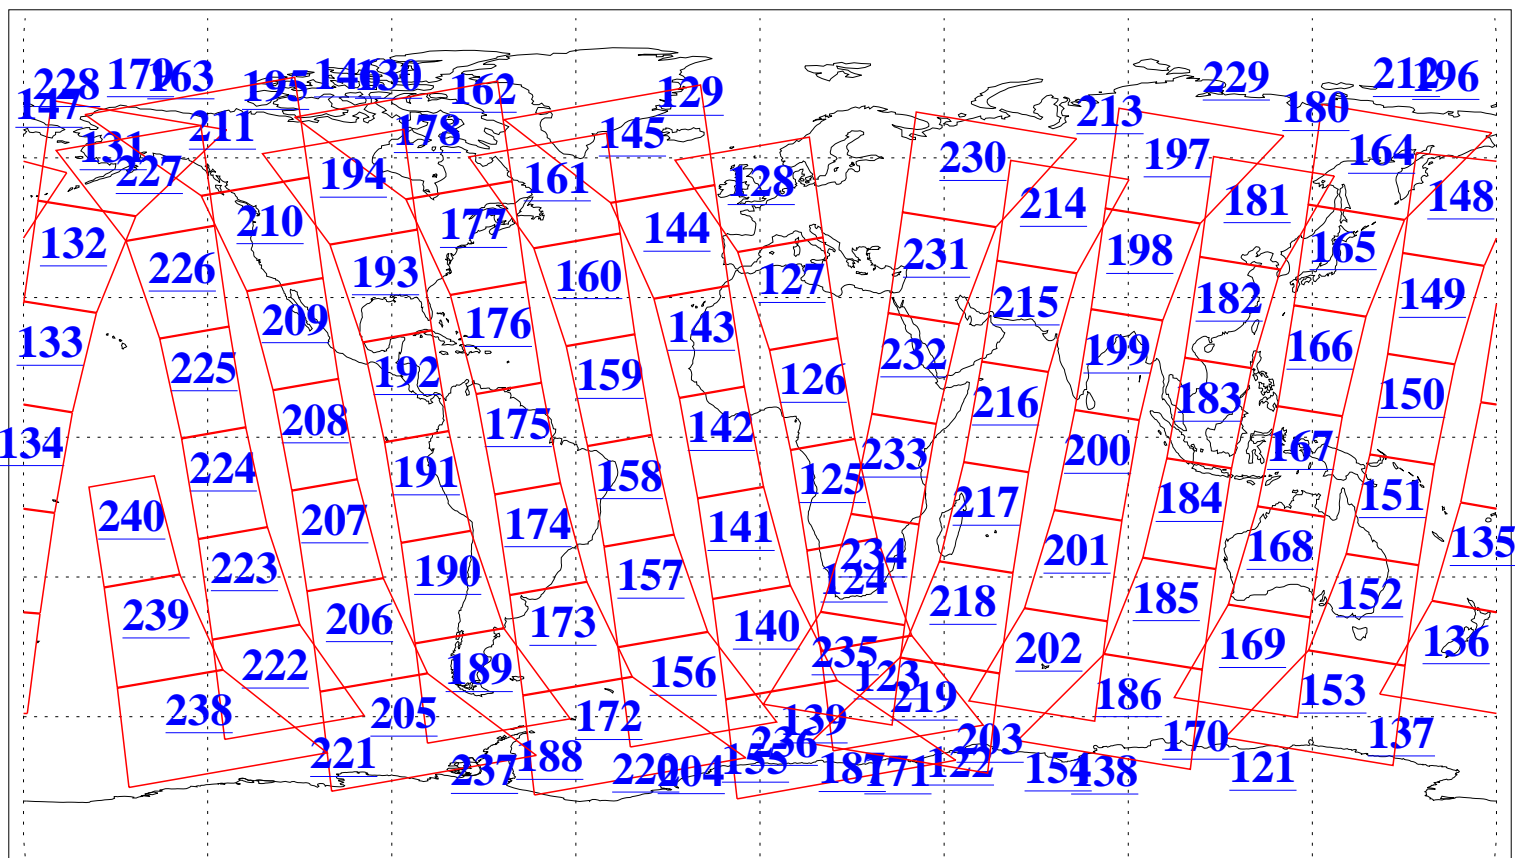

L1B Availability  
AMSU Granules: 240  
HSB Granules: 0  
AIRS Granules: 240

21 Jan 2018  
DoY 21  
Aqua Day 5741  
Granules: 1 to 120

Granules: 121 to 240

Legend: AMSU Available, HSB Available, AIRS Available

L1B Availability  
AMSU Granules: 240  
HSB Granules: 0  
AIRS Granules: 240

21 Jan 2018  
DoY 21  
Aqua Day 5741  
Ascending Granules

Descending Granules

Legend: AMSU Available, HSB Available, AIRS Available

L1B Availability  
 AMSU Granules: 240  
 HSB Granules: 0  
 AIRS Granules: 240

21 Jan 2018  
 DoY 21  
 Aqua Day 5741

Northern Hemisphere Granules

Southern Hemisphere Granules

Legend: AMSU Available, HSB Available, AIRS Available