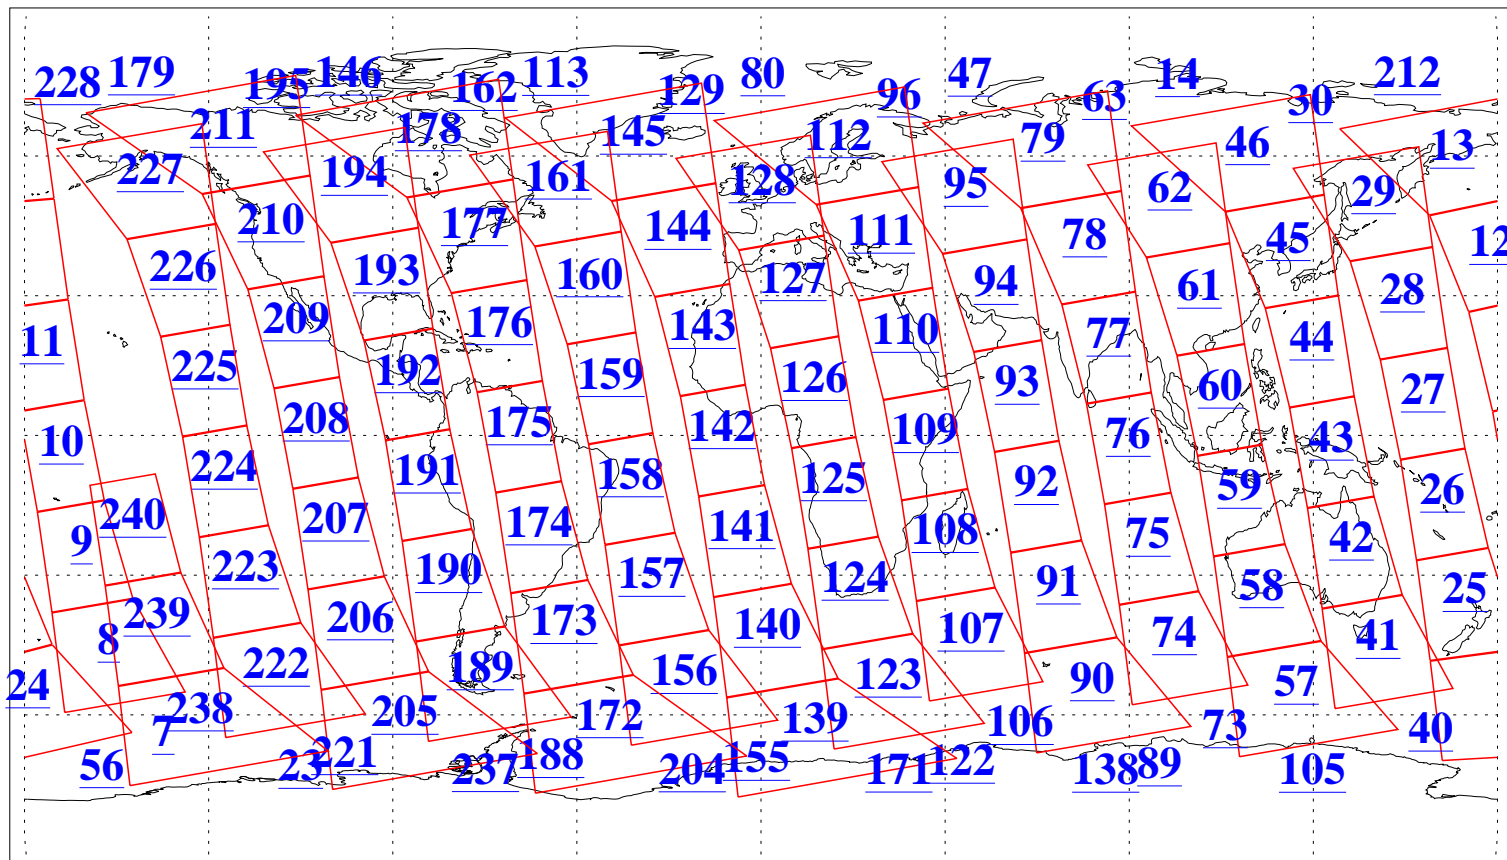

L1B Availability  
AMSU Granules: 240  
HSB Granules: 0  
AIRS Granules: 240

21 Jan 2018  
DoY 21  
Aqua Day 5741  
Granules: 1 to 120

Granules: 121 to 240

Legend: AMSU Available, HSB Available, AIRS Available

L1B Availability  
AMSU Granules: 240  
HSB Granules: 0  
AIRS Granules: 240

21 Jan 2018  
DoY 21  
Aqua Day 5741  
Ascending Granules

Descending Granules

Legend: AMSU Available, HSB Available, AIRS Available

L1B Availability  
 AMSU Granules: 240  
 HSB Granules: 0  
 AIRS Granules: 240

21 Jan 2018  
 DoY 21  
 Aqua Day 5741

Northern Hemisphere Granules

Southern Hemisphere Granules

Legend: AMSU Available, HSB Available, AIRS Available