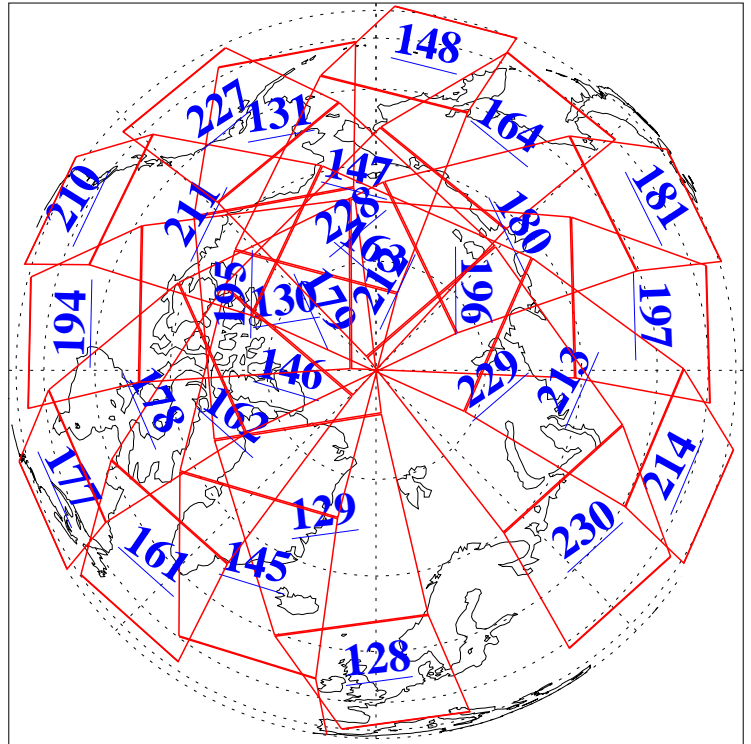

L1B Availability  
AMSU Granules: 240  
HSB Granules: 0  
AIRS Granules: 240

21 Jan 2018  
DoY 21  
Aqua Day 5741  
Granules: 1 to 120

Granules: 121 to 240

Legend: AMSU Available, HSB Available, AIRS Available

L1B Availability  
AMSU Granules: 240  
HSB Granules: 0  
AIRS Granules: 240

21 Jan 2018  
DoY 21  
Aqua Day 5741  
Ascending Granules

Descending Granules

Legend: AMSU Available, HSB Available, AIRS Available

L1B Availability  
 AMSU Granules: 240  
 HSB Granules: 0  
 AIRS Granules: 240

21 Jan 2018  
 DoY 21  
 Aqua Day 5741

Northern Hemisphere Granules

Southern Hemisphere Granules

Legend: AMSU Available, HSB Available, AIRS Available