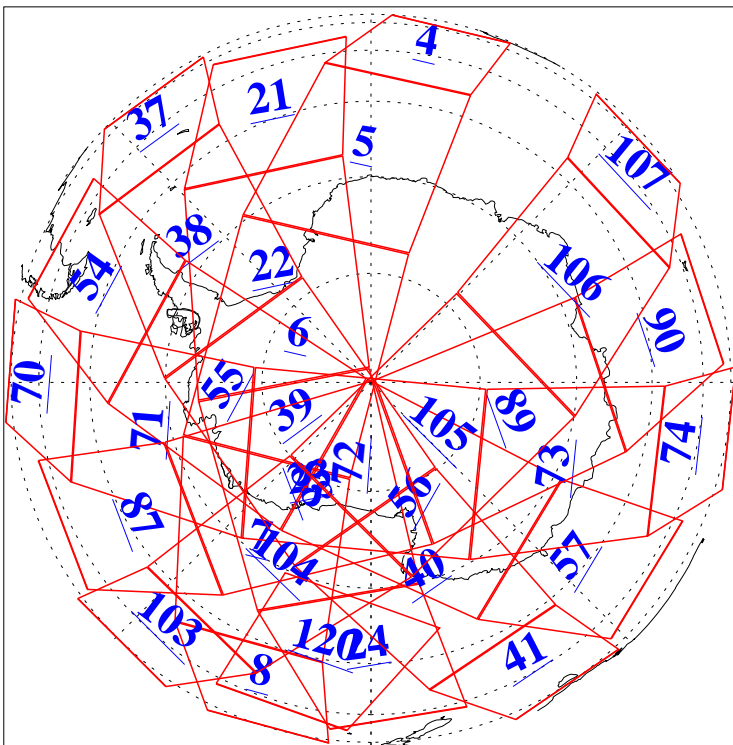

L1B Availability  
AMSU Granules: 240  
HSB Granules: 0  
AIRS Granules: 240

21 Jan 2018  
DoY 21  
Aqua Day 5741  
Granules: 1 to 120

Granules: 121 to 240

Legend: AMSU Available, HSB Available, AIRS Available

L1B Availability  
AMSU Granules: 240  
HSB Granules: 0  
AIRS Granules: 240

21 Jan 2018  
DoY 21  
Aqua Day 5741  
Ascending Granules

Descending Granules

Legend: AMSU Available, HSB Available, AIRS Available

L1B Availability  
 AMSU Granules: 240  
 HSB Granules: 0  
 AIRS Granules: 240

21 Jan 2018  
 DoY 21  
 Aqua Day 5741

Northern Hemisphere Granules

Southern Hemisphere Granules

Legend: AMSU Available, HSB Available, AIRS Available