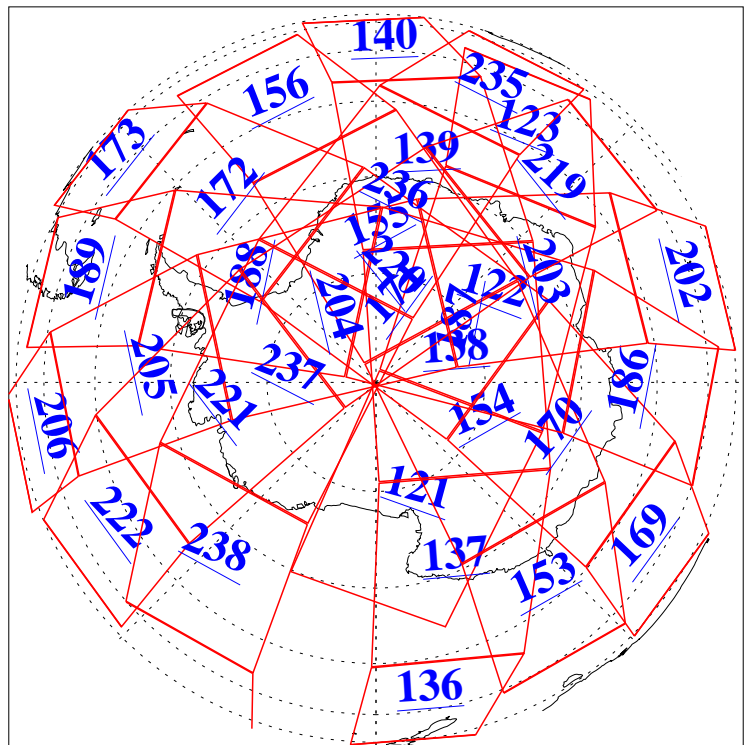

L1B Availability  
AMSU Granules: 240  
HSB Granules: 0  
AIRS Granules: 240

21 Jan 2018  
DoY 21  
Aqua Day 5741  
Granules: 1 to 120

Granules: 121 to 240

Legend: AMSU Available, HSB Available, AIRS Available

L1B Availability  
AMSU Granules: 240  
HSB Granules: 0  
AIRS Granules: 240

21 Jan 2018  
DoY 21  
Aqua Day 5741  
Ascending Granules

Descending Granules

Legend: AMSU Available, HSB Available, AIRS Available

L1B Availability  
 AMSU Granules: 240  
 HSB Granules: 0  
 AIRS Granules: 240

21 Jan 2018  
 DoY 21  
 Aqua Day 5741

Northern Hemisphere Granules

Southern Hemisphere Granules

Legend: AMSU Available, HSB Available, AIRS Available