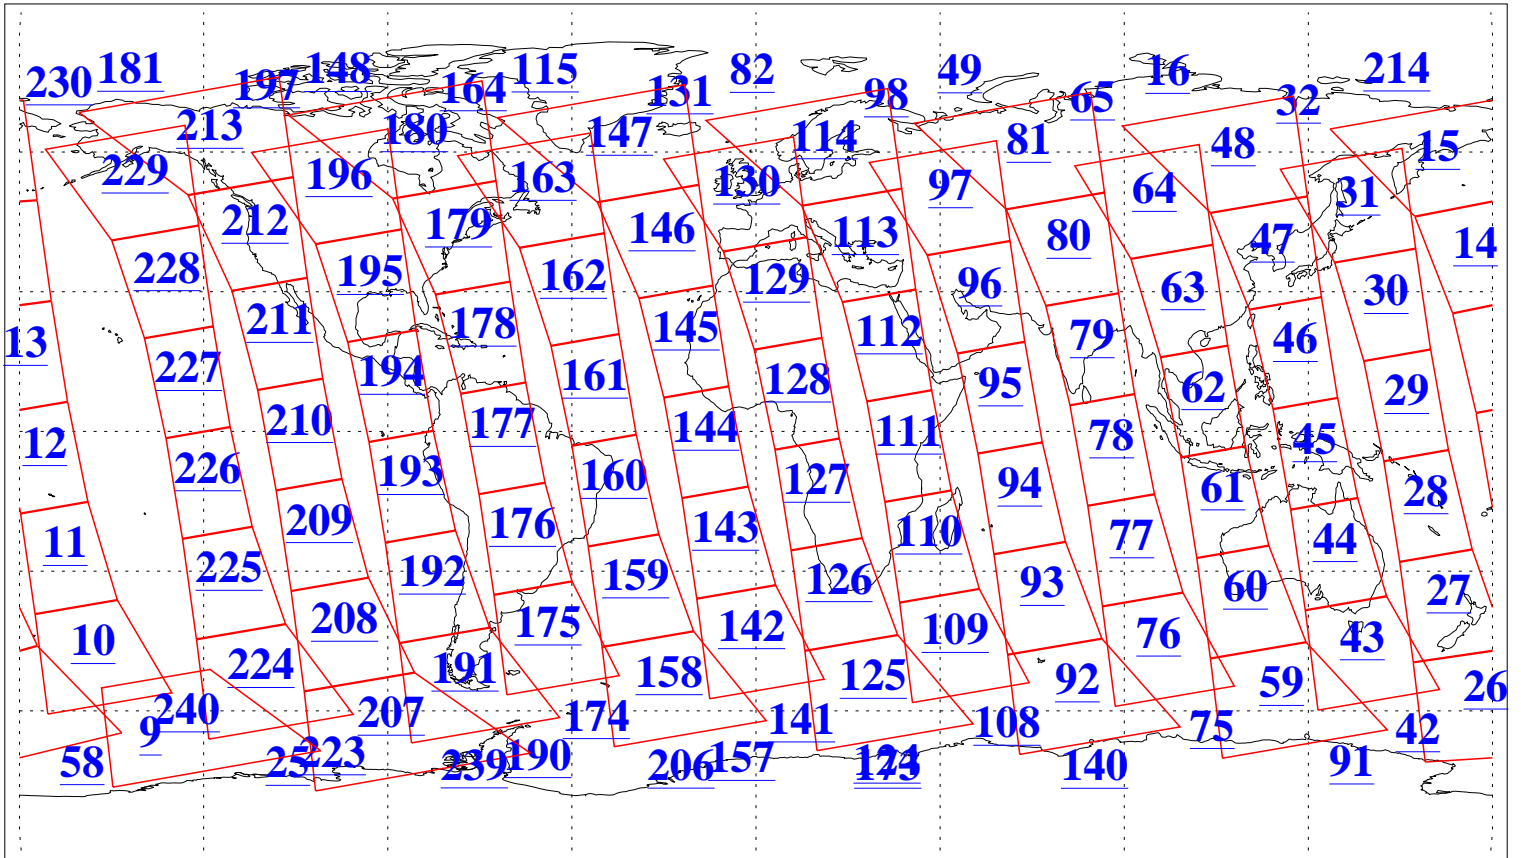

L1B Availability
AMSU Granules: 240
HSB Granules: 0
AIRS Granules: 240

19 Jan 2018
DoY 19
Aqua Day 5739
Granules: 1 to 120

Granules: 121 to 240

Legend: AMSU Available, HSB Available, AIRS Available

L1B Availability
AMSU Granules: 240
HSB Granules: 0
AIRS Granules: 240

19 Jan 2018
DoY 19
Aqua Day 5739
Ascending Granules

Descending Granules

Legend: AMSU Available, HSB Available, AIRS Available

L1B Availability
 AMSU Granules: 240
 HSB Granules: 0
 AIRS Granules: 240

19 Jan 2018
 DoY 19
 Aqua Day 5739

Northern Hemisphere Granules

Southern Hemisphere Granules

Legend: AMSU Available, HSB Available, AIRS Available