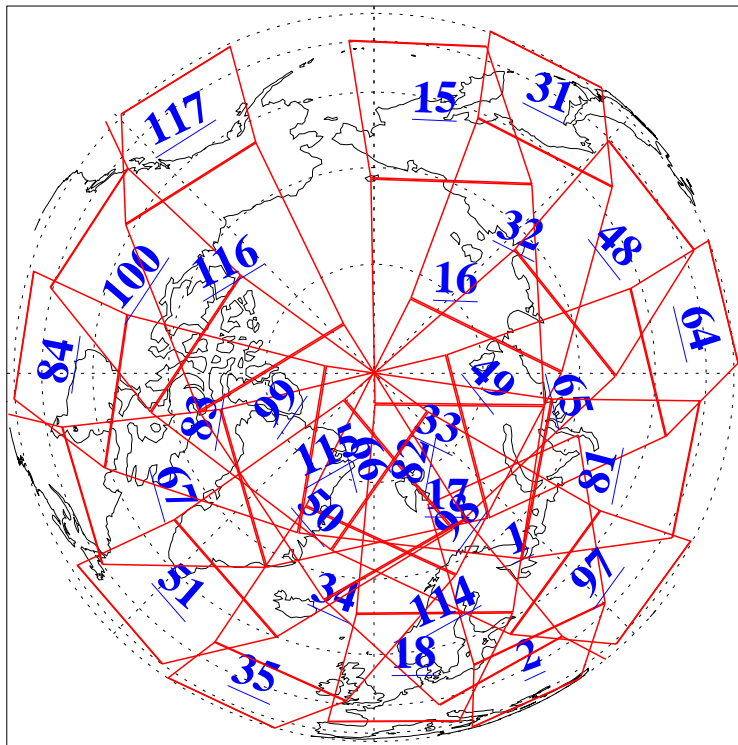

L1B Availability
AMSU Granules: 240
HSB Granules: 0
AIRS Granules: 240

19 Jan 2018
DoY 19
Aqua Day 5739
Granules: 1 to 120

Granules: 121 to 240

Legend: AMSU Available, HSB Available, AIRS Available

L1B Availability
AMSU Granules: 240
HSB Granules: 0
AIRS Granules: 240

19 Jan 2018
DoY 19
Aqua Day 5739
Ascending Granules

Descending Granules

Legend: AMSU Available, HSB Available, AIRS Available

L1B Availability
 AMSU Granules: 240
 HSB Granules: 0
 AIRS Granules: 240

19 Jan 2018
 DoY 19
 Aqua Day 5739

Northern Hemisphere Granules

Southern Hemisphere Granules

Legend: AMSU Available, HSB Available, AIRS Available