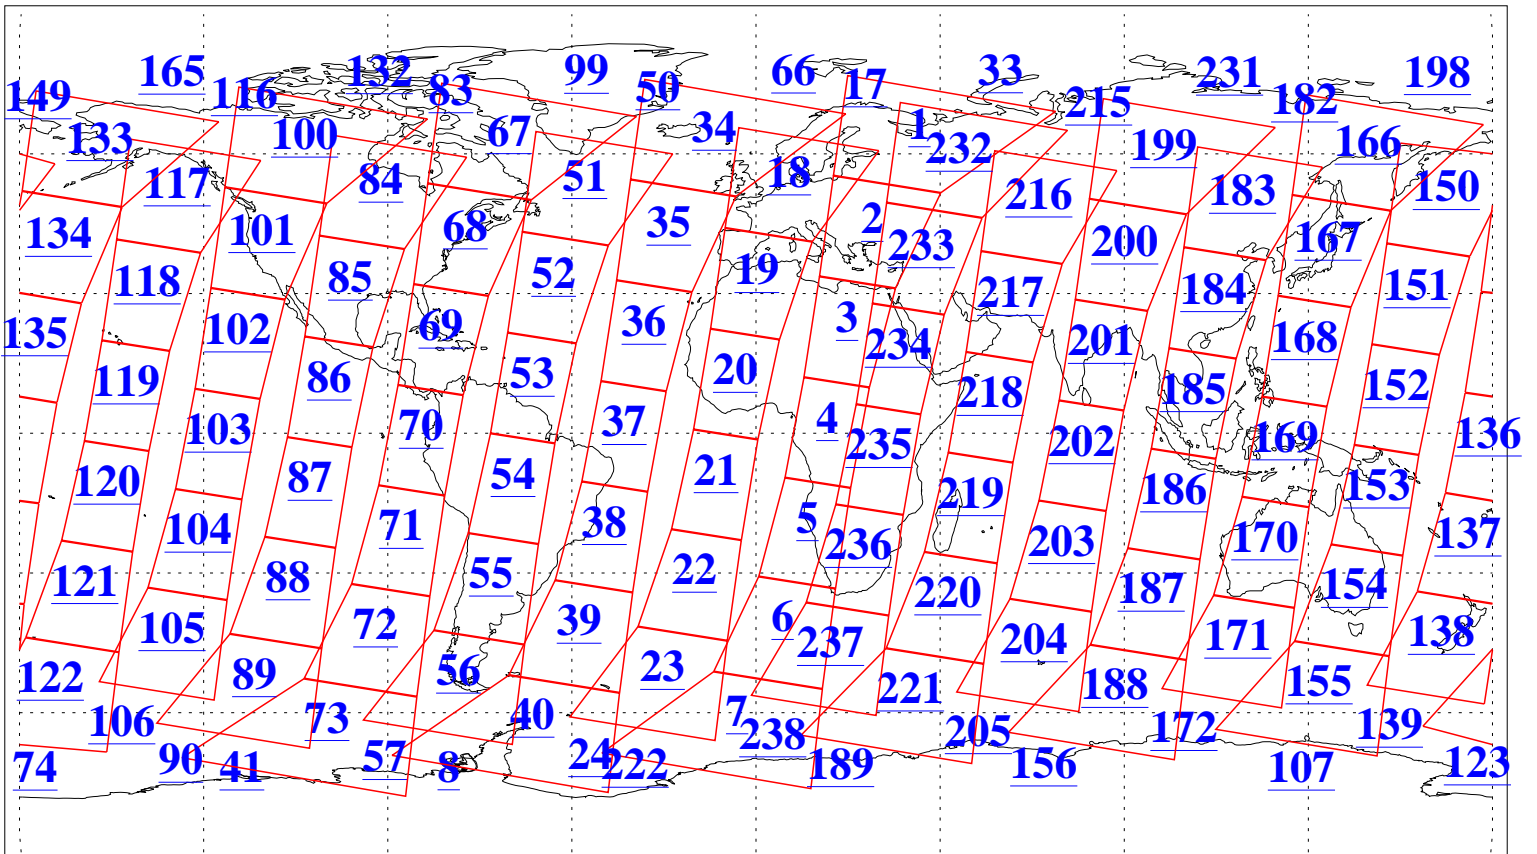

L1B Availability
AMSU Granules: 240
HSB Granules: 0
AIRS Granules: 240

19 Jan 2018
DoY 19
Aqua Day 5739
Granules: 1 to 120

Granules: 121 to 240

Legend: AMSU Available, HSB Available, AIRS Available

L1B Availability
AMSU Granules: 240
HSB Granules: 0
AIRS Granules: 240

19 Jan 2018
DoY 19
Aqua Day 5739
Ascending Granules

Descending Granules

Legend: AMSU Available, HSB Available, AIRS Available

L1B Availability
 AMSU Granules: 240
 HSB Granules: 0
 AIRS Granules: 240

19 Jan 2018
 DoY 19
 Aqua Day 5739

Northern Hemisphere Granules

Southern Hemisphere Granules

Legend: AMSU Available, HSB Available, AIRS Available