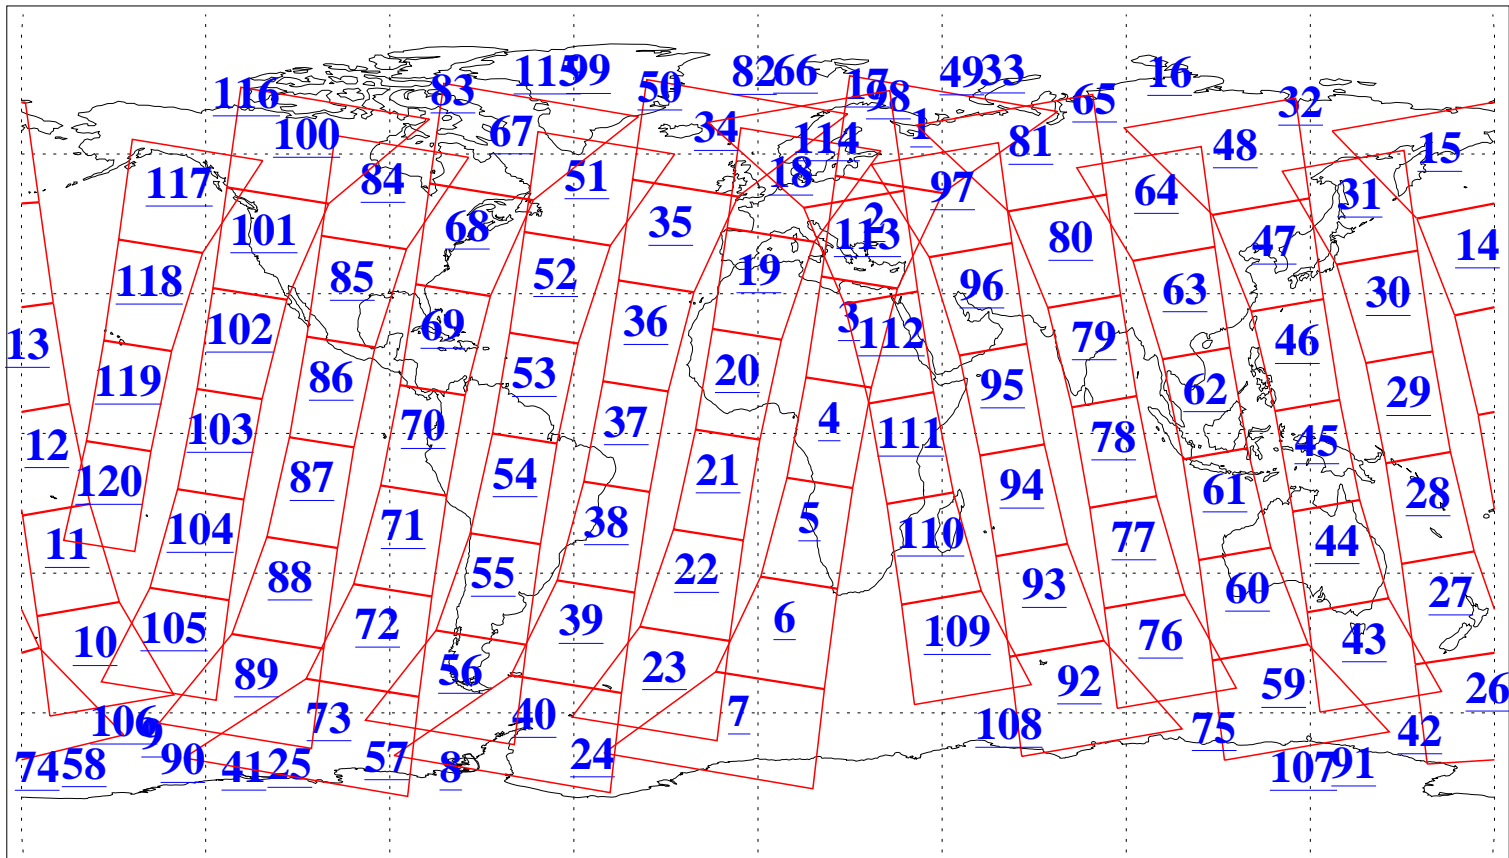

L1B Availability
AMSU Granules: 240
HSB Granules: 0
AIRS Granules: 240

19 Jan 2018
DoY 19
Aqua Day 5739
Granules: 1 to 120

Granules: 121 to 240

Legend: AMSU Available, HSB Available, AIRS Available

L1B Availability
AMSU Granules: 240
HSB Granules: 0
AIRS Granules: 240

19 Jan 2018
DoY 19
Aqua Day 5739
Ascending Granules

Descending Granules

Legend: AMSU Available, HSB Available, AIRS Available

L1B Availability
 AMSU Granules: 240
 HSB Granules: 0
 AIRS Granules: 240

19 Jan 2018
 DoY 19
 Aqua Day 5739

Northern Hemisphere Granules

Southern Hemisphere Granules

Legend: AMSU Available, HSB Available, AIRS Available