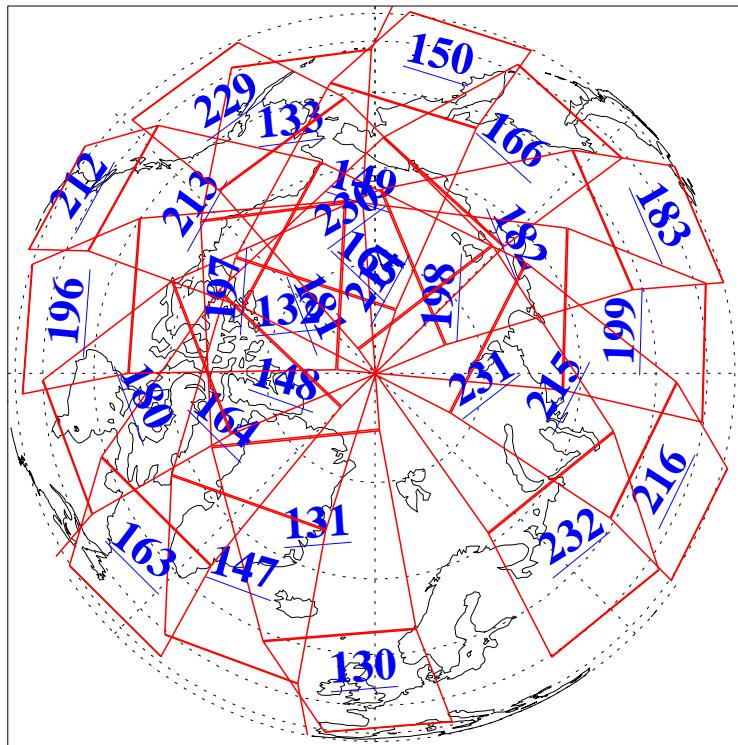

19 Jan 2018
DoY 19
Aqua Day 5739
Ascending Granules

Descending Granules

Legend: AMSU Available, HSB Available, AIRS Available

L1B Availability
 AMSU Granules: 240
 HSB Granules: 0
 AIRS Granules: 240

19 Jan 2018
 DoY 19
 Aqua Day 5739

Northern Hemisphere Granules

Southern Hemisphere Granules

Legend: AMSU Available, HSB Available, AIRS Available