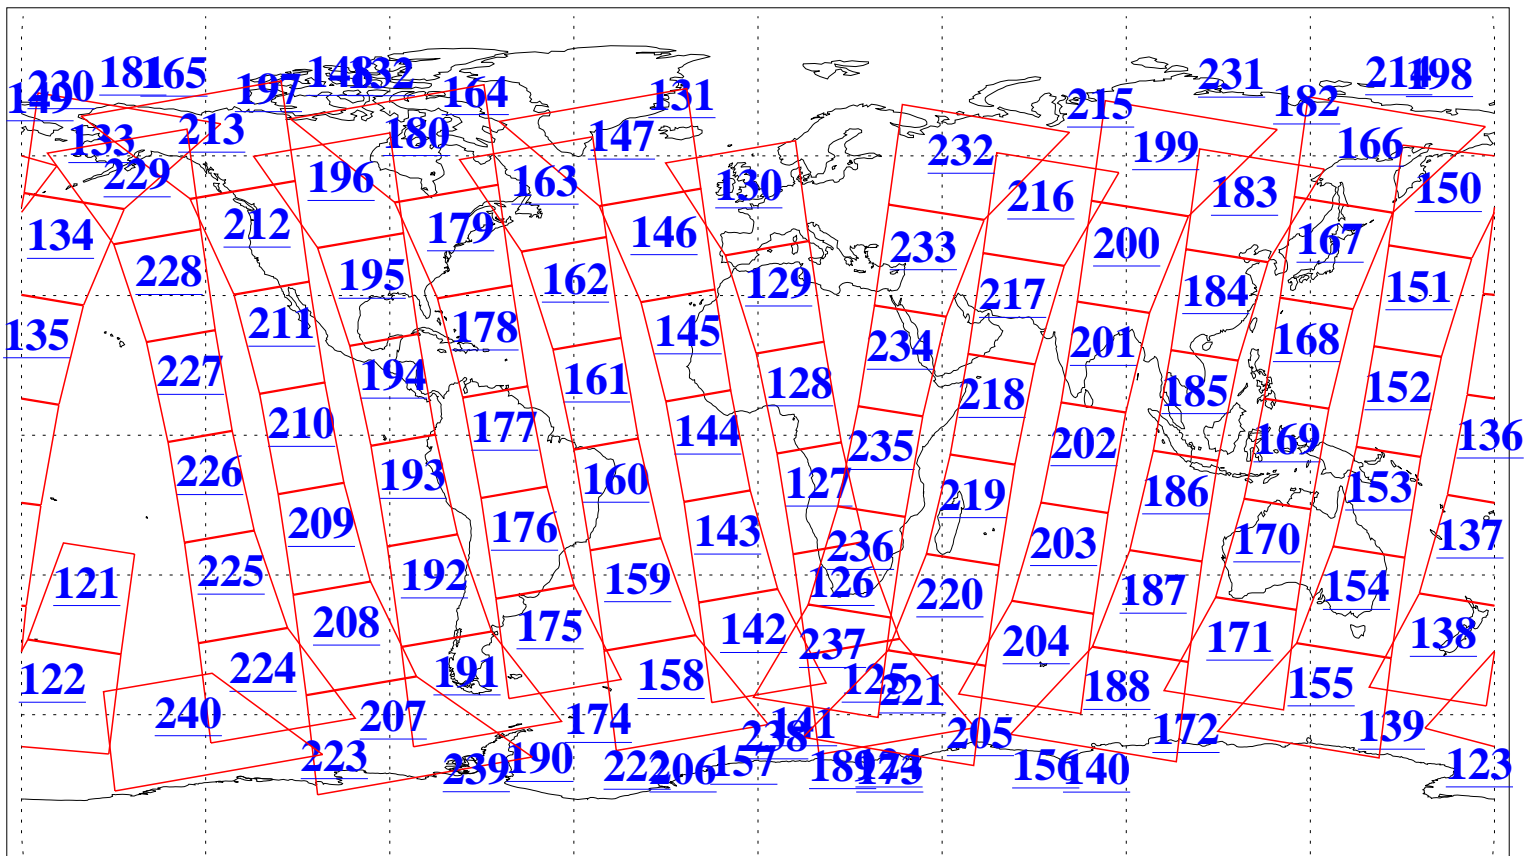

L1B Availability
AMSU Granules: 240
HSB Granules: 0
AIRS Granules: 240

19 Jan 2018
DoY 19
Aqua Day 5739
Granules: 1 to 120

Granules: 121 to 240

Legend: AMSU Available, HSB Available, AIRS Available

L1B Availability
AMSU Granules: 240
HSB Granules: 0
AIRS Granules: 240

19 Jan 2018
DoY 19
Aqua Day 5739
Ascending Granules

Descending Granules

Legend: AMSU Available, HSB Available, AIRS Available

L1B Availability
 AMSU Granules: 240
 HSB Granules: 0
 AIRS Granules: 240

19 Jan 2018
 DoY 19
 Aqua Day 5739

Northern Hemisphere Granules

Southern Hemisphere Granules

Legend: AMSU Available, HSB Available, AIRS Available