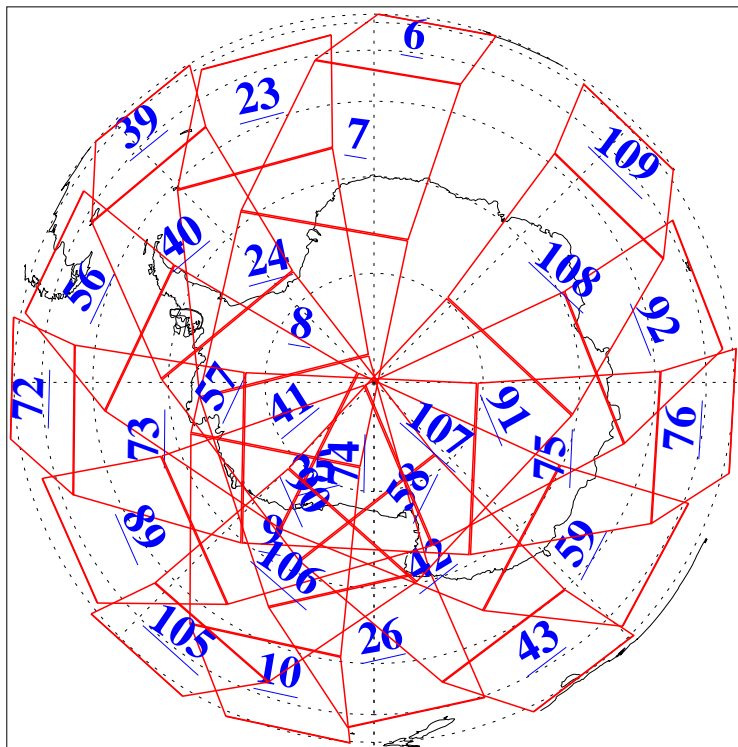

L1B Availability
AMSU Granules: 240
HSB Granules: 0
AIRS Granules: 240

19 Jan 2018
DoY 19
Aqua Day 5739
Granules: 1 to 120

Granules: 121 to 240

Legend: AMSU Available, HSB Available, AIRS Available

L1B Availability
AMSU Granules: 240
HSB Granules: 0
AIRS Granules: 240

19 Jan 2018
DoY 19
Aqua Day 5739
Ascending Granules

Descending Granules

Legend: AMSU Available, HSB Available, AIRS Available

L1B Availability
 AMSU Granules: 240
 HSB Granules: 0
 AIRS Granules: 240

19 Jan 2018
 DoY 19
 Aqua Day 5739

Northern Hemisphere Granules

Southern Hemisphere Granules

Legend: AMSU Available, HSB Available, AIRS Available