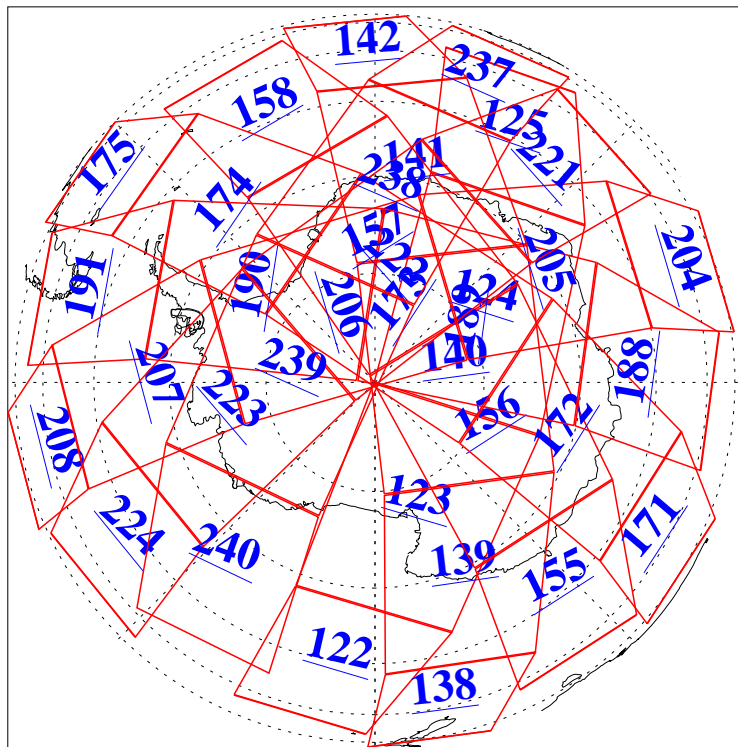

L1B Availability
AMSU Granules: 240
HSB Granules: 0
AIRS Granules: 240

19 Jan 2018
DoY 19
Aqua Day 5739
Granules: 1 to 120

Granules: 121 to 240

Legend: AMSU Available, HSB Available, AIRS Available

L1B Availability
AMSU Granules: 240
HSB Granules: 0
AIRS Granules: 240

19 Jan 2018
DoY 19
Aqua Day 5739
Ascending Granules

Descending Granules

Legend: AMSU Available, HSB Available, AIRS Available

L1B Availability
 AMSU Granules: 240
 HSB Granules: 0
 AIRS Granules: 240

19 Jan 2018
 DoY 19
 Aqua Day 5739

Northern Hemisphere Granules

Southern Hemisphere Granules

Legend: AMSU Available, HSB Available, AIRS Available