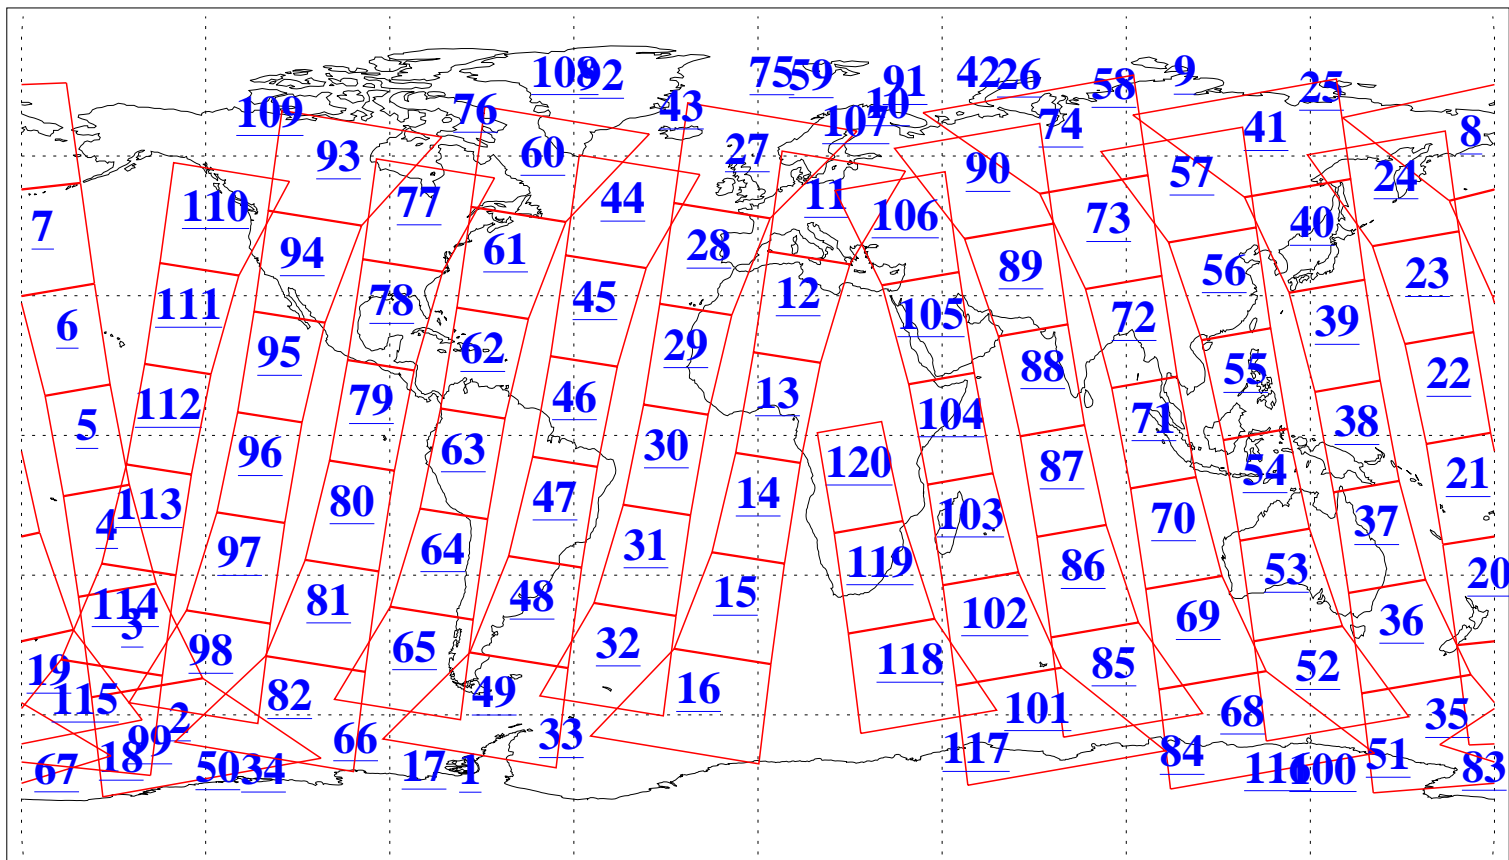

L1B Availability
AMSU Granules: 239
HSB Granules: 0
AIRS Granules: 223

18 Jan 2018
DoY 18
Aqua Day 5738
Granules: 1 to 120

Granules: 121 to 240

Legend: AMSU Available, HSB Available, AIRS Available

L1B Availability
AMSU Granules: 239
HSB Granules: 0
AIRS Granules: 223

18 Jan 2018
DoY 18
Aqua Day 5738

Ascending Granules

Descending Granules

Legend: AMSU Available, HSB Available, AIRS Available

L1B Availability
 AMSU Granules: 239
 HSB Granules: 0
 AIRS Granules: 223

18 Jan 2018
 DoY 18
 Aqua Day 5738

Northern Hemisphere Granules

Southern Hemisphere Granules

Legend: AMSU Available, HSB Available, AIRS Available