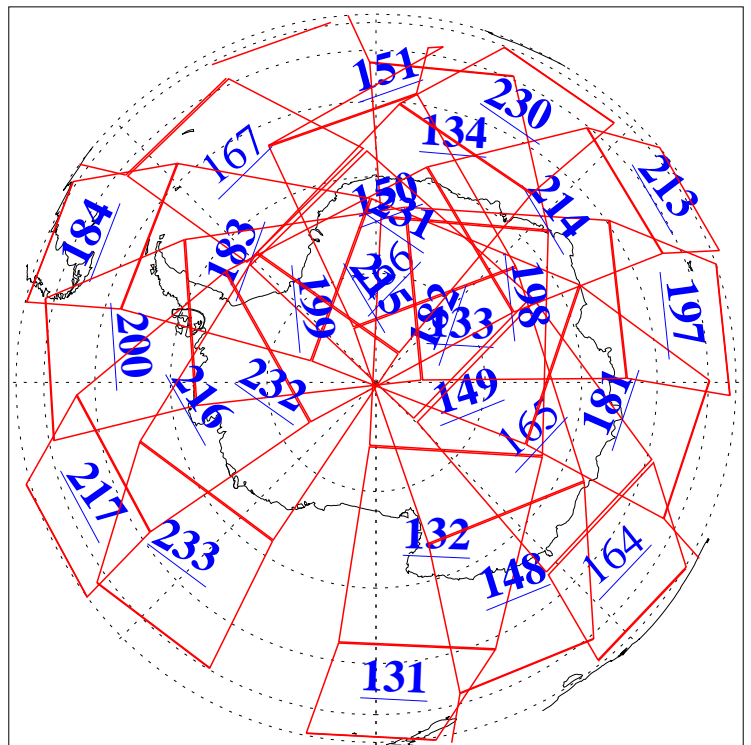

L1B Availability
AMSU Granules: 239
HSB Granules: 0
AIRS Granules: 223

18 Jan 2018
DoY 18
Aqua Day 5738
Granules: 1 to 120

Granules: 121 to 240

Legend: AMSU Available, HSB Available, AIRS Available

L1B Availability
AMSU Granules: 239
HSB Granules: 0
AIRS Granules: 223

18 Jan 2018
DoY 18
Aqua Day 5738

Ascending Granules

Descending Granules

Legend: AMSU Available, HSB Available, AIRS Available

L1B Availability
 AMSU Granules: 239
 HSB Granules: 0
 AIRS Granules: 223

18 Jan 2018
 DoY 18
 Aqua Day 5738

Northern Hemisphere Granules

Southern Hemisphere Granules

Legend: AMSU Available, HSB Available, AIRS Available