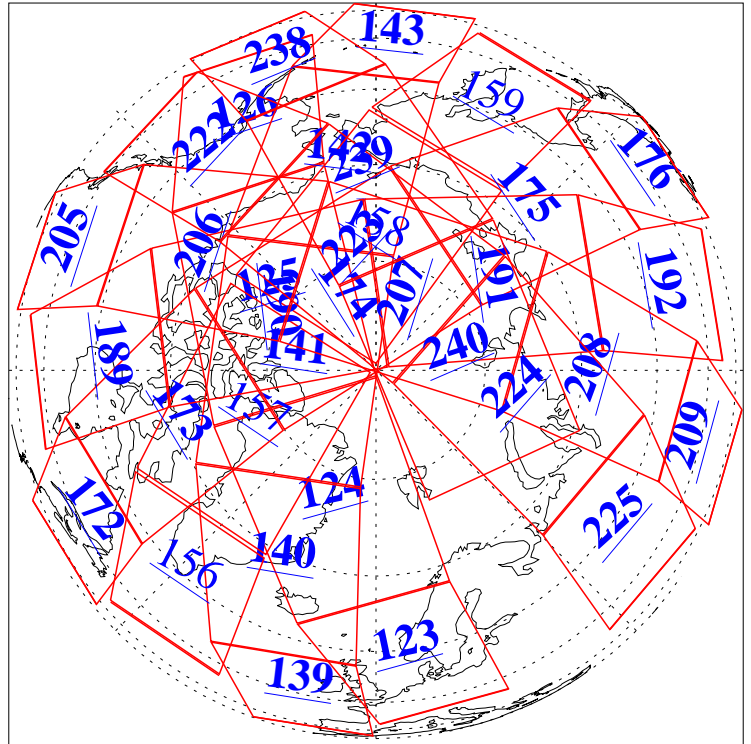

18 Jan 2018
DoY 18
Aqua Day 5738

Ascending Granules

Descending Granules

Legend: AMSU Available, HSB Available, AIRS Available

L1B Availability
 AMSU Granules: 239
 HSB Granules: 0
 AIRS Granules: 223

18 Jan 2018
 DoY 18
 Aqua Day 5738

Northern Hemisphere Granules

Southern Hemisphere Granules

Legend: AMSU Available, HSB Available, AIRS Available