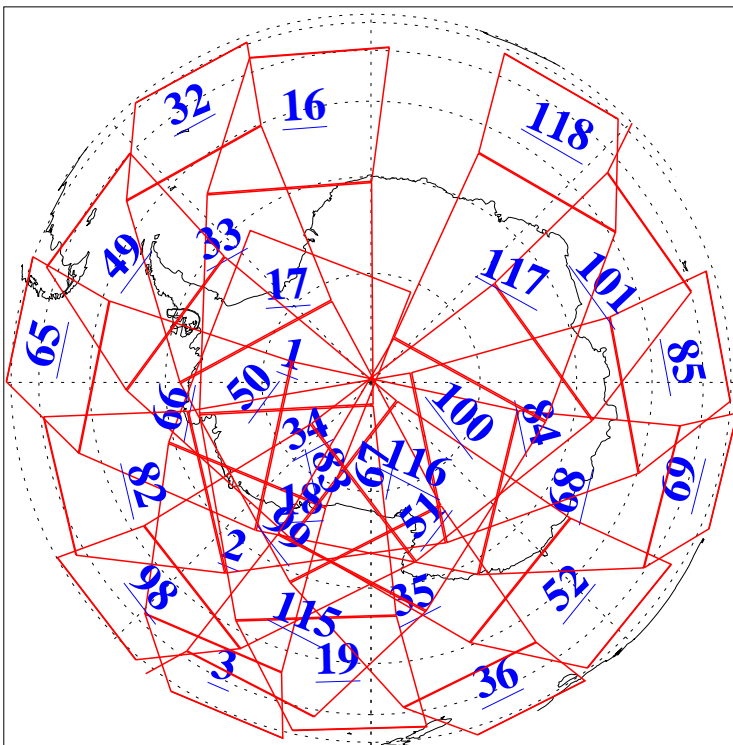

L1B Availability
AMSU Granules: 239
HSB Granules: 0
AIRS Granules: 223

18 Jan 2018
DoY 18
Aqua Day 5738
Granules: 1 to 120

Granules: 121 to 240

Legend: AMSU Available, HSB Available, AIRS Available

L1B Availability
AMSU Granules: 239
HSB Granules: 0
AIRS Granules: 223

18 Jan 2018
DoY 18
Aqua Day 5738

Ascending Granules

Descending Granules

Legend: AMSU Available, HSB Available, AIRS Available

L1B Availability
 AMSU Granules: 239
 HSB Granules: 0
 AIRS Granules: 223

18 Jan 2018
 DoY 18
 Aqua Day 5738

Northern Hemisphere Granules

Southern Hemisphere Granules

Legend: AMSU Available, HSB Available, AIRS Available