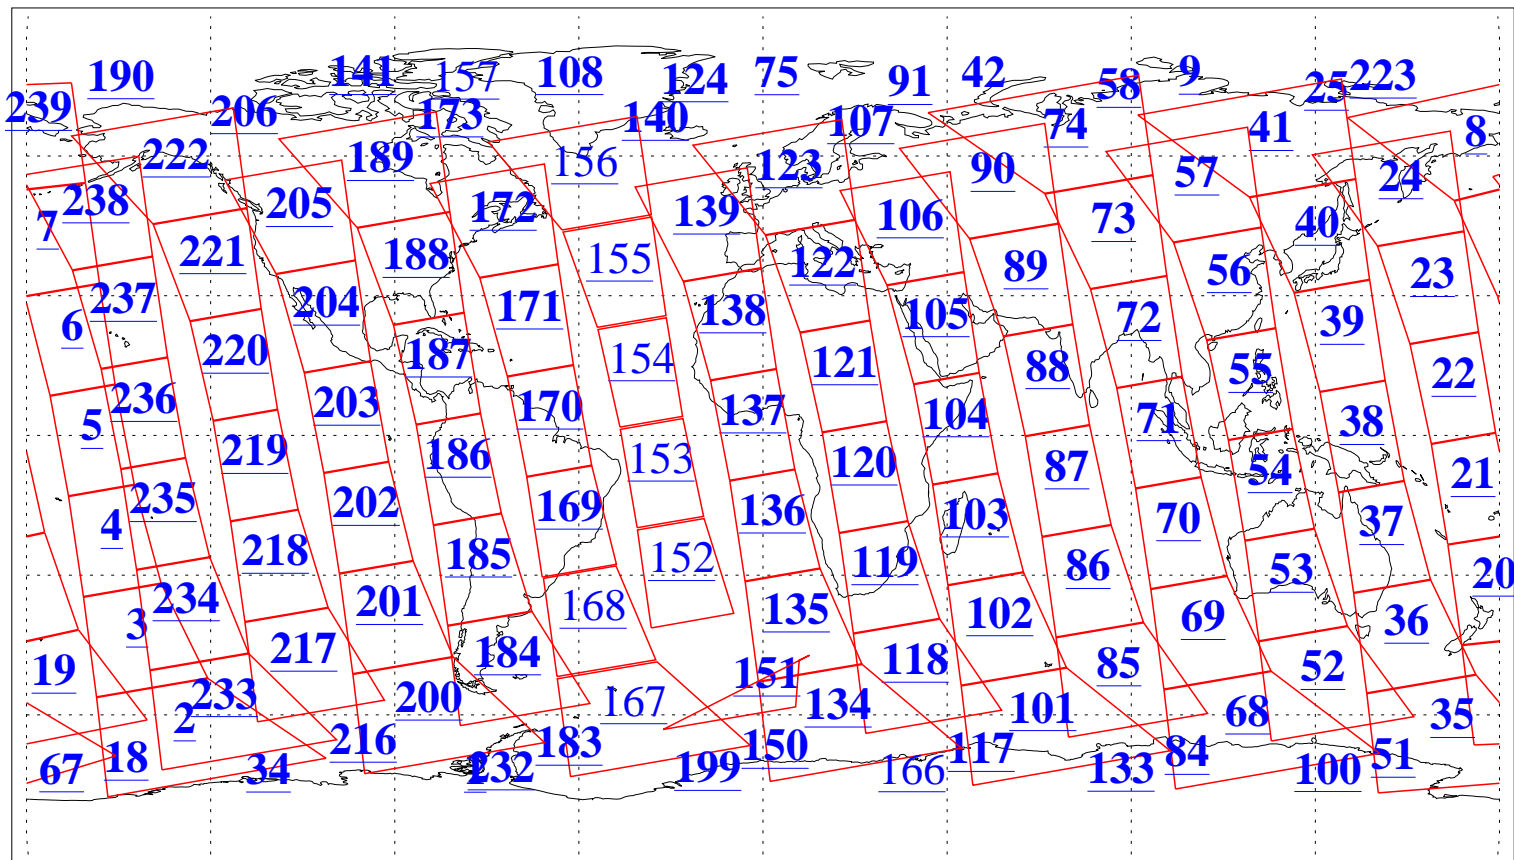

L1B Availability
AMSU Granules: 239
HSB Granules: 0
AIRS Granules: 223

18 Jan 2018
DoY 18
Aqua Day 5738
Granules: 1 to 120

Granules: 121 to 240

Legend: AMSU Available, HSB Available, AIRS Available

L1B Availability
AMSU Granules: 239
HSB Granules: 0
AIRS Granules: 223

18 Jan 2018
DoY 18
Aqua Day 5738

Ascending Granules

Descending Granules

Legend: AMSU Available, HSB Available, AIRS Available

L1B Availability
 AMSU Granules: 239
 HSB Granules: 0
 AIRS Granules: 223

18 Jan 2018
 DoY 18
 Aqua Day 5738

Northern Hemisphere Granules

Southern Hemisphere Granules

Legend: AMSU Available, HSB Available, AIRS Available