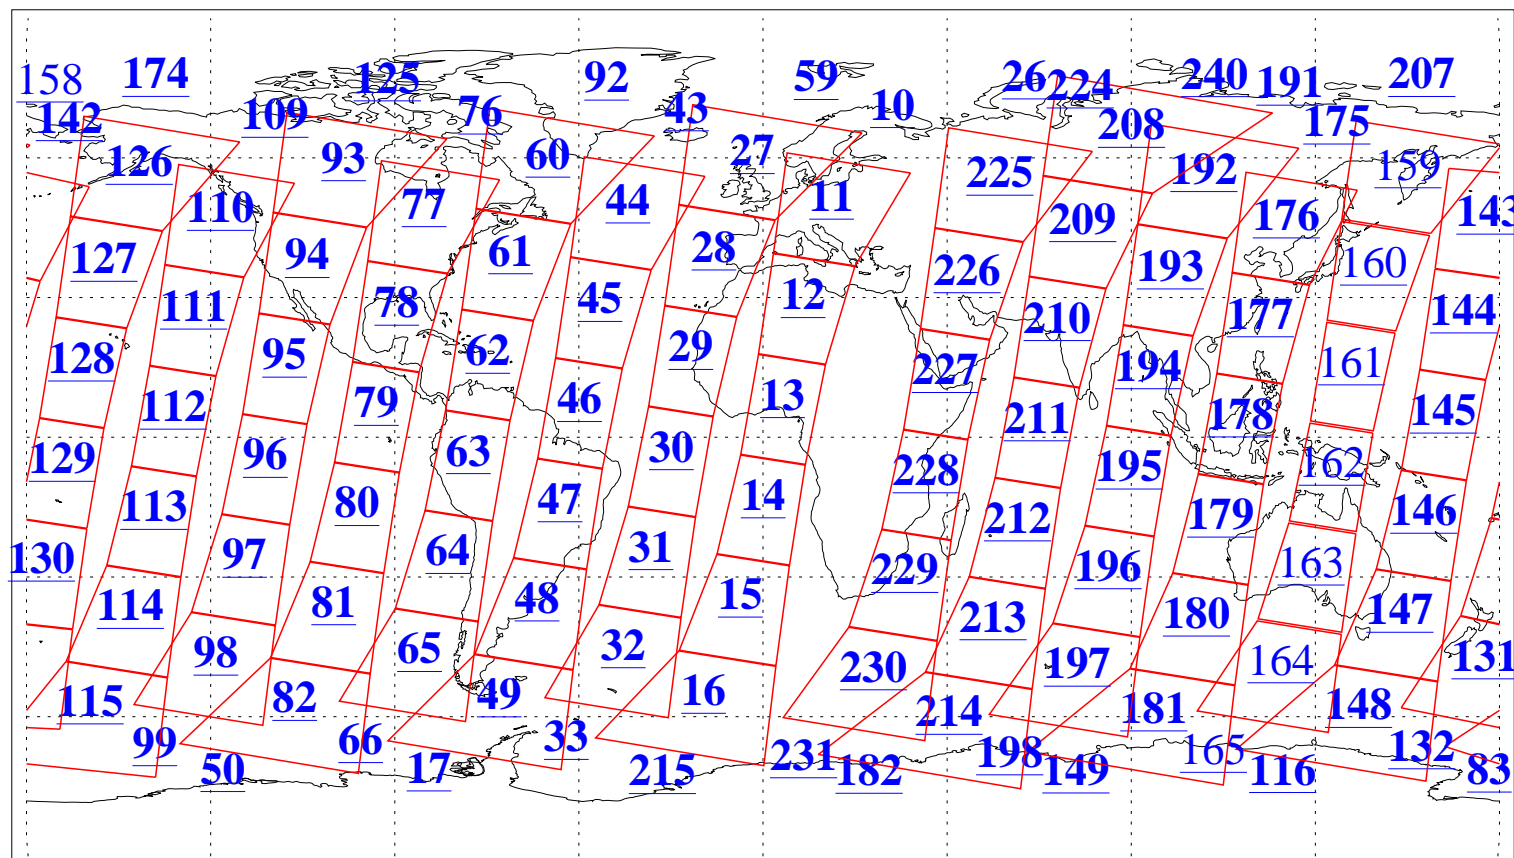

L1B Availability
AMSU Granules: 239
HSB Granules: 0
AIRS Granules: 223

18 Jan 2018
DoY 18
Aqua Day 5738
Granules: 1 to 120

Granules: 121 to 240

Legend: AMSU Available, HSB Available, AIRS Available

L1B Availability
AMSU Granules: 239
HSB Granules: 0
AIRS Granules: 223

18 Jan 2018
DoY 18
Aqua Day 5738

Ascending Granules

Descending Granules

Legend: AMSU Available, HSB Available, AIRS Available

L1B Availability
 AMSU Granules: 239
 HSB Granules: 0
 AIRS Granules: 223

18 Jan 2018
 DoY 18
 Aqua Day 5738

Northern Hemisphere Granules

Southern Hemisphere Granules

Legend: AMSU Available, HSB Available, AIRS Available