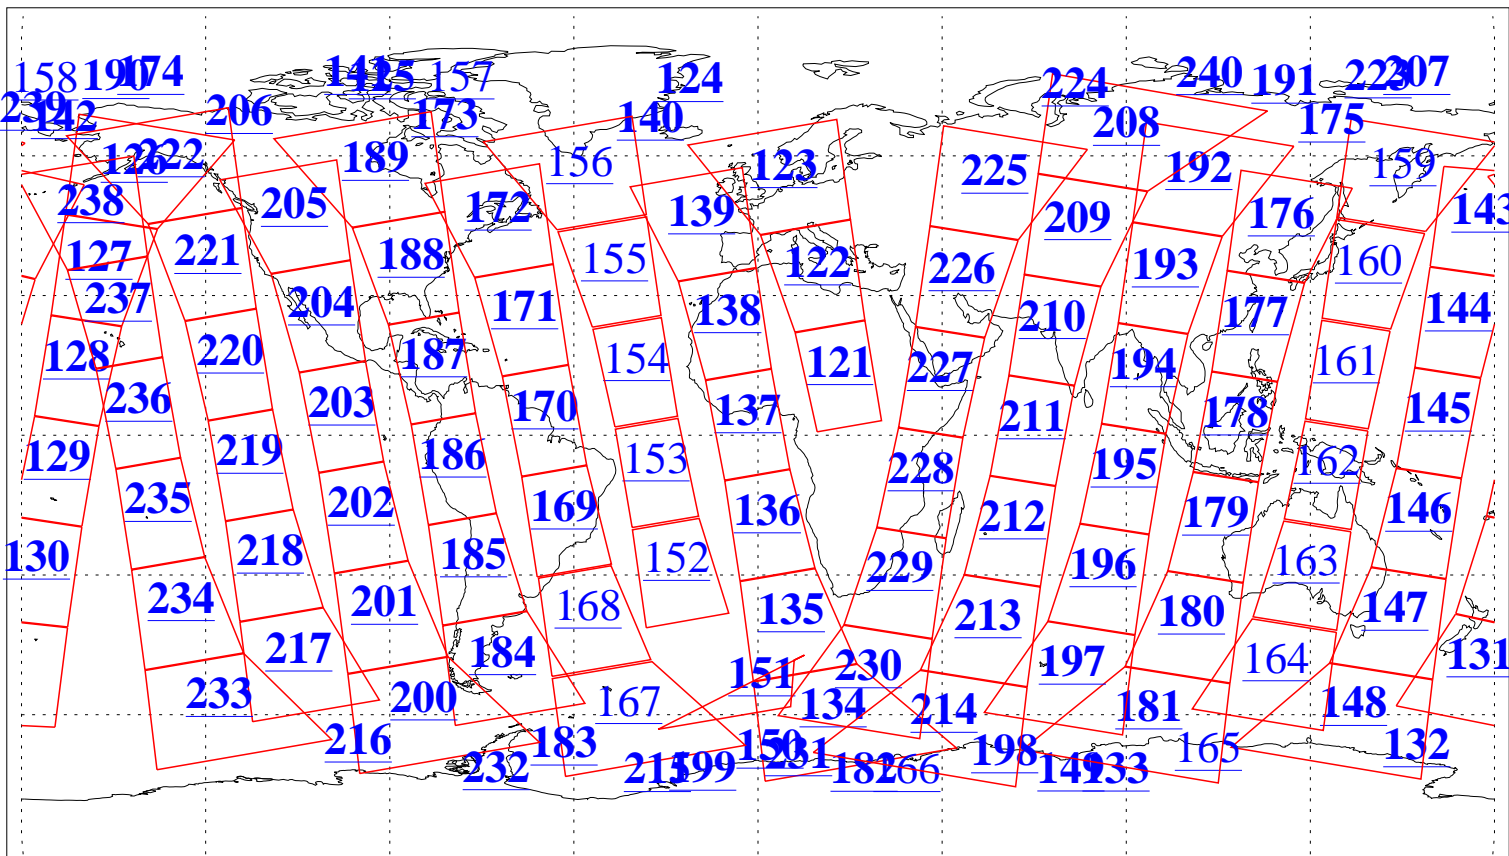

L1B Availability
AMSU Granules: 239
HSB Granules: 0
AIRS Granules: 223

18 Jan 2018
DoY 18
Aqua Day 5738
Granules: 1 to 120

Granules: 121 to 240

Legend: AMSU Available, HSB Available, AIRS Available

L1B Availability
AMSU Granules: 239
HSB Granules: 0
AIRS Granules: 223

18 Jan 2018
DoY 18
Aqua Day 5738

Ascending Granules

Descending Granules

Legend: AMSU Available, HSB Available, AIRS Available

L1B Availability
 AMSU Granules: 239
 HSB Granules: 0
 AIRS Granules: 223

18 Jan 2018
 DoY 18
 Aqua Day 5738

Northern Hemisphere Granules

Southern Hemisphere Granules

Legend: AMSU Available, HSB Available, AIRS Available