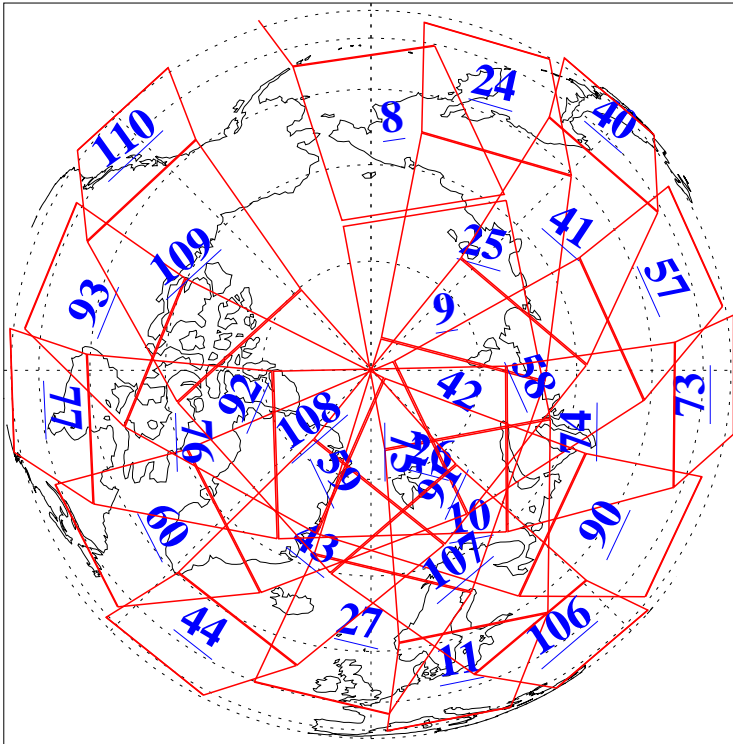

L1B Availability
AMSU Granules: 239
HSB Granules: 0
AIRS Granules: 223

18 Jan 2018
DoY 18
Aqua Day 5738
Granules: 1 to 120

Granules: 121 to 240

Legend: AMSU Available, HSB Available, AIRS Available

L1B Availability
AMSU Granules: 239
HSB Granules: 0
AIRS Granules: 223

18 Jan 2018
DoY 18
Aqua Day 5738

Ascending Granules

Descending Granules

Legend: AMSU Available, HSB Available, AIRS Available

L1B Availability
 AMSU Granules: 239
 HSB Granules: 0
 AIRS Granules: 223

18 Jan 2018
 DoY 18
 Aqua Day 5738

Northern Hemisphere Granules

Southern Hemisphere Granules

Legend: AMSU Available, HSB Available, AIRS Available