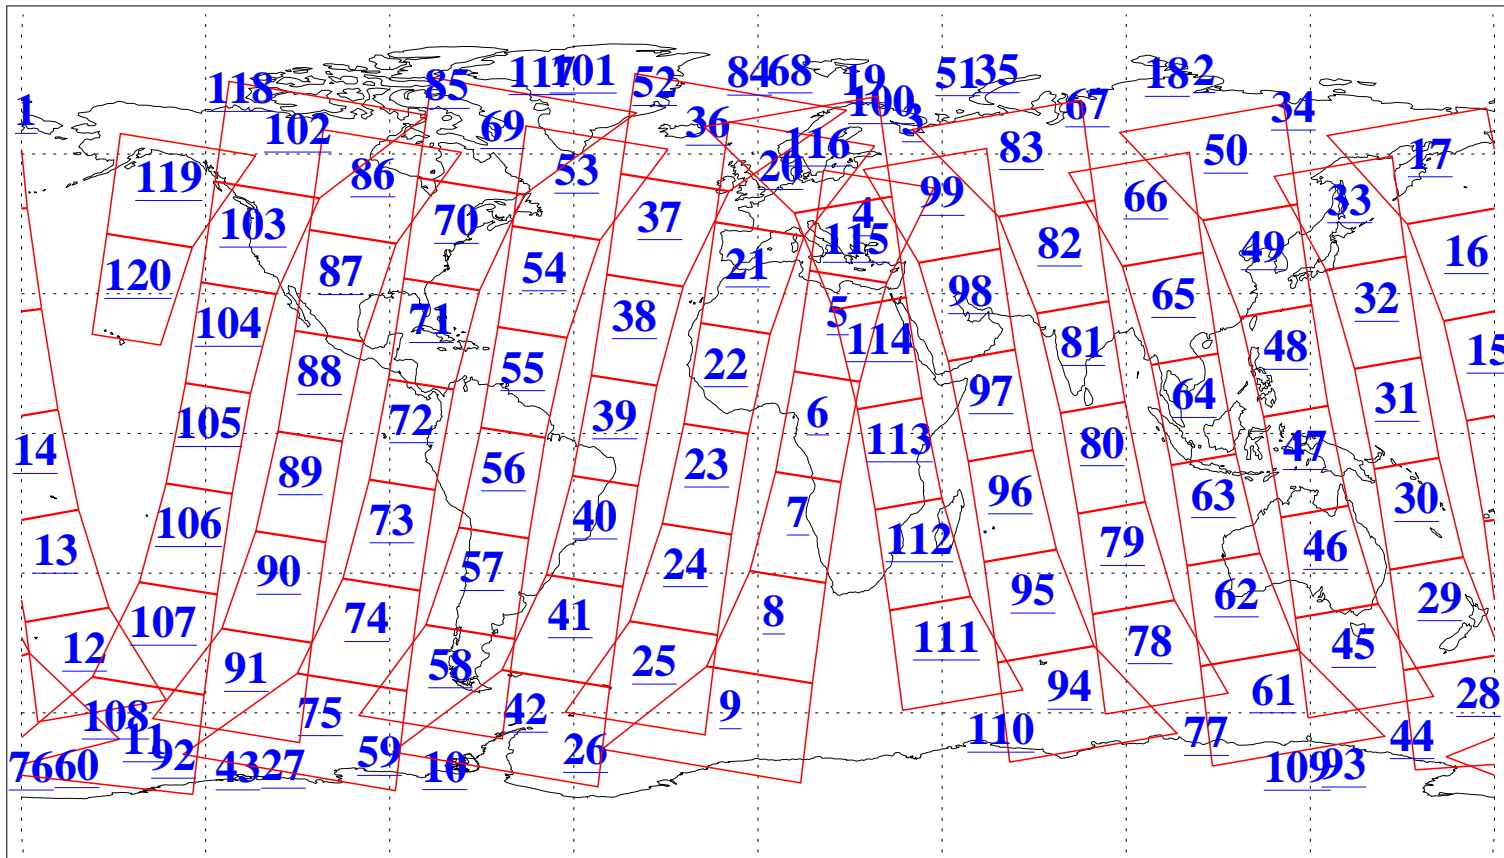

L1B Availability
AMSU Granules: 240
HSB Granules: 0
AIRS Granules: 240

17 Jan 2018
DoY 17
Aqua Day 5737
Granules: 1 to 120

Granules: 121 to 240

Legend: AMSU Available, HSB Available, AIRS Available

L1B Availability
AMSU Granules: 240
HSB Granules: 0
AIRS Granules: 240

17 Jan 2018
DoY 17
Aqua Day 5737
Ascending Granules

Descending Granules

Legend: AMSU Available, HSB Available, AIRS Available

L1B Availability
 AMSU Granules: 240
 HSB Granules: 0
 AIRS Granules: 240

17 Jan 2018
 DoY 17
 Aqua Day 5737

Northern Hemisphere Granules

Southern Hemisphere Granules

Legend: AMSU Available, HSB Available, AIRS Available