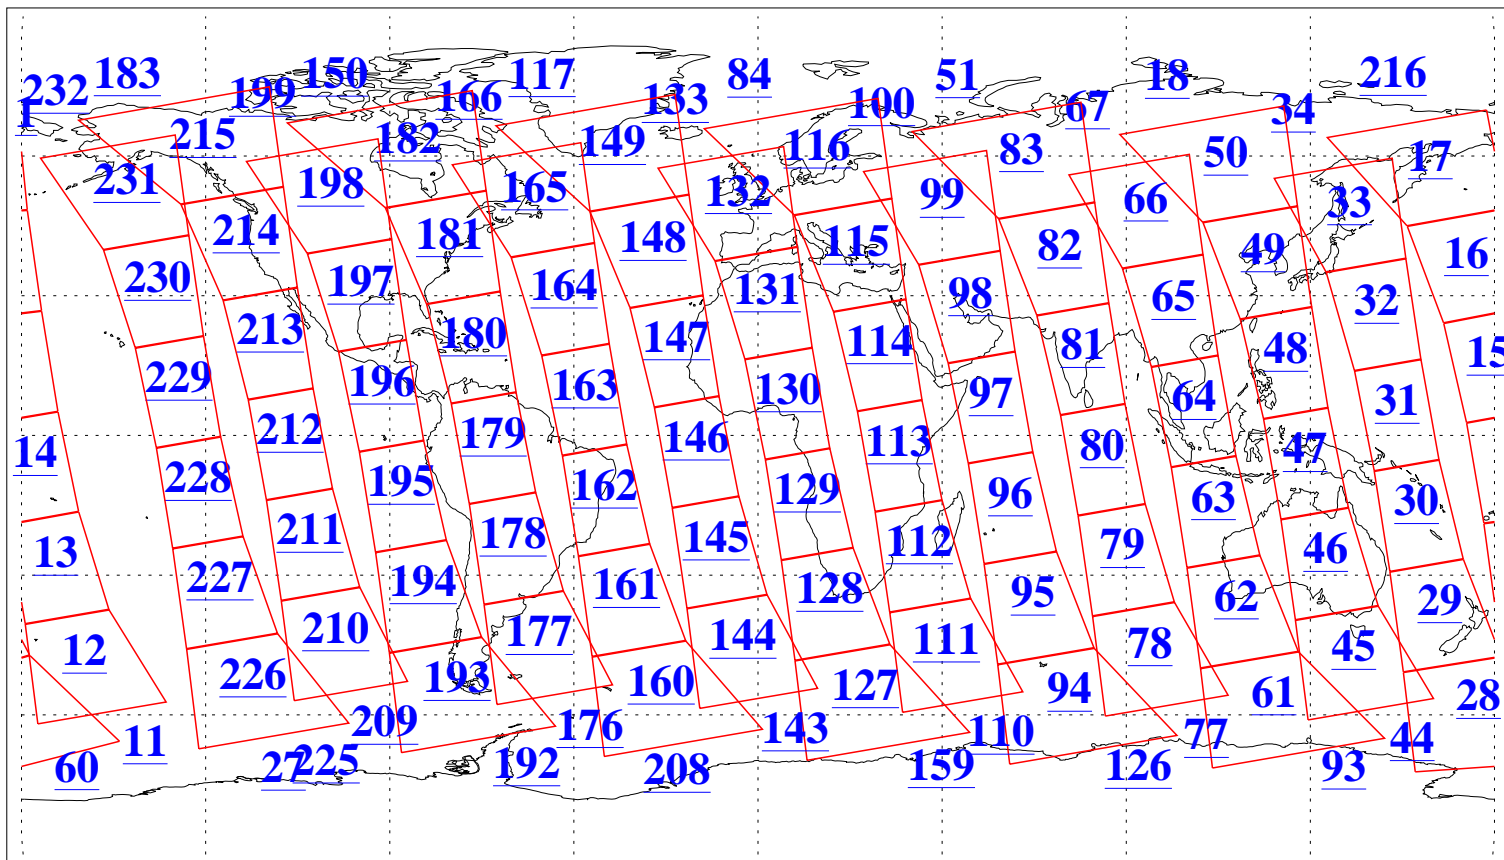

L1B Availability
AMSU Granules: 240
HSB Granules: 0
AIRS Granules: 240

17 Jan 2018
DoY 17
Aqua Day 5737
Granules: 1 to 120

Granules: 121 to 240

Legend: AMSU Available, HSB Available, AIRS Available

L1B Availability
AMSU Granules: 240
HSB Granules: 0
AIRS Granules: 240

17 Jan 2018
DoY 17
Aqua Day 5737
Ascending Granules

Descending Granules

Legend: AMSU Available, HSB Available, AIRS Available

L1B Availability
 AMSU Granules: 240
 HSB Granules: 0
 AIRS Granules: 240

17 Jan 2018
 DoY 17
 Aqua Day 5737

Northern Hemisphere Granules

Southern Hemisphere Granules

Legend: AMSU Available, HSB Available, AIRS Available