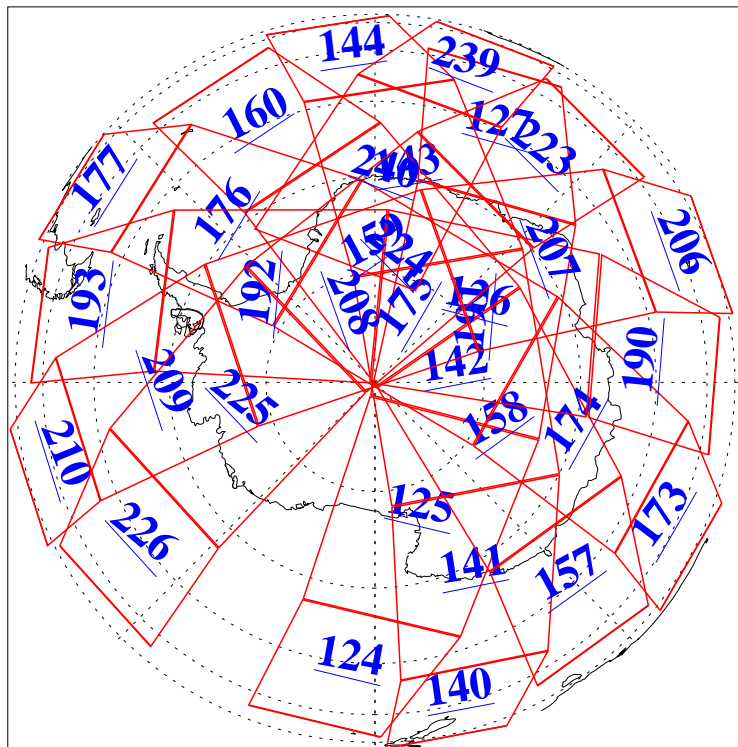

L1B Availability
AMSU Granules: 240
HSB Granules: 0
AIRS Granules: 240

17 Jan 2018
DoY 17
Aqua Day 5737
Granules: 1 to 120

Granules: 121 to 240

Legend: AMSU Available, HSB Available, AIRS Available

L1B Availability
AMSU Granules: 240
HSB Granules: 0
AIRS Granules: 240

17 Jan 2018
DoY 17
Aqua Day 5737
Ascending Granules

Descending Granules

Legend: AMSU Available, HSB Available, AIRS Available

L1B Availability
 AMSU Granules: 240
 HSB Granules: 0
 AIRS Granules: 240

17 Jan 2018
 DoY 17
 Aqua Day 5737

Northern Hemisphere Granules

Southern Hemisphere Granules

Legend: AMSU Available, HSB Available, AIRS Available