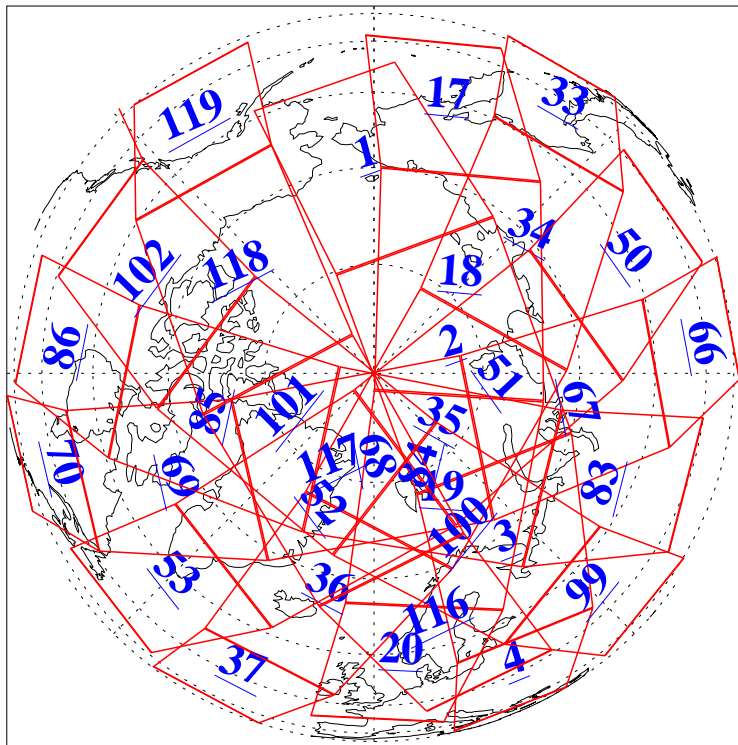

L1B Availability
AMSU Granules: 240
HSB Granules: 0
AIRS Granules: 240

17 Jan 2018
DoY 17
Aqua Day 5737
Granules: 1 to 120

Granules: 121 to 240

Legend: AMSU Available, HSB Available, AIRS Available

L1B Availability
AMSU Granules: 240
HSB Granules: 0
AIRS Granules: 240

17 Jan 2018
DoY 17
Aqua Day 5737
Ascending Granules

Descending Granules

Legend: AMSU Available, HSB Available, AIRS Available

L1B Availability
 AMSU Granules: 240
 HSB Granules: 0
 AIRS Granules: 240

17 Jan 2018
 DoY 17
 Aqua Day 5737

Northern Hemisphere Granules

Southern Hemisphere Granules

Legend: AMSU Available, HSB Available, AIRS Available