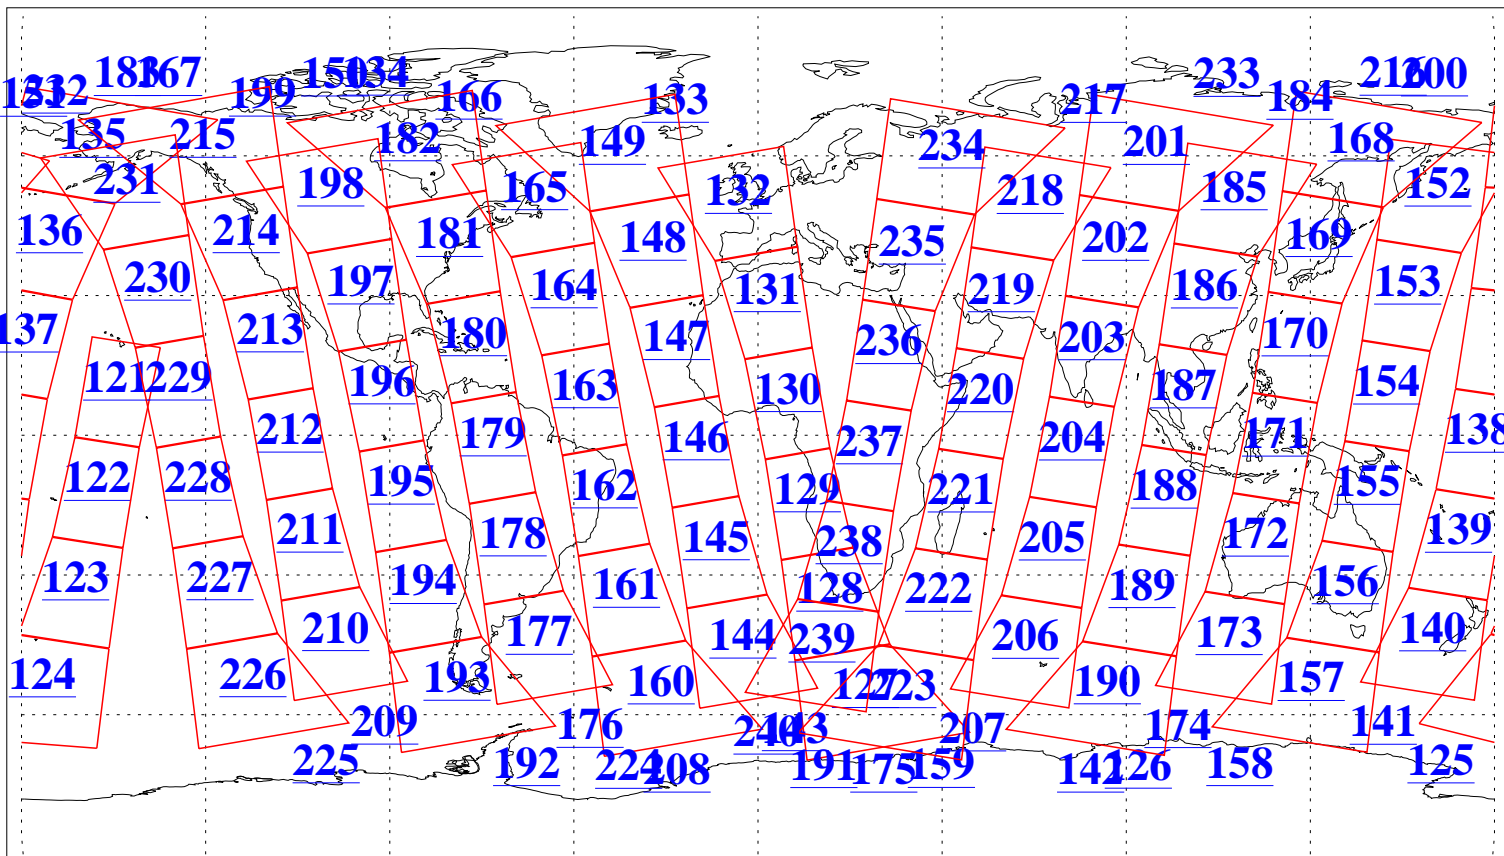

L1B Availability
AMSU Granules: 240
HSB Granules: 0
AIRS Granules: 240

17 Jan 2018
DoY 17
Aqua Day 5737
Granules: 1 to 120

Granules: 121 to 240

Legend: AMSU Available, HSB Available, AIRS Available

L1B Availability
AMSU Granules: 240
HSB Granules: 0
AIRS Granules: 240

17 Jan 2018
DoY 17
Aqua Day 5737
Ascending Granules

Descending Granules

Legend: AMSU Available, HSB Available, AIRS Available

L1B Availability
 AMSU Granules: 240
 HSB Granules: 0
 AIRS Granules: 240

17 Jan 2018
 DoY 17
 Aqua Day 5737

Northern Hemisphere Granules

Southern Hemisphere Granules

Legend: AMSU Available, HSB Available, AIRS Available