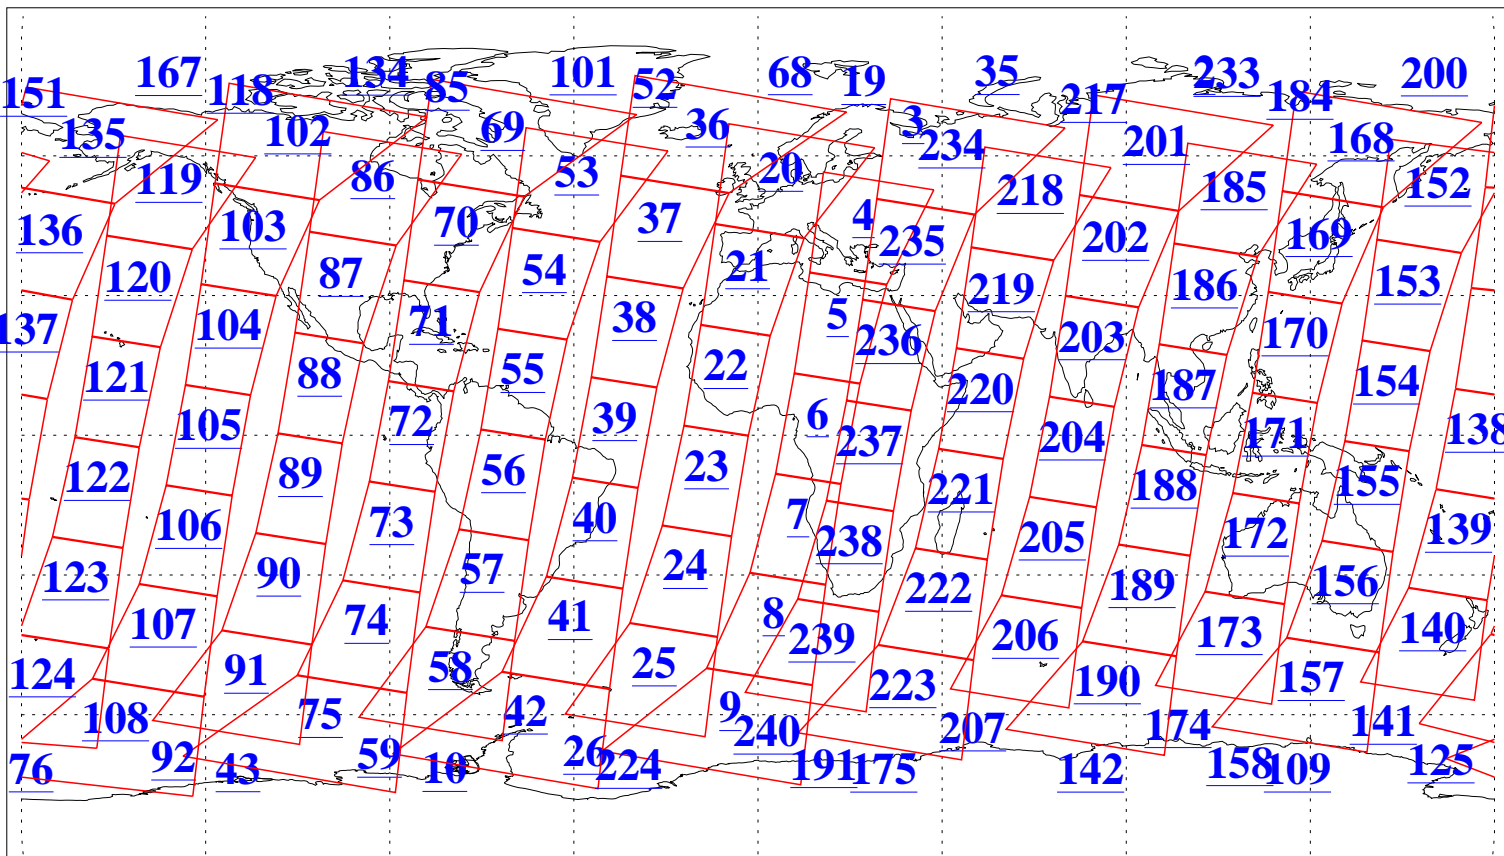

L1B Availability
AMSU Granules: 240
HSB Granules: 0
AIRS Granules: 240

17 Jan 2018
DoY 17
Aqua Day 5737
Granules: 1 to 120

Granules: 121 to 240

Legend: AMSU Available, HSB Available, AIRS Available

L1B Availability
AMSU Granules: 240
HSB Granules: 0
AIRS Granules: 240

17 Jan 2018
DoY 17
Aqua Day 5737
Ascending Granules

Descending Granules

Legend: AMSU Available, HSB Available, AIRS Available

L1B Availability
 AMSU Granules: 240
 HSB Granules: 0
 AIRS Granules: 240

17 Jan 2018
 DoY 17
 Aqua Day 5737

Northern Hemisphere Granules

Southern Hemisphere Granules

Legend: AMSU Available, HSB Available, AIRS Available