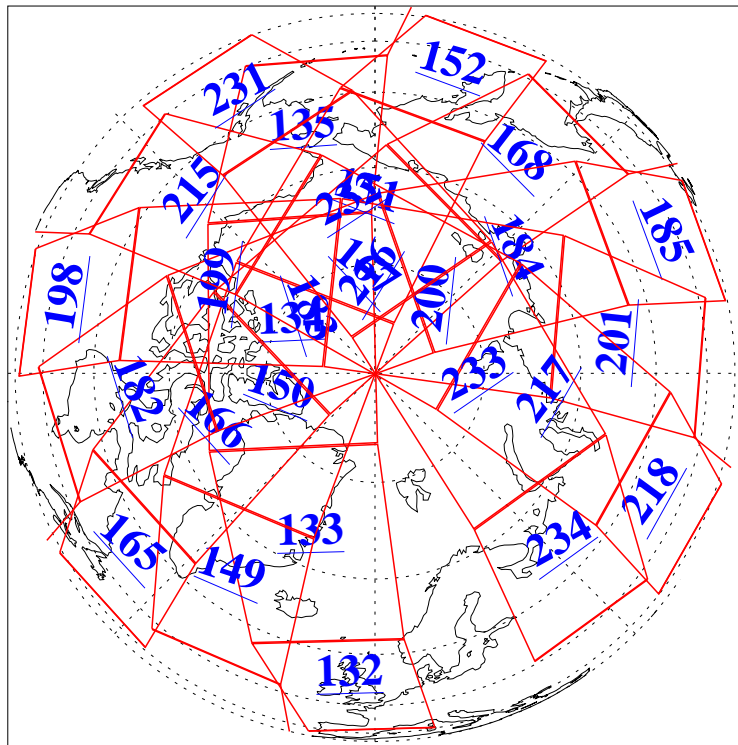

L1B Availability
AMSU Granules: 240
HSB Granules: 0
AIRS Granules: 240

17 Jan 2018
DoY 17
Aqua Day 5737
Granules: 1 to 120

Granules: 121 to 240

Legend: AMSU Available, HSB Available, AIRS Available

L1B Availability
AMSU Granules: 240
HSB Granules: 0
AIRS Granules: 240

17 Jan 2018
DoY 17
Aqua Day 5737
Ascending Granules

Descending Granules

Legend: AMSU Available, HSB Available, AIRS Available

L1B Availability
 AMSU Granules: 240
 HSB Granules: 0
 AIRS Granules: 240

17 Jan 2018
 DoY 17
 Aqua Day 5737

Northern Hemisphere Granules

Southern Hemisphere Granules

Legend: AMSU Available, HSB Available, AIRS Available