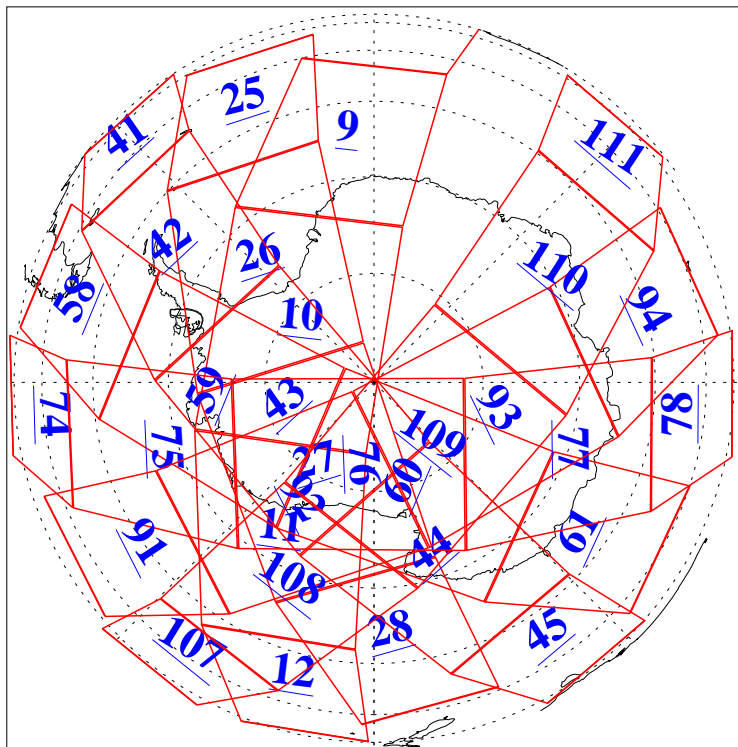

L1B Availability
AMSU Granules: 240
HSB Granules: 0
AIRS Granules: 240

17 Jan 2018
DoY 17
Aqua Day 5737
Granules: 1 to 120

Granules: 121 to 240

Legend: AMSU Available, HSB Available, AIRS Available

L1B Availability
AMSU Granules: 240
HSB Granules: 0
AIRS Granules: 240

17 Jan 2018
DoY 17
Aqua Day 5737
Ascending Granules

Descending Granules

Legend: AMSU Available, HSB Available, AIRS Available

L1B Availability
 AMSU Granules: 240
 HSB Granules: 0
 AIRS Granules: 240

17 Jan 2018
 DoY 17
 Aqua Day 5737

Northern Hemisphere Granules

Southern Hemisphere Granules

Legend: AMSU Available, HSB Available, AIRS Available