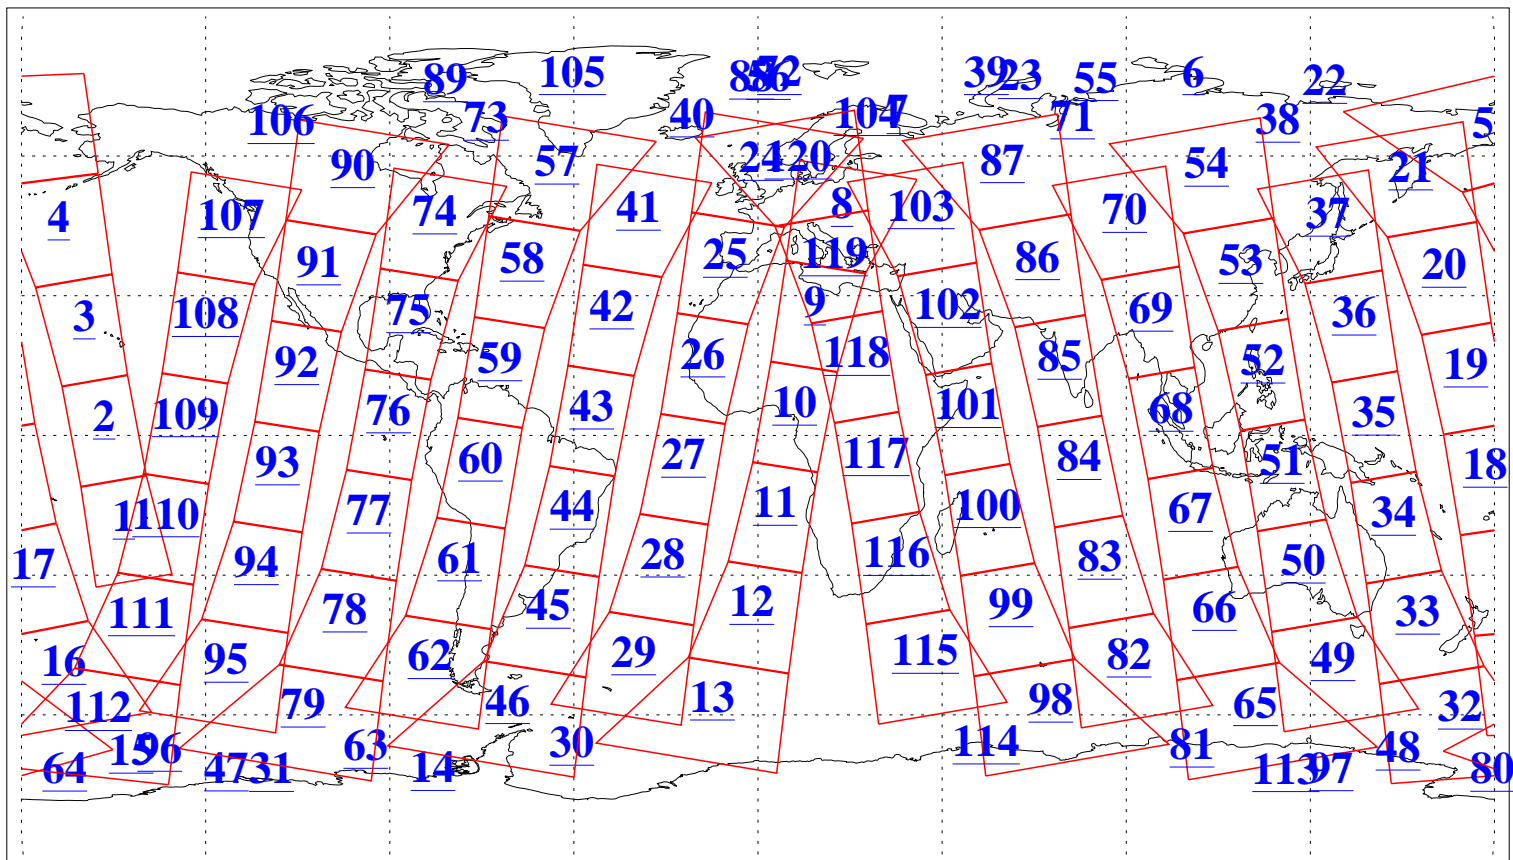

L1B Availability  
AMSU Granules: 240  
HSB Granules: 0  
AIRS Granules: 240

13 Jan 2018  
DoY 13  
Aqua Day 5733  
Granules: 1 to 120

Granules: 121 to 240

Legend: AMSU Available, *HSB Available*, *AIRS Available*

L1B Availability  
AMSU Granules: 240  
HSB Granules: 0  
AIRS Granules: 240

13 Jan 2018  
DoY 13  
Aqua Day 5733  
Ascending Granules

Descending Granules

Legend: AMSU Available, HSB Available, AIRS Available

L1B Availability  
 AMSU Granules: 240  
 HSB Granules: 0  
 AIRS Granules: 240

13 Jan 2018  
 DoY 13  
 Aqua Day 5733

Northern Hemisphere Granules

Southern Hemisphere Granules

Legend: AMSU Available, HSB Available, AIRS Available