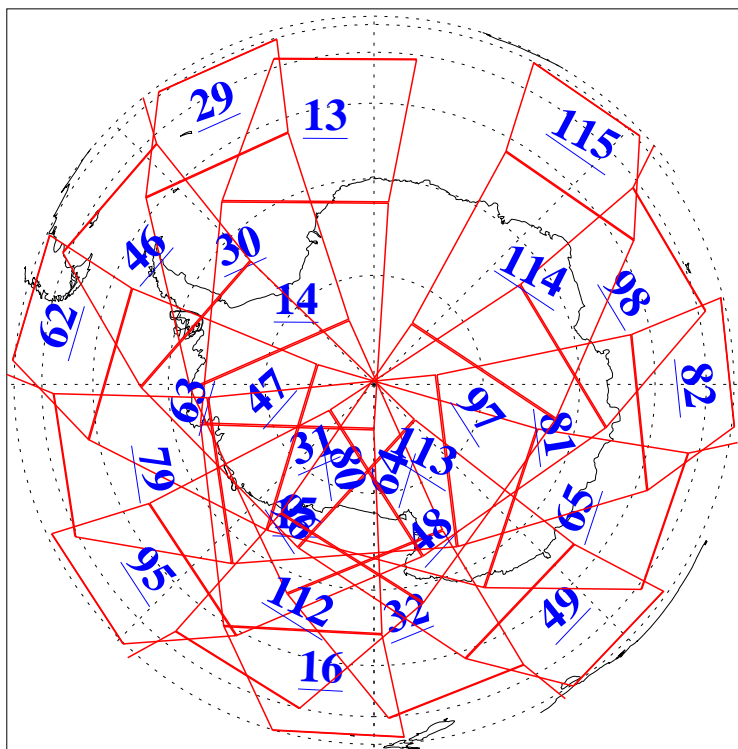

L1B Availability  
AMSU Granules: 240  
HSB Granules: 0  
AIRS Granules: 240

13 Jan 2018  
DoY 13  
Aqua Day 5733  
Granules: 1 to 120

Granules: 121 to 240

Legend: AMSU Available, *HSB Available*, *AIRS Available*

L1B Availability  
AMSU Granules: 240  
HSB Granules: 0  
AIRS Granules: 240

13 Jan 2018  
DoY 13  
Aqua Day 5733  
Ascending Granules

Descending Granules

Legend: AMSU Available, HSB Available, AIRS Available

L1B Availability  
 AMSU Granules: 240  
 HSB Granules: 0  
 AIRS Granules: 240

13 Jan 2018  
 DoY 13  
 Aqua Day 5733

Northern Hemisphere Granules

Southern Hemisphere Granules

Legend: AMSU Available, HSB Available, AIRS Available