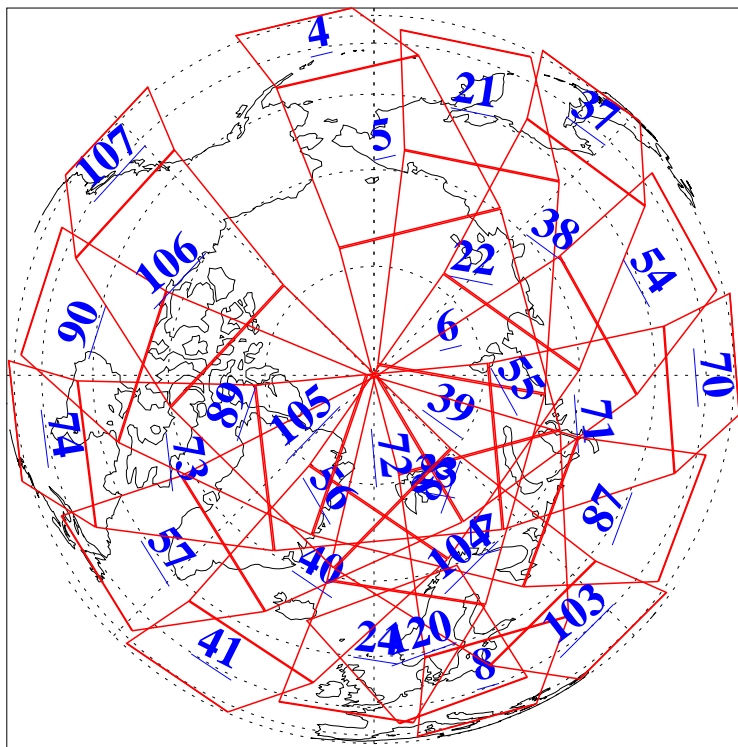

L1B Availability  
AMSU Granules: 240  
HSB Granules: 0  
AIRS Granules: 240

13 Jan 2018  
DoY 13  
Aqua Day 5733  
Granules: 1 to 120

Granules: 121 to 240

Legend: AMSU Available, *HSB Available*, *AIRS Available*

L1B Availability  
AMSU Granules: 240  
HSB Granules: 0  
AIRS Granules: 240

13 Jan 2018  
DoY 13  
Aqua Day 5733  
Ascending Granules

Descending Granules

Legend: AMSU Available, HSB Available, AIRS Available

L1B Availability  
 AMSU Granules: 240  
 HSB Granules: 0  
 AIRS Granules: 240

13 Jan 2018  
 DoY 13  
 Aqua Day 5733

Northern Hemisphere Granules

Southern Hemisphere Granules

Legend: AMSU Available, HSB Available, AIRS Available