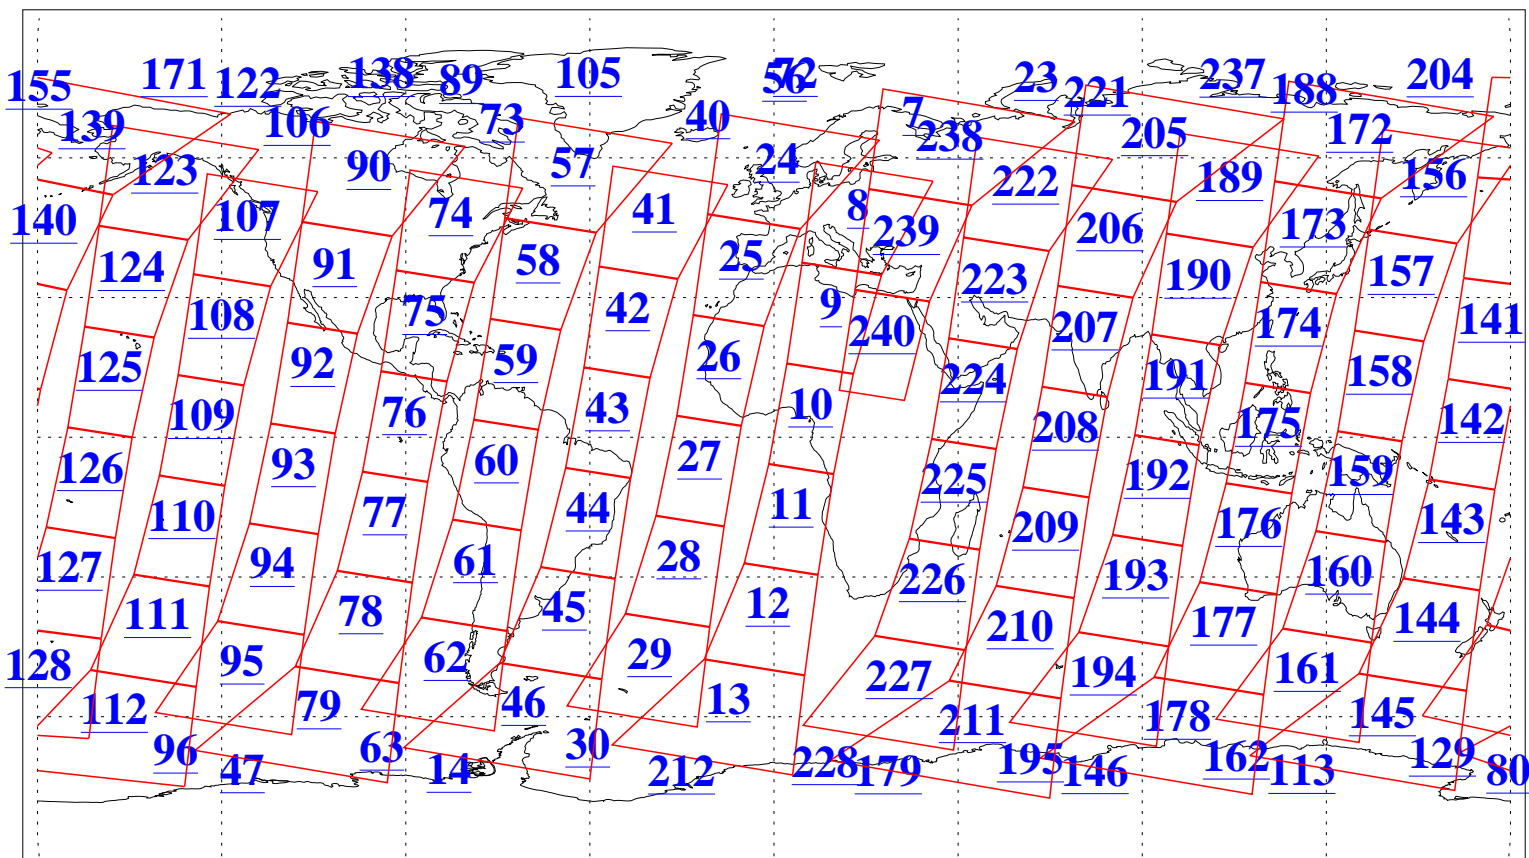

L1B Availability  
AMSU Granules: 240  
HSB Granules: 0  
AIRS Granules: 240

13 Jan 2018  
DoY 13  
Aqua Day 5733  
Granules: 1 to 120

Granules: 121 to 240

Legend: AMSU Available, *HSB Available*, *AIRS Available*

L1B Availability  
AMSU Granules: 240  
HSB Granules: 0  
AIRS Granules: 240

13 Jan 2018  
DoY 13  
Aqua Day 5733  
Ascending Granules

Descending Granules

Legend: AMSU Available, HSB Available, AIRS Available

L1B Availability  
 AMSU Granules: 240  
 HSB Granules: 0  
 AIRS Granules: 240

13 Jan 2018  
 DoY 13  
 Aqua Day 5733

Northern Hemisphere Granules

Southern Hemisphere Granules

Legend: AMSU Available, HSB Available, AIRS Available