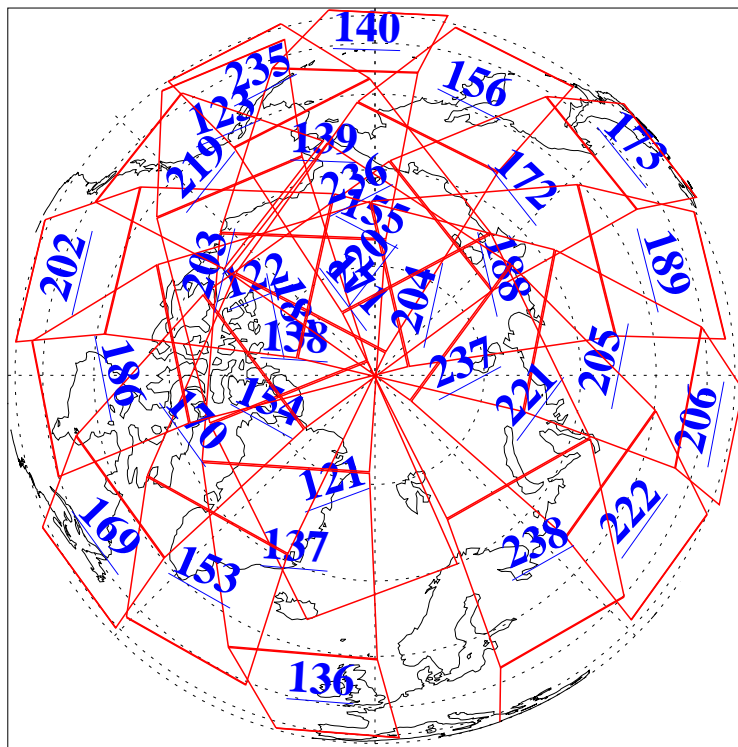

L1B Availability  
AMSU Granules: 240  
HSB Granules: 0  
AIRS Granules: 240

13 Jan 2018  
DoY 13  
Aqua Day 5733  
Granules: 1 to 120

Granules: 121 to 240

Legend: AMSU Available, *HSB Available*, *AIRS Available*

L1B Availability  
AMSU Granules: 240  
HSB Granules: 0  
AIRS Granules: 240

13 Jan 2018  
DoY 13  
Aqua Day 5733  
Ascending Granules

Descending Granules

Legend: AMSU Available, HSB Available, AIRS Available

L1B Availability  
 AMSU Granules: 240  
 HSB Granules: 0  
 AIRS Granules: 240

13 Jan 2018  
 DoY 13  
 Aqua Day 5733

Northern Hemisphere Granules

Southern Hemisphere Granules

Legend: AMSU Available, HSB Available, AIRS Available