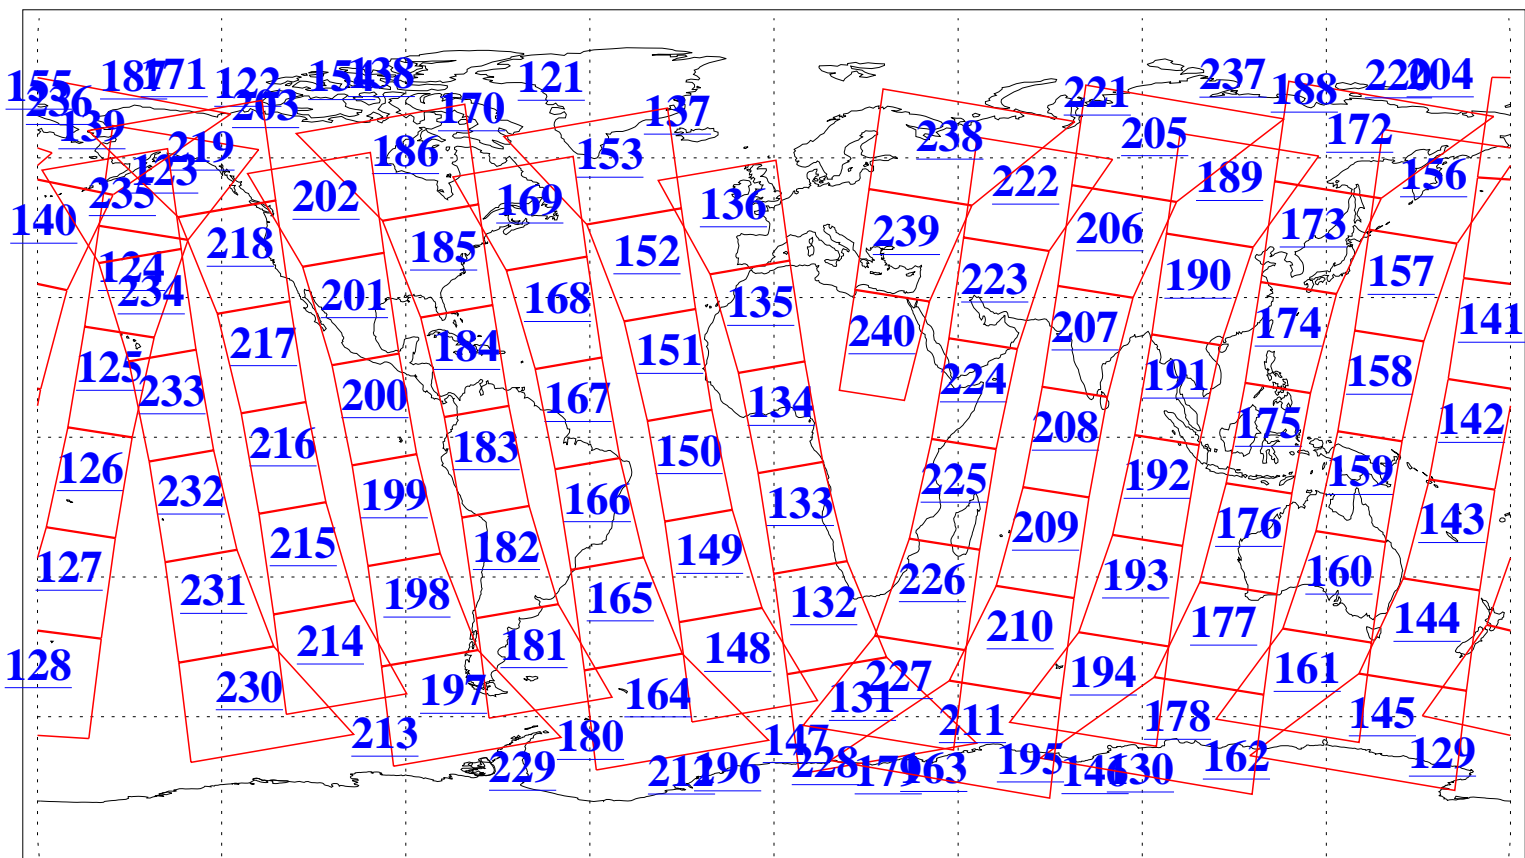

L1B Availability  
AMSU Granules: 240  
HSB Granules: 0  
AIRS Granules: 240

13 Jan 2018  
DoY 13  
Aqua Day 5733  
Granules: 1 to 120

Granules: 121 to 240

Legend: AMSU Available, *HSB Available*, *AIRS Available*

L1B Availability  
AMSU Granules: 240  
HSB Granules: 0  
AIRS Granules: 240

13 Jan 2018  
DoY 13  
Aqua Day 5733  
Ascending Granules

Descending Granules

Legend: AMSU Available, HSB Available, AIRS Available

L1B Availability  
 AMSU Granules: 240  
 HSB Granules: 0  
 AIRS Granules: 240

13 Jan 2018  
 DoY 13  
 Aqua Day 5733

Northern Hemisphere Granules

Southern Hemisphere Granules

Legend: AMSU Available, HSB Available, AIRS Available