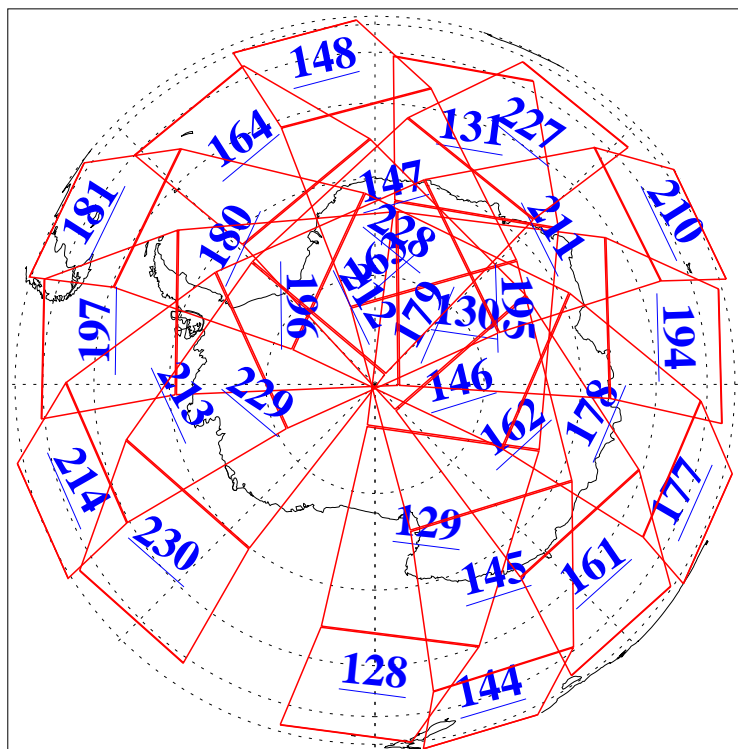

L1B Availability  
AMSU Granules: 240  
HSB Granules: 0  
AIRS Granules: 240

13 Jan 2018  
DoY 13  
Aqua Day 5733  
Granules: 1 to 120

Granules: 121 to 240

Legend: AMSU Available, *HSB Available*, *AIRS Available*

L1B Availability  
AMSU Granules: 240  
HSB Granules: 0  
AIRS Granules: 240

13 Jan 2018  
DoY 13  
Aqua Day 5733  
Ascending Granules

Descending Granules

Legend: AMSU Available, HSB Available, AIRS Available

L1B Availability  
 AMSU Granules: 240  
 HSB Granules: 0  
 AIRS Granules: 240

13 Jan 2018  
 DoY 13  
 Aqua Day 5733

Northern Hemisphere Granules

Southern Hemisphere Granules

Legend: AMSU Available, HSB Available, AIRS Available