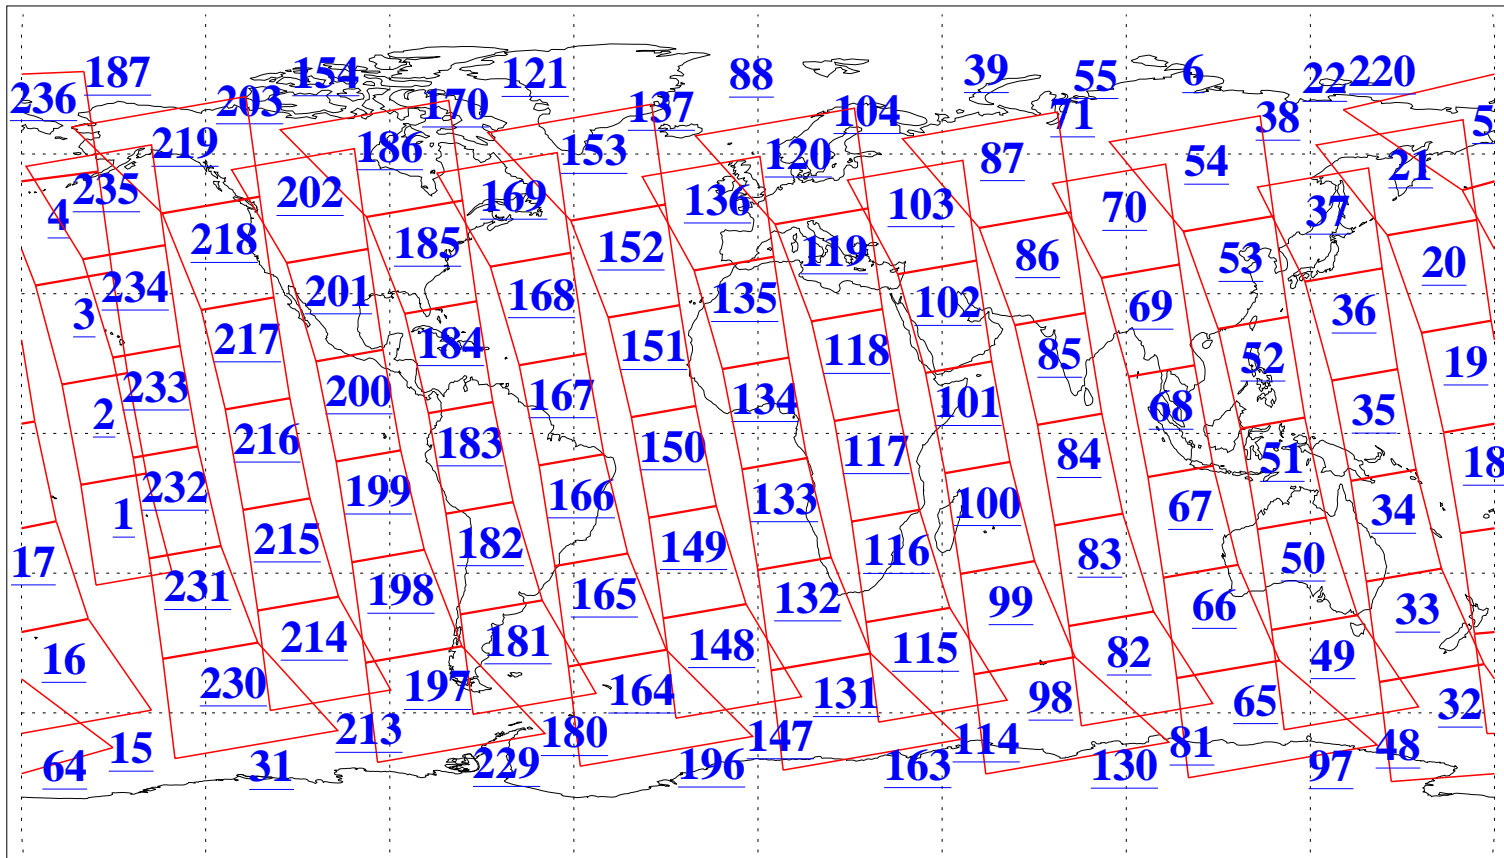

L1B Availability  
AMSU Granules: 240  
HSB Granules: 0  
AIRS Granules: 240

13 Jan 2018  
DoY 13  
Aqua Day 5733  
Granules: 1 to 120

Granules: 121 to 240

Legend: AMSU Available, *HSB Available*, *AIRS Available*

L1B Availability  
AMSU Granules: 240  
HSB Granules: 0  
AIRS Granules: 240

13 Jan 2018  
DoY 13  
Aqua Day 5733  
Ascending Granules

Descending Granules

Legend: AMSU Available, HSB Available, AIRS Available

L1B Availability  
 AMSU Granules: 240  
 HSB Granules: 0  
 AIRS Granules: 240

13 Jan 2018  
 DoY 13  
 Aqua Day 5733

Northern Hemisphere Granules

Southern Hemisphere Granules

Legend: AMSU Available, HSB Available, AIRS Available