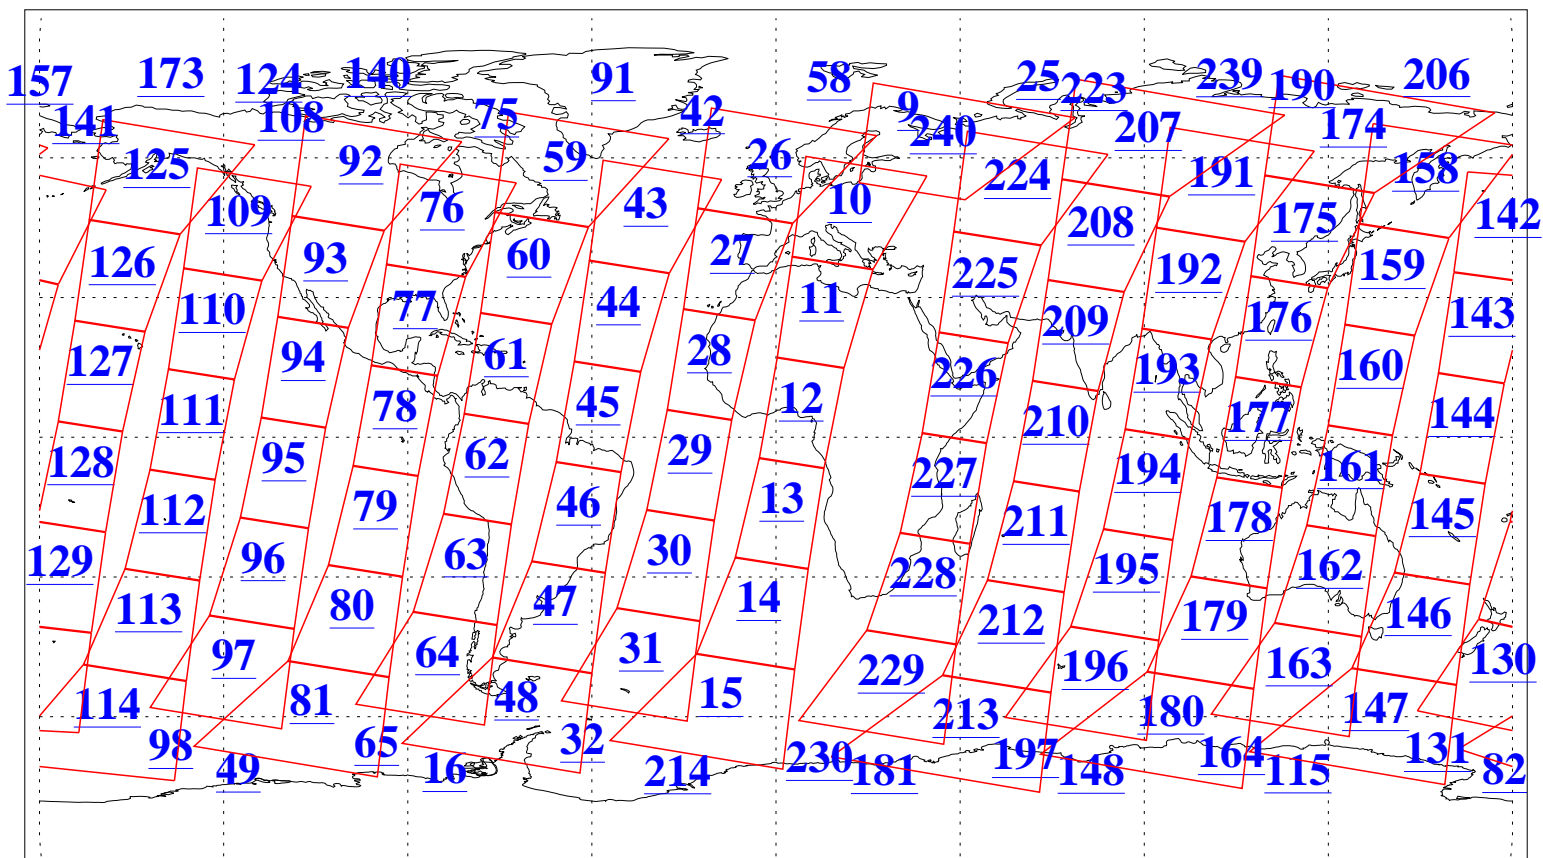

L1B Availability
AMSU Granules: 239
HSB Granules: 0
AIRS Granules: 240

11 Jan 2018
DoY 11
Aqua Day 5731
Granules: 1 to 120

Granules: 121 to 240

Legend: AMSU Available, HSB Available, AIRS Available

L1B Availability
AMSU Granules: 239
HSB Granules: 0
AIRS Granules: 240

11 Jan 2018
DoY 11
Aqua Day 5731
Ascending Granules

Descending Granules

Legend: AMSU Available, HSB Available, AIRS Available

L1B Availability
 AMSU Granules: 239
 HSB Granules: 0
 AIRS Granules: 240

11 Jan 2018
 DoY 11
 Aqua Day 5731

Northern Hemisphere Granules

Southern Hemisphere Granules

Legend: AMSU Available, HSB Available, AIRS Available