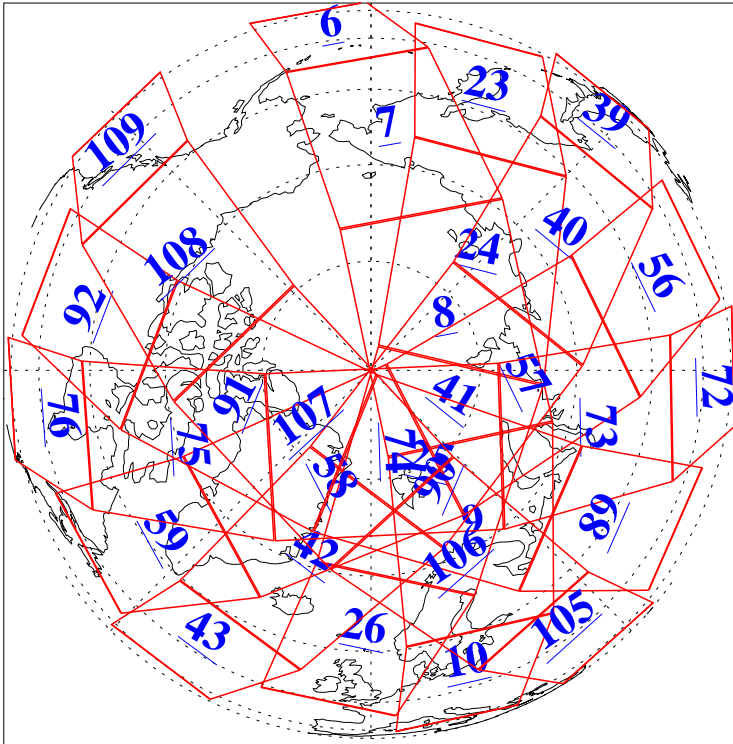

L1B Availability
AMSU Granules: 239
HSB Granules: 0
AIRS Granules: 240

11 Jan 2018
DoY 11
Aqua Day 5731
Granules: 1 to 120

Granules: 121 to 240

Legend: AMSU Available, HSB Available, AIRS Available

L1B Availability
AMSU Granules: 239
HSB Granules: 0
AIRS Granules: 240

11 Jan 2018
DoY 11
Aqua Day 5731
Ascending Granules

Descending Granules

Legend: AMSU Available, HSB Available, AIRS Available

L1B Availability
 AMSU Granules: 239
 HSB Granules: 0
 AIRS Granules: 240

11 Jan 2018
 DoY 11
 Aqua Day 5731

Northern Hemisphere Granules

Southern Hemisphere Granules

Legend: AMSU Available, HSB Available, AIRS Available