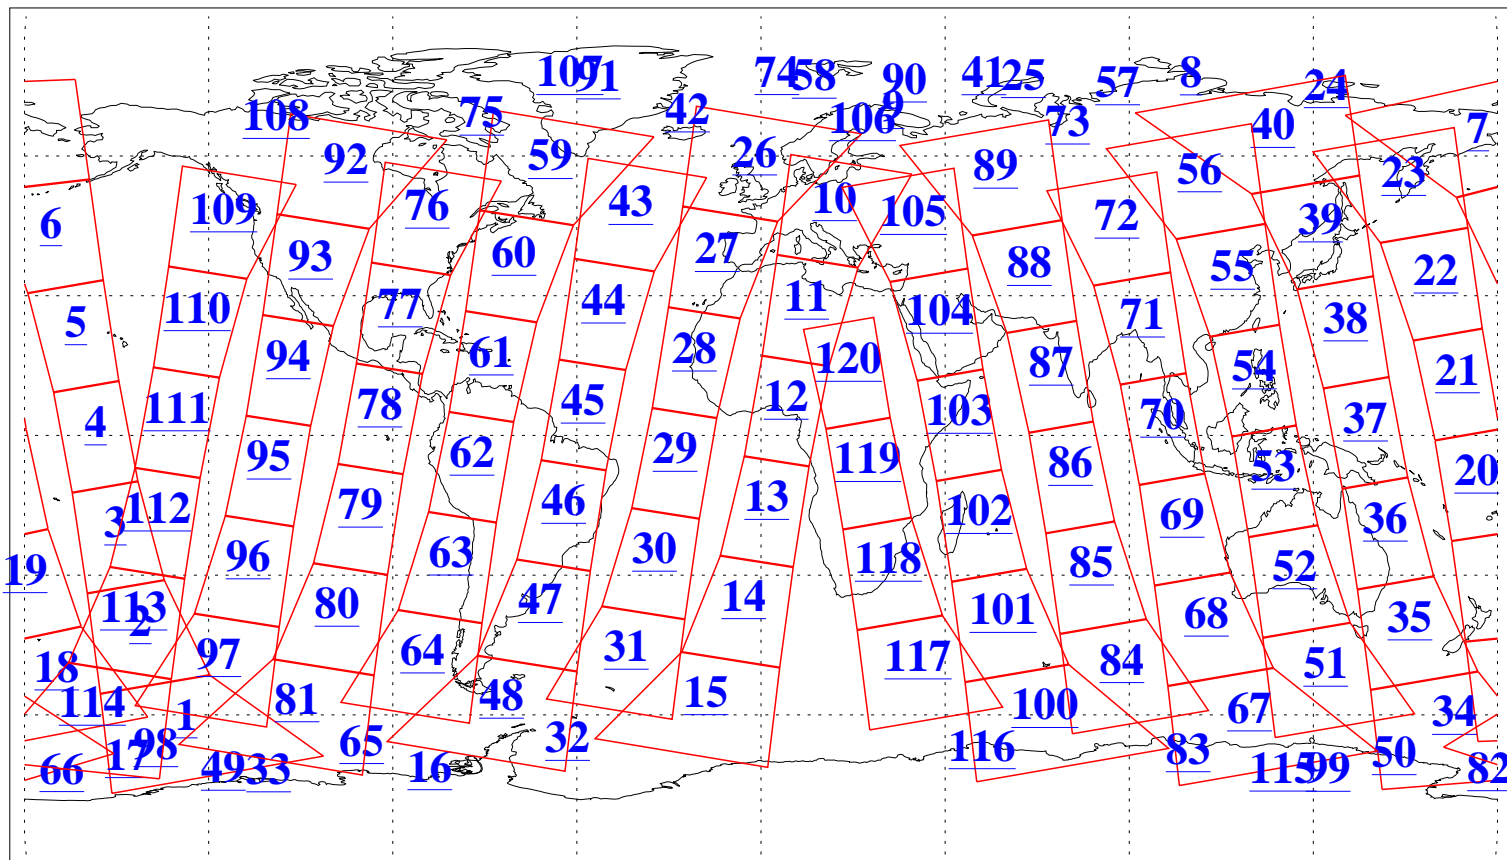

L1B Availability
AMSU Granules: 239
HSB Granules: 0
AIRS Granules: 240

11 Jan 2018
DoY 11
Aqua Day 5731
Granules: 1 to 120

Granules: 121 to 240

Legend: AMSU Available, HSB Available, AIRS Available

L1B Availability
AMSU Granules: 239
HSB Granules: 0
AIRS Granules: 240

11 Jan 2018
DoY 11
Aqua Day 5731
Ascending Granules

Descending Granules

Legend: AMSU Available, HSB Available, AIRS Available

L1B Availability
 AMSU Granules: 239
 HSB Granules: 0
 AIRS Granules: 240

11 Jan 2018
 DoY 11
 Aqua Day 5731

Northern Hemisphere Granules

Southern Hemisphere Granules

Legend: AMSU Available, HSB Available, AIRS Available