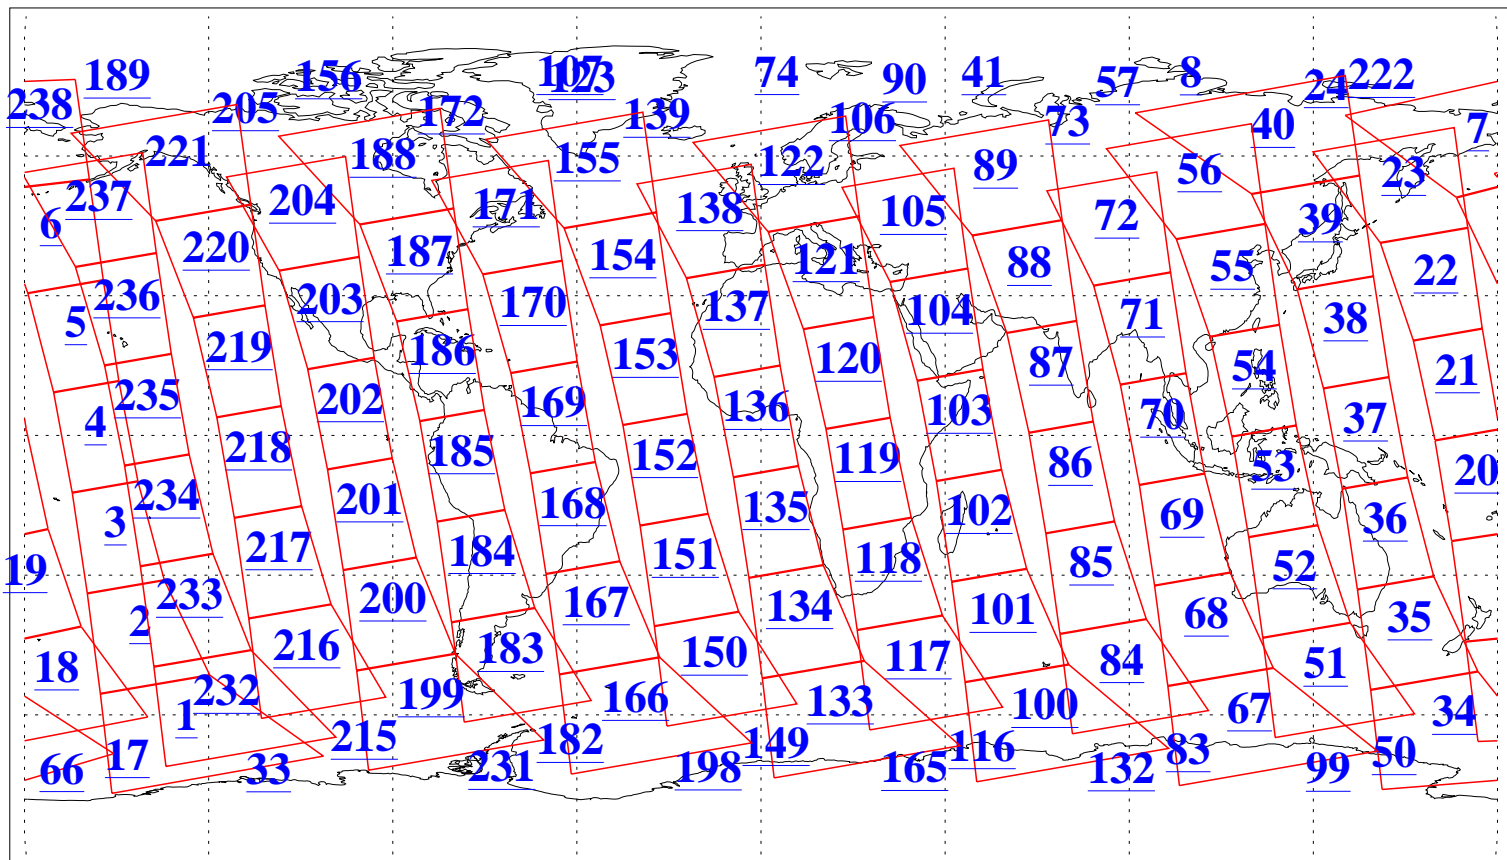

L1B Availability
AMSU Granules: 239
HSB Granules: 0
AIRS Granules: 240

11 Jan 2018
DoY 11
Aqua Day 5731
Granules: 1 to 120

Granules: 121 to 240

Legend: AMSU Available, HSB Available, AIRS Available

L1B Availability
AMSU Granules: 239
HSB Granules: 0
AIRS Granules: 240

11 Jan 2018
DoY 11
Aqua Day 5731
Ascending Granules

Descending Granules

Legend: AMSU Available, HSB Available, AIRS Available

L1B Availability
 AMSU Granules: 239
 HSB Granules: 0
 AIRS Granules: 240

11 Jan 2018
 DoY 11
 Aqua Day 5731

Northern Hemisphere Granules

Southern Hemisphere Granules

Legend: AMSU Available, HSB Available, AIRS Available