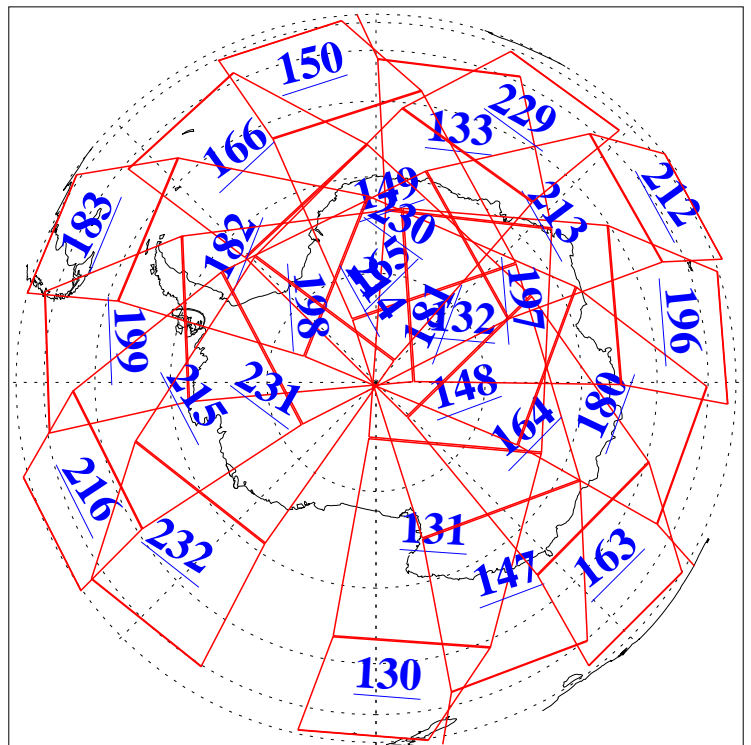

11 Jan 2018
DoY 11
Aqua Day 5731
Ascending Granules

Descending Granules

Legend: AMSU Available, HSB Available, AIRS Available

L1B Availability
 AMSU Granules: 239
 HSB Granules: 0
 AIRS Granules: 240

11 Jan 2018
 DoY 11
 Aqua Day 5731

Northern Hemisphere Granules

Southern Hemisphere Granules

Legend: AMSU Available, HSB Available, AIRS Available