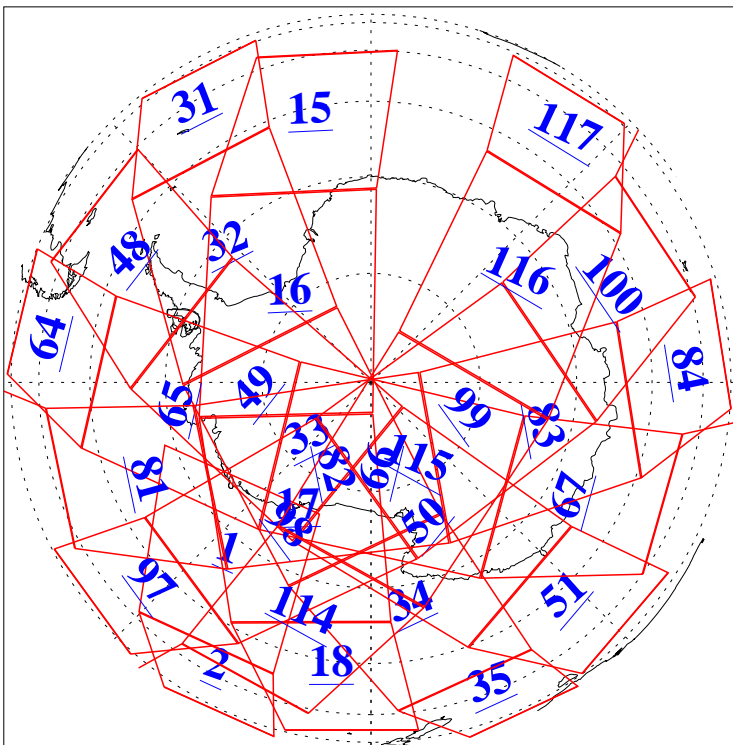

L1B Availability
AMSU Granules: 239
HSB Granules: 0
AIRS Granules: 240

11 Jan 2018
DoY 11
Aqua Day 5731
Granules: 1 to 120

Granules: 121 to 240

Legend: AMSU Available, HSB Available, AIRS Available

L1B Availability
AMSU Granules: 239
HSB Granules: 0
AIRS Granules: 240

11 Jan 2018
DoY 11
Aqua Day 5731
Ascending Granules

Descending Granules

Legend: AMSU Available, HSB Available, AIRS Available

L1B Availability
 AMSU Granules: 239
 HSB Granules: 0
 AIRS Granules: 240

11 Jan 2018
 DoY 11
 Aqua Day 5731

Northern Hemisphere Granules

Southern Hemisphere Granules

Legend: AMSU Available, HSB Available, AIRS Available