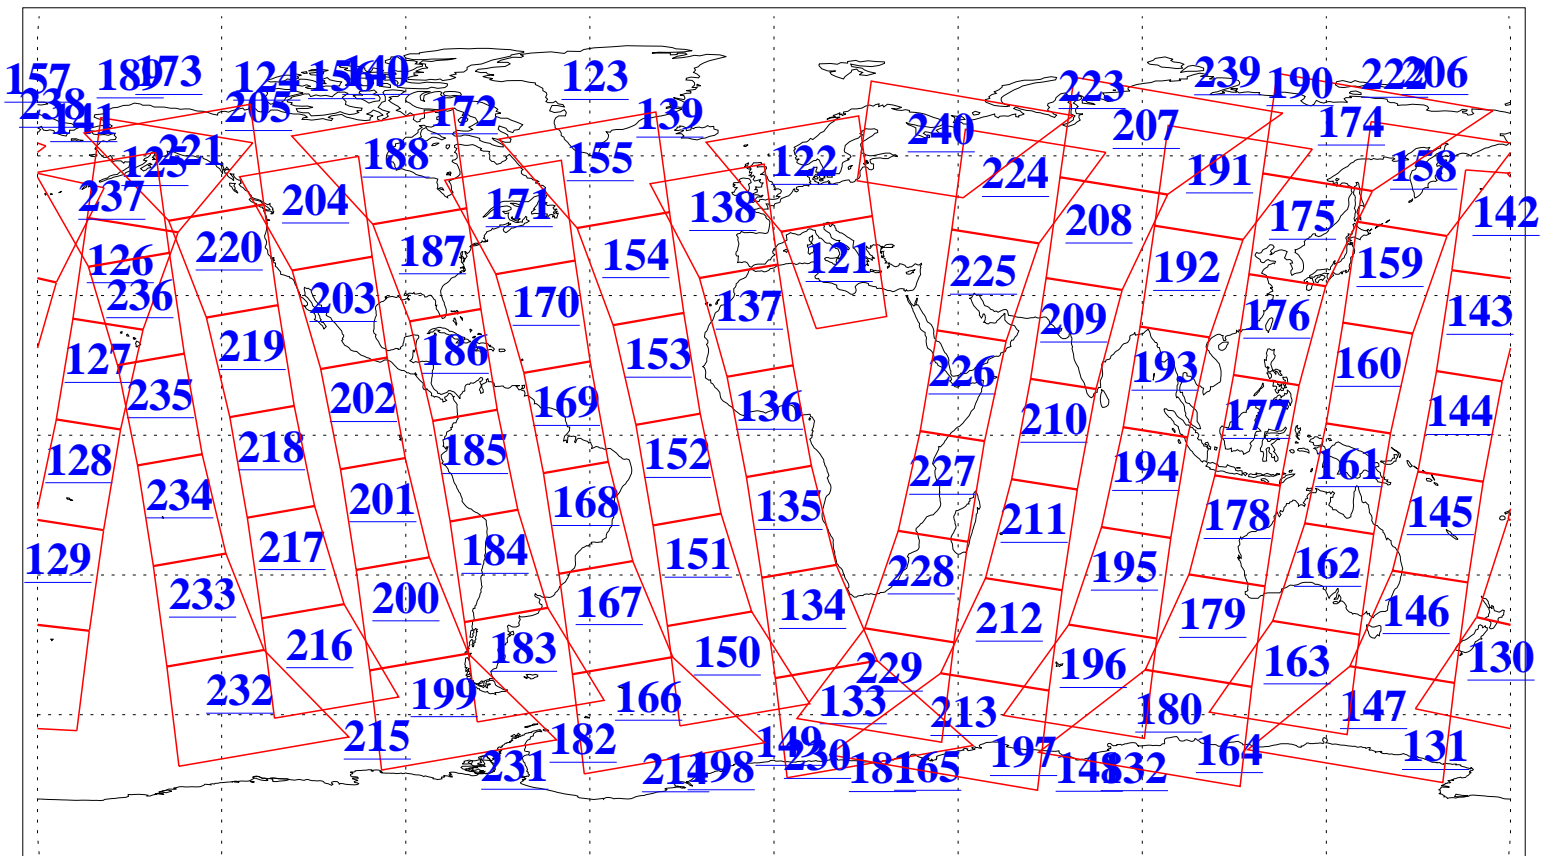

L1B Availability
AMSU Granules: 239
HSB Granules: 0
AIRS Granules: 240

11 Jan 2018
DoY 11
Aqua Day 5731
Granules: 1 to 120

Granules: 121 to 240

Legend: AMSU Available, HSB Available, AIRS Available

L1B Availability
AMSU Granules: 239
HSB Granules: 0
AIRS Granules: 240

11 Jan 2018
DoY 11
Aqua Day 5731
Ascending Granules

Descending Granules

Legend: AMSU Available, HSB Available, AIRS Available

L1B Availability
 AMSU Granules: 239
 HSB Granules: 0
 AIRS Granules: 240

11 Jan 2018
 DoY 11
 Aqua Day 5731

Northern Hemisphere Granules

Southern Hemisphere Granules

Legend: AMSU Available, HSB Available, AIRS Available