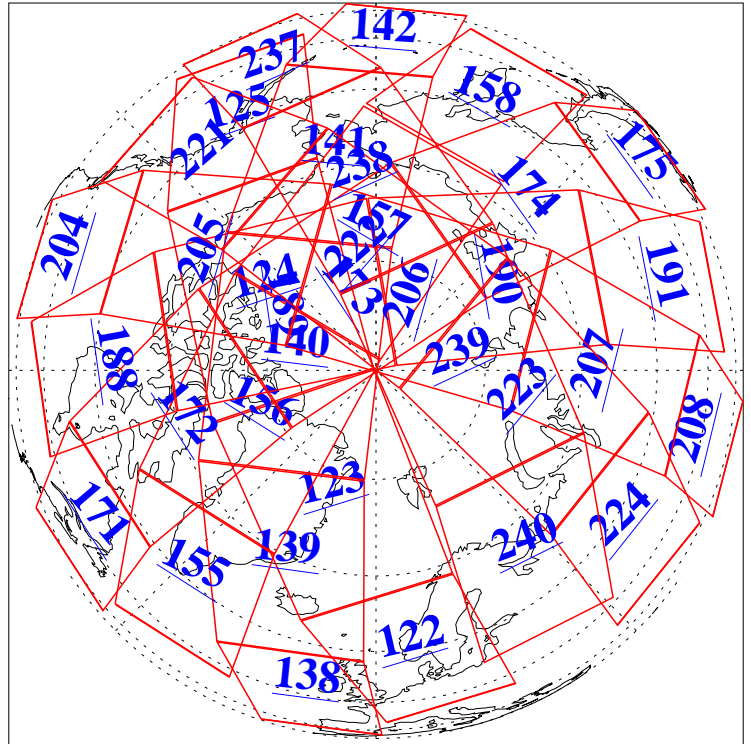

L1B Availability
AMSU Granules: 239
HSB Granules: 0
AIRS Granules: 240

11 Jan 2018
DoY 11
Aqua Day 5731
Granules: 1 to 120

Granules: 121 to 240

Legend: AMSU Available, HSB Available, AIRS Available

L1B Availability
AMSU Granules: 239
HSB Granules: 0
AIRS Granules: 240

11 Jan 2018
DoY 11
Aqua Day 5731
Ascending Granules

Descending Granules

Legend: AMSU Available, HSB Available, AIRS Available

L1B Availability
 AMSU Granules: 239
 HSB Granules: 0
 AIRS Granules: 240

11 Jan 2018
 DoY 11
 Aqua Day 5731

Northern Hemisphere Granules

Southern Hemisphere Granules

Legend: AMSU Available, HSB Available, AIRS Available