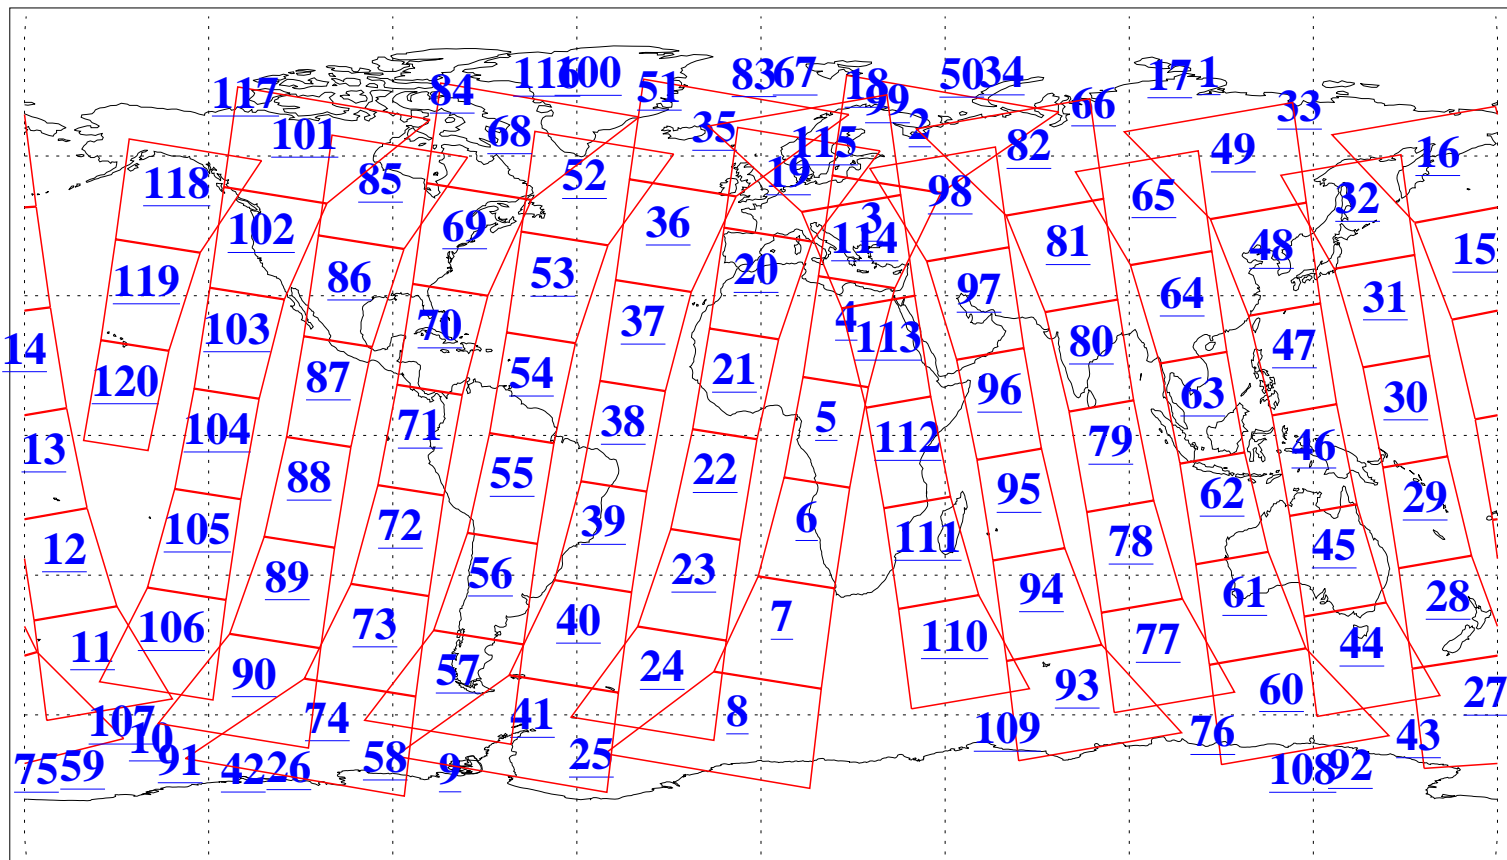

L1B Availability
AMSU Granules: 240
HSB Granules: 0
AIRS Granules: 240

10 Jan 2018
DoY 10
Aqua Day 5730
Granules: 1 to 120

Granules: 121 to 240

Legend: AMSU Available, HSB Available, AIRS Available

L1B Availability
AMSU Granules: 240
HSB Granules: 0
AIRS Granules: 240

10 Jan 2018
DoY 10
Aqua Day 5730
Ascending Granules

Descending Granules

Legend: AMSU Available, HSB Available, AIRS Available

L1B Availability
 AMSU Granules: 240
 HSB Granules: 0
 AIRS Granules: 240

10 Jan 2018
 DoY 10
 Aqua Day 5730

Northern Hemisphere Granules

Southern Hemisphere Granules

Legend: AMSU Available, HSB Available, AIRS Available