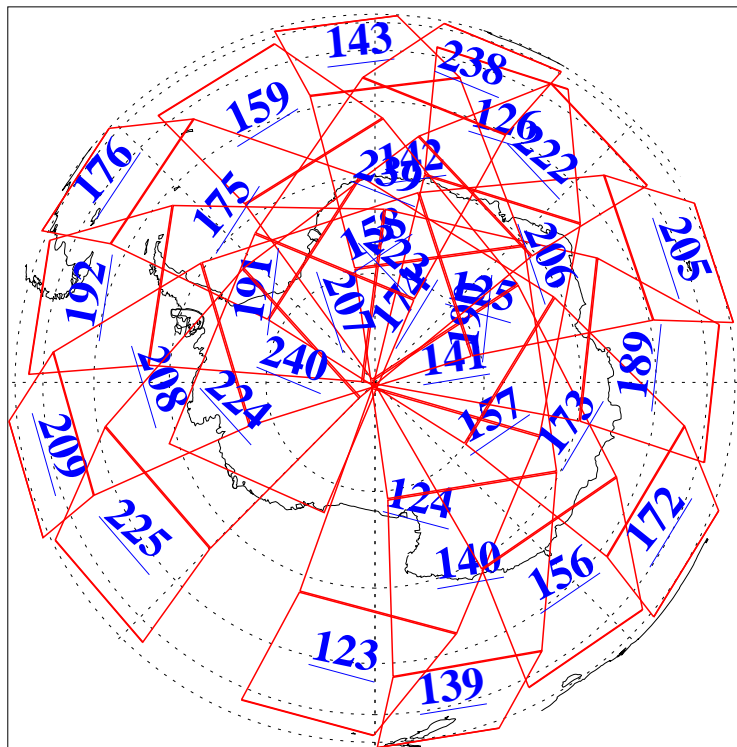

L1B Availability
AMSU Granules: 240
HSB Granules: 0
AIRS Granules: 240

10 Jan 2018
DoY 10
Aqua Day 5730
Granules: 1 to 120

Granules: 121 to 240

Legend: AMSU Available, HSB Available, AIRS Available

L1B Availability
AMSU Granules: 240
HSB Granules: 0
AIRS Granules: 240

10 Jan 2018
DoY 10
Aqua Day 5730
Ascending Granules

Descending Granules

Legend: AMSU Available, HSB Available, AIRS Available

L1B Availability
 AMSU Granules: 240
 HSB Granules: 0
 AIRS Granules: 240

10 Jan 2018
 DoY 10
 Aqua Day 5730

Northern Hemisphere Granules

Southern Hemisphere Granules

Legend: AMSU Available, HSB Available, AIRS Available