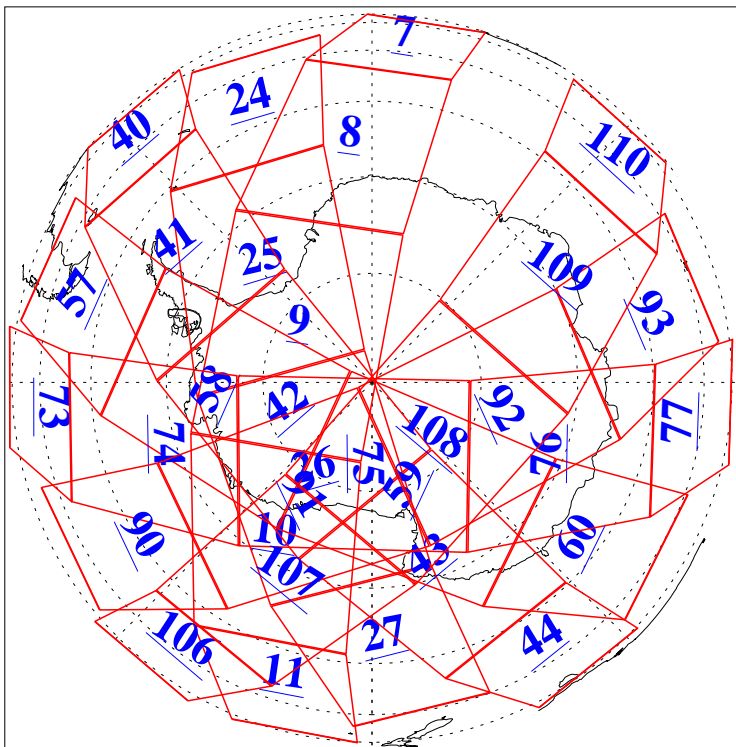

L1B Availability
AMSU Granules: 240
HSB Granules: 0
AIRS Granules: 240

10 Jan 2018
DoY 10
Aqua Day 5730
Granules: 1 to 120

Granules: 121 to 240

Legend: AMSU Available, HSB Available, AIRS Available

L1B Availability
AMSU Granules: 240
HSB Granules: 0
AIRS Granules: 240

10 Jan 2018
DoY 10
Aqua Day 5730
Ascending Granules

Descending Granules

Legend: AMSU Available, HSB Available, AIRS Available

L1B Availability
 AMSU Granules: 240
 HSB Granules: 0
 AIRS Granules: 240

10 Jan 2018
 DoY 10
 Aqua Day 5730

Northern Hemisphere Granules

Southern Hemisphere Granules

Legend: AMSU Available, HSB Available, AIRS Available