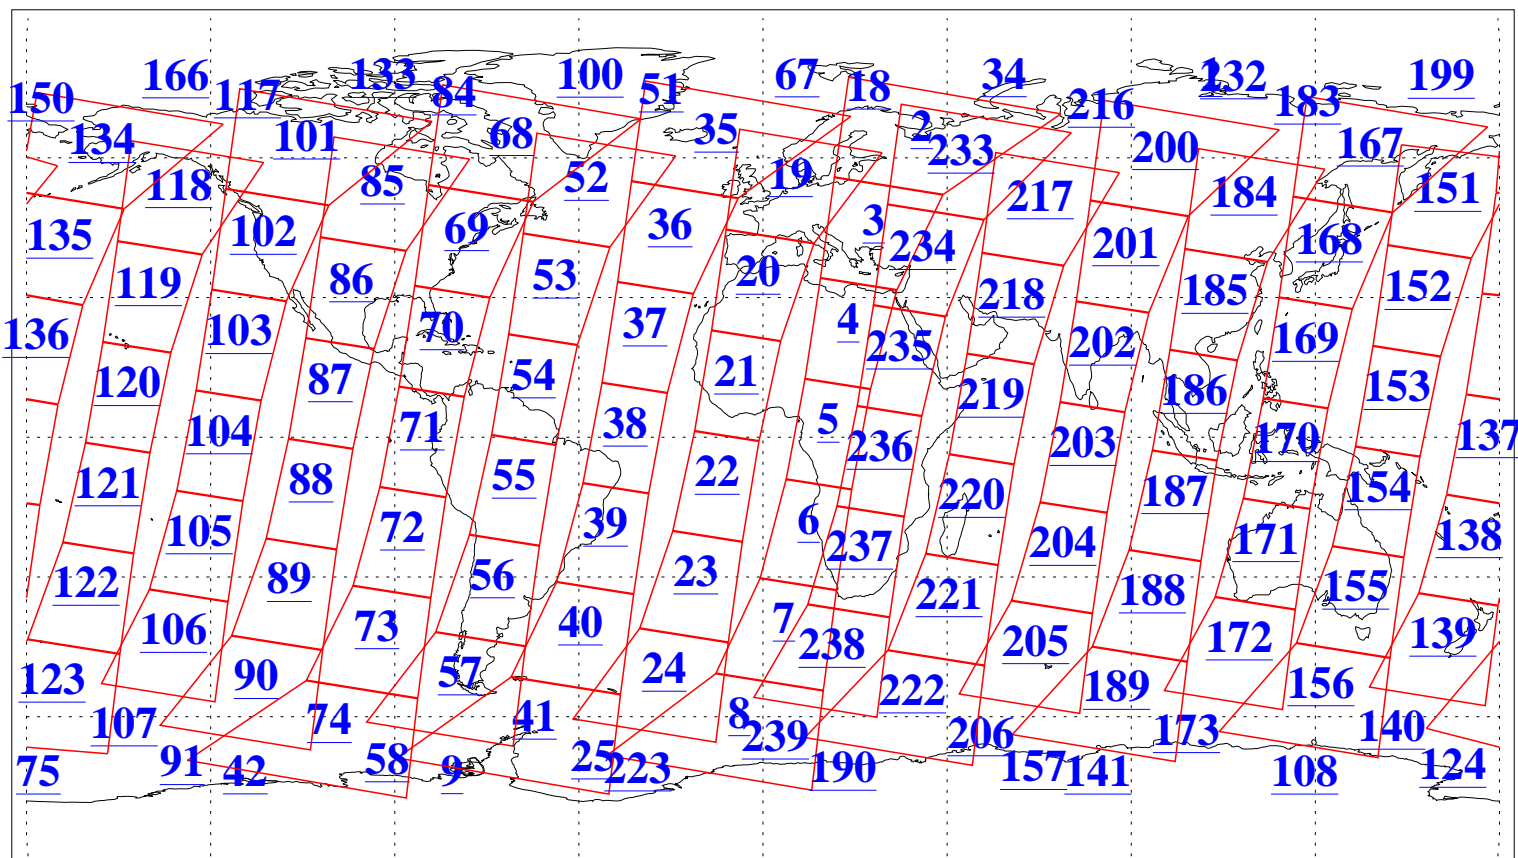

L1B Availability
AMSU Granules: 240
HSB Granules: 0
AIRS Granules: 240

10 Jan 2018
DoY 10
Aqua Day 5730
Granules: 1 to 120

Granules: 121 to 240

Legend: AMSU Available, HSB Available, AIRS Available

L1B Availability
AMSU Granules: 240
HSB Granules: 0
AIRS Granules: 240

10 Jan 2018
DoY 10
Aqua Day 5730
Ascending Granules

Descending Granules

Legend: AMSU Available, HSB Available, AIRS Available

L1B Availability
 AMSU Granules: 240
 HSB Granules: 0
 AIRS Granules: 240

10 Jan 2018
 DoY 10
 Aqua Day 5730

Northern Hemisphere Granules

Southern Hemisphere Granules

Legend: AMSU Available, HSB Available, AIRS Available