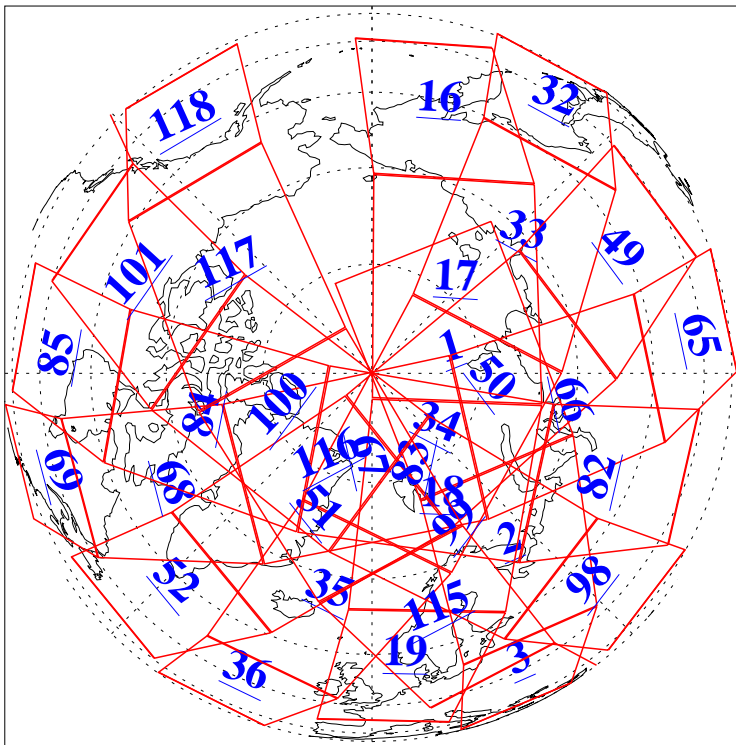

L1B Availability
AMSU Granules: 240
HSB Granules: 0
AIRS Granules: 240

10 Jan 2018
DoY 10
Aqua Day 5730
Granules: 1 to 120

Granules: 121 to 240

Legend: AMSU Available, HSB Available, AIRS Available

L1B Availability
AMSU Granules: 240
HSB Granules: 0
AIRS Granules: 240

10 Jan 2018
DoY 10
Aqua Day 5730
Ascending Granules

Descending Granules

Legend: AMSU Available, HSB Available, AIRS Available

L1B Availability
 AMSU Granules: 240
 HSB Granules: 0
 AIRS Granules: 240

10 Jan 2018
 DoY 10
 Aqua Day 5730

Northern Hemisphere Granules

Southern Hemisphere Granules

Legend: AMSU Available, HSB Available, AIRS Available