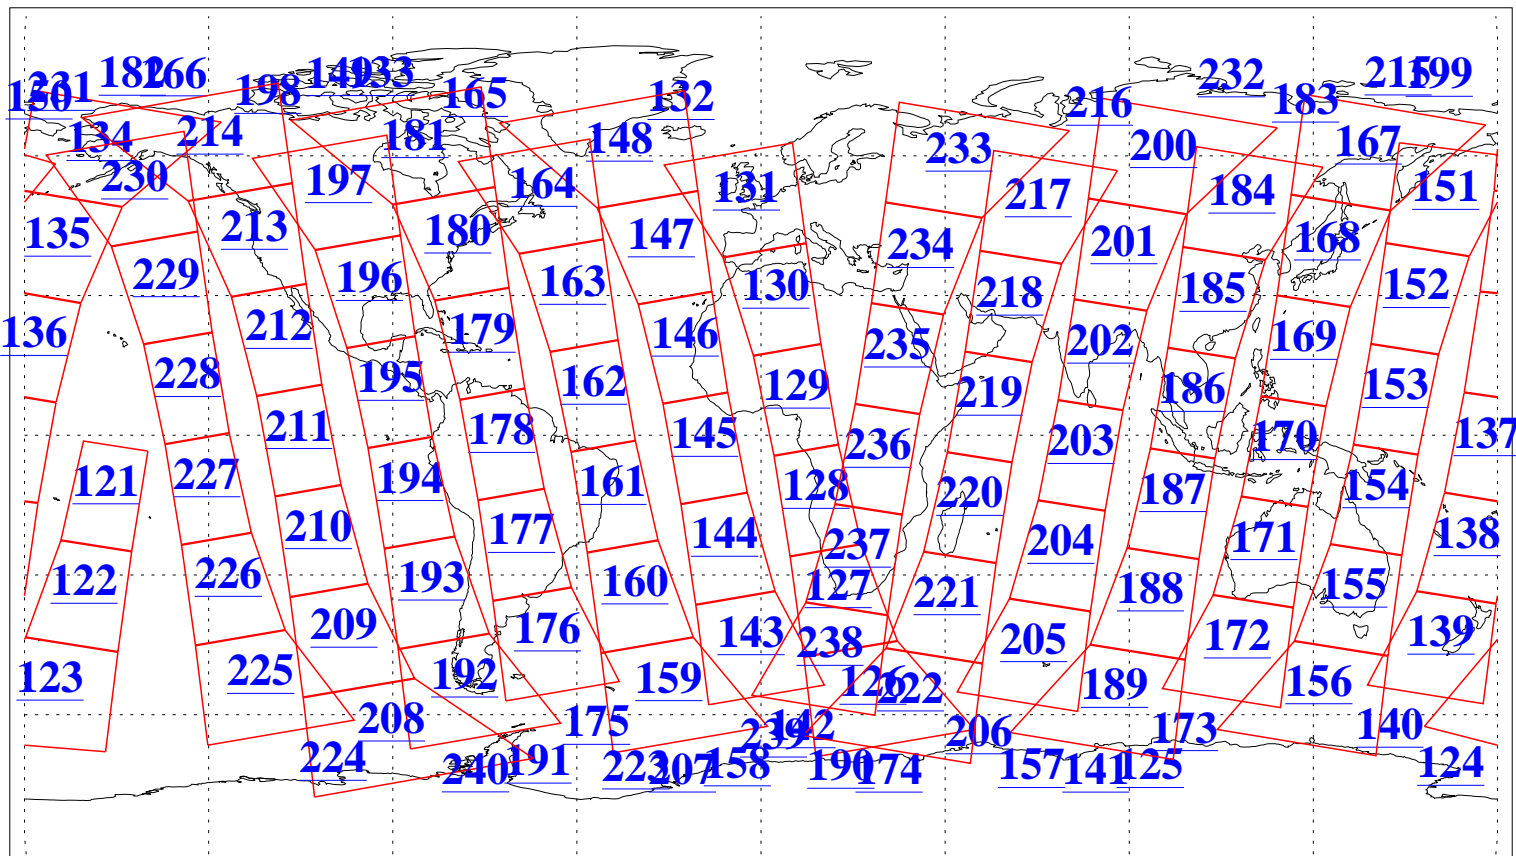

L1B Availability
AMSU Granules: 240
HSB Granules: 0
AIRS Granules: 240

10 Jan 2018
DoY 10
Aqua Day 5730
Granules: 1 to 120

Granules: 121 to 240

Legend: AMSU Available, HSB Available, AIRS Available

L1B Availability
AMSU Granules: 240
HSB Granules: 0
AIRS Granules: 240

10 Jan 2018
DoY 10
Aqua Day 5730
Ascending Granules

Descending Granules

Legend: AMSU Available, HSB Available, AIRS Available

L1B Availability
 AMSU Granules: 240
 HSB Granules: 0
 AIRS Granules: 240

10 Jan 2018
 DoY 10
 Aqua Day 5730

Northern Hemisphere Granules

Southern Hemisphere Granules

Legend: AMSU Available, HSB Available, AIRS Available