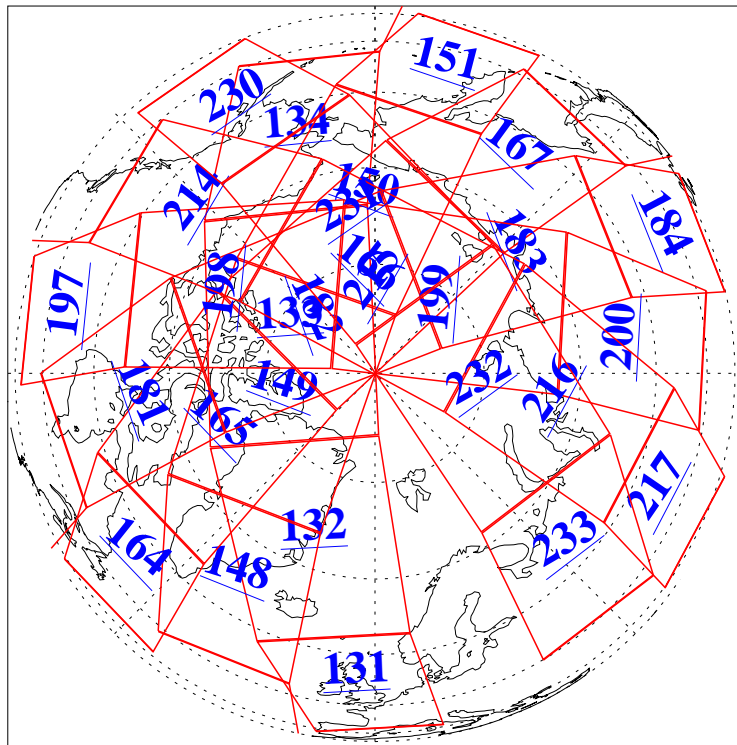

L1B Availability
AMSU Granules: 240
HSB Granules: 0
AIRS Granules: 240

10 Jan 2018
DoY 10
Aqua Day 5730
Granules: 1 to 120

Granules: 121 to 240

Legend: AMSU Available, HSB Available, AIRS Available

L1B Availability
AMSU Granules: 240
HSB Granules: 0
AIRS Granules: 240

10 Jan 2018
DoY 10
Aqua Day 5730
Ascending Granules

Descending Granules

Legend: AMSU Available, HSB Available, AIRS Available

L1B Availability
 AMSU Granules: 240
 HSB Granules: 0
 AIRS Granules: 240

10 Jan 2018
 DoY 10
 Aqua Day 5730

Northern Hemisphere Granules

Southern Hemisphere Granules

Legend: AMSU Available, HSB Available, AIRS Available