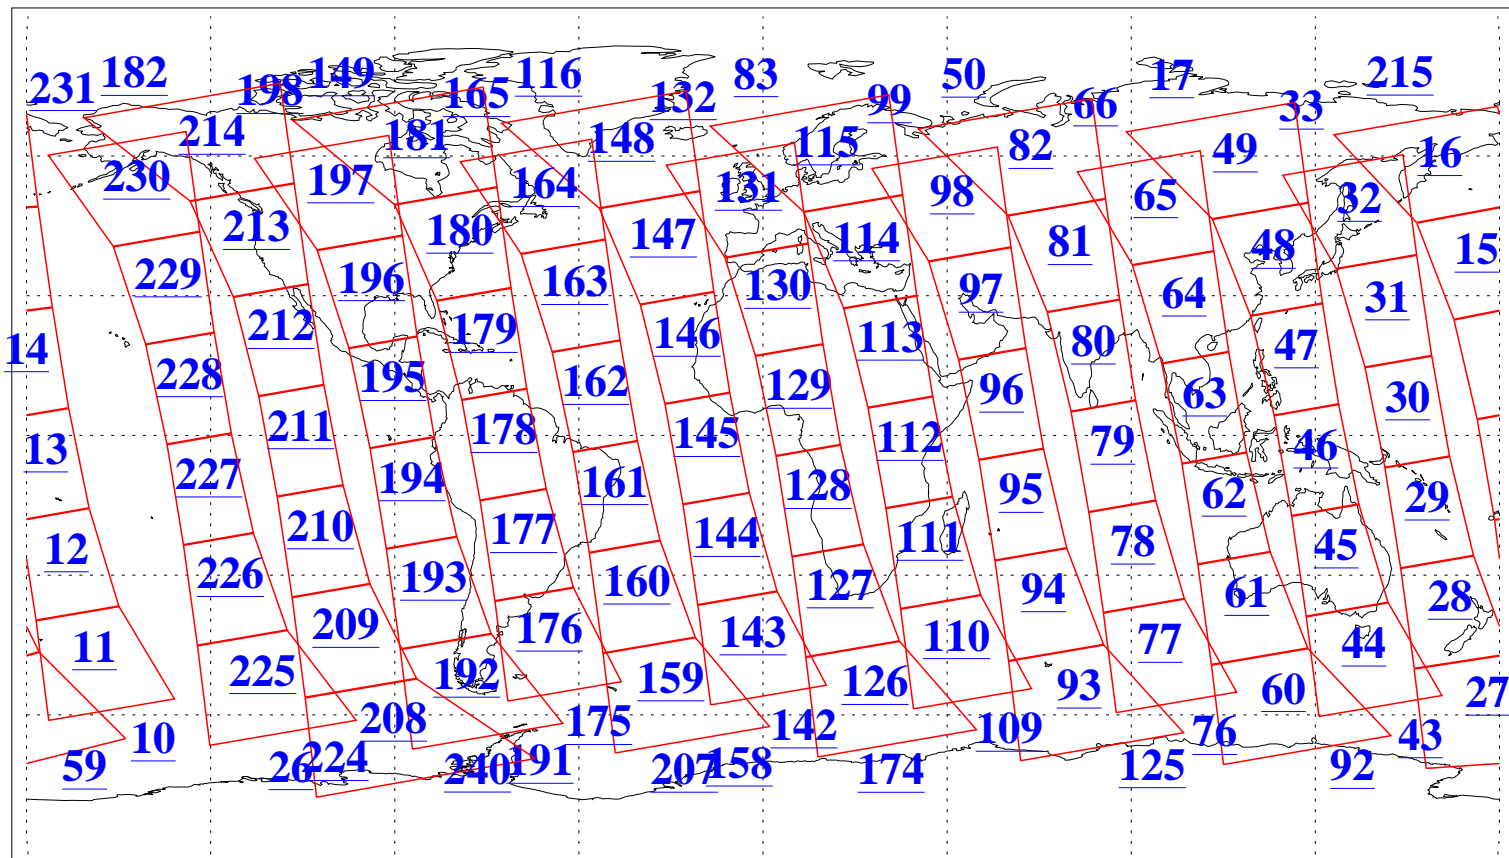

L1B Availability
AMSU Granules: 240
HSB Granules: 0
AIRS Granules: 240

10 Jan 2018
DoY 10
Aqua Day 5730
Granules: 1 to 120

Granules: 121 to 240

Legend: AMSU Available, HSB Available, AIRS Available

L1B Availability
AMSU Granules: 240
HSB Granules: 0
AIRS Granules: 240

10 Jan 2018
DoY 10
Aqua Day 5730
Ascending Granules

Descending Granules

Legend: AMSU Available, HSB Available, AIRS Available

L1B Availability
 AMSU Granules: 240
 HSB Granules: 0
 AIRS Granules: 240

10 Jan 2018
 DoY 10
 Aqua Day 5730

Northern Hemisphere Granules

Southern Hemisphere Granules

Legend: AMSU Available, HSB Available, AIRS Available