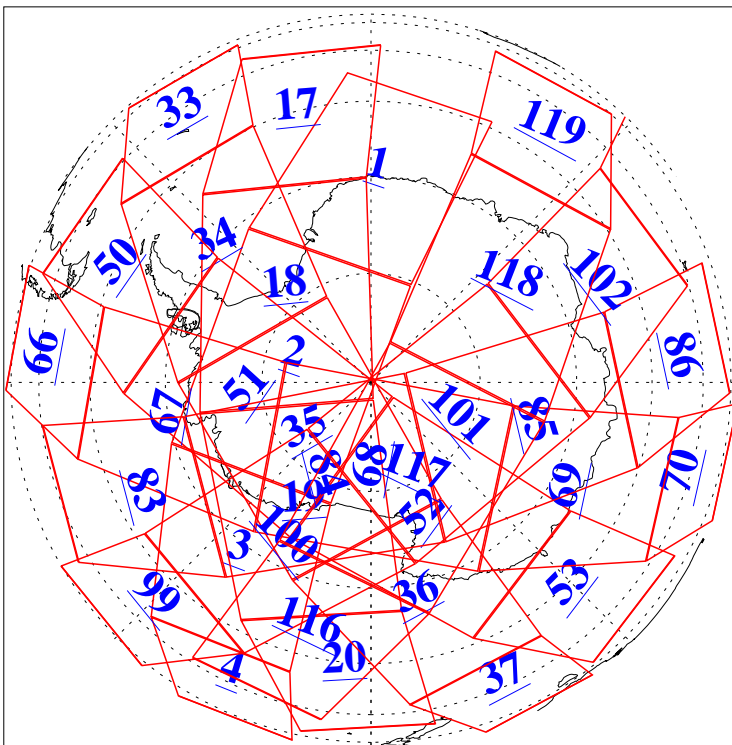

L1B Availability  
AMSU Granules: 239  
HSB Granules: 0  
AIRS Granules: 240

9 Jan 2018  
DoY 9  
Aqua Day 5729  
Granules: 1 to 120

Granules: 121 to 240

Legend: AMSU Available, HSB Available, AIRS Available

L1B Availability  
AMSU Granules: 239  
HSB Granules: 0  
AIRS Granules: 240

9 Jan 2018  
DoY 9  
Aqua Day 5729

Ascending Granules

Descending Granules

Legend: AMSU Available, HSB Available, AIRS Available

L1B Availability  
 AMSU Granules: 239  
 HSB Granules: 0  
 AIRS Granules: 240

9 Jan 2018  
 DoY 9  
 Aqua Day 5729

Northern Hemisphere Granules

Southern Hemisphere Granules

Legend: AMSU Available, HSB Available, AIRS Available