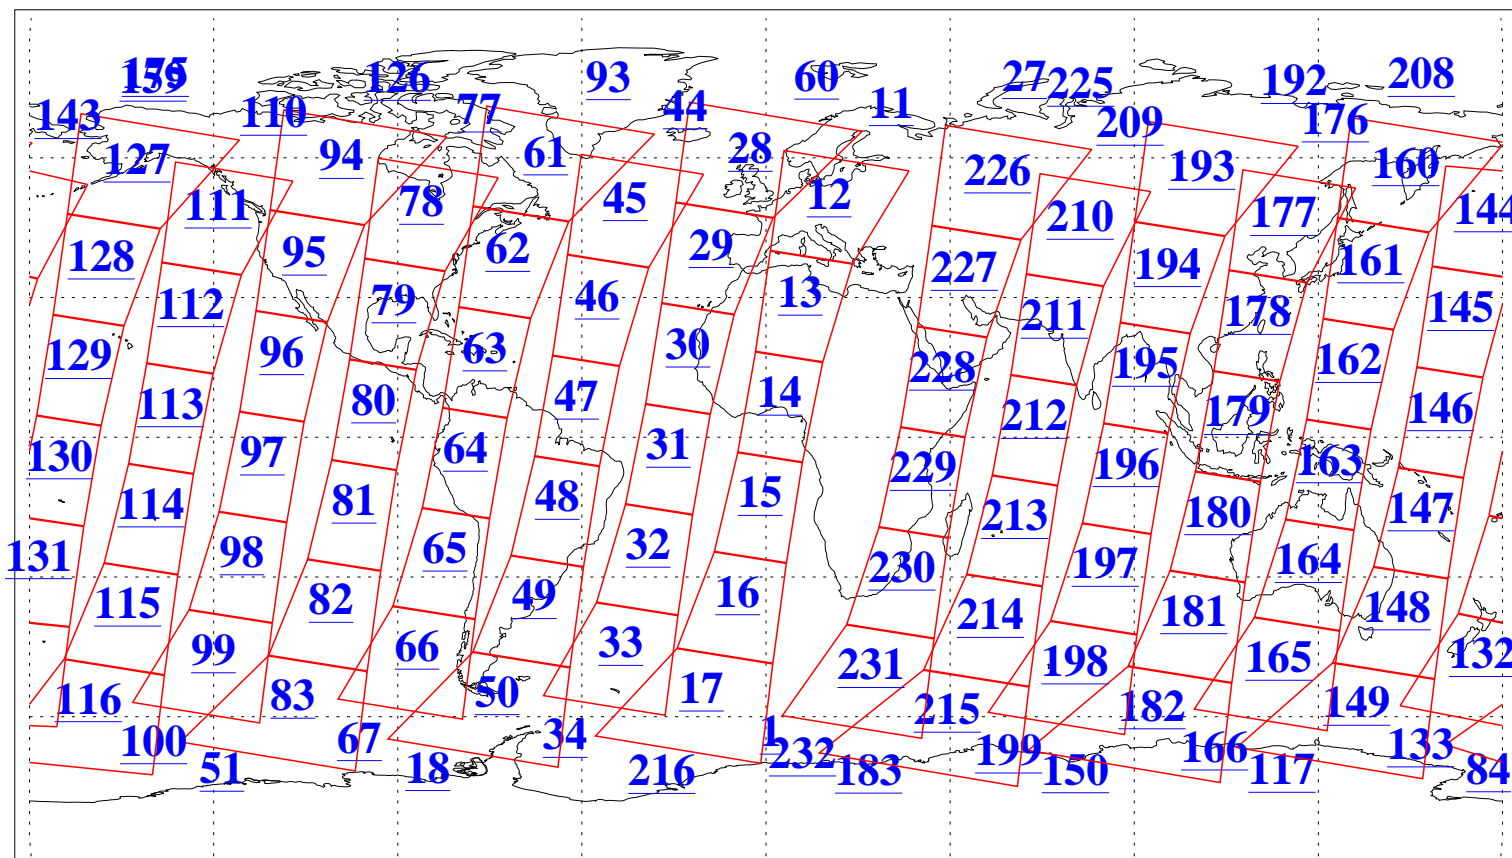

L1B Availability  
AMSU Granules: 239  
HSB Granules: 0  
AIRS Granules: 240

9 Jan 2018  
DoY 9  
Aqua Day 5729  
Granules: 1 to 120

Granules: 121 to 240

Legend: AMSU Available, HSB Available, AIRS Available

L1B Availability  
AMSU Granules: 239  
HSB Granules: 0  
AIRS Granules: 240

9 Jan 2018  
DoY 9  
Aqua Day 5729

Ascending Granules

Descending Granules

Legend: AMSU Available, HSB Available, AIRS Available

L1B Availability  
 AMSU Granules: 239  
 HSB Granules: 0  
 AIRS Granules: 240

9 Jan 2018  
 DoY 9  
 Aqua Day 5729

Northern Hemisphere Granules

Southern Hemisphere Granules

Legend: AMSU Available, HSB Available, AIRS Available