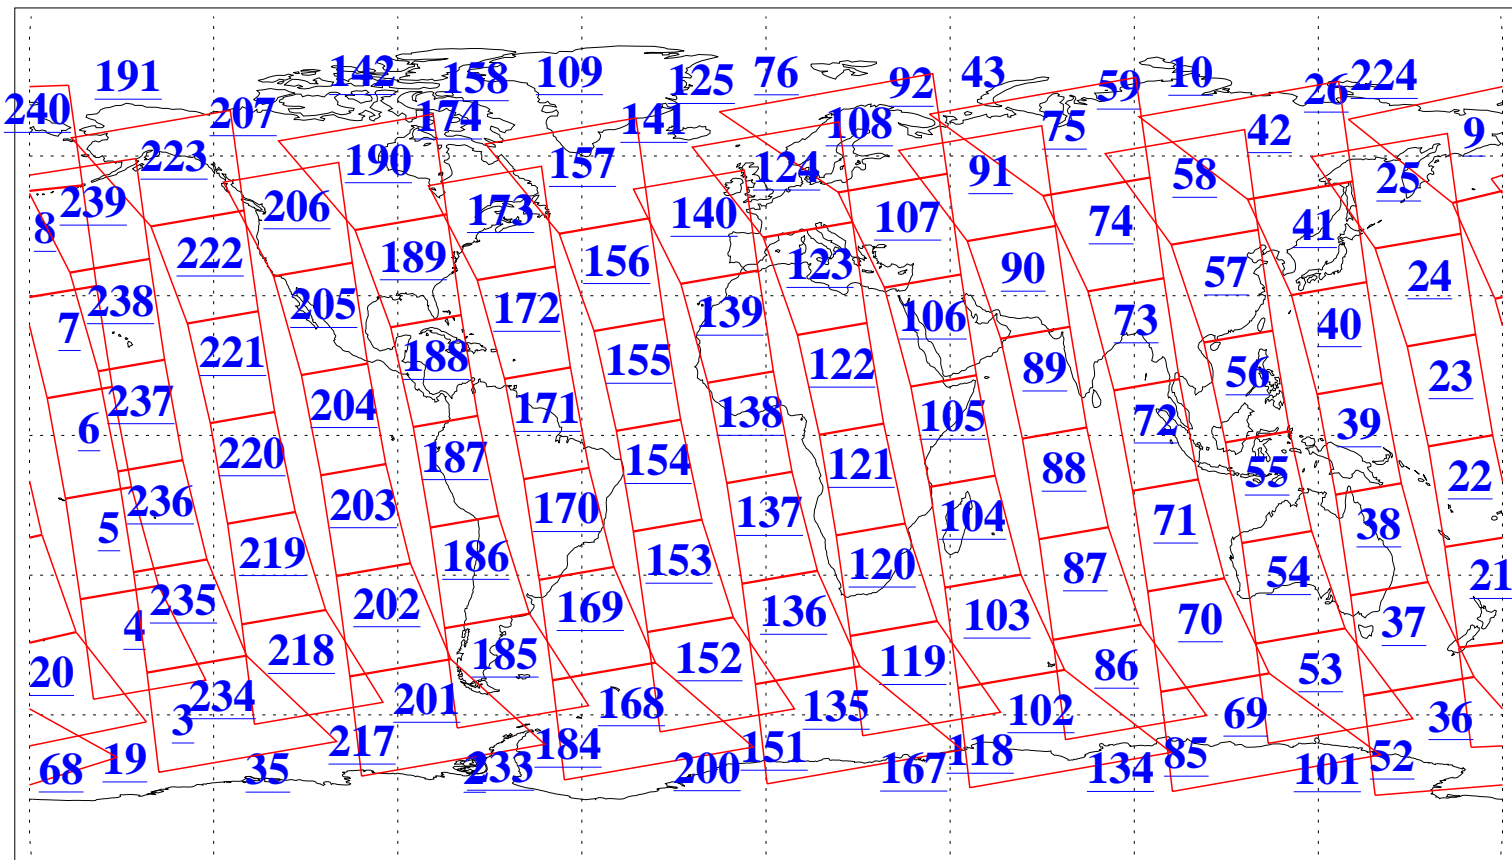

L1B Availability  
AMSU Granules: 239  
HSB Granules: 0  
AIRS Granules: 240

9 Jan 2018  
DoY 9  
Aqua Day 5729  
Granules: 1 to 120

Granules: 121 to 240

Legend: AMSU Available, HSB Available, AIRS Available

L1B Availability  
AMSU Granules: 239  
HSB Granules: 0  
AIRS Granules: 240

9 Jan 2018  
DoY 9  
Aqua Day 5729

Ascending Granules

Descending Granules

Legend: AMSU Available, HSB Available, AIRS Available

L1B Availability  
 AMSU Granules: 239  
 HSB Granules: 0  
 AIRS Granules: 240

9 Jan 2018  
 DoY 9  
 Aqua Day 5729

Northern Hemisphere Granules

Southern Hemisphere Granules

Legend: AMSU Available, HSB Available, AIRS Available