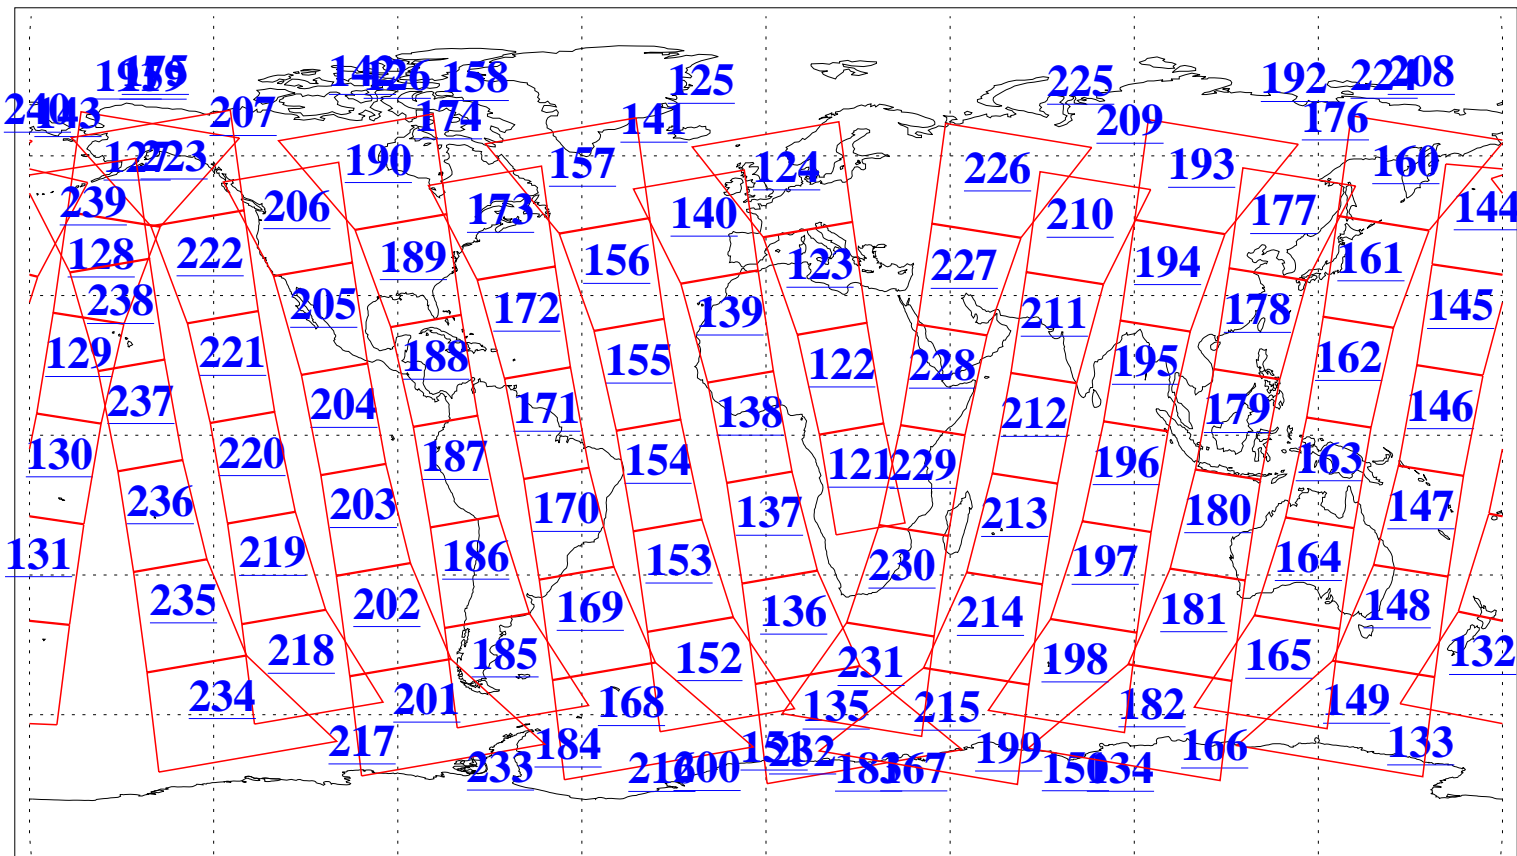

L1B Availability  
AMSU Granules: 239  
HSB Granules: 0  
AIRS Granules: 240

9 Jan 2018  
DoY 9  
Aqua Day 5729  
Granules: 1 to 120

Granules: 121 to 240

Legend: AMSU Available, HSB Available, AIRS Available

L1B Availability  
AMSU Granules: 239  
HSB Granules: 0  
AIRS Granules: 240

9 Jan 2018  
DoY 9  
Aqua Day 5729

Ascending Granules

Descending Granules

Legend: AMSU Available, HSB Available, AIRS Available

L1B Availability  
 AMSU Granules: 239  
 HSB Granules: 0  
 AIRS Granules: 240

9 Jan 2018  
 DoY 9  
 Aqua Day 5729

Northern Hemisphere Granules

Southern Hemisphere Granules

Legend: AMSU Available, HSB Available, AIRS Available