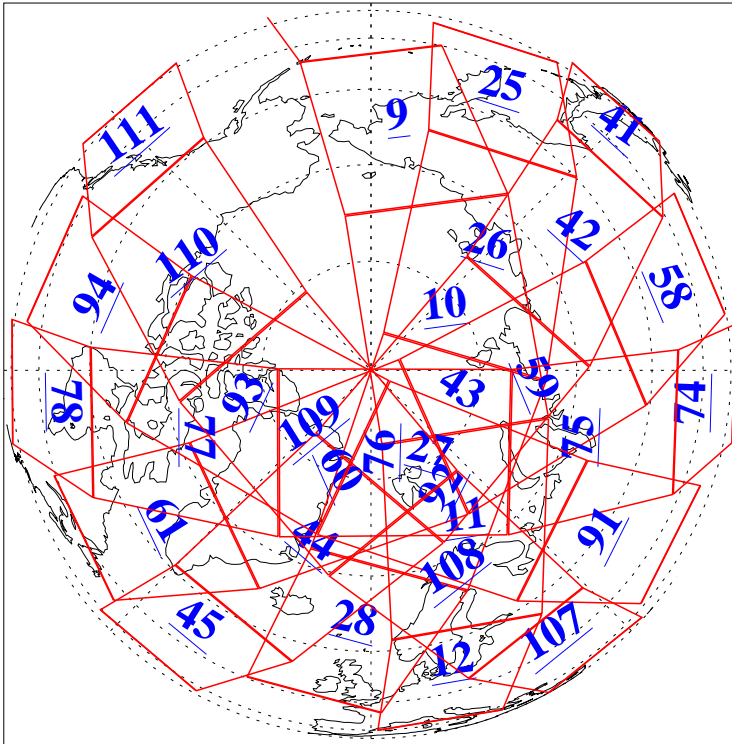

L1B Availability  
AMSU Granules: 239  
HSB Granules: 0  
AIRS Granules: 240

9 Jan 2018  
DoY 9  
Aqua Day 5729  
Granules: 1 to 120

Granules: 121 to 240

Legend: AMSU Available, HSB Available, AIRS Available

L1B Availability  
AMSU Granules: 239  
HSB Granules: 0  
AIRS Granules: 240

9 Jan 2018  
DoY 9  
Aqua Day 5729

Ascending Granules

Descending Granules

Legend: AMSU Available, HSB Available, AIRS Available

L1B Availability  
 AMSU Granules: 239  
 HSB Granules: 0  
 AIRS Granules: 240

9 Jan 2018  
 DoY 9  
 Aqua Day 5729

Northern Hemisphere Granules

Southern Hemisphere Granules

Legend: AMSU Available, HSB Available, AIRS Available