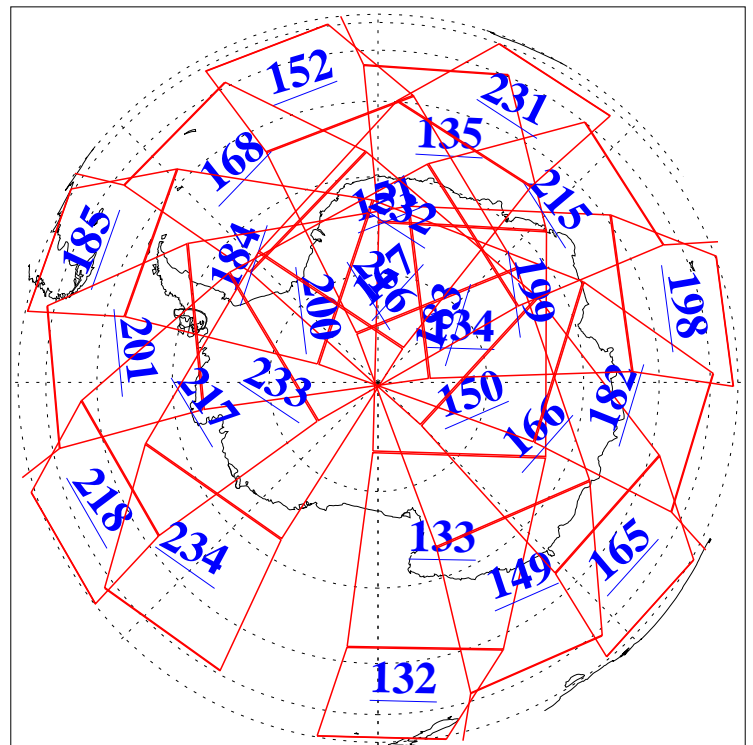

L1B Availability  
AMSU Granules: 239  
HSB Granules: 0  
AIRS Granules: 240

9 Jan 2018  
DoY 9  
Aqua Day 5729  
Granules: 1 to 120

Granules: 121 to 240

Legend: AMSU Available, HSB Available, AIRS Available

L1B Availability  
AMSU Granules: 239  
HSB Granules: 0  
AIRS Granules: 240

9 Jan 2018  
DoY 9  
Aqua Day 5729

Ascending Granules

Descending Granules

Legend: AMSU Available, HSB Available, AIRS Available

L1B Availability  
 AMSU Granules: 239  
 HSB Granules: 0  
 AIRS Granules: 240

9 Jan 2018  
 DoY 9  
 Aqua Day 5729

Northern Hemisphere Granules

Southern Hemisphere Granules

Legend: AMSU Available, HSB Available, AIRS Available