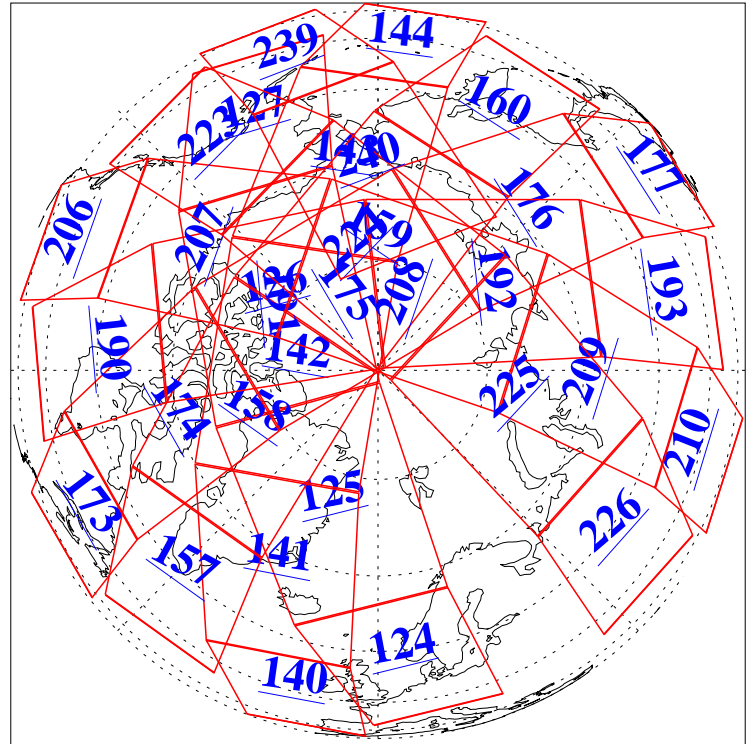

L1B Availability  
AMSU Granules: 239  
HSB Granules: 0  
AIRS Granules: 240

9 Jan 2018  
DoY 9  
Aqua Day 5729  
Granules: 1 to 120

Granules: 121 to 240

Legend: AMSU Available, HSB Available, AIRS Available

L1B Availability  
AMSU Granules: 239  
HSB Granules: 0  
AIRS Granules: 240

9 Jan 2018  
DoY 9  
Aqua Day 5729

Ascending Granules

Descending Granules

Legend: AMSU Available, HSB Available, AIRS Available

L1B Availability  
 AMSU Granules: 239  
 HSB Granules: 0  
 AIRS Granules: 240

9 Jan 2018  
 DoY 9  
 Aqua Day 5729

Northern Hemisphere Granules

Southern Hemisphere Granules

Legend: AMSU Available, HSB Available, AIRS Available