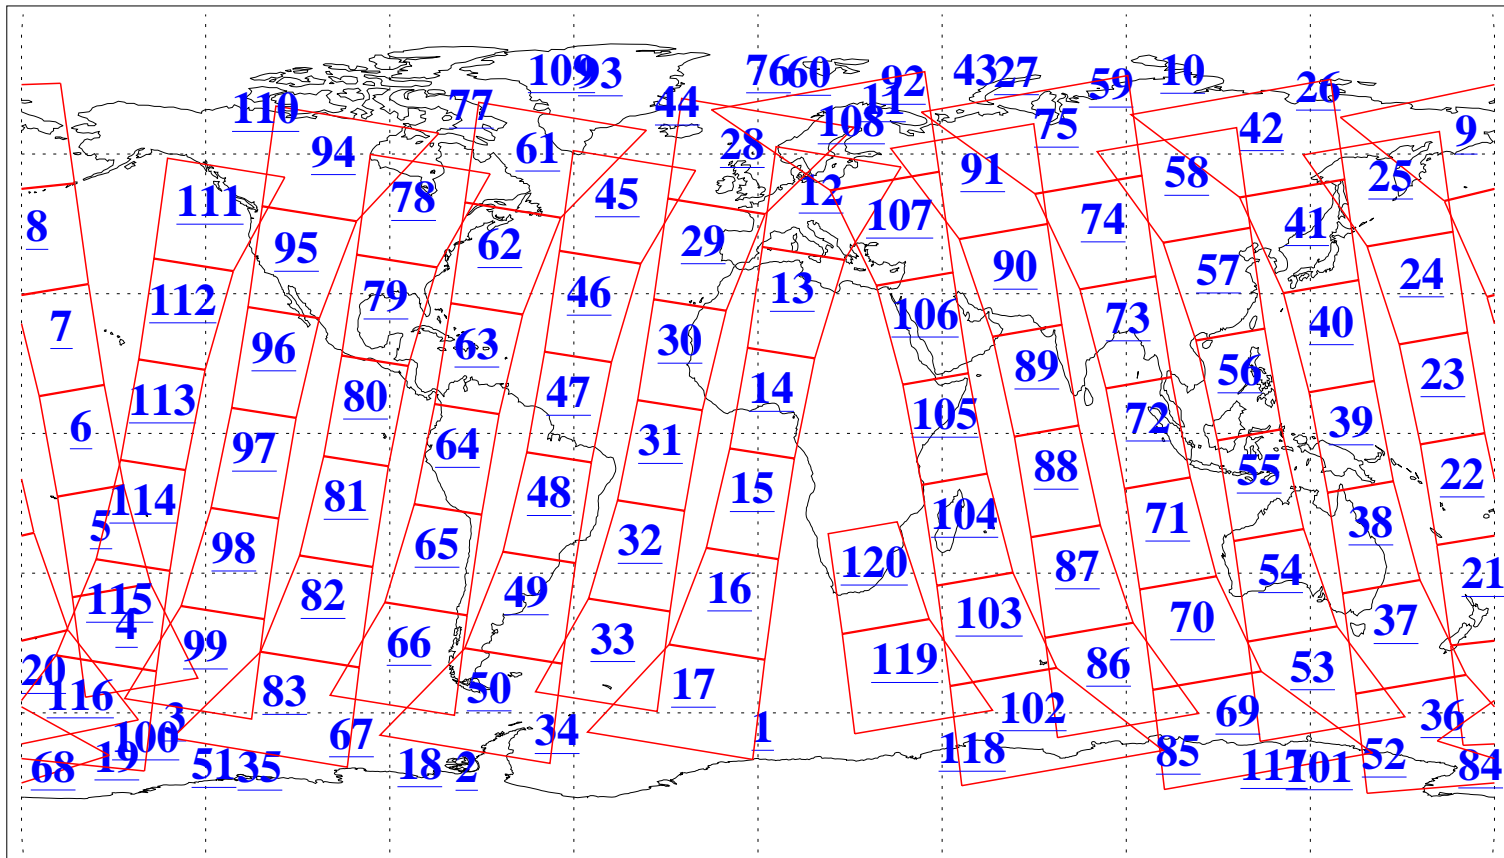

L1B Availability  
AMSU Granules: 239  
HSB Granules: 0  
AIRS Granules: 240

9 Jan 2018  
DoY 9  
Aqua Day 5729  
Granules: 1 to 120

Granules: 121 to 240

Legend: AMSU Available, HSB Available, AIRS Available

L1B Availability  
AMSU Granules: 239  
HSB Granules: 0  
AIRS Granules: 240

9 Jan 2018  
DoY 9  
Aqua Day 5729

Ascending Granules

Descending Granules

Legend: AMSU Available, HSB Available, AIRS Available

L1B Availability  
 AMSU Granules: 239  
 HSB Granules: 0  
 AIRS Granules: 240

9 Jan 2018  
 DoY 9  
 Aqua Day 5729

Northern Hemisphere Granules

Southern Hemisphere Granules

Legend: AMSU Available, HSB Available, AIRS Available