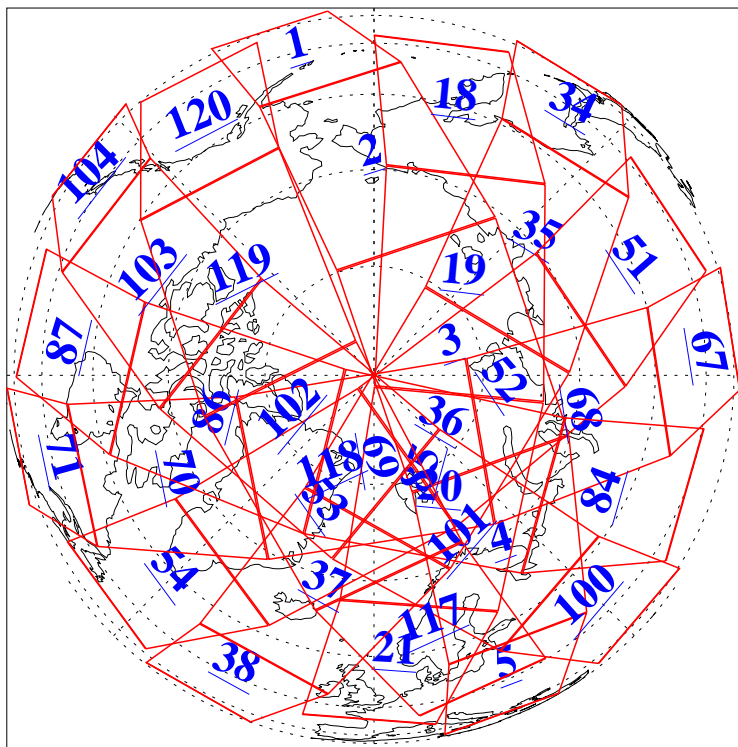

L1B Availability
AMSU Granules: 240
HSB Granules: 0
AIRS Granules: 240

8 Jan 2018
DoY 8
Aqua Day 5728
Granules: 1 to 120

Granules: 121 to 240

Legend: AMSU Available, HSB Available, AIRS Available

L1B Availability
AMSU Granules: 240
HSB Granules: 0
AIRS Granules: 240

8 Jan 2018
DoY 8
Aqua Day 5728

Ascending Granules

Descending Granules

Legend: AMSU Available, HSB Available, AIRS Available

L1B Availability
 AMSU Granules: 240
 HSB Granules: 0
 AIRS Granules: 240

8 Jan 2018
 DoY 8
 Aqua Day 5728

Northern Hemisphere Granules

Southern Hemisphere Granules

Legend: AMSU Available, HSB Available, AIRS Available