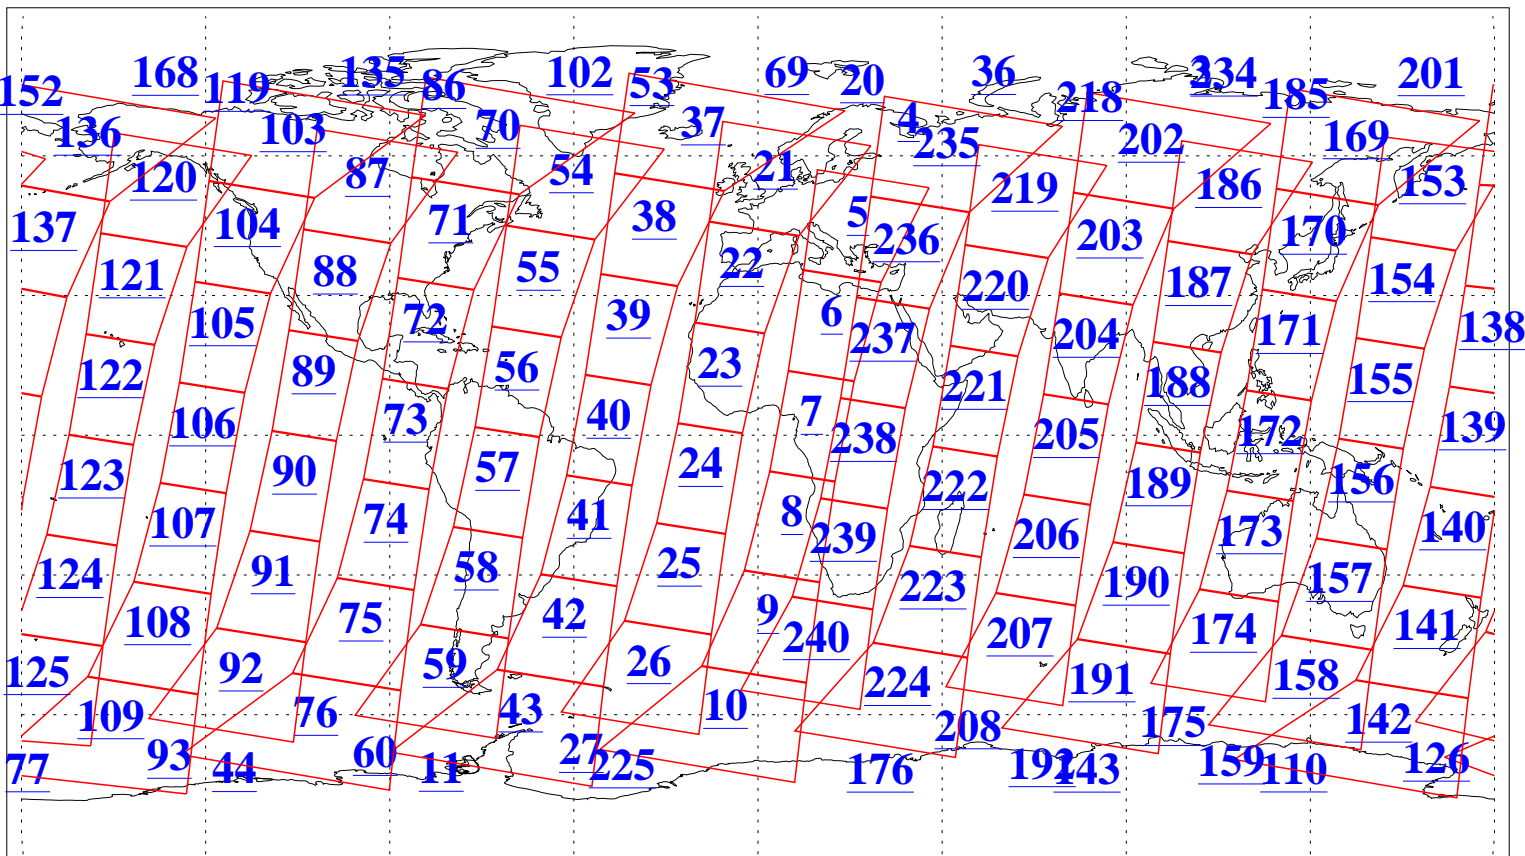

L1B Availability
AMSU Granules: 240
HSB Granules: 0
AIRS Granules: 240

8 Jan 2018
DoY 8
Aqua Day 5728
Granules: 1 to 120

Granules: 121 to 240

Legend: AMSU Available, HSB Available, AIRS Available

L1B Availability
AMSU Granules: 240
HSB Granules: 0
AIRS Granules: 240

8 Jan 2018
DoY 8
Aqua Day 5728

Ascending Granules

Descending Granules

Legend: AMSU Available, HSB Available, AIRS Available

L1B Availability
 AMSU Granules: 240
 HSB Granules: 0
 AIRS Granules: 240

8 Jan 2018
 DoY 8
 Aqua Day 5728

Northern Hemisphere Granules

Southern Hemisphere Granules

Legend: AMSU Available, HSB Available, AIRS Available