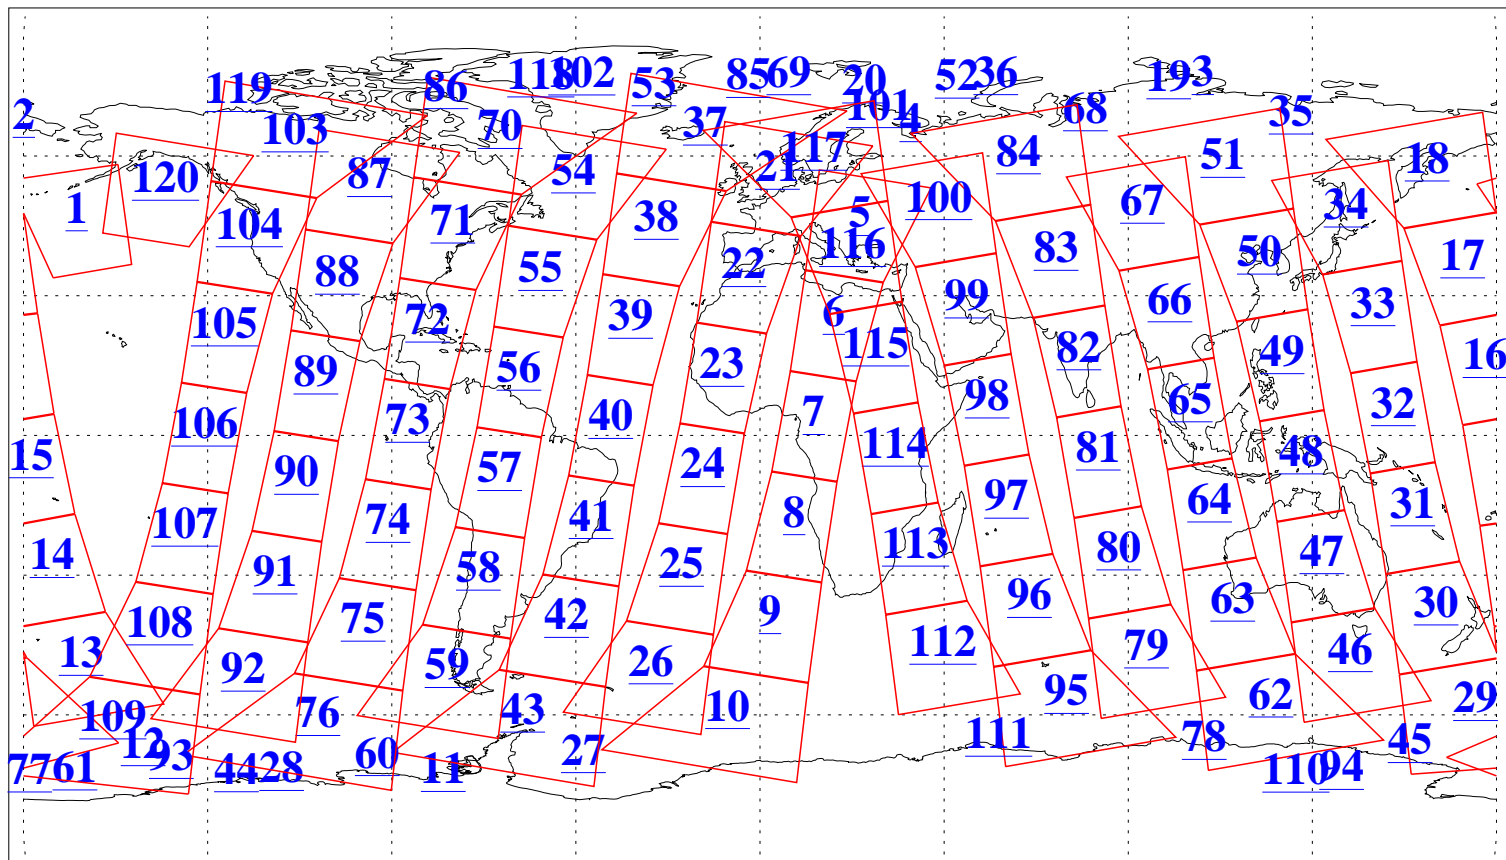

L1B Availability
AMSU Granules: 240
HSB Granules: 0
AIRS Granules: 240

8 Jan 2018
DoY 8
Aqua Day 5728
Granules: 1 to 120

Granules: 121 to 240

Legend: AMSU Available, HSB Available, AIRS Available

L1B Availability
AMSU Granules: 240
HSB Granules: 0
AIRS Granules: 240

8 Jan 2018
DoY 8
Aqua Day 5728

Ascending Granules

Descending Granules

Legend: AMSU Available, HSB Available, AIRS Available

L1B Availability
 AMSU Granules: 240
 HSB Granules: 0
 AIRS Granules: 240

8 Jan 2018
 DoY 8
 Aqua Day 5728

Northern Hemisphere Granules

Southern Hemisphere Granules

Legend: AMSU Available, HSB Available, AIRS Available