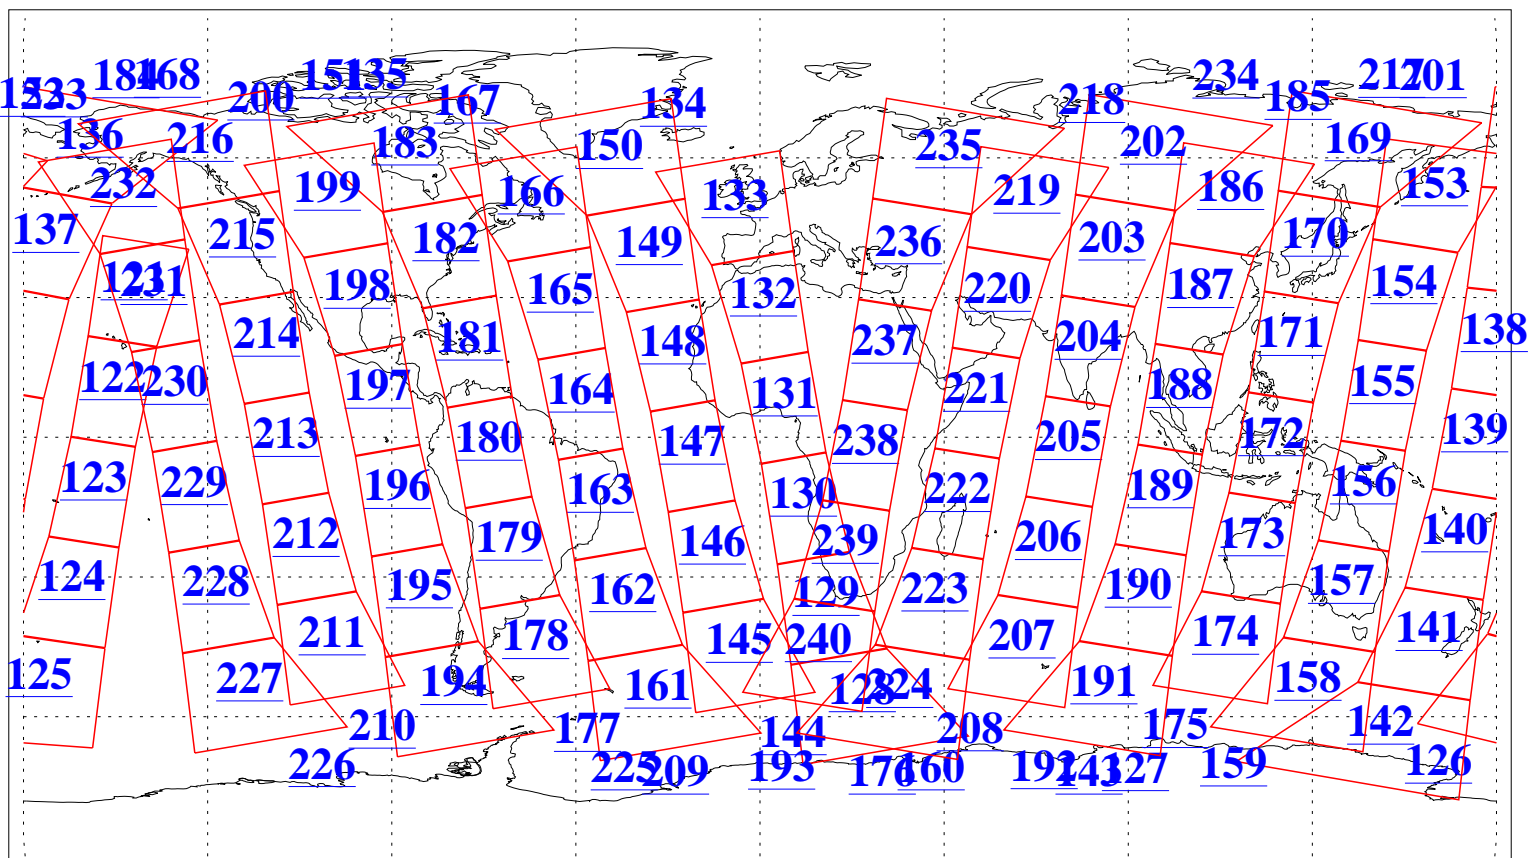

L1B Availability
AMSU Granules: 240
HSB Granules: 0
AIRS Granules: 240

8 Jan 2018
DoY 8
Aqua Day 5728
Granules: 1 to 120

Granules: 121 to 240

Legend: AMSU Available, HSB Available, AIRS Available

L1B Availability
AMSU Granules: 240
HSB Granules: 0
AIRS Granules: 240

8 Jan 2018
DoY 8
Aqua Day 5728

Ascending Granules

Descending Granules

Legend: AMSU Available, HSB Available, AIRS Available

L1B Availability
 AMSU Granules: 240
 HSB Granules: 0
 AIRS Granules: 240

8 Jan 2018
 DoY 8
 Aqua Day 5728