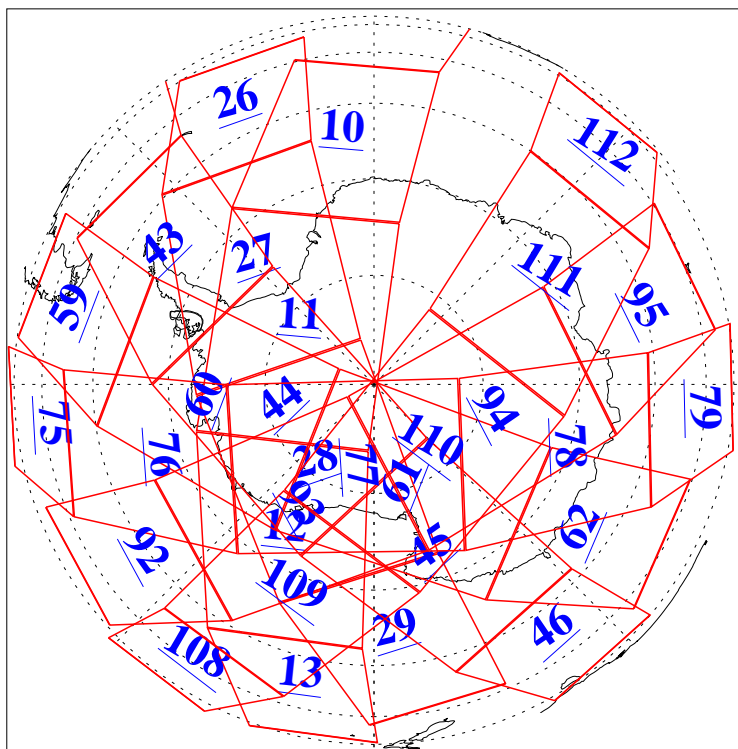

L1B Availability
AMSU Granules: 240
HSB Granules: 0
AIRS Granules: 240

8 Jan 2018
DoY 8
Aqua Day 5728
Granules: 1 to 120

Granules: 121 to 240

Legend: AMSU Available, HSB Available, AIRS Available

L1B Availability
AMSU Granules: 240
HSB Granules: 0
AIRS Granules: 240

8 Jan 2018
DoY 8
Aqua Day 5728

Ascending Granules

Descending Granules

Legend: AMSU Available, HSB Available, AIRS Available

L1B Availability
 AMSU Granules: 240
 HSB Granules: 0
 AIRS Granules: 240

8 Jan 2018
 DoY 8
 Aqua Day 5728

Northern Hemisphere Granules

Southern Hemisphere Granules

Legend: AMSU Available, HSB Available, AIRS Available