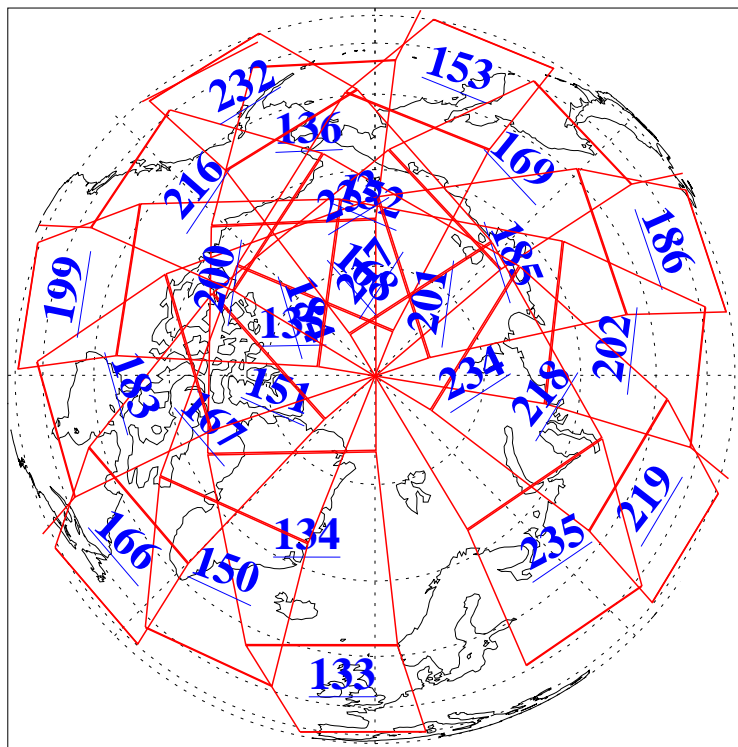

8 Jan 2018
DoY 8
Aqua Day 5728

Ascending Granules

Descending Granules

Legend: AMSU Available, HSB Available, AIRS Available

L1B Availability
 AMSU Granules: 240
 HSB Granules: 0
 AIRS Granules: 240

8 Jan 2018
 DoY 8
 Aqua Day 5728

Northern Hemisphere Granules

Southern Hemisphere Granules

Legend: AMSU Available, HSB Available, AIRS Available