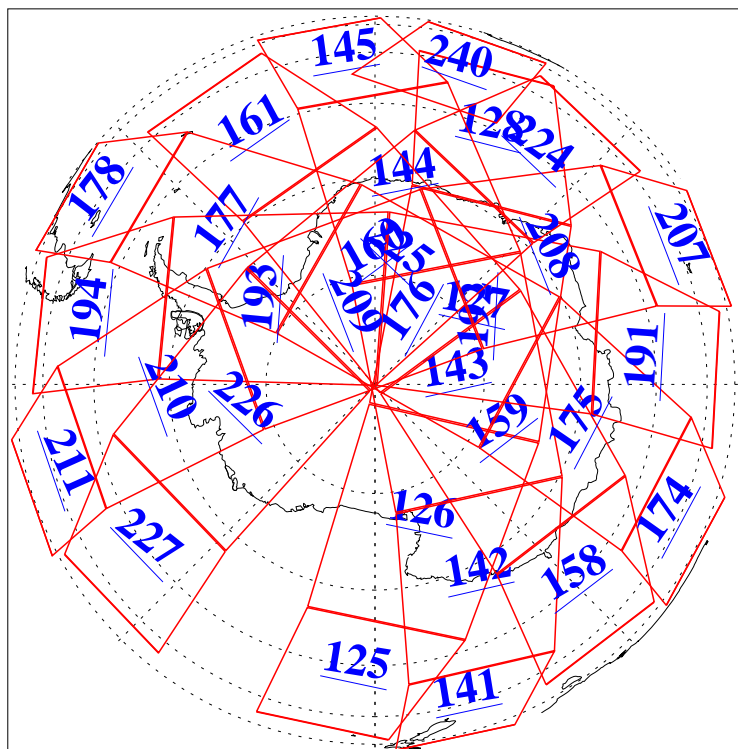

8 Jan 2018
DoY 8
Aqua Day 5728

Ascending Granules

Descending Granules

Legend: AMSU Available, HSB Available, AIRS Available

L1B Availability
 AMSU Granules: 240
 HSB Granules: 0
 AIRS Granules: 240

8 Jan 2018
 DoY 8
 Aqua Day 5728

Northern Hemisphere Granules

Southern Hemisphere Granules

Legend: AMSU Available, HSB Available, AIRS Available