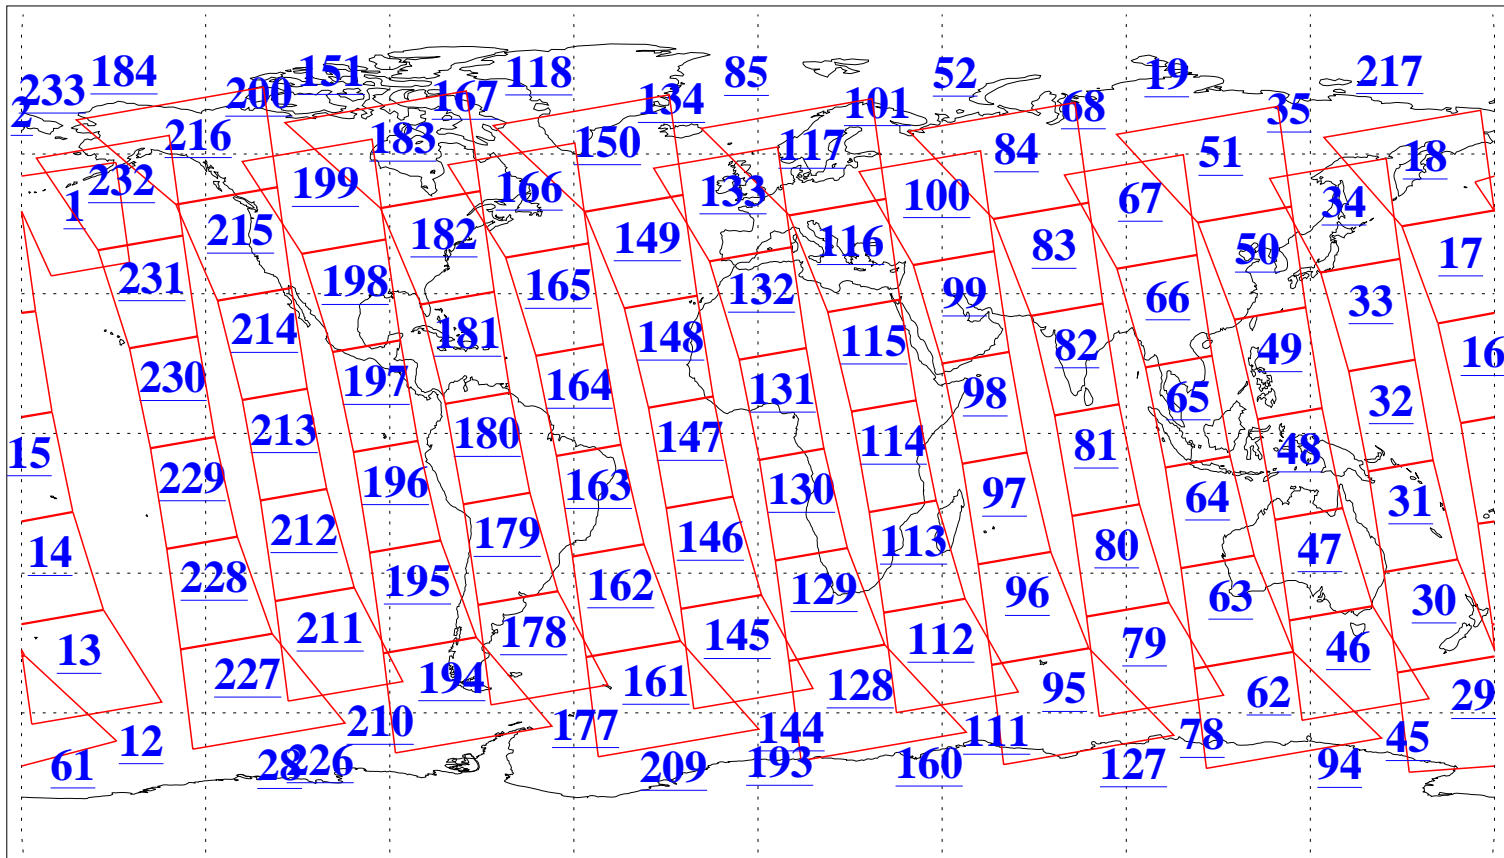

L1B Availability
AMSU Granules: 240
HSB Granules: 0
AIRS Granules: 240

8 Jan 2018
DoY 8
Aqua Day 5728
Granules: 1 to 120

Granules: 121 to 240

Legend: AMSU Available, HSB Available, AIRS Available

L1B Availability
AMSU Granules: 240
HSB Granules: 0
AIRS Granules: 240

8 Jan 2018
DoY 8
Aqua Day 5728

Ascending Granules

Descending Granules

Legend: AMSU Available, HSB Available, AIRS Available

L1B Availability
 AMSU Granules: 240
 HSB Granules: 0
 AIRS Granules: 240

8 Jan 2018
 DoY 8
 Aqua Day 5728

Northern Hemisphere Granules

Southern Hemisphere Granules

Legend: AMSU Available, HSB Available, AIRS Available