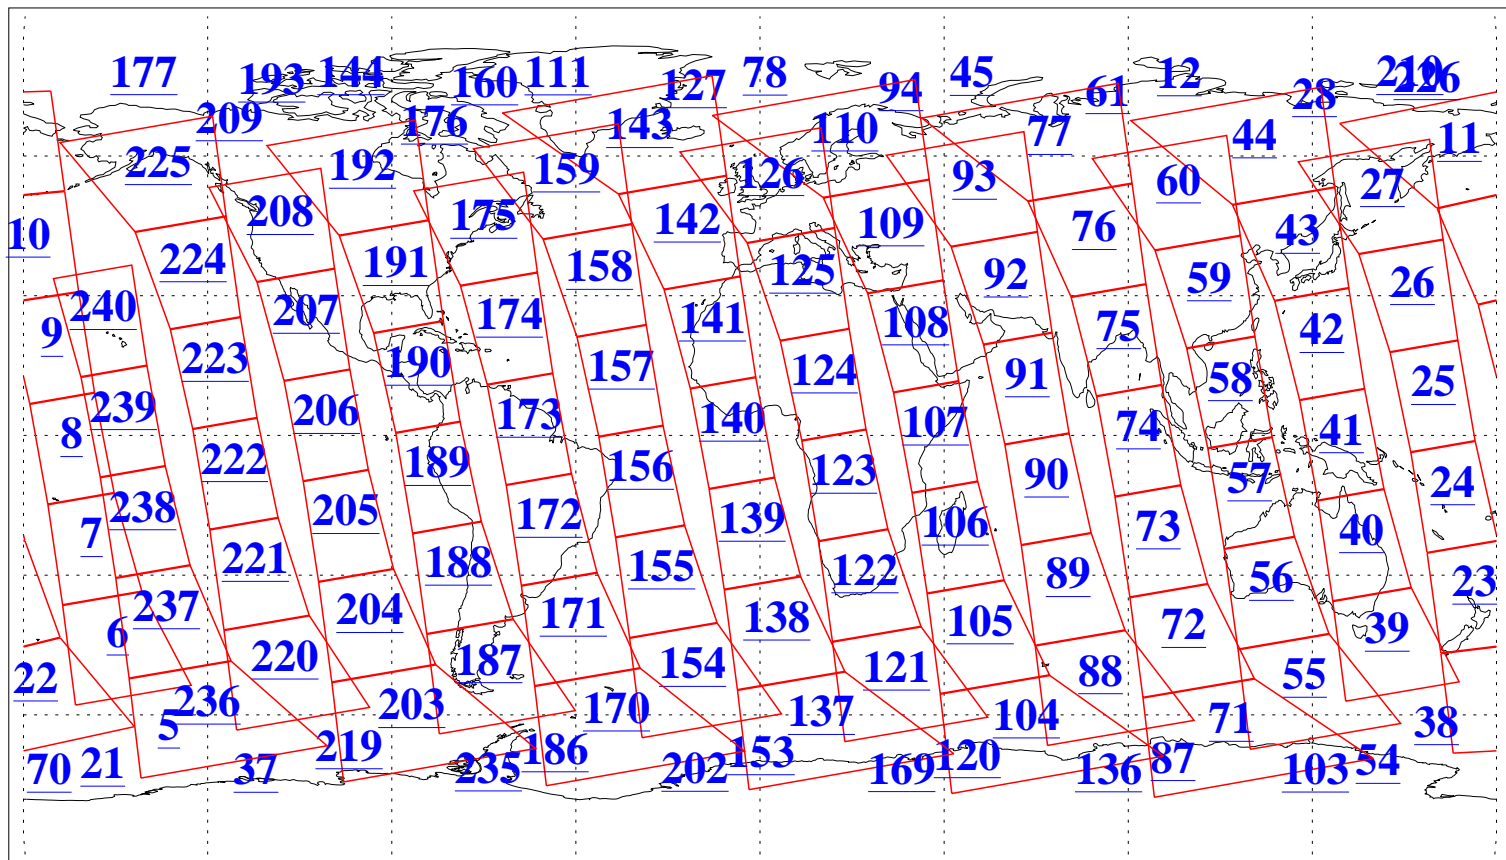

L1B Availability  
AMSU Granules: 240  
HSB Granules: 0  
AIRS Granules: 240

7 Jan 2018  
DoY 7  
Aqua Day 5727  
Granules: 1 to 120

Granules: 121 to 240

Legend: AMSU Available, HSB Available, AIRS Available

L1B Availability  
AMSU Granules: 240  
HSB Granules: 0  
AIRS Granules: 240

7 Jan 2018  
DoY 7  
Aqua Day 5727  
Ascending Granules

Descending Granules

Legend: AMSU Available, HSB Available, AIRS Available

L1B Availability  
 AMSU Granules: 240  
 HSB Granules: 0  
 AIRS Granules: 240

7 Jan 2018  
 DoY 7  
 Aqua Day 5727

Northern Hemisphere Granules

Southern Hemisphere Granules

Legend: AMSU Available, HSB Available, AIRS Available