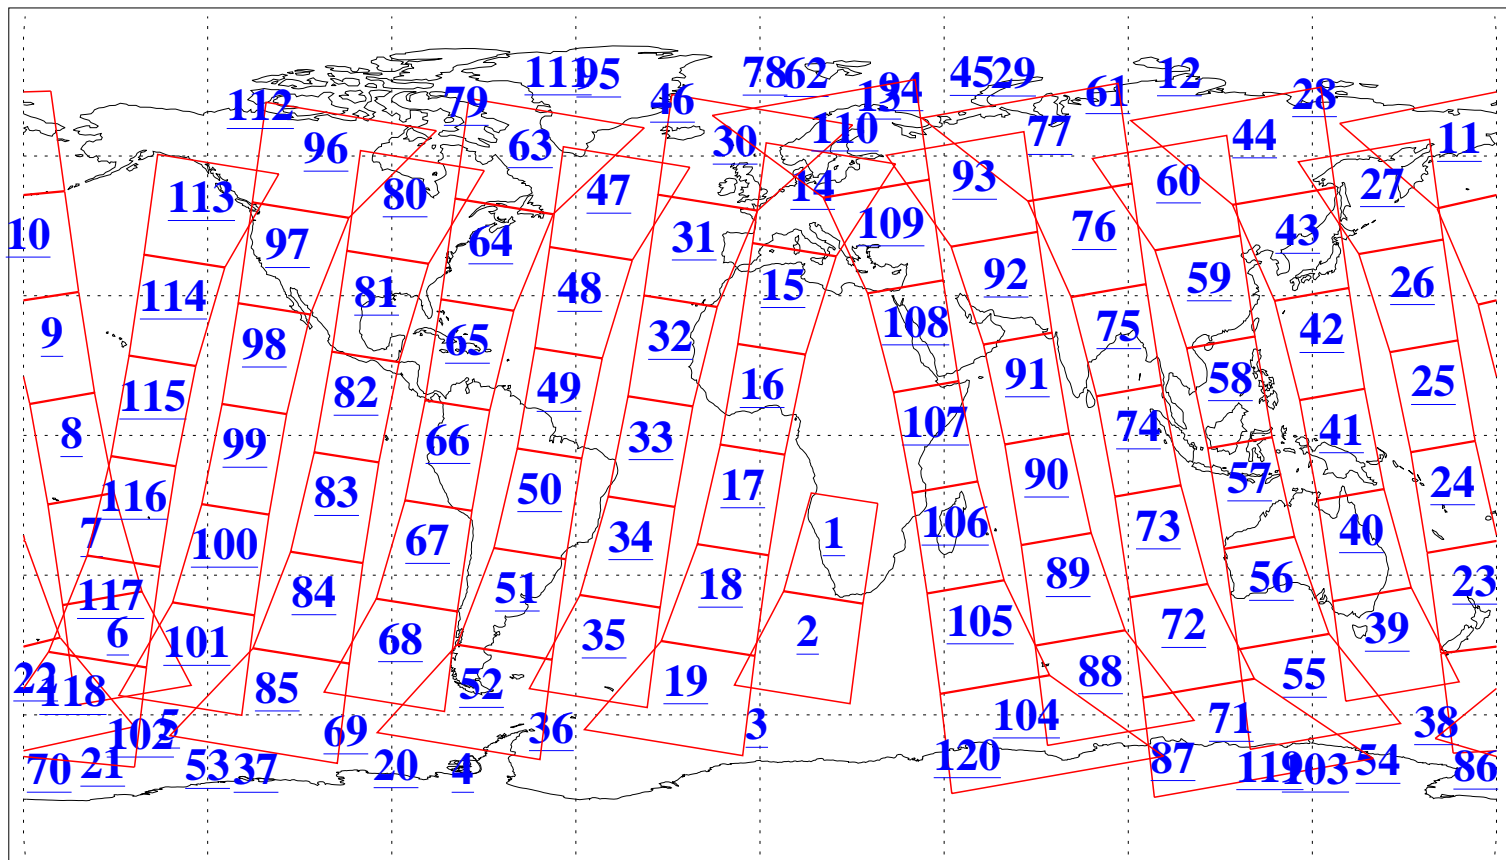

L1B Availability  
AMSU Granules: 240  
HSB Granules: 0  
AIRS Granules: 240

7 Jan 2018  
DoY 7  
Aqua Day 5727  
Granules: 1 to 120

Granules: 121 to 240

Legend: AMSU Available, HSB Available, AIRS Available

L1B Availability  
AMSU Granules: 240  
HSB Granules: 0  
AIRS Granules: 240

7 Jan 2018  
DoY 7  
Aqua Day 5727  
Ascending Granules

Descending Granules

Legend: AMSU Available, HSB Available, AIRS Available

L1B Availability  
 AMSU Granules: 240  
 HSB Granules: 0  
 AIRS Granules: 240

7 Jan 2018  
 DoY 7  
 Aqua Day 5727

Northern Hemisphere Granules

Southern Hemisphere Granules

Legend: AMSU Available, HSB Available, AIRS Available