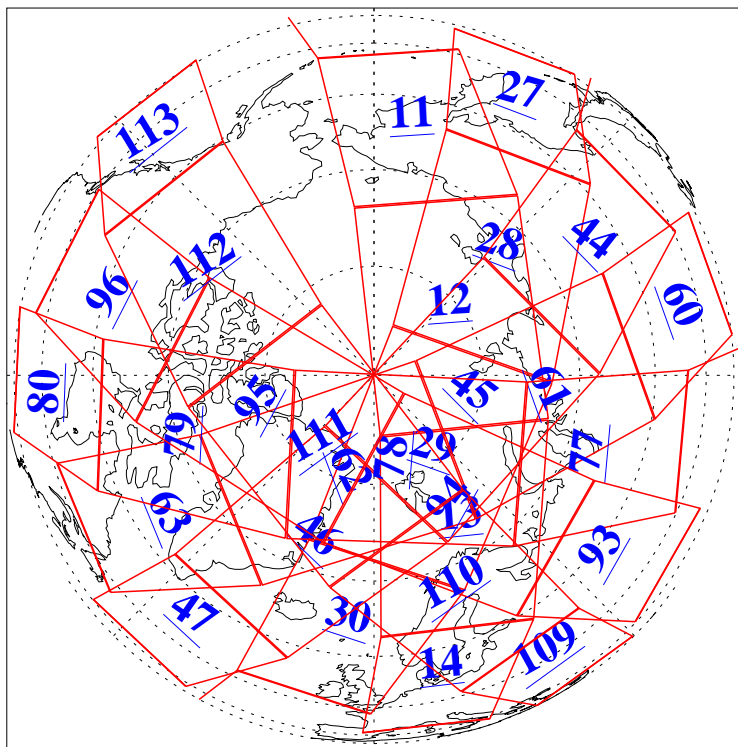

L1B Availability  
AMSU Granules: 240  
HSB Granules: 0  
AIRS Granules: 240

7 Jan 2018  
DoY 7  
Aqua Day 5727  
Granules: 1 to 120

Granules: 121 to 240

Legend: AMSU Available, HSB Available, AIRS Available

L1B Availability  
AMSU Granules: 240  
HSB Granules: 0  
AIRS Granules: 240

7 Jan 2018  
DoY 7  
Aqua Day 5727  
Ascending Granules

Descending Granules

Legend: AMSU Available, HSB Available, AIRS Available

L1B Availability  
 AMSU Granules: 240  
 HSB Granules: 0  
 AIRS Granules: 240

7 Jan 2018  
 DoY 7  
 Aqua Day 5727

Northern Hemisphere Granules

Southern Hemisphere Granules

Legend: AMSU Available, HSB Available, AIRS Available