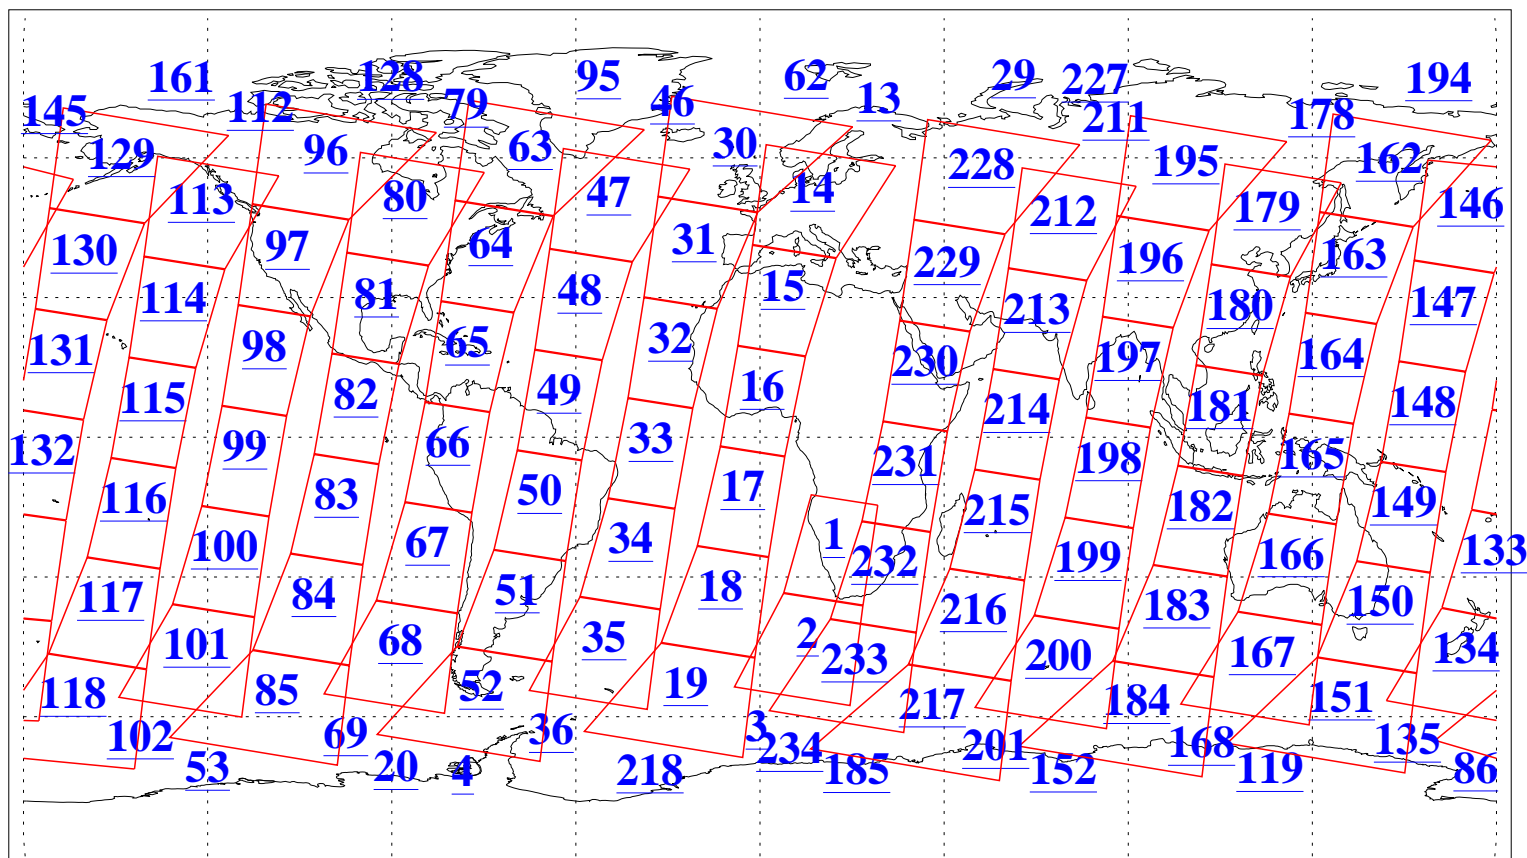

L1B Availability  
AMSU Granules: 240  
HSB Granules: 0  
AIRS Granules: 240

7 Jan 2018  
DoY 7  
Aqua Day 5727  
Granules: 1 to 120

Granules: 121 to 240

Legend: AMSU Available, HSB Available, AIRS Available

L1B Availability  
AMSU Granules: 240  
HSB Granules: 0  
AIRS Granules: 240

7 Jan 2018  
DoY 7  
Aqua Day 5727  
Ascending Granules

Descending Granules

Legend: AMSU Available, HSB Available, AIRS Available

L1B Availability  
 AMSU Granules: 240  
 HSB Granules: 0  
 AIRS Granules: 240

7 Jan 2018  
 DoY 7  
 Aqua Day 5727

Northern Hemisphere Granules

Southern Hemisphere Granules

Legend: AMSU Available, HSB Available, AIRS Available