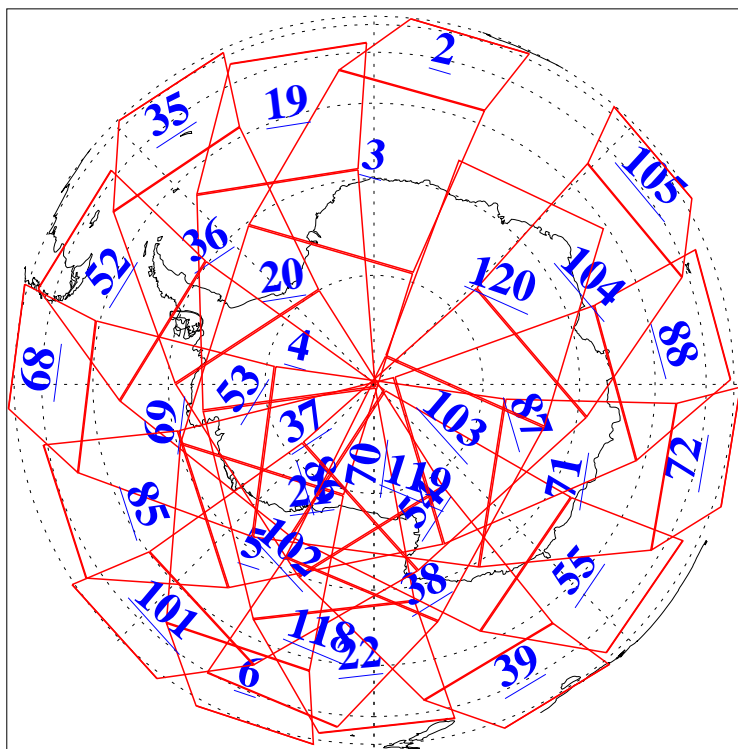

L1B Availability  
AMSU Granules: 240  
HSB Granules: 0  
AIRS Granules: 240

7 Jan 2018  
DoY 7  
Aqua Day 5727  
Granules: 1 to 120

Granules: 121 to 240

Legend: AMSU Available, HSB Available, AIRS Available

L1B Availability  
AMSU Granules: 240  
HSB Granules: 0  
AIRS Granules: 240

7 Jan 2018  
DoY 7  
Aqua Day 5727  
Ascending Granules

Descending Granules

Legend: AMSU Available, HSB Available, AIRS Available

L1B Availability  
 AMSU Granules: 240  
 HSB Granules: 0  
 AIRS Granules: 240

7 Jan 2018  
 DoY 7  
 Aqua Day 5727

Northern Hemisphere Granules

Southern Hemisphere Granules

Legend: AMSU Available, HSB Available, AIRS Available