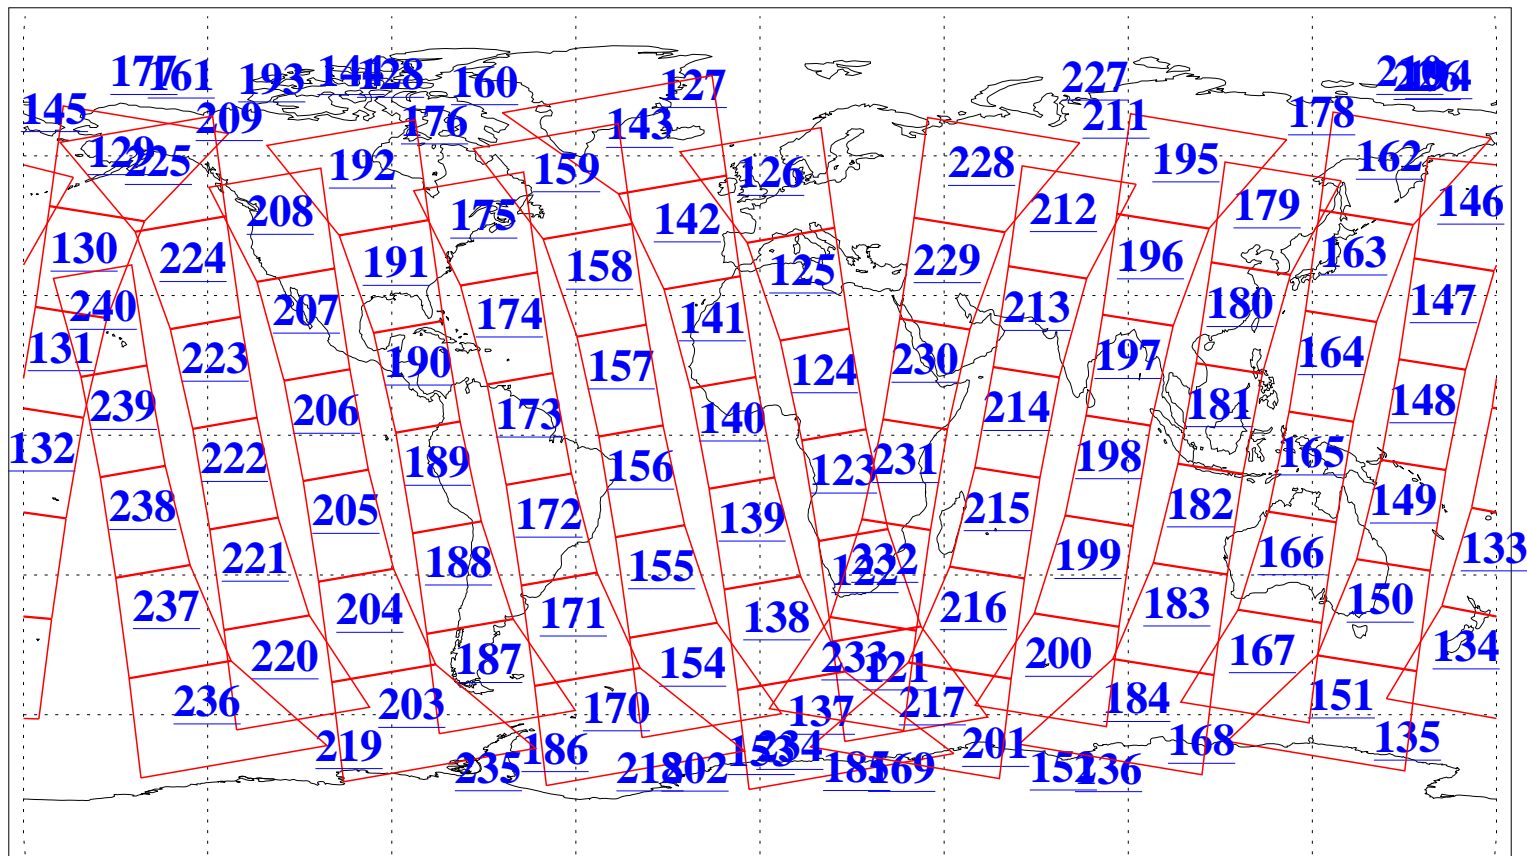

L1B Availability  
AMSU Granules: 240  
HSB Granules: 0  
AIRS Granules: 240

7 Jan 2018  
DoY 7  
Aqua Day 5727  
Granules: 1 to 120

Granules: 121 to 240

Legend: AMSU Available, HSB Available, AIRS Available

L1B Availability  
AMSU Granules: 240  
HSB Granules: 0  
AIRS Granules: 240

7 Jan 2018  
DoY 7  
Aqua Day 5727  
Ascending Granules

Descending Granules

Legend: AMSU Available, HSB Available, AIRS Available

L1B Availability  
 AMSU Granules: 240  
 HSB Granules: 0  
 AIRS Granules: 240

7 Jan 2018  
 DoY 7  
 Aqua Day 5727

Northern Hemisphere Granules

Southern Hemisphere Granules

Legend: AMSU Available, HSB Available, AIRS Available