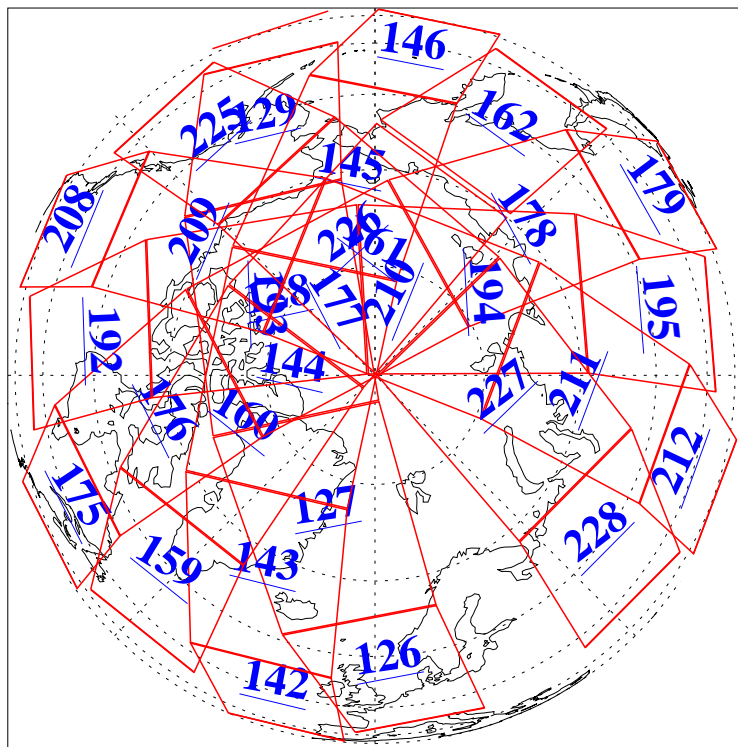

L1B Availability  
AMSU Granules: 240  
HSB Granules: 0  
AIRS Granules: 240

7 Jan 2018  
DoY 7  
Aqua Day 5727  
Granules: 1 to 120

Granules: 121 to 240

Legend: AMSU Available, HSB Available, AIRS Available

L1B Availability  
AMSU Granules: 240  
HSB Granules: 0  
AIRS Granules: 240

7 Jan 2018  
DoY 7  
Aqua Day 5727  
Ascending Granules

Descending Granules

Legend: AMSU Available, HSB Available, AIRS Available

L1B Availability  
 AMSU Granules: 240  
 HSB Granules: 0  
 AIRS Granules: 240

7 Jan 2018  
 DoY 7  
 Aqua Day 5727

Northern Hemisphere Granules

Southern Hemisphere Granules

Legend: AMSU Available, HSB Available, AIRS Available