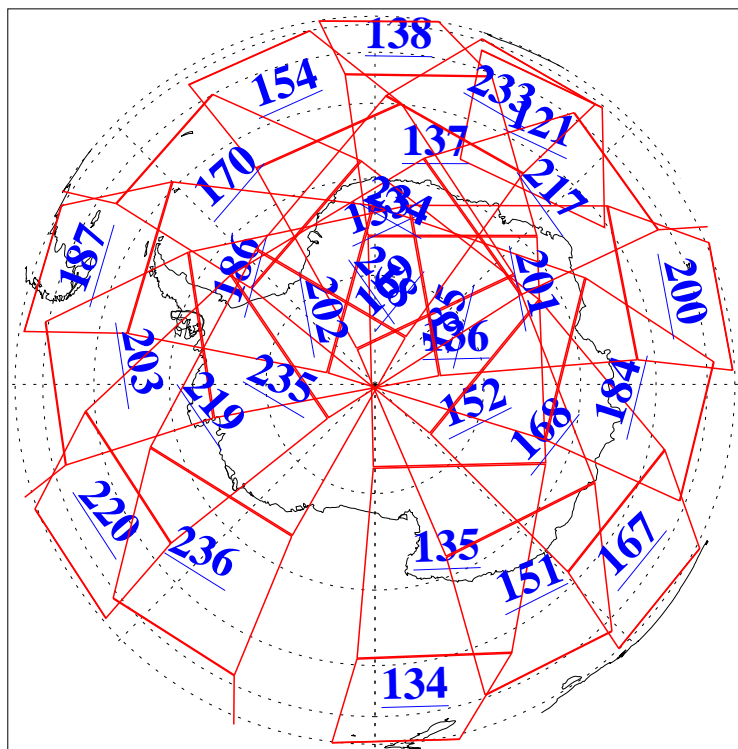

L1B Availability  
AMSU Granules: 240  
HSB Granules: 0  
AIRS Granules: 240

7 Jan 2018  
DoY 7  
Aqua Day 5727  
Granules: 1 to 120

Granules: 121 to 240

Legend: AMSU Available, HSB Available, AIRS Available

L1B Availability  
AMSU Granules: 240  
HSB Granules: 0  
AIRS Granules: 240

7 Jan 2018  
DoY 7  
Aqua Day 5727  
Ascending Granules

Descending Granules

Legend: AMSU Available, HSB Available, AIRS Available

L1B Availability  
 AMSU Granules: 240  
 HSB Granules: 0  
 AIRS Granules: 240

7 Jan 2018  
 DoY 7  
 Aqua Day 5727

Northern Hemisphere Granules

Southern Hemisphere Granules

Legend: AMSU Available, HSB Available, AIRS Available