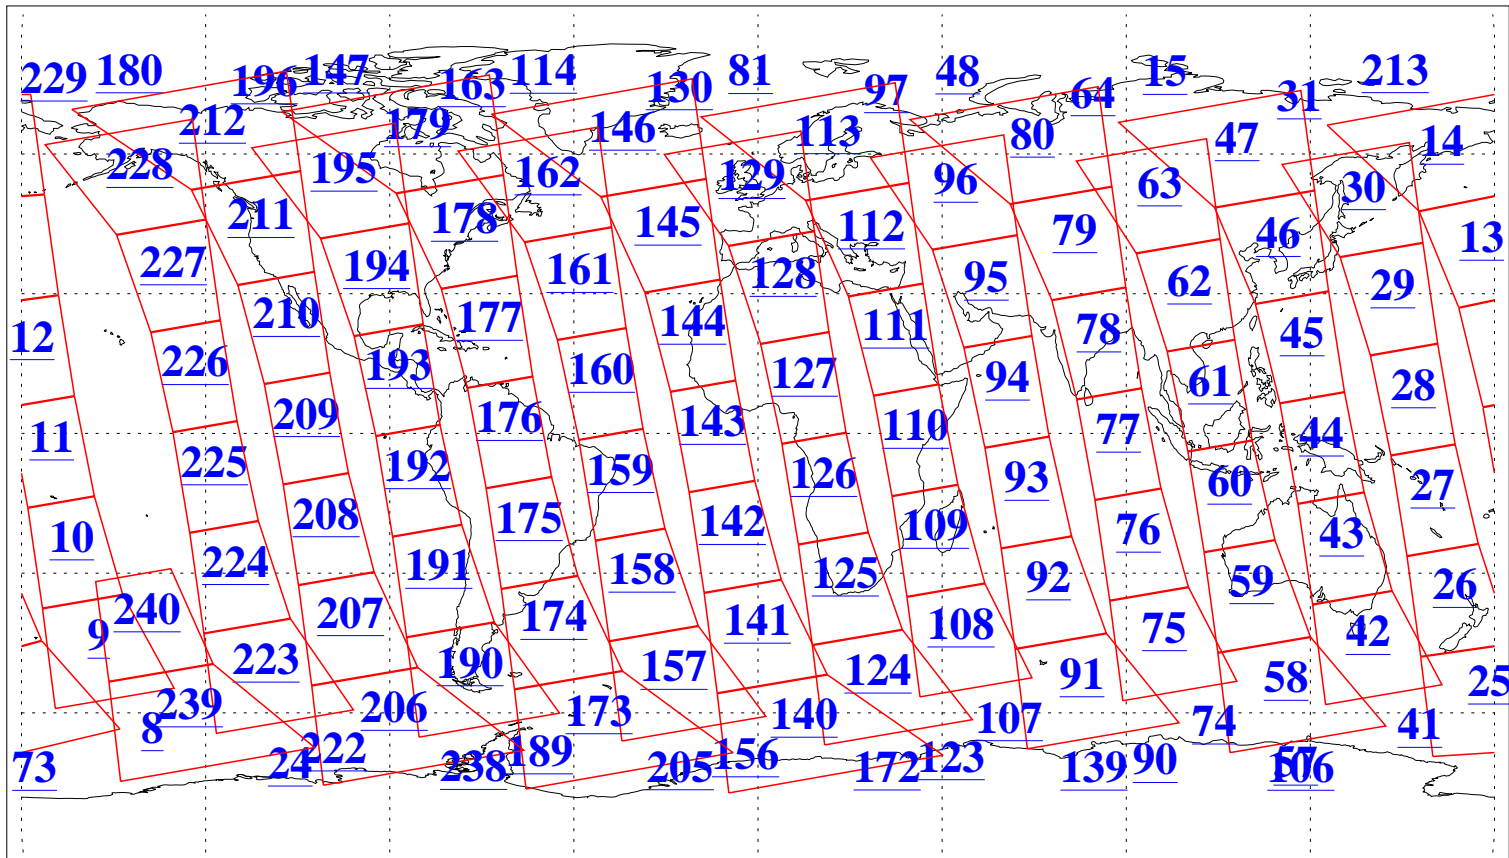

L1B Availability
AMSU Granules: 240
HSB Granules: 0
AIRS Granules: 240

11 Dec 2017
DoY 345
Aqua Day 5700
Granules: 1 to 120

Granules: 121 to 240

Legend: AMSU Available, HSB Available, AIRS Available

L1B Availability
AMSU Granules: 240
HSB Granules: 0
AIRS Granules: 240

11 Dec 2017
DoY 345
Aqua Day 5700

Ascending Granules

Descending Granules

Legend: AMSU Available, HSB Available, AIRS Available

L1B Availability
AMSU Granules: 240
HSB Granules: 0
AIRS Granules: 240

11 Dec 2017
DoY 345
Aqua Day 5700

Northern Hemisphere Granules

Southern Hemisphere Granules

Legend: AMSU Available, HSB Available, AIRS Available