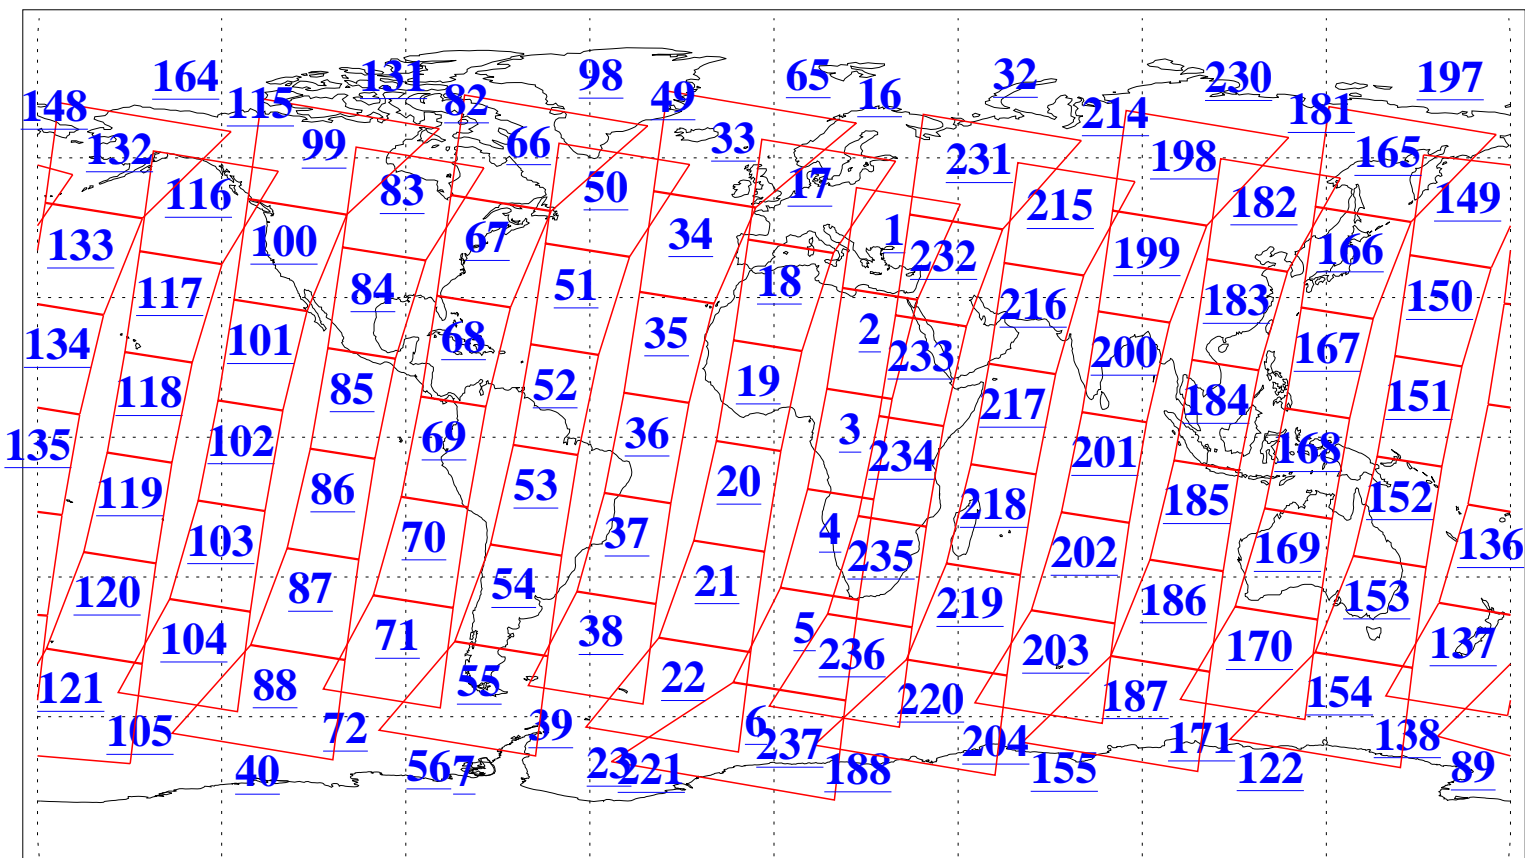

L1B Availability
AMSU Granules: 240
HSB Granules: 0
AIRS Granules: 240

11 Dec 2017
DoY 345
Aqua Day 5700
Granules: 1 to 120

Granules: 121 to 240

Legend: AMSU Available, HSB Available, AIRS Available

L1B Availability
AMSU Granules: 240
HSB Granules: 0
AIRS Granules: 240

11 Dec 2017
DoY 345
Aqua Day 5700

Ascending Granules

Descending Granules

Legend: AMSU Available, HSB Available, AIRS Available

L1B Availability
AMSU Granules: 240
HSB Granules: 0
AIRS Granules: 240

11 Dec 2017
DoY 345
Aqua Day 5700

Northern Hemisphere Granules

Southern Hemisphere Granules

Legend: AMSU Available, HSB Available, AIRS Available