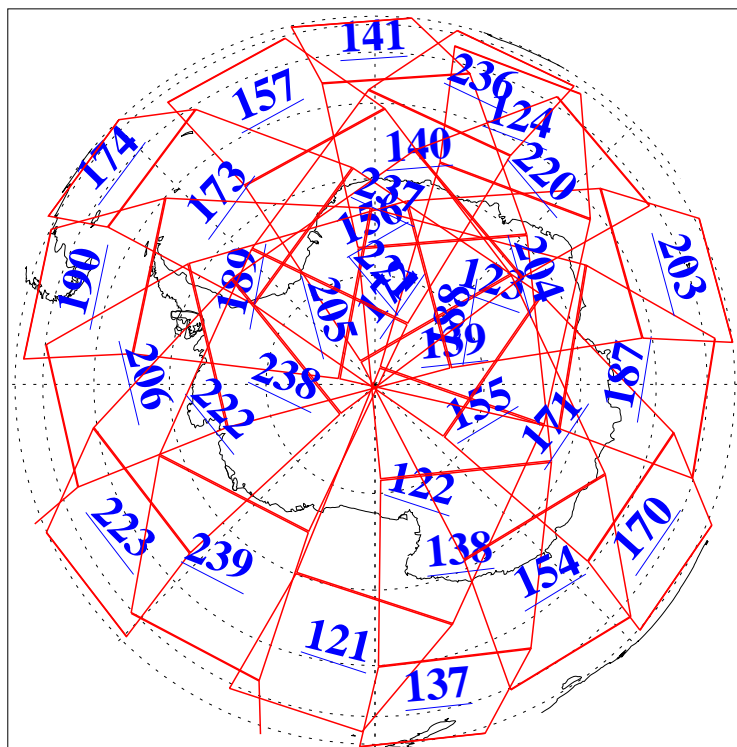

L1B Availability
AMSU Granules: 240
HSB Granules: 0
AIRS Granules: 240

11 Dec 2017
DoY 345
Aqua Day 5700
Granules: 1 to 120

Granules: 121 to 240

Legend: AMSU Available, HSB Available, AIRS Available

L1B Availability
AMSU Granules: 240
HSB Granules: 0
AIRS Granules: 240

11 Dec 2017
DoY 345
Aqua Day 5700

Ascending Granules

Descending Granules

Legend: AMSU Available, HSB Available, AIRS Available

L1B Availability
AMSU Granules: 240
HSB Granules: 0
AIRS Granules: 240

11 Dec 2017
DoY 345
Aqua Day 5700

Northern Hemisphere Granules

Southern Hemisphere Granules

Legend: AMSU Available, HSB Available, AIRS Available