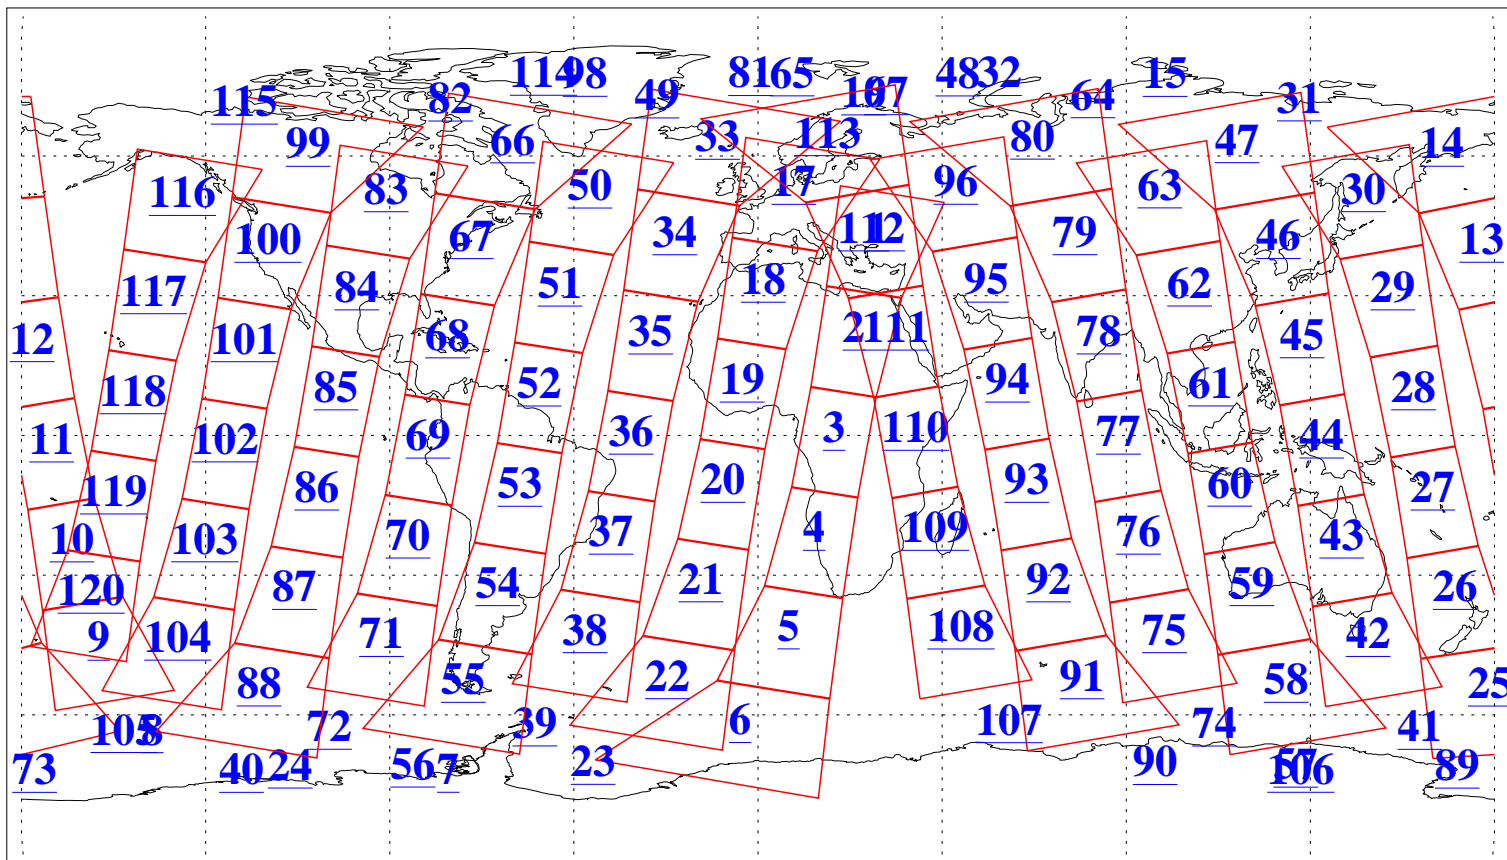

L1B Availability
AMSU Granules: 240
HSB Granules: 0
AIRS Granules: 240

11 Dec 2017
DoY 345
Aqua Day 5700
Granules: 1 to 120

Granules: 121 to 240

Legend: AMSU Available, HSB Available, AIRS Available

L1B Availability
AMSU Granules: 240
HSB Granules: 0
AIRS Granules: 240

11 Dec 2017
DoY 345
Aqua Day 5700

Ascending Granules

Descending Granules

Legend: AMSU Available, HSB Available, AIRS Available

L1B Availability
AMSU Granules: 240
HSB Granules: 0
AIRS Granules: 240

11 Dec 2017
DoY 345
Aqua Day 5700

Northern Hemisphere Granules

Southern Hemisphere Granules

Legend: AMSU Available, HSB Available, AIRS Available