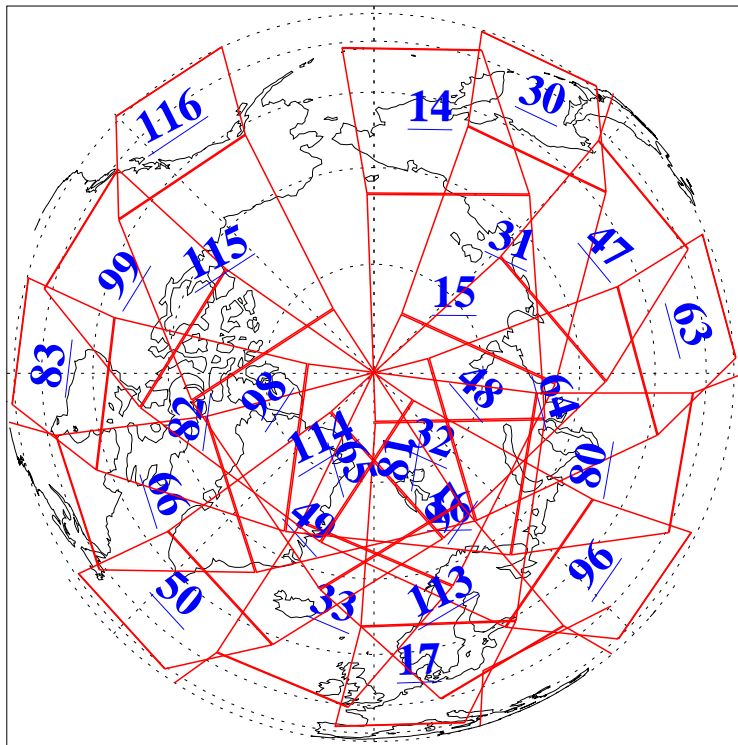

L1B Availability
AMSU Granules: 240
HSB Granules: 0
AIRS Granules: 240

11 Dec 2017
DoY 345
Aqua Day 5700
Granules: 1 to 120

Granules: 121 to 240

Legend: AMSU Available, HSB Available, AIRS Available

L1B Availability
AMSU Granules: 240
HSB Granules: 0
AIRS Granules: 240

11 Dec 2017
DoY 345
Aqua Day 5700

Ascending Granules

Descending Granules

Legend: AMSU Available, HSB Available, AIRS Available

L1B Availability
AMSU Granules: 240
HSB Granules: 0
AIRS Granules: 240

11 Dec 2017
DoY 345
Aqua Day 5700

Northern Hemisphere Granules

Southern Hemisphere Granules

Legend: AMSU Available, HSB Available, AIRS Available