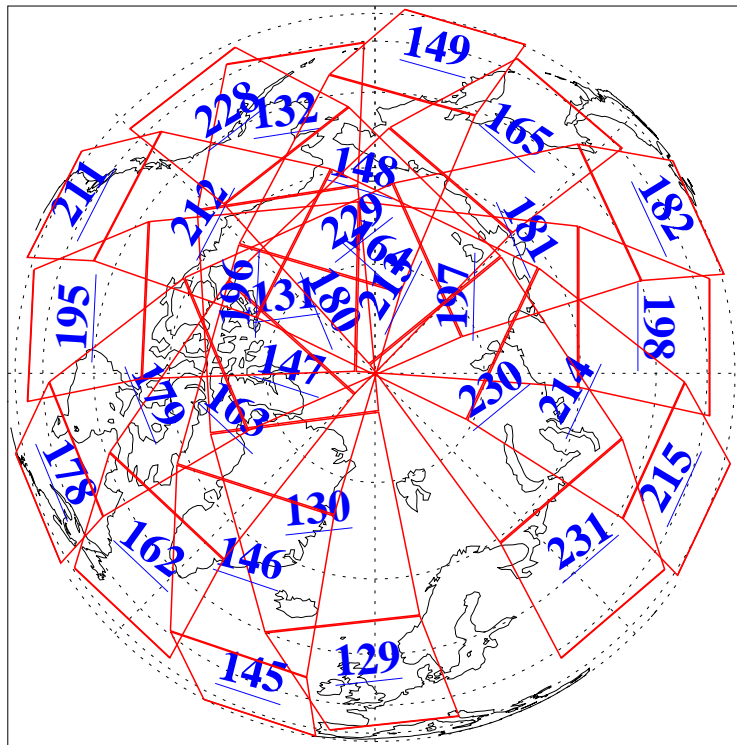

L1B Availability
AMSU Granules: 240
HSB Granules: 0
AIRS Granules: 240

11 Dec 2017
DoY 345
Aqua Day 5700
Granules: 1 to 120

Granules: 121 to 240

Legend: AMSU Available, HSB Available, AIRS Available

L1B Availability
AMSU Granules: 240
HSB Granules: 0
AIRS Granules: 240

11 Dec 2017
DoY 345
Aqua Day 5700

Ascending Granules

Descending Granules

Legend: AMSU Available, HSB Available, AIRS Available

L1B Availability
AMSU Granules: 240
HSB Granules: 0
AIRS Granules: 240

11 Dec 2017
DoY 345
Aqua Day 5700

Northern Hemisphere Granules

Southern Hemisphere Granules

Legend: AMSU Available, HSB Available, AIRS Available