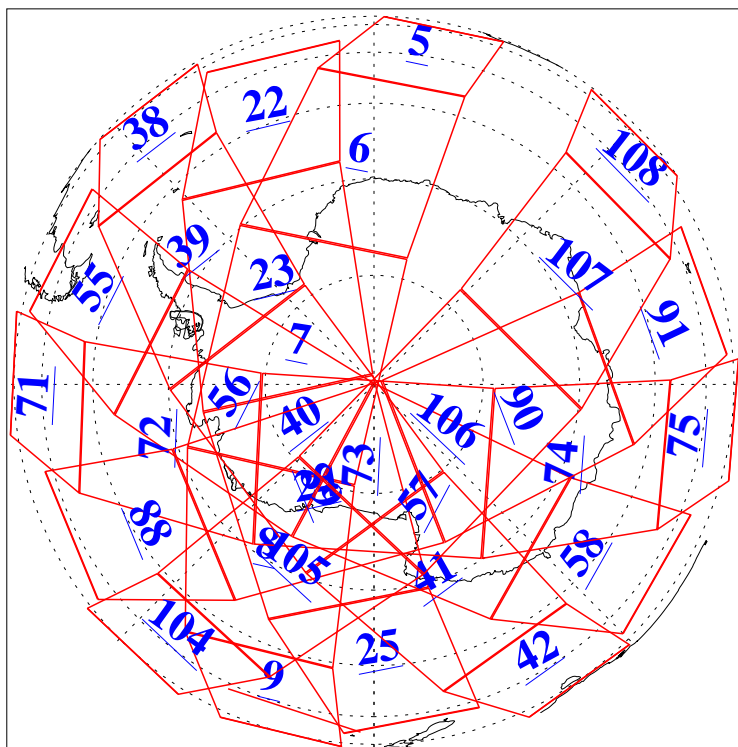

L1B Availability
AMSU Granules: 240
HSB Granules: 0
AIRS Granules: 240

11 Dec 2017
DoY 345
Aqua Day 5700
Granules: 1 to 120

Granules: 121 to 240

Legend: AMSU Available, HSB Available, AIRS Available

L1B Availability
AMSU Granules: 240
HSB Granules: 0
AIRS Granules: 240

11 Dec 2017
DoY 345
Aqua Day 5700

Ascending Granules

Descending Granules

Legend: AMSU Available, HSB Available, AIRS Available

L1B Availability
AMSU Granules: 240
HSB Granules: 0
AIRS Granules: 240

11 Dec 2017
DoY 345
Aqua Day 5700

Northern Hemisphere Granules

Southern Hemisphere Granules

Legend: AMSU Available, HSB Available, AIRS Available