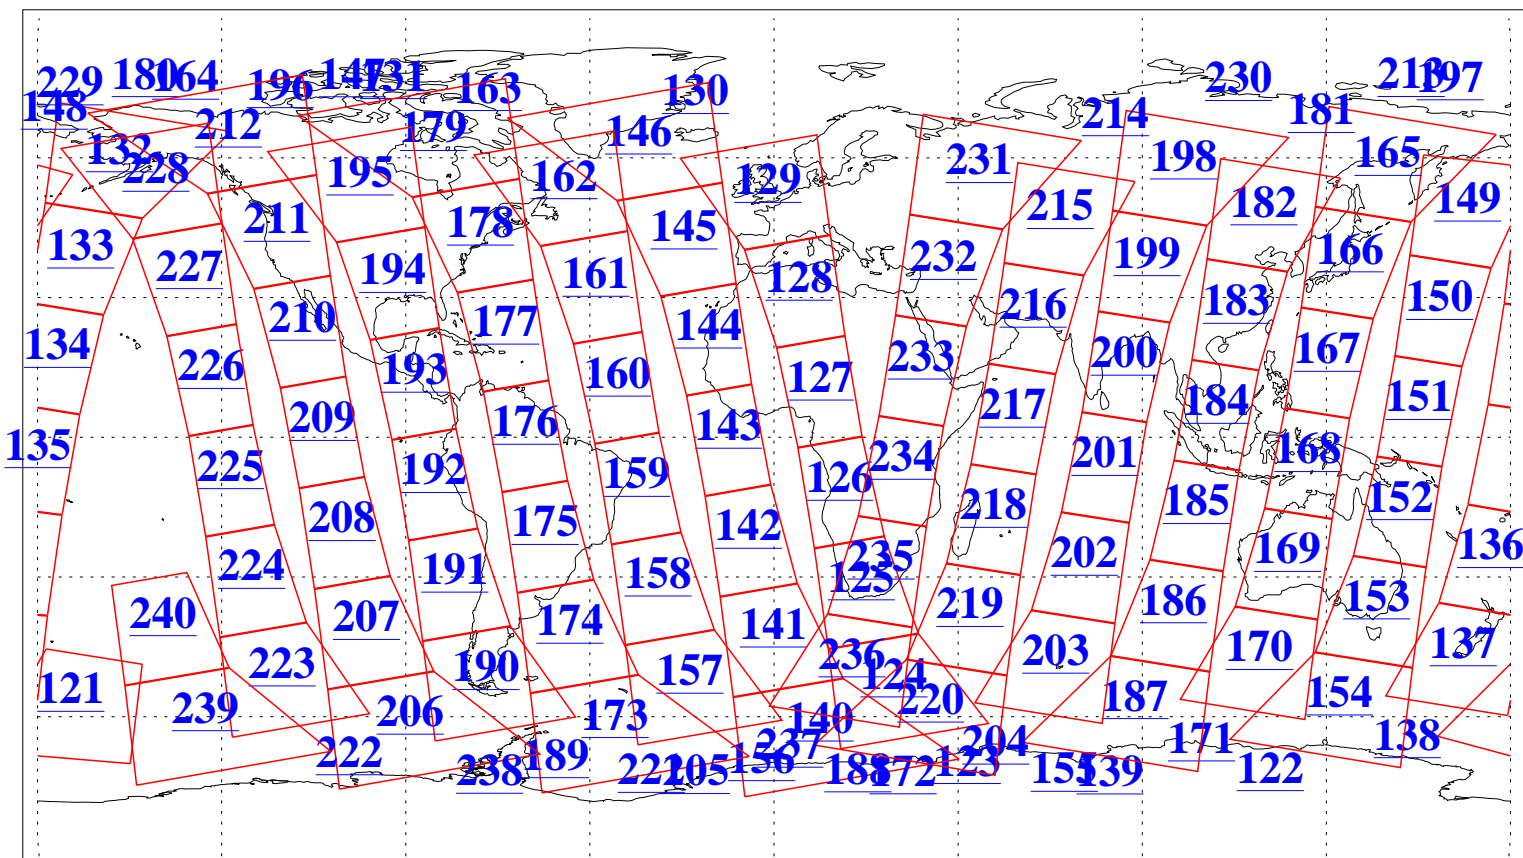

L1B Availability
AMSU Granules: 240
HSB Granules: 0
AIRS Granules: 240

11 Dec 2017
DoY 345
Aqua Day 5700
Granules: 1 to 120

Granules: 121 to 240

Legend: AMSU Available, HSB Available, AIRS Available

L1B Availability
AMSU Granules: 240
HSB Granules: 0
AIRS Granules: 240

11 Dec 2017
DoY 345
Aqua Day 5700

Ascending Granules

Descending Granules

Legend: AMSU Available, HSB Available, AIRS Available

L1B Availability
AMSU Granules: 240
HSB Granules: 0
AIRS Granules: 240

11 Dec 2017
DoY 345
Aqua Day 5700

Northern Hemisphere Granules

Southern Hemisphere Granules

Legend: AMSU Available, HSB Available, AIRS Available