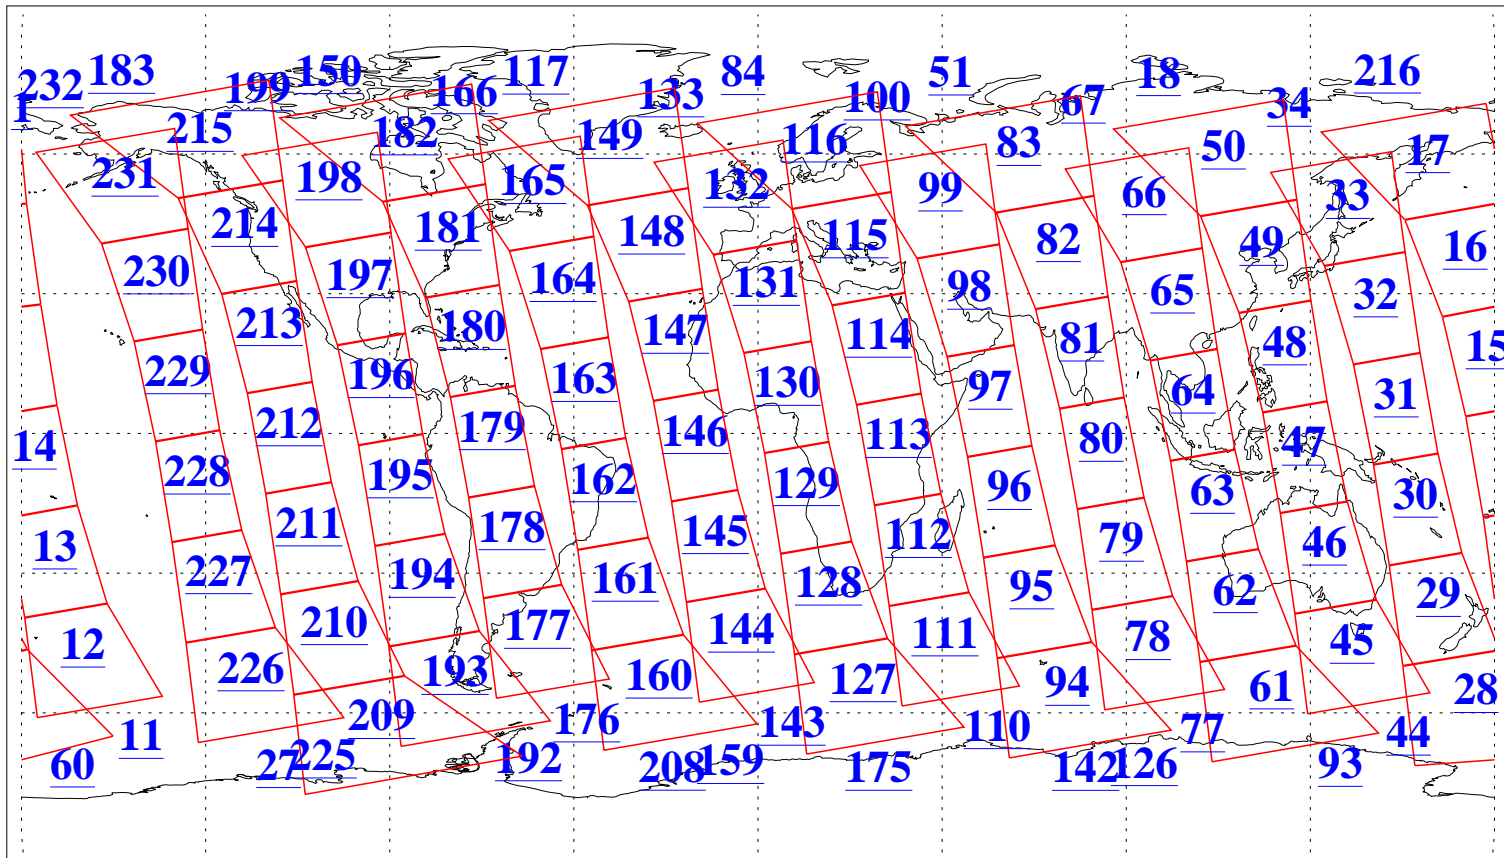

L1B Availability
AMSU Granules: 240
HSB Granules: 0
AIRS Granules: 240

30 Nov 2017
DoY 334
Aqua Day 5689
Granules: 1 to 120

Granules: 121 to 240

Legend: AMSU Available, HSB Available, AIRS Available

L1B Availability
AMSU Granules: 240
HSB Granules: 0
AIRS Granules: 240

30 Nov 2017
DoY 334
Aqua Day 5689

Ascending Granules

Descending Granules

Legend: AMSU Available, HSB Available, AIRS Available

L1B Availability
 AMSU Granules: 240
 HSB Granules: 0
 AIRS Granules: 240

30 Nov 2017
 DoY 334
 Aqua Day 5689

Northern Hemisphere Granules

Southern Hemisphere Granules

Legend: AMSU Available, HSB Available, AIRS Available