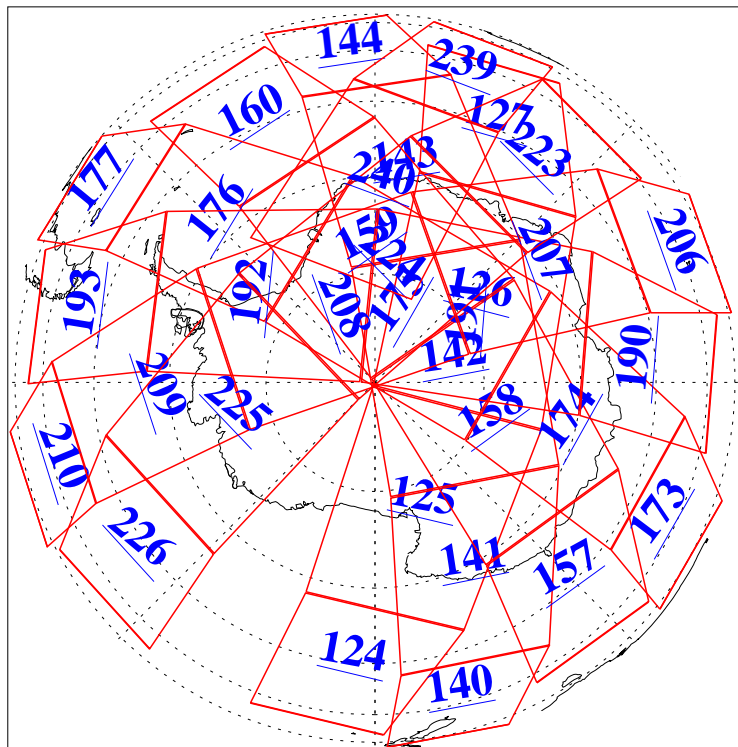

L1B Availability
AMSU Granules: 240
HSB Granules: 0
AIRS Granules: 240

30 Nov 2017
DoY 334
Aqua Day 5689
Granules: 1 to 120

Granules: 121 to 240

Legend: AMSU Available, HSB Available, AIRS Available

L1B Availability
AMSU Granules: 240
HSB Granules: 0
AIRS Granules: 240

30 Nov 2017
DoY 334
Aqua Day 5689

Ascending Granules

Descending Granules

Legend: AMSU Available, HSB Available, AIRS Available

L1B Availability
 AMSU Granules: 240
 HSB Granules: 0
 AIRS Granules: 240

30 Nov 2017
 DoY 334
 Aqua Day 5689

Northern Hemisphere Granules

Southern Hemisphere Granules

Legend: AMSU Available, HSB Available, AIRS Available