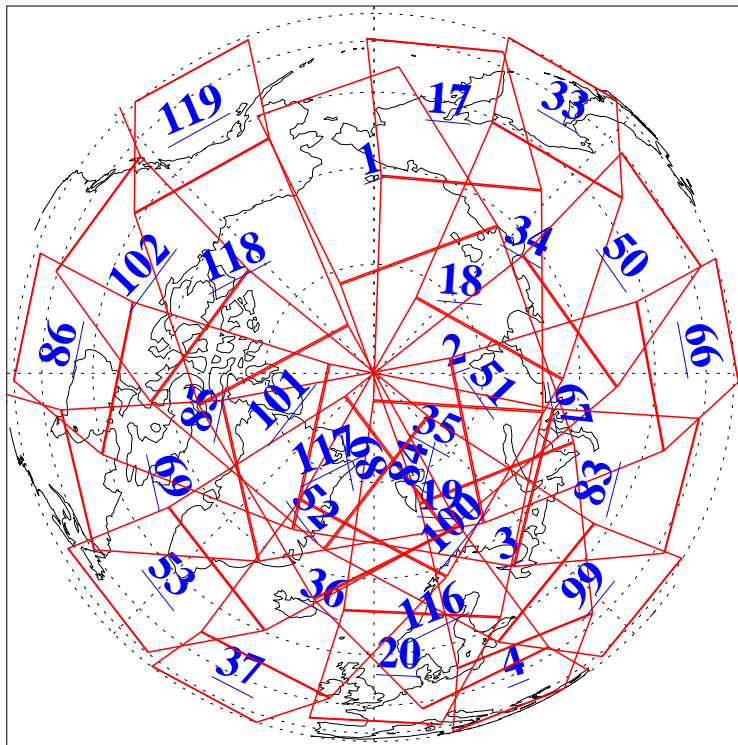

L1B Availability
AMSU Granules: 240
HSB Granules: 0
AIRS Granules: 240

30 Nov 2017
DoY 334
Aqua Day 5689
Granules: 1 to 120

Granules: 121 to 240

Legend: AMSU Available, HSB Available, AIRS Available

L1B Availability
AMSU Granules: 240
HSB Granules: 0
AIRS Granules: 240

30 Nov 2017
DoY 334
Aqua Day 5689

Ascending Granules

Descending Granules

Legend: AMSU Available, HSB Available, AIRS Available

L1B Availability
 AMSU Granules: 240
 HSB Granules: 0
 AIRS Granules: 240

30 Nov 2017
 DoY 334
 Aqua Day 5689

Northern Hemisphere Granules

Southern Hemisphere Granules

Legend: AMSU Available, HSB Available, AIRS Available