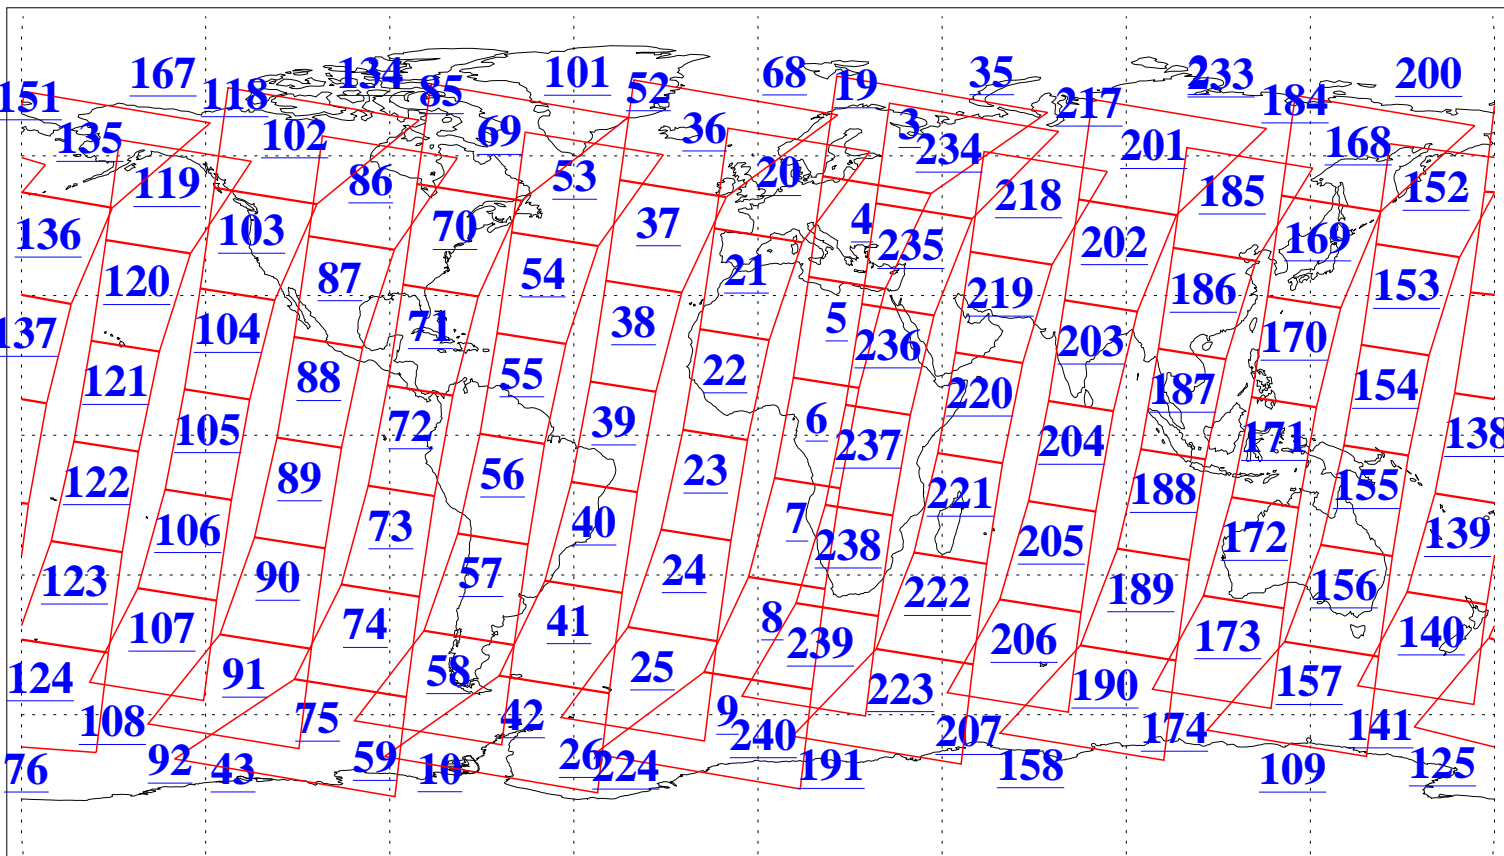

L1B Availability
AMSU Granules: 240
HSB Granules: 0
AIRS Granules: 240

30 Nov 2017
DoY 334
Aqua Day 5689
Granules: 1 to 120

Granules: 121 to 240

Legend: AMSU Available, HSB Available, AIRS Available

L1B Availability
AMSU Granules: 240
HSB Granules: 0
AIRS Granules: 240

30 Nov 2017
DoY 334
Aqua Day 5689

Ascending Granules

Descending Granules

Legend: AMSU Available, HSB Available, AIRS Available

L1B Availability
 AMSU Granules: 240
 HSB Granules: 0
 AIRS Granules: 240

30 Nov 2017
 DoY 334
 Aqua Day 5689

Northern Hemisphere Granules

Southern Hemisphere Granules

Legend: AMSU Available, HSB Available, AIRS Available