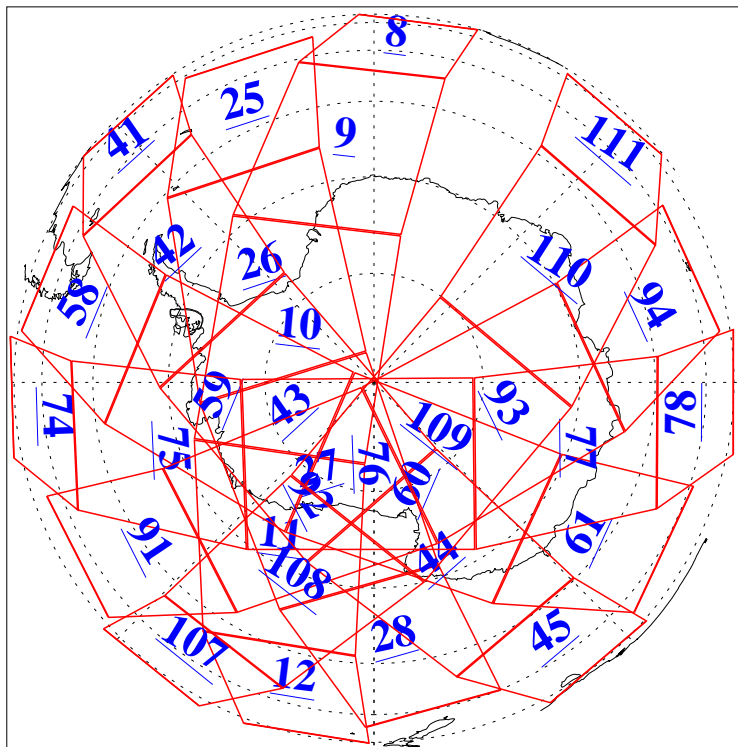

L1B Availability
AMSU Granules: 240
HSB Granules: 0
AIRS Granules: 240

30 Nov 2017
DoY 334
Aqua Day 5689
Granules: 1 to 120

Granules: 121 to 240

Legend: AMSU Available, HSB Available, AIRS Available

L1B Availability
AMSU Granules: 240
HSB Granules: 0
AIRS Granules: 240

30 Nov 2017
DoY 334
Aqua Day 5689

Ascending Granules

Descending Granules

Legend: AMSU Available, HSB Available, AIRS Available

L1B Availability
 AMSU Granules: 240
 HSB Granules: 0
 AIRS Granules: 240

30 Nov 2017
 DoY 334
 Aqua Day 5689

Northern Hemisphere Granules

Southern Hemisphere Granules

Legend: AMSU Available, HSB Available, AIRS Available