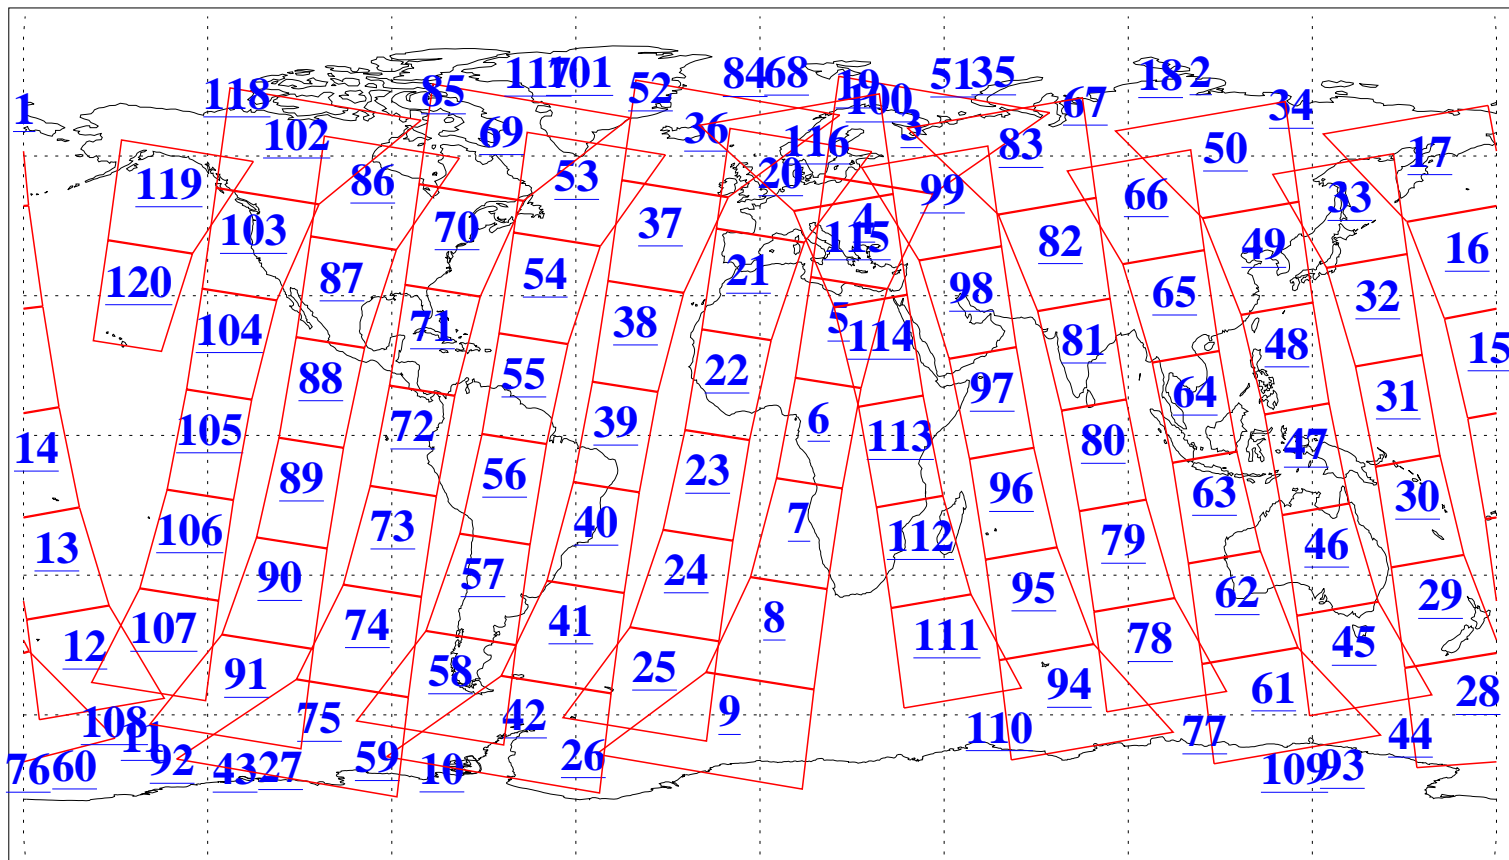

L1B Availability
AMSU Granules: 240
HSB Granules: 0
AIRS Granules: 240

30 Nov 2017
DoY 334
Aqua Day 5689
Granules: 1 to 120

Granules: 121 to 240

Legend: AMSU Available, HSB Available, AIRS Available

L1B Availability
AMSU Granules: 240
HSB Granules: 0
AIRS Granules: 240

30 Nov 2017
DoY 334
Aqua Day 5689

Ascending Granules

Descending Granules

Legend: AMSU Available, HSB Available, AIRS Available

L1B Availability
 AMSU Granules: 240
 HSB Granules: 0
 AIRS Granules: 240

30 Nov 2017
 DoY 334
 Aqua Day 5689

Northern Hemisphere Granules

Southern Hemisphere Granules

Legend: AMSU Available, HSB Available, AIRS Available