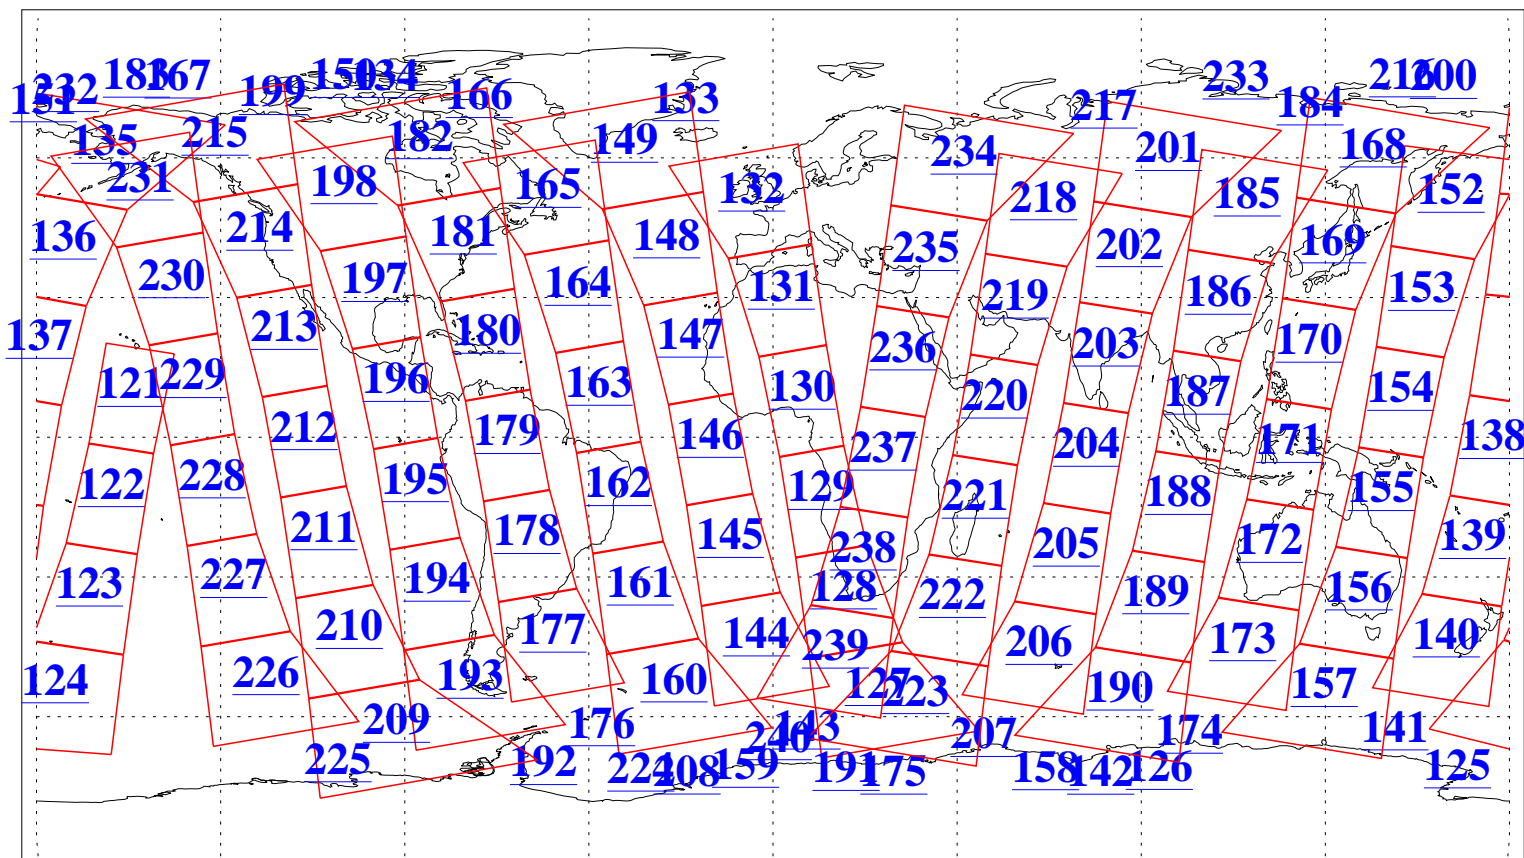

L1B Availability
AMSU Granules: 240
HSB Granules: 0
AIRS Granules: 240

30 Nov 2017
DoY 334
Aqua Day 5689
Granules: 1 to 120

Granules: 121 to 240

Legend: AMSU Available, HSB Available, AIRS Available

L1B Availability
AMSU Granules: 240
HSB Granules: 0
AIRS Granules: 240

30 Nov 2017
DoY 334
Aqua Day 5689

Ascending Granules

Descending Granules

Legend: AMSU Available, HSB Available, AIRS Available

L1B Availability
 AMSU Granules: 240
 HSB Granules: 0
 AIRS Granules: 240

30 Nov 2017
 DoY 334
 Aqua Day 5689