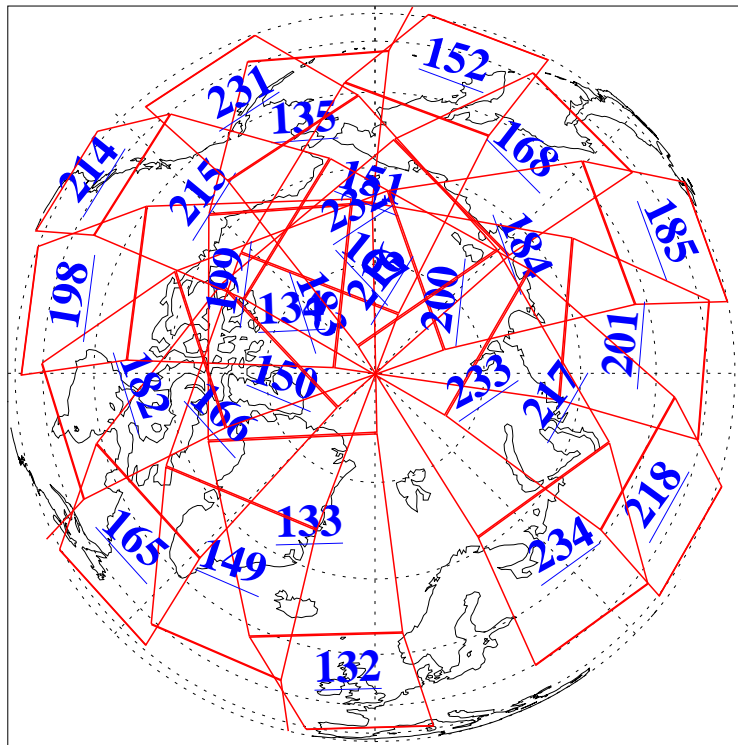

30 Nov 2017
DoY 334
Aqua Day 5689

Ascending Granules

Descending Granules

Legend: AMSU Available, HSB Available, AIRS Available

L1B Availability
 AMSU Granules: 240
 HSB Granules: 0
 AIRS Granules: 240

30 Nov 2017
 DoY 334
 Aqua Day 5689

Northern Hemisphere Granules

Southern Hemisphere Granules

Legend: AMSU Available, HSB Available, AIRS Available