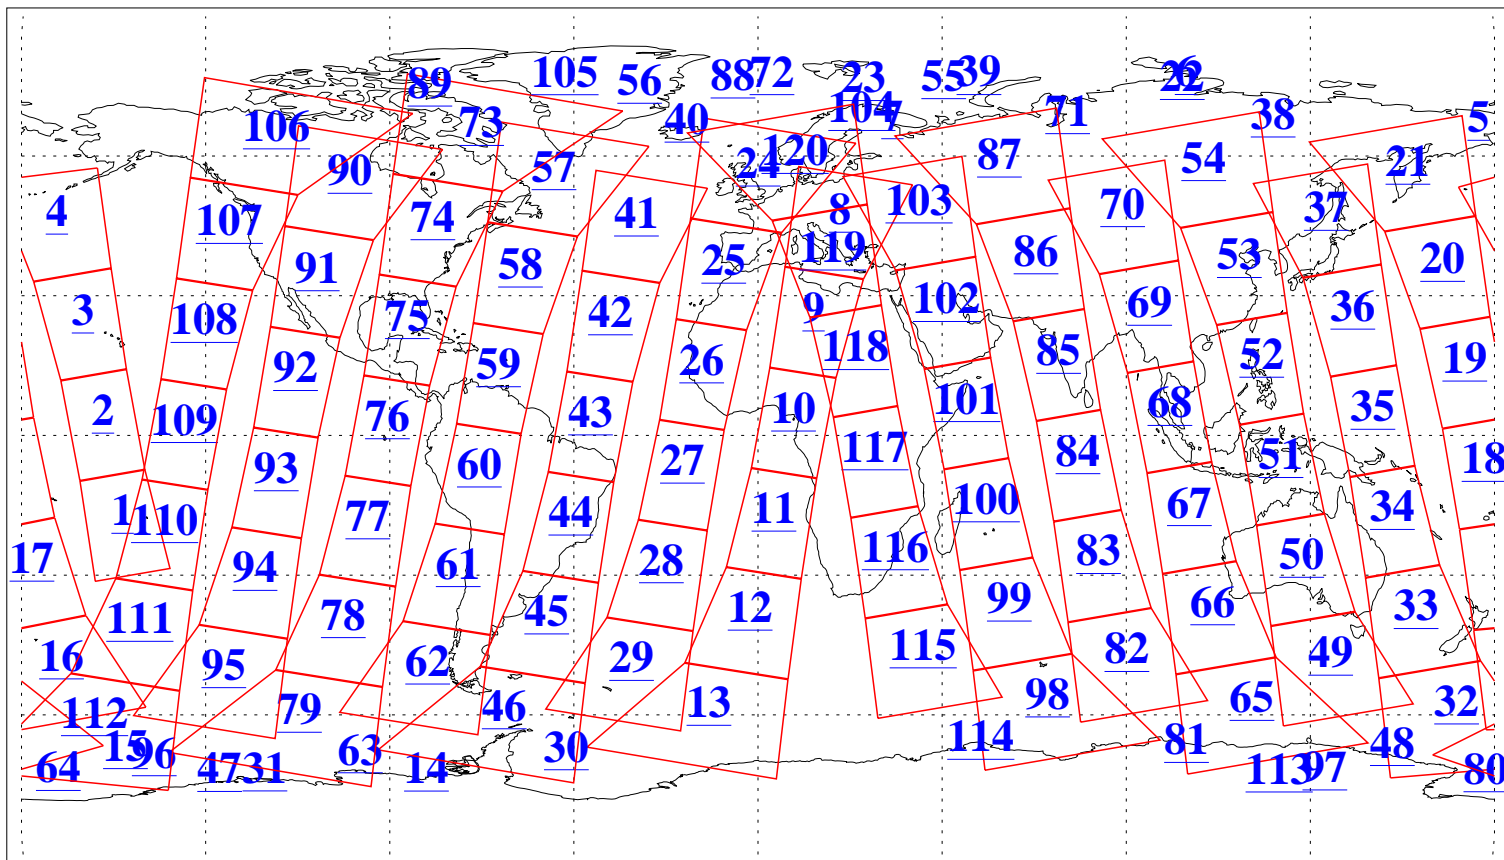

L1B Availability
AMSU Granules: 240
HSB Granules: 0
AIRS Granules: 240

10 Nov 2017
DoY 314
Aqua Day 5669
Granules: 1 to 120

Granules: 121 to 240

Legend: AMSU Available, HSB Available, AIRS Available

L1B Availability
AMSU Granules: 240
HSB Granules: 0
AIRS Granules: 240

10 Nov 2017
DoY 314
Aqua Day 5669

Ascending Granules

Descending Granules

Legend: AMSU Available, HSB Available, AIRS Available

L1B Availability
 AMSU Granules: 240
 HSB Granules: 0
 AIRS Granules: 240

10 Nov 2017
 DoY 314
 Aqua Day 5669

Northern Hemisphere Granules

Southern Hemisphere Granules

Legend: AMSU Available, HSB Available, AIRS Available