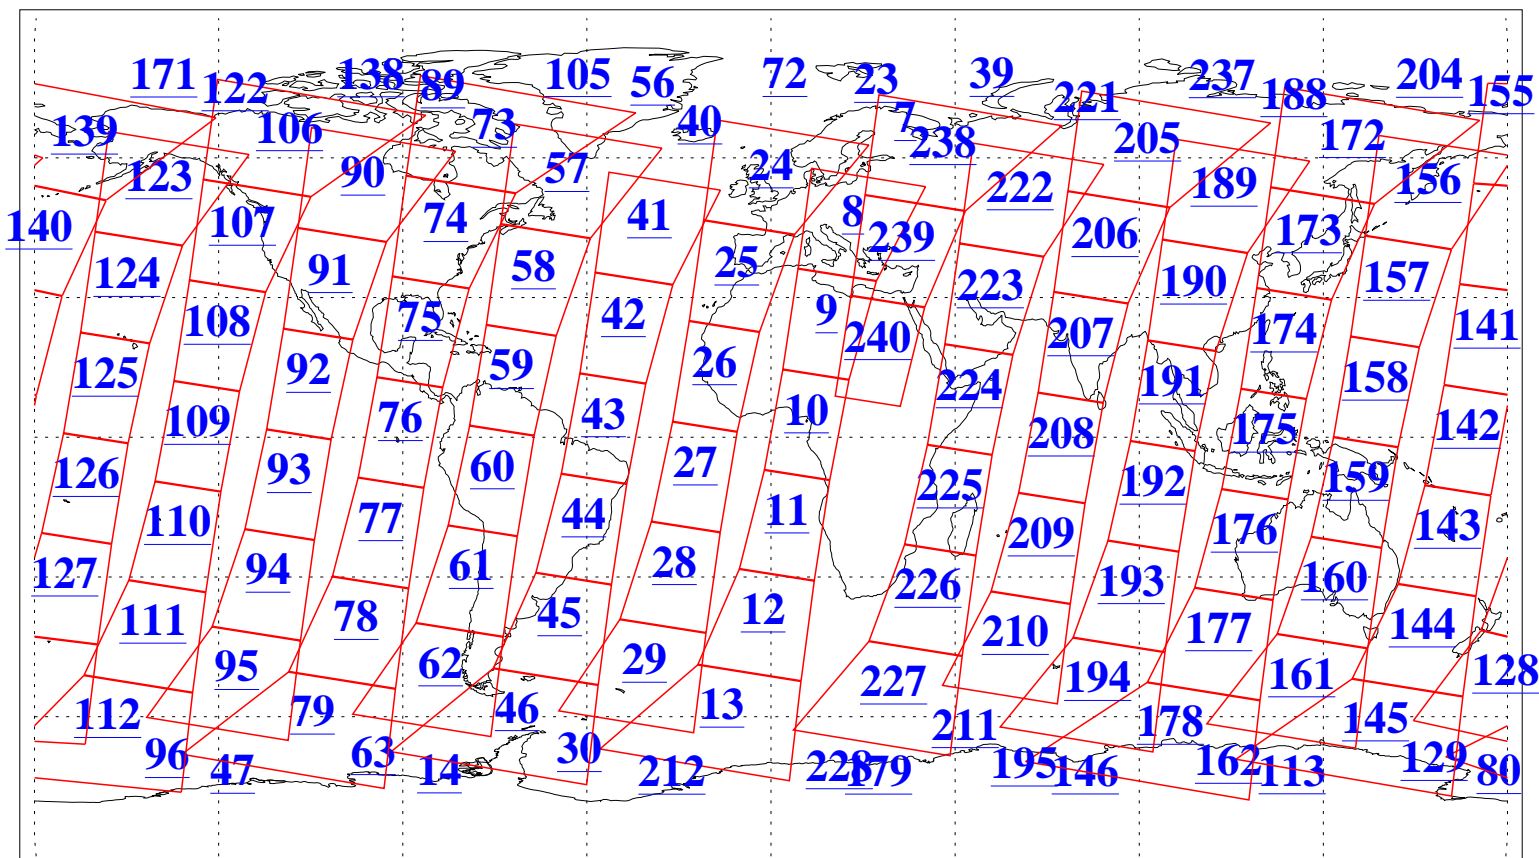

L1B Availability
AMSU Granules: 240
HSB Granules: 0
AIRS Granules: 240

10 Nov 2017
DoY 314
Aqua Day 5669
Granules: 1 to 120

Granules: 121 to 240

Legend: AMSU Available, HSB Available, AIRS Available

L1B Availability
AMSU Granules: 240
HSB Granules: 0
AIRS Granules: 240

10 Nov 2017
DoY 314
Aqua Day 5669

Ascending Granules

Descending Granules

Legend: AMSU Available, HSB Available, AIRS Available

L1B Availability
 AMSU Granules: 240
 HSB Granules: 0
 AIRS Granules: 240

10 Nov 2017
 DoY 314
 Aqua Day 5669

Northern Hemisphere Granules

Southern Hemisphere Granules

Legend: AMSU Available, HSB Available, AIRS Available