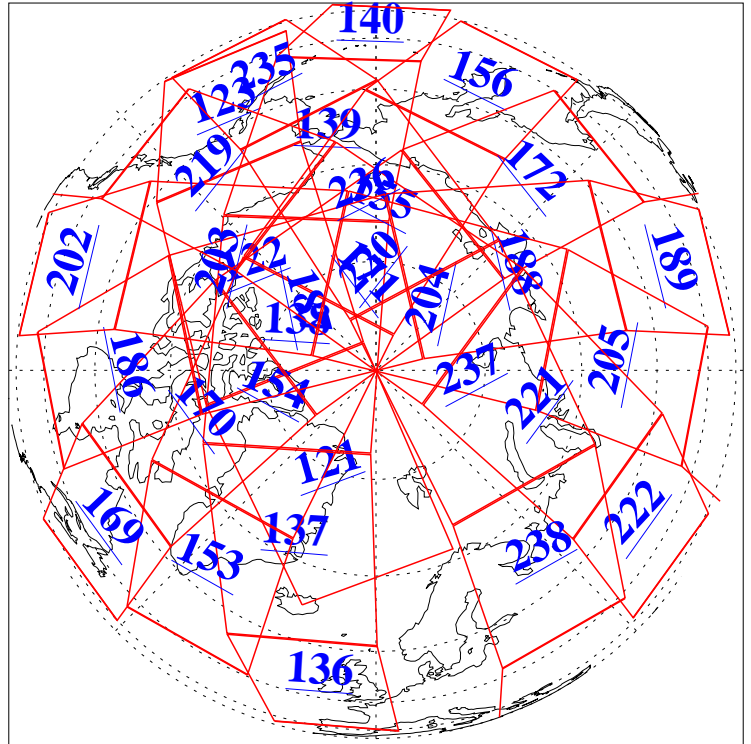

L1B Availability
AMSU Granules: 240
HSB Granules: 0
AIRS Granules: 240

10 Nov 2017
DoY 314
Aqua Day 5669
Granules: 1 to 120

Granules: 121 to 240

Legend: AMSU Available, HSB Available, AIRS Available

L1B Availability
AMSU Granules: 240
HSB Granules: 0
AIRS Granules: 240

10 Nov 2017
DoY 314
Aqua Day 5669

Ascending Granules

Descending Granules

Legend: AMSU Available, HSB Available, AIRS Available

L1B Availability
 AMSU Granules: 240
 HSB Granules: 0
 AIRS Granules: 240

10 Nov 2017
 DoY 314
 Aqua Day 5669

Northern Hemisphere Granules

Southern Hemisphere Granules

Legend: AMSU Available, HSB Available, AIRS Available