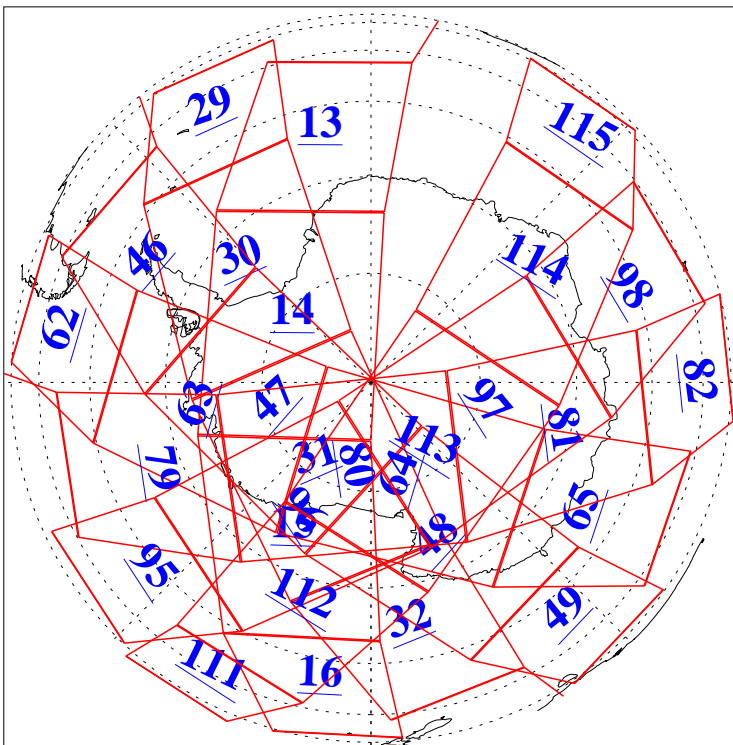

L1B Availability
AMSU Granules: 240
HSB Granules: 0
AIRS Granules: 240

10 Nov 2017
DoY 314
Aqua Day 5669
Granules: 1 to 120

Granules: 121 to 240

Legend: AMSU Available, HSB Available, AIRS Available

L1B Availability
AMSU Granules: 240
HSB Granules: 0
AIRS Granules: 240

10 Nov 2017
DoY 314
Aqua Day 5669

Ascending Granules

Descending Granules

Legend: AMSU Available, HSB Available, AIRS Available

L1B Availability
 AMSU Granules: 240
 HSB Granules: 0
 AIRS Granules: 240

10 Nov 2017
 DoY 314
 Aqua Day 5669

Northern Hemisphere Granules

Southern Hemisphere Granules

Legend: AMSU Available, HSB Available, AIRS Available