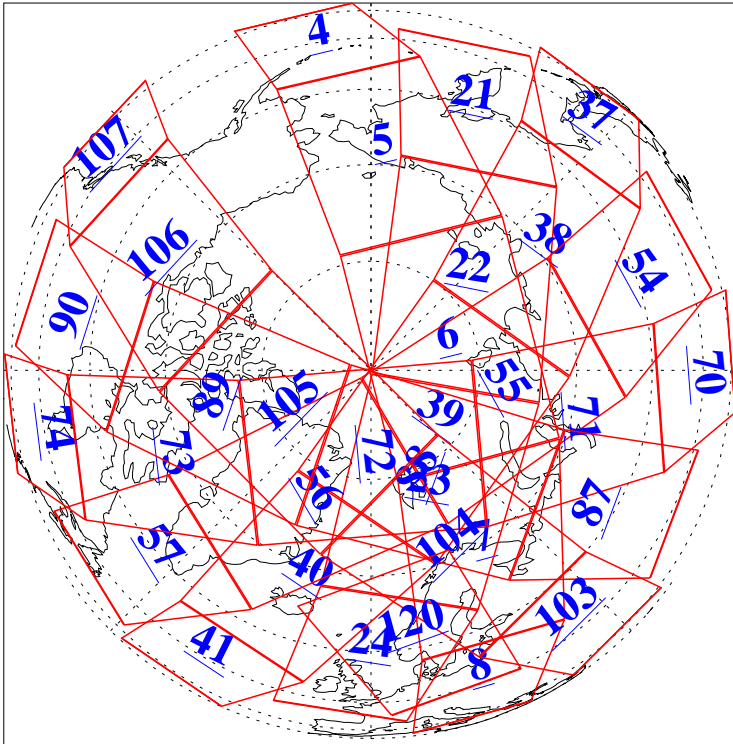

L1B Availability
AMSU Granules: 240
HSB Granules: 0
AIRS Granules: 240

10 Nov 2017
DoY 314
Aqua Day 5669
Granules: 1 to 120

Granules: 121 to 240

Legend: AMSU Available, HSB Available, AIRS Available

L1B Availability
AMSU Granules: 240
HSB Granules: 0
AIRS Granules: 240

10 Nov 2017
DoY 314
Aqua Day 5669

Ascending Granules

Descending Granules

Legend: AMSU Available, HSB Available, AIRS Available

L1B Availability
 AMSU Granules: 240
 HSB Granules: 0
 AIRS Granules: 240

10 Nov 2017
 DoY 314
 Aqua Day 5669

Northern Hemisphere Granules

Southern Hemisphere Granules

Legend: AMSU Available, HSB Available, AIRS Available