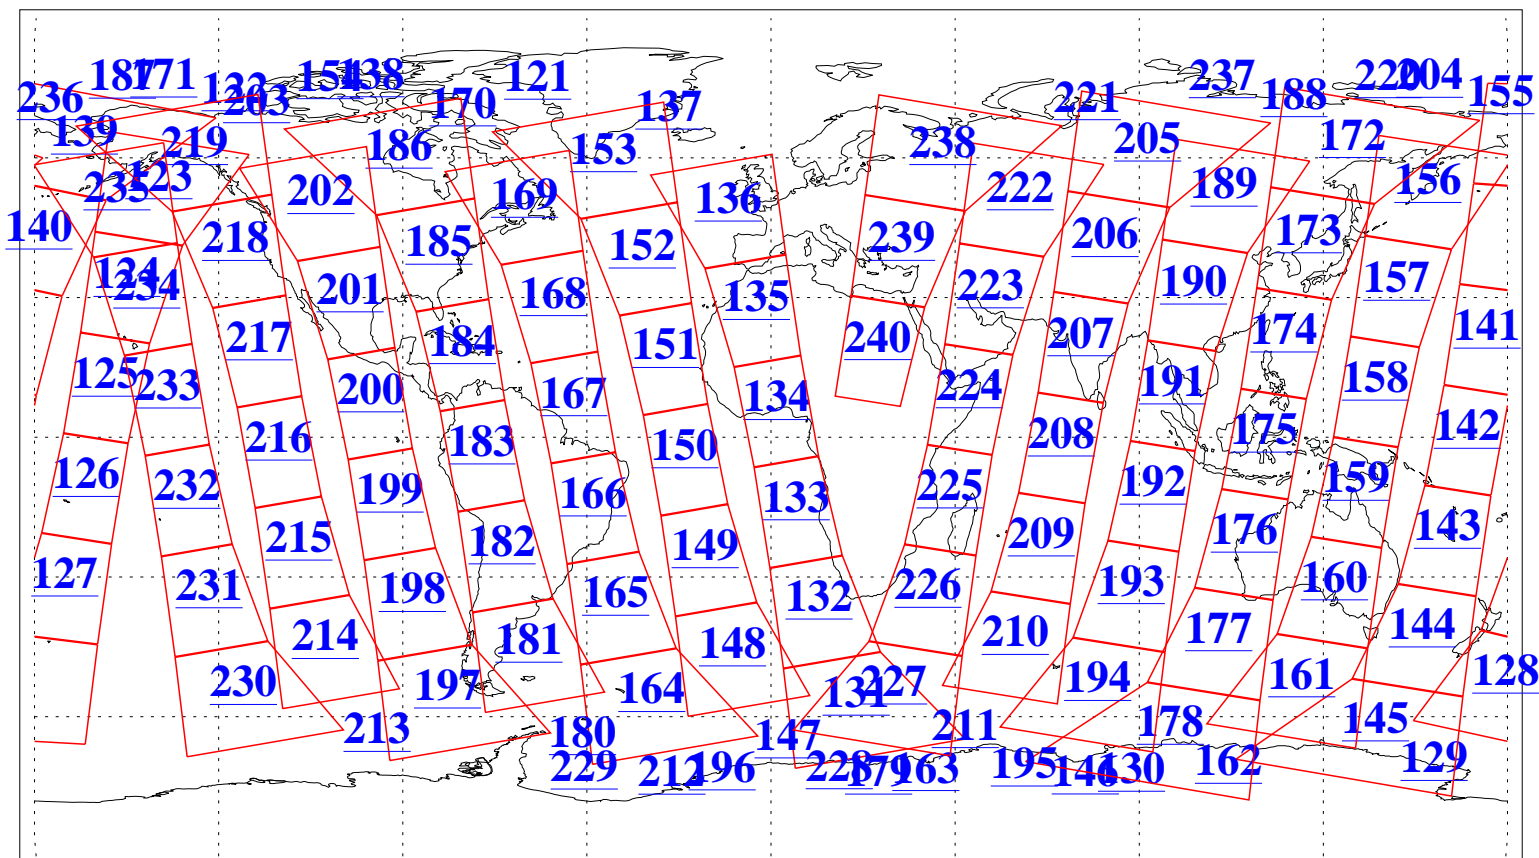

L1B Availability
AMSU Granules: 240
HSB Granules: 0
AIRS Granules: 240

10 Nov 2017
DoY 314
Aqua Day 5669
Granules: 1 to 120

Granules: 121 to 240

Legend: AMSU Available, HSB Available, AIRS Available

L1B Availability
AMSU Granules: 240
HSB Granules: 0
AIRS Granules: 240

10 Nov 2017
DoY 314
Aqua Day 5669

Ascending Granules

Descending Granules

Legend: AMSU Available, HSB Available, AIRS Available

L1B Availability
 AMSU Granules: 240
 HSB Granules: 0
 AIRS Granules: 240

10 Nov 2017
 DoY 314
 Aqua Day 5669

Northern Hemisphere Granules

Southern Hemisphere Granules

Legend: AMSU Available, HSB Available, AIRS Available