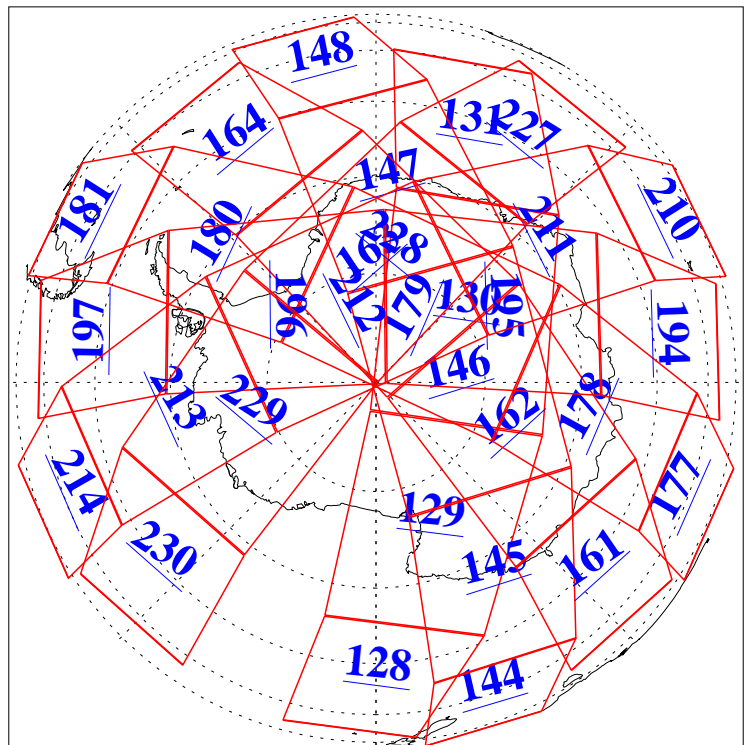

10 Nov 2017
DoY 314
Aqua Day 5669

Ascending Granules

Descending Granules

Legend: AMSU Available, HSB Available, AIRS Available

L1B Availability
 AMSU Granules: 240
 HSB Granules: 0
 AIRS Granules: 240

10 Nov 2017
 DoY 314
 Aqua Day 5669

Northern Hemisphere Granules

Southern Hemisphere Granules

Legend: AMSU Available, HSB Available, AIRS Available