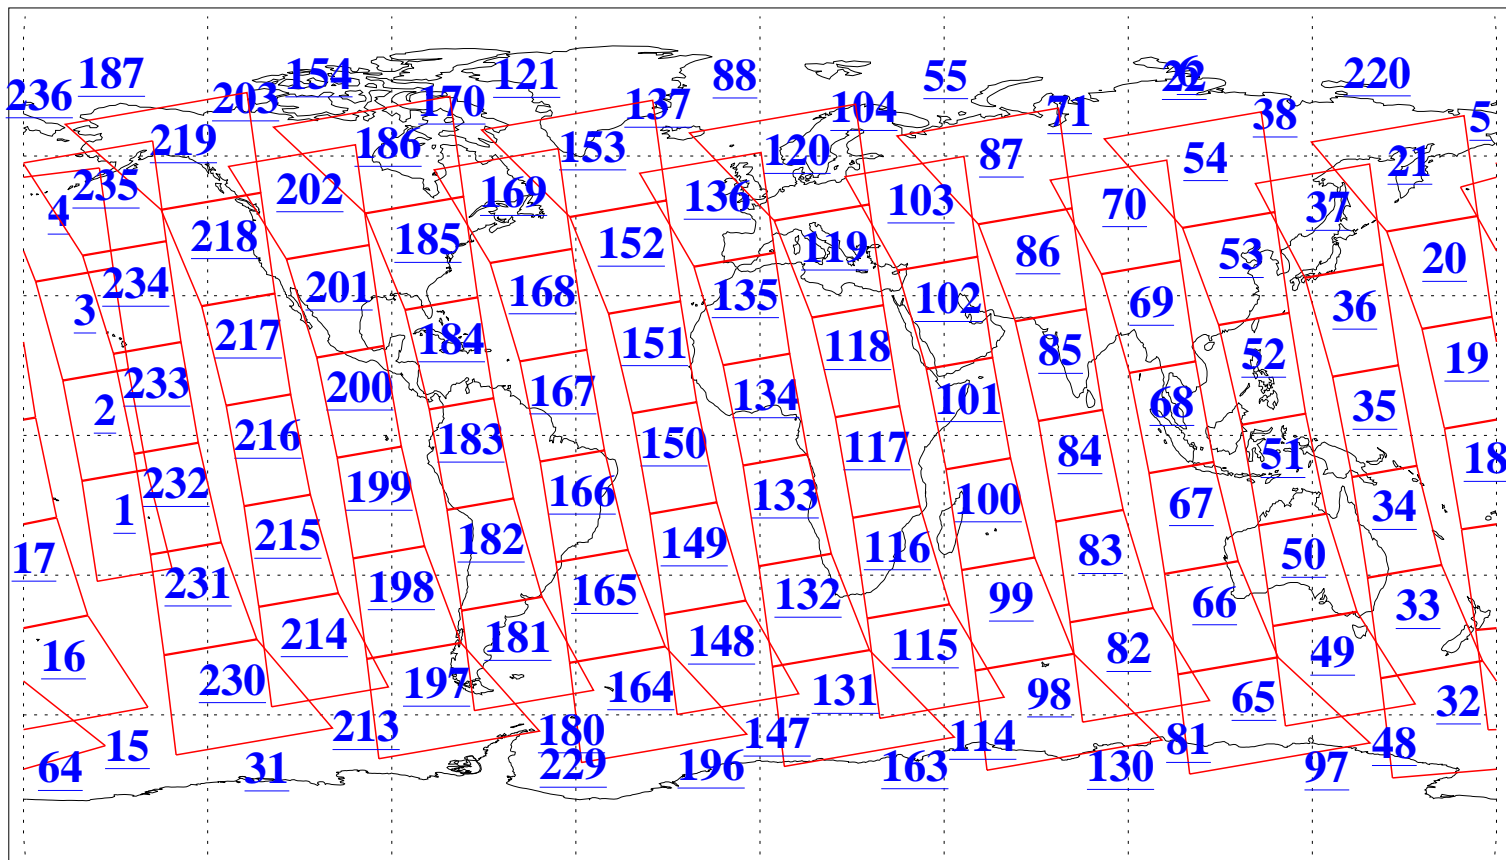

L1B Availability
AMSU Granules: 240
HSB Granules: 0
AIRS Granules: 240

10 Nov 2017
DoY 314
Aqua Day 5669
Granules: 1 to 120

Granules: 121 to 240

Legend: AMSU Available, HSB Available, AIRS Available

L1B Availability
AMSU Granules: 240
HSB Granules: 0
AIRS Granules: 240

10 Nov 2017
DoY 314
Aqua Day 5669

Ascending Granules

Descending Granules

Legend: AMSU Available, HSB Available, AIRS Available

L1B Availability
 AMSU Granules: 240
 HSB Granules: 0
 AIRS Granules: 240

10 Nov 2017
 DoY 314
 Aqua Day 5669

Northern Hemisphere Granules

Southern Hemisphere Granules

Legend: AMSU Available, HSB Available, AIRS Available