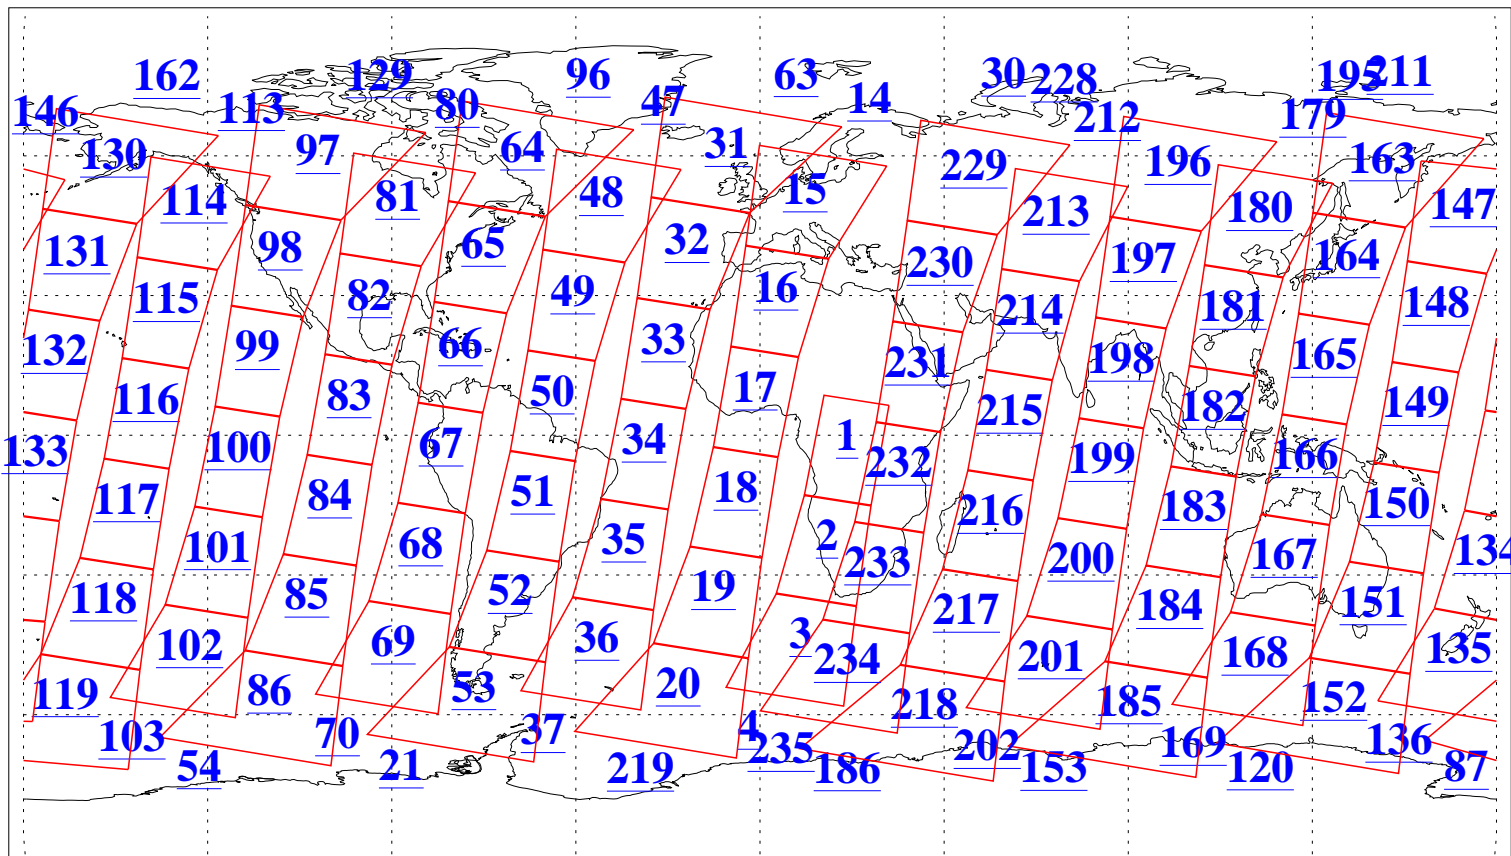

L1B Availability
AMSU Granules: 240
HSB Granules: 0
AIRS Granules: 240

26 Oct 2017
DoY 299
Aqua Day 5654
Granules: 1 to 120

Granules: 121 to 240

Legend: AMSU Available, HSB Available, AIRS Available

L1B Availability
AMSU Granules: 240
HSB Granules: 0
AIRS Granules: 240

26 Oct 2017
DoY 299
Aqua Day 5654
Ascending Granules

Descending Granules

Legend: AMSU Available, HSB Available, AIRS Available

L1B Availability
 AMSU Granules: 240
 HSB Granules: 0
 AIRS Granules: 240

26 Oct 2017
 DoY 299
 Aqua Day 5654

Northern Hemisphere Granules

Southern Hemisphere Granules

Legend: AMSU Available, HSB Available, AIRS Available