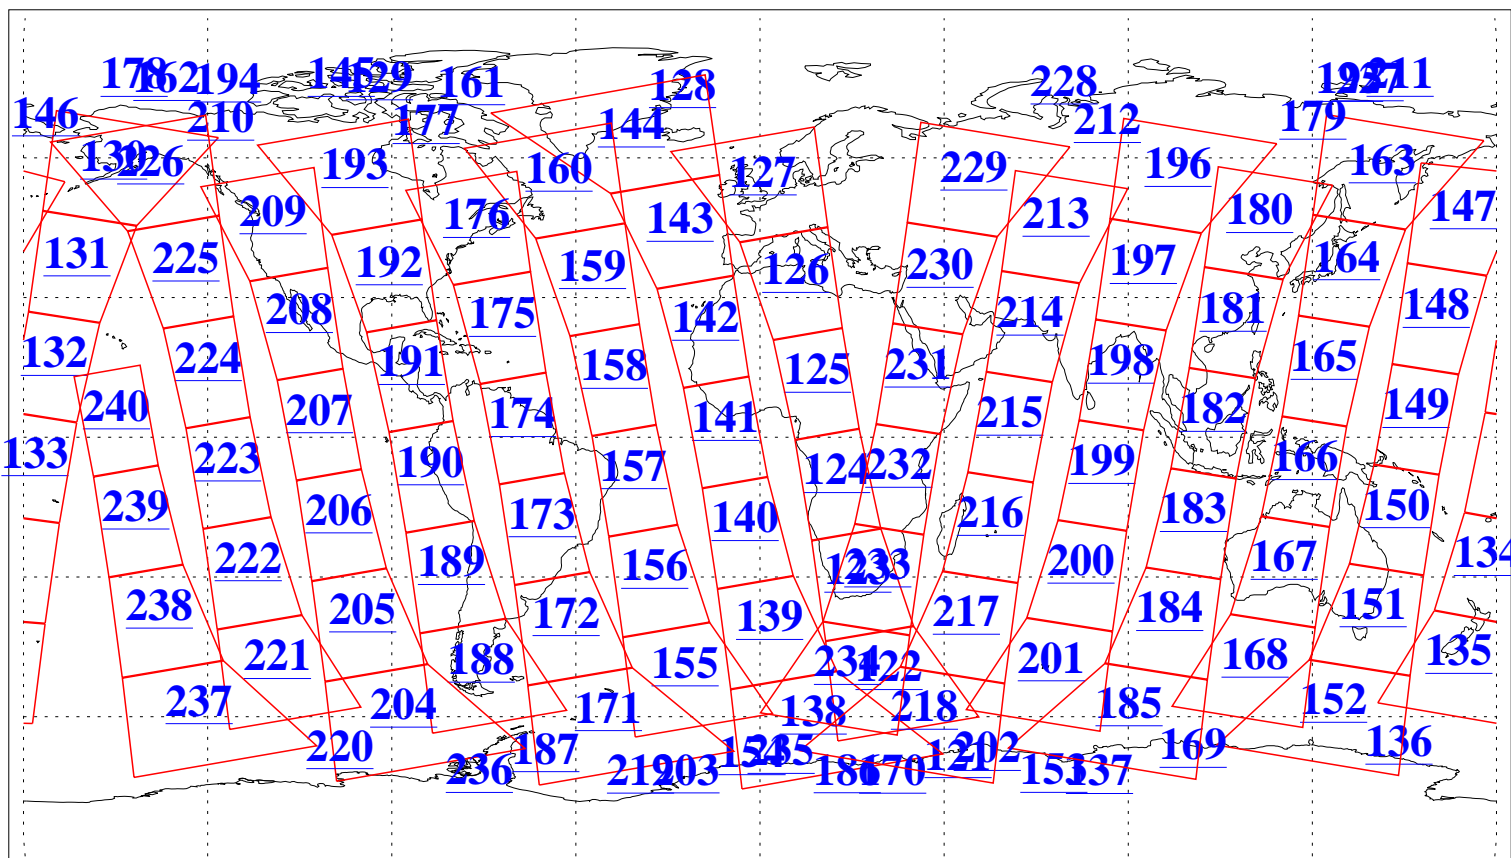

L1B Availability
AMSU Granules: 240
HSB Granules: 0
AIRS Granules: 240

26 Oct 2017
DoY 299
Aqua Day 5654
Granules: 1 to 120

Granules: 121 to 240

Legend: AMSU Available, HSB Available, AIRS Available

L1B Availability
AMSU Granules: 240
HSB Granules: 0
AIRS Granules: 240

26 Oct 2017
DoY 299
Aqua Day 5654
Ascending Granules

Descending Granules

Legend: AMSU Available, HSB Available, AIRS Available

L1B Availability
 AMSU Granules: 240
 HSB Granules: 0
 AIRS Granules: 240

26 Oct 2017
 DoY 299
 Aqua Day 5654

Northern Hemisphere Granules

Southern Hemisphere Granules

Legend: AMSU Available, HSB Available, AIRS Available