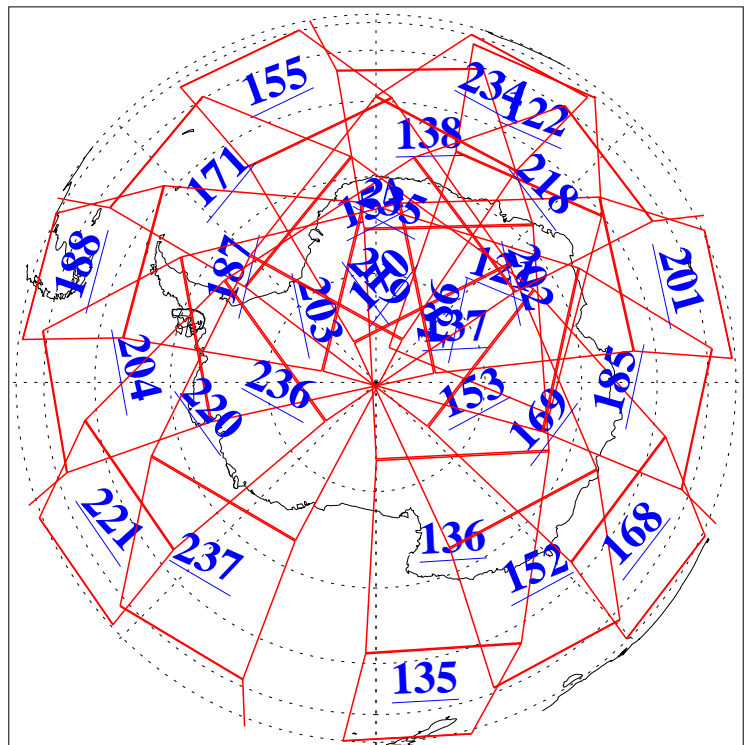

L1B Availability
AMSU Granules: 240
HSB Granules: 0
AIRS Granules: 240

26 Oct 2017
DoY 299
Aqua Day 5654
Granules: 1 to 120

Granules: 121 to 240

Legend: AMSU Available, HSB Available, AIRS Available

L1B Availability
AMSU Granules: 240
HSB Granules: 0
AIRS Granules: 240

26 Oct 2017
DoY 299
Aqua Day 5654
Ascending Granules

Descending Granules

Legend: AMSU Available, HSB Available, AIRS Available

L1B Availability
 AMSU Granules: 240
 HSB Granules: 0
 AIRS Granules: 240

26 Oct 2017
 DoY 299
 Aqua Day 5654

Northern Hemisphere Granules

Southern Hemisphere Granules

Legend: AMSU Available, HSB Available, AIRS Available