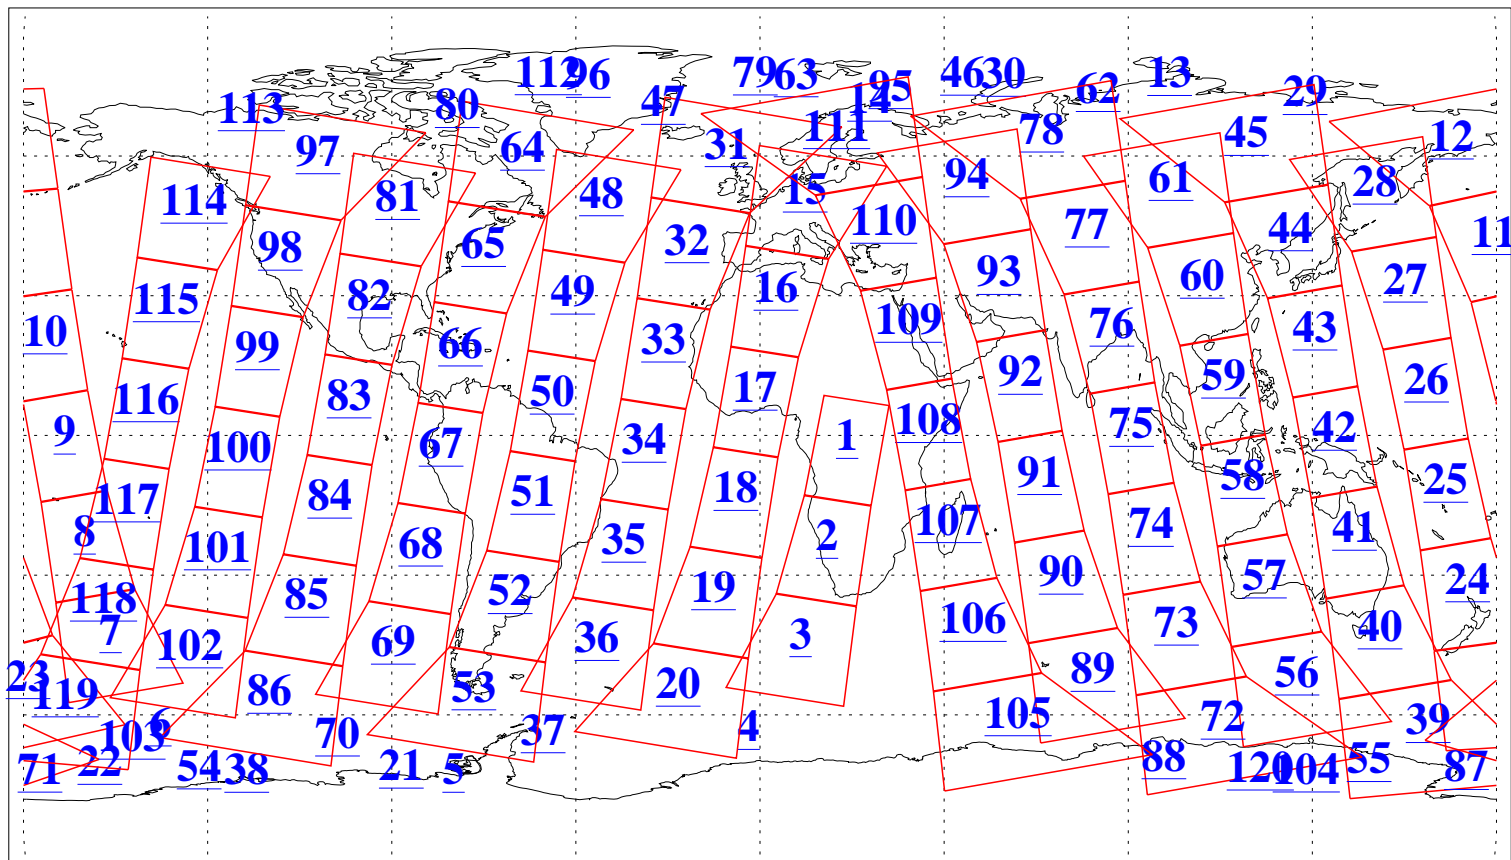

L1B Availability
AMSU Granules: 240
HSB Granules: 0
AIRS Granules: 240

26 Oct 2017
DoY 299
Aqua Day 5654
Granules: 1 to 120

Granules: 121 to 240

Legend: AMSU Available, HSB Available, AIRS Available

L1B Availability
AMSU Granules: 240
HSB Granules: 0
AIRS Granules: 240

26 Oct 2017
DoY 299
Aqua Day 5654
Ascending Granules

Descending Granules

Legend: AMSU Available, HSB Available, AIRS Available

L1B Availability
 AMSU Granules: 240
 HSB Granules: 0
 AIRS Granules: 240

26 Oct 2017
 DoY 299
 Aqua Day 5654

Northern Hemisphere Granules

Southern Hemisphere Granules

Legend: AMSU Available, HSB Available, AIRS Available