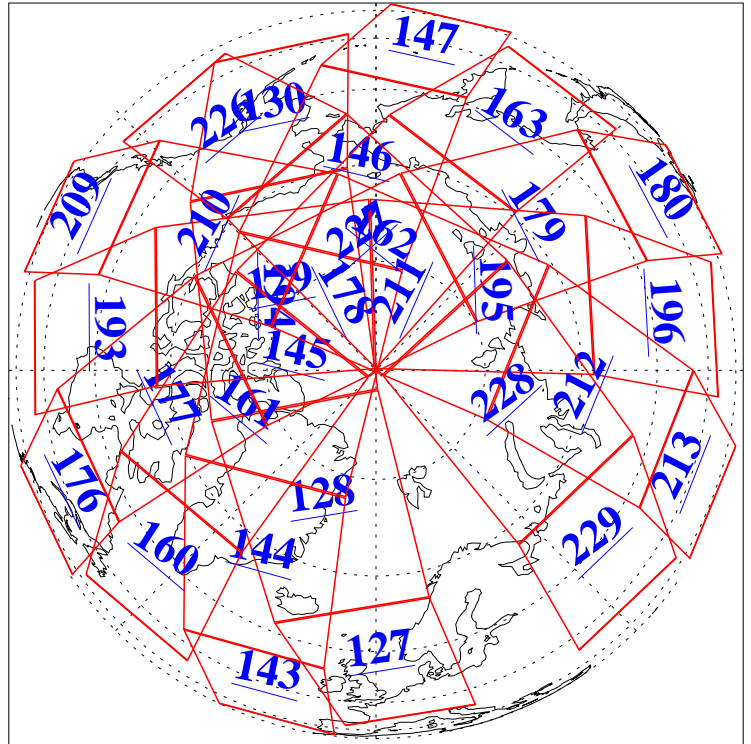

26 Oct 2017
DoY 299
Aqua Day 5654
Ascending Granules

Descending Granules

Legend: AMSU Available, HSB Available, AIRS Available

L1B Availability
 AMSU Granules: 240
 HSB Granules: 0
 AIRS Granules: 240

26 Oct 2017
 DoY 299
 Aqua Day 5654

Northern Hemisphere Granules

Southern Hemisphere Granules

Legend: AMSU Available, HSB Available, AIRS Available