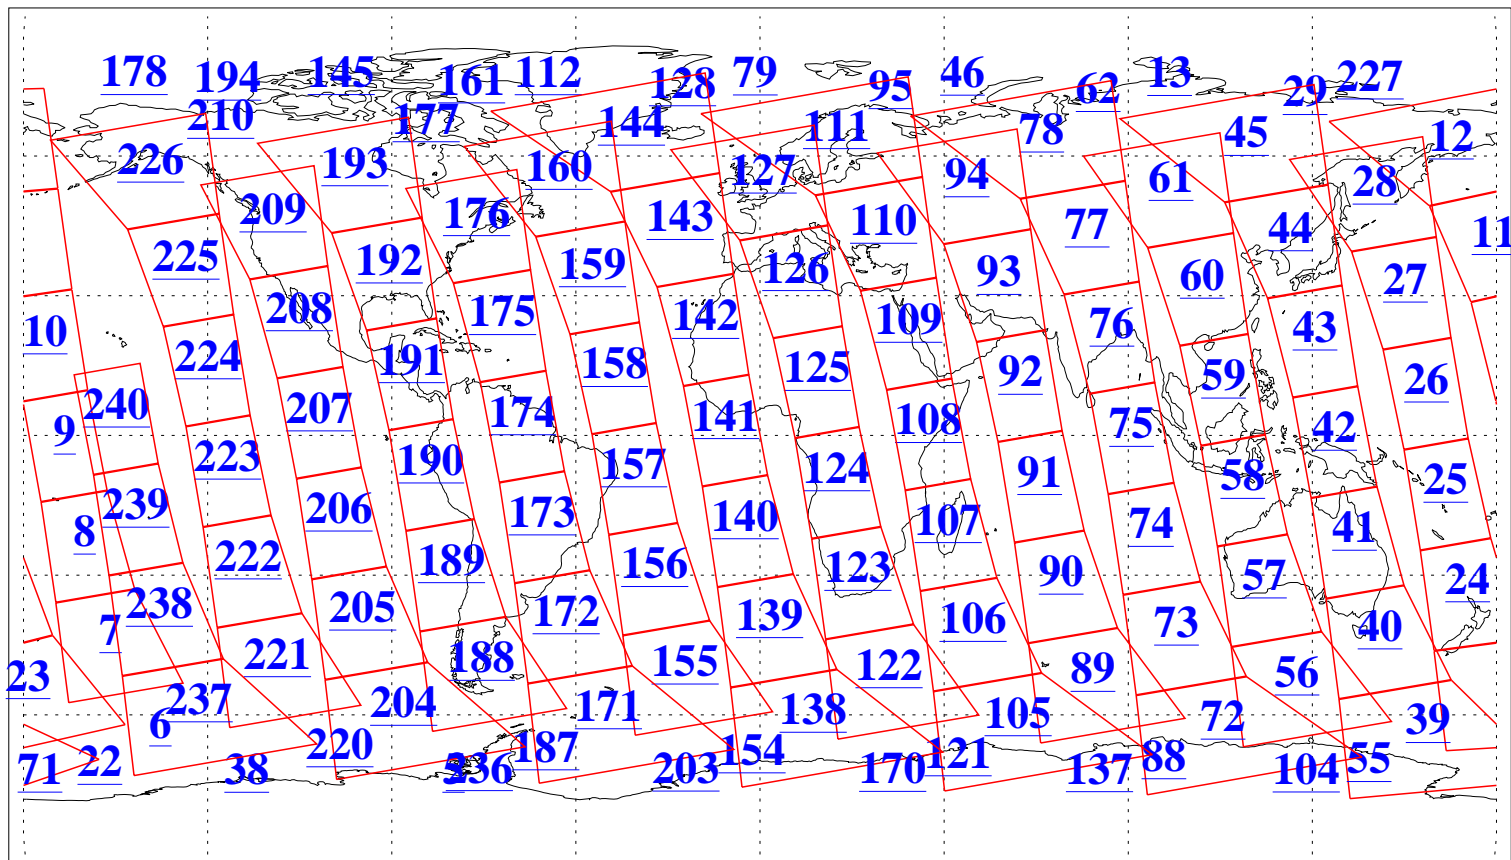

L1B Availability
AMSU Granules: 240
HSB Granules: 0
AIRS Granules: 240

26 Oct 2017
DoY 299
Aqua Day 5654
Granules: 1 to 120

Granules: 121 to 240

Legend: AMSU Available, HSB Available, AIRS Available

L1B Availability
AMSU Granules: 240
HSB Granules: 0
AIRS Granules: 240

26 Oct 2017
DoY 299
Aqua Day 5654
Ascending Granules

Descending Granules

Legend: AMSU Available, HSB Available, AIRS Available

L1B Availability
 AMSU Granules: 240
 HSB Granules: 0
 AIRS Granules: 240

26 Oct 2017
 DoY 299
 Aqua Day 5654

Northern Hemisphere Granules

Southern Hemisphere Granules

Legend: AMSU Available, HSB Available, AIRS Available