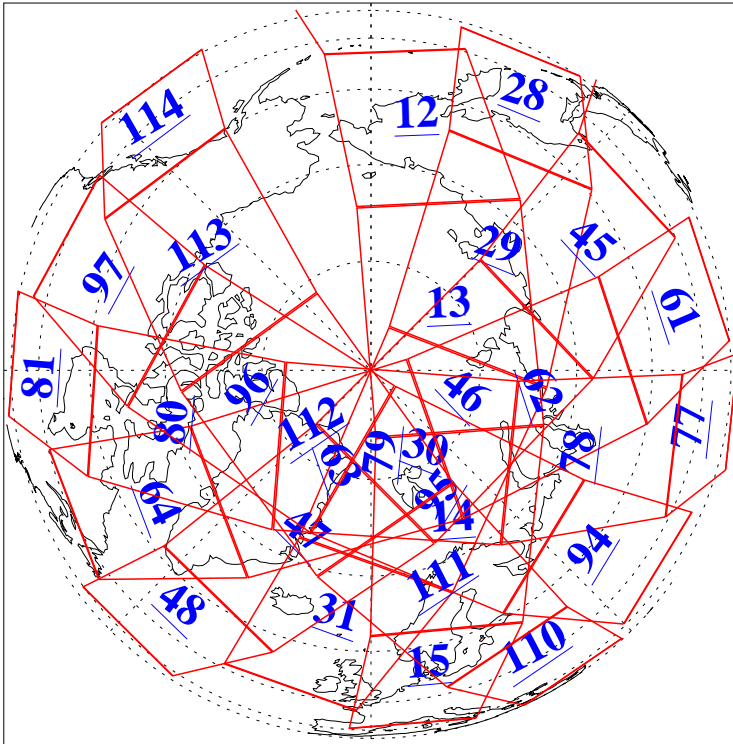

L1B Availability
AMSU Granules: 240
HSB Granules: 0
AIRS Granules: 240

26 Oct 2017
DoY 299
Aqua Day 5654
Granules: 1 to 120

Granules: 121 to 240

Legend: AMSU Available, HSB Available, AIRS Available

L1B Availability
AMSU Granules: 240
HSB Granules: 0
AIRS Granules: 240

26 Oct 2017
DoY 299
Aqua Day 5654
Ascending Granules

Descending Granules

Legend: AMSU Available, HSB Available, AIRS Available

L1B Availability
 AMSU Granules: 240
 HSB Granules: 0
 AIRS Granules: 240

26 Oct 2017
 DoY 299
 Aqua Day 5654

Northern Hemisphere Granules

Southern Hemisphere Granules

Legend: AMSU Available, HSB Available, AIRS Available