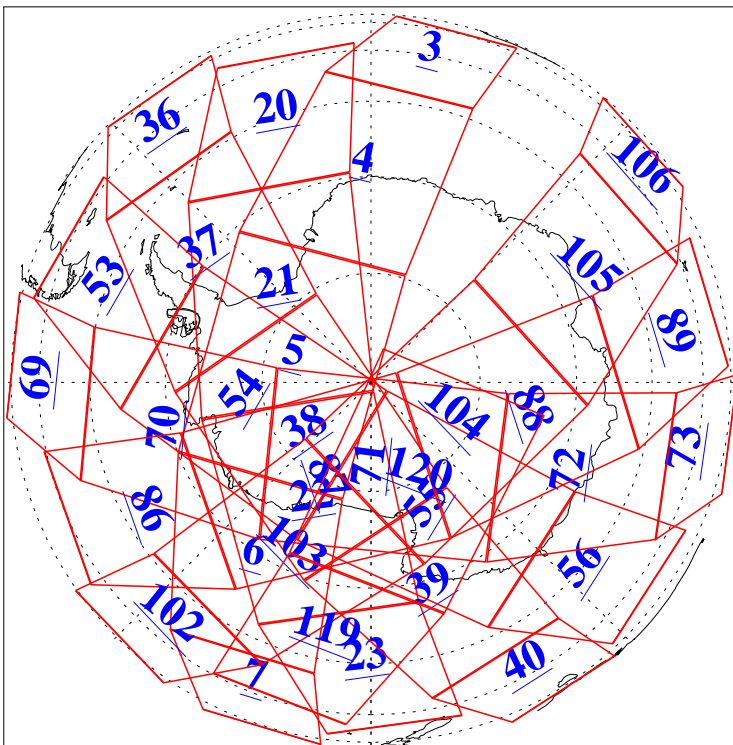

L1B Availability
AMSU Granules: 240
HSB Granules: 0
AIRS Granules: 240

26 Oct 2017
DoY 299
Aqua Day 5654
Granules: 1 to 120

Granules: 121 to 240

Legend: AMSU Available, HSB Available, AIRS Available

L1B Availability
AMSU Granules: 240
HSB Granules: 0
AIRS Granules: 240

26 Oct 2017
DoY 299
Aqua Day 5654
Ascending Granules

Descending Granules

Legend: AMSU Available, HSB Available, AIRS Available

L1B Availability
 AMSU Granules: 240
 HSB Granules: 0
 AIRS Granules: 240

26 Oct 2017
 DoY 299
 Aqua Day 5654

Northern Hemisphere Granules

Southern Hemisphere Granules

Legend: AMSU Available, HSB Available, AIRS Available