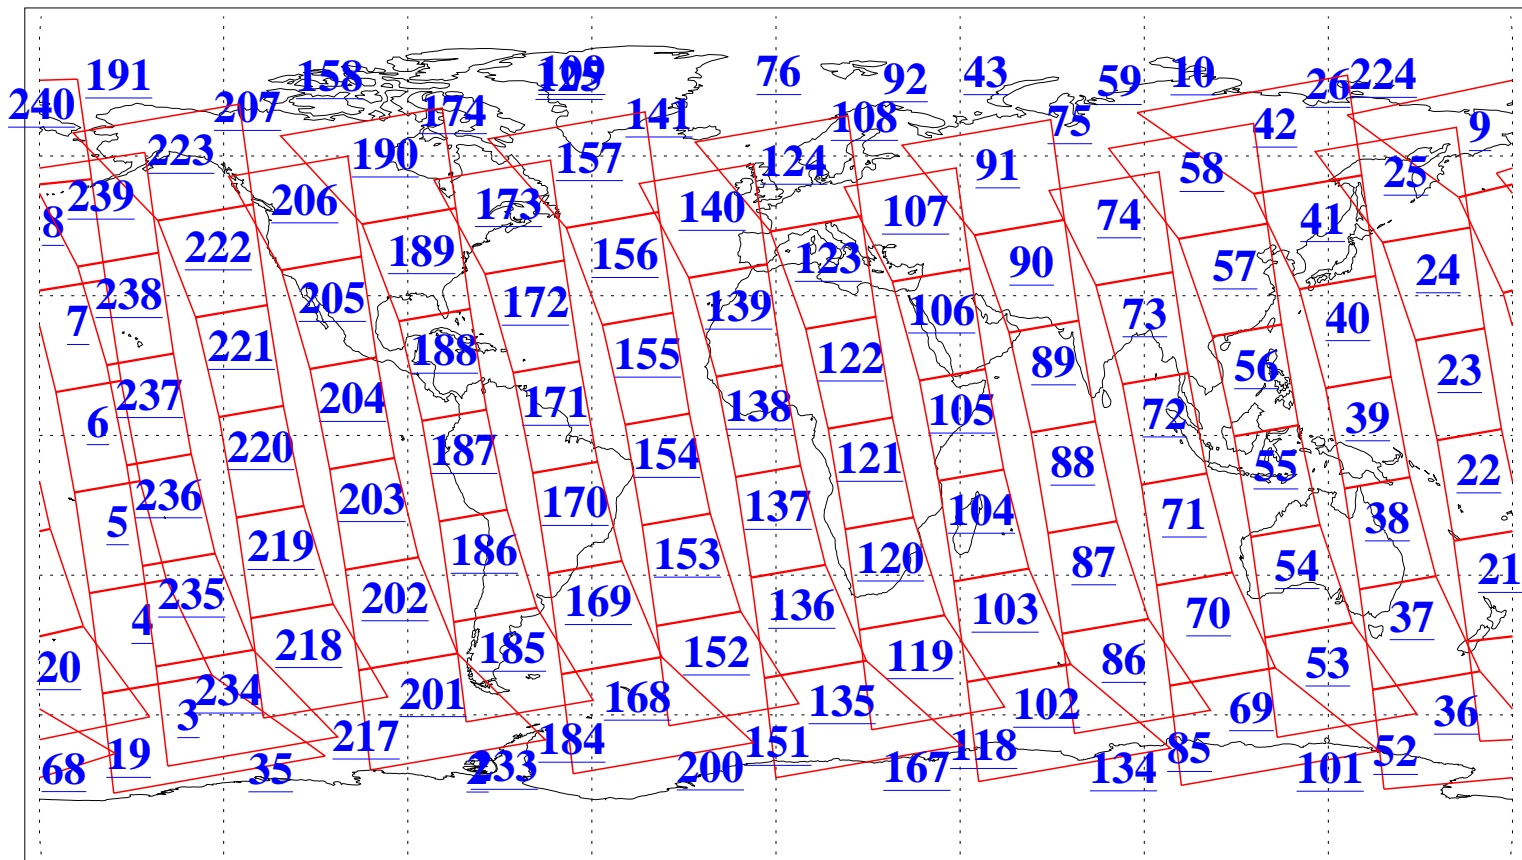

L1B Availability
AMSU Granules: 240
HSB Granules: 0
AIRS Granules: 240

5 Oct 2017
DoY 278
Aqua Day 5633
Granules: 1 to 120

Granules: 121 to 240

Legend: AMSU Available, HSB Available, AIRS Available

L1B Availability
AMSU Granules: 240
HSB Granules: 0
AIRS Granules: 240

5 Oct 2017
DoY 278
Aqua Day 5633

Ascending Granules

Descending Granules

Legend: AMSU Available, HSB Available, AIRS Available

L1B Availability
 AMSU Granules: 240
 HSB Granules: 0
 AIRS Granules: 240

5 Oct 2017
 DoY 278
 Aqua Day 5633

Northern Hemisphere Granules

Southern Hemisphere Granules

Legend: AMSU Available, HSB Available, AIRS Available