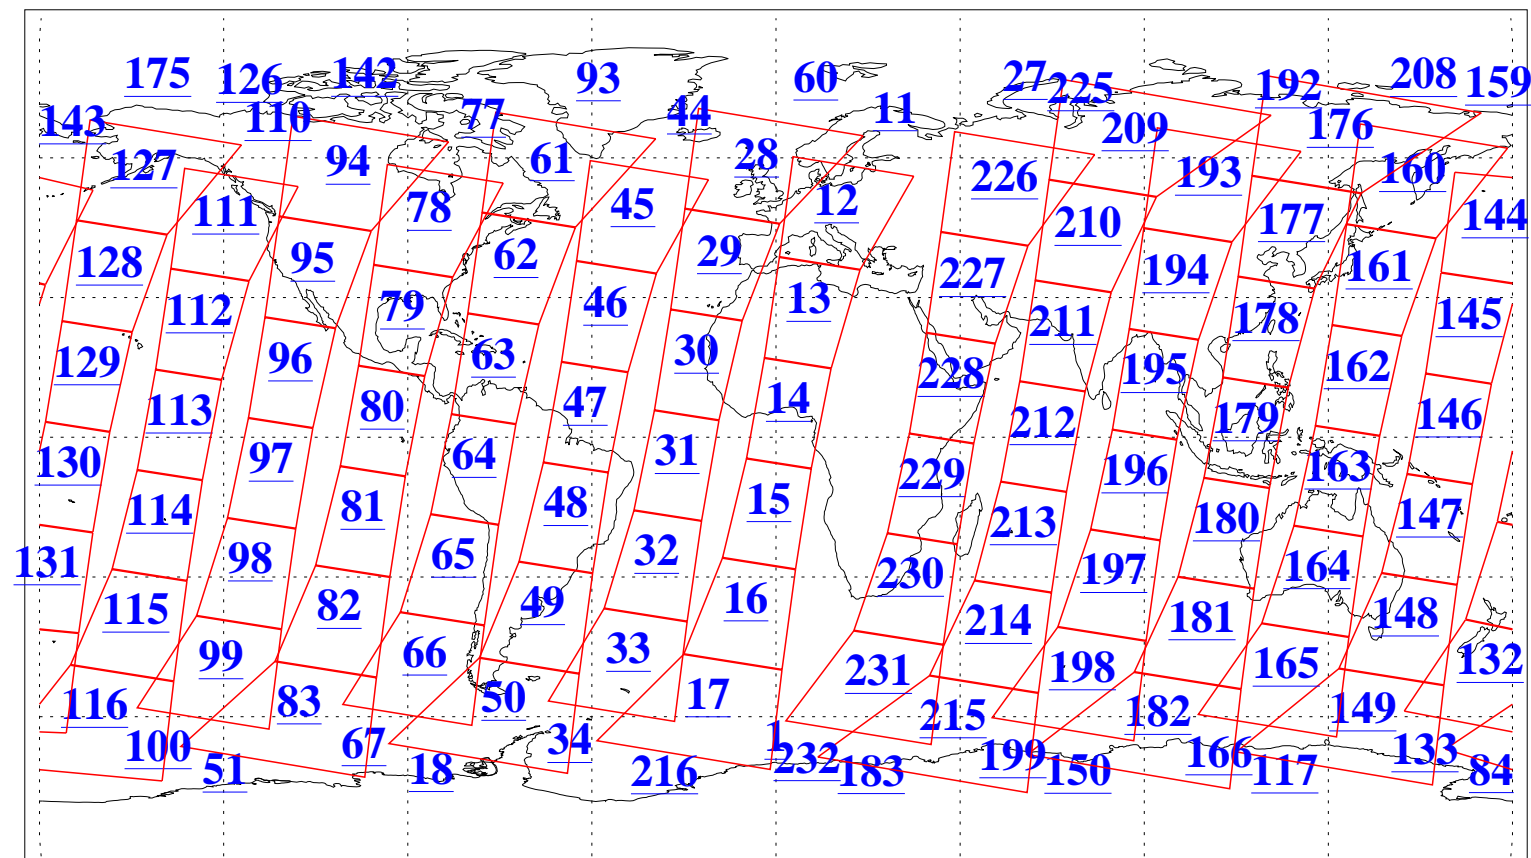

L1B Availability
AMSU Granules: 240
HSB Granules: 0
AIRS Granules: 240

5 Oct 2017
DoY 278
Aqua Day 5633
Granules: 1 to 120

Granules: 121 to 240

Legend: AMSU Available, HSB Available, AIRS Available

L1B Availability
AMSU Granules: 240
HSB Granules: 0
AIRS Granules: 240

5 Oct 2017
DoY 278
Aqua Day 5633

Ascending Granules

Descending Granules

Legend: AMSU Available, HSB Available, AIRS Available

L1B Availability
 AMSU Granules: 240
 HSB Granules: 0
 AIRS Granules: 240

5 Oct 2017
 DoY 278
 Aqua Day 5633

Northern Hemisphere Granules

Southern Hemisphere Granules

Legend: AMSU Available, HSB Available, AIRS Available