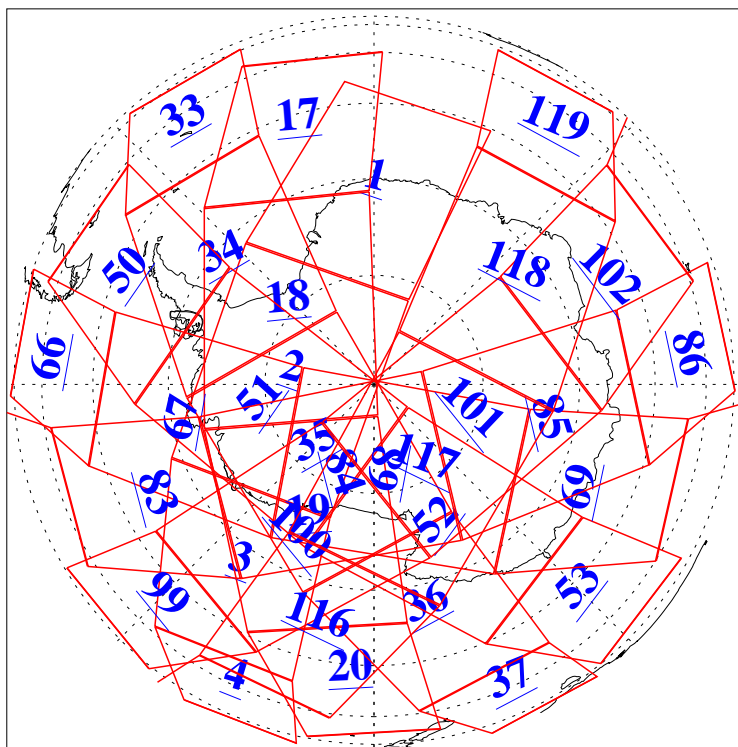

L1B Availability
AMSU Granules: 240
HSB Granules: 0
AIRS Granules: 240

5 Oct 2017
DoY 278
Aqua Day 5633
Granules: 1 to 120

Granules: 121 to 240

Legend: AMSU Available, HSB Available, AIRS Available

L1B Availability
AMSU Granules: 240
HSB Granules: 0
AIRS Granules: 240

5 Oct 2017
DoY 278
Aqua Day 5633

Ascending Granules

Descending Granules

Legend: AMSU Available, HSB Available, AIRS Available

L1B Availability
 AMSU Granules: 240
 HSB Granules: 0
 AIRS Granules: 240

5 Oct 2017
 DoY 278
 Aqua Day 5633

Northern Hemisphere Granules

Southern Hemisphere Granules

Legend: AMSU Available, HSB Available, AIRS Available