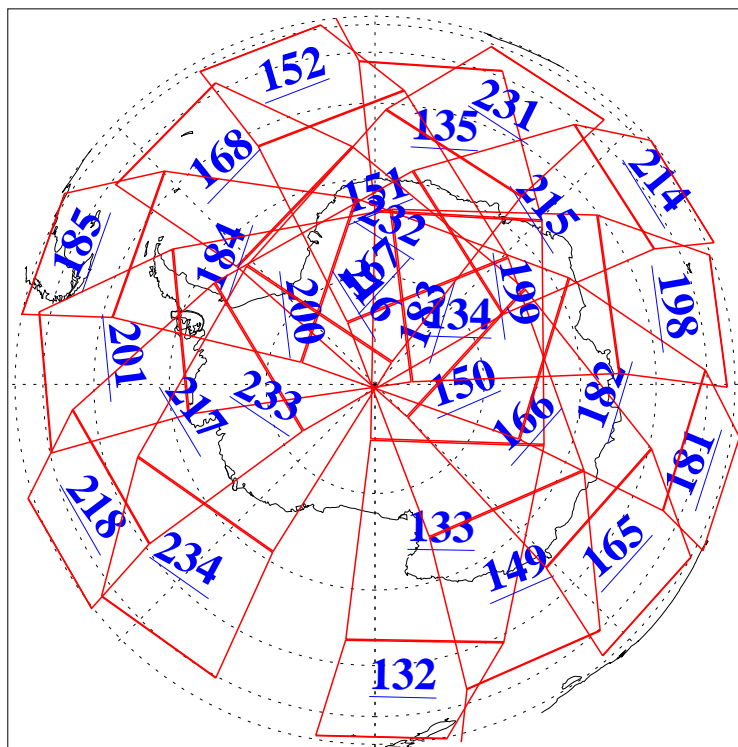

L1B Availability
AMSU Granules: 240
HSB Granules: 0
AIRS Granules: 240

5 Oct 2017
DoY 278
Aqua Day 5633
Granules: 1 to 120

Granules: 121 to 240

Legend: AMSU Available, HSB Available, AIRS Available

L1B Availability
AMSU Granules: 240
HSB Granules: 0
AIRS Granules: 240

5 Oct 2017
DoY 278
Aqua Day 5633

Ascending Granules

Descending Granules

Legend: AMSU Available, HSB Available, AIRS Available

L1B Availability
 AMSU Granules: 240
 HSB Granules: 0
 AIRS Granules: 240

5 Oct 2017
 DoY 278
 Aqua Day 5633

Northern Hemisphere Granules

Southern Hemisphere Granules

Legend: AMSU Available, HSB Available, AIRS Available