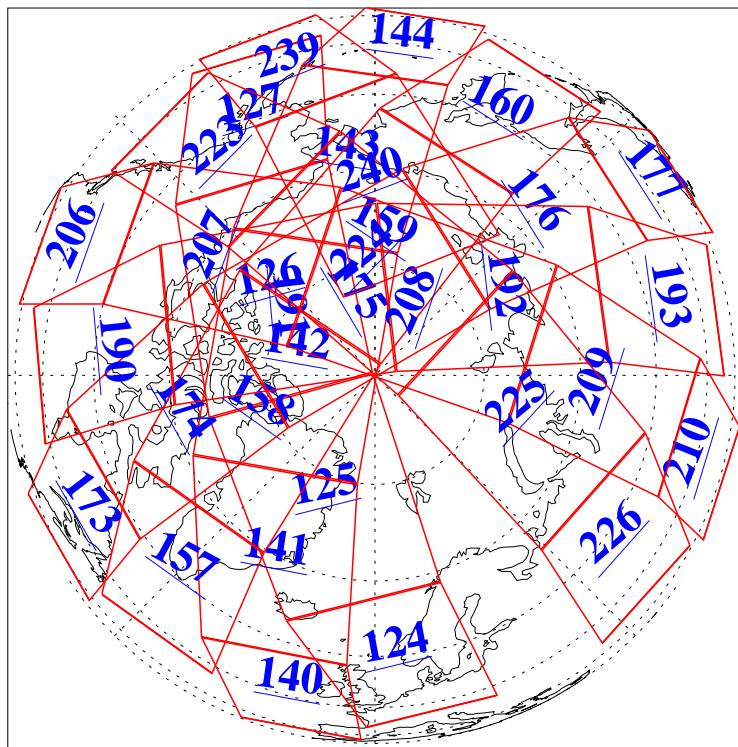

L1B Availability
AMSU Granules: 240
HSB Granules: 0
AIRS Granules: 240

5 Oct 2017
DoY 278
Aqua Day 5633
Granules: 1 to 120

Granules: 121 to 240

Legend: AMSU Available, HSB Available, AIRS Available

L1B Availability
AMSU Granules: 240
HSB Granules: 0
AIRS Granules: 240

5 Oct 2017
DoY 278
Aqua Day 5633

Ascending Granules

Descending Granules

Legend: AMSU Available, HSB Available, AIRS Available

L1B Availability
 AMSU Granules: 240
 HSB Granules: 0
 AIRS Granules: 240

5 Oct 2017
 DoY 278
 Aqua Day 5633

Northern Hemisphere Granules

Southern Hemisphere Granules

Legend: AMSU Available, HSB Available, AIRS Available