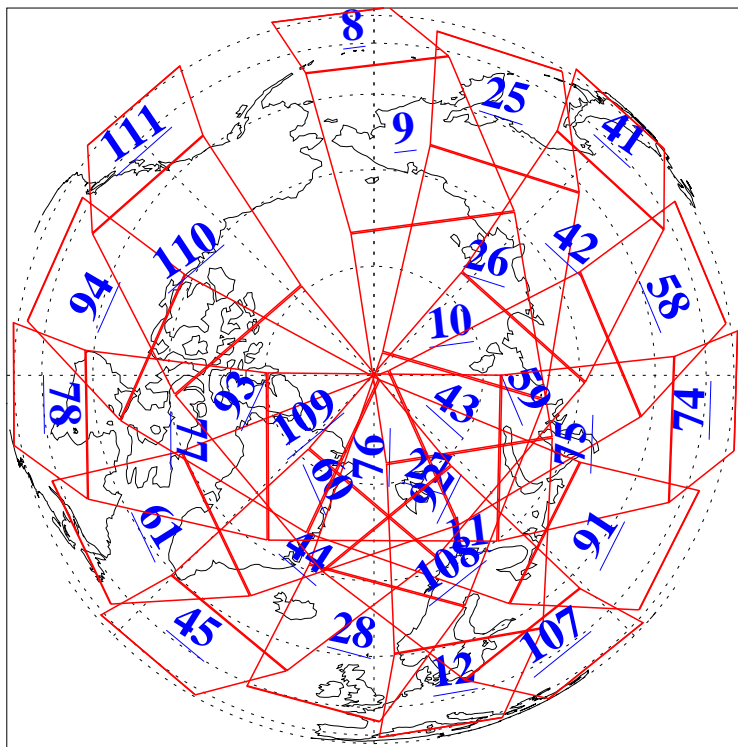

L1B Availability
AMSU Granules: 240
HSB Granules: 0
AIRS Granules: 240

5 Oct 2017
DoY 278
Aqua Day 5633
Granules: 1 to 120

Granules: 121 to 240

Legend: AMSU Available, HSB Available, AIRS Available

L1B Availability
AMSU Granules: 240
HSB Granules: 0
AIRS Granules: 240

5 Oct 2017
DoY 278
Aqua Day 5633

Ascending Granules

Descending Granules

Legend: AMSU Available, HSB Available, AIRS Available

L1B Availability
 AMSU Granules: 240
 HSB Granules: 0
 AIRS Granules: 240

5 Oct 2017
 DoY 278
 Aqua Day 5633

Northern Hemisphere Granules

Southern Hemisphere Granules

Legend: AMSU Available, HSB Available, AIRS Available