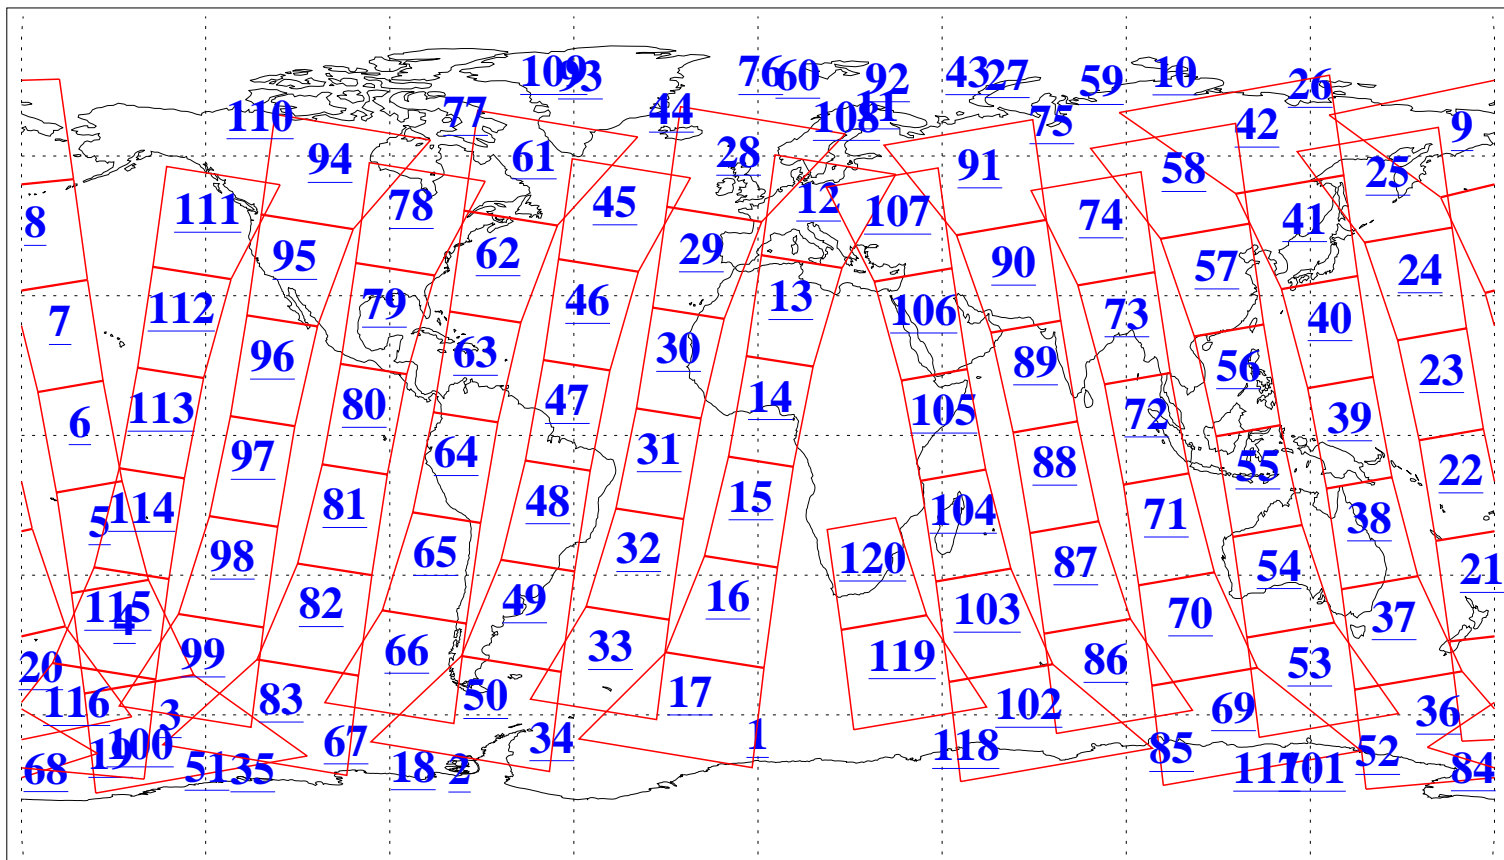

L1B Availability
AMSU Granules: 240
HSB Granules: 0
AIRS Granules: 240

5 Oct 2017
DoY 278
Aqua Day 5633
Granules: 1 to 120

Granules: 121 to 240

Legend: AMSU Available, HSB Available, AIRS Available

L1B Availability
AMSU Granules: 240
HSB Granules: 0
AIRS Granules: 240

5 Oct 2017
DoY 278
Aqua Day 5633

Ascending Granules

Descending Granules

Legend: AMSU Available, HSB Available, AIRS Available

L1B Availability
 AMSU Granules: 240
 HSB Granules: 0
 AIRS Granules: 240

5 Oct 2017
 DoY 278
 Aqua Day 5633

Northern Hemisphere Granules

Southern Hemisphere Granules

Legend: AMSU Available, HSB Available, AIRS Available