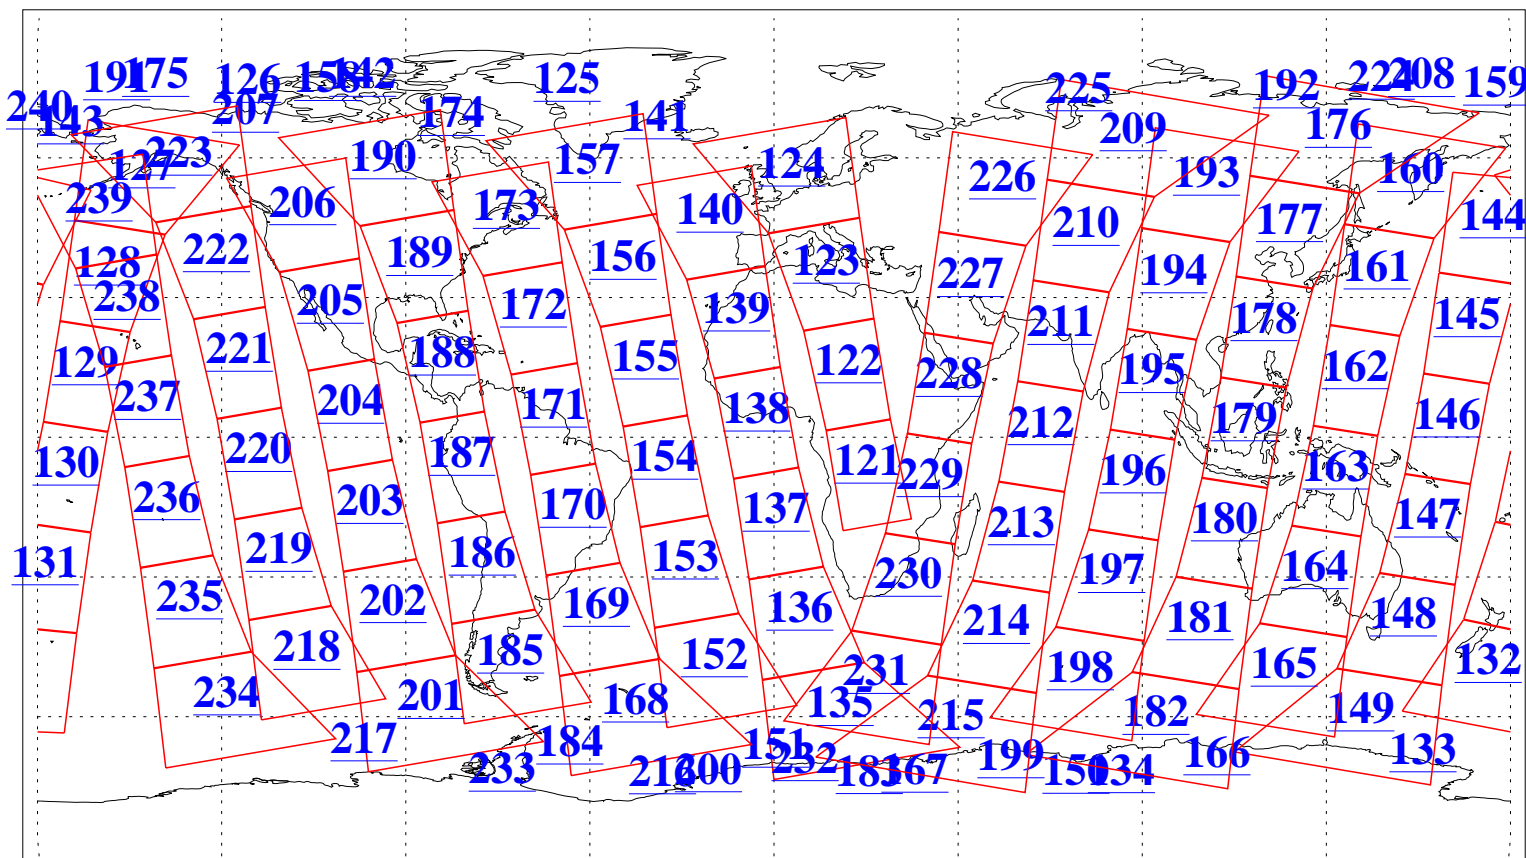

L1B Availability
AMSU Granules: 240
HSB Granules: 0
AIRS Granules: 240

5 Oct 2017
DoY 278
Aqua Day 5633
Granules: 1 to 120

Granules: 121 to 240

Legend: AMSU Available, HSB Available, AIRS Available

L1B Availability
AMSU Granules: 240
HSB Granules: 0
AIRS Granules: 240

5 Oct 2017
DoY 278
Aqua Day 5633

Ascending Granules

Descending Granules

Legend: AMSU Available, HSB Available, AIRS Available

L1B Availability
 AMSU Granules: 240
 HSB Granules: 0
 AIRS Granules: 240

5 Oct 2017
 DoY 278
 Aqua Day 5633

Northern Hemisphere Granules

Southern Hemisphere Granules

Legend: AMSU Available, HSB Available, AIRS Available