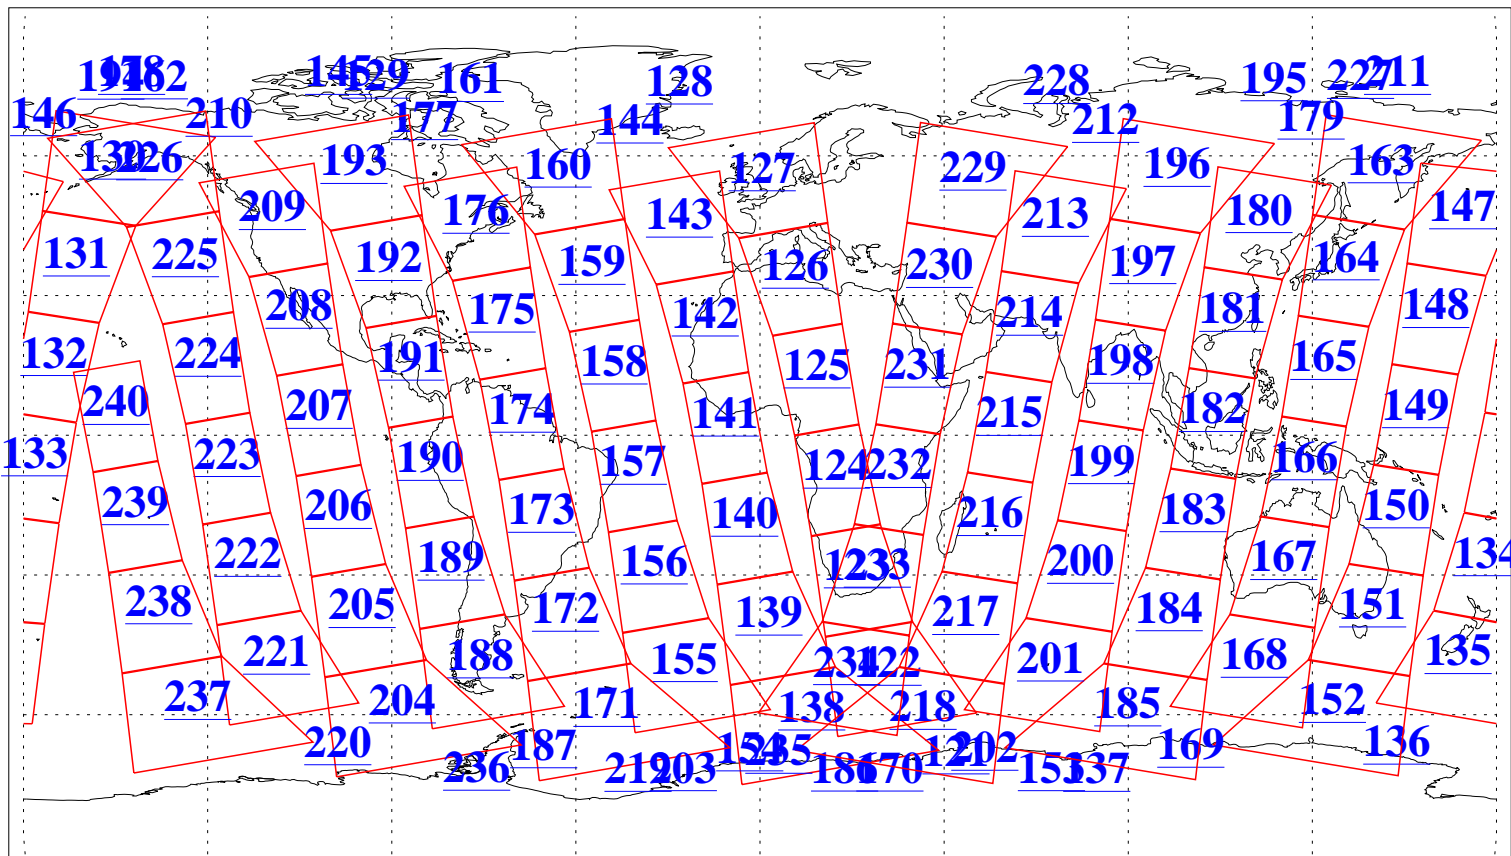

L1B Availability  
AMSU Granules: 240  
HSB Granules: 0  
AIRS Granules: 240

8 Sep 2017  
DoY 251  
Aqua Day 5606  
Granules: 1 to 120

Granules: 121 to 240

Legend: AMSU Available, HSB Available, AIRS Available

L1B Availability  
AMSU Granules: 240  
HSB Granules: 0  
AIRS Granules: 240

8 Sep 2017  
DoY 251  
Aqua Day 5606  
Ascending Granules

Descending Granules

Legend: AMSU Available, HSB Available, AIRS Available

L1B Availability  
 AMSU Granules: 240  
 HSB Granules: 0  
 AIRS Granules: 240

8 Sep 2017  
 DoY 251  
 Aqua Day 5606

Northern Hemisphere Granules

Southern Hemisphere Granules

Legend: AMSU Available, HSB Available, AIRS Available