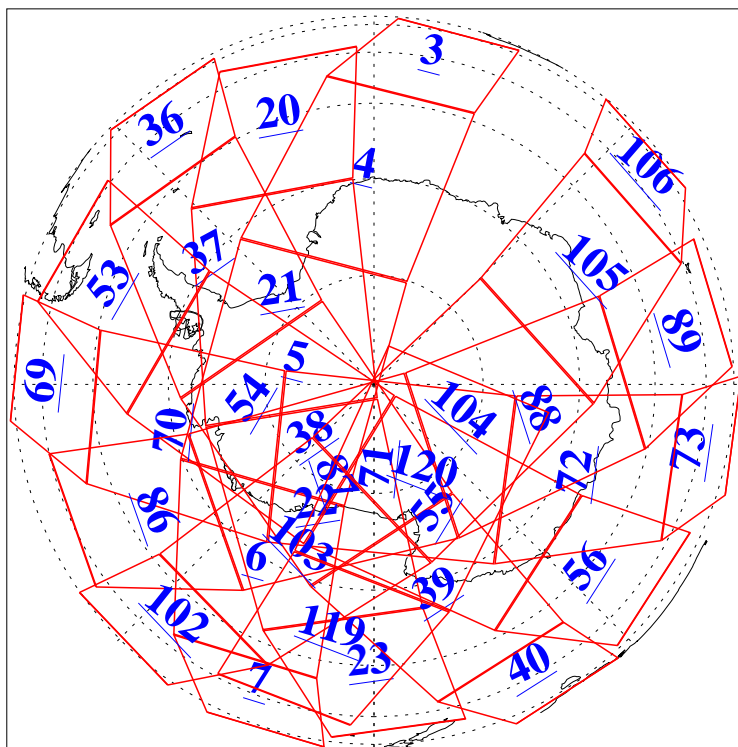

L1B Availability  
AMSU Granules: 240  
HSB Granules: 0  
AIRS Granules: 240

8 Sep 2017  
DoY 251  
Aqua Day 5606  
Granules: 1 to 120

Granules: 121 to 240

Legend: AMSU Available, HSB Available, AIRS Available

L1B Availability  
AMSU Granules: 240  
HSB Granules: 0  
AIRS Granules: 240

8 Sep 2017  
DoY 251  
Aqua Day 5606  
Ascending Granules

Descending Granules

Legend: AMSU Available, HSB Available, AIRS Available

L1B Availability  
 AMSU Granules: 240  
 HSB Granules: 0  
 AIRS Granules: 240

8 Sep 2017  
 DoY 251  
 Aqua Day 5606

Northern Hemisphere Granules

Southern Hemisphere Granules

Legend: AMSU Available, HSB Available, AIRS Available