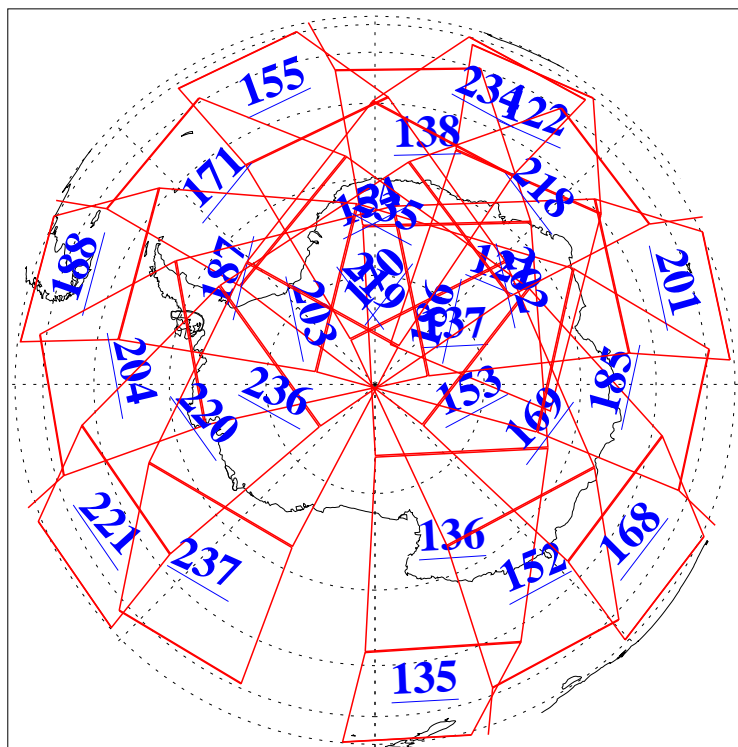

L1B Availability  
AMSU Granules: 240  
HSB Granules: 0  
AIRS Granules: 240

8 Sep 2017  
DoY 251  
Aqua Day 5606  
Granules: 1 to 120

Granules: 121 to 240

Legend: AMSU Available, HSB Available, AIRS Available

L1B Availability  
AMSU Granules: 240  
HSB Granules: 0  
AIRS Granules: 240

8 Sep 2017  
DoY 251  
Aqua Day 5606  
Ascending Granules

Descending Granules

Legend: AMSU Available, HSB Available, AIRS Available

L1B Availability  
 AMSU Granules: 240  
 HSB Granules: 0  
 AIRS Granules: 240

8 Sep 2017  
 DoY 251  
 Aqua Day 5606

Northern Hemisphere Granules

Southern Hemisphere Granules

Legend: AMSU Available, HSB Available, AIRS Available