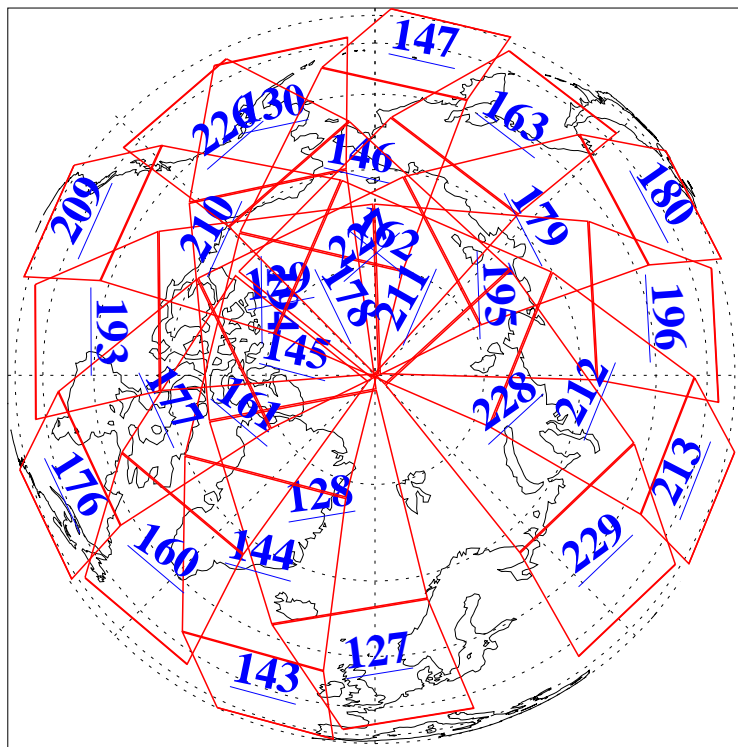

L1B Availability  
AMSU Granules: 240  
HSB Granules: 0  
AIRS Granules: 240

8 Sep 2017  
DoY 251  
Aqua Day 5606  
Granules: 1 to 120

Granules: 121 to 240

Legend: AMSU Available, HSB Available, AIRS Available

L1B Availability  
AMSU Granules: 240  
HSB Granules: 0  
AIRS Granules: 240

8 Sep 2017  
DoY 251  
Aqua Day 5606  
Ascending Granules

Descending Granules

Legend: AMSU Available, HSB Available, AIRS Available

L1B Availability  
 AMSU Granules: 240  
 HSB Granules: 0  
 AIRS Granules: 240

8 Sep 2017  
 DoY 251  
 Aqua Day 5606

Northern Hemisphere Granules

Southern Hemisphere Granules

Legend: AMSU Available, HSB Available, AIRS Available