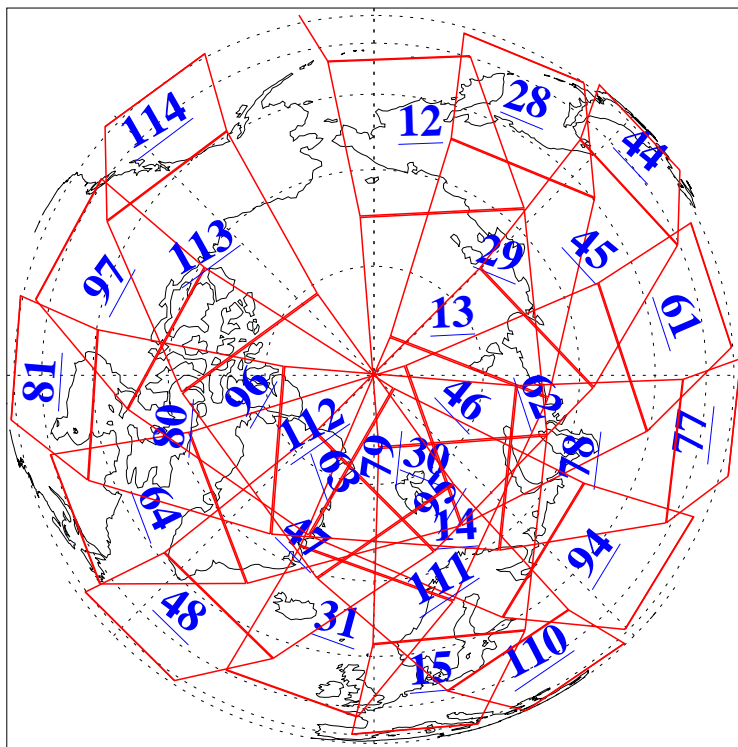

L1B Availability  
AMSU Granules: 240  
HSB Granules: 0  
AIRS Granules: 240

8 Sep 2017  
DoY 251  
Aqua Day 5606  
Granules: 1 to 120

Granules: 121 to 240

Legend: AMSU Available, HSB Available, AIRS Available

L1B Availability  
AMSU Granules: 240  
HSB Granules: 0  
AIRS Granules: 240

8 Sep 2017  
DoY 251  
Aqua Day 5606  
Ascending Granules

Descending Granules

Legend: AMSU Available, HSB Available, AIRS Available

L1B Availability  
 AMSU Granules: 240  
 HSB Granules: 0  
 AIRS Granules: 240

8 Sep 2017  
 DoY 251  
 Aqua Day 5606

Northern Hemisphere Granules

Southern Hemisphere Granules

Legend: AMSU Available, HSB Available, AIRS Available