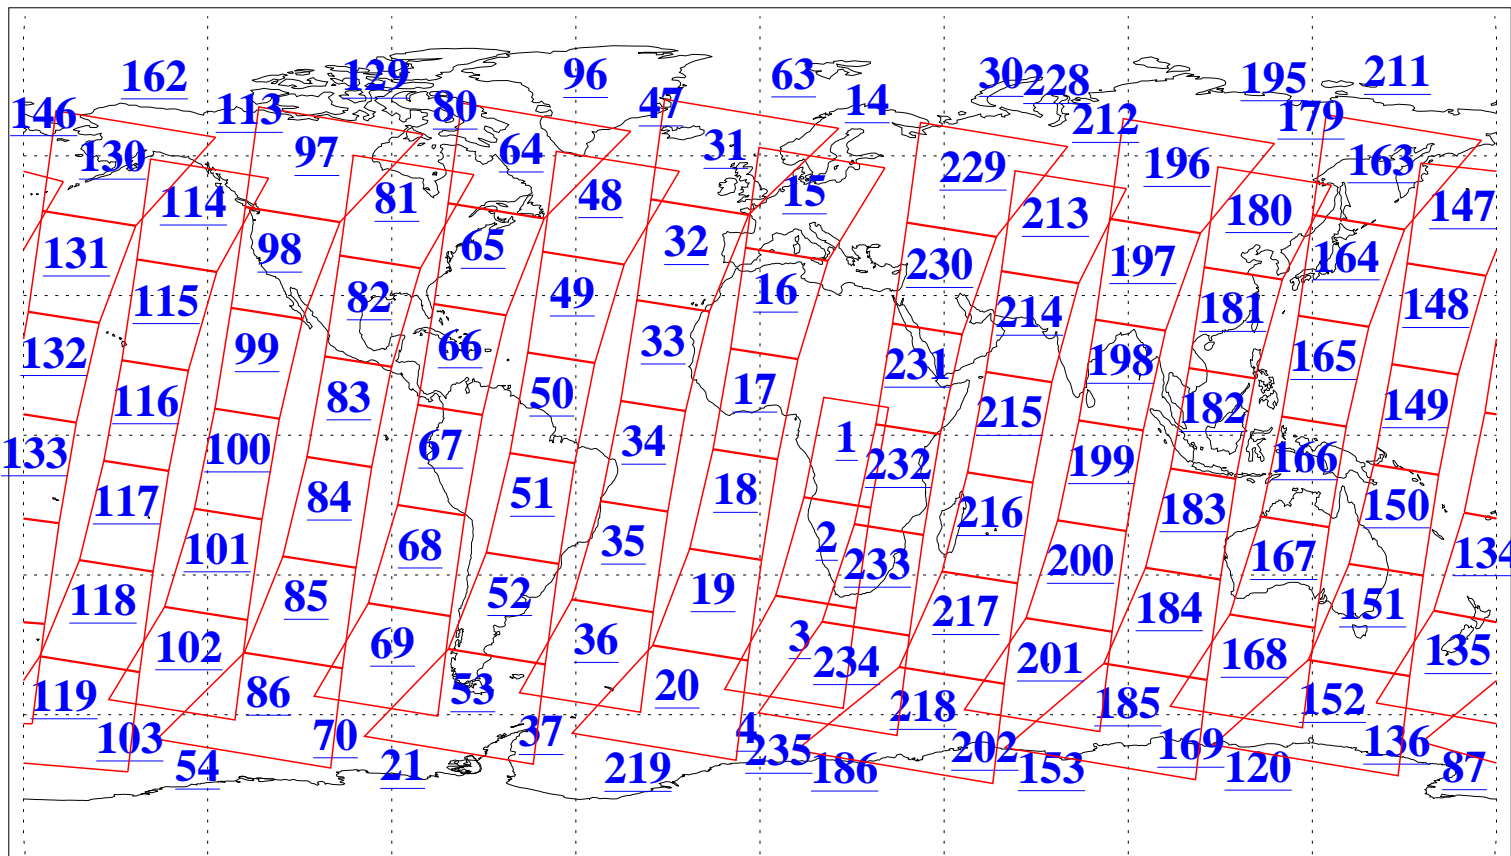

L1B Availability  
AMSU Granules: 240  
HSB Granules: 0  
AIRS Granules: 240

8 Sep 2017  
DoY 251  
Aqua Day 5606  
Granules: 1 to 120

Granules: 121 to 240

Legend: AMSU Available, HSB Available, AIRS Available

L1B Availability  
AMSU Granules: 240  
HSB Granules: 0  
AIRS Granules: 240

8 Sep 2017  
DoY 251  
Aqua Day 5606  
Ascending Granules

Descending Granules

Legend: AMSU Available, HSB Available, AIRS Available

L1B Availability  
 AMSU Granules: 240  
 HSB Granules: 0  
 AIRS Granules: 240

8 Sep 2017  
 DoY 251  
 Aqua Day 5606

Northern Hemisphere Granules

Southern Hemisphere Granules

Legend: AMSU Available, HSB Available, AIRS Available