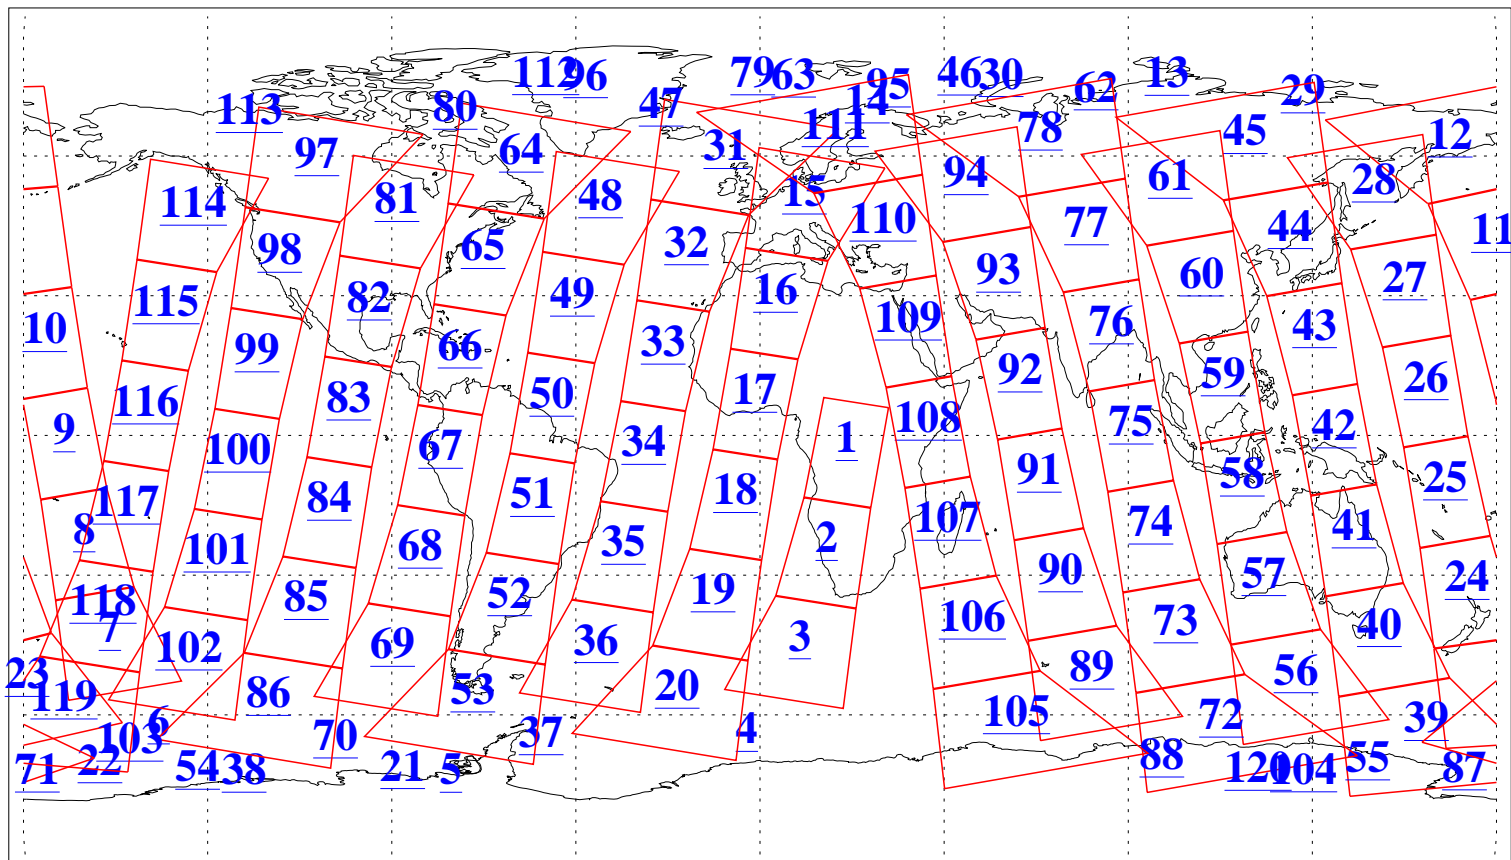

L1B Availability  
AMSU Granules: 240  
HSB Granules: 0  
AIRS Granules: 240

8 Sep 2017  
DoY 251  
Aqua Day 5606  
Granules: 1 to 120

Granules: 121 to 240

Legend: AMSU Available, HSB Available, AIRS Available

L1B Availability  
AMSU Granules: 240  
HSB Granules: 0  
AIRS Granules: 240

8 Sep 2017  
DoY 251  
Aqua Day 5606  
Ascending Granules

Descending Granules

Legend: AMSU Available, HSB Available, AIRS Available

L1B Availability  
 AMSU Granules: 240  
 HSB Granules: 0  
 AIRS Granules: 240

8 Sep 2017  
 DoY 251  
 Aqua Day 5606

Northern Hemisphere Granules

Southern Hemisphere Granules

Legend: AMSU Available, HSB Available, AIRS Available