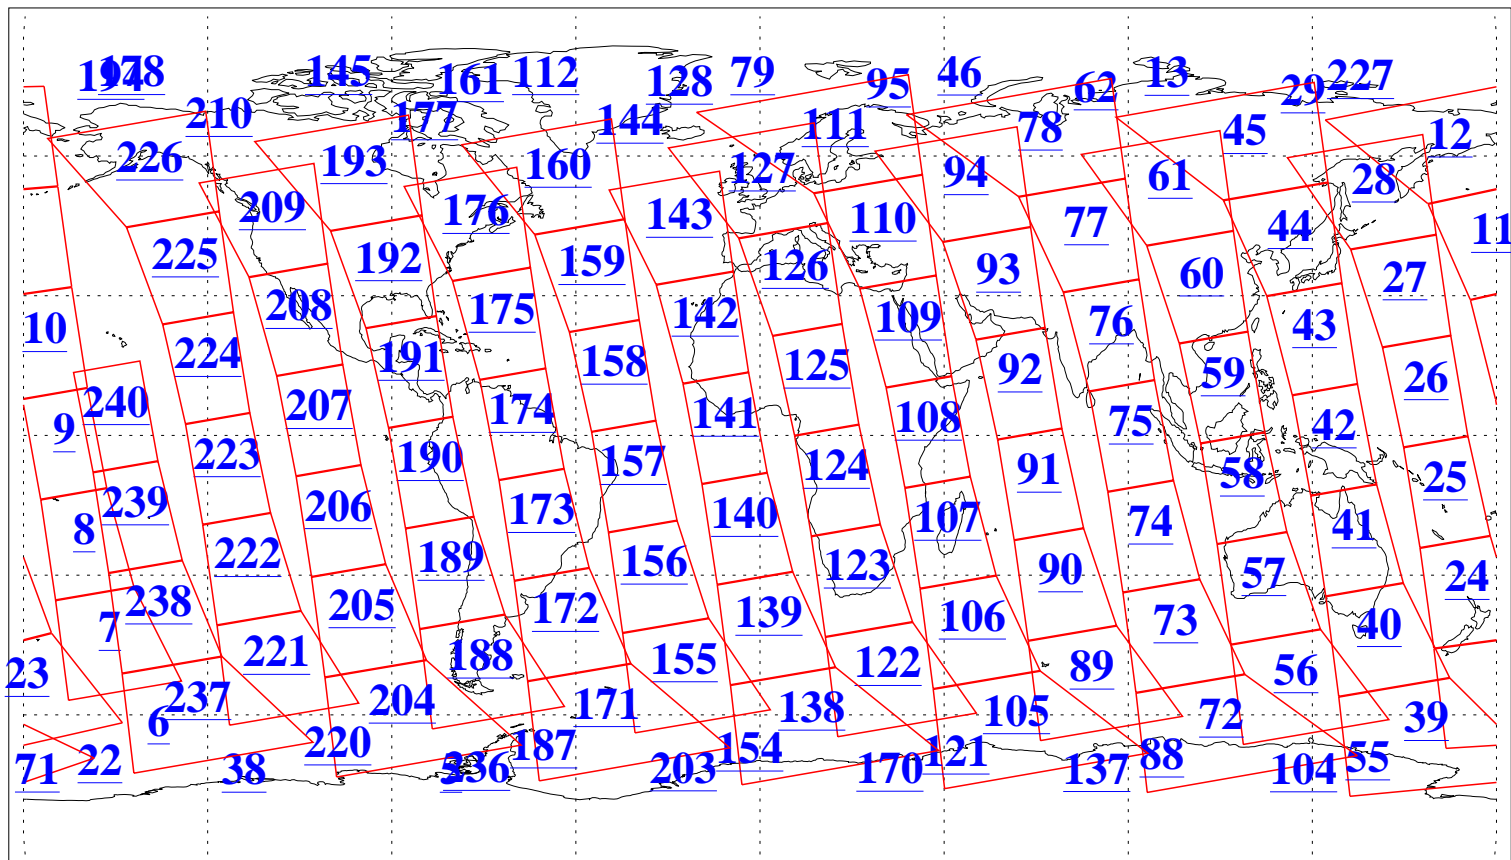

L1B Availability  
AMSU Granules: 240  
HSB Granules: 0  
AIRS Granules: 240

8 Sep 2017  
DoY 251  
Aqua Day 5606  
Granules: 1 to 120

Granules: 121 to 240

Legend: AMSU Available, HSB Available, AIRS Available

L1B Availability  
AMSU Granules: 240  
HSB Granules: 0  
AIRS Granules: 240

8 Sep 2017  
DoY 251  
Aqua Day 5606  
Ascending Granules

Descending Granules

Legend: AMSU Available, HSB Available, AIRS Available

L1B Availability  
 AMSU Granules: 240  
 HSB Granules: 0  
 AIRS Granules: 240

8 Sep 2017  
 DoY 251  
 Aqua Day 5606

Northern Hemisphere Granules

Southern Hemisphere Granules

Legend: AMSU Available, HSB Available, AIRS Available