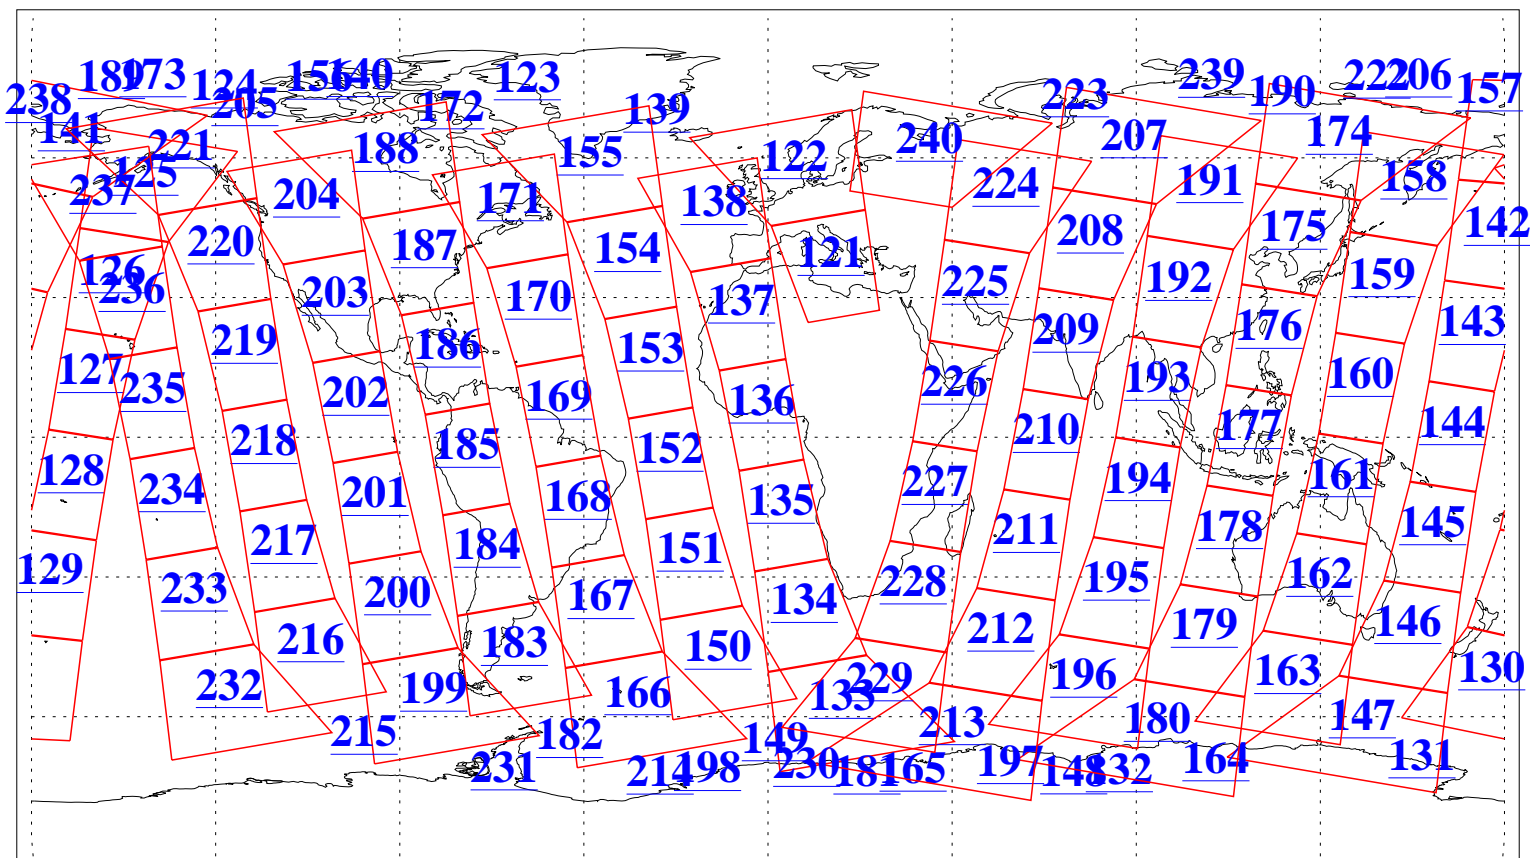

L1B Availability
AMSU Granules: 240
HSB Granules: 0
AIRS Granules: 240

5 Sep 2017
DoY 248
Aqua Day 5603
Granules: 1 to 120

Granules: 121 to 240

Legend: AMSU Available, HSB Available, AIRS Available

L1B Availability
AMSU Granules: 240
HSB Granules: 0
AIRS Granules: 240

5 Sep 2017
DoY 248
Aqua Day 5603
Ascending Granules

Descending Granules

Legend: AMSU Available, HSB Available, AIRS Available

L1B Availability
 AMSU Granules: 240
 HSB Granules: 0
 AIRS Granules: 240

5 Sep 2017
 DoY 248
 Aqua Day 5603

Northern Hemisphere Granules

Southern Hemisphere Granules

Legend: AMSU Available, HSB Available, AIRS Available