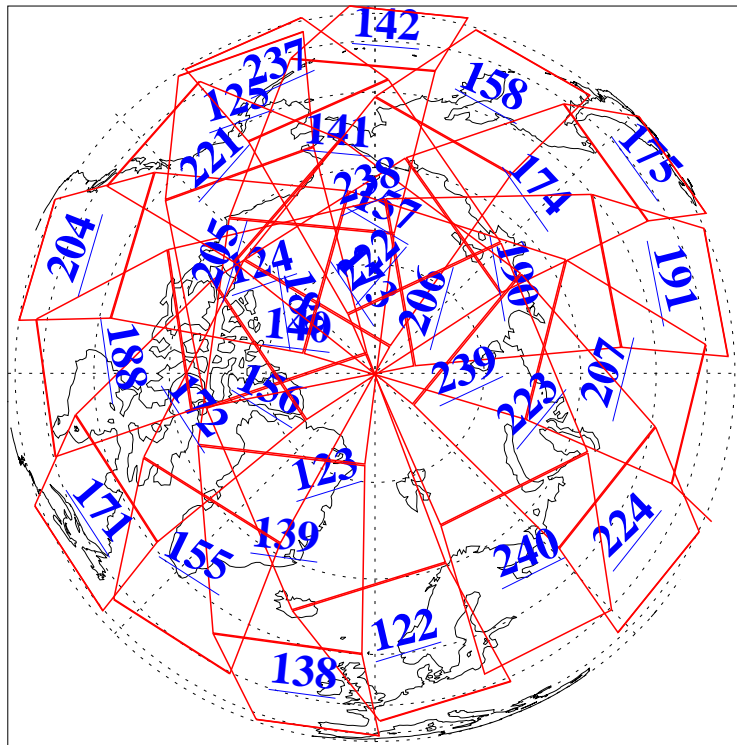

L1B Availability
AMSU Granules: 240
HSB Granules: 0
AIRS Granules: 240

5 Sep 2017
DoY 248
Aqua Day 5603
Granules: 1 to 120

Granules: 121 to 240

Legend: AMSU Available, HSB Available, AIRS Available

L1B Availability
AMSU Granules: 240
HSB Granules: 0
AIRS Granules: 240

5 Sep 2017
DoY 248
Aqua Day 5603
Ascending Granules

Descending Granules

Legend: AMSU Available, HSB Available, AIRS Available

L1B Availability
 AMSU Granules: 240
 HSB Granules: 0
 AIRS Granules: 240

5 Sep 2017
 DoY 248
 Aqua Day 5603

Northern Hemisphere Granules

Southern Hemisphere Granules

Legend: AMSU Available, HSB Available, AIRS Available