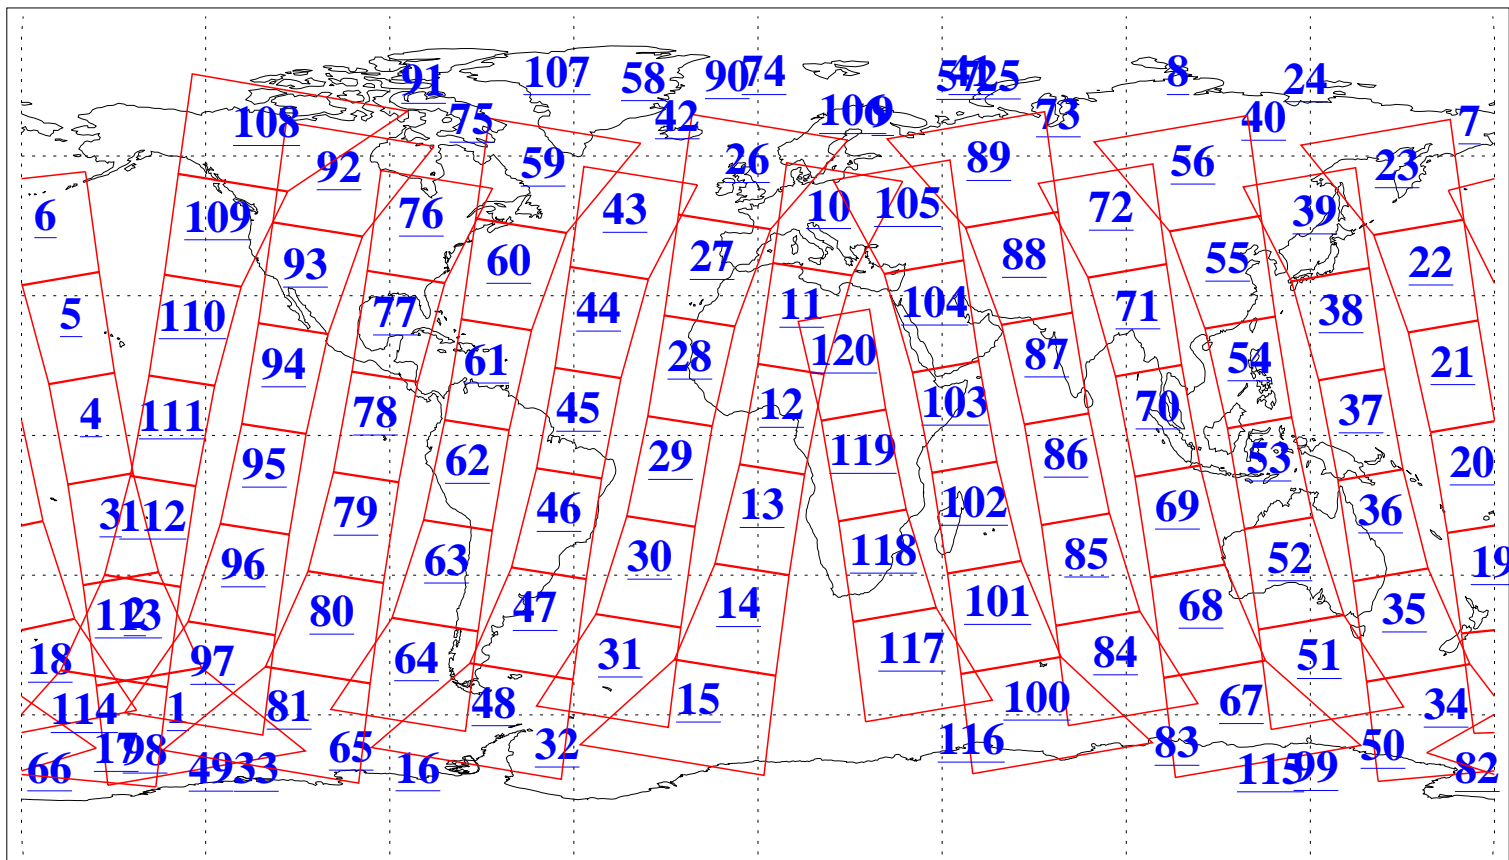

L1B Availability
AMSU Granules: 240
HSB Granules: 0
AIRS Granules: 240

5 Sep 2017
DoY 248
Aqua Day 5603
Granules: 1 to 120

Granules: 121 to 240

Legend: AMSU Available, HSB Available, AIRS Available

L1B Availability
AMSU Granules: 240
HSB Granules: 0
AIRS Granules: 240

5 Sep 2017
DoY 248
Aqua Day 5603
Ascending Granules

Descending Granules

Legend: AMSU Available, HSB Available, AIRS Available

L1B Availability
 AMSU Granules: 240
 HSB Granules: 0
 AIRS Granules: 240

5 Sep 2017
 DoY 248
 Aqua Day 5603

Northern Hemisphere Granules

Southern Hemisphere Granules

Legend: AMSU Available, HSB Available, AIRS Available