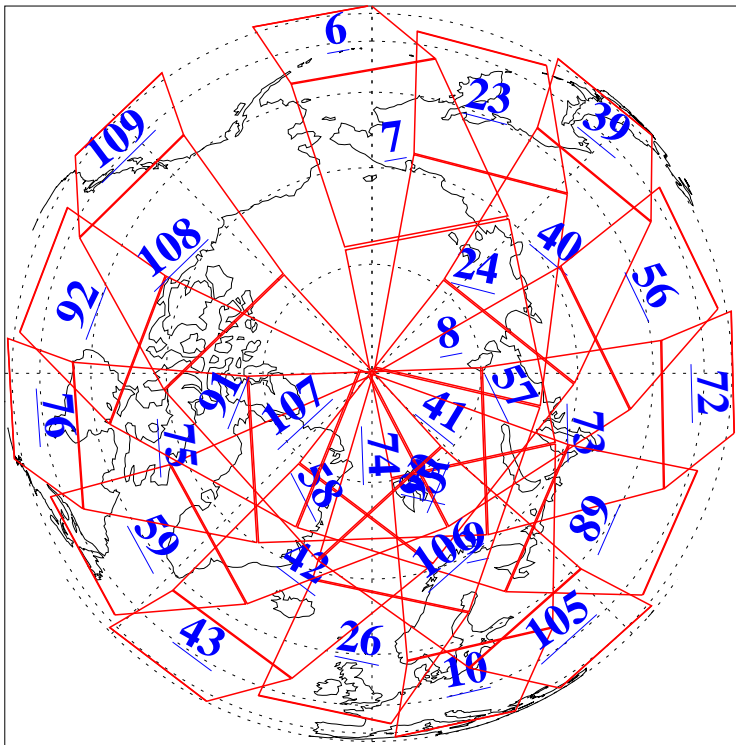

L1B Availability
AMSU Granules: 240
HSB Granules: 0
AIRS Granules: 240

5 Sep 2017
DoY 248
Aqua Day 5603
Granules: 1 to 120

Granules: 121 to 240

Legend: AMSU Available, HSB Available, AIRS Available

L1B Availability
AMSU Granules: 240
HSB Granules: 0
AIRS Granules: 240

5 Sep 2017
DoY 248
Aqua Day 5603
Ascending Granules

Descending Granules

Legend: AMSU Available, HSB Available, AIRS Available

L1B Availability
 AMSU Granules: 240
 HSB Granules: 0
 AIRS Granules: 240

5 Sep 2017
 DoY 248
 Aqua Day 5603

Northern Hemisphere Granules

Southern Hemisphere Granules

Legend: AMSU Available, HSB Available, AIRS Available