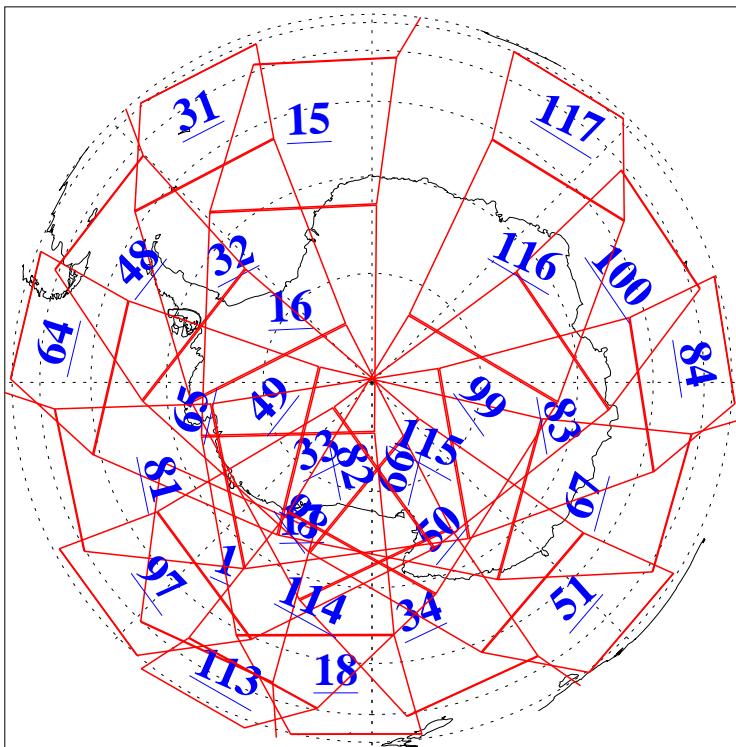

L1B Availability
AMSU Granules: 240
HSB Granules: 0
AIRS Granules: 240

5 Sep 2017
DoY 248
Aqua Day 5603
Granules: 1 to 120

Granules: 121 to 240

Legend: AMSU Available, HSB Available, AIRS Available

L1B Availability
AMSU Granules: 240
HSB Granules: 0
AIRS Granules: 240

5 Sep 2017
DoY 248
Aqua Day 5603
Ascending Granules

Descending Granules

Legend: AMSU Available, HSB Available, AIRS Available

L1B Availability
 AMSU Granules: 240
 HSB Granules: 0
 AIRS Granules: 240

5 Sep 2017
 DoY 248
 Aqua Day 5603

Northern Hemisphere Granules

Southern Hemisphere Granules

Legend: AMSU Available, HSB Available, AIRS Available