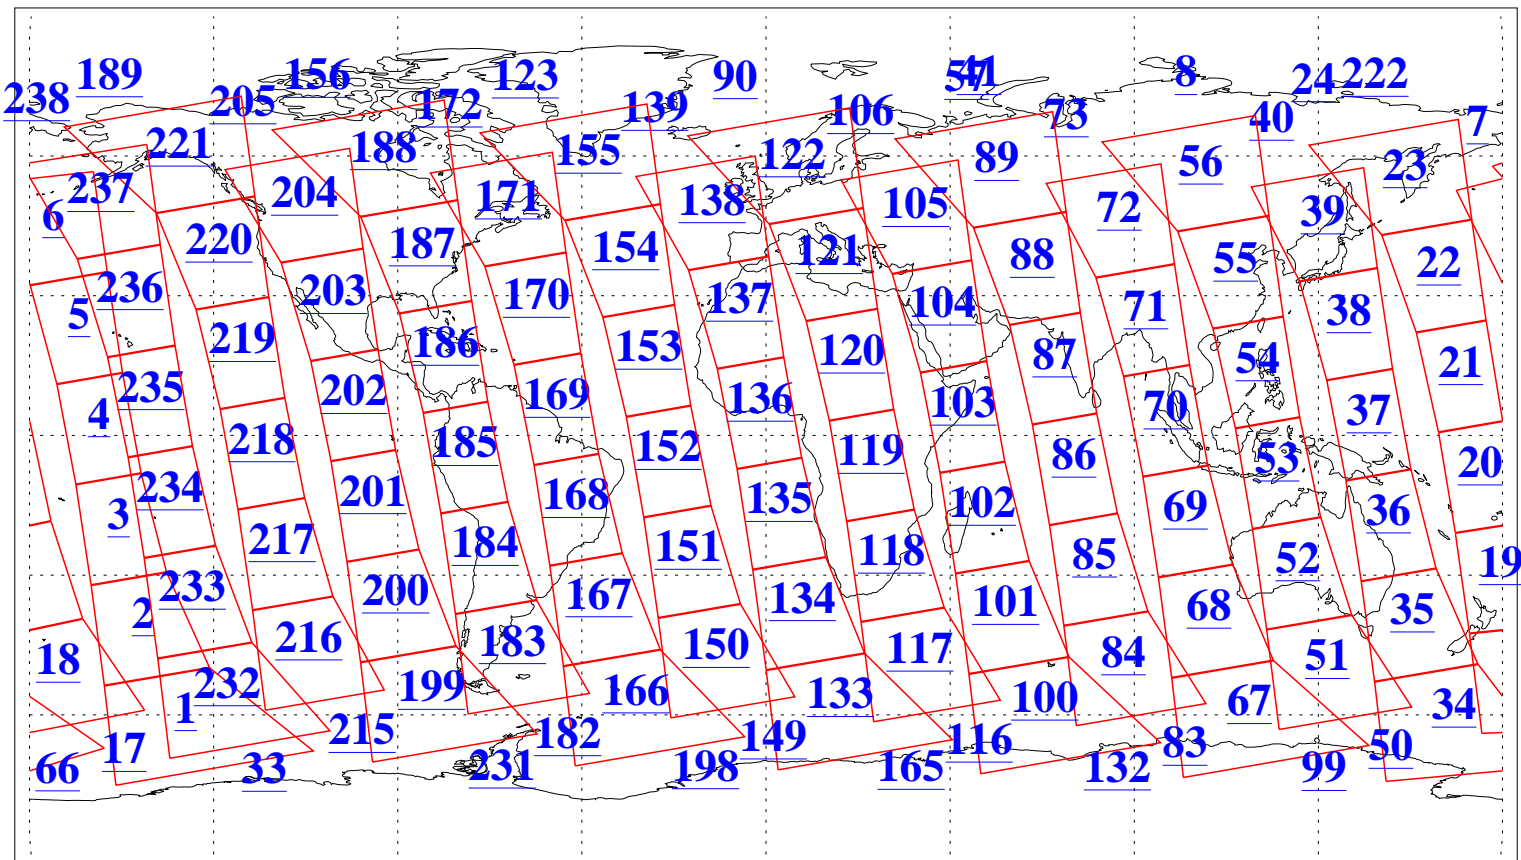

L1B Availability
AMSU Granules: 240
HSB Granules: 0
AIRS Granules: 240

5 Sep 2017
DoY 248
Aqua Day 5603
Granules: 1 to 120

Granules: 121 to 240

Legend: AMSU Available, HSB Available, AIRS Available

L1B Availability
AMSU Granules: 240
HSB Granules: 0
AIRS Granules: 240

5 Sep 2017
DoY 248
Aqua Day 5603
Ascending Granules

Descending Granules

Legend: AMSU Available, HSB Available, AIRS Available

L1B Availability
 AMSU Granules: 240
 HSB Granules: 0
 AIRS Granules: 240

5 Sep 2017
 DoY 248
 Aqua Day 5603

Northern Hemisphere Granules

Southern Hemisphere Granules

Legend: AMSU Available, HSB Available, AIRS Available