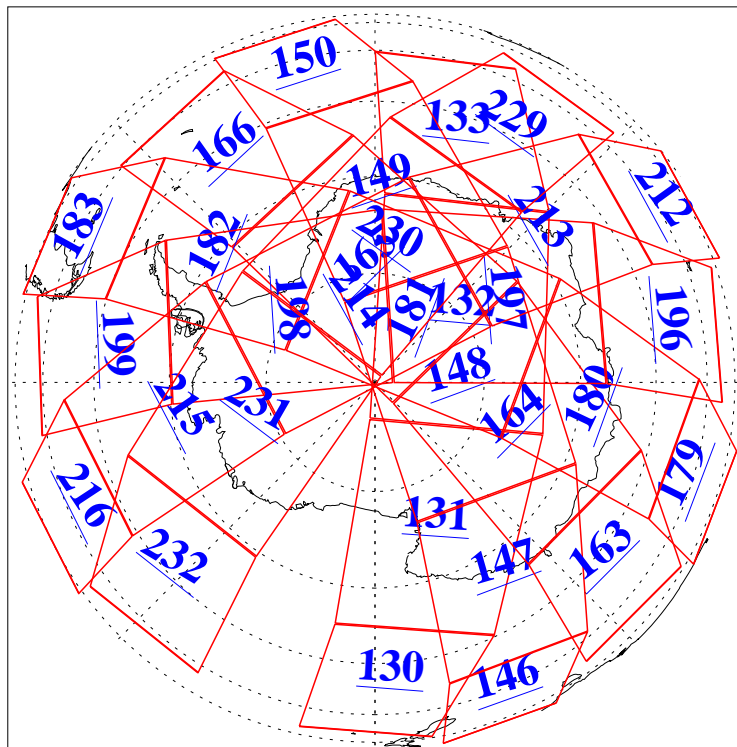

5 Sep 2017
DoY 248
Aqua Day 5603
Ascending Granules

Descending Granules

Legend: AMSU Available, HSB Available, AIRS Available

L1B Availability
 AMSU Granules: 240
 HSB Granules: 0
 AIRS Granules: 240

5 Sep 2017
 DoY 248
 Aqua Day 5603

Northern Hemisphere Granules

Southern Hemisphere Granules

Legend: AMSU Available, HSB Available, AIRS Available