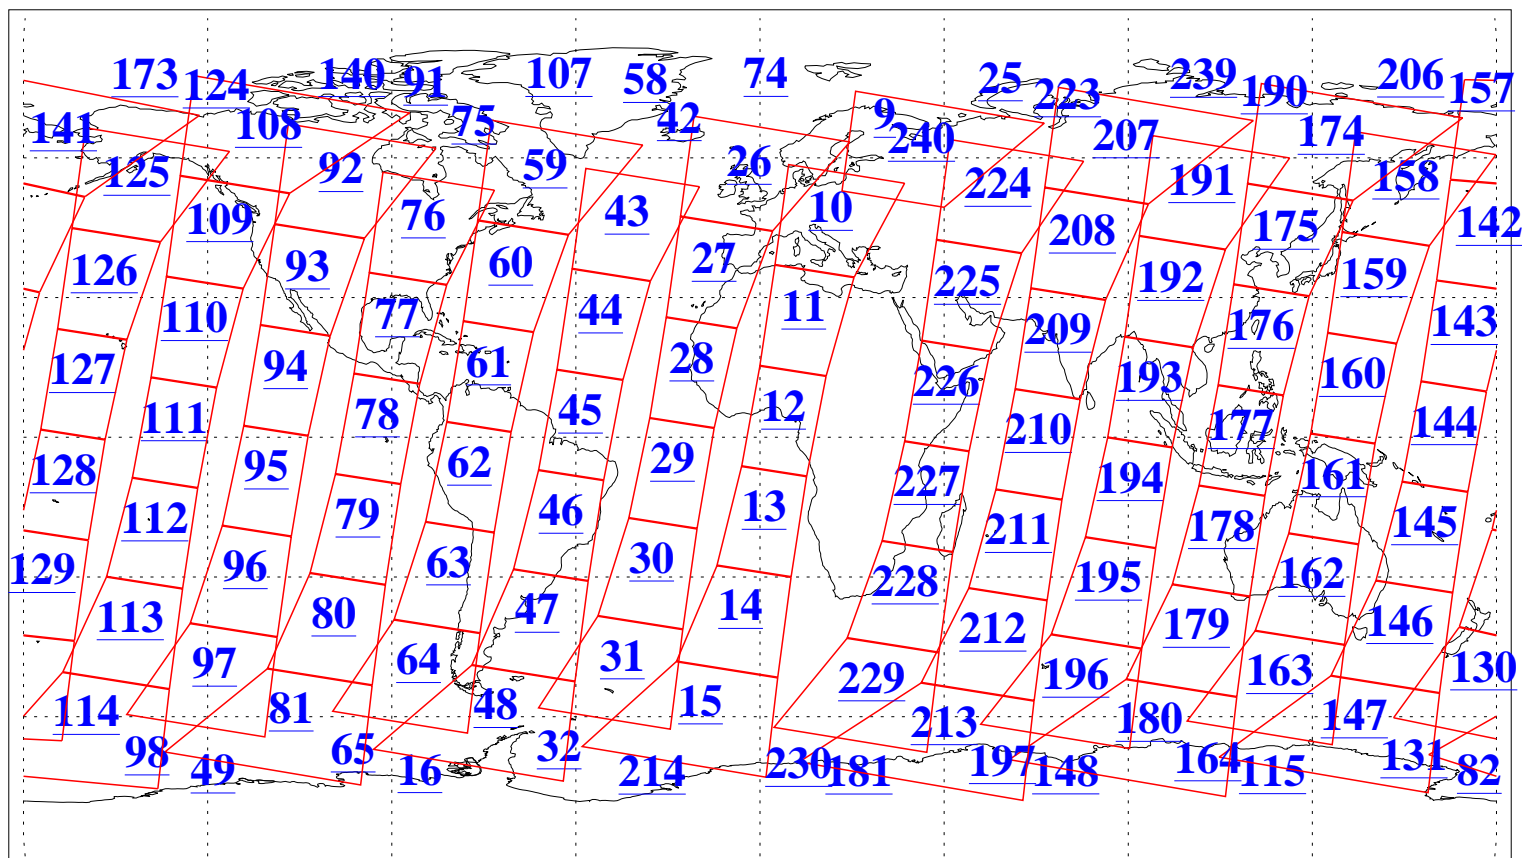

L1B Availability
AMSU Granules: 240
HSB Granules: 0
AIRS Granules: 240

5 Sep 2017
DoY 248
Aqua Day 5603
Granules: 1 to 120

Granules: 121 to 240

Legend: AMSU Available, HSB Available, AIRS Available

L1B Availability
AMSU Granules: 240
HSB Granules: 0
AIRS Granules: 240

5 Sep 2017
DoY 248
Aqua Day 5603
Ascending Granules

Descending Granules

Legend: AMSU Available, HSB Available, AIRS Available

L1B Availability
 AMSU Granules: 240
 HSB Granules: 0
 AIRS Granules: 240

5 Sep 2017
 DoY 248
 Aqua Day 5603

Northern Hemisphere Granules

Southern Hemisphere Granules

Legend: AMSU Available, HSB Available, AIRS Available