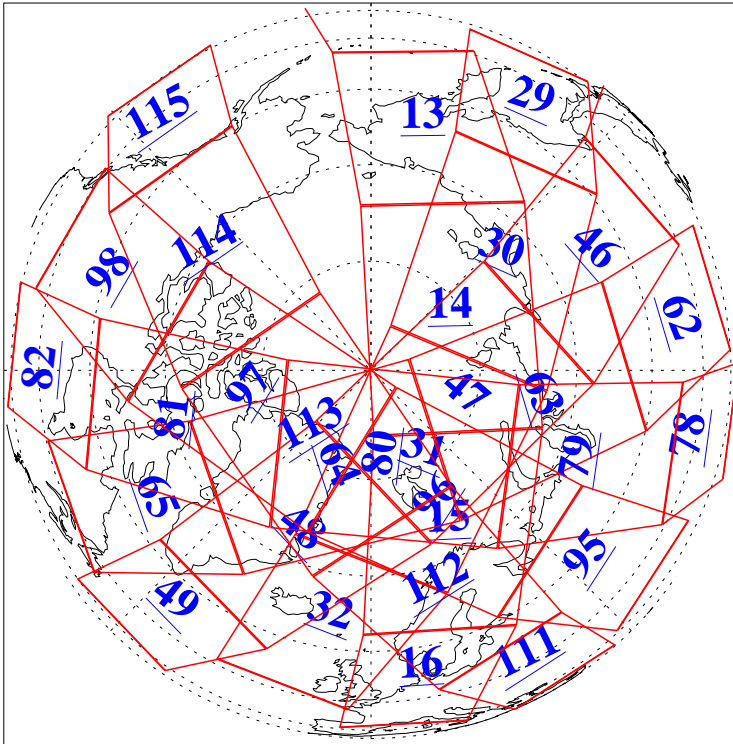

L1B Availability
AMSU Granules: 239
HSB Granules: 0
AIRS Granules: 240

30 Aug 2017
DoY 242
Aqua Day 5597
Granules: 1 to 120

Granules: 121 to 240

Legend: AMSU Available, HSB Available, AIRS Available

L1B Availability
AMSU Granules: 239
HSB Granules: 0
AIRS Granules: 240

30 Aug 2017
DoY 242
Aqua Day 5597

Ascending Granules

Descending Granules

Legend: AMSU Available, HSB Available, AIRS Available

L1B Availability
 AMSU Granules: 239
 HSB Granules: 0
 AIRS Granules: 240

30 Aug 2017
 DoY 242
 Aqua Day 5597

Northern Hemisphere Granules

Southern Hemisphere Granules

Legend: AMSU Available, ~~HSB Available~~, AIRS Available