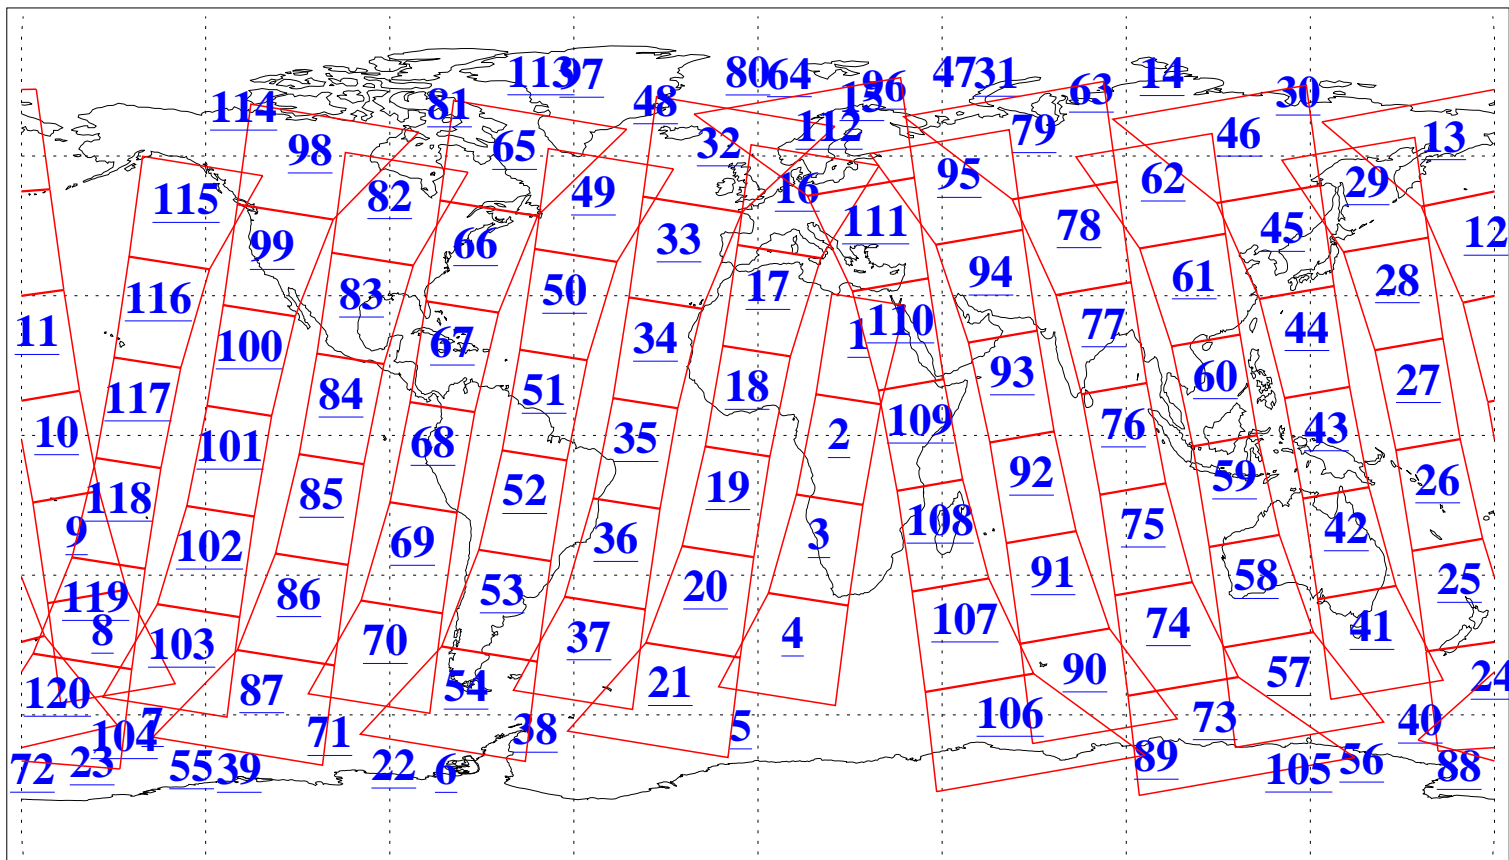

L1B Availability
AMSU Granules: 239
HSB Granules: 0
AIRS Granules: 240

30 Aug 2017
DoY 242
Aqua Day 5597
Granules: 1 to 120

Granules: 121 to 240

Legend: AMSU Available, HSB Available, AIRS Available

L1B Availability
AMSU Granules: 239
HSB Granules: 0
AIRS Granules: 240

30 Aug 2017
DoY 242
Aqua Day 5597

Ascending Granules

Descending Granules

Legend: AMSU Available, HSB Available, AIRS Available

L1B Availability
 AMSU Granules: 239
 HSB Granules: 0
 AIRS Granules: 240

30 Aug 2017
 DoY 242
 Aqua Day 5597

Northern Hemisphere Granules

Southern Hemisphere Granules

Legend: AMSU Available, ~~HSB Available~~, AIRS Available