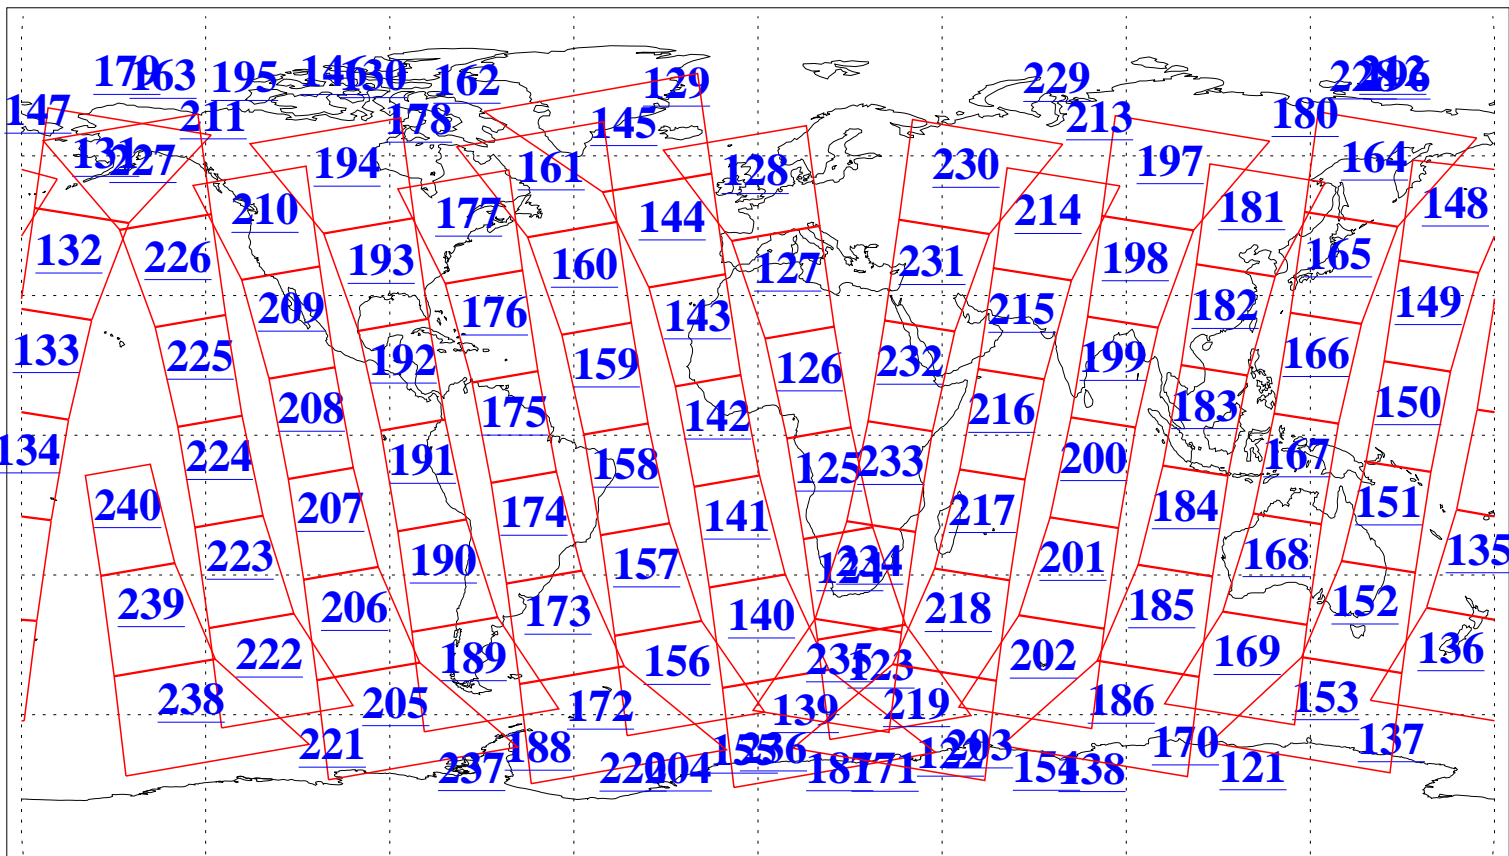

L1B Availability
AMSU Granules: 239
HSB Granules: 0
AIRS Granules: 240

30 Aug 2017
DoY 242
Aqua Day 5597
Granules: 1 to 120

Granules: 121 to 240

Legend: AMSU Available, HSB Available, AIRS Available

L1B Availability
AMSU Granules: 239
HSB Granules: 0
AIRS Granules: 240

30 Aug 2017
DoY 242
Aqua Day 5597

Ascending Granules

Descending Granules

Legend: AMSU Available, HSB Available, AIRS Available

L1B Availability
 AMSU Granules: 239
 HSB Granules: 0
 AIRS Granules: 240

30 Aug 2017
 DoY 242
 Aqua Day 5597