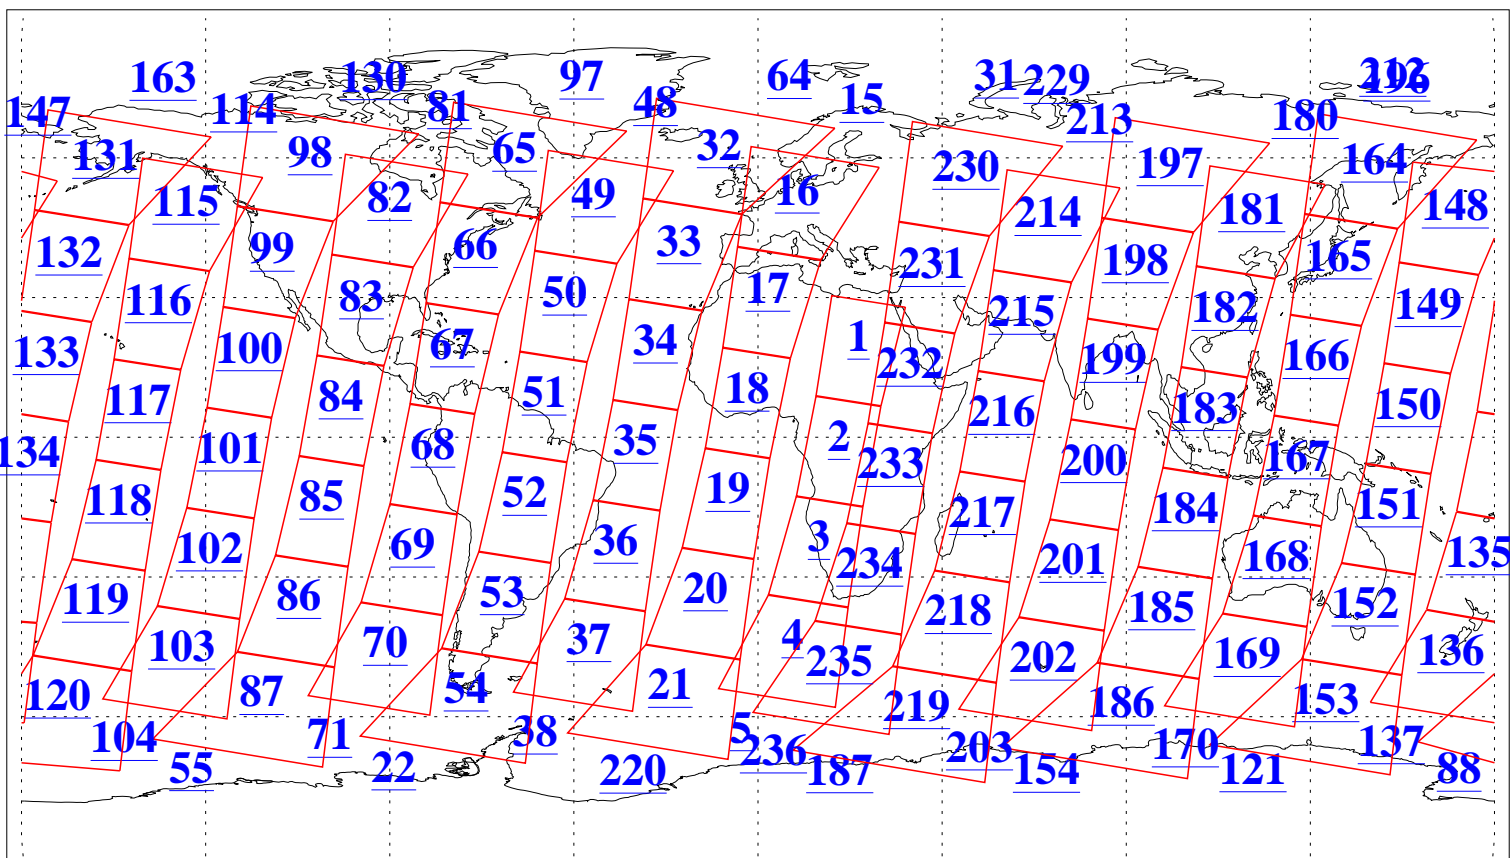

L1B Availability
AMSU Granules: 239
HSB Granules: 0
AIRS Granules: 240

30 Aug 2017
DoY 242
Aqua Day 5597
Granules: 1 to 120

Granules: 121 to 240

Legend: AMSU Available, HSB Available, AIRS Available

L1B Availability
AMSU Granules: 239
HSB Granules: 0
AIRS Granules: 240

30 Aug 2017
DoY 242
Aqua Day 5597

Ascending Granules

Descending Granules

Legend: AMSU Available, HSB Available, AIRS Available

L1B Availability
 AMSU Granules: 239
 HSB Granules: 0
 AIRS Granules: 240

30 Aug 2017
 DoY 242
 Aqua Day 5597