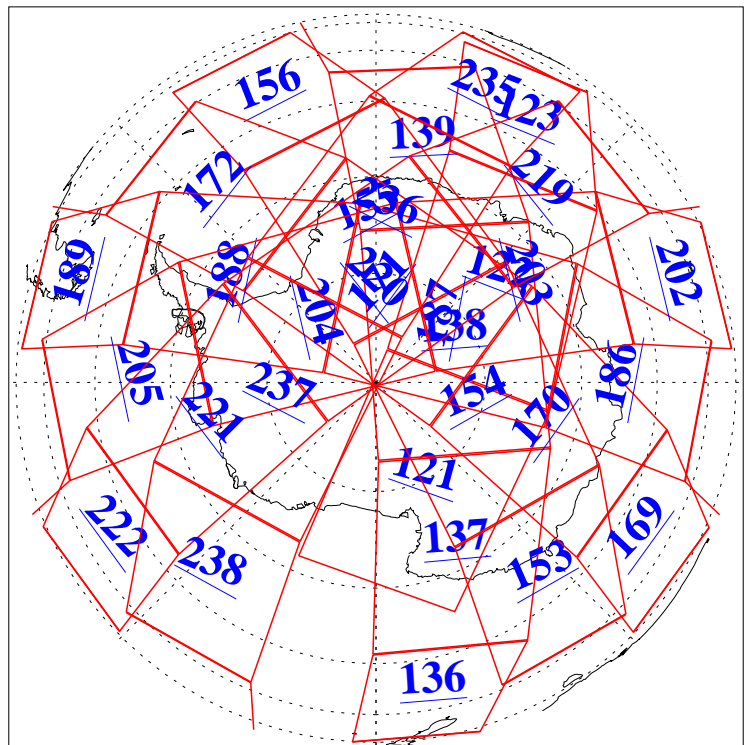

L1B Availability
AMSU Granules: 239
HSB Granules: 0
AIRS Granules: 240

30 Aug 2017
DoY 242
Aqua Day 5597
Granules: 1 to 120

Granules: 121 to 240

Legend: AMSU Available, HSB Available, AIRS Available

L1B Availability
AMSU Granules: 239
HSB Granules: 0
AIRS Granules: 240

30 Aug 2017
DoY 242
Aqua Day 5597

Ascending Granules

Descending Granules

Legend: AMSU Available, HSB Available, AIRS Available

L1B Availability
 AMSU Granules: 239
 HSB Granules: 0
 AIRS Granules: 240

30 Aug 2017
 DoY 242
 Aqua Day 5597

Northern Hemisphere Granules

Southern Hemisphere Granules

Legend: AMSU Available, ~~HSB Available~~, AIRS Available