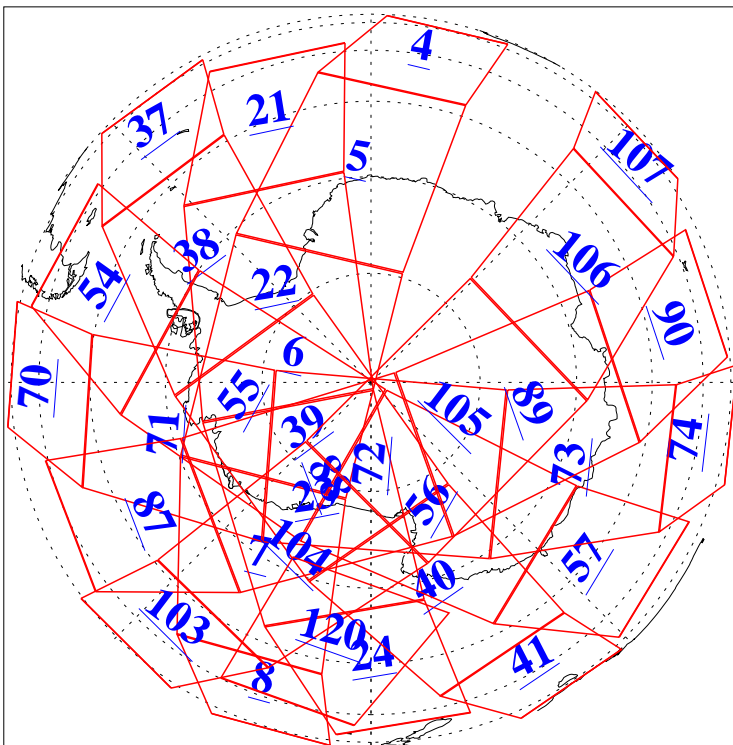

L1B Availability
AMSU Granules: 239
HSB Granules: 0
AIRS Granules: 240

30 Aug 2017
DoY 242
Aqua Day 5597
Granules: 1 to 120

Granules: 121 to 240

Legend: AMSU Available, HSB Available, AIRS Available

L1B Availability
AMSU Granules: 239
HSB Granules: 0
AIRS Granules: 240

30 Aug 2017
DoY 242
Aqua Day 5597

Ascending Granules

Descending Granules

Legend: AMSU Available, HSB Available, AIRS Available

L1B Availability
 AMSU Granules: 239
 HSB Granules: 0
 AIRS Granules: 240

30 Aug 2017
 DoY 242
 Aqua Day 5597

Northern Hemisphere Granules

Southern Hemisphere Granules

Legend: AMSU Available, ~~HSB Available~~, AIRS Available