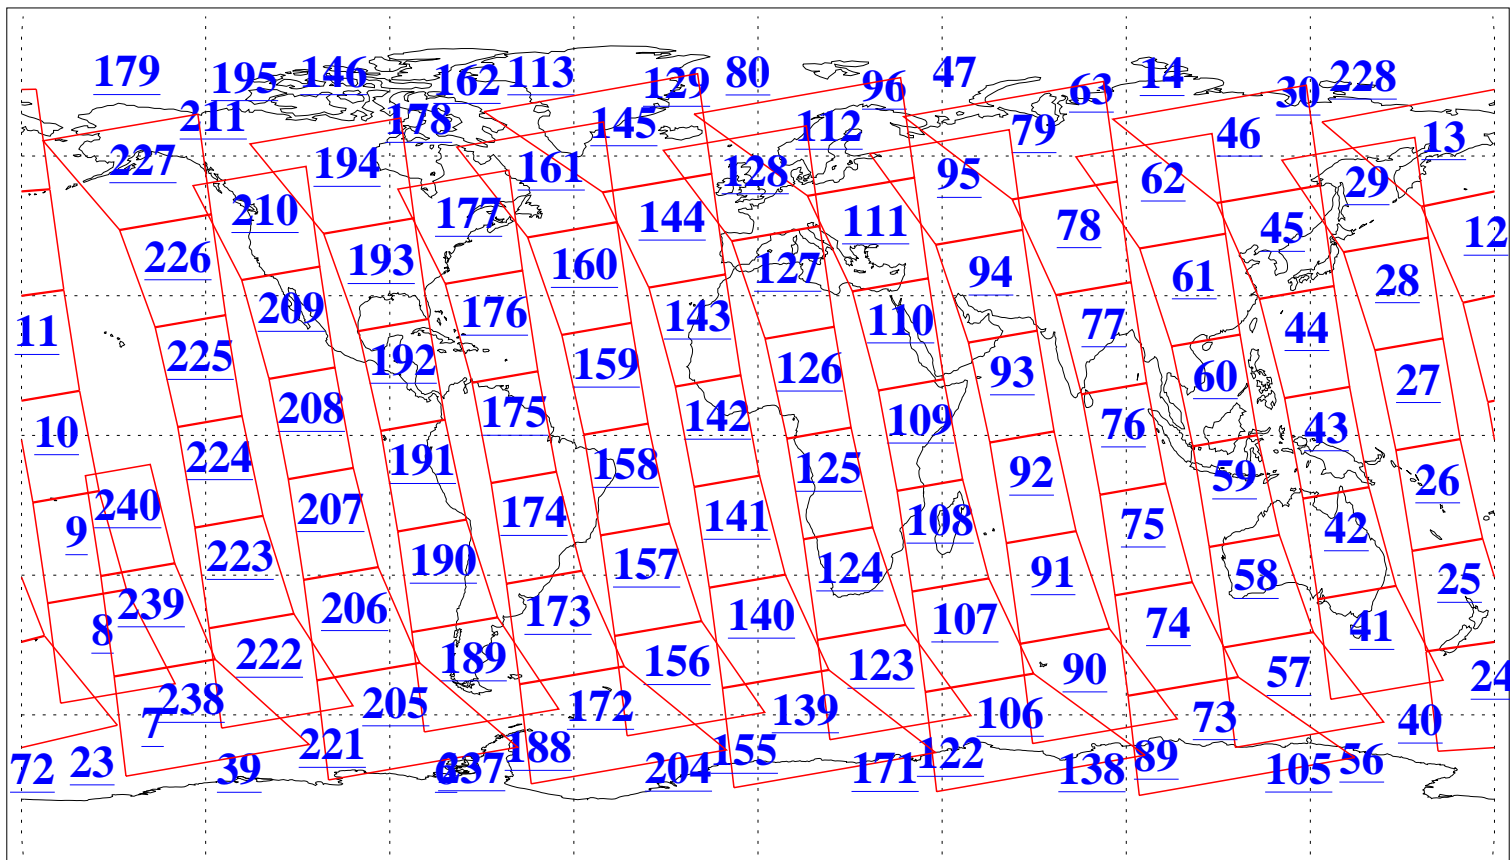

L1B Availability
AMSU Granules: 239
HSB Granules: 0
AIRS Granules: 240

30 Aug 2017
DoY 242
Aqua Day 5597
Granules: 1 to 120

Granules: 121 to 240

Legend: AMSU Available, HSB Available, AIRS Available

L1B Availability
AMSU Granules: 239
HSB Granules: 0
AIRS Granules: 240

30 Aug 2017
DoY 242
Aqua Day 5597

Ascending Granules

Descending Granules

Legend: AMSU Available, HSB Available, AIRS Available

L1B Availability
 AMSU Granules: 239
 HSB Granules: 0
 AIRS Granules: 240

30 Aug 2017
 DoY 242
 Aqua Day 5597