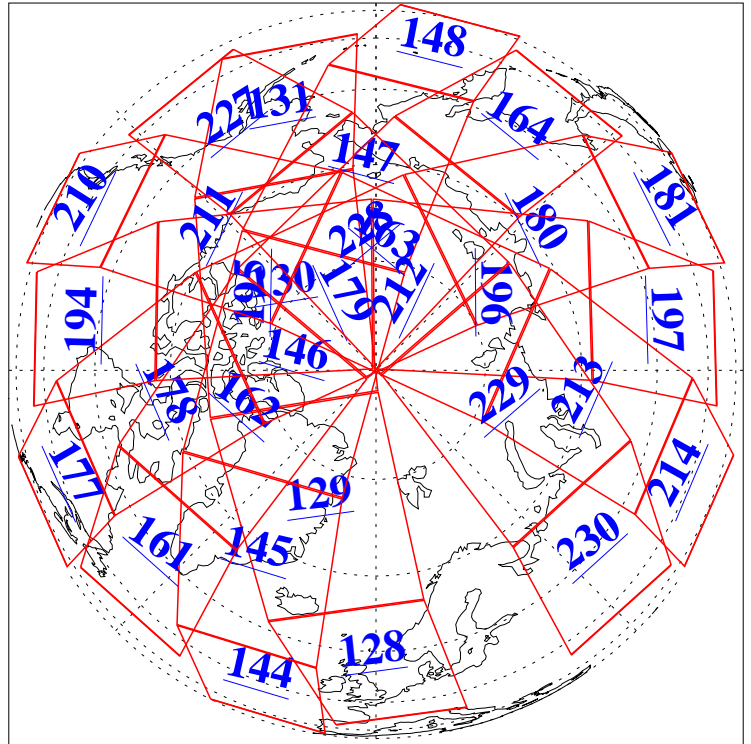

L1B Availability
AMSU Granules: 239
HSB Granules: 0
AIRS Granules: 240

30 Aug 2017
DoY 242
Aqua Day 5597

Northern Hemisphere Granules

Southern Hemisphere Granules