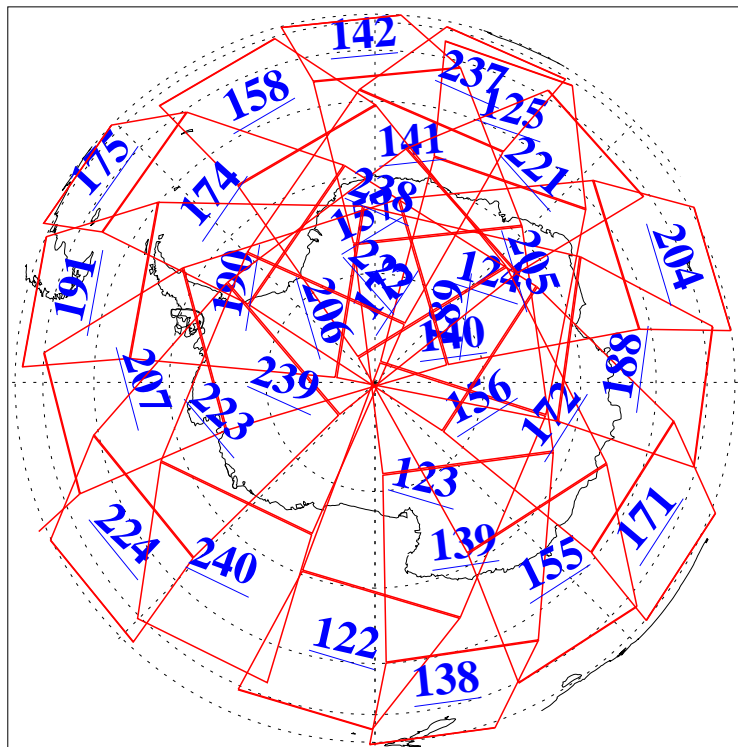

L1B Availability  
AMSU Granules: 240  
HSB Granules: 0  
AIRS Granules: 240

28 Aug 2017  
DoY 240  
Aqua Day 5595  
Granules: 1 to 120

Granules: 121 to 240

Legend: AMSU Available, HSB Available, AIRS Available

L1B Availability  
AMSU Granules: 240  
HSB Granules: 0  
AIRS Granules: 240

28 Aug 2017  
DoY 240  
Aqua Day 5595

Ascending Granules

Descending Granules

Legend: AMSU Available, HSB Available, AIRS Available

L1B Availability  
 AMSU Granules: 240  
 HSB Granules: 0  
 AIRS Granules: 240

28 Aug 2017  
 DoY 240  
 Aqua Day 5595

Northern Hemisphere Granules

Southern Hemisphere Granules

Legend: AMSU Available, HSB Available, AIRS Available