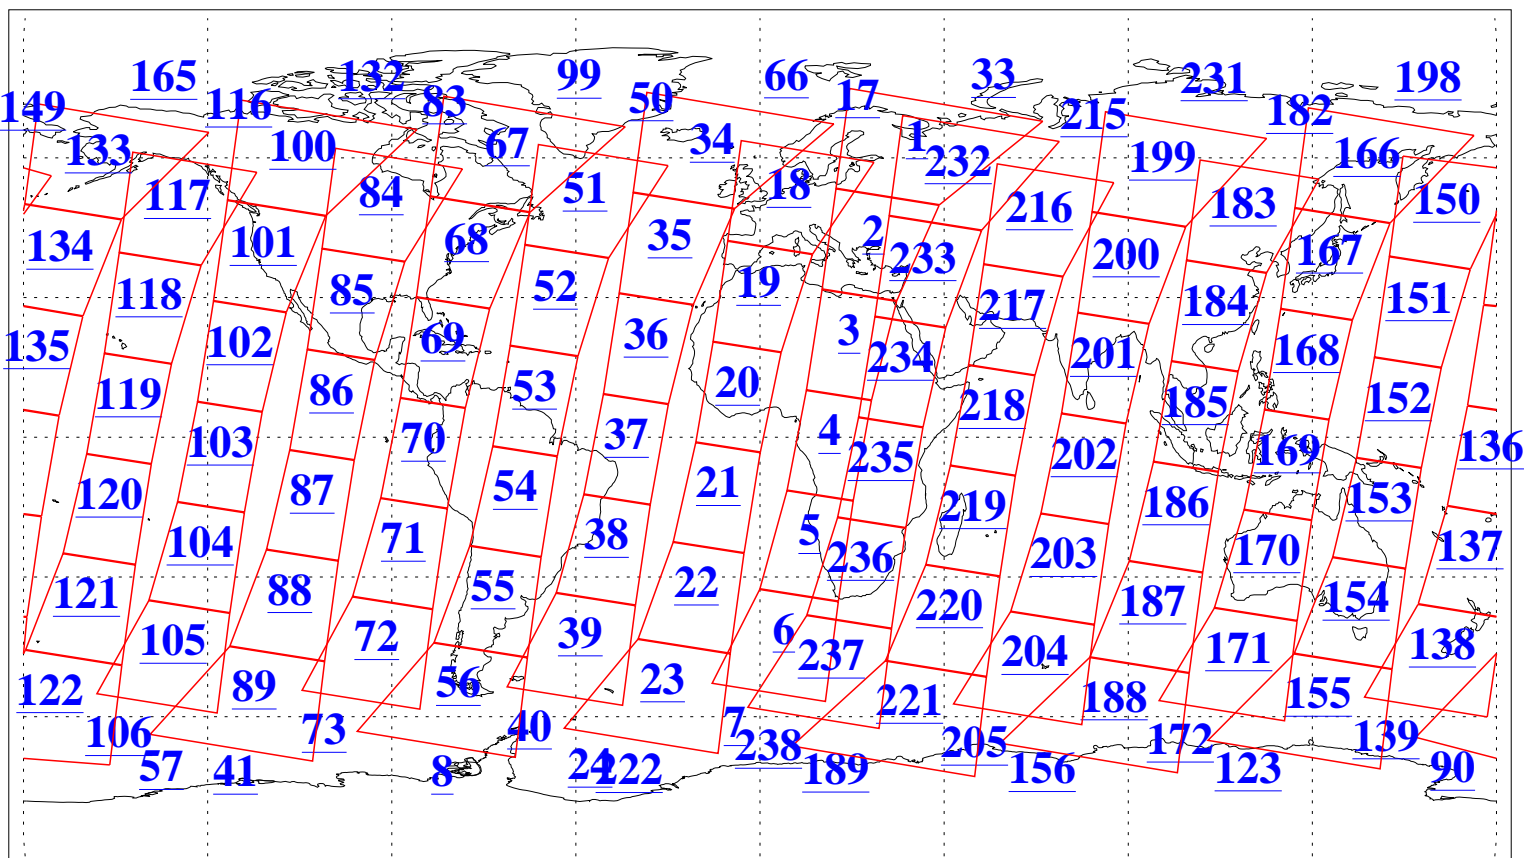

L1B Availability  
AMSU Granules: 240  
HSB Granules: 0  
AIRS Granules: 240

28 Aug 2017  
DoY 240  
Aqua Day 5595  
Granules: 1 to 120

Granules: 121 to 240

Legend: AMSU Available, HSB Available, AIRS Available

L1B Availability  
AMSU Granules: 240  
HSB Granules: 0  
AIRS Granules: 240

28 Aug 2017  
DoY 240  
Aqua Day 5595

Ascending Granules

Descending Granules

Legend: AMSU Available, HSB Available, AIRS Available

L1B Availability  
 AMSU Granules: 240  
 HSB Granules: 0  
 AIRS Granules: 240

28 Aug 2017  
 DoY 240  
 Aqua Day 5595

Northern Hemisphere Granules

Southern Hemisphere Granules

Legend: AMSU Available, HSB Available, AIRS Available