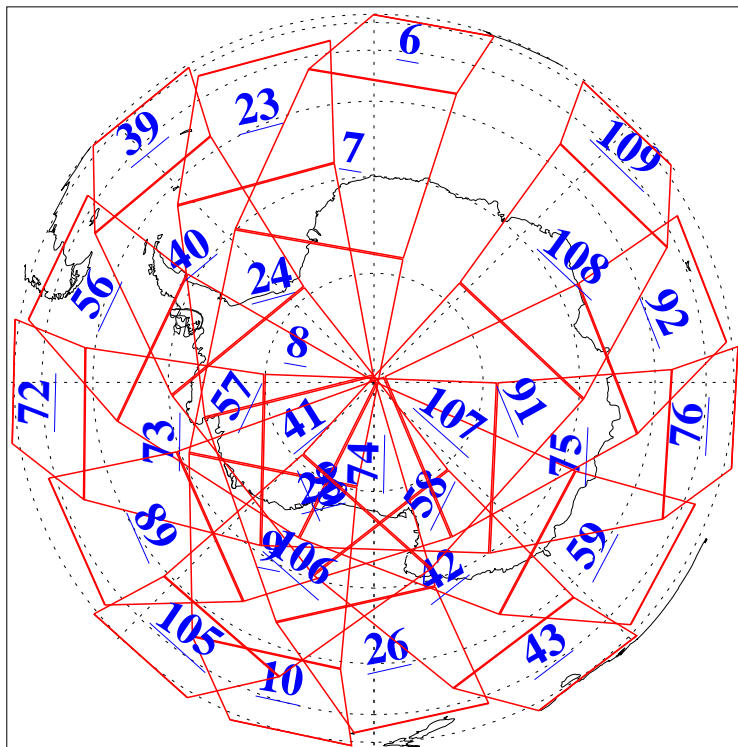

L1B Availability  
AMSU Granules: 240  
HSB Granules: 0  
AIRS Granules: 240

28 Aug 2017  
DoY 240  
Aqua Day 5595  
Granules: 1 to 120

Granules: 121 to 240

Legend: AMSU Available, HSB Available, AIRS Available

L1B Availability  
AMSU Granules: 240  
HSB Granules: 0  
AIRS Granules: 240

28 Aug 2017  
DoY 240  
Aqua Day 5595

Ascending Granules

Descending Granules

Legend: AMSU Available, HSB Available, AIRS Available

L1B Availability  
 AMSU Granules: 240  
 HSB Granules: 0  
 AIRS Granules: 240

28 Aug 2017  
 DoY 240  
 Aqua Day 5595

Northern Hemisphere Granules

Southern Hemisphere Granules

Legend: AMSU Available, HSB Available, AIRS Available