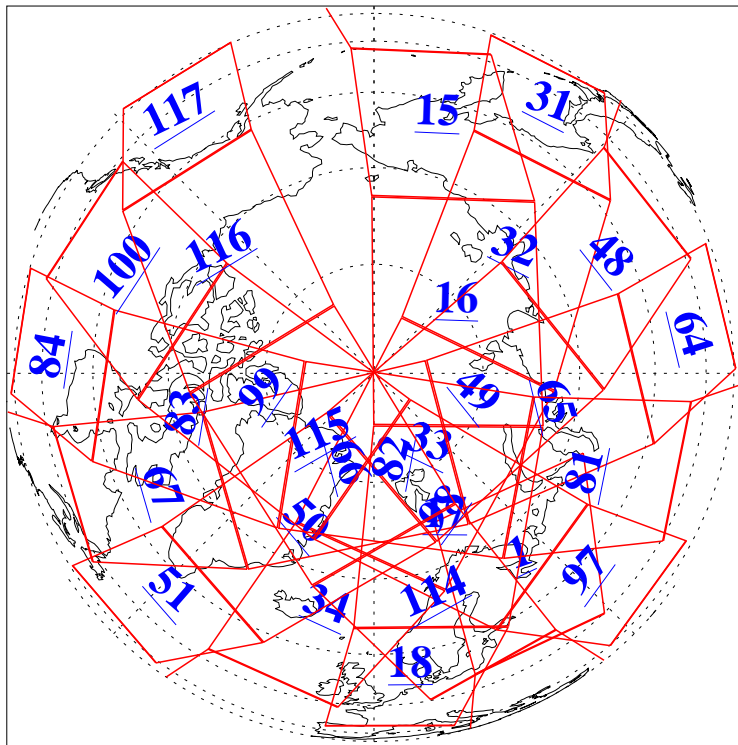

L1B Availability  
AMSU Granules: 240  
HSB Granules: 0  
AIRS Granules: 240

28 Aug 2017  
DoY 240  
Aqua Day 5595  
Granules: 1 to 120

Granules: 121 to 240

Legend: AMSU Available, HSB Available, AIRS Available

L1B Availability  
AMSU Granules: 240  
HSB Granules: 0  
AIRS Granules: 240

28 Aug 2017  
DoY 240  
Aqua Day 5595

Ascending Granules

Descending Granules

Legend: AMSU Available, HSB Available, AIRS Available

L1B Availability  
 AMSU Granules: 240  
 HSB Granules: 0  
 AIRS Granules: 240

28 Aug 2017  
 DoY 240  
 Aqua Day 5595

Northern Hemisphere Granules

Southern Hemisphere Granules

Legend: AMSU Available, HSB Available, AIRS Available