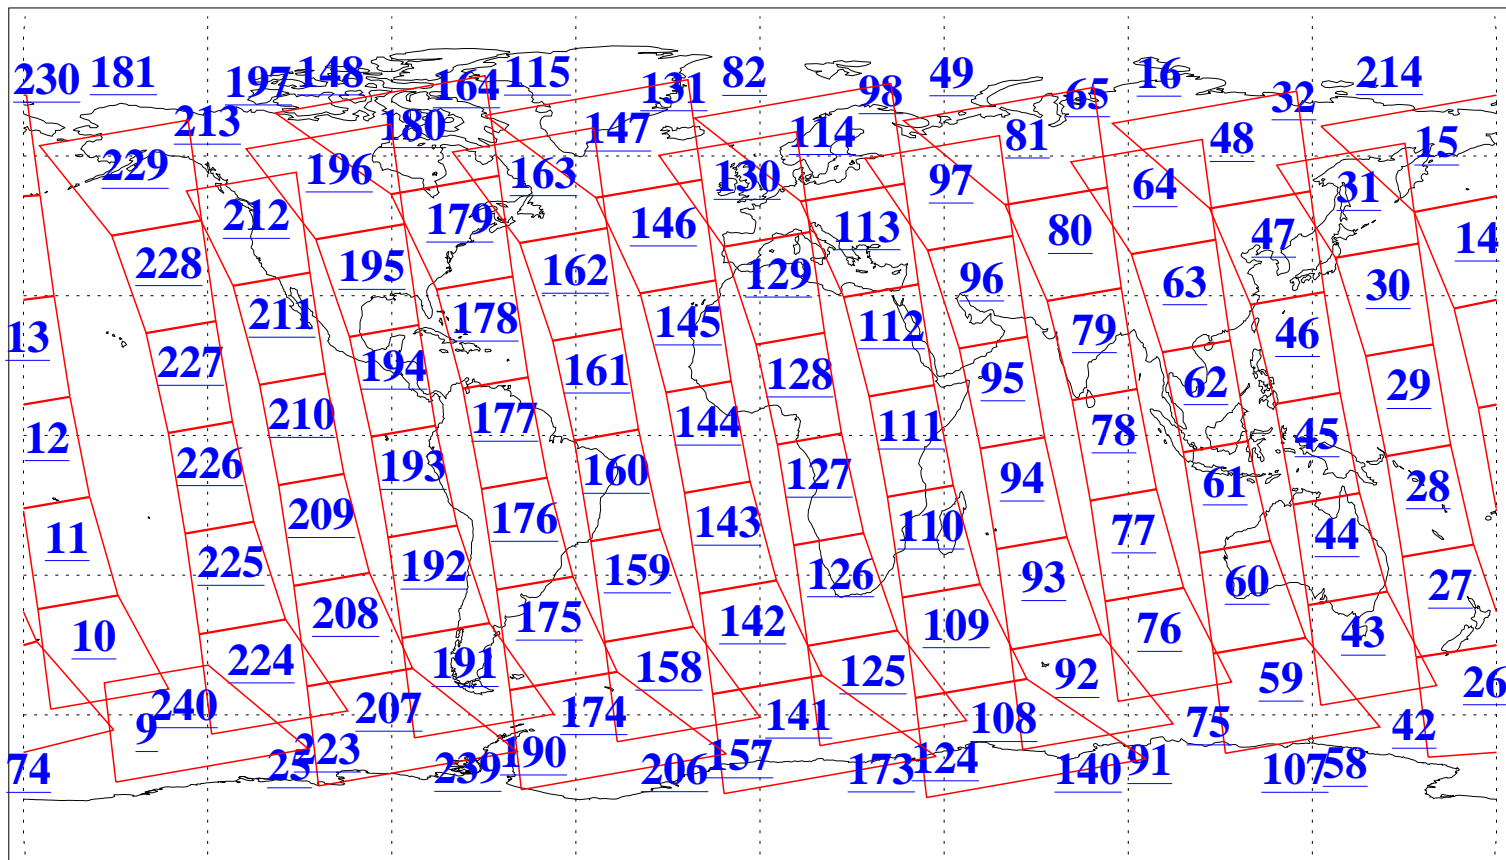

L1B Availability  
AMSU Granules: 240  
HSB Granules: 0  
AIRS Granules: 240

28 Aug 2017  
DoY 240  
Aqua Day 5595  
Granules: 1 to 120

Granules: 121 to 240

Legend: AMSU Available, HSB Available, AIRS Available

L1B Availability  
AMSU Granules: 240  
HSB Granules: 0  
AIRS Granules: 240

28 Aug 2017  
DoY 240  
Aqua Day 5595

Ascending Granules

Descending Granules

Legend: AMSU Available, HSB Available, AIRS Available

L1B Availability  
 AMSU Granules: 240  
 HSB Granules: 0  
 AIRS Granules: 240

28 Aug 2017  
 DoY 240  
 Aqua Day 5595

Northern Hemisphere Granules

Southern Hemisphere Granules

Legend: AMSU Available, HSB Available, AIRS Available