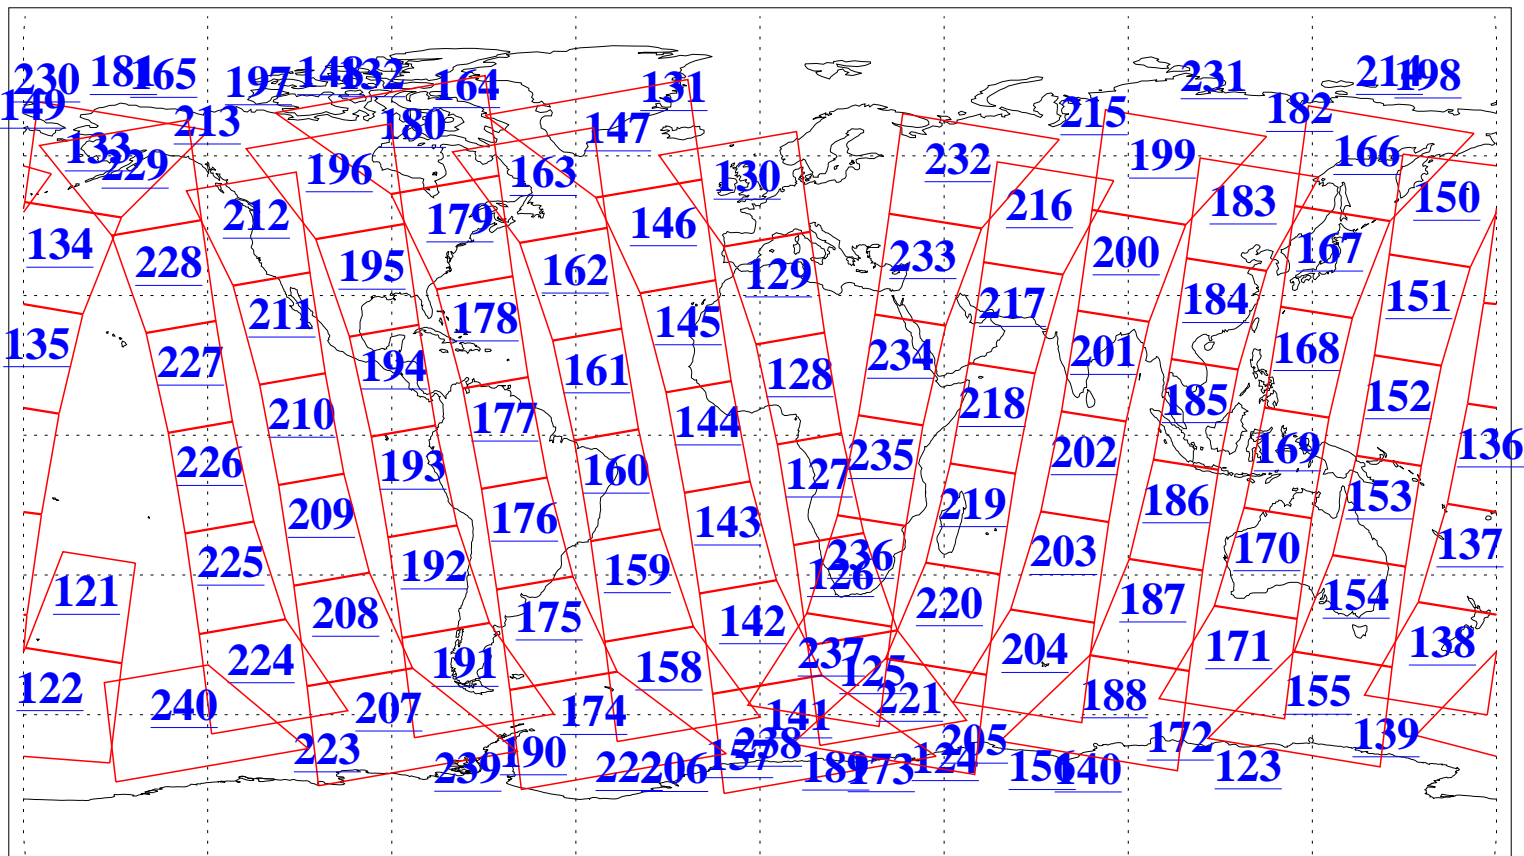

L1B Availability  
AMSU Granules: 240  
HSB Granules: 0  
AIRS Granules: 240

28 Aug 2017  
DoY 240  
Aqua Day 5595  
Granules: 1 to 120

Granules: 121 to 240

Legend: AMSU Available, HSB Available, AIRS Available

L1B Availability  
AMSU Granules: 240  
HSB Granules: 0  
AIRS Granules: 240

28 Aug 2017  
DoY 240  
Aqua Day 5595

Ascending Granules

Descending Granules

Legend: AMSU Available, HSB Available, AIRS Available

L1B Availability  
 AMSU Granules: 240  
 HSB Granules: 0  
 AIRS Granules: 240

28 Aug 2017  
 DoY 240  
 Aqua Day 5595

Northern Hemisphere Granules

Southern Hemisphere Granules

Legend: AMSU Available, HSB Available, AIRS Available