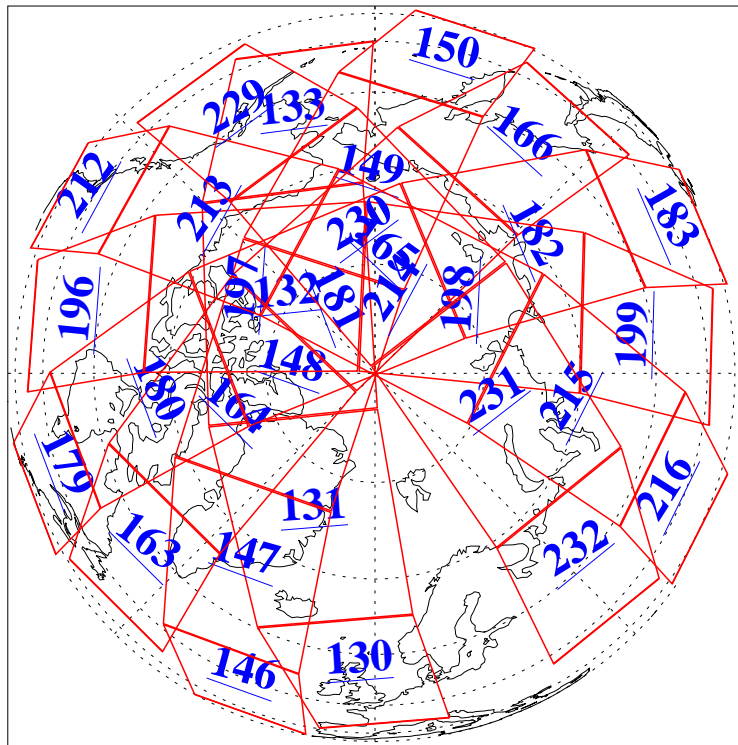

L1B Availability  
AMSU Granules: 240  
HSB Granules: 0  
AIRS Granules: 240

28 Aug 2017  
DoY 240  
Aqua Day 5595  
Granules: 1 to 120

Granules: 121 to 240

Legend: AMSU Available, HSB Available, AIRS Available

L1B Availability  
AMSU Granules: 240  
HSB Granules: 0  
AIRS Granules: 240

28 Aug 2017  
DoY 240  
Aqua Day 5595

Ascending Granules

Descending Granules

Legend: AMSU Available, HSB Available, AIRS Available

L1B Availability  
 AMSU Granules: 240  
 HSB Granules: 0  
 AIRS Granules: 240

28 Aug 2017  
 DoY 240  
 Aqua Day 5595

Northern Hemisphere Granules

Southern Hemisphere Granules

Legend: AMSU Available, HSB Available, AIRS Available