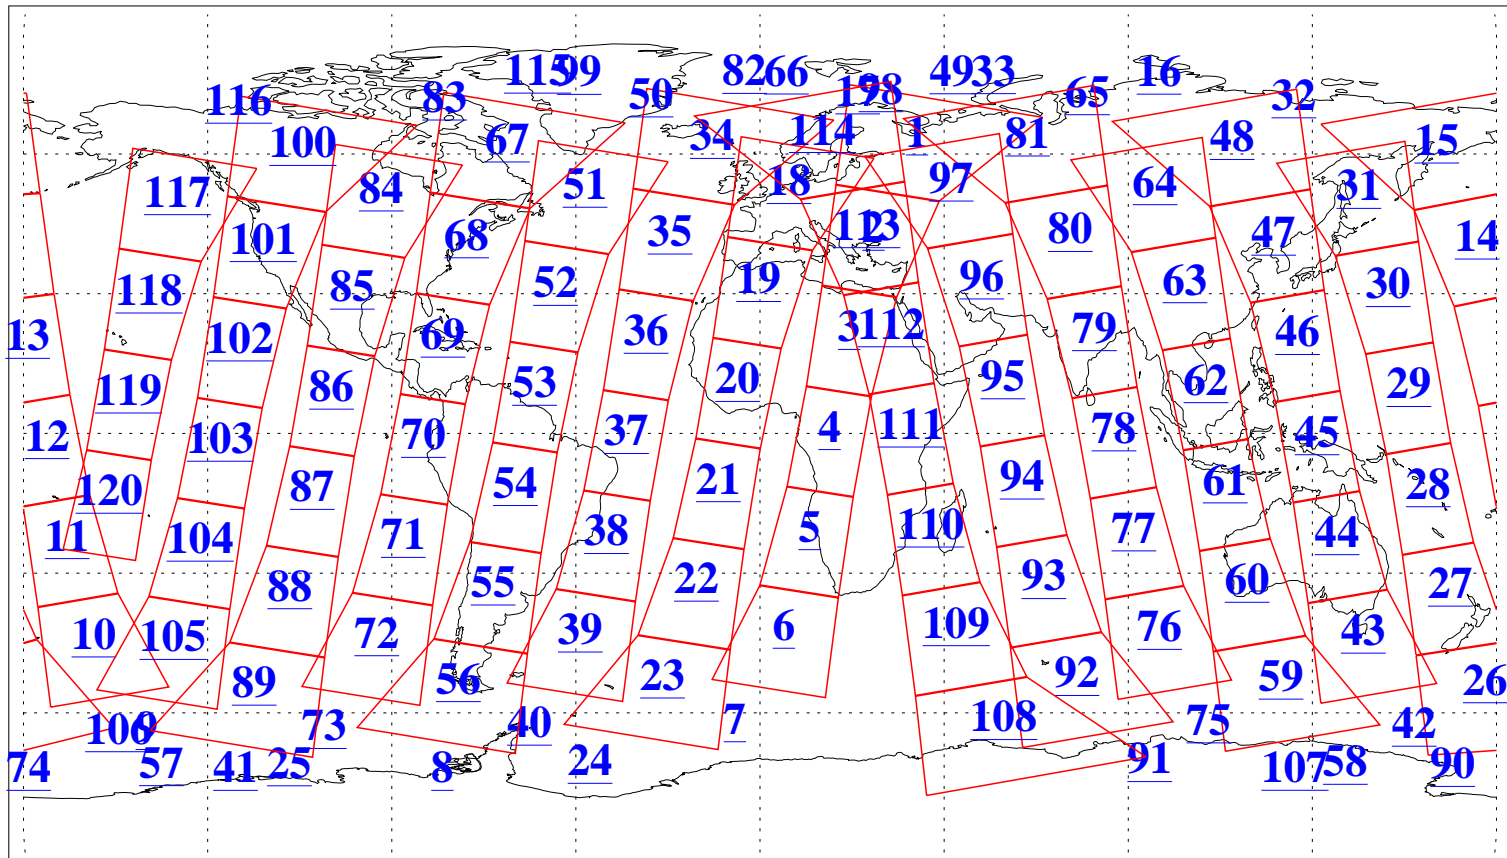

L1B Availability  
AMSU Granules: 240  
HSB Granules: 0  
AIRS Granules: 240

28 Aug 2017  
DoY 240  
Aqua Day 5595  
Granules: 1 to 120

Granules: 121 to 240

Legend: AMSU Available, HSB Available, AIRS Available

L1B Availability  
AMSU Granules: 240  
HSB Granules: 0  
AIRS Granules: 240

28 Aug 2017  
DoY 240  
Aqua Day 5595

Ascending Granules

Descending Granules

Legend: AMSU Available, HSB Available, AIRS Available

L1B Availability  
 AMSU Granules: 240  
 HSB Granules: 0  
 AIRS Granules: 240

28 Aug 2017  
 DoY 240  
 Aqua Day 5595

Northern Hemisphere Granules

Southern Hemisphere Granules

Legend: AMSU Available, HSB Available, AIRS Available