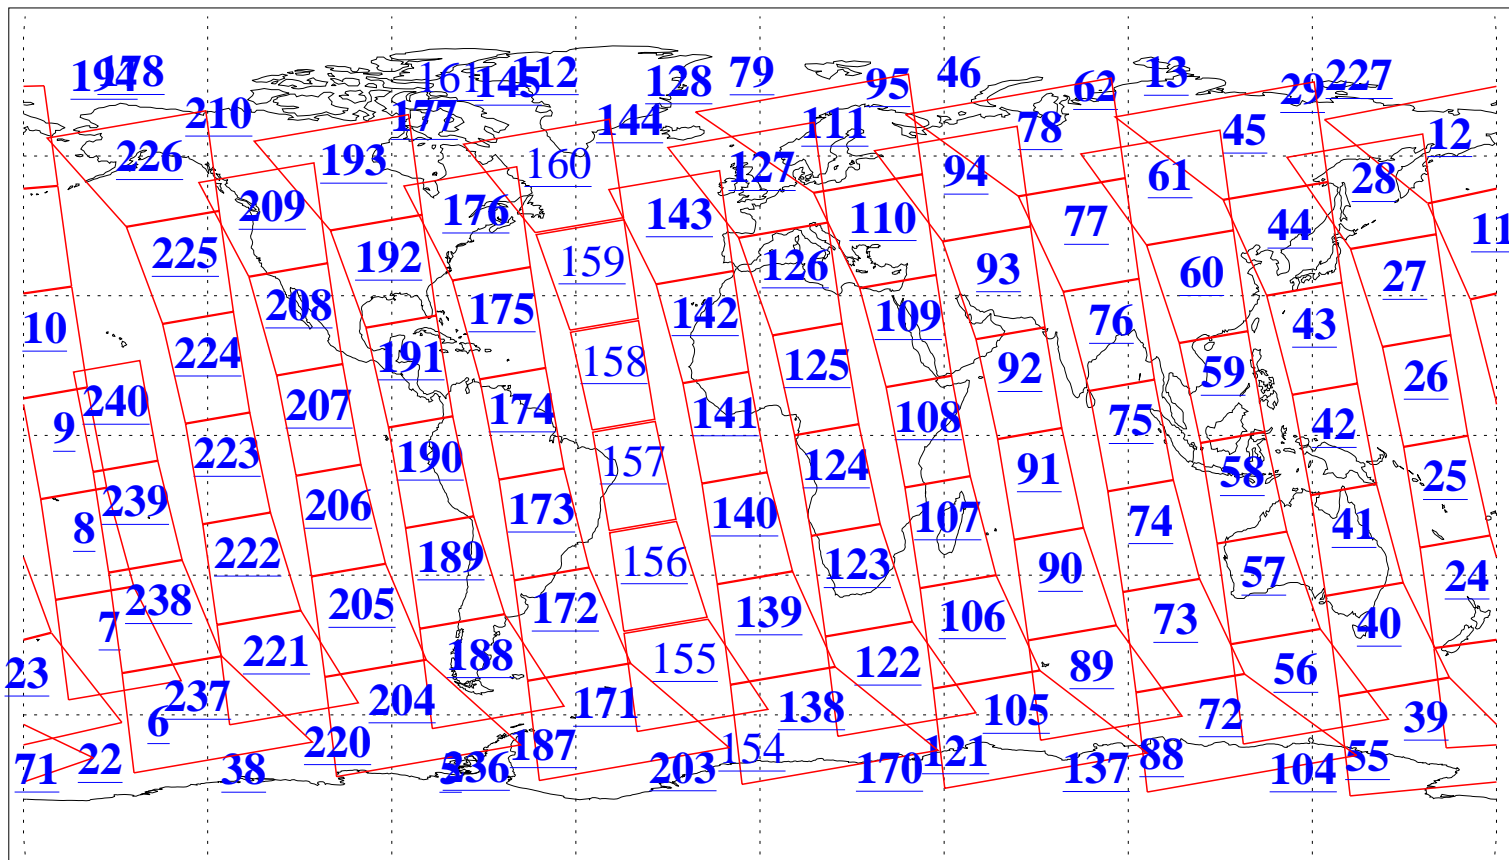

L1B Availability  
AMSU Granules: 238  
HSB Granules: 0  
AIRS Granules: 224

23 Aug 2017  
DoY 235  
Aqua Day 5590  
Granules: 1 to 120

Granules: 121 to 240

Legend: AMSU Available, HSB Available, AIRS Available

L1B Availability  
AMSU Granules: 238  
HSB Granules: 0  
AIRS Granules: 224

23 Aug 2017  
DoY 235  
Aqua Day 5590

Ascending Granules

Descending Granules

Legend: AMSU Available, HSB Available, AIRS Available

L1B Availability  
 AMSU Granules: 238  
 HSB Granules: 0  
 AIRS Granules: 224

23 Aug 2017  
 DoY 235  
 Aqua Day 5590

Northern Hemisphere Granules

Southern Hemisphere Granules

Legend: AMSU Available, HSB Available, AIRS Available