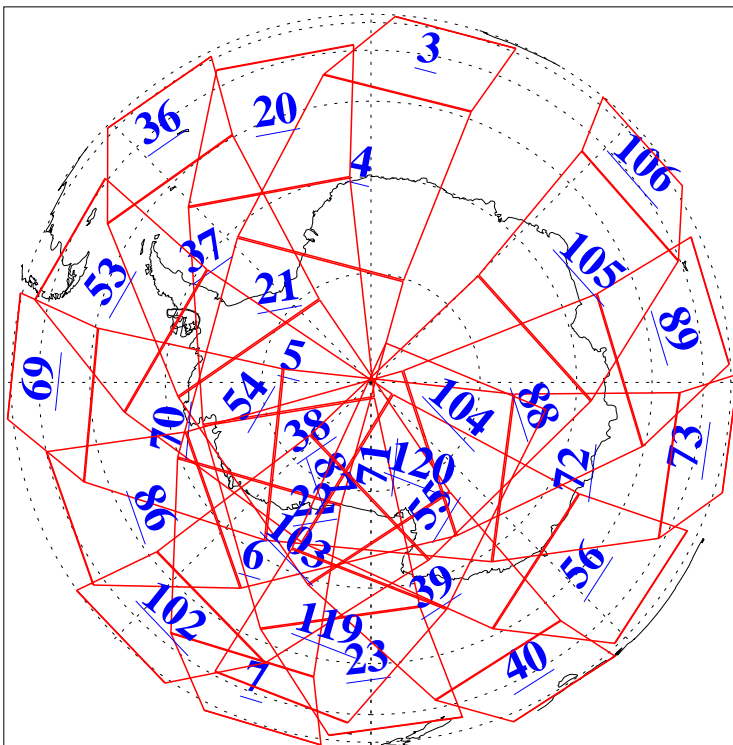

L1B Availability  
AMSU Granules: 238  
HSB Granules: 0  
AIRS Granules: 224

23 Aug 2017  
DoY 235  
Aqua Day 5590  
Granules: 1 to 120

Granules: 121 to 240

Legend: AMSU Available, HSB Available, AIRS Available

L1B Availability  
AMSU Granules: 238  
HSB Granules: 0  
AIRS Granules: 224

23 Aug 2017  
DoY 235  
Aqua Day 5590

Ascending Granules

Descending Granules

Legend: AMSU Available, HSB Available, AIRS Available

L1B Availability  
 AMSU Granules: 238  
 HSB Granules: 0  
 AIRS Granules: 224

23 Aug 2017  
 DoY 235  
 Aqua Day 5590

Northern Hemisphere Granules

Southern Hemisphere Granules

Legend: AMSU Available, HSB Available, AIRS Available