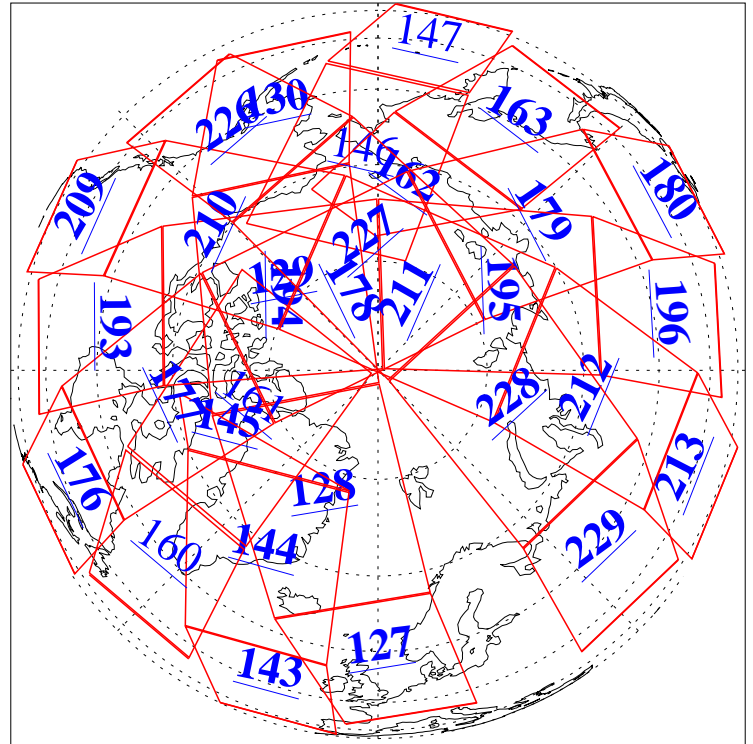

L1B Availability  
AMSU Granules: 238  
HSB Granules: 0  
AIRS Granules: 224

23 Aug 2017  
DoY 235  
Aqua Day 5590

Ascending Granules

Descending Granules

Legend: AMSU Available, HSB Available, AIRS Available

L1B Availability  
 AMSU Granules: 238  
 HSB Granules: 0  
 AIRS Granules: 224

23 Aug 2017  
 DoY 235  
 Aqua Day 5590

Northern Hemisphere Granules

Southern Hemisphere Granules

Legend: AMSU Available, HSB Available, AIRS Available