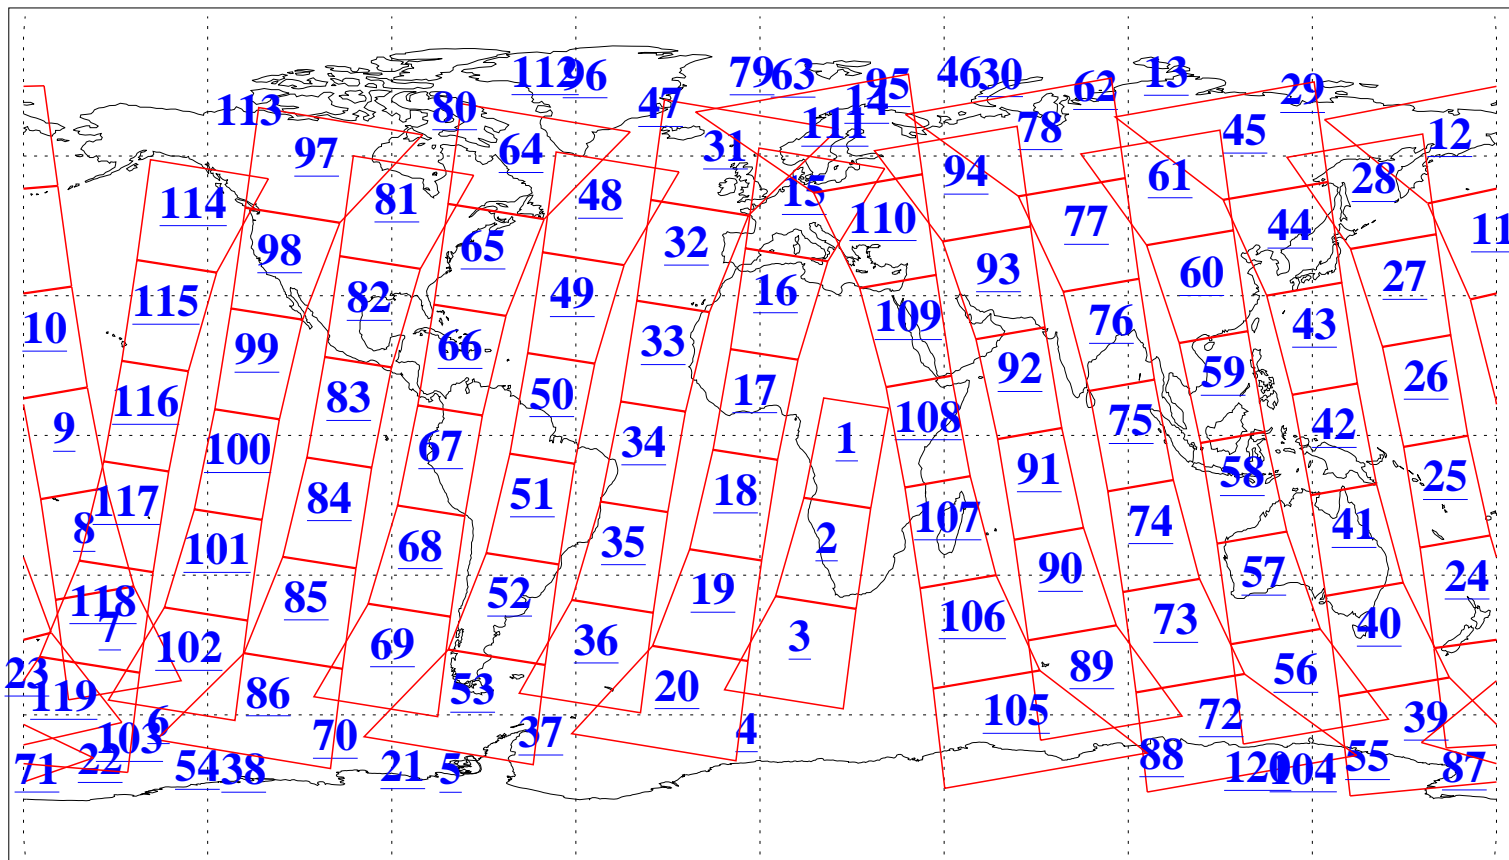

L1B Availability  
AMSU Granules: 238  
HSB Granules: 0  
AIRS Granules: 224

23 Aug 2017  
DoY 235  
Aqua Day 5590  
Granules: 1 to 120

Granules: 121 to 240

Legend: AMSU Available, HSB Available, AIRS Available

L1B Availability  
AMSU Granules: 238  
HSB Granules: 0  
AIRS Granules: 224

23 Aug 2017  
DoY 235  
Aqua Day 5590

Ascending Granules

Descending Granules

Legend: AMSU Available, HSB Available, AIRS Available

L1B Availability  
 AMSU Granules: 238  
 HSB Granules: 0  
 AIRS Granules: 224

23 Aug 2017  
 DoY 235  
 Aqua Day 5590

Northern Hemisphere Granules

Southern Hemisphere Granules

Legend: AMSU Available, HSB Available, AIRS Available