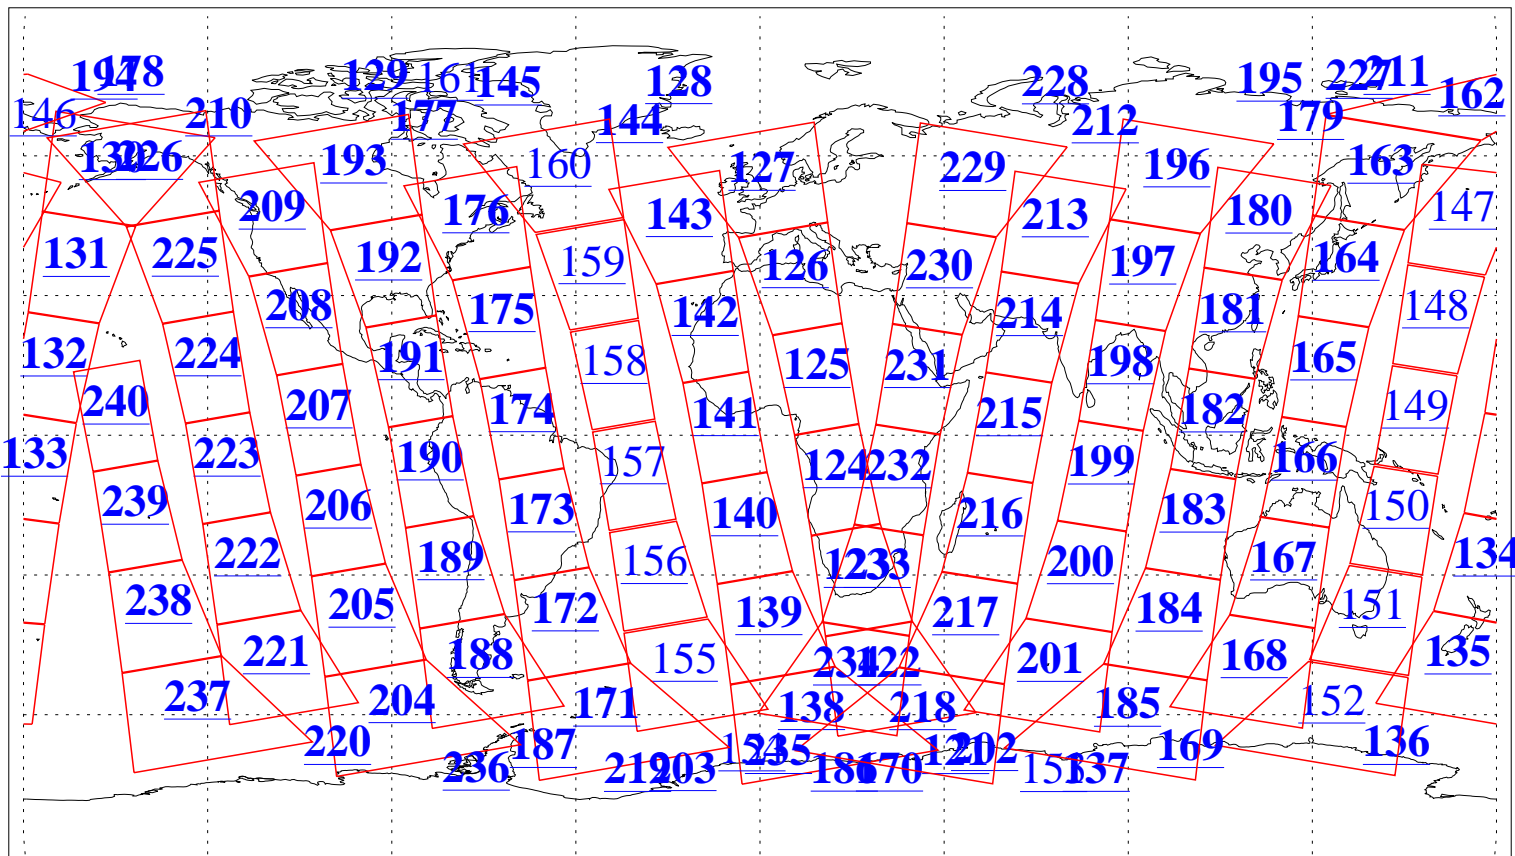

L1B Availability  
AMSU Granules: 238  
HSB Granules: 0  
AIRS Granules: 224

23 Aug 2017  
DoY 235  
Aqua Day 5590  
Granules: 1 to 120

Granules: 121 to 240

Legend: AMSU Available, HSB Available, AIRS Available

L1B Availability  
AMSU Granules: 238  
HSB Granules: 0  
AIRS Granules: 224

23 Aug 2017  
DoY 235  
Aqua Day 5590

Ascending Granules

Descending Granules

Legend: AMSU Available, HSB Available, AIRS Available

L1B Availability  
 AMSU Granules: 238  
 HSB Granules: 0  
 AIRS Granules: 224

23 Aug 2017  
 DoY 235  
 Aqua Day 5590

Northern Hemisphere Granules

Southern Hemisphere Granules

Legend: AMSU Available, HSB Available, AIRS Available