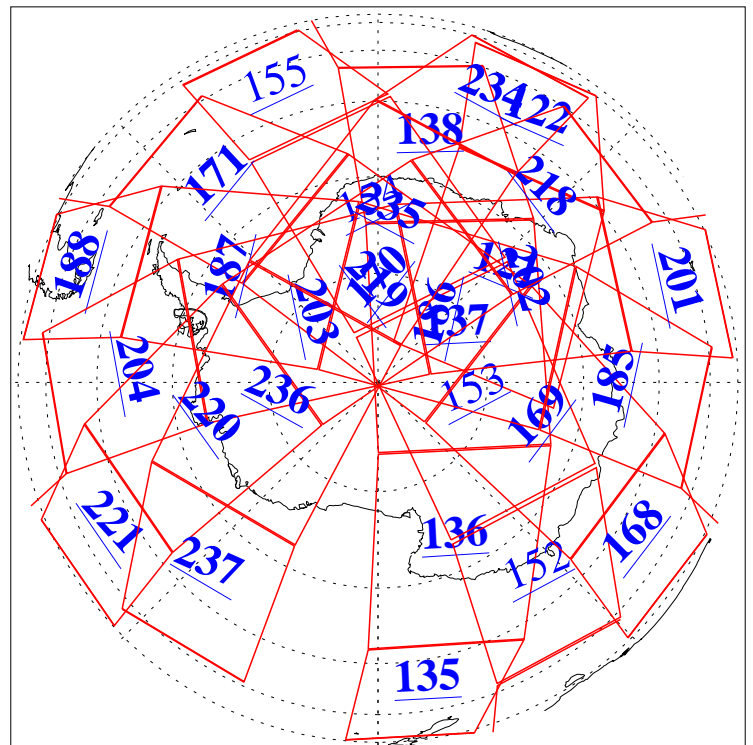

L1B Availability  
AMSU Granules: 238  
HSB Granules: 0  
AIRS Granules: 224

23 Aug 2017  
DoY 235  
Aqua Day 5590  
Granules: 1 to 120

Granules: 121 to 240

Legend: AMSU Available, HSB Available, AIRS Available

L1B Availability  
AMSU Granules: 238  
HSB Granules: 0  
AIRS Granules: 224

23 Aug 2017  
DoY 235  
Aqua Day 5590

Ascending Granules

Descending Granules

Legend: AMSU Available, HSB Available, AIRS Available

L1B Availability  
 AMSU Granules: 238  
 HSB Granules: 0  
 AIRS Granules: 224

23 Aug 2017  
 DoY 235  
 Aqua Day 5590

Northern Hemisphere Granules

Southern Hemisphere Granules

Legend: AMSU Available, HSB Available, AIRS Available