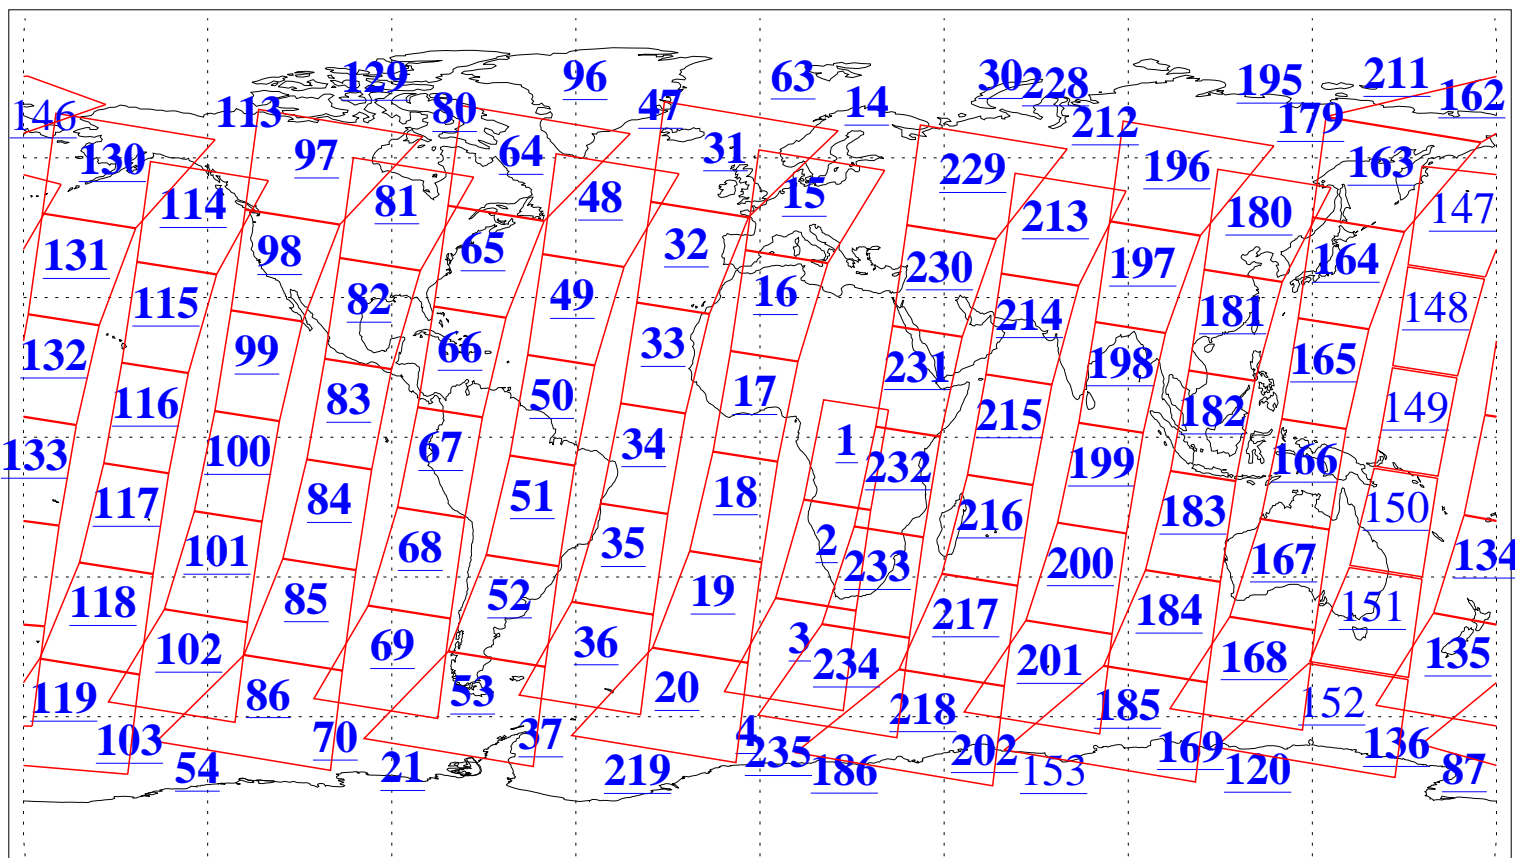

L1B Availability  
AMSU Granules: 238  
HSB Granules: 0  
AIRS Granules: 224

23 Aug 2017  
DoY 235  
Aqua Day 5590  
Granules: 1 to 120

Granules: 121 to 240

Legend: AMSU Available, HSB Available, AIRS Available

L1B Availability  
AMSU Granules: 238  
HSB Granules: 0  
AIRS Granules: 224

23 Aug 2017  
DoY 235  
Aqua Day 5590

Ascending Granules

Descending Granules

Legend: AMSU Available, HSB Available, AIRS Available

L1B Availability  
 AMSU Granules: 238  
 HSB Granules: 0  
 AIRS Granules: 224

23 Aug 2017  
 DoY 235  
 Aqua Day 5590

Northern Hemisphere Granules

Southern Hemisphere Granules

Legend: AMSU Available, HSB Available, AIRS Available