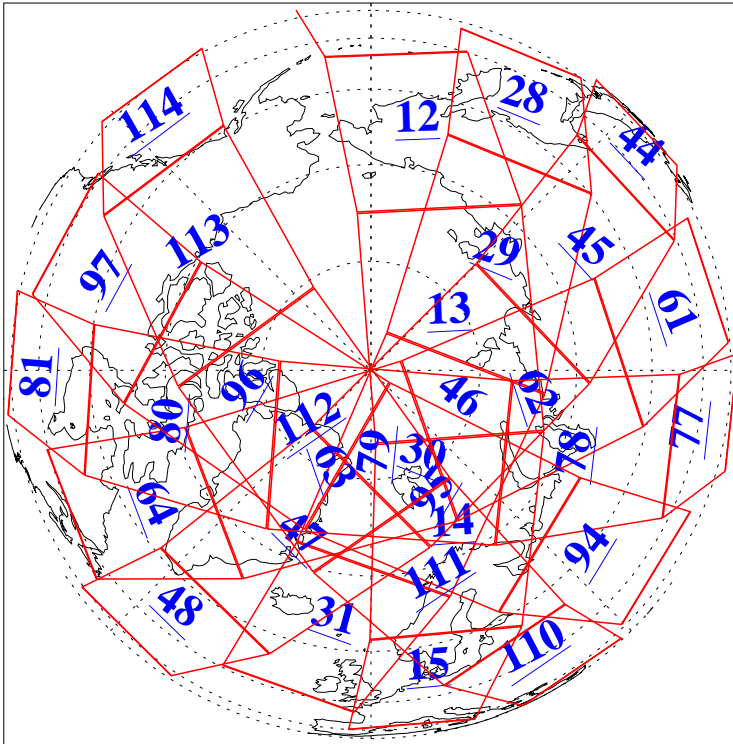

L1B Availability  
AMSU Granules: 238  
HSB Granules: 0  
AIRS Granules: 224

23 Aug 2017  
DoY 235  
Aqua Day 5590  
Granules: 1 to 120

Granules: 121 to 240

Legend: AMSU Available, HSB Available, AIRS Available

L1B Availability  
AMSU Granules: 238  
HSB Granules: 0  
AIRS Granules: 224

23 Aug 2017  
DoY 235  
Aqua Day 5590

Ascending Granules

Descending Granules

Legend: AMSU Available, HSB Available, AIRS Available

L1B Availability  
 AMSU Granules: 238  
 HSB Granules: 0  
 AIRS Granules: 224

23 Aug 2017  
 DoY 235  
 Aqua Day 5590

Northern Hemisphere Granules

Southern Hemisphere Granules

Legend: AMSU Available, HSB Available, AIRS Available