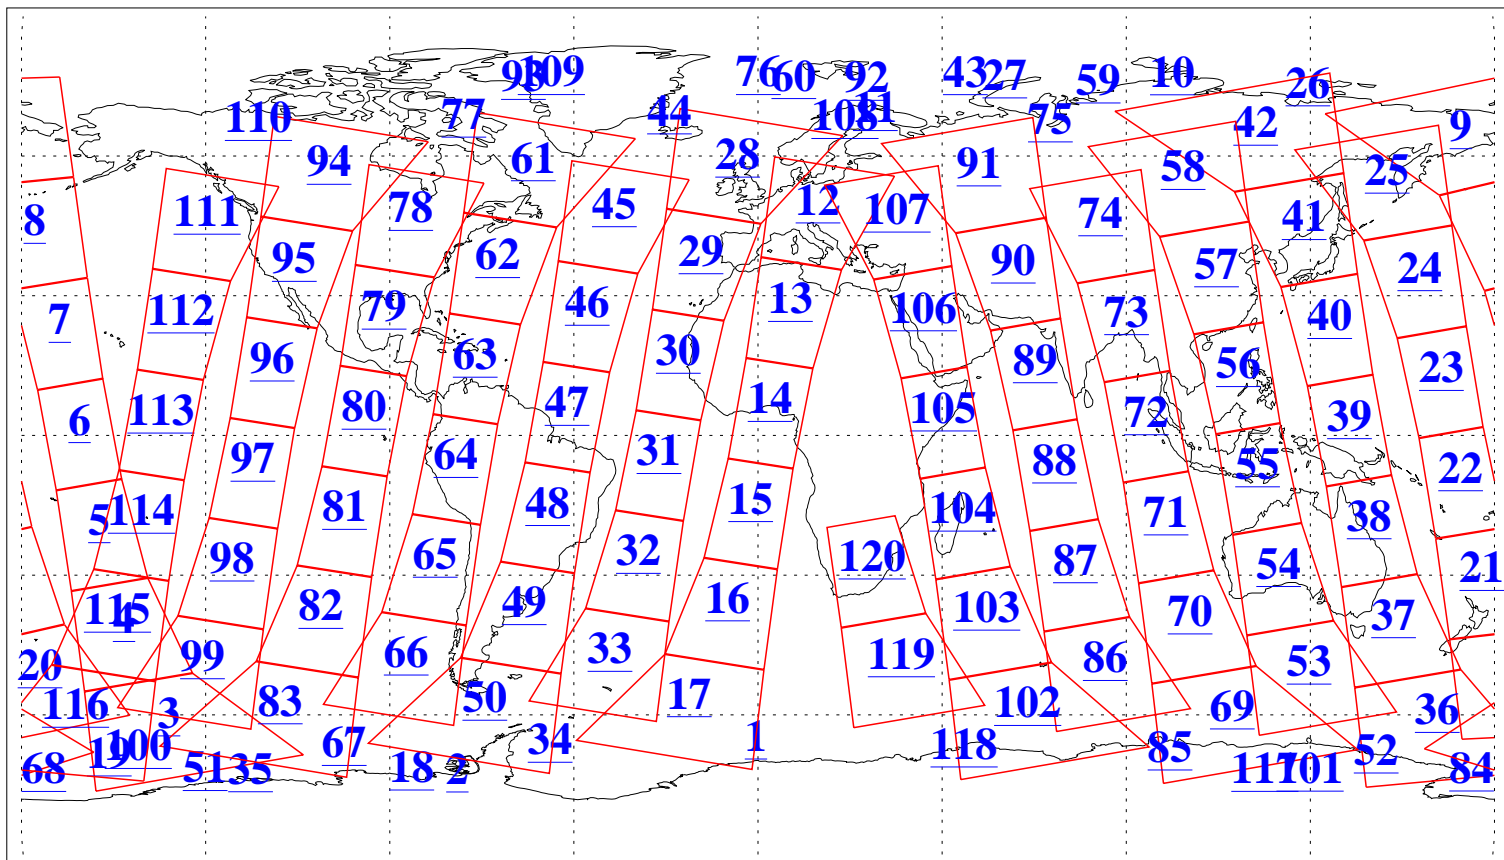

L1B Availability
AMSU Granules: 240
HSB Granules: 0
AIRS Granules: 240

18 Aug 2017
DoY 230
Aqua Day 5585
Granules: 1 to 120

Granules: 121 to 240

Legend: AMSU Available, HSB Available, AIRS Available

L1B Availability
AMSU Granules: 240
HSB Granules: 0
AIRS Granules: 240

18 Aug 2017
DoY 230
Aqua Day 5585
Ascending Granules

Descending Granules

Legend: AMSU Available, HSB Available, AIRS Available

L1B Availability
 AMSU Granules: 240
 HSB Granules: 0
 AIRS Granules: 240

18 Aug 2017
 DoY 230
 Aqua Day 5585

Northern Hemisphere Granules

Southern Hemisphere Granules

Legend: AMSU Available, HSB Available, AIRS Available