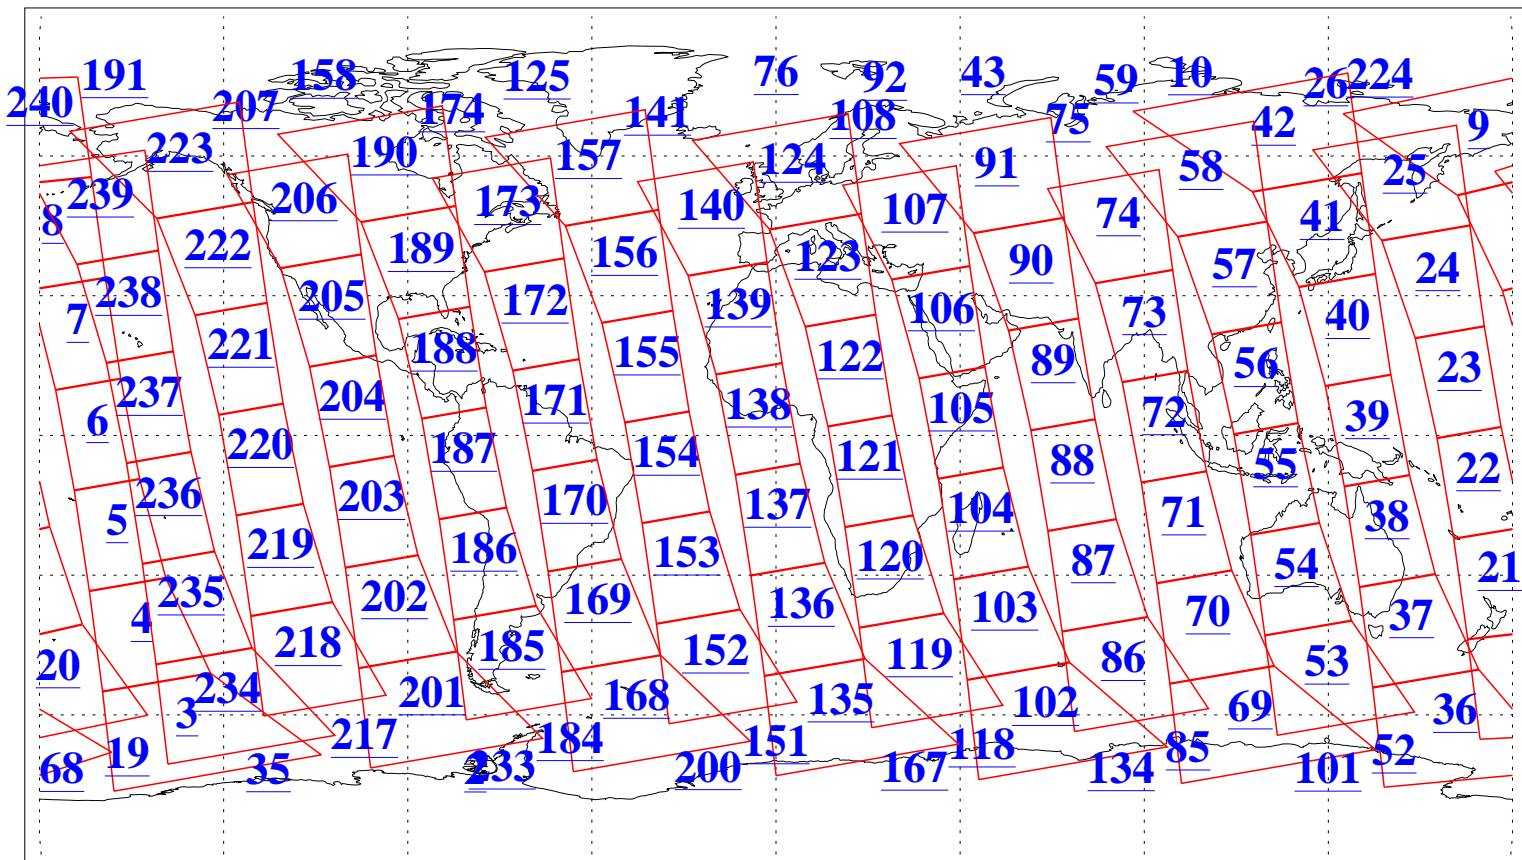

L1B Availability
AMSU Granules: 240
HSB Granules: 0
AIRS Granules: 240

18 Aug 2017
DoY 230
Aqua Day 5585
Granules: 1 to 120

Granules: 121 to 240

Legend: AMSU Available, HSB Available, AIRS Available

L1B Availability
AMSU Granules: 240
HSB Granules: 0
AIRS Granules: 240

18 Aug 2017
DoY 230
Aqua Day 5585
Ascending Granules

Descending Granules

Legend: AMSU Available, HSB Available, AIRS Available

L1B Availability
 AMSU Granules: 240
 HSB Granules: 0
 AIRS Granules: 240

18 Aug 2017
 DoY 230
 Aqua Day 5585

Northern Hemisphere Granules

Southern Hemisphere Granules

Legend: AMSU Available, HSB Available, AIRS Available