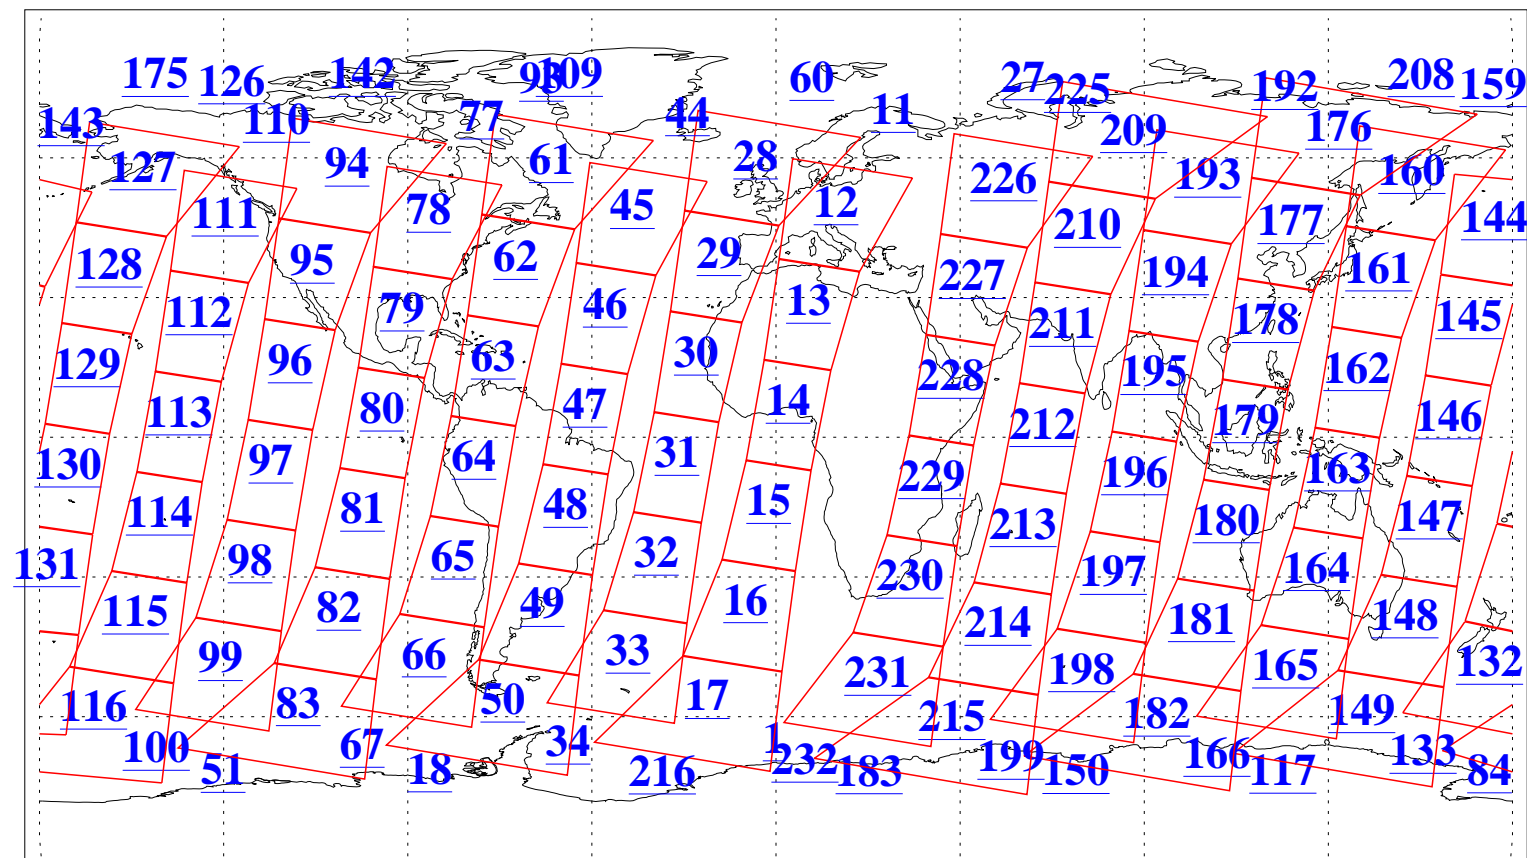

L1B Availability
AMSU Granules: 240
HSB Granules: 0
AIRS Granules: 240

18 Aug 2017
DoY 230
Aqua Day 5585
Granules: 1 to 120

Granules: 121 to 240

Legend: AMSU Available, HSB Available, AIRS Available

L1B Availability
AMSU Granules: 240
HSB Granules: 0
AIRS Granules: 240

18 Aug 2017
DoY 230
Aqua Day 5585
Ascending Granules

Descending Granules

Legend: AMSU Available, HSB Available, AIRS Available

L1B Availability
 AMSU Granules: 240
 HSB Granules: 0
 AIRS Granules: 240

18 Aug 2017
 DoY 230
 Aqua Day 5585

Northern Hemisphere Granules

Southern Hemisphere Granules

Legend: AMSU Available, HSB Available, AIRS Available