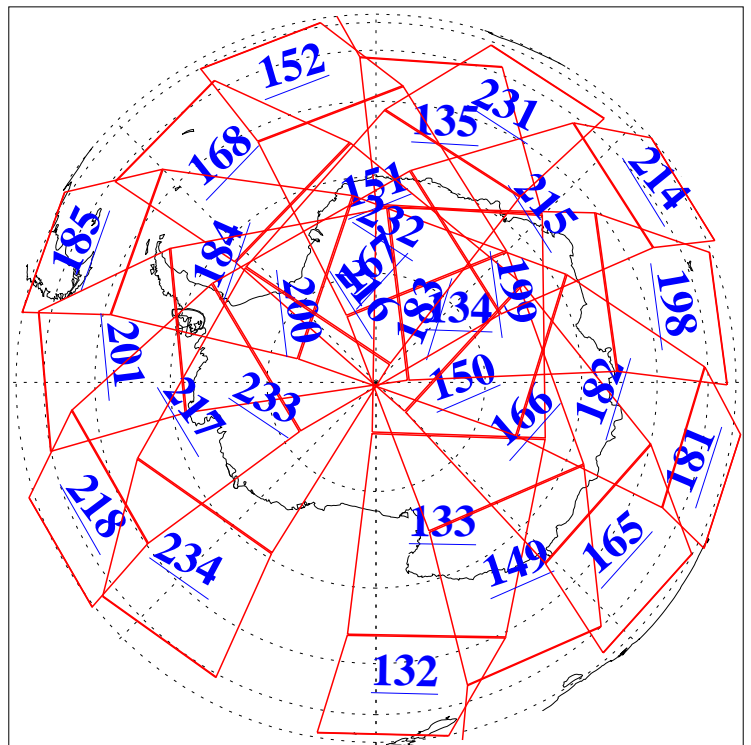

L1B Availability
AMSU Granules: 240
HSB Granules: 0
AIRS Granules: 240

18 Aug 2017
DoY 230
Aqua Day 5585
Granules: 1 to 120

Granules: 121 to 240

Legend: AMSU Available, HSB Available, AIRS Available

L1B Availability
AMSU Granules: 240
HSB Granules: 0
AIRS Granules: 240

18 Aug 2017
DoY 230
Aqua Day 5585
Ascending Granules

Descending Granules

Legend: AMSU Available, HSB Available, AIRS Available

L1B Availability
 AMSU Granules: 240
 HSB Granules: 0
 AIRS Granules: 240

18 Aug 2017
 DoY 230
 Aqua Day 5585

Northern Hemisphere Granules

Southern Hemisphere Granules

Legend: AMSU Available, HSB Available, AIRS Available