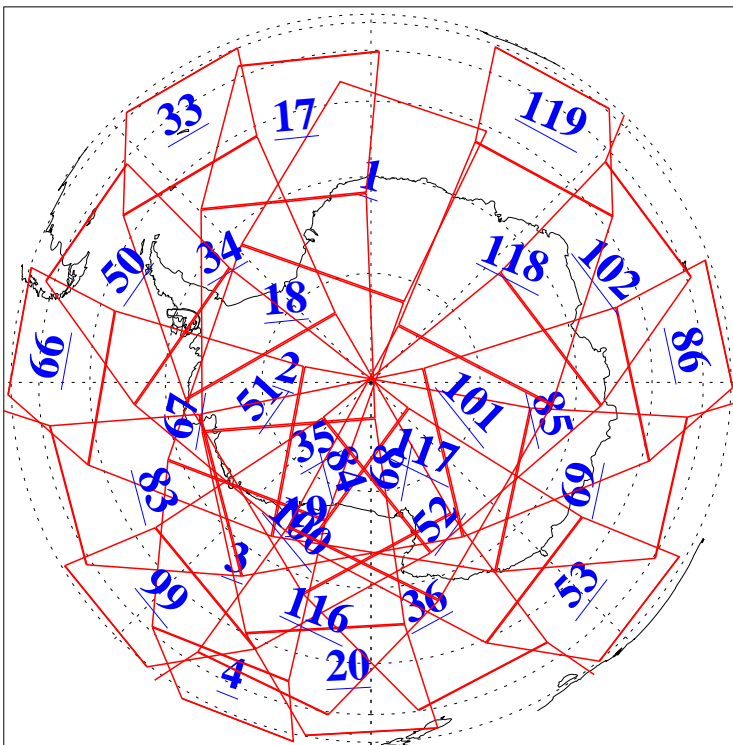

L1B Availability
AMSU Granules: 240
HSB Granules: 0
AIRS Granules: 240

18 Aug 2017
DoY 230
Aqua Day 5585
Granules: 1 to 120

Granules: 121 to 240

Legend: AMSU Available, HSB Available, AIRS Available

L1B Availability
AMSU Granules: 240
HSB Granules: 0
AIRS Granules: 240

18 Aug 2017
DoY 230
Aqua Day 5585
Ascending Granules

Descending Granules

Legend: AMSU Available, HSB Available, AIRS Available

L1B Availability
 AMSU Granules: 240
 HSB Granules: 0
 AIRS Granules: 240

18 Aug 2017
 DoY 230
 Aqua Day 5585

Northern Hemisphere Granules

Southern Hemisphere Granules

Legend: AMSU Available, HSB Available, AIRS Available