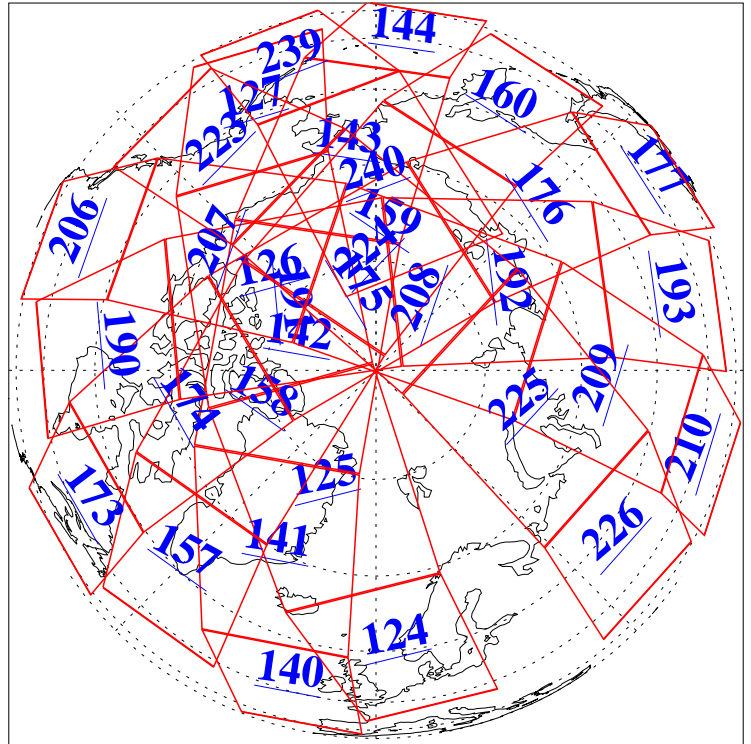

L1B Availability
AMSU Granules: 240
HSB Granules: 0
AIRS Granules: 240

18 Aug 2017
DoY 230
Aqua Day 5585
Granules: 1 to 120

Granules: 121 to 240

Legend: AMSU Available, HSB Available, AIRS Available

L1B Availability
AMSU Granules: 240
HSB Granules: 0
AIRS Granules: 240

18 Aug 2017
DoY 230
Aqua Day 5585
Ascending Granules

Descending Granules

Legend: AMSU Available, HSB Available, AIRS Available

L1B Availability
 AMSU Granules: 240
 HSB Granules: 0
 AIRS Granules: 240

18 Aug 2017
 DoY 230
 Aqua Day 5585

Northern Hemisphere Granules

Southern Hemisphere Granules

Legend: AMSU Available, HSB Available, AIRS Available