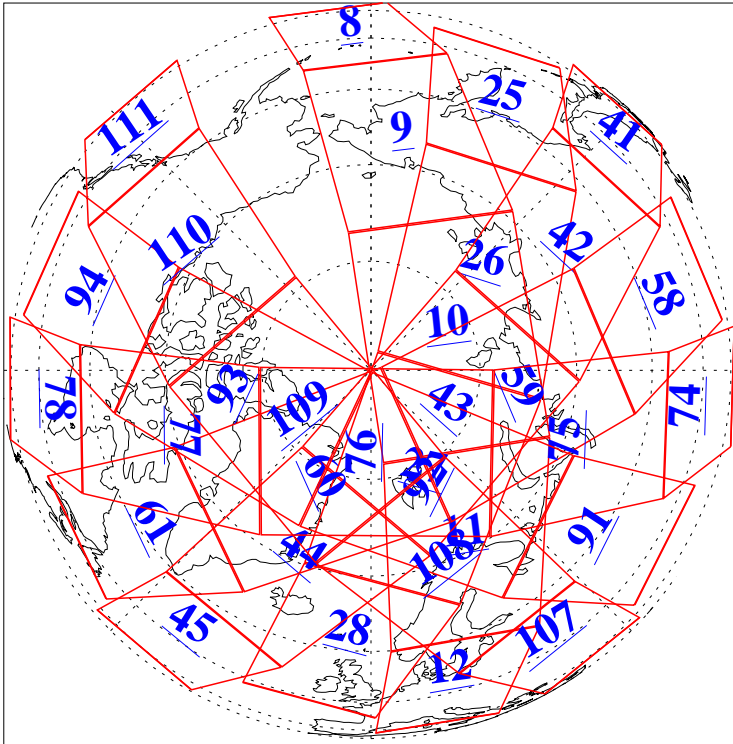

L1B Availability
AMSU Granules: 240
HSB Granules: 0
AIRS Granules: 240

18 Aug 2017
DoY 230
Aqua Day 5585
Granules: 1 to 120

Granules: 121 to 240

Legend: AMSU Available, HSB Available, AIRS Available

L1B Availability
AMSU Granules: 240
HSB Granules: 0
AIRS Granules: 240

18 Aug 2017
DoY 230
Aqua Day 5585
Ascending Granules

Descending Granules

Legend: AMSU Available, HSB Available, AIRS Available

L1B Availability
 AMSU Granules: 240
 HSB Granules: 0
 AIRS Granules: 240

18 Aug 2017
 DoY 230
 Aqua Day 5585

Northern Hemisphere Granules

Southern Hemisphere Granules

Legend: AMSU Available, HSB Available, AIRS Available