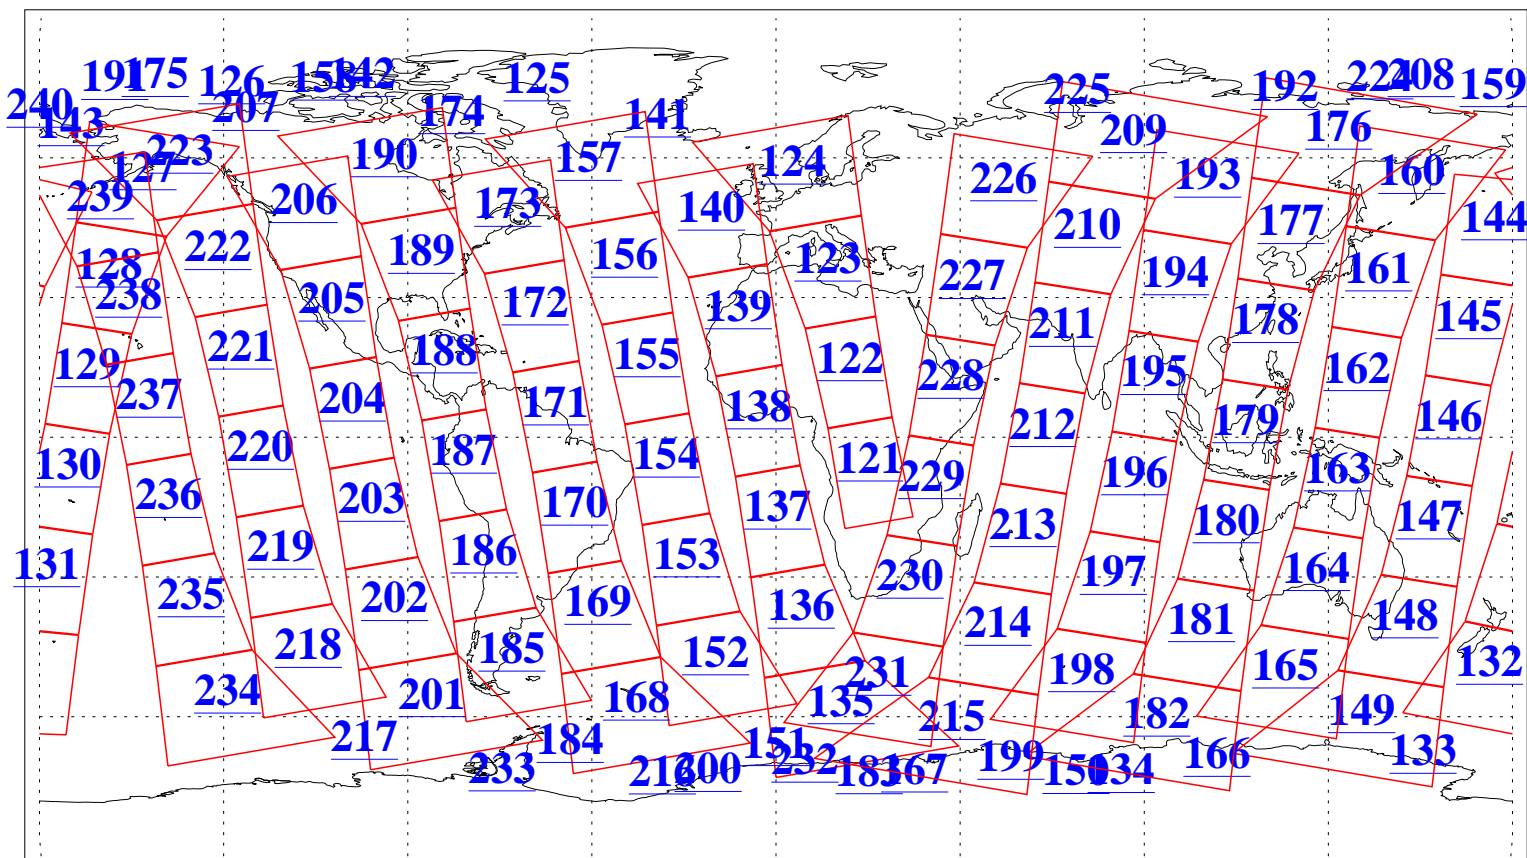

L1B Availability
AMSU Granules: 240
HSB Granules: 0
AIRS Granules: 240

18 Aug 2017
DoY 230
Aqua Day 5585
Granules: 1 to 120

Granules: 121 to 240

Legend: AMSU Available, HSB Available, AIRS Available

L1B Availability
AMSU Granules: 240
HSB Granules: 0
AIRS Granules: 240

18 Aug 2017
DoY 230
Aqua Day 5585
Ascending Granules

Descending Granules

Legend: AMSU Available, HSB Available, AIRS Available

L1B Availability
 AMSU Granules: 240
 HSB Granules: 0
 AIRS Granules: 240

18 Aug 2017
 DoY 230
 Aqua Day 5585

Northern Hemisphere Granules

Southern Hemisphere Granules

Legend: AMSU Available, HSB Available, AIRS Available