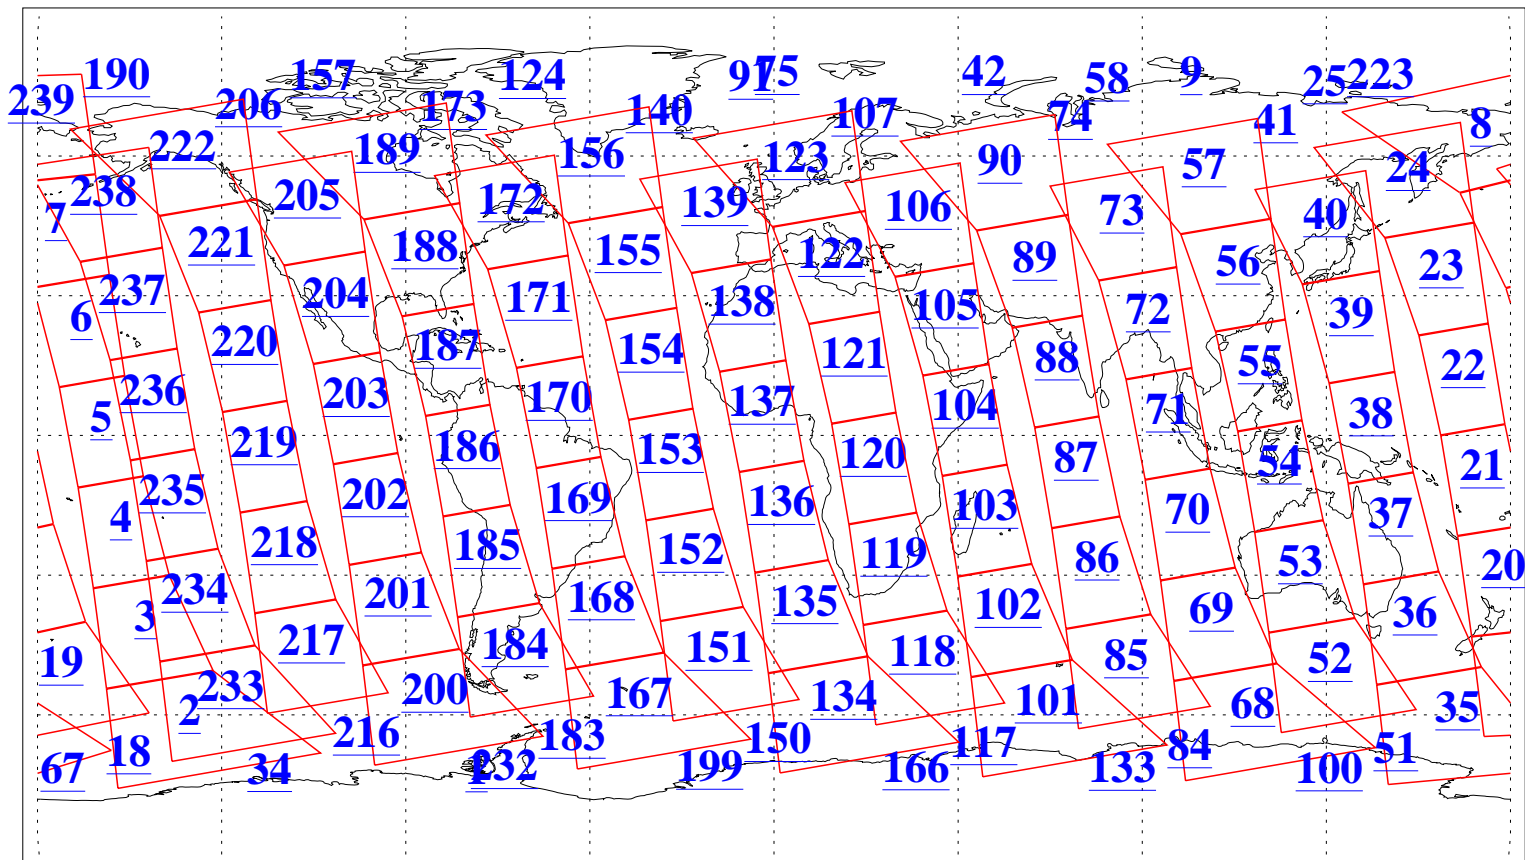

L1B Availability
AMSU Granules: 240
HSB Granules: 0
AIRS Granules: 240

11 Aug 2017
DoY 223
Aqua Day 5578
Granules: 1 to 120

Granules: 121 to 240

Legend: AMSU Available, HSB Available, AIRS Available

L1B Availability
AMSU Granules: 240
HSB Granules: 0
AIRS Granules: 240

11 Aug 2017
DoY 223
Aqua Day 5578
Ascending Granules

Descending Granules

Legend: AMSU Available, HSB Available, AIRS Available

L1B Availability
 AMSU Granules: 240
 HSB Granules: 0
 AIRS Granules: 240

11 Aug 2017
 DoY 223
 Aqua Day 5578

Northern Hemisphere Granules

Southern Hemisphere Granules

Legend: AMSU Available, HSB Available, AIRS Available