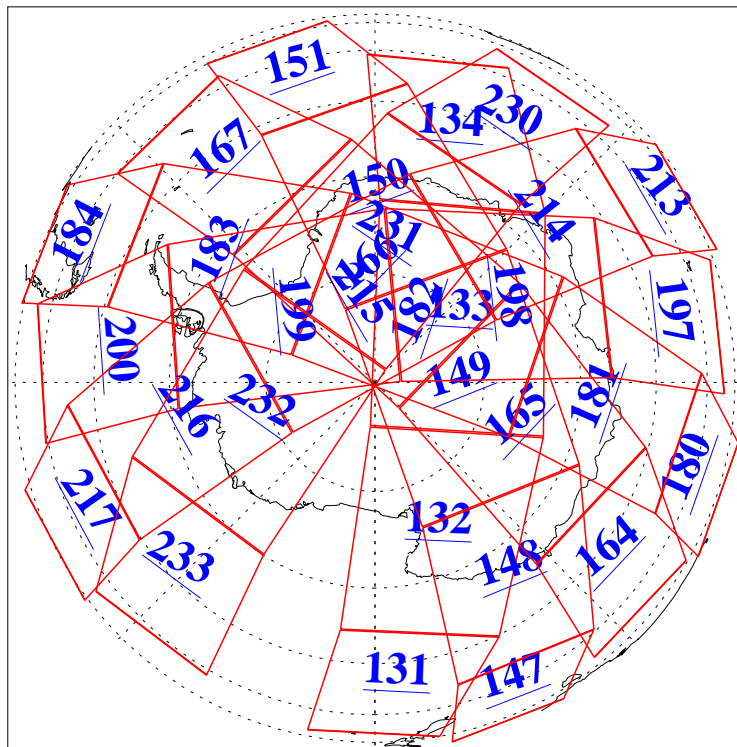

L1B Availability
AMSU Granules: 240
HSB Granules: 0
AIRS Granules: 240

11 Aug 2017
DoY 223
Aqua Day 5578
Granules: 1 to 120

Granules: 121 to 240

Legend: AMSU Available, HSB Available, AIRS Available

L1B Availability
AMSU Granules: 240
HSB Granules: 0
AIRS Granules: 240

11 Aug 2017
DoY 223
Aqua Day 5578
Ascending Granules

Descending Granules

Legend: AMSU Available, HSB Available, AIRS Available

L1B Availability
 AMSU Granules: 240
 HSB Granules: 0
 AIRS Granules: 240

11 Aug 2017
 DoY 223
 Aqua Day 5578

Northern Hemisphere Granules

Southern Hemisphere Granules

Legend: AMSU Available, HSB Available, AIRS Available