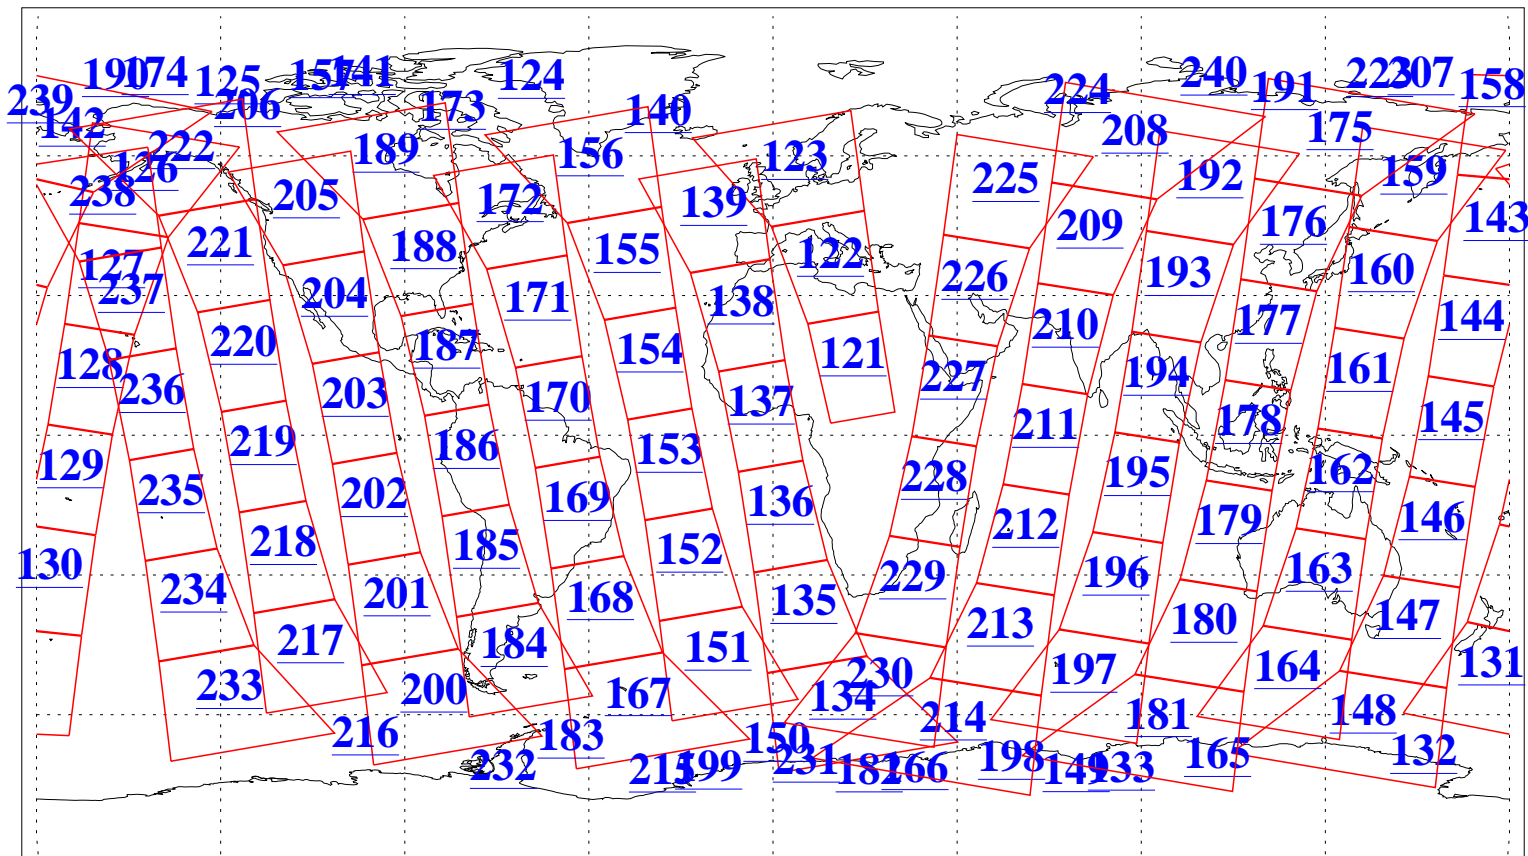

L1B Availability
AMSU Granules: 240
HSB Granules: 0
AIRS Granules: 240

11 Aug 2017
DoY 223
Aqua Day 5578
Granules: 1 to 120

Granules: 121 to 240

Legend: AMSU Available, HSB Available, AIRS Available

L1B Availability
AMSU Granules: 240
HSB Granules: 0
AIRS Granules: 240

11 Aug 2017
DoY 223
Aqua Day 5578
Ascending Granules

Descending Granules

Legend: AMSU Available, HSB Available, AIRS Available

L1B Availability
 AMSU Granules: 240
 HSB Granules: 0
 AIRS Granules: 240

11 Aug 2017
 DoY 223
 Aqua Day 5578

Northern Hemisphere Granules

Southern Hemisphere Granules

Legend: AMSU Available, HSB Available, AIRS Available