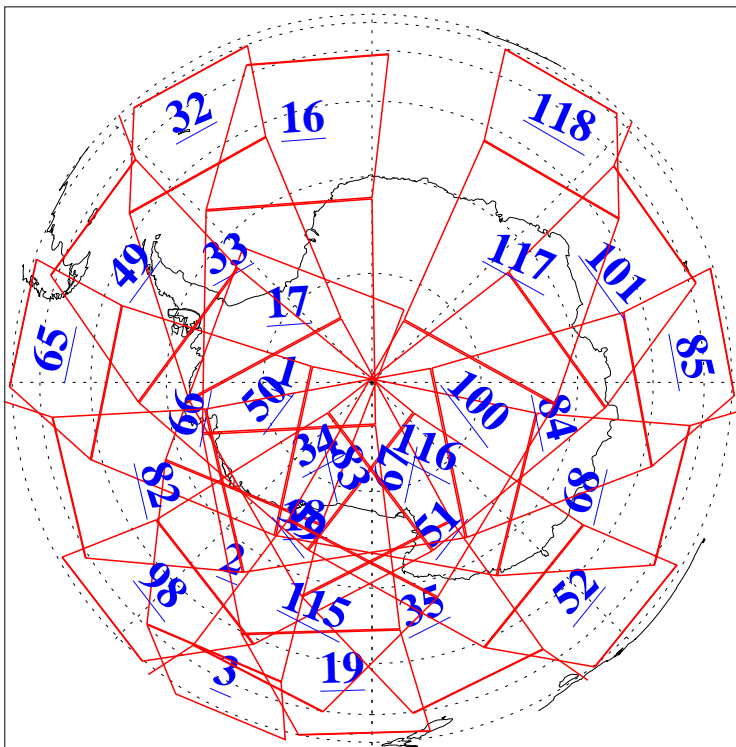

L1B Availability
AMSU Granules: 240
HSB Granules: 0
AIRS Granules: 240

11 Aug 2017
DoY 223
Aqua Day 5578
Granules: 1 to 120

Granules: 121 to 240

Legend: AMSU Available, HSB Available, AIRS Available

L1B Availability
AMSU Granules: 240
HSB Granules: 0
AIRS Granules: 240

11 Aug 2017
DoY 223
Aqua Day 5578
Ascending Granules

Descending Granules

Legend: AMSU Available, HSB Available, AIRS Available

L1B Availability
 AMSU Granules: 240
 HSB Granules: 0
 AIRS Granules: 240

11 Aug 2017
 DoY 223
 Aqua Day 5578

Northern Hemisphere Granules

Southern Hemisphere Granules

Legend: AMSU Available, HSB Available, AIRS Available