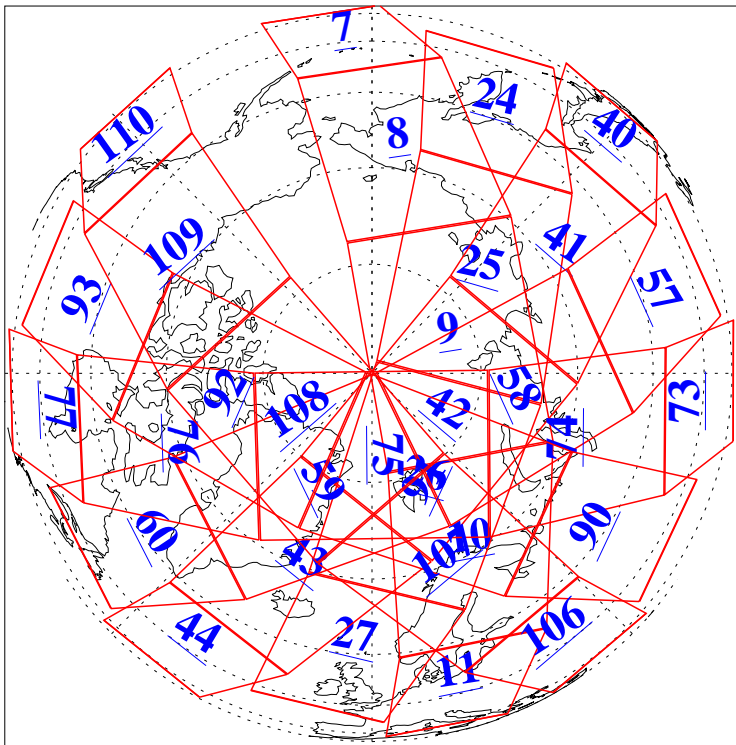

L1B Availability
AMSU Granules: 240
HSB Granules: 0
AIRS Granules: 240

11 Aug 2017
DoY 223
Aqua Day 5578
Granules: 1 to 120

Granules: 121 to 240

Legend: AMSU Available, HSB Available, AIRS Available

L1B Availability
AMSU Granules: 240
HSB Granules: 0
AIRS Granules: 240

11 Aug 2017
DoY 223
Aqua Day 5578
Ascending Granules

Descending Granules

Legend: AMSU Available, HSB Available, AIRS Available

L1B Availability
 AMSU Granules: 240
 HSB Granules: 0
 AIRS Granules: 240

11 Aug 2017
 DoY 223
 Aqua Day 5578

Northern Hemisphere Granules

Southern Hemisphere Granules

Legend: AMSU Available, HSB Available, AIRS Available