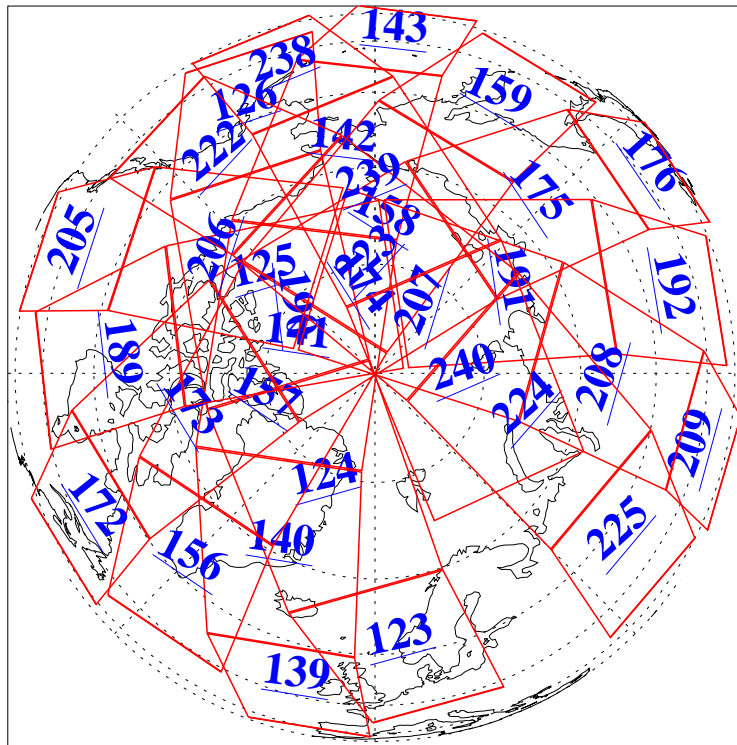

L1B Availability
AMSU Granules: 240
HSB Granules: 0
AIRS Granules: 240

11 Aug 2017
DoY 223
Aqua Day 5578
Granules: 1 to 120

Granules: 121 to 240

Legend: AMSU Available, HSB Available, AIRS Available

L1B Availability
AMSU Granules: 240
HSB Granules: 0
AIRS Granules: 240

11 Aug 2017
DoY 223
Aqua Day 5578
Ascending Granules

Descending Granules

Legend: AMSU Available, HSB Available, AIRS Available

L1B Availability
 AMSU Granules: 240
 HSB Granules: 0
 AIRS Granules: 240

11 Aug 2017
 DoY 223
 Aqua Day 5578

Northern Hemisphere Granules

Southern Hemisphere Granules

Legend: AMSU Available, HSB Available, AIRS Available