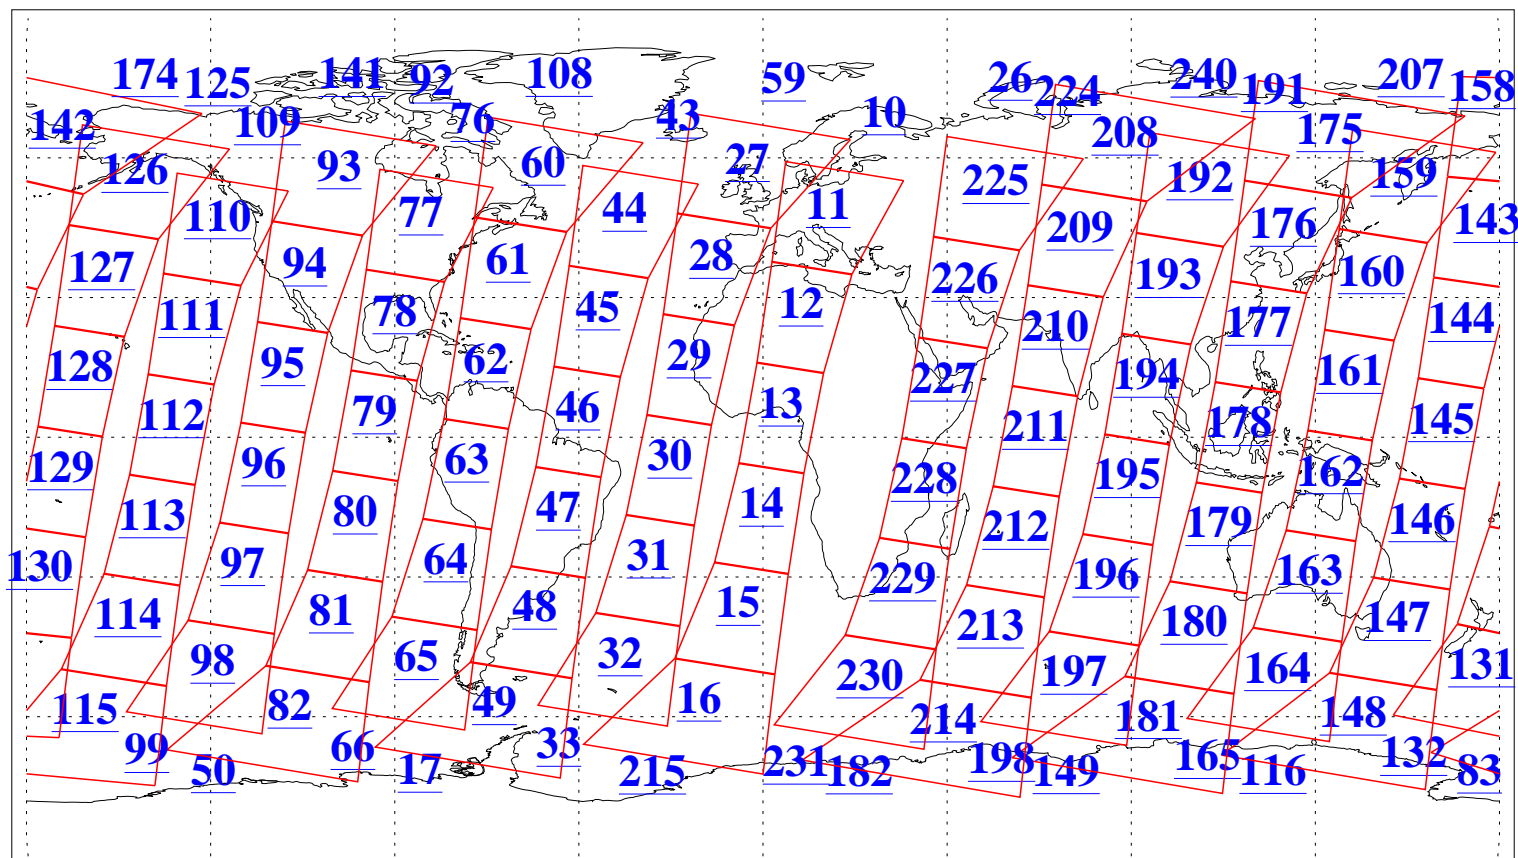

L1B Availability
AMSU Granules: 240
HSB Granules: 0
AIRS Granules: 240

11 Aug 2017
DoY 223
Aqua Day 5578
Granules: 1 to 120

Granules: 121 to 240

Legend: AMSU Available, HSB Available, AIRS Available

L1B Availability
AMSU Granules: 240
HSB Granules: 0
AIRS Granules: 240

11 Aug 2017
DoY 223
Aqua Day 5578
Ascending Granules

Descending Granules

Legend: AMSU Available, HSB Available, AIRS Available

L1B Availability
 AMSU Granules: 240
 HSB Granules: 0
 AIRS Granules: 240

11 Aug 2017
 DoY 223
 Aqua Day 5578

Northern Hemisphere Granules

Southern Hemisphere Granules

Legend: AMSU Available, HSB Available, AIRS Available