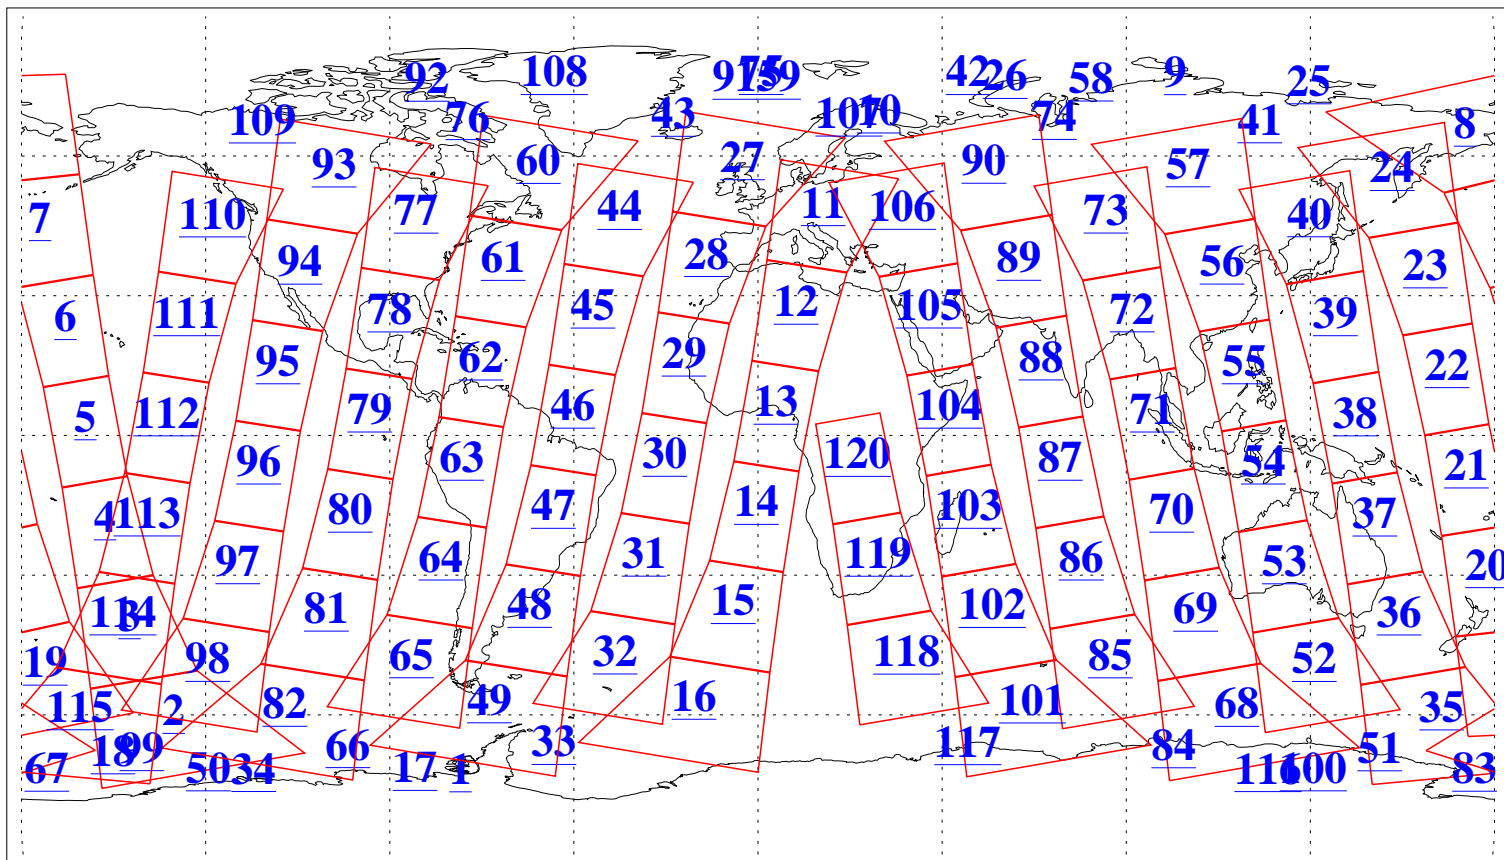

L1B Availability
AMSU Granules: 240
HSB Granules: 0
AIRS Granules: 240

11 Aug 2017
DoY 223
Aqua Day 5578
Granules: 1 to 120

Granules: 121 to 240

Legend: AMSU Available, HSB Available, AIRS Available

L1B Availability
AMSU Granules: 240
HSB Granules: 0
AIRS Granules: 240

11 Aug 2017
DoY 223
Aqua Day 5578
Ascending Granules

Descending Granules

Legend: AMSU Available, HSB Available, AIRS Available

L1B Availability
 AMSU Granules: 240
 HSB Granules: 0
 AIRS Granules: 240

11 Aug 2017
 DoY 223
 Aqua Day 5578

Northern Hemisphere Granules

Southern Hemisphere Granules

Legend: AMSU Available, HSB Available, AIRS Available