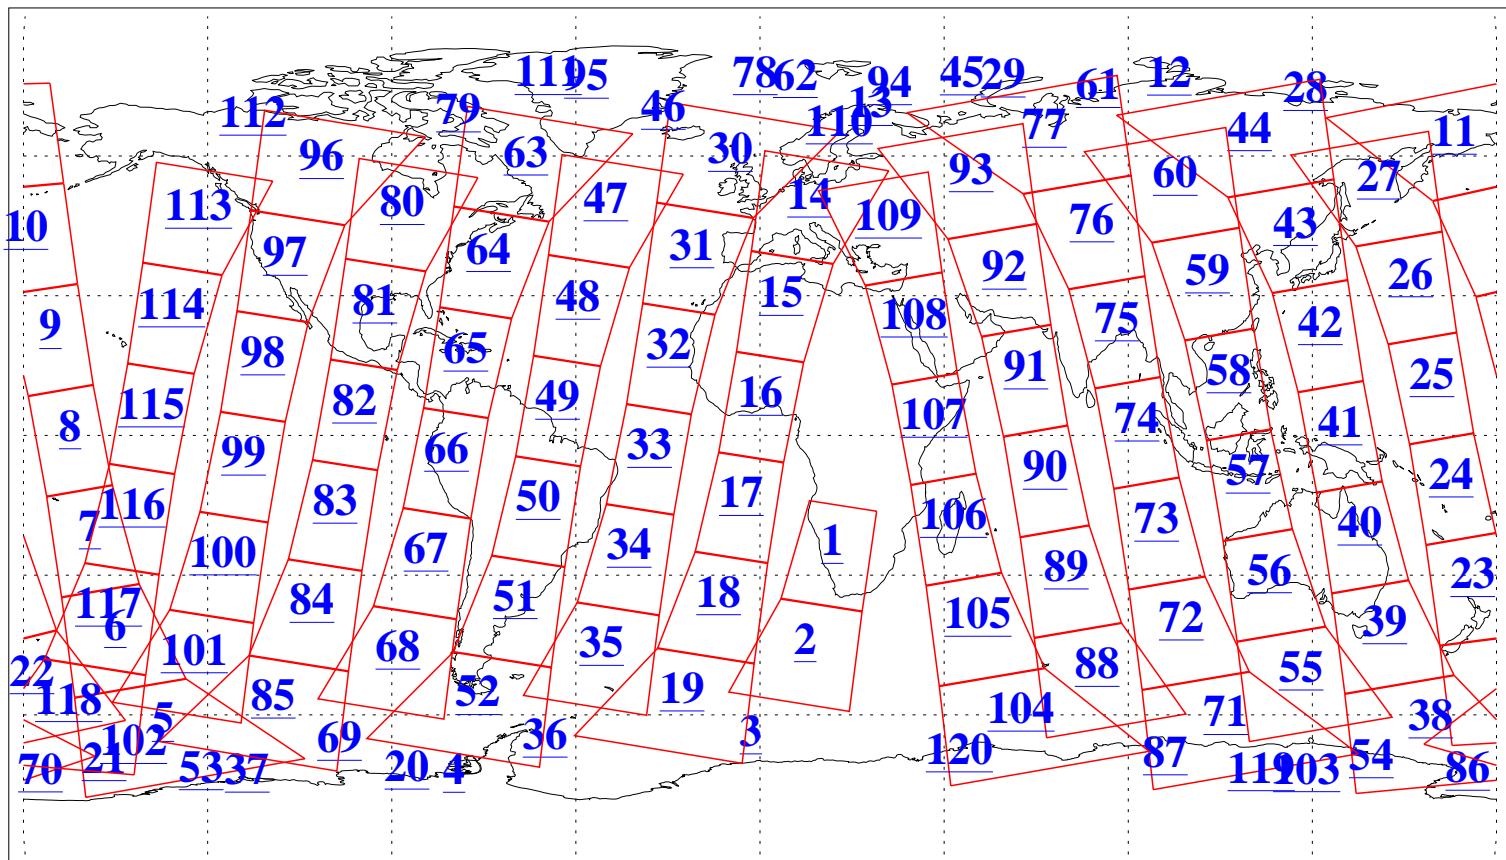

L1B Availability
AMSU Granules: 240
HSB Granules: 0
AIRS Granules: 240

31 Jul 2017
DoY 212
Aqua Day 5567
Granules: 1 to 120

Granules: 121 to 240

Legend: AMSU Available, HSB Available, AIRS Available

L1B Availability
AMSU Granules: 240
HSB Granules: 0
AIRS Granules: 240

31 Jul 2017
DoY 212
Aqua Day 5567
Ascending Granules

Descending Granules

Legend: AMSU Available, HSB Available, AIRS Available

L1B Availability
 AMSU Granules: 240
 HSB Granules: 0
 AIRS Granules: 240

31 Jul 2017
 DoY 212
 Aqua Day 5567

Northern Hemisphere Granules

Southern Hemisphere Granules

Legend: AMSU Available, HSB Available, AIRS Available