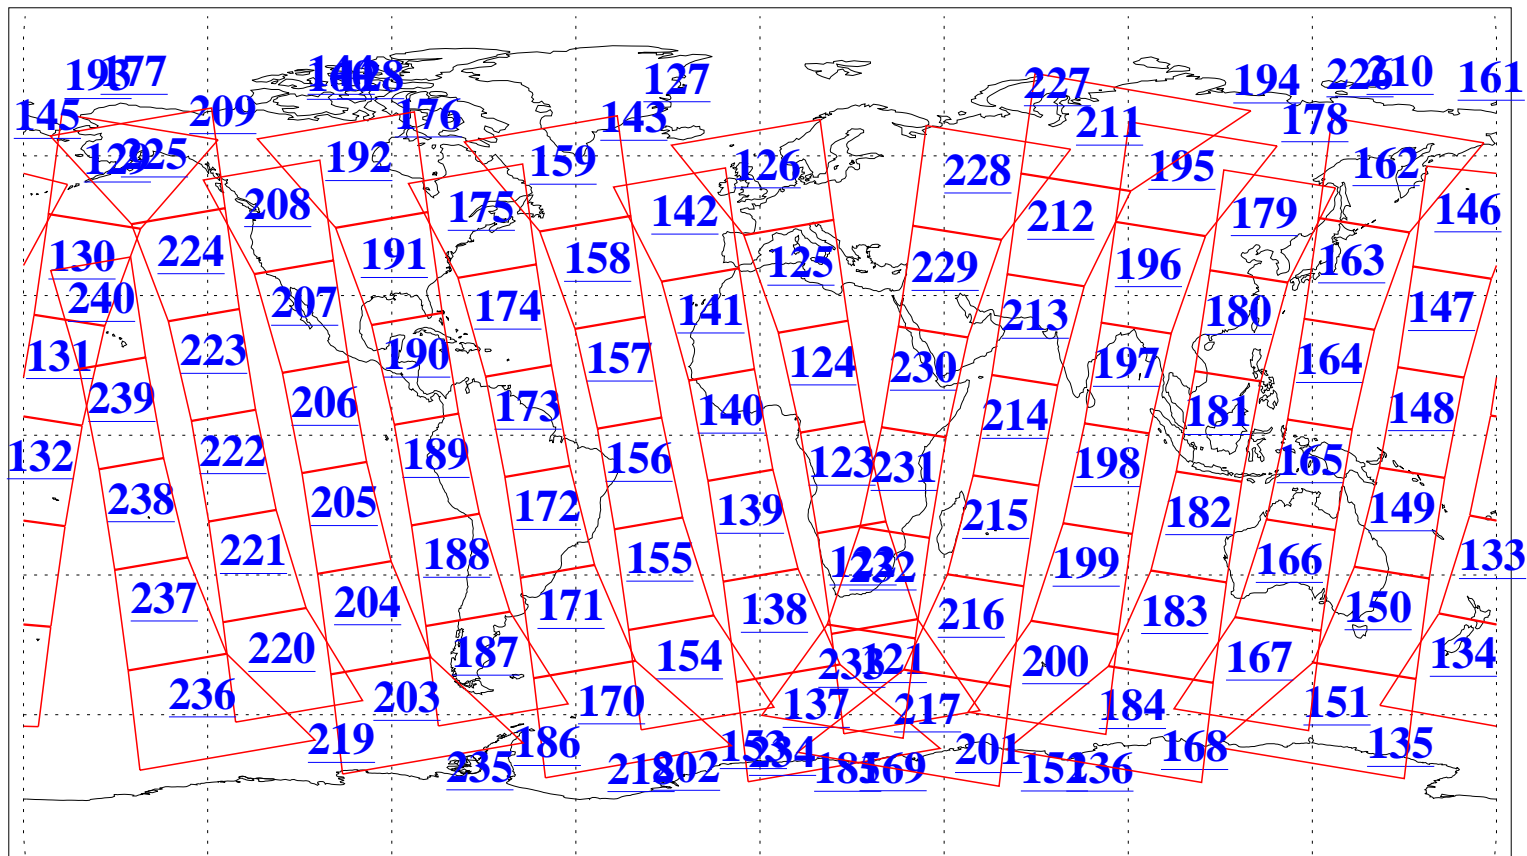

L1B Availability
AMSU Granules: 240
HSB Granules: 0
AIRS Granules: 240

31 Jul 2017
DoY 212
Aqua Day 5567
Granules: 1 to 120

Granules: 121 to 240

Legend: AMSU Available, HSB Available, AIRS Available

L1B Availability
AMSU Granules: 240
HSB Granules: 0
AIRS Granules: 240

31 Jul 2017
DoY 212
Aqua Day 5567
Ascending Granules

Descending Granules

Legend: AMSU Available, HSB Available, AIRS Available

L1B Availability
 AMSU Granules: 240
 HSB Granules: 0
 AIRS Granules: 240

31 Jul 2017
 DoY 212
 Aqua Day 5567

Northern Hemisphere Granules

Southern Hemisphere Granules

Legend: AMSU Available, HSB Available, AIRS Available