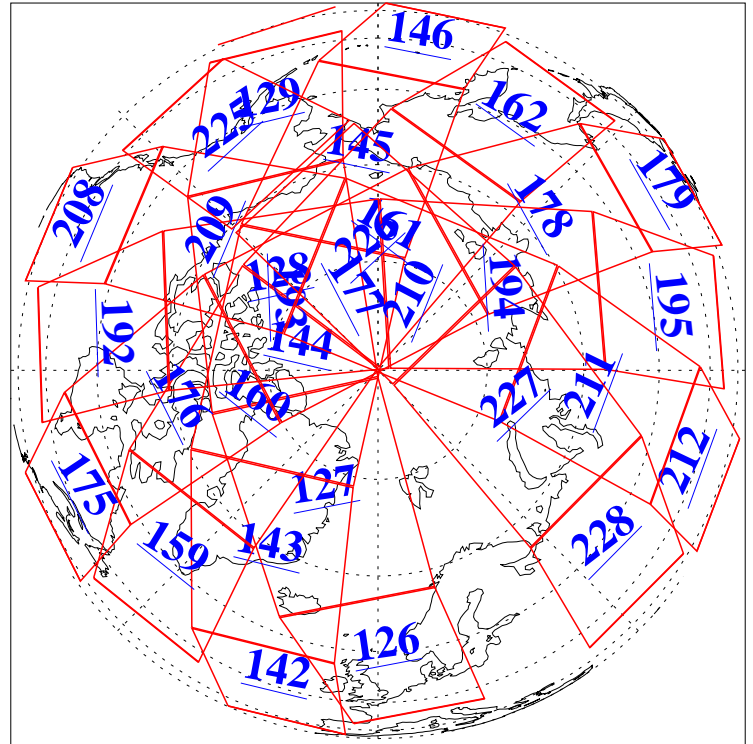

31 Jul 2017
DoY 212
Aqua Day 5567
Ascending Granules

Descending Granules

Legend: AMSU Available, HSB Available, AIRS Available

L1B Availability
 AMSU Granules: 240
 HSB Granules: 0
 AIRS Granules: 240

31 Jul 2017
 DoY 212
 Aqua Day 5567

Northern Hemisphere Granules

Southern Hemisphere Granules

Legend: AMSU Available, HSB Available, AIRS Available