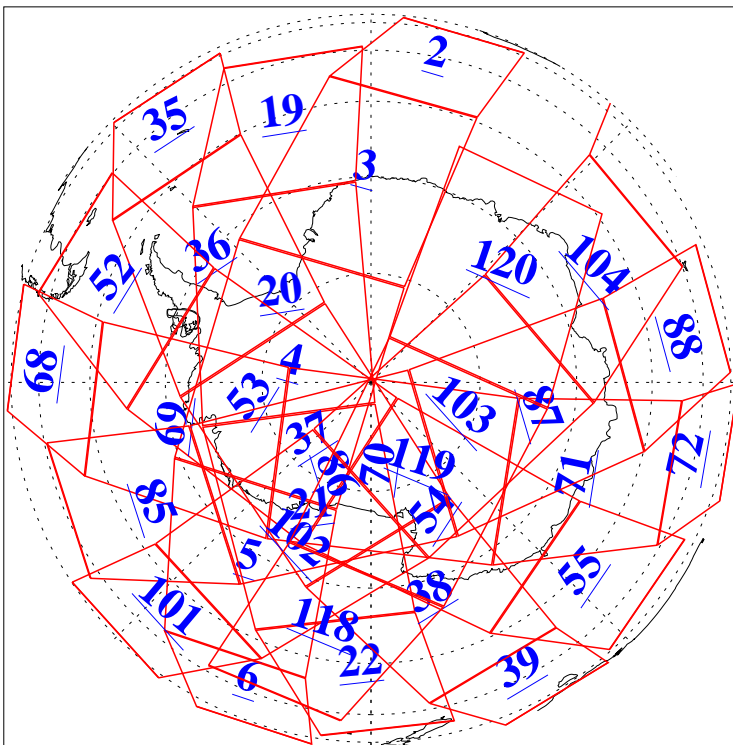

L1B Availability
AMSU Granules: 240
HSB Granules: 0
AIRS Granules: 240

31 Jul 2017
DoY 212
Aqua Day 5567
Granules: 1 to 120

Granules: 121 to 240

Legend: AMSU Available, HSB Available, AIRS Available

L1B Availability
AMSU Granules: 240
HSB Granules: 0
AIRS Granules: 240

31 Jul 2017
DoY 212
Aqua Day 5567
Ascending Granules

Descending Granules

Legend: AMSU Available, HSB Available, AIRS Available

L1B Availability
 AMSU Granules: 240
 HSB Granules: 0
 AIRS Granules: 240

31 Jul 2017
 DoY 212
 Aqua Day 5567

Northern Hemisphere Granules

Southern Hemisphere Granules

Legend: AMSU Available, HSB Available, AIRS Available