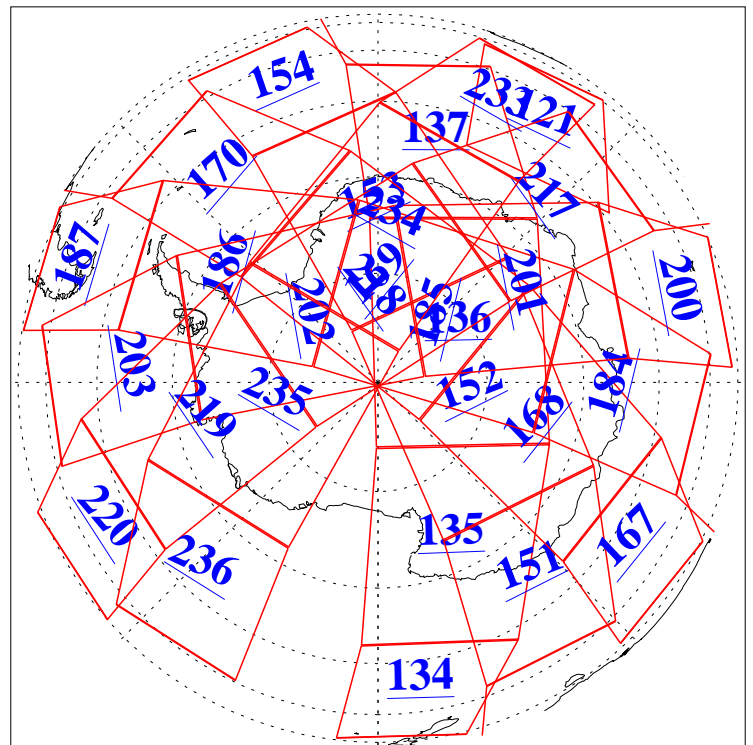

L1B Availability
AMSU Granules: 240
HSB Granules: 0
AIRS Granules: 240

31 Jul 2017
DoY 212
Aqua Day 5567
Granules: 1 to 120

Granules: 121 to 240

Legend: AMSU Available, HSB Available, AIRS Available

L1B Availability
AMSU Granules: 240
HSB Granules: 0
AIRS Granules: 240

31 Jul 2017
DoY 212
Aqua Day 5567
Ascending Granules

Descending Granules

Legend: AMSU Available, HSB Available, AIRS Available

L1B Availability
 AMSU Granules: 240
 HSB Granules: 0
 AIRS Granules: 240

31 Jul 2017
 DoY 212
 Aqua Day 5567

Northern Hemisphere Granules

Southern Hemisphere Granules

Legend: AMSU Available, HSB Available, AIRS Available