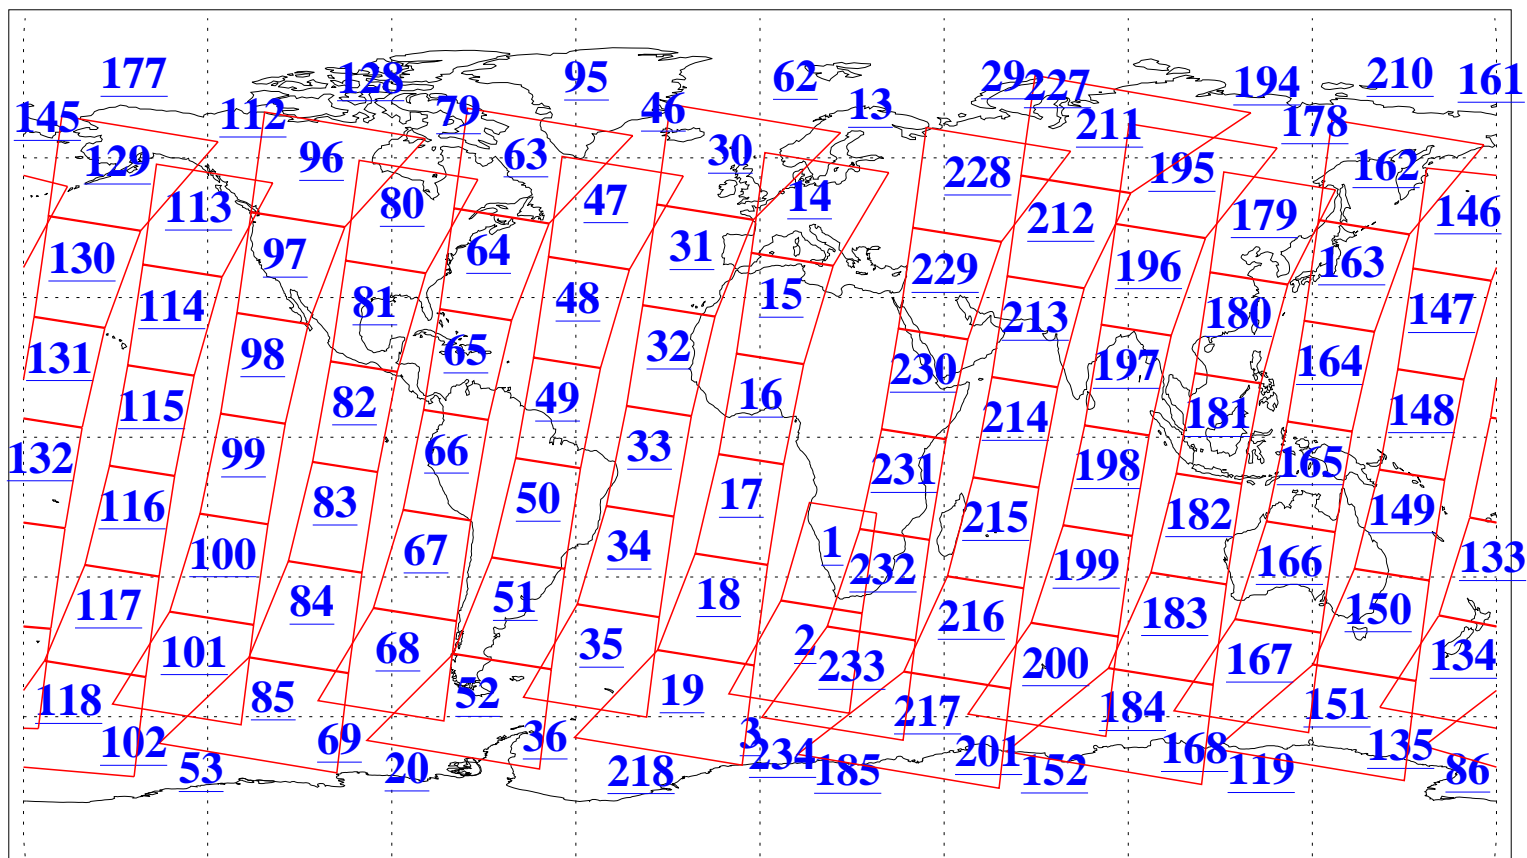

L1B Availability
AMSU Granules: 240
HSB Granules: 0
AIRS Granules: 240

31 Jul 2017
DoY 212
Aqua Day 5567
Granules: 1 to 120

Granules: 121 to 240

Legend: AMSU Available, HSB Available, AIRS Available

L1B Availability
AMSU Granules: 240
HSB Granules: 0
AIRS Granules: 240

31 Jul 2017
DoY 212
Aqua Day 5567
Ascending Granules

Descending Granules

Legend: AMSU Available, HSB Available, AIRS Available

L1B Availability
 AMSU Granules: 240
 HSB Granules: 0
 AIRS Granules: 240

31 Jul 2017
 DoY 212
 Aqua Day 5567

Northern Hemisphere Granules

Southern Hemisphere Granules

Legend: AMSU Available, HSB Available, AIRS Available