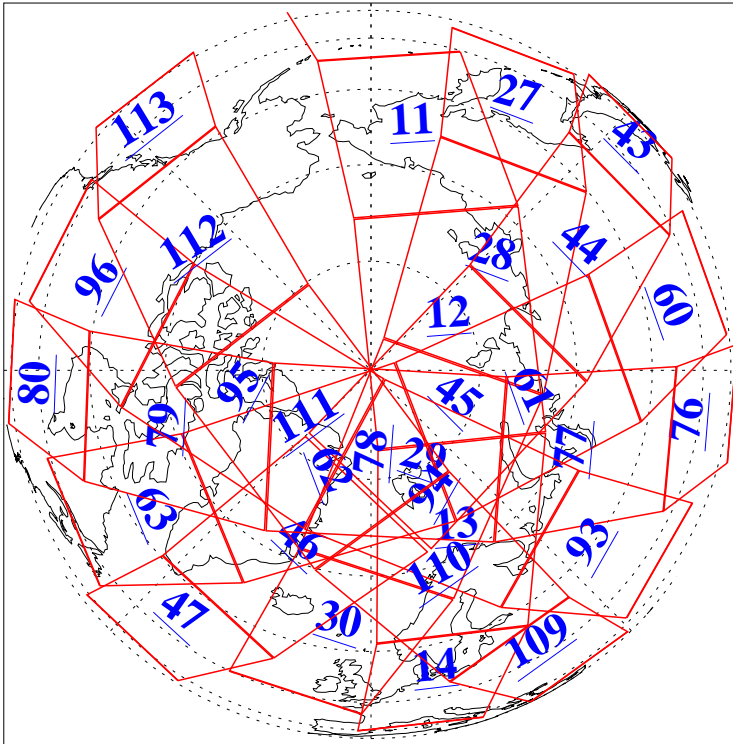

L1B Availability
AMSU Granules: 240
HSB Granules: 0
AIRS Granules: 240

31 Jul 2017
DoY 212
Aqua Day 5567
Granules: 1 to 120

Granules: 121 to 240

Legend: AMSU Available, HSB Available, AIRS Available

L1B Availability
AMSU Granules: 240
HSB Granules: 0
AIRS Granules: 240

31 Jul 2017
DoY 212
Aqua Day 5567
Ascending Granules

Descending Granules

Legend: AMSU Available, HSB Available, AIRS Available

L1B Availability
 AMSU Granules: 240
 HSB Granules: 0
 AIRS Granules: 240

31 Jul 2017
 DoY 212
 Aqua Day 5567

Northern Hemisphere Granules

Southern Hemisphere Granules

Legend: AMSU Available, HSB Available, AIRS Available