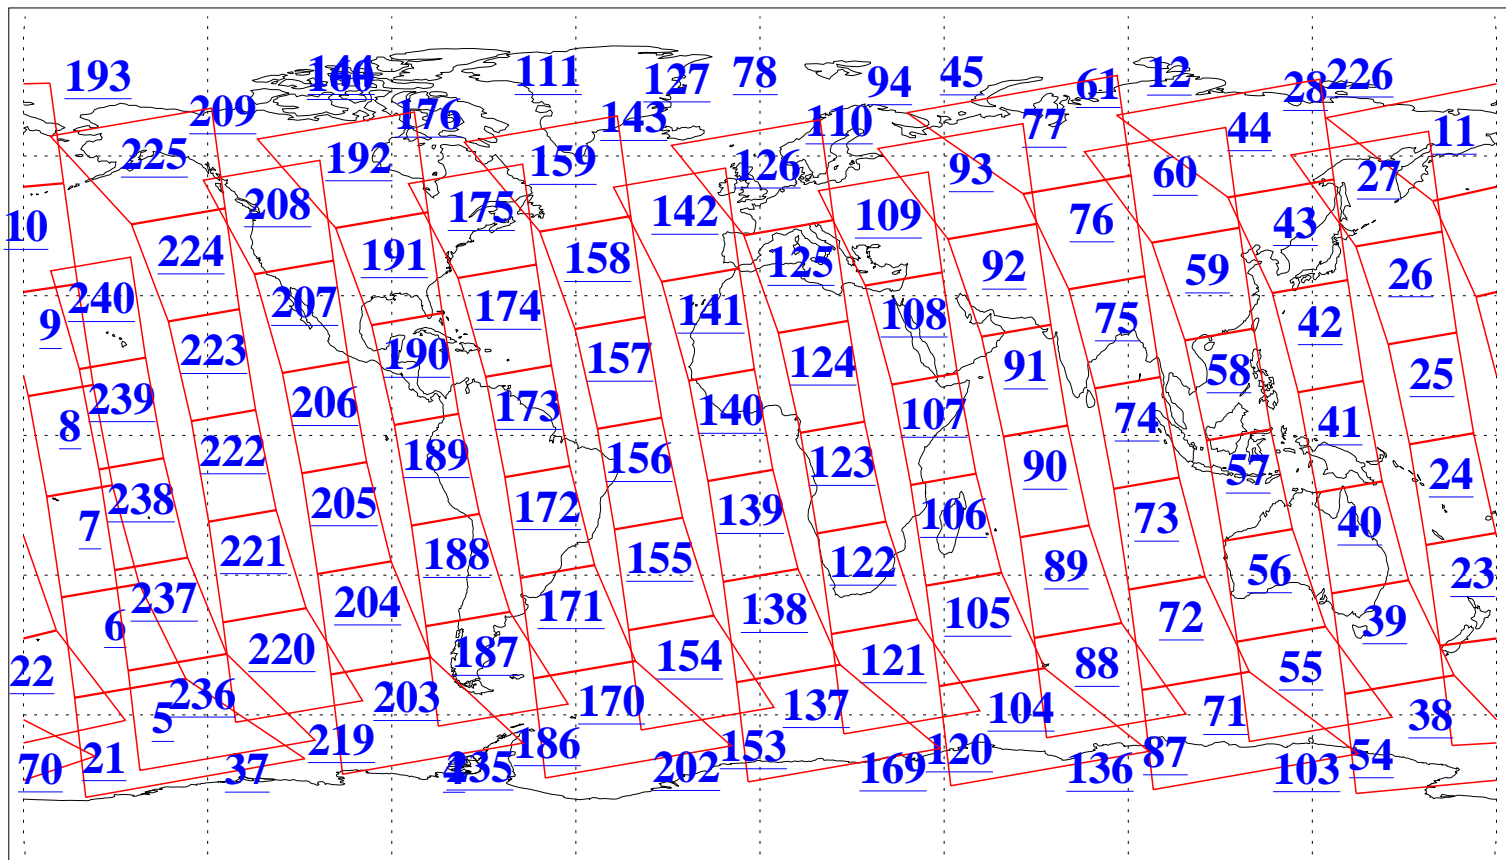

L1B Availability
AMSU Granules: 240
HSB Granules: 0
AIRS Granules: 240

31 Jul 2017
DoY 212
Aqua Day 5567
Granules: 1 to 120

Granules: 121 to 240

Legend: AMSU Available, HSB Available, AIRS Available

L1B Availability
AMSU Granules: 240
HSB Granules: 0
AIRS Granules: 240

31 Jul 2017
DoY 212
Aqua Day 5567
Ascending Granules

Descending Granules

Legend: AMSU Available, HSB Available, AIRS Available

L1B Availability
 AMSU Granules: 240
 HSB Granules: 0
 AIRS Granules: 240

31 Jul 2017
 DoY 212
 Aqua Day 5567

Northern Hemisphere Granules

Southern Hemisphere Granules

Legend: AMSU Available, HSB Available, AIRS Available