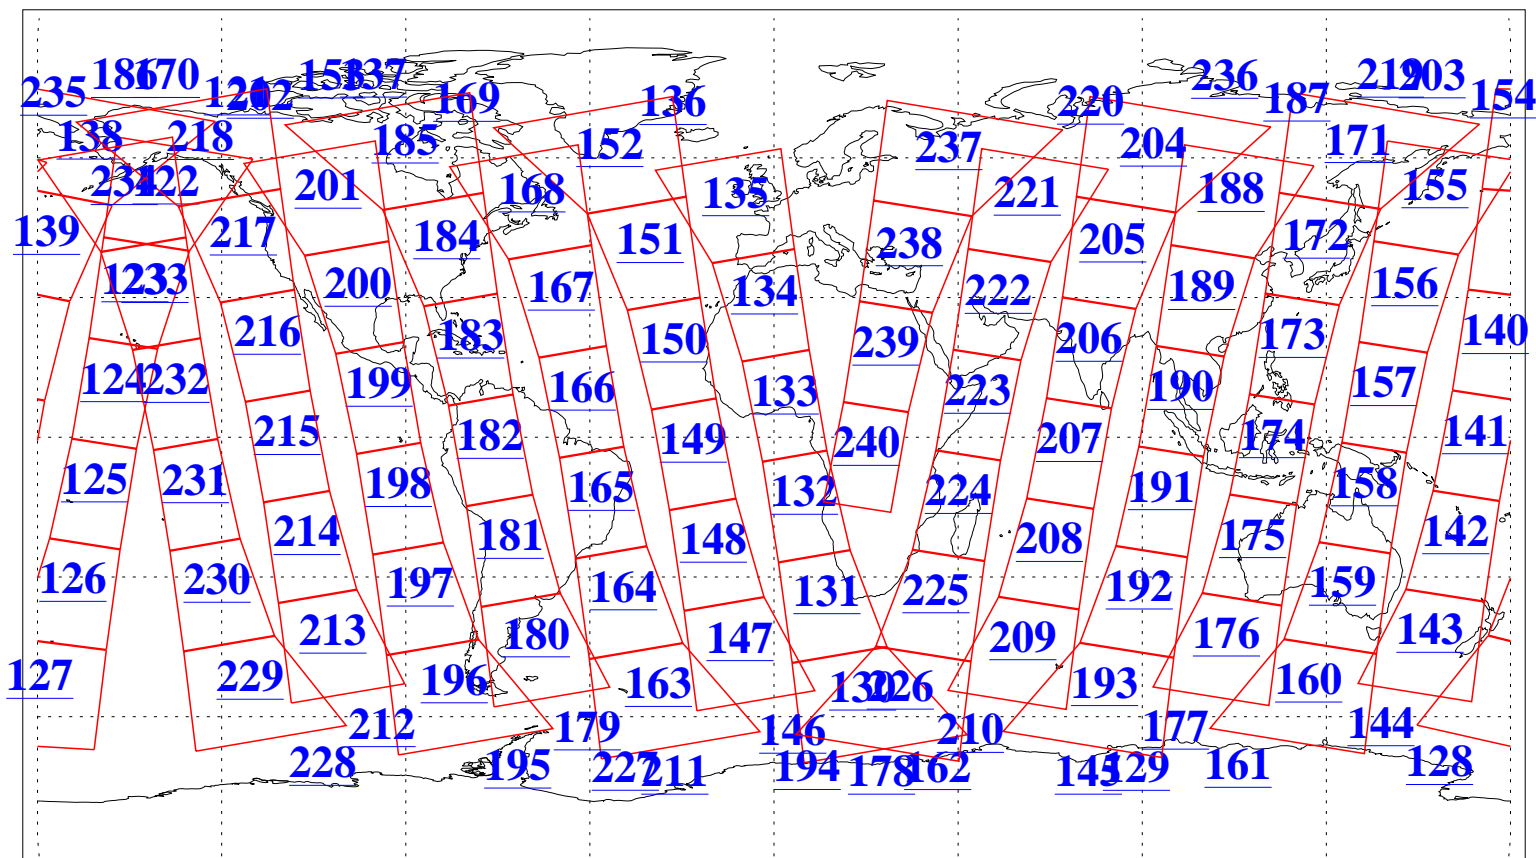

L1B Availability  
AMSU Granules: 240  
HSB Granules: 0  
AIRS Granules: 240

30 Jul 2017  
DoY 211  
Aqua Day 5566  
Granules: 1 to 120

Granules: 121 to 240

Legend: AMSU Available, HSB Available, AIRS Available

L1B Availability  
AMSU Granules: 240  
HSB Granules: 0  
AIRS Granules: 240

30 Jul 2017  
DoY 211  
Aqua Day 5566  
Ascending Granules

Descending Granules

Legend: AMSU Available, HSB Available, AIRS Available

L1B Availability  
 AMSU Granules: 240  
 HSB Granules: 0  
 AIRS Granules: 240

30 Jul 2017  
 DoY 211  
 Aqua Day 5566

Northern Hemisphere Granules

Southern Hemisphere Granules

Legend: AMSU Available, HSB Available, AIRS Available