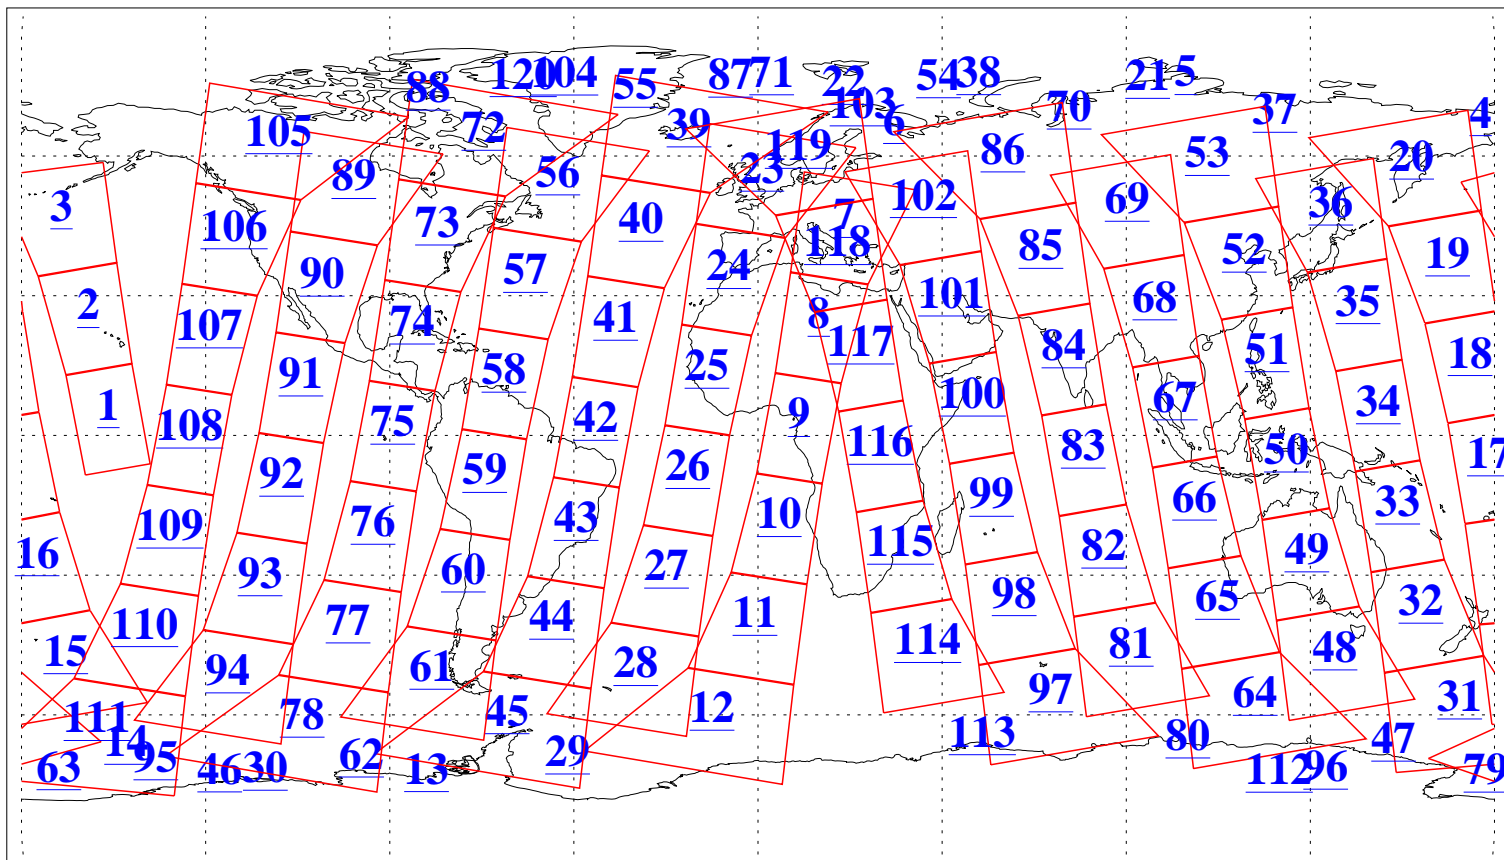

L1B Availability  
AMSU Granules: 240  
HSB Granules: 0  
AIRS Granules: 240

30 Jul 2017  
DoY 211  
Aqua Day 5566  
Granules: 1 to 120

Granules: 121 to 240

Legend: AMSU Available, HSB Available, AIRS Available

L1B Availability  
AMSU Granules: 240  
HSB Granules: 0  
AIRS Granules: 240

30 Jul 2017  
DoY 211  
Aqua Day 5566  
Ascending Granules

Descending Granules

Legend: AMSU Available, HSB Available, AIRS Available

L1B Availability  
 AMSU Granules: 240  
 HSB Granules: 0  
 AIRS Granules: 240

30 Jul 2017  
 DoY 211  
 Aqua Day 5566

Northern Hemisphere Granules

Southern Hemisphere Granules

Legend: AMSU Available, HSB Available, AIRS Available