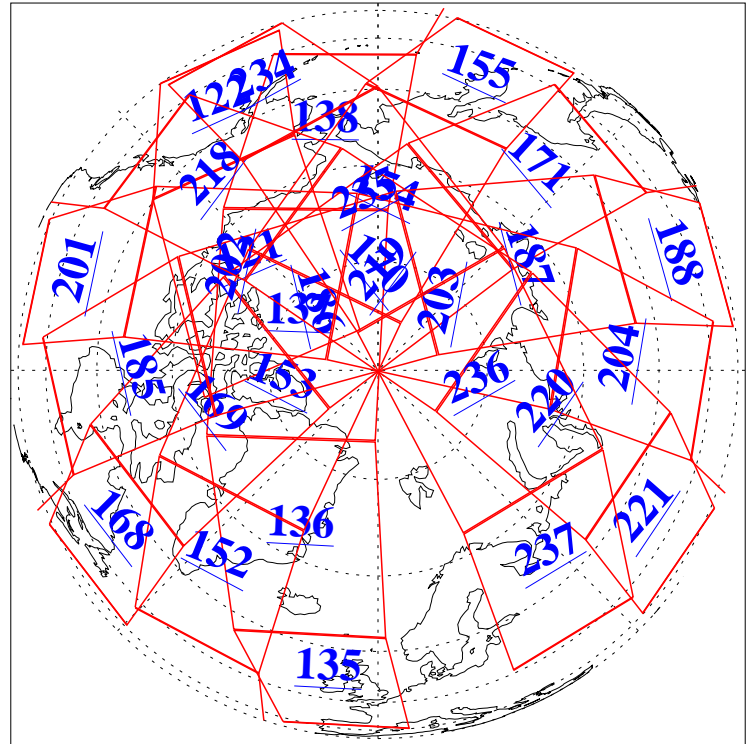

L1B Availability  
AMSU Granules: 240  
HSB Granules: 0  
AIRS Granules: 240

30 Jul 2017  
DoY 211  
Aqua Day 5566  
Granules: 1 to 120

Granules: 121 to 240

Legend: AMSU Available, HSB Available, AIRS Available

L1B Availability  
AMSU Granules: 240  
HSB Granules: 0  
AIRS Granules: 240

30 Jul 2017  
DoY 211  
Aqua Day 5566  
Ascending Granules

Descending Granules

Legend: AMSU Available, HSB Available, AIRS Available

L1B Availability  
 AMSU Granules: 240  
 HSB Granules: 0  
 AIRS Granules: 240

30 Jul 2017  
 DoY 211  
 Aqua Day 5566

Northern Hemisphere Granules

Southern Hemisphere Granules

Legend: AMSU Available, HSB Available, AIRS Available