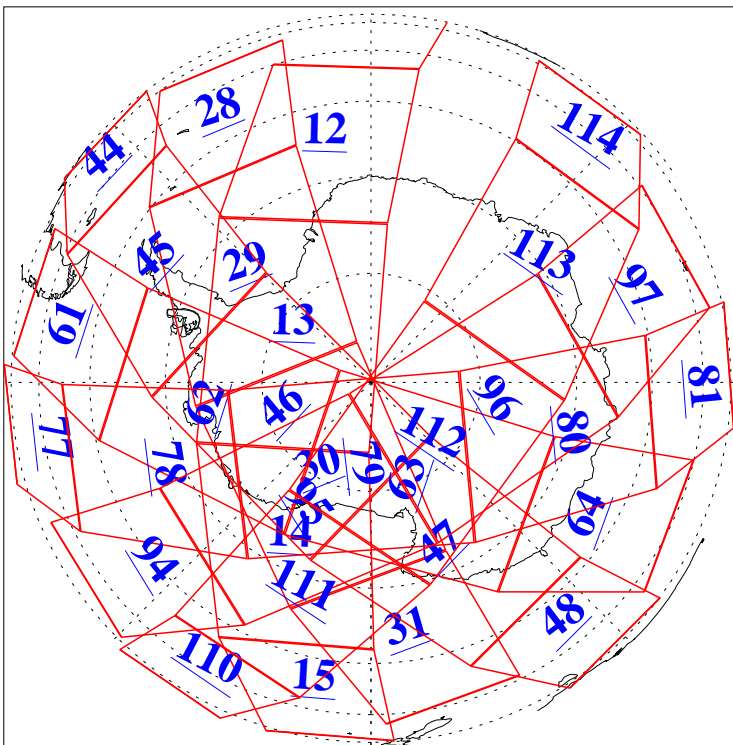

L1B Availability  
AMSU Granules: 240  
HSB Granules: 0  
AIRS Granules: 240

30 Jul 2017  
DoY 211  
Aqua Day 5566  
Granules: 1 to 120

Granules: 121 to 240

Legend: AMSU Available, HSB Available, AIRS Available

L1B Availability  
AMSU Granules: 240  
HSB Granules: 0  
AIRS Granules: 240

30 Jul 2017  
DoY 211  
Aqua Day 5566  
Ascending Granules

Descending Granules

Legend: AMSU Available, HSB Available, AIRS Available

L1B Availability  
 AMSU Granules: 240  
 HSB Granules: 0  
 AIRS Granules: 240

30 Jul 2017  
 DoY 211  
 Aqua Day 5566

Northern Hemisphere Granules

Southern Hemisphere Granules

Legend: AMSU Available, HSB Available, AIRS Available