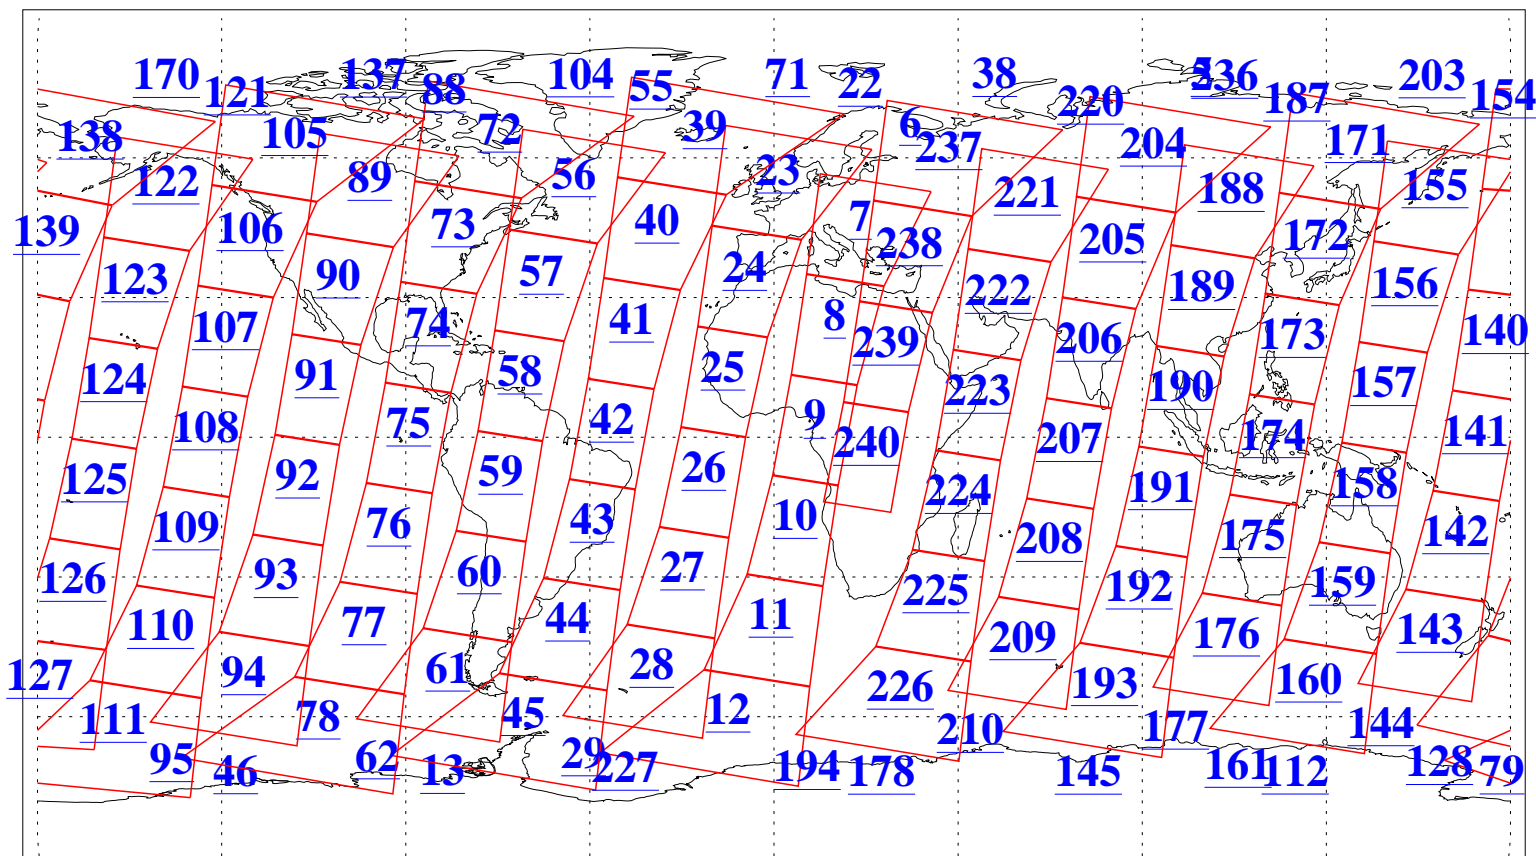

L1B Availability  
AMSU Granules: 240  
HSB Granules: 0  
AIRS Granules: 240

30 Jul 2017  
DoY 211  
Aqua Day 5566  
Granules: 1 to 120

Granules: 121 to 240

Legend: AMSU Available, HSB Available, AIRS Available

L1B Availability  
AMSU Granules: 240  
HSB Granules: 0  
AIRS Granules: 240

30 Jul 2017  
DoY 211  
Aqua Day 5566  
Ascending Granules

Descending Granules

Legend: AMSU Available, HSB Available, AIRS Available

L1B Availability  
 AMSU Granules: 240  
 HSB Granules: 0  
 AIRS Granules: 240

30 Jul 2017  
 DoY 211  
 Aqua Day 5566

Northern Hemisphere Granules

Southern Hemisphere Granules

Legend: AMSU Available, HSB Available, AIRS Available