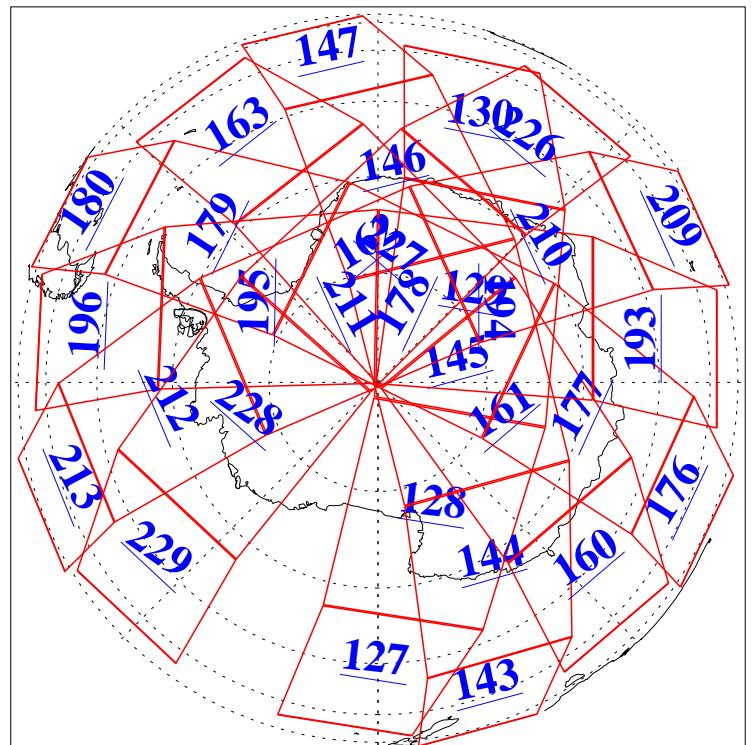

L1B Availability  
AMSU Granules: 240  
HSB Granules: 0  
AIRS Granules: 240

30 Jul 2017  
DoY 211  
Aqua Day 5566  
Granules: 1 to 120

Granules: 121 to 240

Legend: AMSU Available, HSB Available, AIRS Available

L1B Availability  
AMSU Granules: 240  
HSB Granules: 0  
AIRS Granules: 240

30 Jul 2017  
DoY 211  
Aqua Day 5566  
Ascending Granules

Descending Granules

Legend: AMSU Available, HSB Available, AIRS Available

L1B Availability  
 AMSU Granules: 240  
 HSB Granules: 0  
 AIRS Granules: 240

30 Jul 2017  
 DoY 211  
 Aqua Day 5566

Northern Hemisphere Granules

Southern Hemisphere Granules

Legend: AMSU Available, HSB Available, AIRS Available