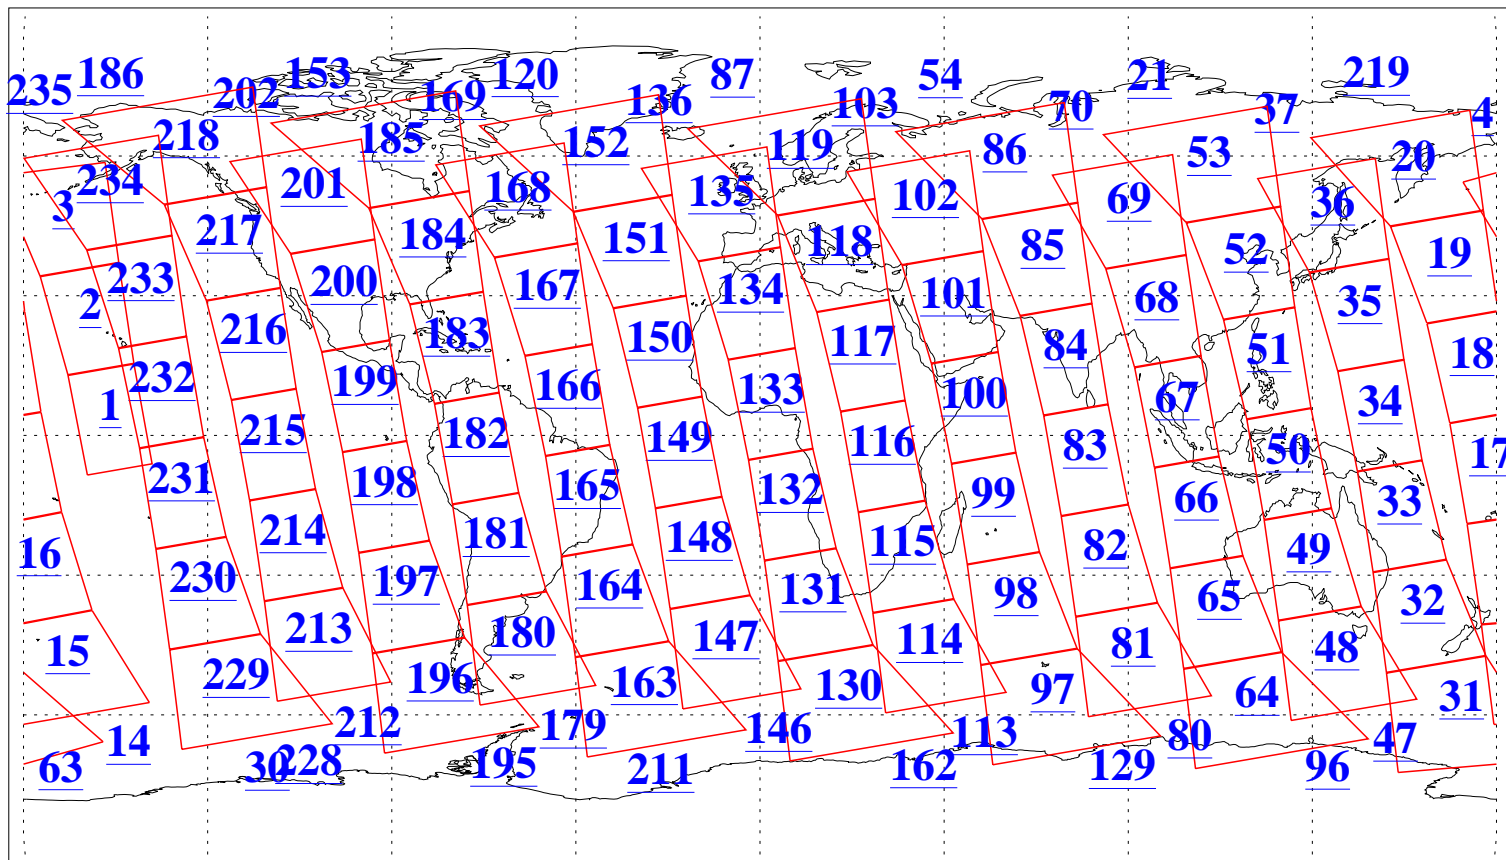

L1B Availability  
AMSU Granules: 240  
HSB Granules: 0  
AIRS Granules: 240

30 Jul 2017  
DoY 211  
Aqua Day 5566  
Granules: 1 to 120

Granules: 121 to 240

Legend: AMSU Available, HSB Available, AIRS Available

L1B Availability  
AMSU Granules: 240  
HSB Granules: 0  
AIRS Granules: 240

30 Jul 2017  
DoY 211  
Aqua Day 5566  
Ascending Granules

Descending Granules

Legend: AMSU Available, HSB Available, AIRS Available

L1B Availability  
 AMSU Granules: 240  
 HSB Granules: 0  
 AIRS Granules: 240

30 Jul 2017  
 DoY 211  
 Aqua Day 5566

Northern Hemisphere Granules

Southern Hemisphere Granules

Legend: AMSU Available, HSB Available, AIRS Available