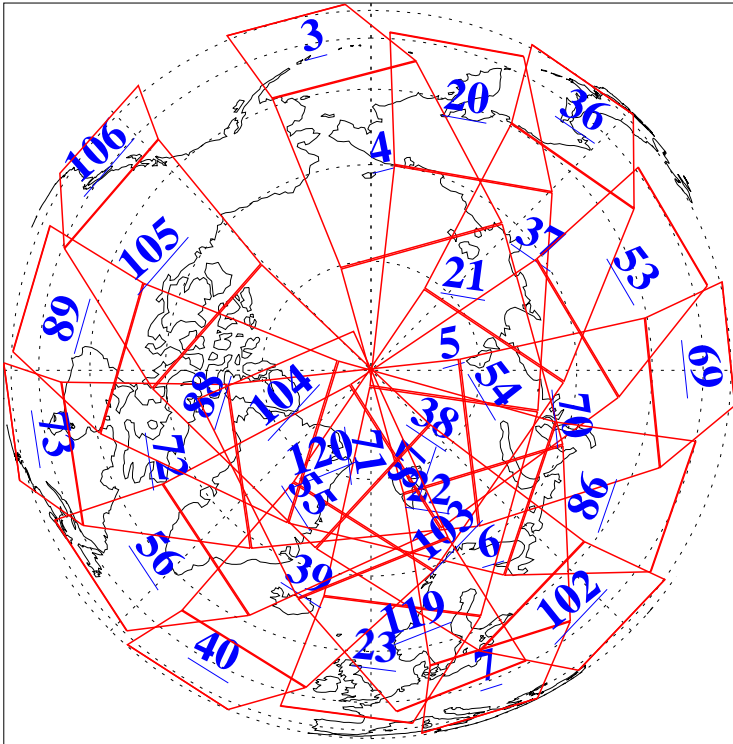

L1B Availability  
AMSU Granules: 240  
HSB Granules: 0  
AIRS Granules: 240

30 Jul 2017  
DoY 211  
Aqua Day 5566  
Granules: 1 to 120

Granules: 121 to 240

Legend: AMSU Available, HSB Available, AIRS Available

L1B Availability  
AMSU Granules: 240  
HSB Granules: 0  
AIRS Granules: 240

30 Jul 2017  
DoY 211  
Aqua Day 5566  
Ascending Granules

Descending Granules

Legend: AMSU Available, HSB Available, AIRS Available

L1B Availability  
 AMSU Granules: 240  
 HSB Granules: 0  
 AIRS Granules: 240

30 Jul 2017  
 DoY 211  
 Aqua Day 5566

Northern Hemisphere Granules

Southern Hemisphere Granules

Legend: AMSU Available, HSB Available, AIRS Available