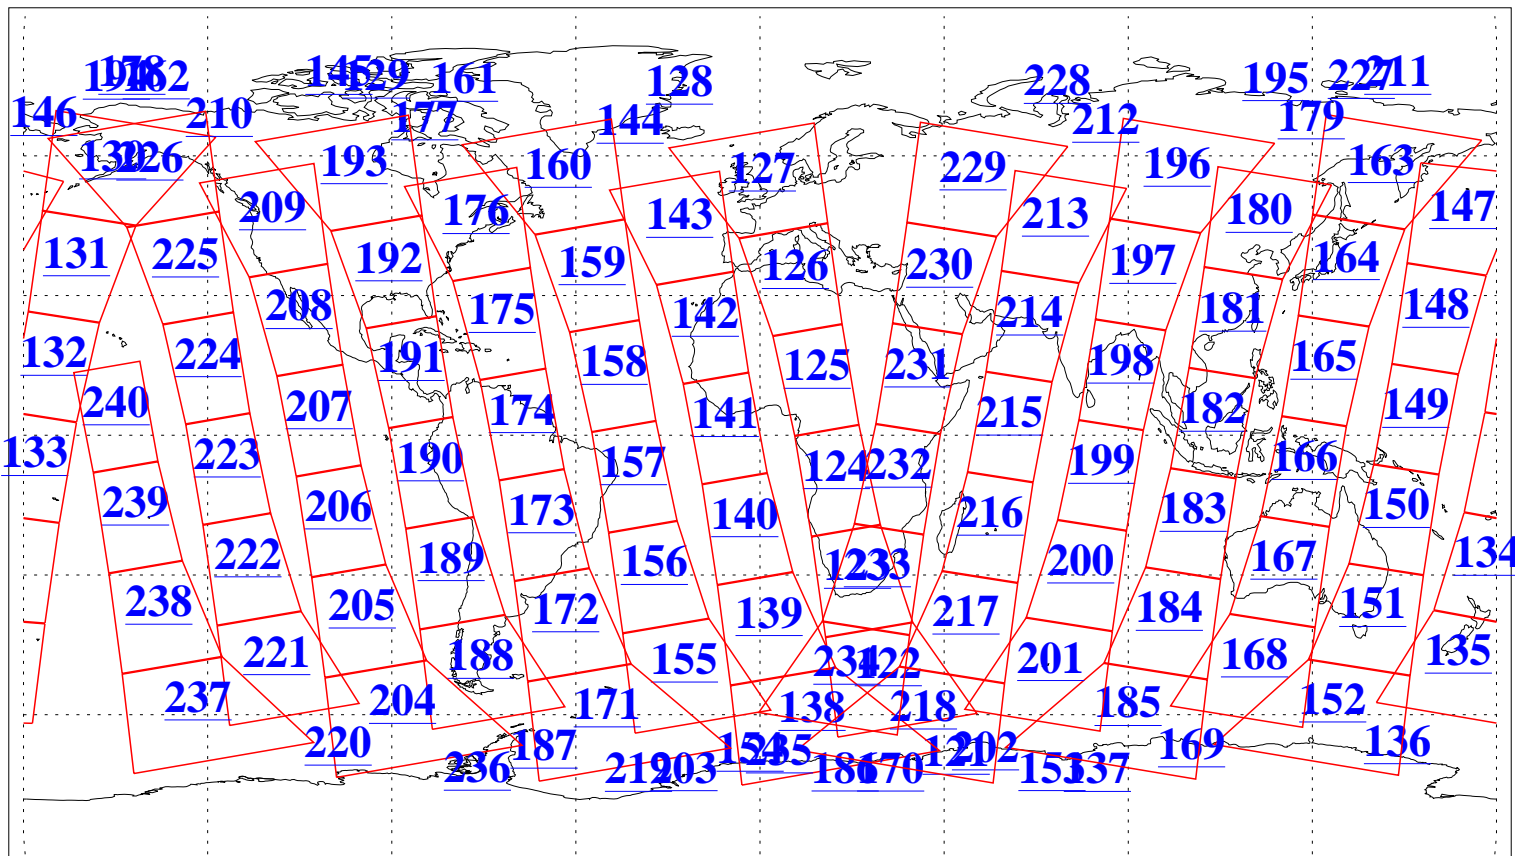

L1B Availability
AMSU Granules: 240
HSB Granules: 0
AIRS Granules: 240

22 Jul 2017
DoY 203
Aqua Day 5558
Granules: 1 to 120

Granules: 121 to 240

Legend: AMSU Available, HSB Available, AIRS Available

L1B Availability
AMSU Granules: 240
HSB Granules: 0
AIRS Granules: 240

22 Jul 2017
DoY 203
Aqua Day 5558

Ascending Granules

Descending Granules

Legend: AMSU Available, HSB Available, AIRS Available

L1B Availability
 AMSU Granules: 240
 HSB Granules: 0
 AIRS Granules: 240

22 Jul 2017
 DoY 203
 Aqua Day 5558

Northern Hemisphere Granules

Southern Hemisphere Granules

Legend: AMSU Available, HSB Available, AIRS Available