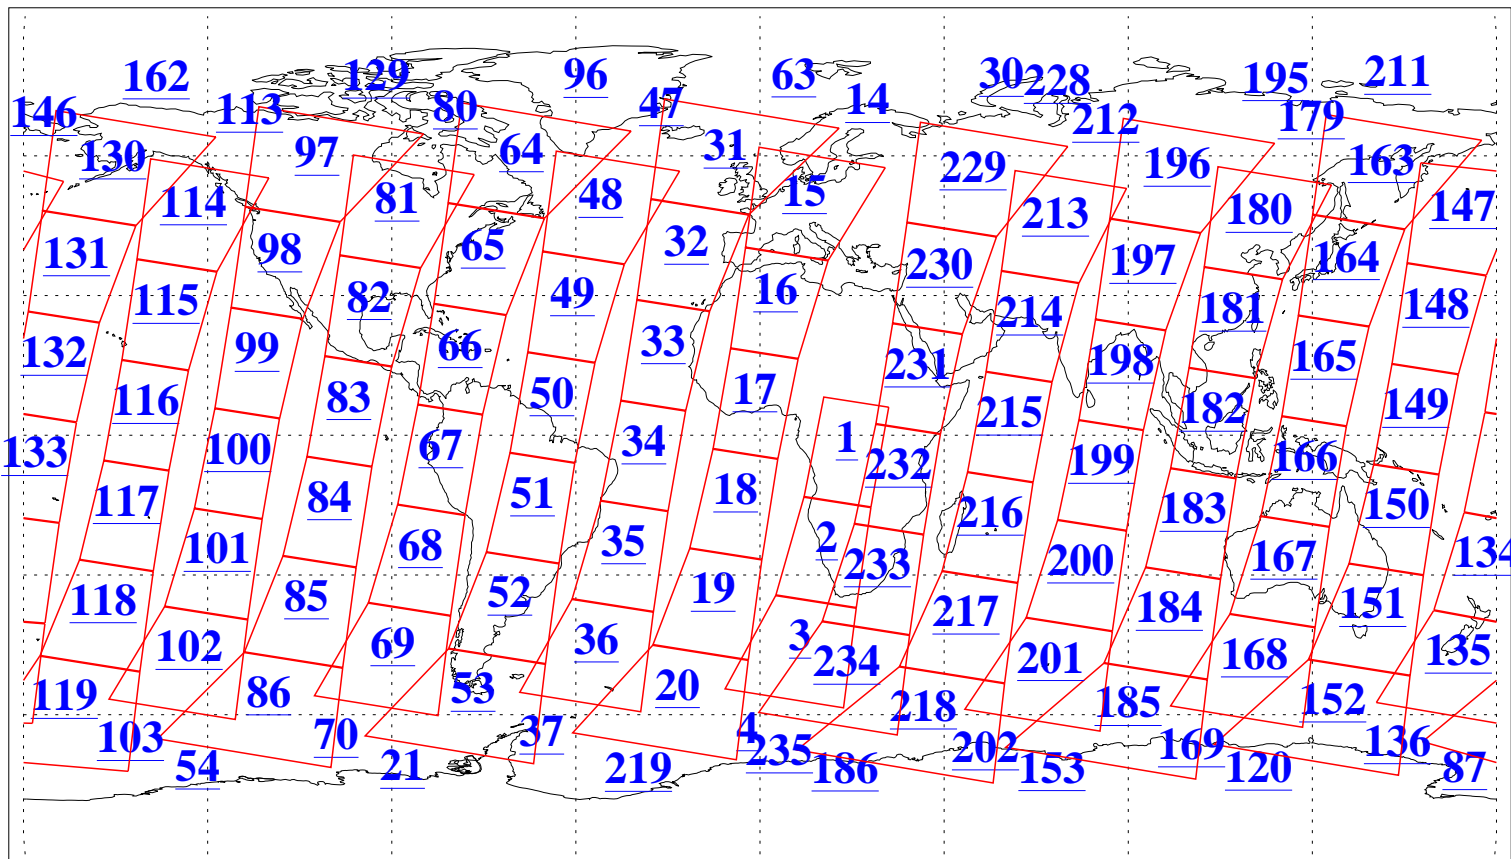

L1B Availability
AMSU Granules: 240
HSB Granules: 0
AIRS Granules: 240

22 Jul 2017
DoY 203
Aqua Day 5558
Granules: 1 to 120

Granules: 121 to 240

Legend: AMSU Available, HSB Available, AIRS Available

L1B Availability
AMSU Granules: 240
HSB Granules: 0
AIRS Granules: 240

22 Jul 2017
DoY 203
Aqua Day 5558

Ascending Granules

Descending Granules

Legend: AMSU Available, HSB Available, AIRS Available

L1B Availability
 AMSU Granules: 240
 HSB Granules: 0
 AIRS Granules: 240

22 Jul 2017
 DoY 203
 Aqua Day 5558

Northern Hemisphere Granules

Southern Hemisphere Granules

Legend: AMSU Available, HSB Available, AIRS Available