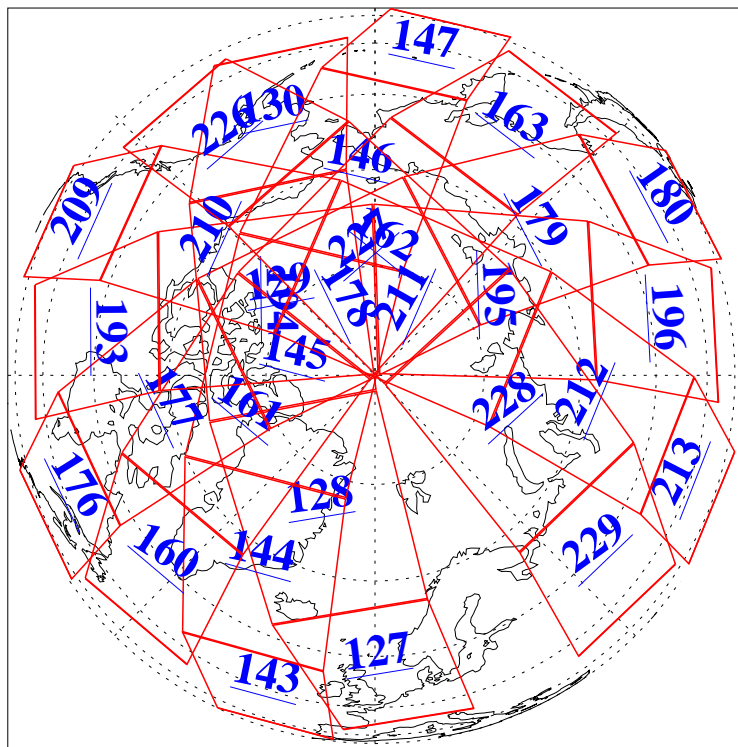

L1B Availability
AMSU Granules: 240
HSB Granules: 0
AIRS Granules: 240

22 Jul 2017
DoY 203
Aqua Day 5558
Granules: 1 to 120

Granules: 121 to 240

Legend: AMSU Available, HSB Available, AIRS Available

L1B Availability
AMSU Granules: 240
HSB Granules: 0
AIRS Granules: 240

22 Jul 2017
DoY 203
Aqua Day 5558

Ascending Granules

Descending Granules

Legend: AMSU Available, HSB Available, AIRS Available

L1B Availability
 AMSU Granules: 240
 HSB Granules: 0
 AIRS Granules: 240

22 Jul 2017
 DoY 203
 Aqua Day 5558

Northern Hemisphere Granules

Southern Hemisphere Granules

Legend: AMSU Available, HSB Available, AIRS Available