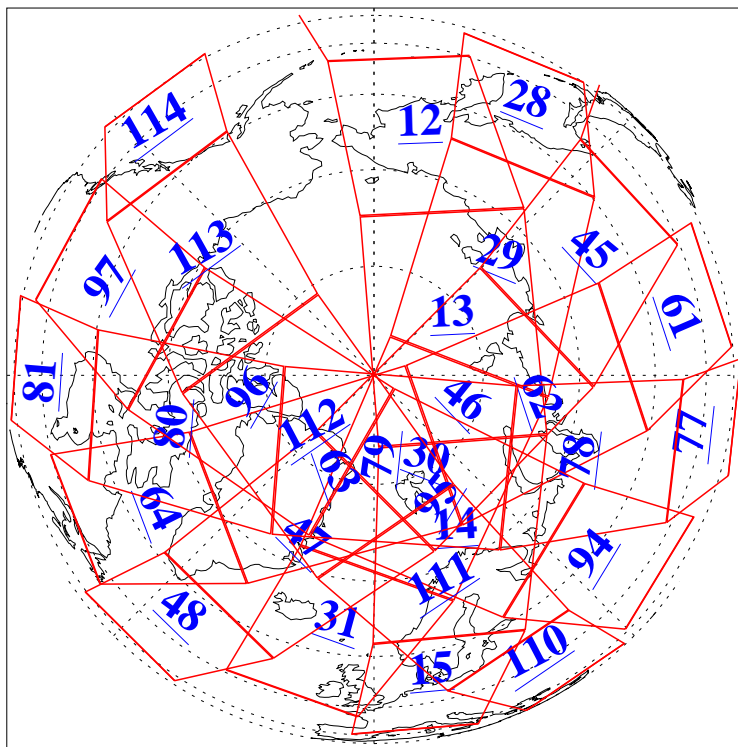

L1B Availability
AMSU Granules: 240
HSB Granules: 0
AIRS Granules: 240

22 Jul 2017
DoY 203
Aqua Day 5558
Granules: 1 to 120

Granules: 121 to 240

Legend: AMSU Available, HSB Available, AIRS Available

L1B Availability
AMSU Granules: 240
HSB Granules: 0
AIRS Granules: 240

22 Jul 2017
DoY 203
Aqua Day 5558

Ascending Granules

Descending Granules

Legend: AMSU Available, HSB Available, AIRS Available

L1B Availability
 AMSU Granules: 240
 HSB Granules: 0
 AIRS Granules: 240

22 Jul 2017
 DoY 203
 Aqua Day 5558

Northern Hemisphere Granules

Southern Hemisphere Granules

Legend: AMSU Available, HSB Available, AIRS Available