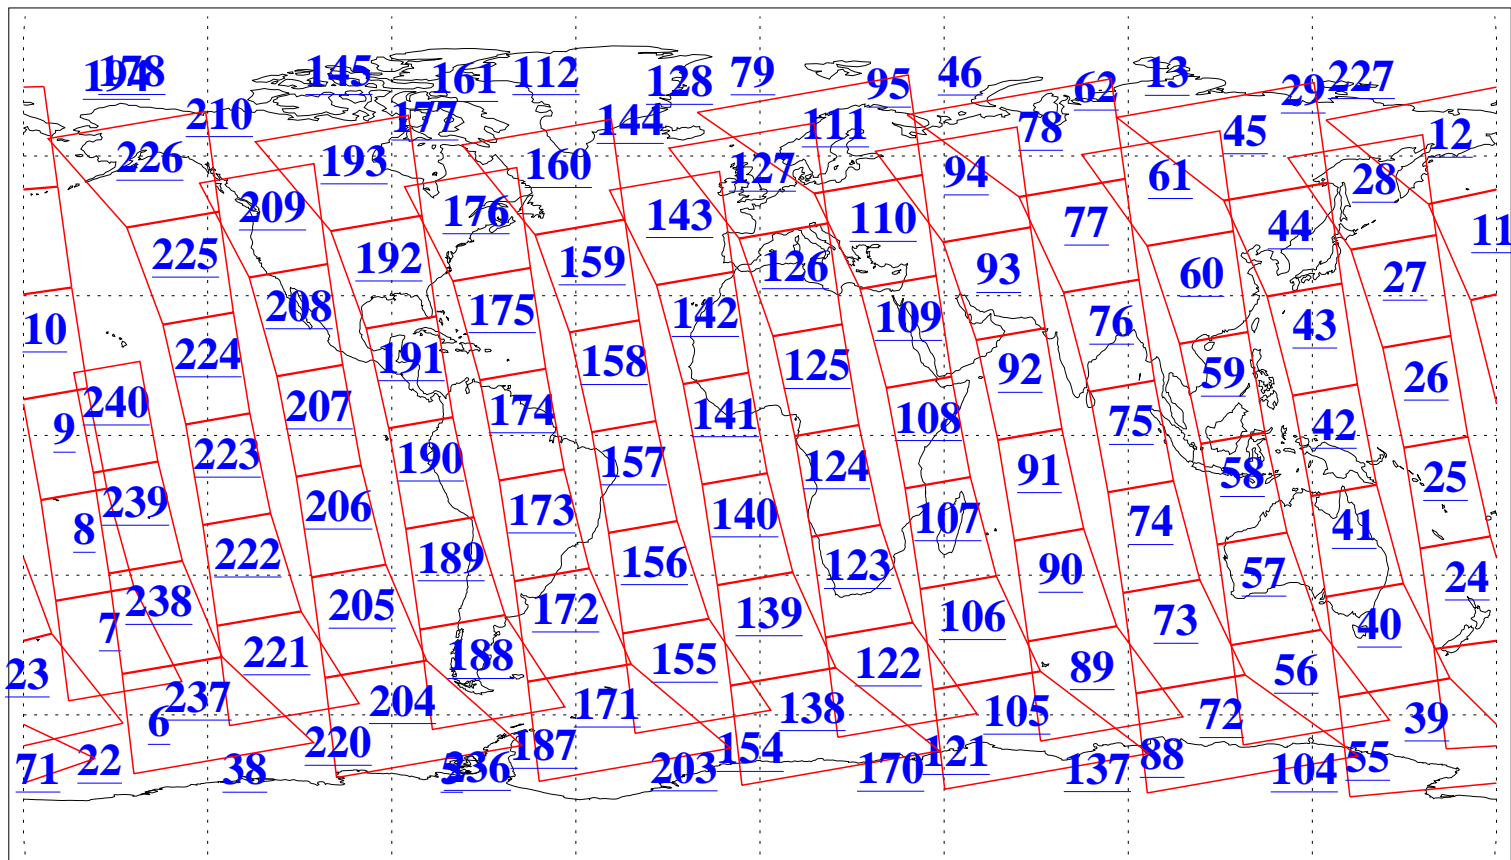

L1B Availability
AMSU Granules: 240
HSB Granules: 0
AIRS Granules: 240

22 Jul 2017
DoY 203
Aqua Day 5558
Granules: 1 to 120

Granules: 121 to 240

Legend: AMSU Available, HSB Available, AIRS Available

L1B Availability
AMSU Granules: 240
HSB Granules: 0
AIRS Granules: 240

22 Jul 2017
DoY 203
Aqua Day 5558

Ascending Granules

Descending Granules

Legend: AMSU Available, HSB Available, AIRS Available

L1B Availability
 AMSU Granules: 240
 HSB Granules: 0
 AIRS Granules: 240

22 Jul 2017
 DoY 203
 Aqua Day 5558

Northern Hemisphere Granules

Southern Hemisphere Granules

Legend: AMSU Available, HSB Available, AIRS Available