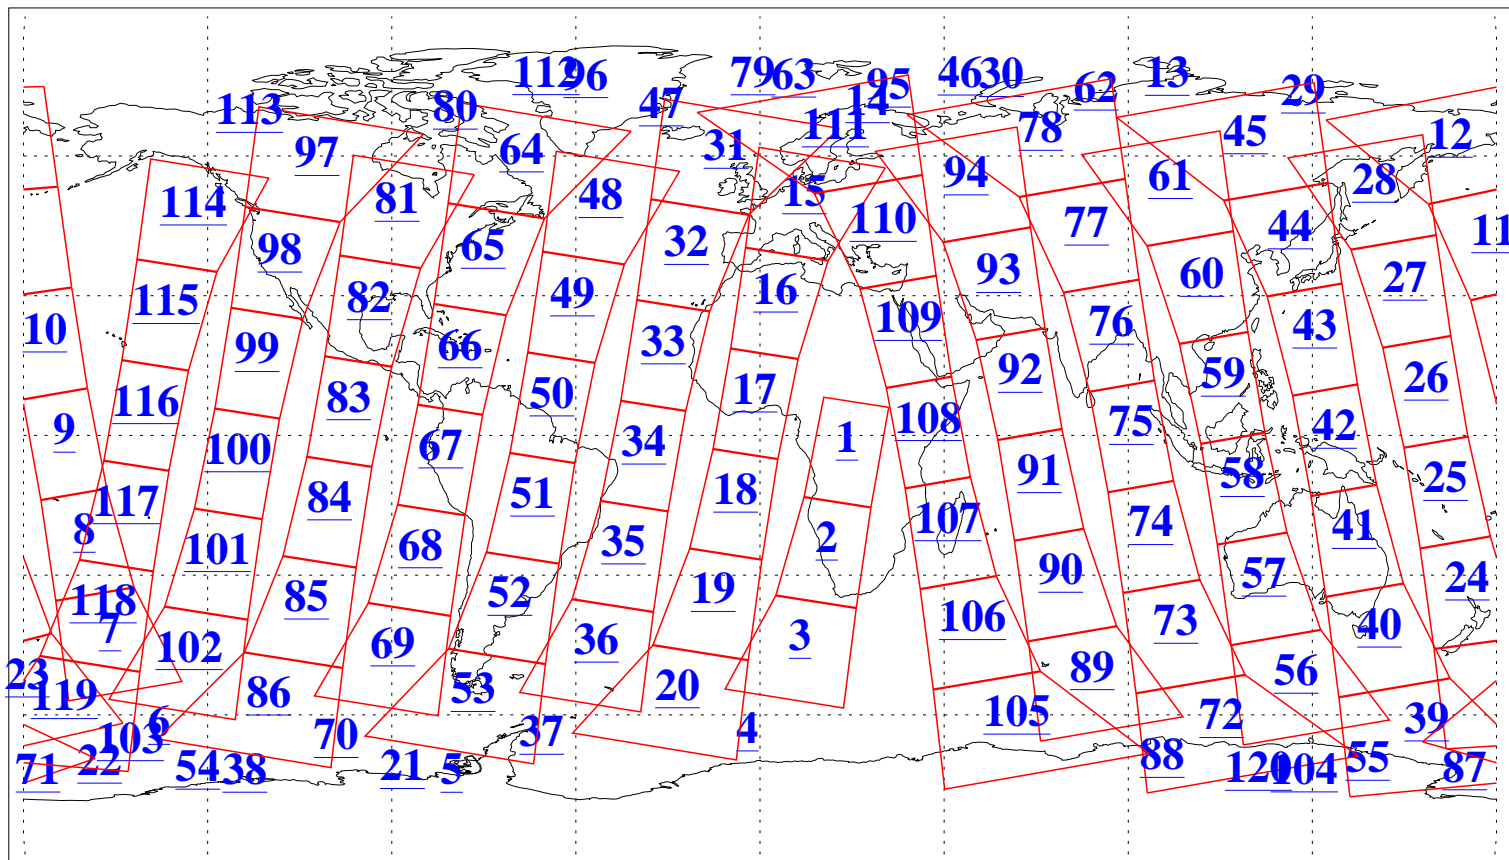

L1B Availability
AMSU Granules: 240
HSB Granules: 0
AIRS Granules: 240

22 Jul 2017
DoY 203
Aqua Day 5558
Granules: 1 to 120

Granules: 121 to 240

Legend: AMSU Available, HSB Available, AIRS Available

L1B Availability
AMSU Granules: 240
HSB Granules: 0
AIRS Granules: 240

22 Jul 2017
DoY 203
Aqua Day 5558

Ascending Granules

Descending Granules

Legend: AMSU Available, HSB Available, AIRS Available

L1B Availability
 AMSU Granules: 240
 HSB Granules: 0
 AIRS Granules: 240

22 Jul 2017
 DoY 203
 Aqua Day 5558

Northern Hemisphere Granules

Southern Hemisphere Granules

Legend: AMSU Available, HSB Available, AIRS Available