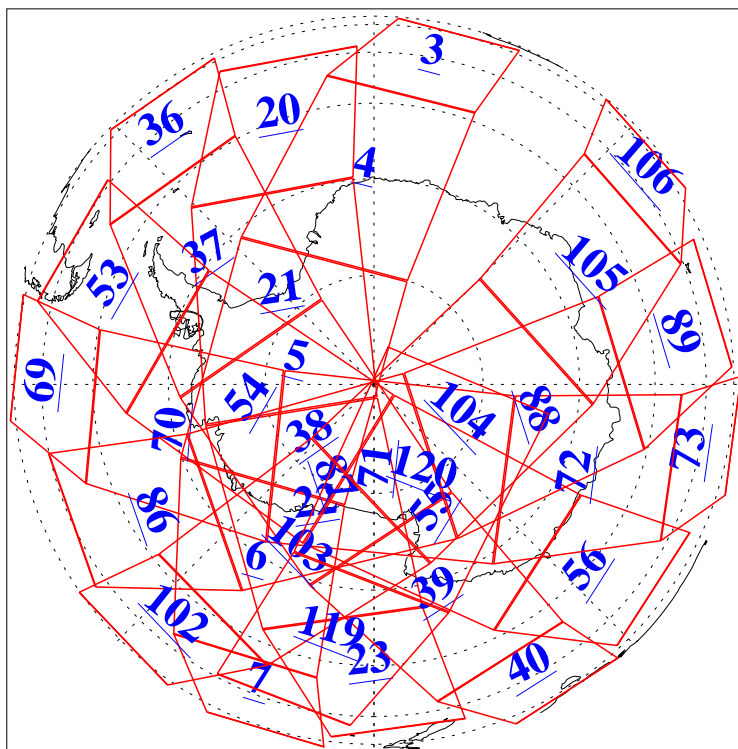

22 Jul 2017
DoY 203
Aqua Day 5558

Ascending Granules

Descending Granules

Legend: AMSU Available, HSB Available, AIRS Available

L1B Availability
 AMSU Granules: 240
 HSB Granules: 0
 AIRS Granules: 240

22 Jul 2017
 DoY 203
 Aqua Day 5558

Northern Hemisphere Granules

Southern Hemisphere Granules

Legend: AMSU Available, HSB Available, AIRS Available