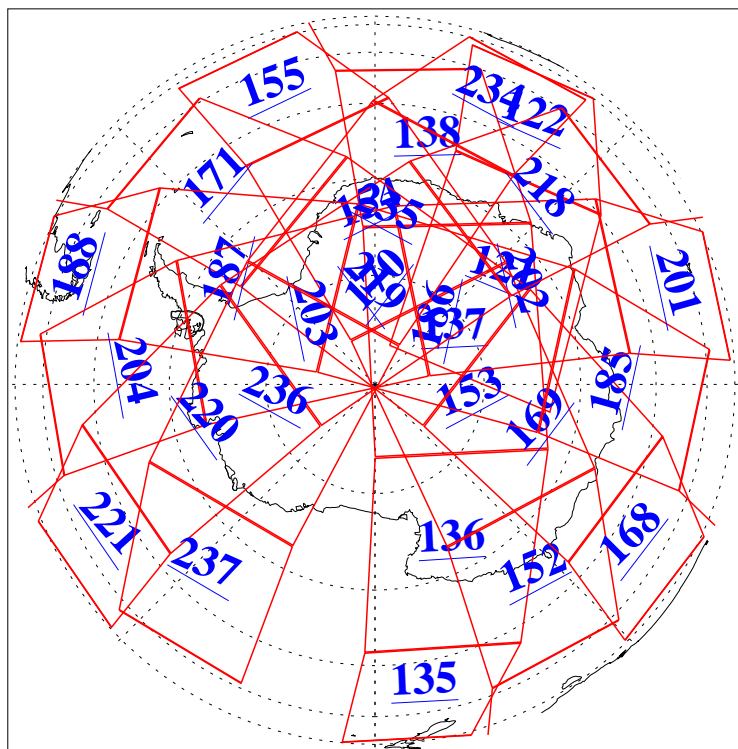

L1B Availability
AMSU Granules: 240
HSB Granules: 0
AIRS Granules: 240

22 Jul 2017
DoY 203
Aqua Day 5558
Granules: 1 to 120

Granules: 121 to 240

Legend: AMSU Available, HSB Available, AIRS Available

L1B Availability
AMSU Granules: 240
HSB Granules: 0
AIRS Granules: 240

22 Jul 2017
DoY 203
Aqua Day 5558

Ascending Granules

Descending Granules

Legend: AMSU Available, HSB Available, AIRS Available

L1B Availability
 AMSU Granules: 240
 HSB Granules: 0
 AIRS Granules: 240

22 Jul 2017
 DoY 203
 Aqua Day 5558

Northern Hemisphere Granules

Southern Hemisphere Granules

Legend: AMSU Available, HSB Available, AIRS Available