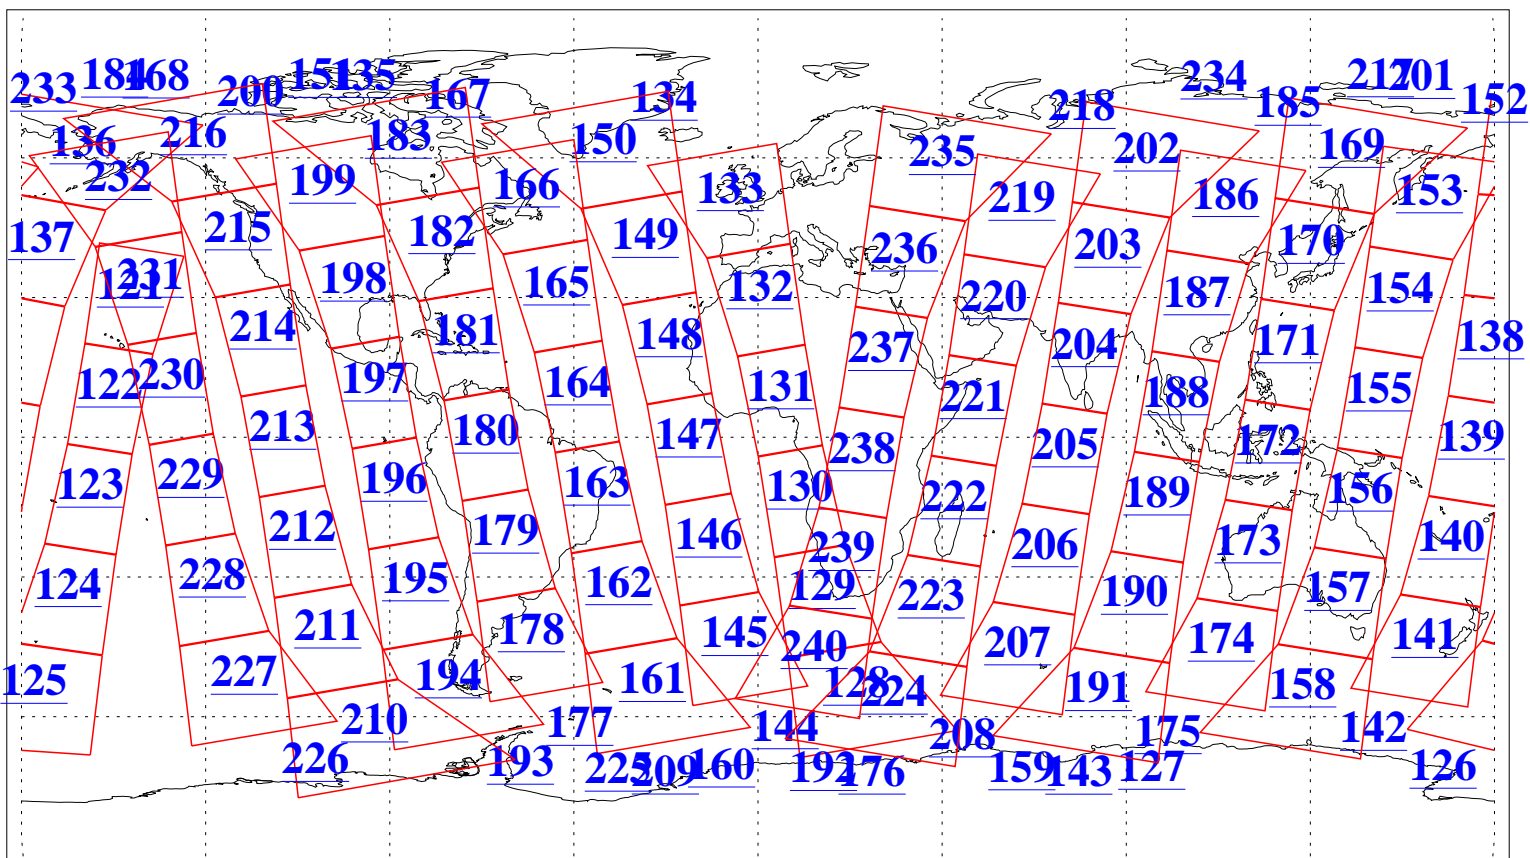

L1B Availability  
AMSU Granules: 240  
HSB Granules: 0  
AIRS Granules: 240

16 Jul 2017  
DoY 197  
Aqua Day 5552  
Granules: 1 to 120

Granules: 121 to 240

Legend: AMSU Available, HSB Available, AIRS Available

L1B Availability  
AMSU Granules: 240  
HSB Granules: 0  
AIRS Granules: 240

16 Jul 2017  
DoY 197  
Aqua Day 5552

Ascending Granules

Descending Granules

Legend: AMSU Available, HSB Available, AIRS Available