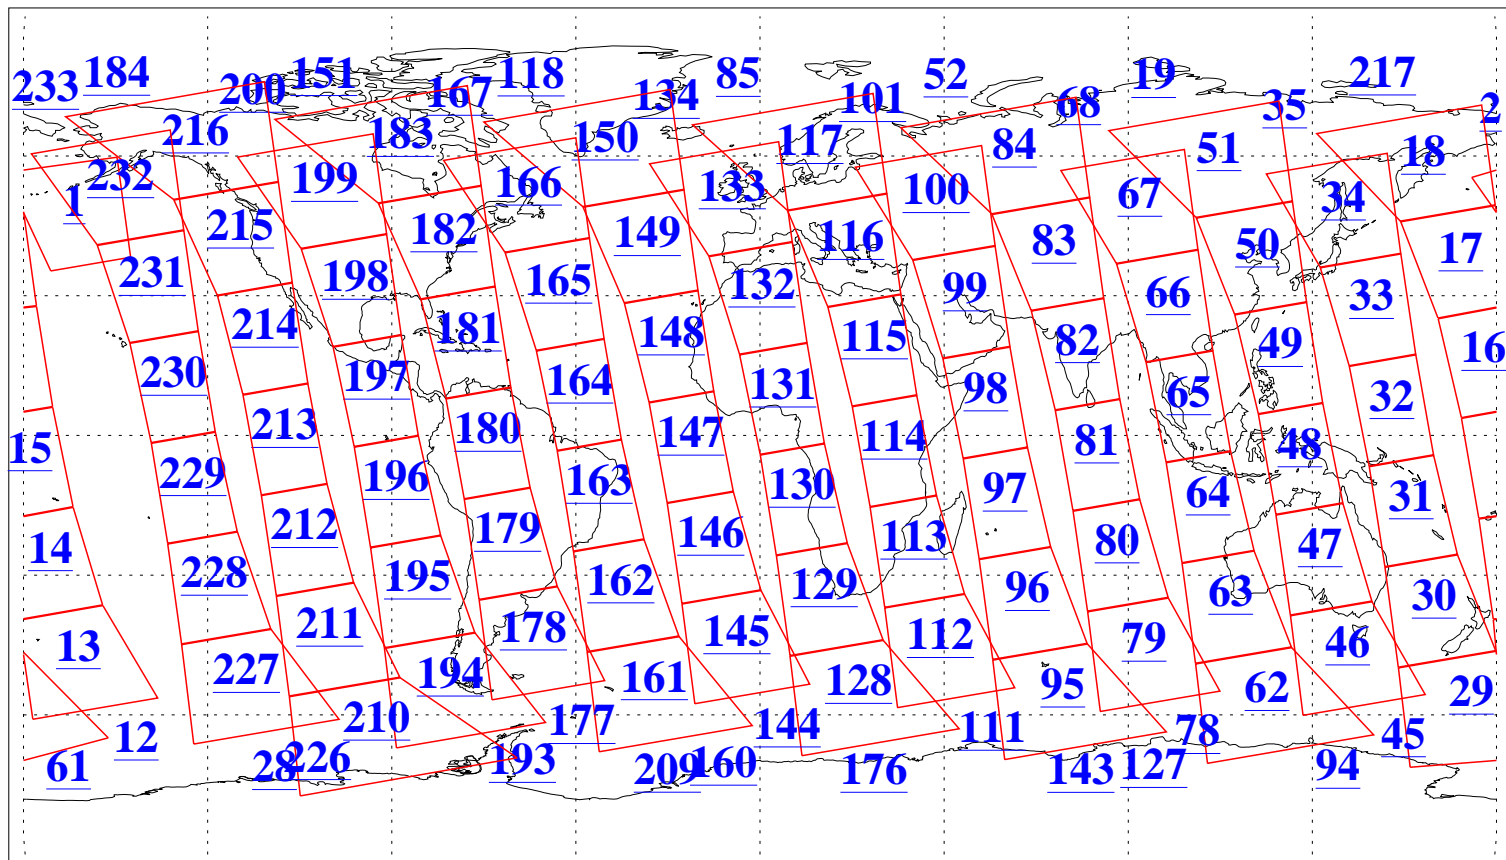

L1B Availability  
AMSU Granules: 240  
HSB Granules: 0  
AIRS Granules: 240

16 Jul 2017  
DoY 197  
Aqua Day 5552  
Granules: 1 to 120

Granules: 121 to 240

Legend: AMSU Available, HSB Available, AIRS Available

L1B Availability  
AMSU Granules: 240  
HSB Granules: 0  
AIRS Granules: 240

16 Jul 2017  
DoY 197  
Aqua Day 5552

Ascending Granules

Descending Granules

Legend: AMSU Available, HSB Available, AIRS Available