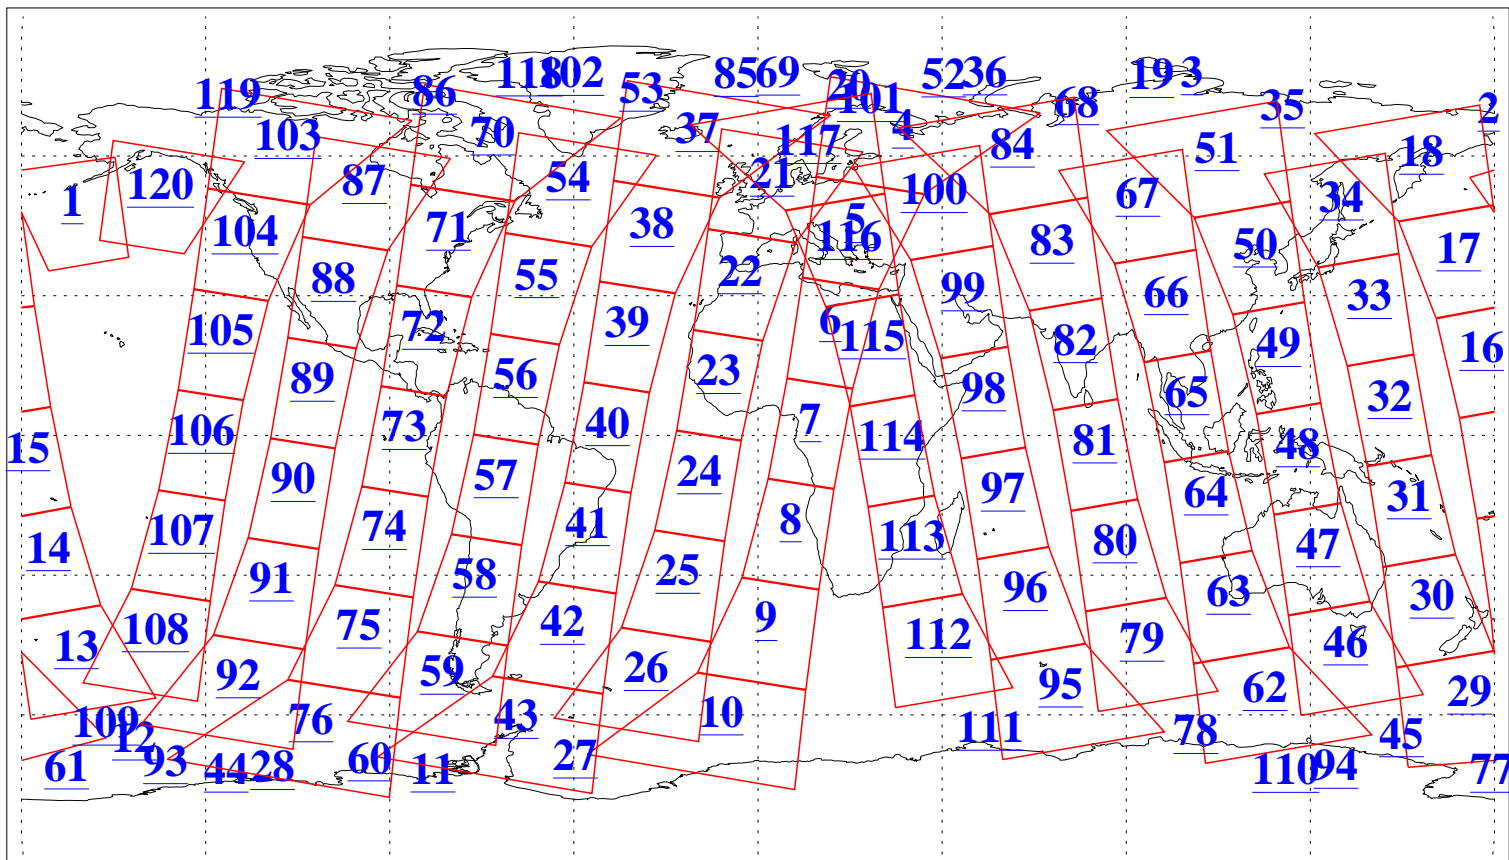

L1B Availability  
AMSU Granules: 240  
HSB Granules: 0  
AIRS Granules: 240

16 Jul 2017  
DoY 197  
Aqua Day 5552  
Granules: 1 to 120

Granules: 121 to 240

Legend: AMSU Available, HSB Available, AIRS Available

L1B Availability  
AMSU Granules: 240  
HSB Granules: 0  
AIRS Granules: 240

16 Jul 2017  
DoY 197  
Aqua Day 5552

Ascending Granules

Descending Granules

Legend: AMSU Available, HSB Available, AIRS Available