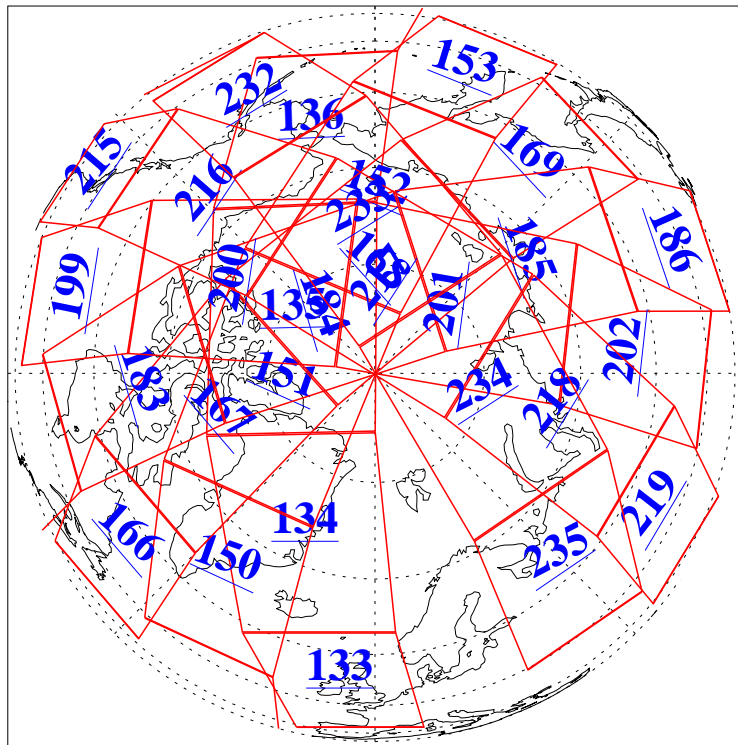

L1B Availability  
AMSU Granules: 240  
HSB Granules: 0  
AIRS Granules: 240

16 Jul 2017  
DoY 197  
Aqua Day 5552  
Granules: 1 to 120

Granules: 121 to 240

Legend: AMSU Available, HSB Available, AIRS Available

L1B Availability  
AMSU Granules: 240  
HSB Granules: 0  
AIRS Granules: 240

16 Jul 2017  
DoY 197  
Aqua Day 5552

Ascending Granules

Descending Granules

Legend: AMSU Available, HSB Available, AIRS Available

### Northern Hemisphere Granules