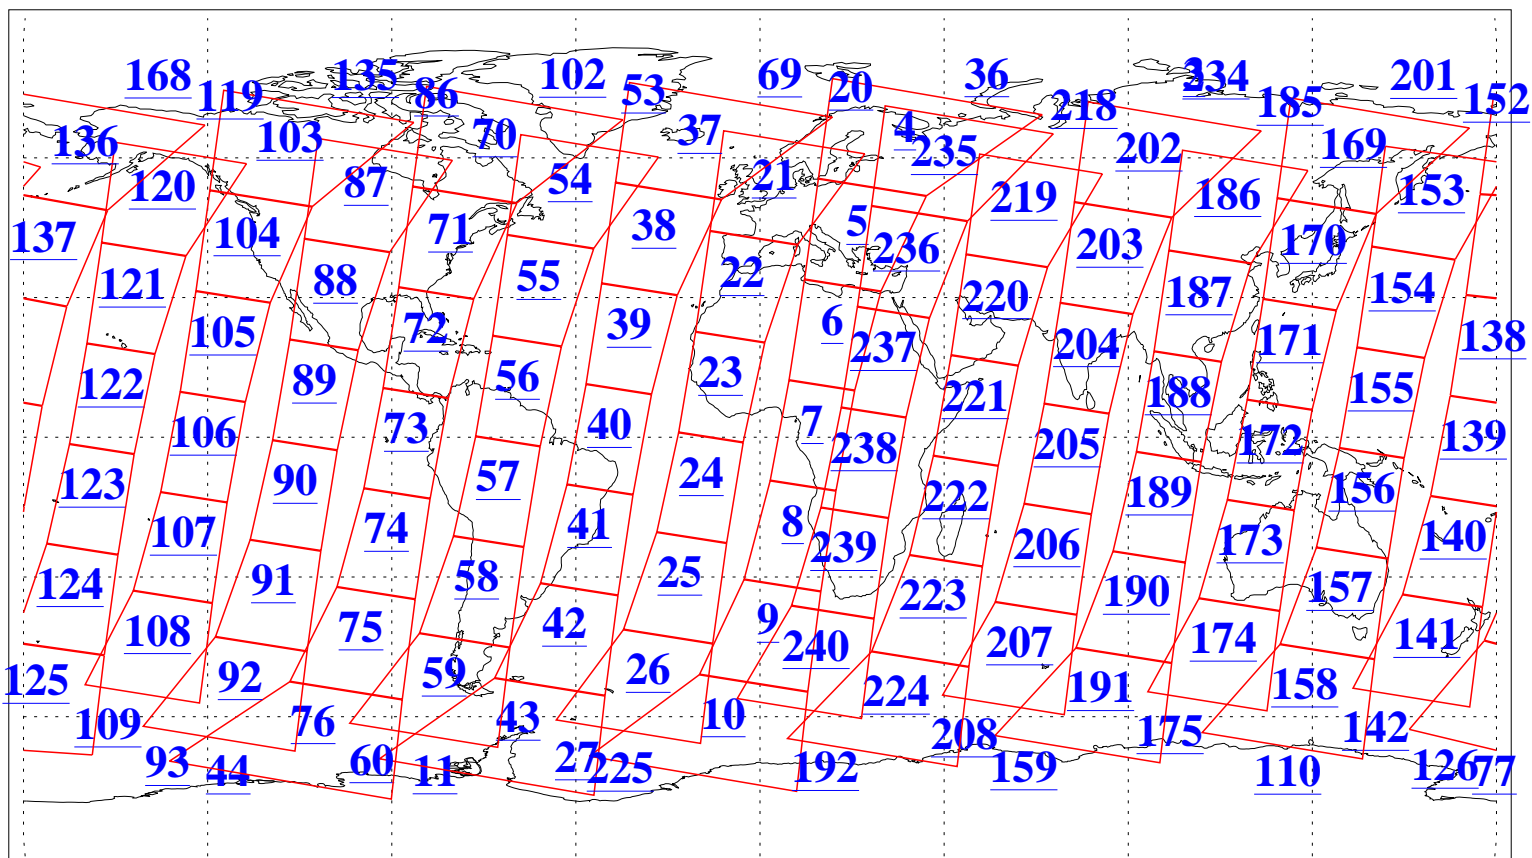

L1B Availability  
AMSU Granules: 240  
HSB Granules: 0  
AIRS Granules: 240

16 Jul 2017  
DoY 197  
Aqua Day 5552  
Granules: 1 to 120

Granules: 121 to 240

Legend: AMSU Available, HSB Available, AIRS Available

L1B Availability  
AMSU Granules: 240  
HSB Granules: 0  
AIRS Granules: 240

16 Jul 2017  
DoY 197  
Aqua Day 5552

Ascending Granules

Descending Granules

Legend: AMSU Available, HSB Available, AIRS Available