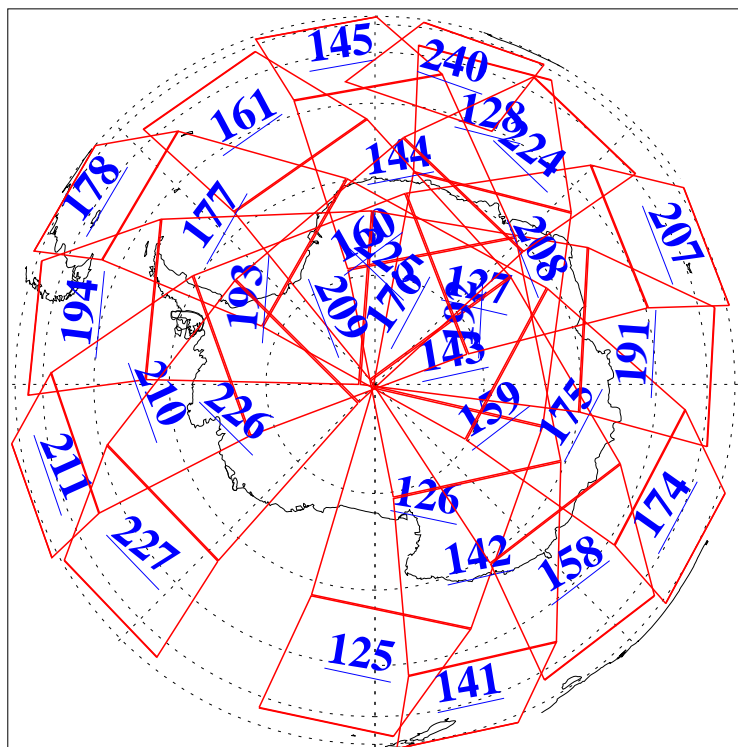

Legend: AMSU Available, HSB Available, AIRS Available