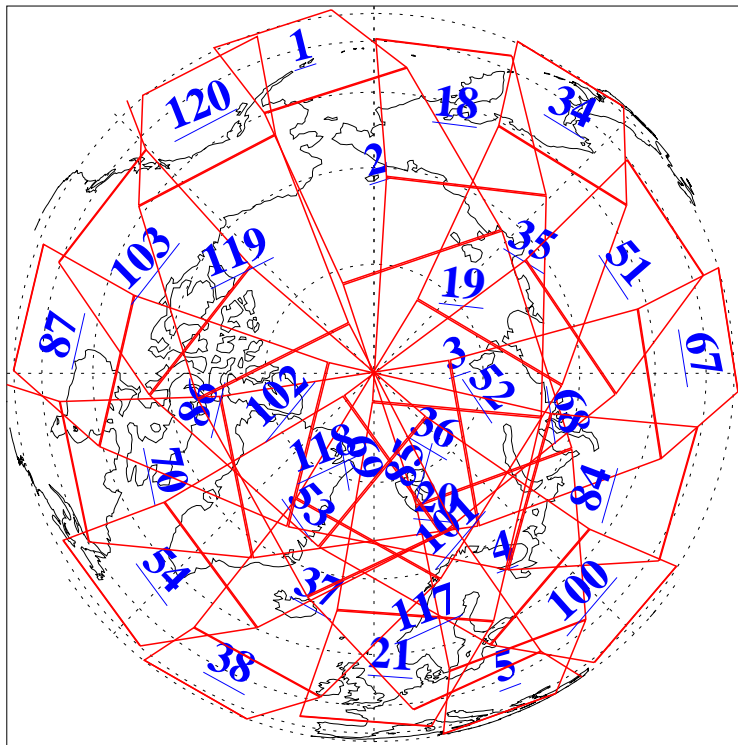

L1B Availability  
AMSU Granules: 240  
HSB Granules: 0  
AIRS Granules: 240

16 Jul 2017  
DoY 197  
Aqua Day 5552  
Granules: 1 to 120

Granules: 121 to 240

Legend: AMSU Available, HSB Available, AIRS Available

L1B Availability  
AMSU Granules: 240  
HSB Granules: 0  
AIRS Granules: 240

16 Jul 2017  
DoY 197  
Aqua Day 5552

Ascending Granules

Descending Granules

Legend: AMSU Available, HSB Available, AIRS Available

### Northern Hemisphere Granules