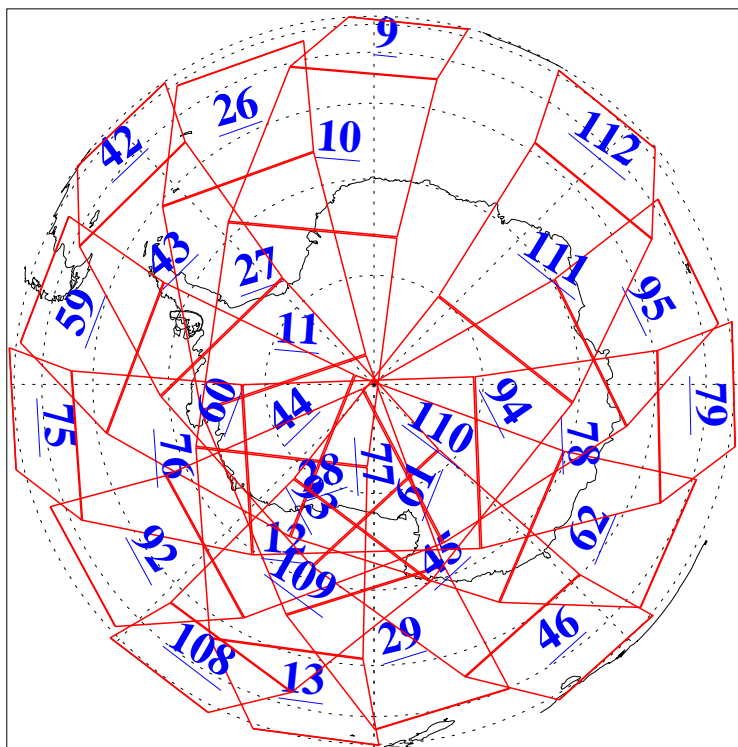

Legend: AMSU Available, HSB Available, AIRS Available