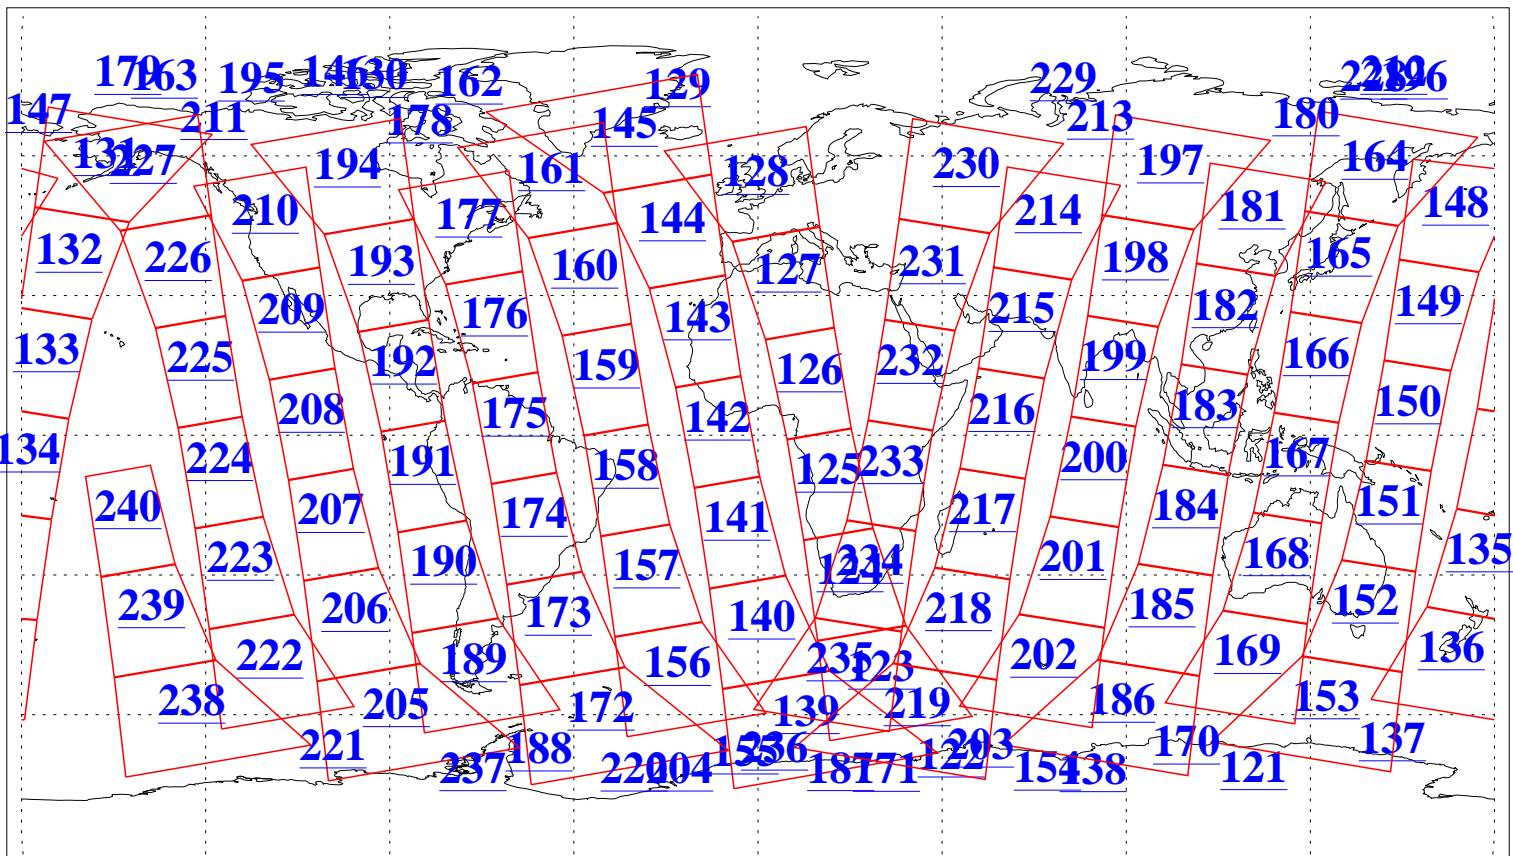

L1B Availability  
AMSU Granules: 239  
HSB Granules: 0  
AIRS Granules: 240

13 Jul 2017  
DoY 194  
Aqua Day 5549  
Granules: 1 to 120

Granules: 121 to 240

Legend: AMSU Available, HSB Available, AIRS Available

L1B Availability  
AMSU Granules: 239  
HSB Granules: 0  
AIRS Granules: 240

13 Jul 2017  
DoY 194  
Aqua Day 5549

Ascending Granules

Descending Granules

Legend: AMSU Available, HSB Available, AIRS Available

L1B Availability  
 AMSU Granules: 239  
 HSB Granules: 0  
 AIRS Granules: 240

13 Jul 2017  
 DoY 194  
 Aqua Day 5549

Northern Hemisphere Granules

Southern Hemisphere Granules

Legend: AMSU Available, HSB Available, AIRS Available