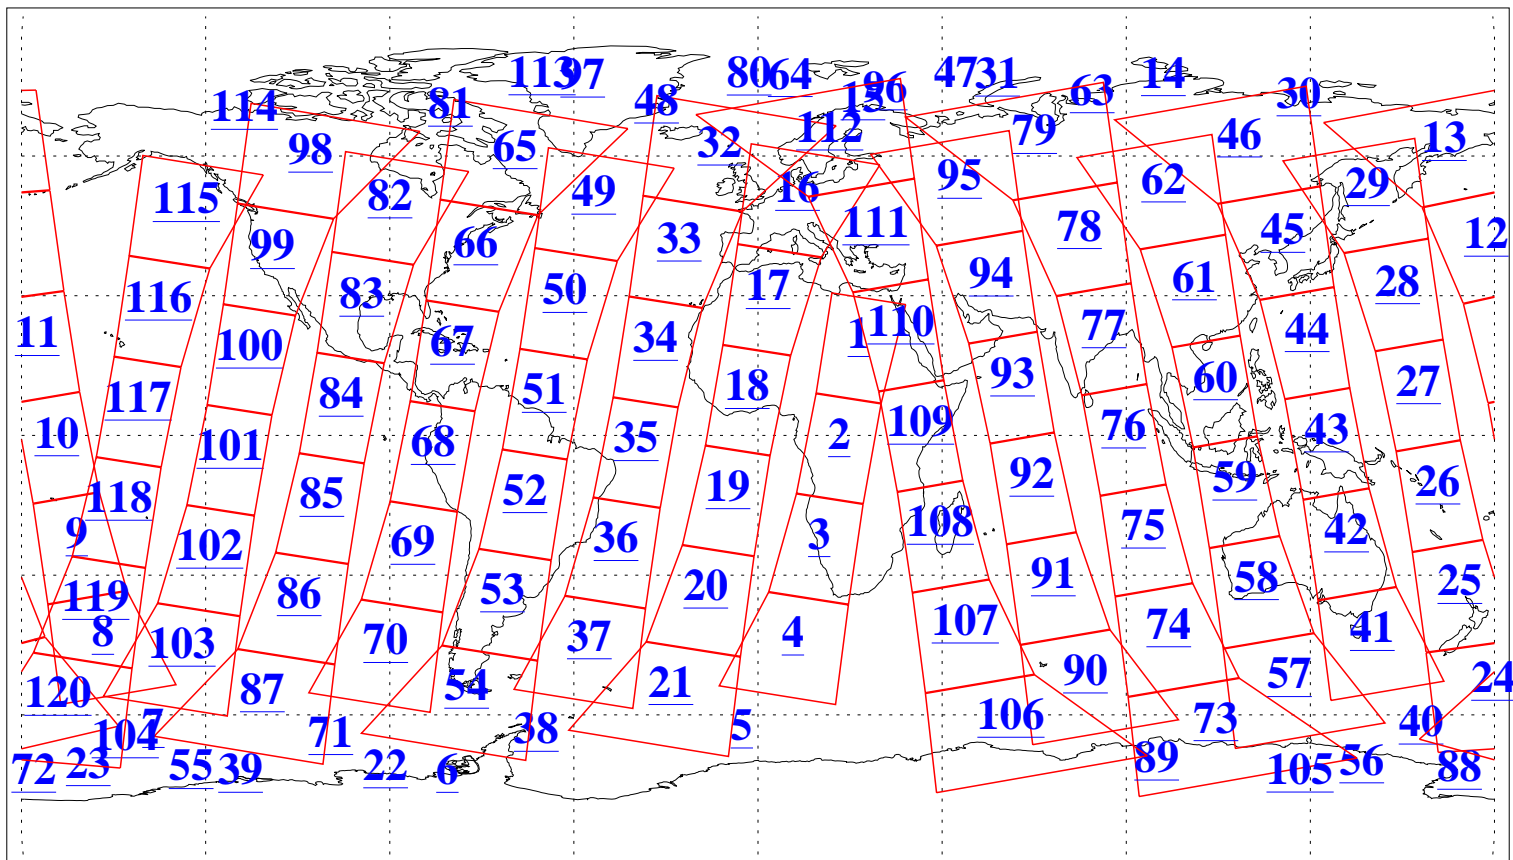

L1B Availability  
AMSU Granules: 239  
HSB Granules: 0  
AIRS Granules: 240

13 Jul 2017  
DoY 194  
Aqua Day 5549  
Granules: 1 to 120

Granules: 121 to 240

Legend: AMSU Available, HSB Available, AIRS Available

L1B Availability  
AMSU Granules: 239  
HSB Granules: 0  
AIRS Granules: 240

13 Jul 2017  
DoY 194  
Aqua Day 5549

Ascending Granules

Descending Granules

Legend: AMSU Available, HSB Available, AIRS Available

L1B Availability  
 AMSU Granules: 239  
 HSB Granules: 0  
 AIRS Granules: 240

13 Jul 2017  
 DoY 194  
 Aqua Day 5549

Northern Hemisphere Granules

Southern Hemisphere Granules

Legend: AMSU Available, HSB Available, AIRS Available