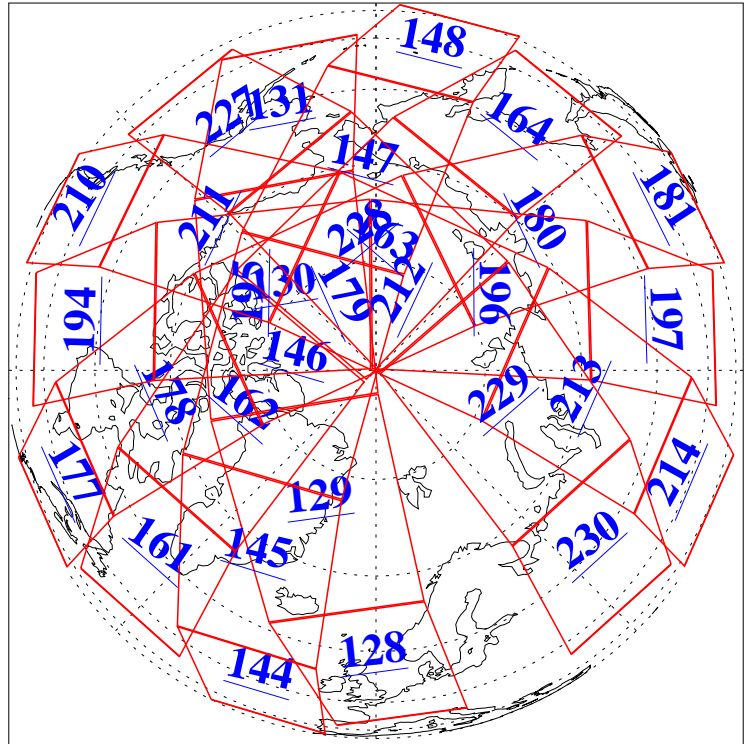

L1B Availability  
AMSU Granules: 239  
HSB Granules: 0  
AIRS Granules: 240

13 Jul 2017  
DoY 194  
Aqua Day 5549

Ascending Granules

Descending Granules

Legend: AMSU Available, HSB Available, AIRS Available

L1B Availability  
 AMSU Granules: 239  
 HSB Granules: 0  
 AIRS Granules: 240

13 Jul 2017  
 DoY 194  
 Aqua Day 5549

Northern Hemisphere Granules

Southern Hemisphere Granules

Legend: AMSU Available, HSB Available, AIRS Available