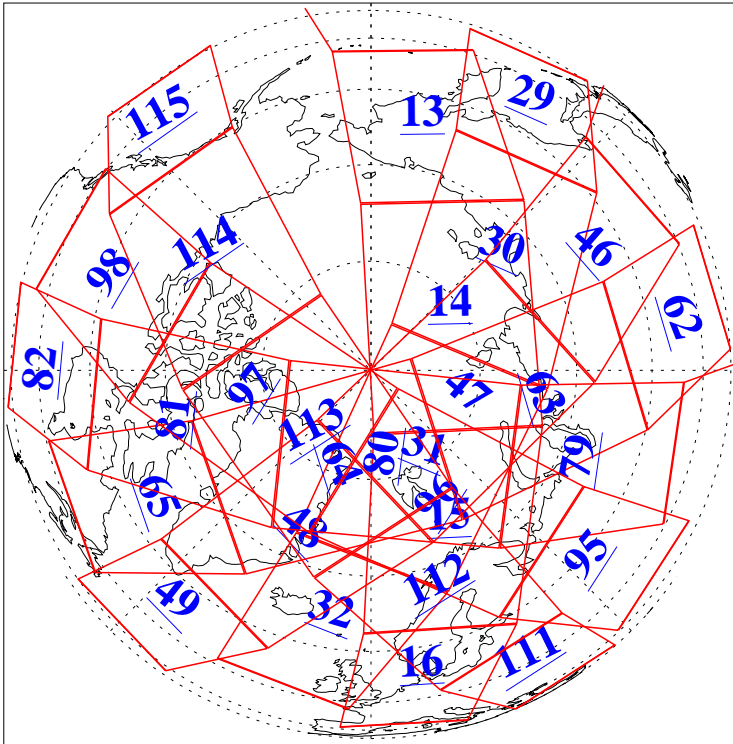

L1B Availability  
AMSU Granules: 239  
HSB Granules: 0  
AIRS Granules: 240

13 Jul 2017  
DoY 194  
Aqua Day 5549  
Granules: 1 to 120

Granules: 121 to 240

Legend: AMSU Available, HSB Available, AIRS Available

L1B Availability  
AMSU Granules: 239  
HSB Granules: 0  
AIRS Granules: 240

13 Jul 2017  
DoY 194  
Aqua Day 5549

Ascending Granules

Descending Granules

Legend: AMSU Available, HSB Available, AIRS Available

L1B Availability  
 AMSU Granules: 239  
 HSB Granules: 0  
 AIRS Granules: 240

13 Jul 2017  
 DoY 194  
 Aqua Day 5549

Northern Hemisphere Granules

Southern Hemisphere Granules

Legend: AMSU Available, HSB Available, AIRS Available