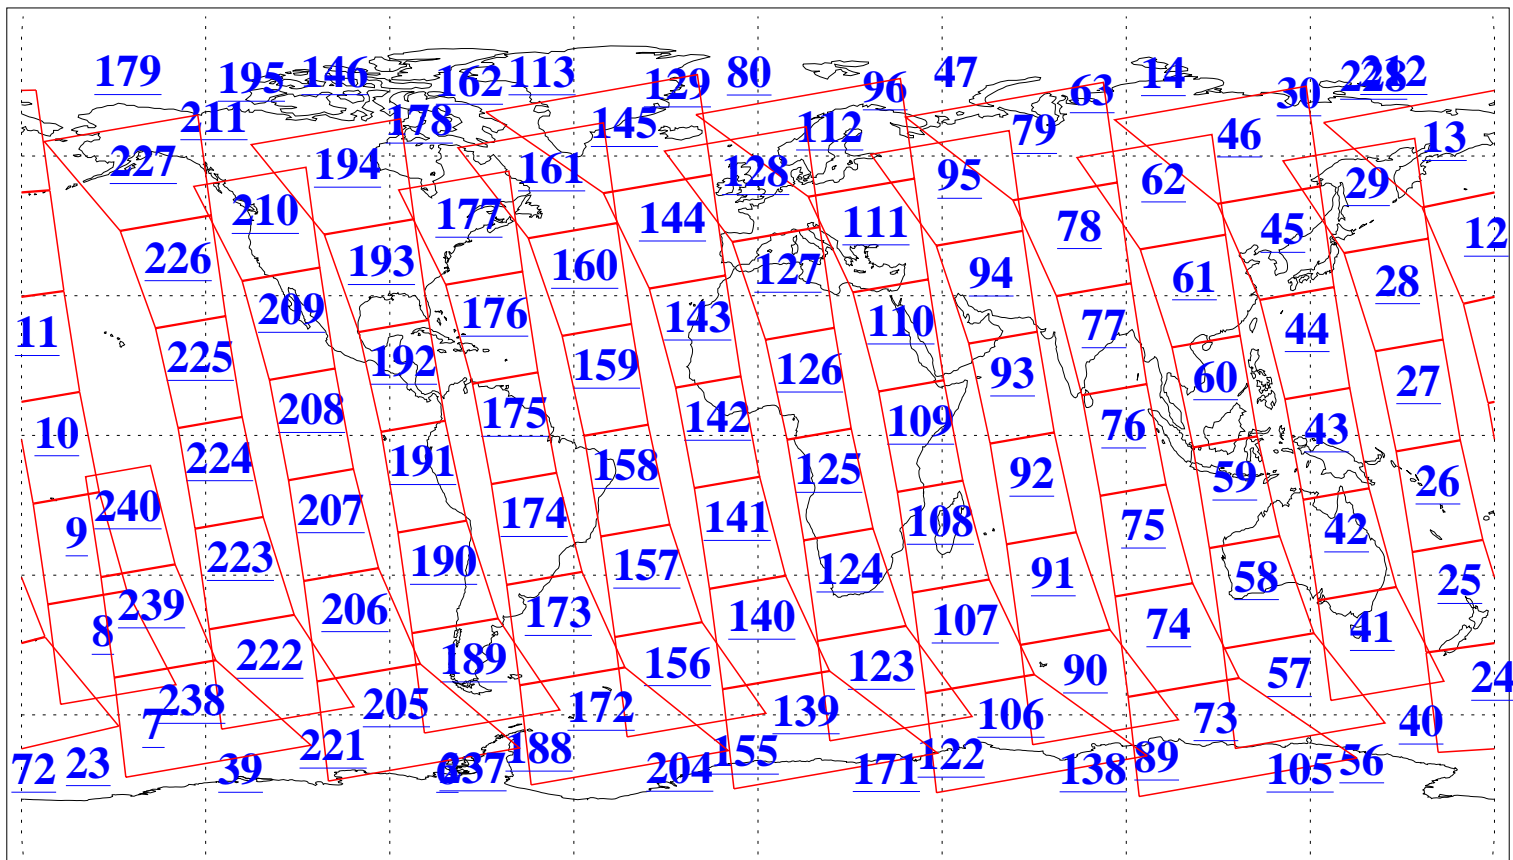

L1B Availability  
AMSU Granules: 239  
HSB Granules: 0  
AIRS Granules: 240

13 Jul 2017  
DoY 194  
Aqua Day 5549  
Granules: 1 to 120

Granules: 121 to 240

Legend: AMSU Available, HSB Available, AIRS Available

L1B Availability  
AMSU Granules: 239  
HSB Granules: 0  
AIRS Granules: 240

13 Jul 2017  
DoY 194  
Aqua Day 5549

Ascending Granules

Descending Granules

Legend: AMSU Available, HSB Available, AIRS Available

L1B Availability  
 AMSU Granules: 239  
 HSB Granules: 0  
 AIRS Granules: 240

13 Jul 2017  
 DoY 194  
 Aqua Day 5549

Northern Hemisphere Granules

Southern Hemisphere Granules

Legend: AMSU Available, HSB Available, AIRS Available