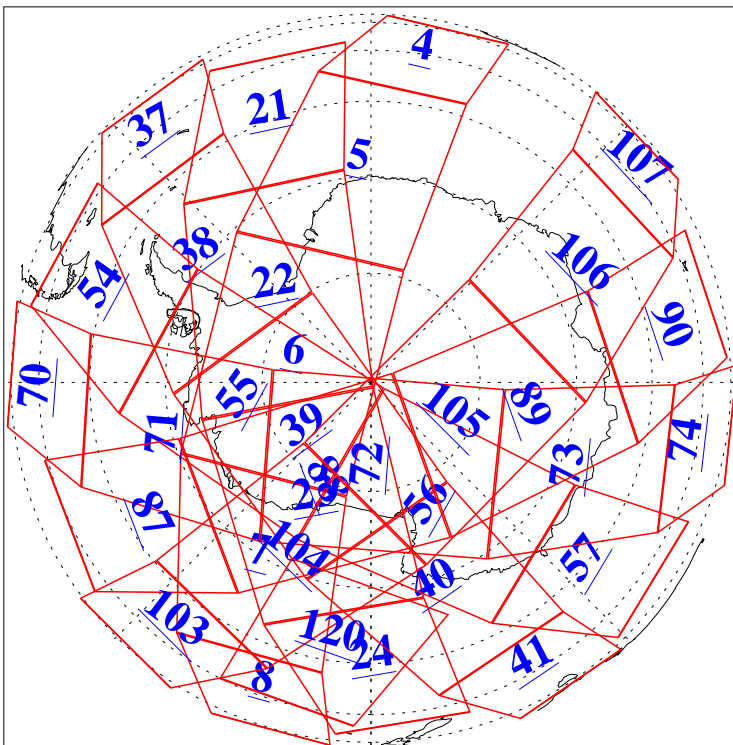

L1B Availability  
AMSU Granules: 239  
HSB Granules: 0  
AIRS Granules: 240

13 Jul 2017  
DoY 194  
Aqua Day 5549  
Granules: 1 to 120

Granules: 121 to 240

Legend: AMSU Available, HSB Available, AIRS Available

L1B Availability  
AMSU Granules: 239  
HSB Granules: 0  
AIRS Granules: 240

13 Jul 2017  
DoY 194  
Aqua Day 5549

Ascending Granules

Descending Granules

Legend: AMSU Available, HSB Available, AIRS Available

L1B Availability  
 AMSU Granules: 239  
 HSB Granules: 0  
 AIRS Granules: 240

13 Jul 2017  
 DoY 194  
 Aqua Day 5549

Northern Hemisphere Granules

Southern Hemisphere Granules

Legend: AMSU Available, HSB Available, AIRS Available