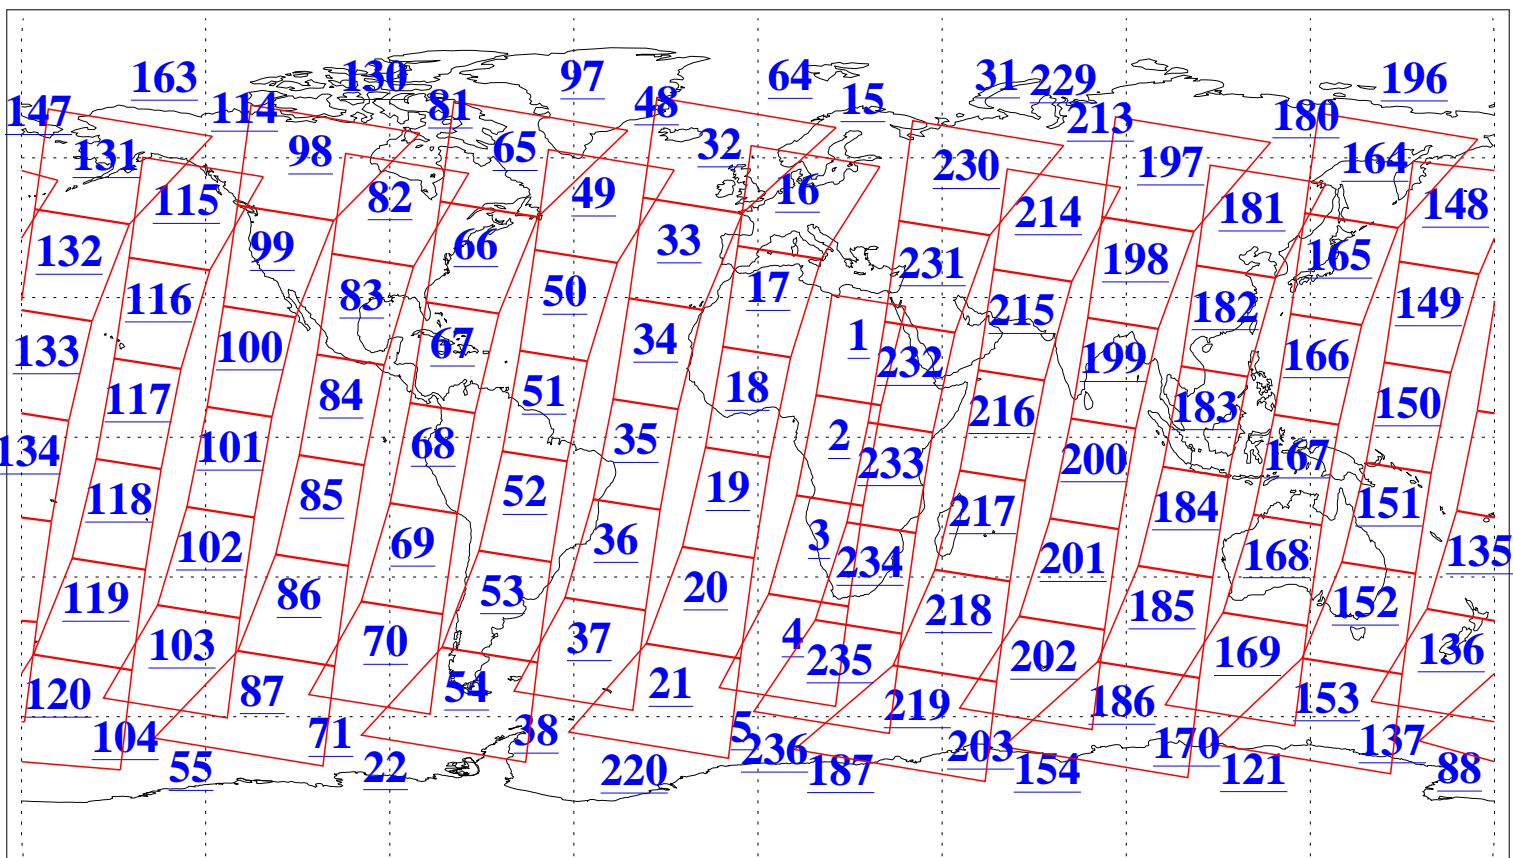

L1B Availability  
AMSU Granules: 239  
HSB Granules: 0  
AIRS Granules: 240

13 Jul 2017  
DoY 194  
Aqua Day 5549  
Granules: 1 to 120

Granules: 121 to 240

Legend: AMSU Available, HSB Available, AIRS Available

L1B Availability  
AMSU Granules: 239  
HSB Granules: 0  
AIRS Granules: 240

13 Jul 2017  
DoY 194  
Aqua Day 5549

Ascending Granules

Descending Granules

Legend: AMSU Available, HSB Available, AIRS Available

L1B Availability  
 AMSU Granules: 239  
 HSB Granules: 0  
 AIRS Granules: 240

13 Jul 2017  
 DoY 194  
 Aqua Day 5549

Northern Hemisphere Granules

Southern Hemisphere Granules

Legend: AMSU Available, HSB Available, AIRS Available