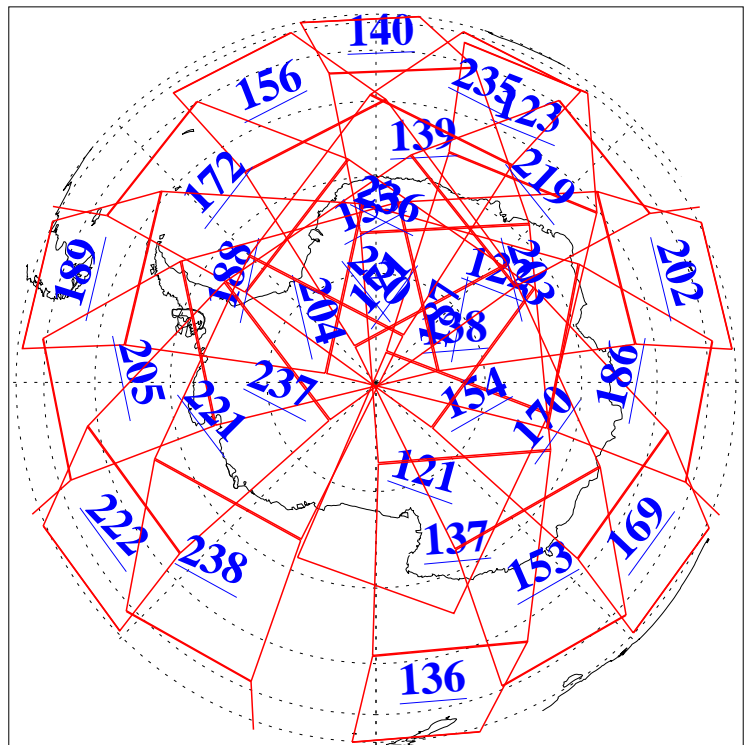

L1B Availability  
AMSU Granules: 239  
HSB Granules: 0  
AIRS Granules: 240

13 Jul 2017  
DoY 194  
Aqua Day 5549  
Granules: 1 to 120

Granules: 121 to 240

Legend: AMSU Available, HSB Available, AIRS Available

L1B Availability  
AMSU Granules: 239  
HSB Granules: 0  
AIRS Granules: 240

13 Jul 2017  
DoY 194  
Aqua Day 5549

Ascending Granules

Descending Granules

Legend: AMSU Available, HSB Available, AIRS Available

L1B Availability  
 AMSU Granules: 239  
 HSB Granules: 0  
 AIRS Granules: 240

13 Jul 2017  
 DoY 194  
 Aqua Day 5549

Northern Hemisphere Granules

Southern Hemisphere Granules

Legend: AMSU Available, HSB Available, AIRS Available