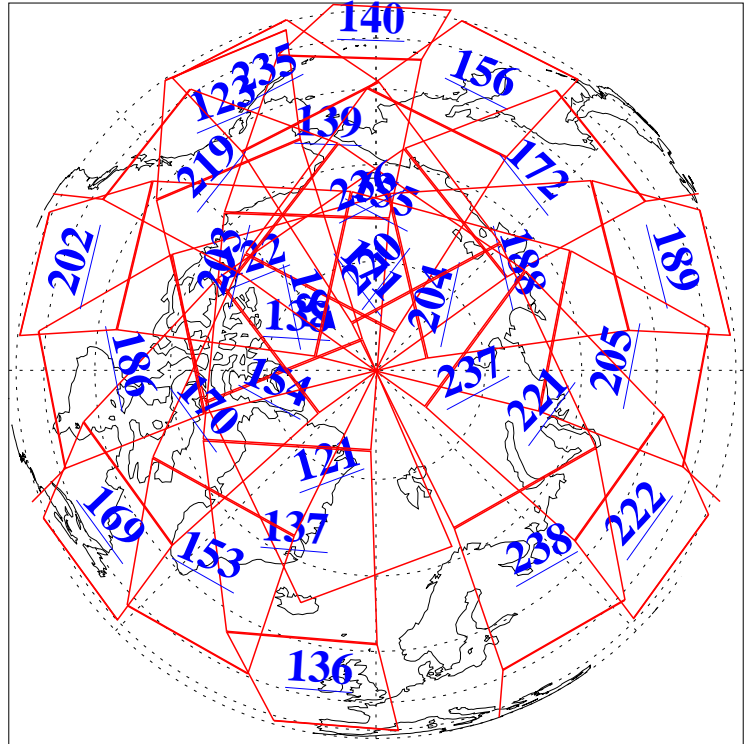

5 Jul 2017
DoY 186
Aqua Day 5541
Ascending Granules

Descending Granules

Legend: AMSU Available, HSB Available, AIRS Available

L1B Availability
 AMSU Granules: 240
 HSB Granules: 0
 AIRS Granules: 240

5 Jul 2017
 DoY 186
 Aqua Day 5541

Northern Hemisphere Granules

Southern Hemisphere Granules

Legend: AMSU Available, HSB Available, AIRS Available