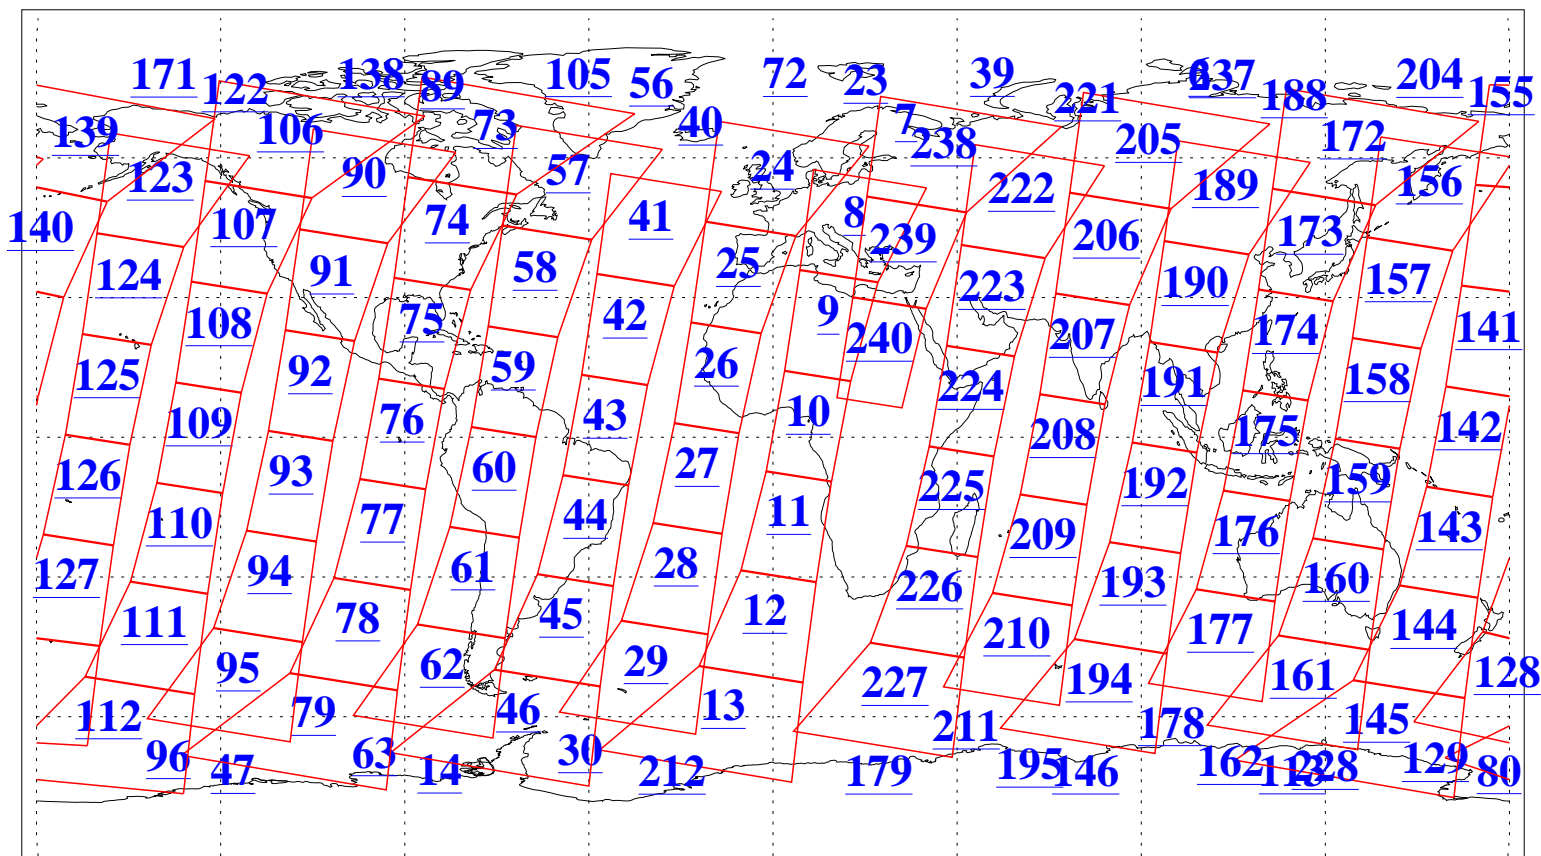

L1B Availability
AMSU Granules: 240
HSB Granules: 0
AIRS Granules: 240

5 Jul 2017
DoY 186
Aqua Day 5541
Granules: 1 to 120

Granules: 121 to 240

Legend: AMSU Available, HSB Available, AIRS Available

L1B Availability
AMSU Granules: 240
HSB Granules: 0
AIRS Granules: 240

5 Jul 2017
DoY 186
Aqua Day 5541
Ascending Granules

Descending Granules

Legend: AMSU Available, HSB Available, AIRS Available

L1B Availability
 AMSU Granules: 240
 HSB Granules: 0
 AIRS Granules: 240

5 Jul 2017
 DoY 186
 Aqua Day 5541