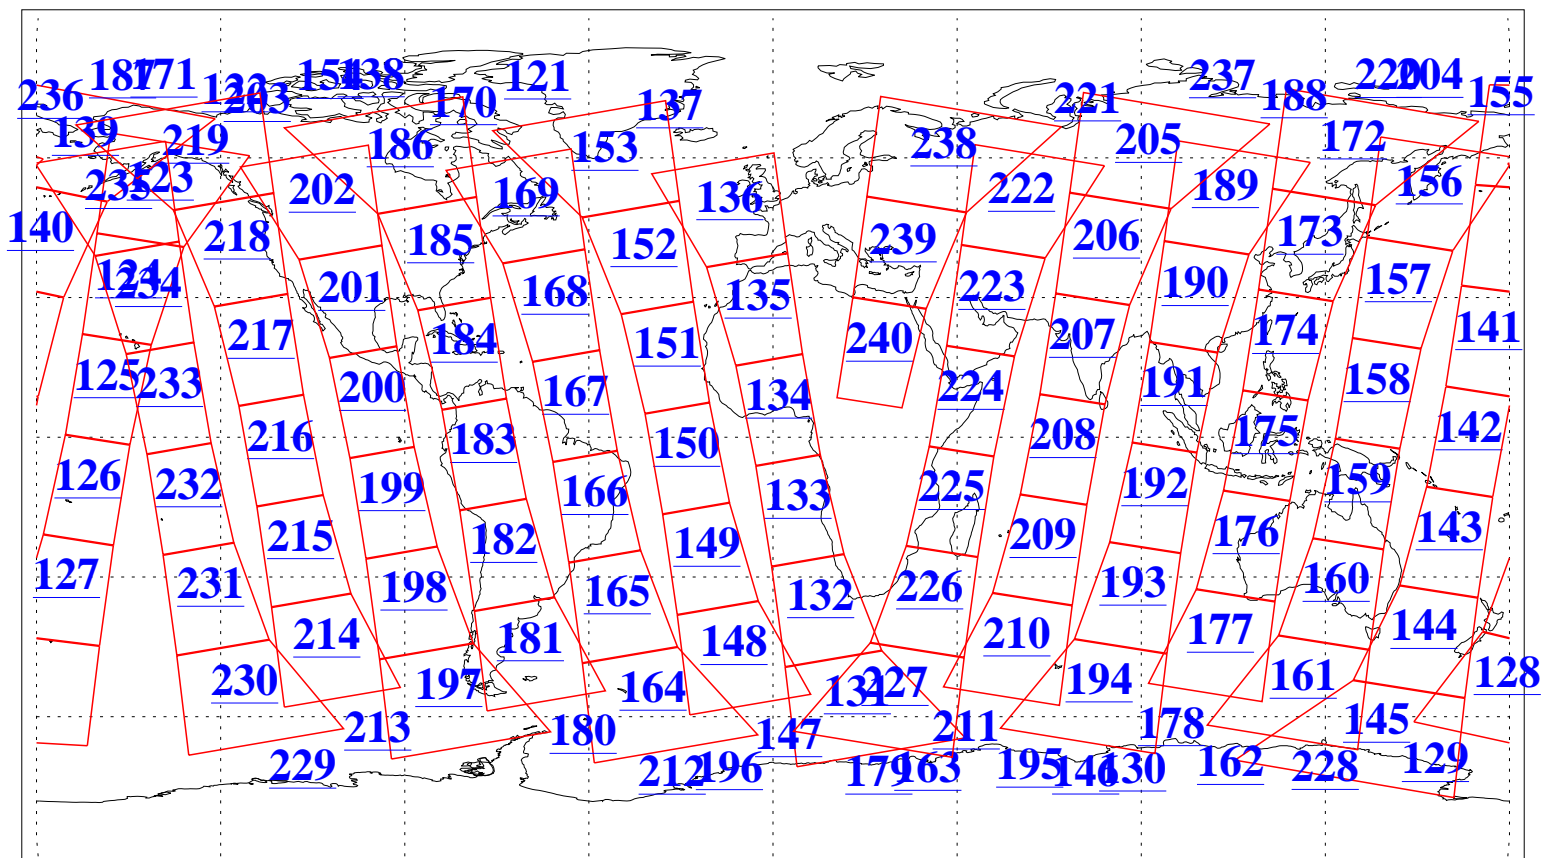

L1B Availability
AMSU Granules: 240
HSB Granules: 0
AIRS Granules: 240

5 Jul 2017
DoY 186
Aqua Day 5541
Granules: 1 to 120

Granules: 121 to 240

Legend: AMSU Available, HSB Available, AIRS Available

L1B Availability
AMSU Granules: 240
HSB Granules: 0
AIRS Granules: 240

5 Jul 2017
DoY 186
Aqua Day 5541
Ascending Granules

Descending Granules

Legend: AMSU Available, HSB Available, AIRS Available

L1B Availability
 AMSU Granules: 240
 HSB Granules: 0
 AIRS Granules: 240

5 Jul 2017
 DoY 186
 Aqua Day 5541

Northern Hemisphere Granules

Southern Hemisphere Granules

Legend: AMSU Available, HSB Available, AIRS Available