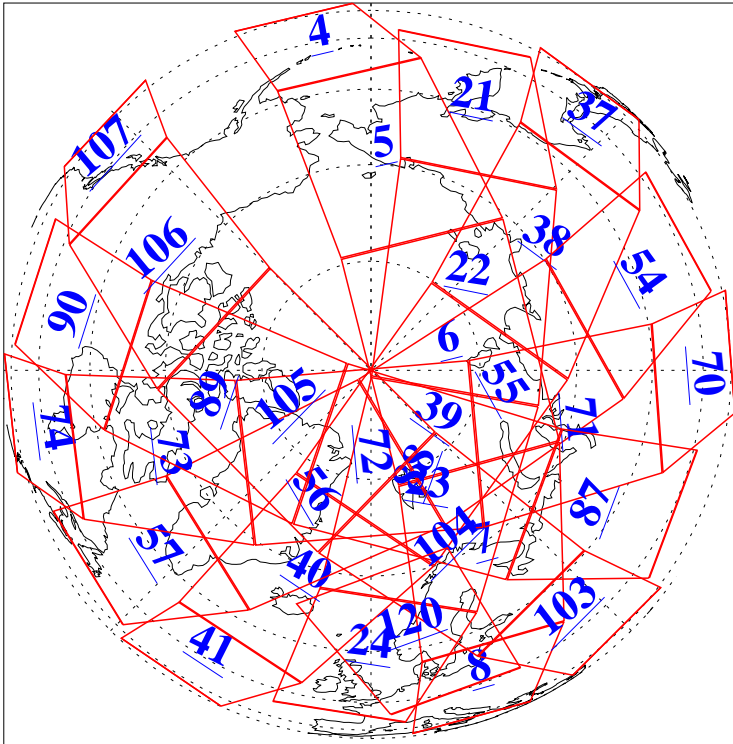

L1B Availability
AMSU Granules: 240
HSB Granules: 0
AIRS Granules: 240

5 Jul 2017
DoY 186
Aqua Day 5541
Granules: 1 to 120

Granules: 121 to 240

Legend: AMSU Available, HSB Available, AIRS Available

L1B Availability
AMSU Granules: 240
HSB Granules: 0
AIRS Granules: 240

5 Jul 2017
DoY 186
Aqua Day 5541
Ascending Granules

Descending Granules

Legend: AMSU Available, HSB Available, AIRS Available

L1B Availability
 AMSU Granules: 240
 HSB Granules: 0
 AIRS Granules: 240

5 Jul 2017
 DoY 186
 Aqua Day 5541

Northern Hemisphere Granules

Southern Hemisphere Granules

Legend: AMSU Available, HSB Available, AIRS Available