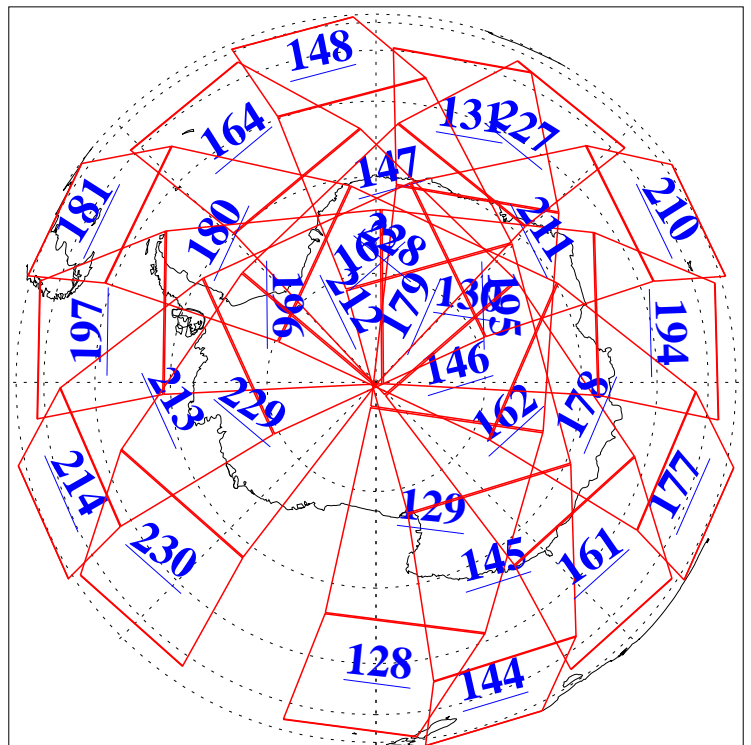

L1B Availability
AMSU Granules: 240
HSB Granules: 0
AIRS Granules: 240

5 Jul 2017
DoY 186
Aqua Day 5541
Granules: 1 to 120

Granules: 121 to 240

Legend: AMSU Available, HSB Available, AIRS Available

L1B Availability
AMSU Granules: 240
HSB Granules: 0
AIRS Granules: 240

5 Jul 2017
DoY 186
Aqua Day 5541
Ascending Granules

Descending Granules

Legend: AMSU Available, HSB Available, AIRS Available

L1B Availability
 AMSU Granules: 240
 HSB Granules: 0
 AIRS Granules: 240

5 Jul 2017
 DoY 186
 Aqua Day 5541

Northern Hemisphere Granules

Southern Hemisphere Granules

Legend: AMSU Available, HSB Available, AIRS Available