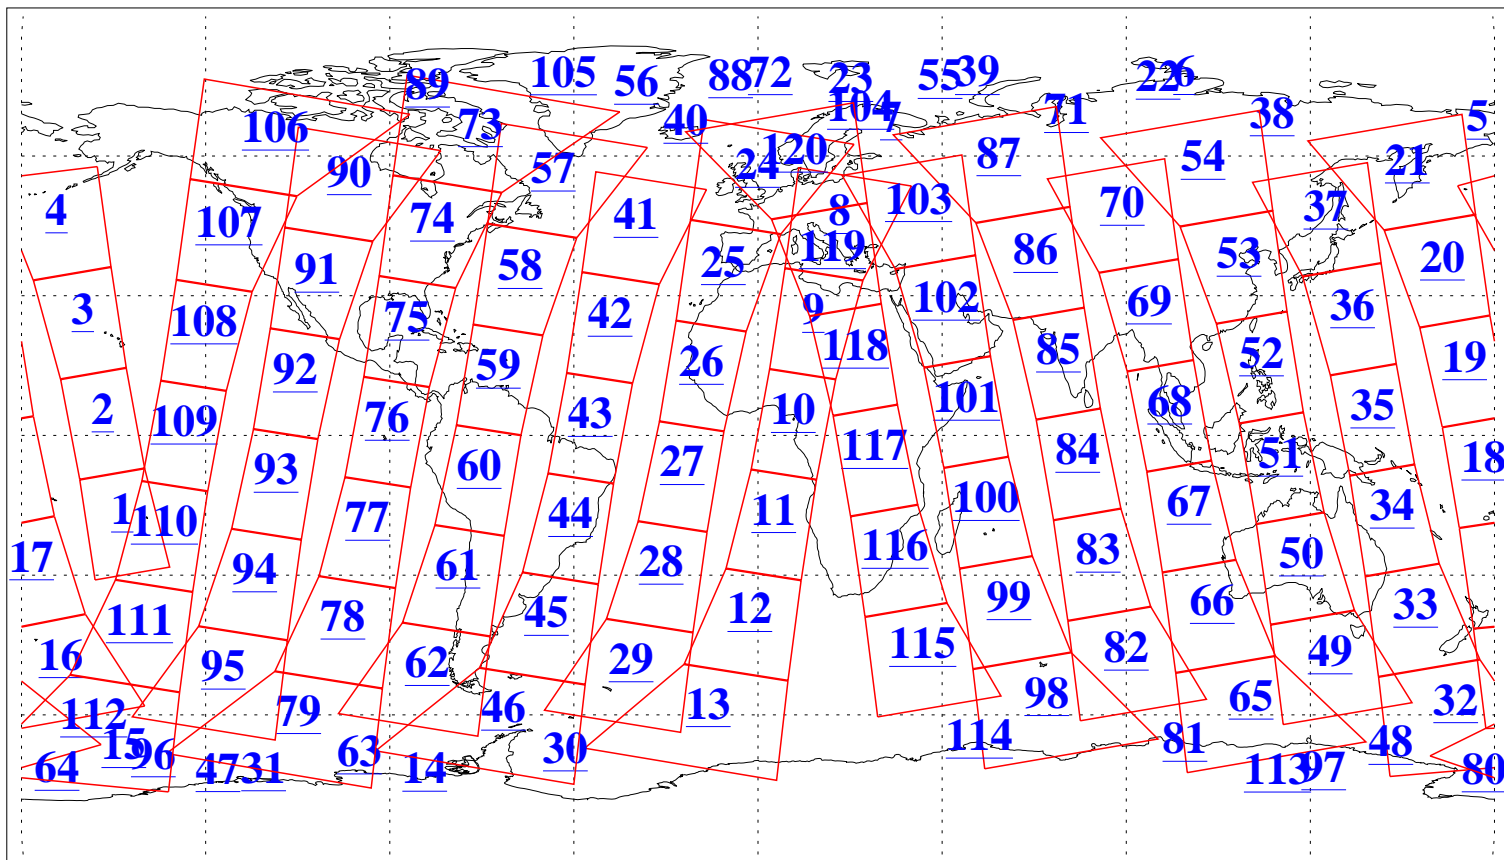

L1B Availability
AMSU Granules: 240
HSB Granules: 0
AIRS Granules: 240

5 Jul 2017
DoY 186
Aqua Day 5541
Granules: 1 to 120

Granules: 121 to 240

Legend: AMSU Available, HSB Available, AIRS Available

L1B Availability
AMSU Granules: 240
HSB Granules: 0
AIRS Granules: 240

5 Jul 2017
DoY 186
Aqua Day 5541
Ascending Granules

Descending Granules

Legend: AMSU Available, HSB Available, AIRS Available

L1B Availability
 AMSU Granules: 240
 HSB Granules: 0
 AIRS Granules: 240

5 Jul 2017
 DoY 186
 Aqua Day 5541

Northern Hemisphere Granules

Southern Hemisphere Granules

Legend: AMSU Available, HSB Available, AIRS Available