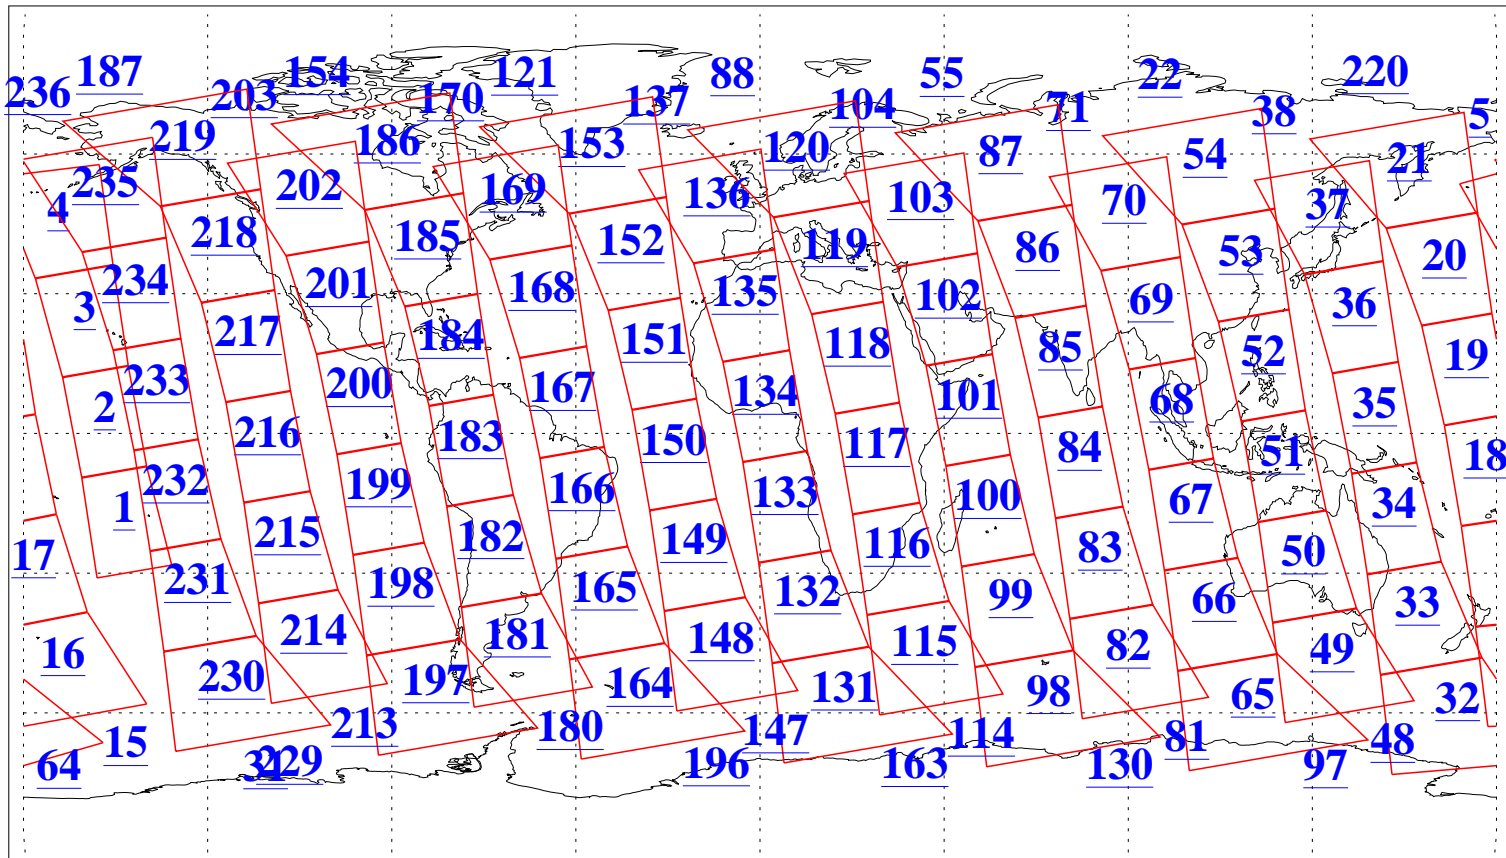

L1B Availability
AMSU Granules: 240
HSB Granules: 0
AIRS Granules: 240

5 Jul 2017
DoY 186
Aqua Day 5541
Granules: 1 to 120

Granules: 121 to 240

Legend: AMSU Available, HSB Available, AIRS Available

L1B Availability
AMSU Granules: 240
HSB Granules: 0
AIRS Granules: 240

5 Jul 2017
DoY 186
Aqua Day 5541
Ascending Granules

Descending Granules

Legend: AMSU Available, HSB Available, AIRS Available

L1B Availability
 AMSU Granules: 240
 HSB Granules: 0
 AIRS Granules: 240

5 Jul 2017
 DoY 186
 Aqua Day 5541

Northern Hemisphere Granules

Southern Hemisphere Granules

Legend: AMSU Available, HSB Available, AIRS Available