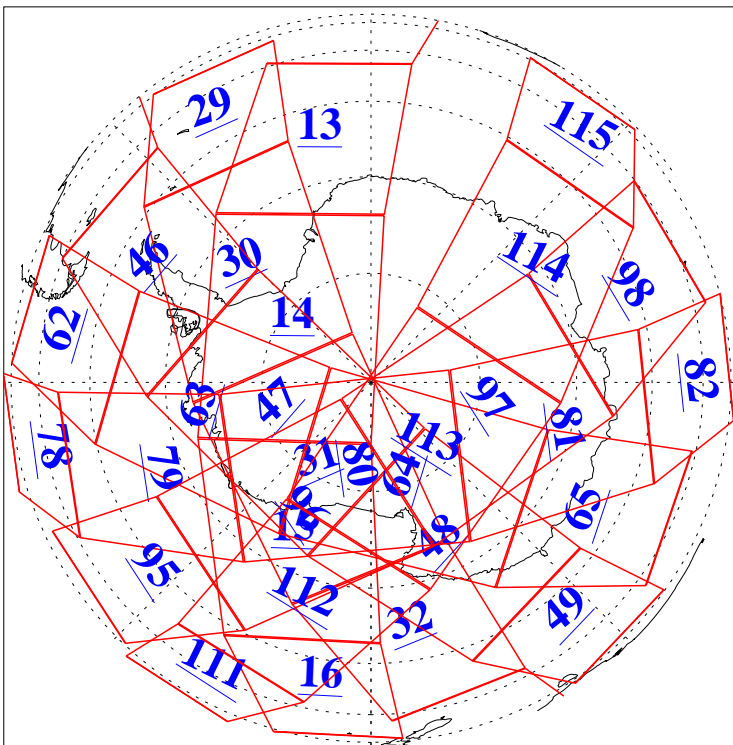

L1B Availability
AMSU Granules: 240
HSB Granules: 0
AIRS Granules: 240

5 Jul 2017
DoY 186
Aqua Day 5541
Granules: 1 to 120

Granules: 121 to 240

Legend: AMSU Available, HSB Available, AIRS Available

L1B Availability
AMSU Granules: 240
HSB Granules: 0
AIRS Granules: 240

5 Jul 2017
DoY 186
Aqua Day 5541
Ascending Granules

Descending Granules

Legend: AMSU Available, HSB Available, AIRS Available

L1B Availability
 AMSU Granules: 240
 HSB Granules: 0
 AIRS Granules: 240

5 Jul 2017
 DoY 186
 Aqua Day 5541

Northern Hemisphere Granules

Southern Hemisphere Granules

Legend: AMSU Available, HSB Available, AIRS Available