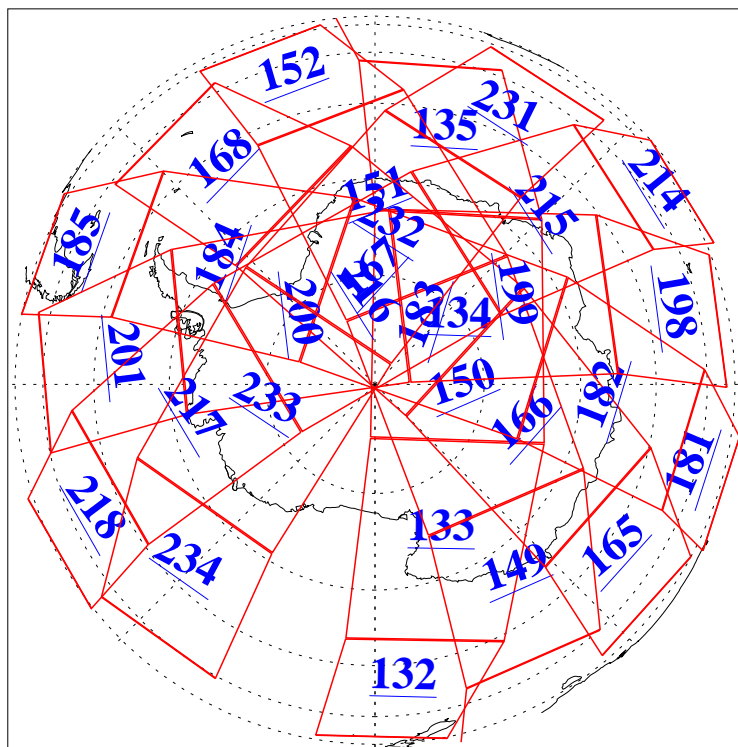

L1B Availability
AMSU Granules: 240
HSB Granules: 0
AIRS Granules: 240

1 Jul 2017
DoY 182
Aqua Day 5537
Granules: 1 to 120

Granules: 121 to 240

Legend: AMSU Available, HSB Available, AIRS Available

L1B Availability
AMSU Granules: 240
HSB Granules: 0
AIRS Granules: 240

1 Jul 2017
DoY 182
Aqua Day 5537
Ascending Granules

Descending Granules

Legend: AMSU Available, HSB Available, AIRS Available

L1B Availability
 AMSU Granules: 240
 HSB Granules: 0
 AIRS Granules: 240

1 Jul 2017
 DoY 182
 Aqua Day 5537

Northern Hemisphere Granules

Southern Hemisphere Granules

Legend: AMSU Available, HSB Available, AIRS Available