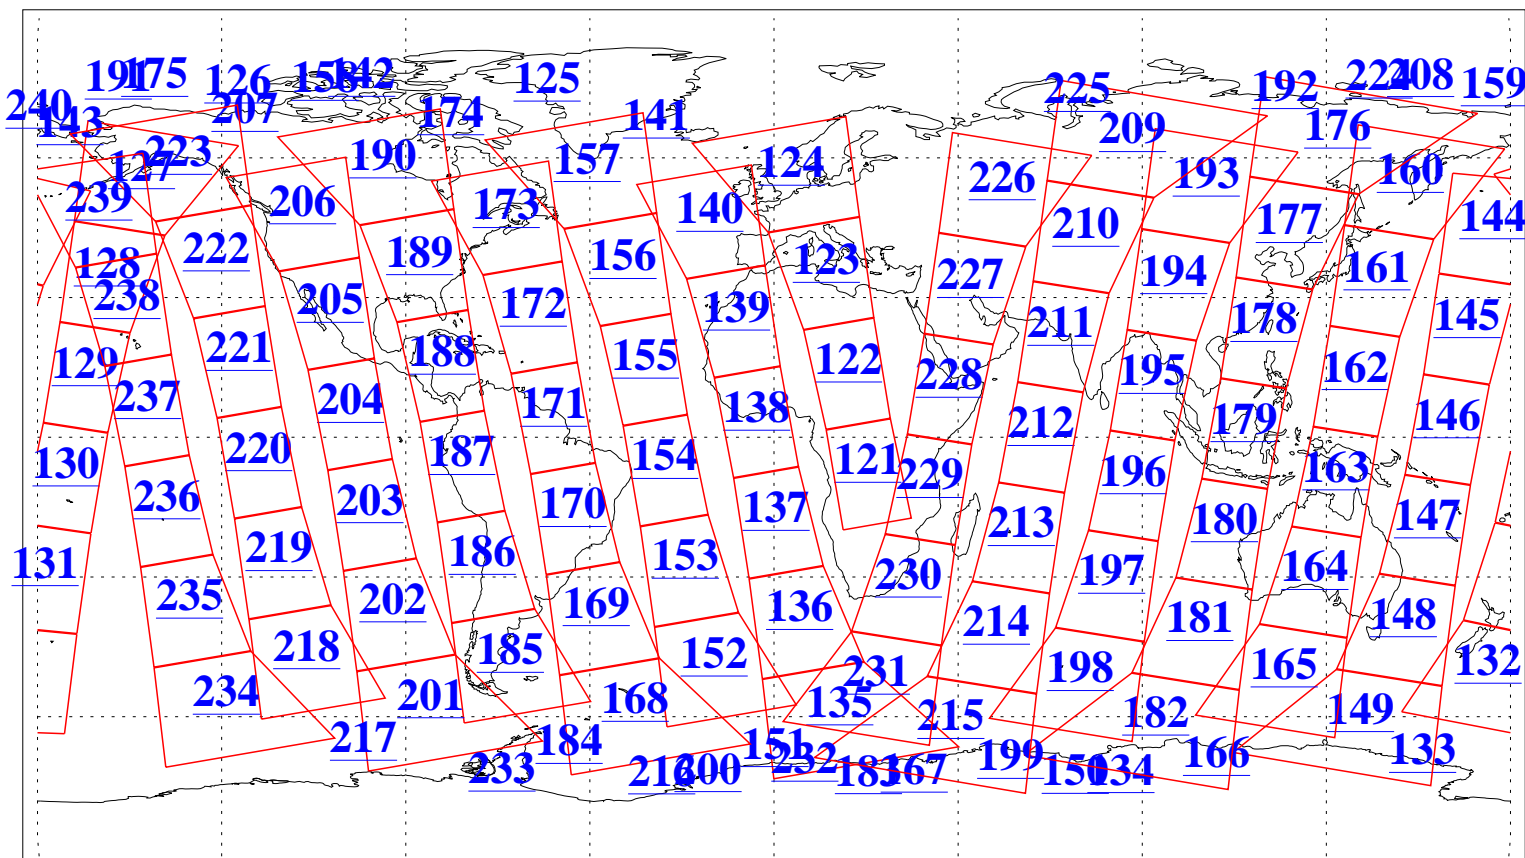

L1B Availability
AMSU Granules: 240
HSB Granules: 0
AIRS Granules: 240

1 Jul 2017
DoY 182
Aqua Day 5537
Granules: 1 to 120

Granules: 121 to 240

Legend: AMSU Available, HSB Available, AIRS Available

L1B Availability
AMSU Granules: 240
HSB Granules: 0
AIRS Granules: 240

1 Jul 2017
DoY 182
Aqua Day 5537
Ascending Granules

Descending Granules

Legend: AMSU Available, HSB Available, AIRS Available

L1B Availability
 AMSU Granules: 240
 HSB Granules: 0
 AIRS Granules: 240

1 Jul 2017
 DoY 182
 Aqua Day 5537

Northern Hemisphere Granules

Southern Hemisphere Granules

Legend: AMSU Available, HSB Available, AIRS Available