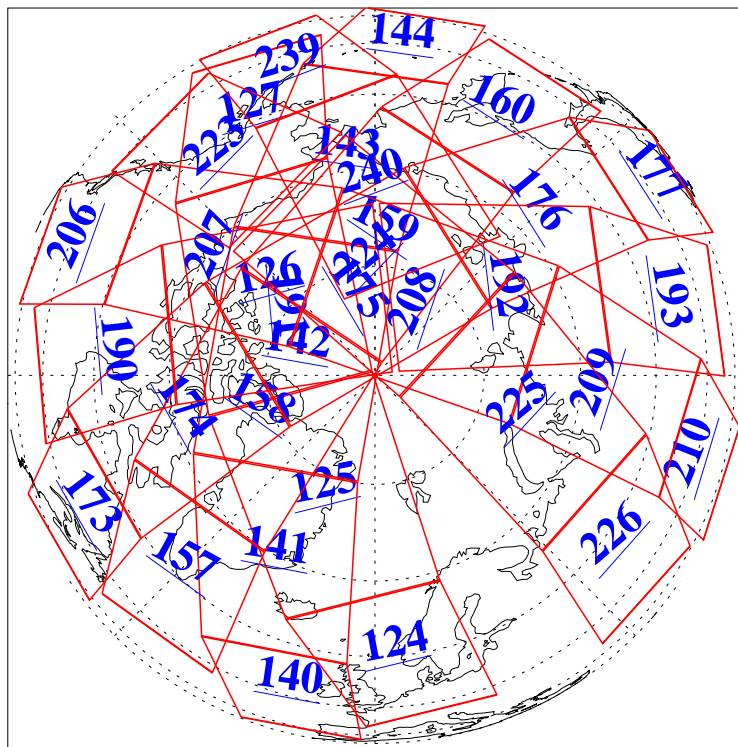

L1B Availability
AMSU Granules: 240
HSB Granules: 0
AIRS Granules: 240

1 Jul 2017
DoY 182
Aqua Day 5537
Granules: 1 to 120

Granules: 121 to 240

Legend: AMSU Available, HSB Available, AIRS Available

L1B Availability
AMSU Granules: 240
HSB Granules: 0
AIRS Granules: 240

1 Jul 2017
DoY 182
Aqua Day 5537
Ascending Granules

Descending Granules

Legend: AMSU Available, HSB Available, AIRS Available

L1B Availability
 AMSU Granules: 240
 HSB Granules: 0
 AIRS Granules: 240

1 Jul 2017
 DoY 182
 Aqua Day 5537

Northern Hemisphere Granules

Southern Hemisphere Granules

Legend: AMSU Available, HSB Available, AIRS Available