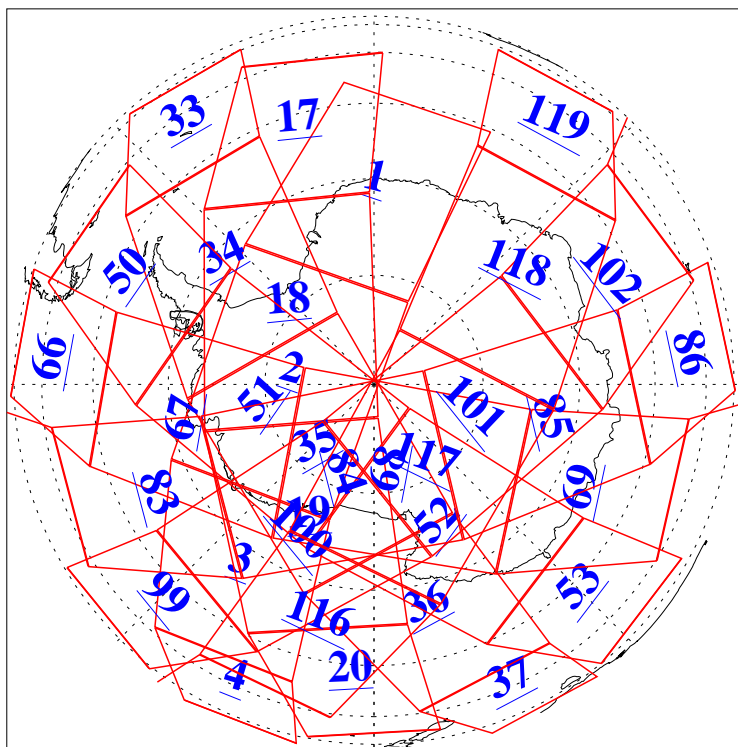

L1B Availability
AMSU Granules: 240
HSB Granules: 0
AIRS Granules: 240

1 Jul 2017
DoY 182
Aqua Day 5537
Granules: 1 to 120

Granules: 121 to 240

Legend: AMSU Available, HSB Available, AIRS Available

L1B Availability
AMSU Granules: 240
HSB Granules: 0
AIRS Granules: 240

1 Jul 2017
DoY 182
Aqua Day 5537
Ascending Granules

Descending Granules

Legend: AMSU Available, HSB Available, AIRS Available

L1B Availability
 AMSU Granules: 240
 HSB Granules: 0
 AIRS Granules: 240

1 Jul 2017
 DoY 182
 Aqua Day 5537

Northern Hemisphere Granules

Southern Hemisphere Granules

Legend: AMSU Available, HSB Available, AIRS Available