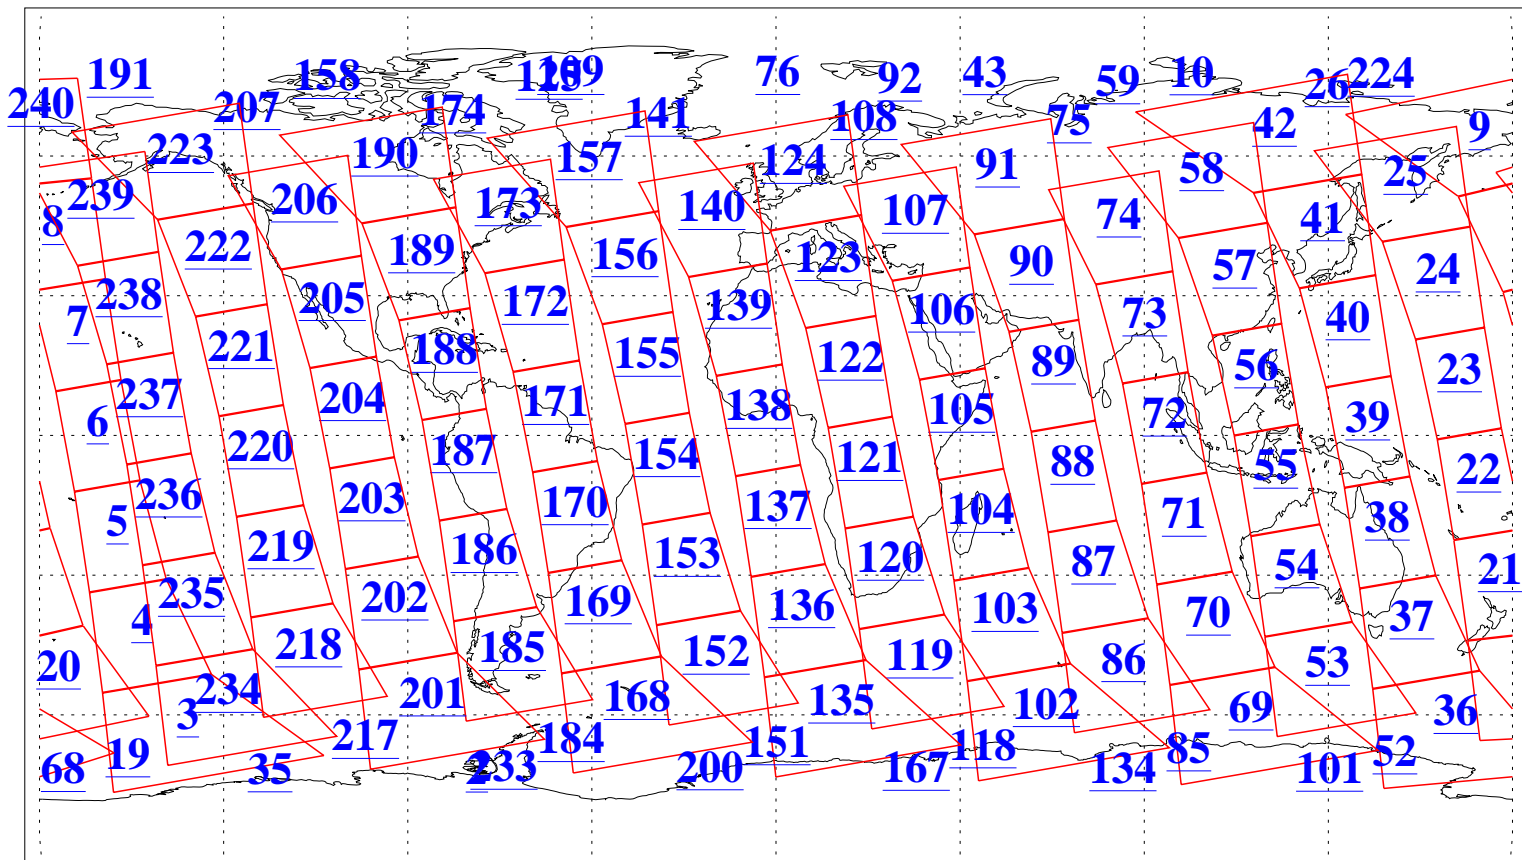

L1B Availability
AMSU Granules: 240
HSB Granules: 0
AIRS Granules: 240

1 Jul 2017
DoY 182
Aqua Day 5537
Granules: 1 to 120

Granules: 121 to 240

Legend: AMSU Available, HSB Available, AIRS Available

L1B Availability
AMSU Granules: 240
HSB Granules: 0
AIRS Granules: 240

1 Jul 2017
DoY 182
Aqua Day 5537
Ascending Granules

Descending Granules

Legend: AMSU Available, HSB Available, AIRS Available

L1B Availability
 AMSU Granules: 240
 HSB Granules: 0
 AIRS Granules: 240

1 Jul 2017
 DoY 182
 Aqua Day 5537

Northern Hemisphere Granules

Southern Hemisphere Granules

Legend: AMSU Available, HSB Available, AIRS Available