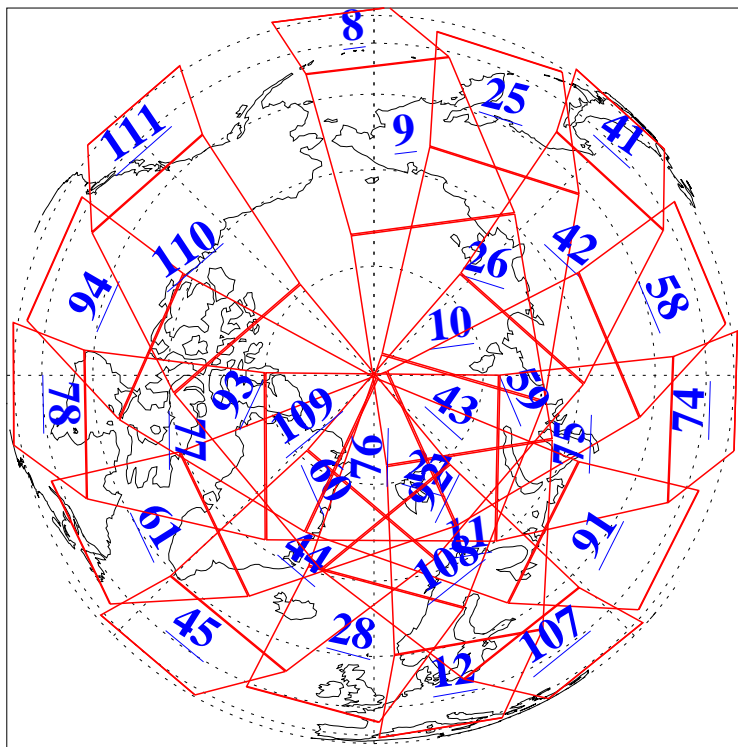

L1B Availability
AMSU Granules: 240
HSB Granules: 0
AIRS Granules: 240

1 Jul 2017
DoY 182
Aqua Day 5537
Granules: 1 to 120

Granules: 121 to 240

Legend: AMSU Available, HSB Available, AIRS Available

L1B Availability
AMSU Granules: 240
HSB Granules: 0
AIRS Granules: 240

1 Jul 2017
DoY 182
Aqua Day 5537
Ascending Granules

Descending Granules

Legend: AMSU Available, HSB Available, AIRS Available

L1B Availability
 AMSU Granules: 240
 HSB Granules: 0
 AIRS Granules: 240

1 Jul 2017
 DoY 182
 Aqua Day 5537

Northern Hemisphere Granules

Southern Hemisphere Granules

Legend: AMSU Available, HSB Available, AIRS Available