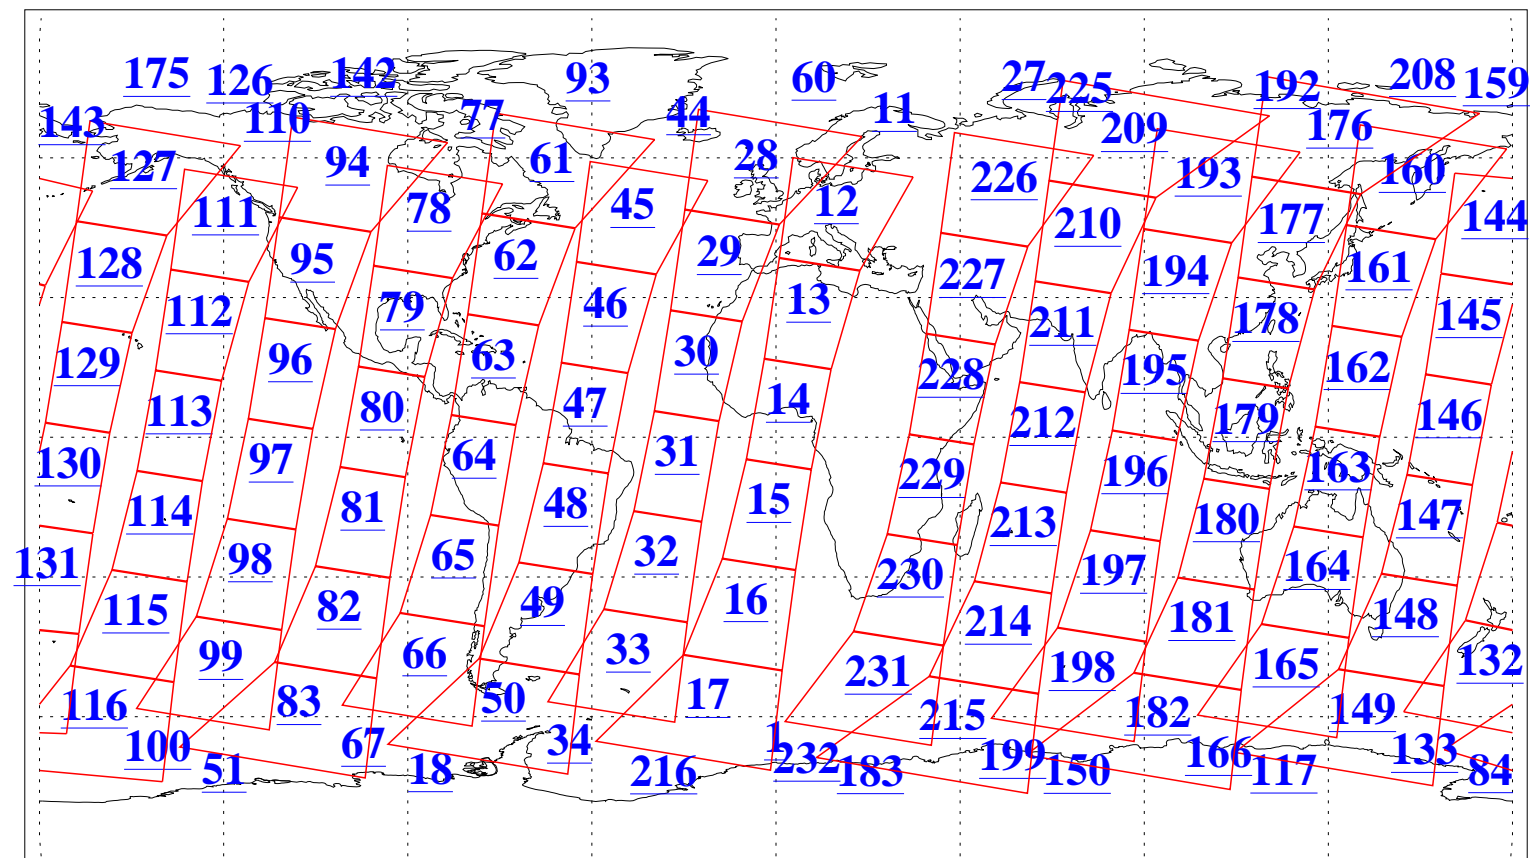

L1B Availability
AMSU Granules: 240
HSB Granules: 0
AIRS Granules: 240

1 Jul 2017
DoY 182
Aqua Day 5537
Granules: 1 to 120

Granules: 121 to 240

Legend: AMSU Available, HSB Available, AIRS Available

L1B Availability
AMSU Granules: 240
HSB Granules: 0
AIRS Granules: 240

1 Jul 2017
DoY 182
Aqua Day 5537
Ascending Granules

Descending Granules

Legend: AMSU Available, HSB Available, AIRS Available

L1B Availability
 AMSU Granules: 240
 HSB Granules: 0
 AIRS Granules: 240

1 Jul 2017
 DoY 182
 Aqua Day 5537

Northern Hemisphere Granules

Southern Hemisphere Granules

Legend: AMSU Available, HSB Available, AIRS Available