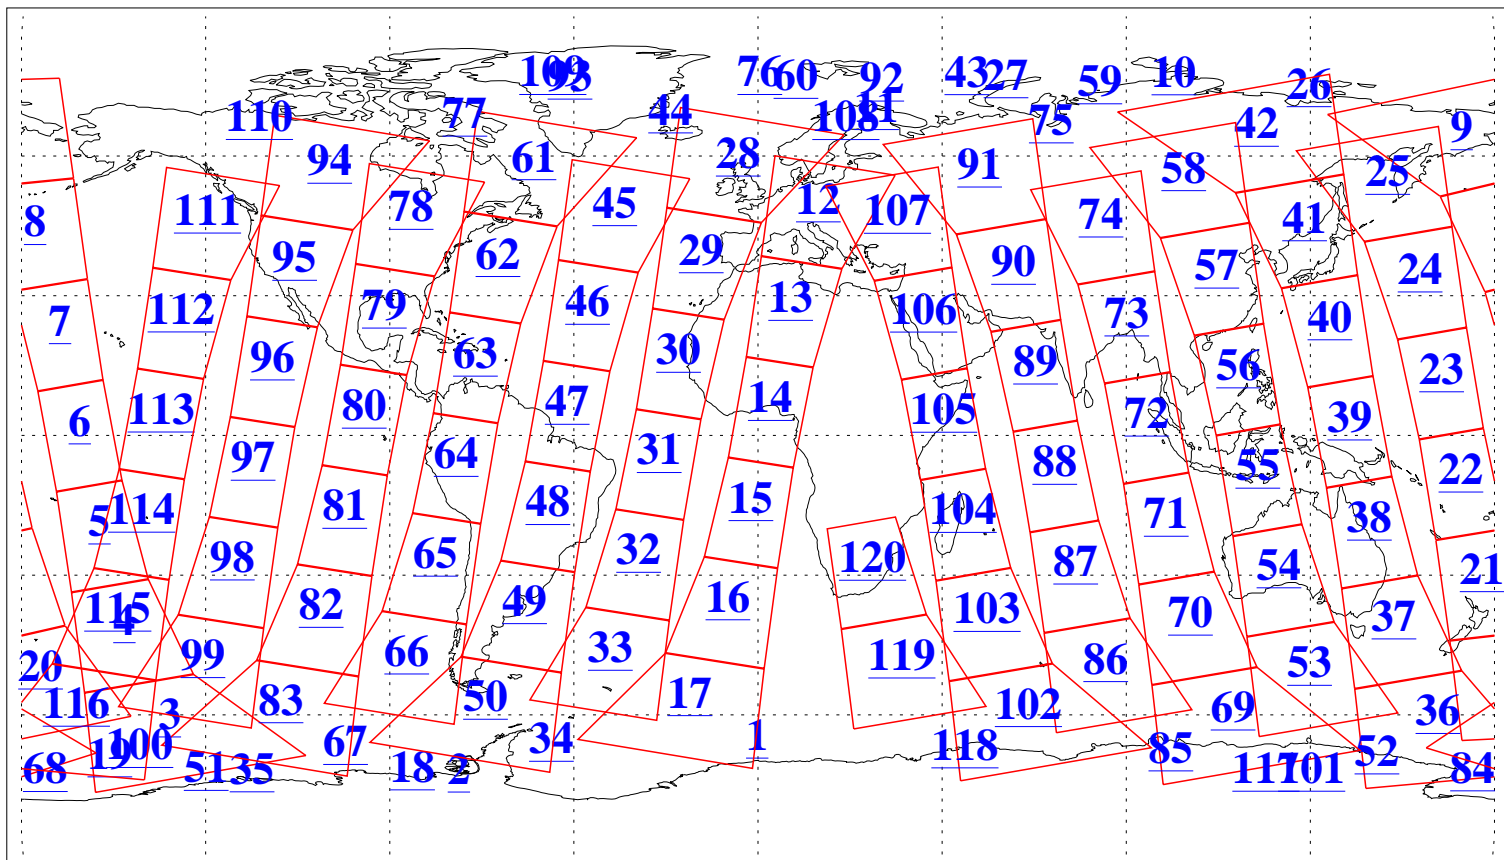

L1B Availability
AMSU Granules: 240
HSB Granules: 0
AIRS Granules: 240

1 Jul 2017
DoY 182
Aqua Day 5537
Granules: 1 to 120

Granules: 121 to 240

Legend: AMSU Available, HSB Available, AIRS Available

L1B Availability
AMSU Granules: 240
HSB Granules: 0
AIRS Granules: 240

1 Jul 2017
DoY 182
Aqua Day 5537
Ascending Granules

Descending Granules

Legend: AMSU Available, HSB Available, AIRS Available

L1B Availability
 AMSU Granules: 240
 HSB Granules: 0
 AIRS Granules: 240

1 Jul 2017
 DoY 182
 Aqua Day 5537

Northern Hemisphere Granules

Southern Hemisphere Granules

Legend: AMSU Available, HSB Available, AIRS Available