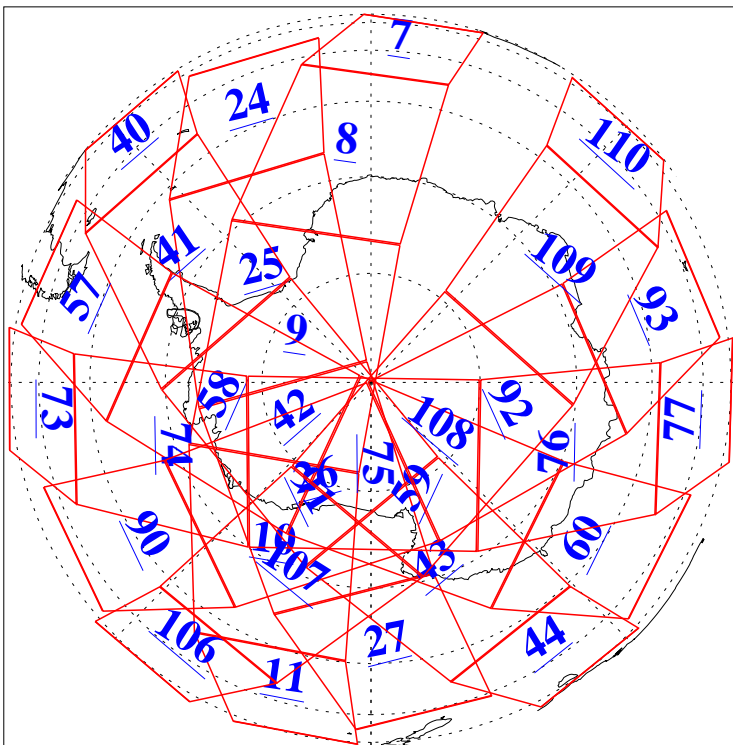

L1B Availability
AMSU Granules: 239
HSB Granules: 0
AIRS Granules: 239

16 Jun 2017
DoY 167
Aqua Day 5522
Granules: 1 to 120

Granules: 121 to 240

Legend: AMSU Available, HSB Available, AIRS Available

L1B Availability
AMSU Granules: 239
HSB Granules: 0
AIRS Granules: 239

16 Jun 2017
DoY 167
Aqua Day 5522
Ascending Granules

Descending Granules

Legend: AMSU Available, HSB Available, AIRS Available

L1B Availability
 AMSU Granules: 239
 HSB Granules: 0
 AIRS Granules: 239

16 Jun 2017
 DoY 167
 Aqua Day 5522

Northern Hemisphere Granules

Southern Hemisphere Granules

Legend: AMSU Available, HSB Available, AIRS Available