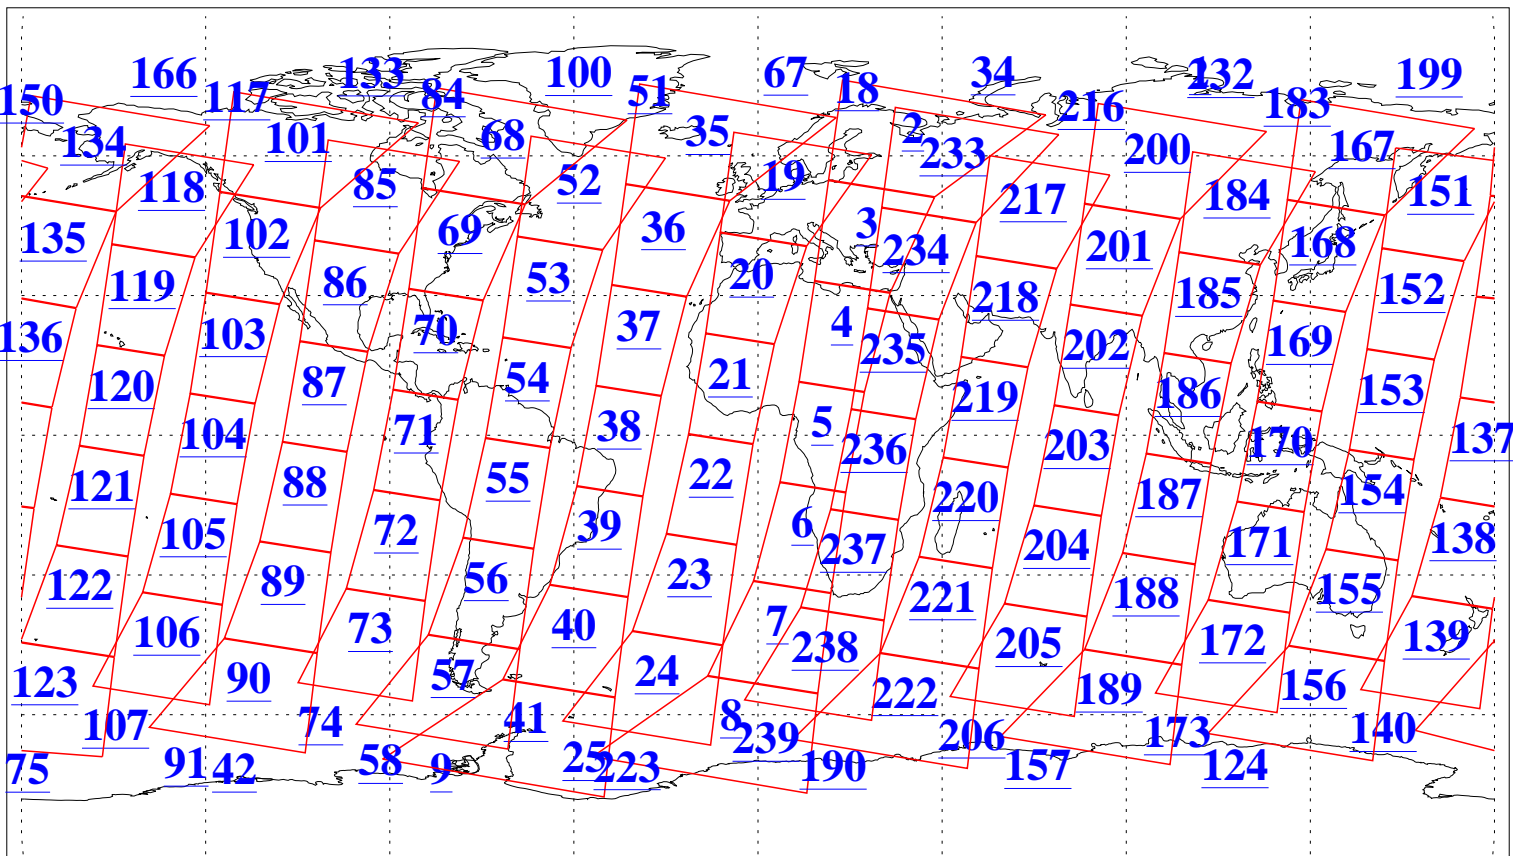

L1B Availability
AMSU Granules: 239
HSB Granules: 0
AIRS Granules: 239

16 Jun 2017
DoY 167
Aqua Day 5522
Granules: 1 to 120

Granules: 121 to 240

Legend: AMSU Available, HSB Available, AIRS Available

L1B Availability
AMSU Granules: 239
HSB Granules: 0
AIRS Granules: 239

16 Jun 2017
DoY 167
Aqua Day 5522
Ascending Granules

Descending Granules

Legend: AMSU Available, HSB Available, AIRS Available

L1B Availability
 AMSU Granules: 239
 HSB Granules: 0
 AIRS Granules: 239

16 Jun 2017
 DoY 167
 Aqua Day 5522

Northern Hemisphere Granules

Southern Hemisphere Granules

Legend: AMSU Available, HSB Available, AIRS Available