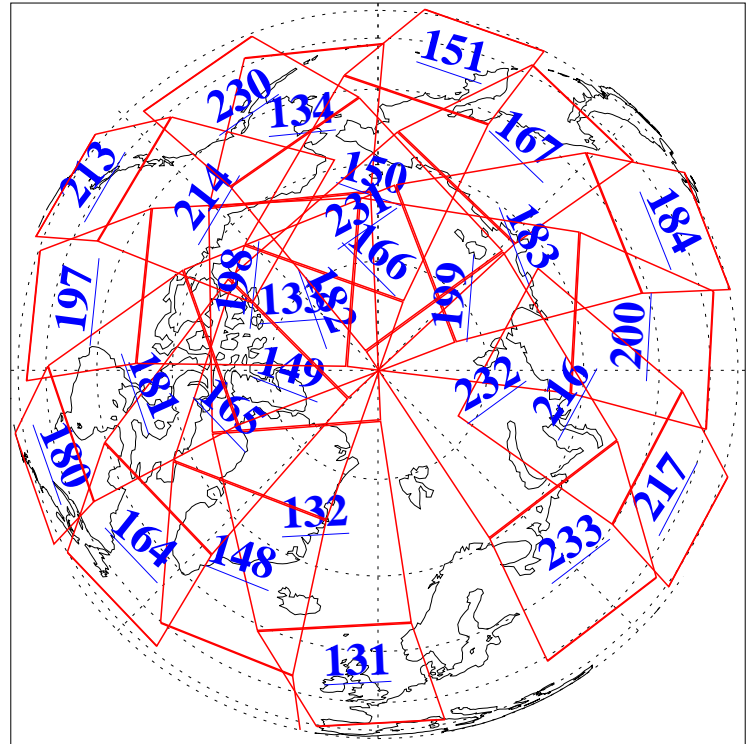

16 Jun 2017
DoY 167
Aqua Day 5522
Ascending Granules

Descending Granules

Legend: AMSU Available, HSB Available, AIRS Available

L1B Availability
 AMSU Granules: 239
 HSB Granules: 0
 AIRS Granules: 239

16 Jun 2017
 DoY 167
 Aqua Day 5522

Northern Hemisphere Granules

Southern Hemisphere Granules

Legend: AMSU Available, HSB Available, AIRS Available