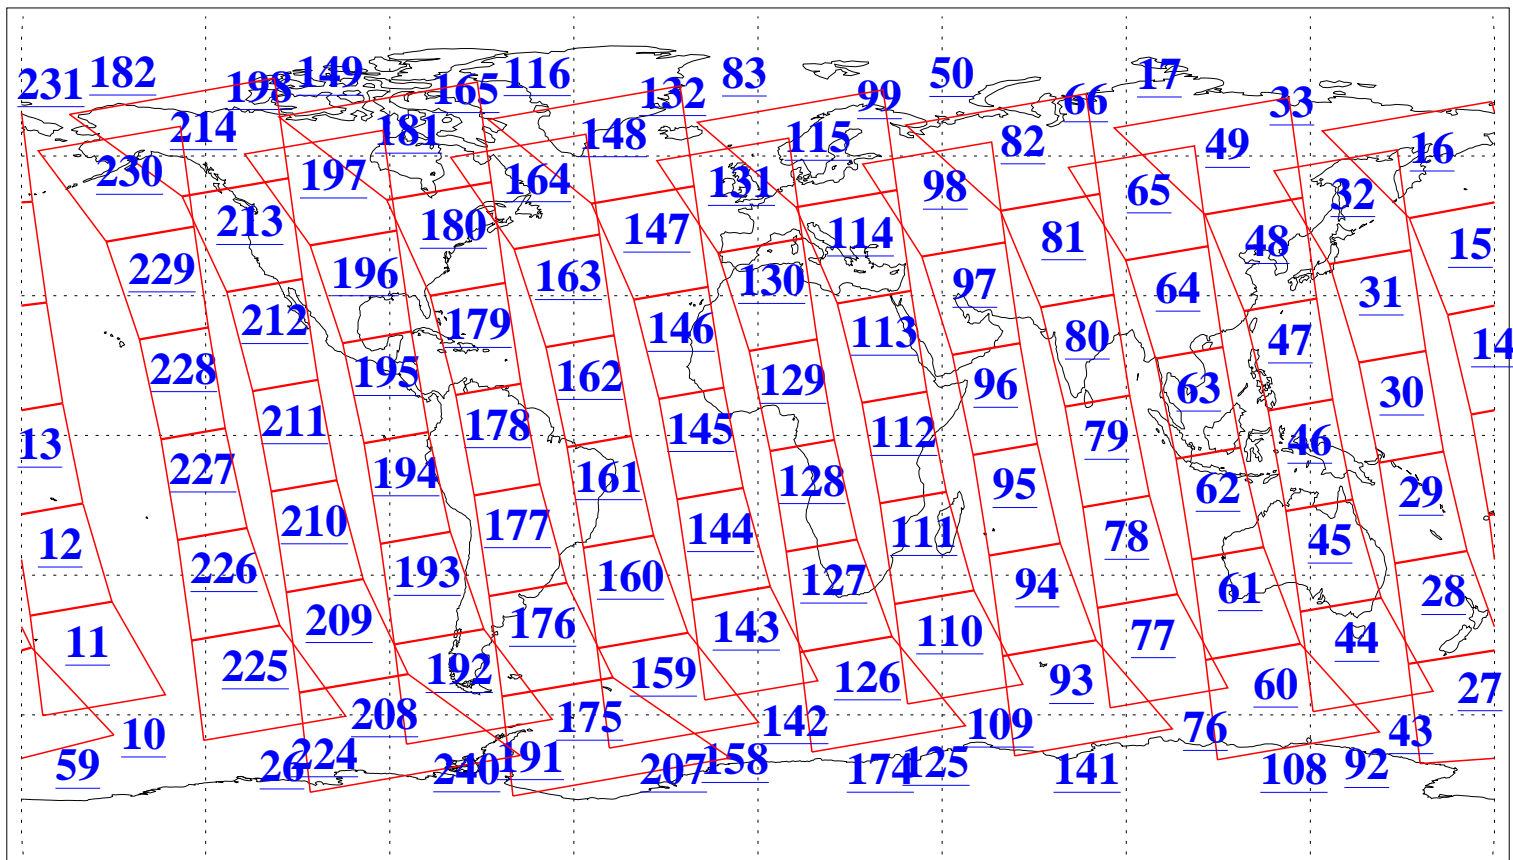

L1B Availability
AMSU Granules: 239
HSB Granules: 0
AIRS Granules: 239

16 Jun 2017
DoY 167
Aqua Day 5522
Granules: 1 to 120

Granules: 121 to 240

Legend: AMSU Available, HSB Available, AIRS Available

L1B Availability
AMSU Granules: 239
HSB Granules: 0
AIRS Granules: 239

16 Jun 2017
DoY 167
Aqua Day 5522
Ascending Granules

Descending Granules

Legend: AMSU Available, HSB Available, AIRS Available

L1B Availability
 AMSU Granules: 239
 HSB Granules: 0
 AIRS Granules: 239

16 Jun 2017
 DoY 167
 Aqua Day 5522

Northern Hemisphere Granules

Southern Hemisphere Granules

Legend: AMSU Available, HSB Available, AIRS Available