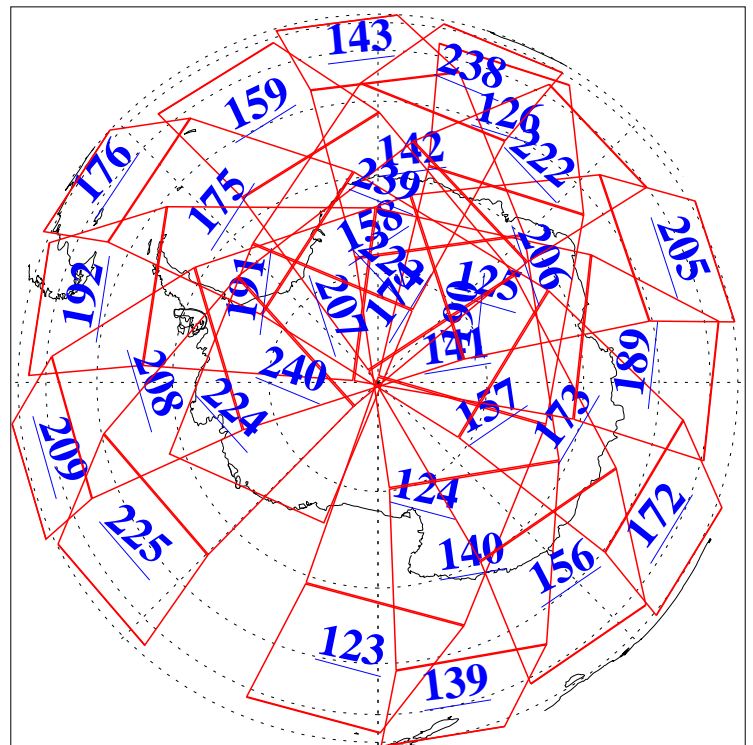

L1B Availability
AMSU Granules: 239
HSB Granules: 0
AIRS Granules: 239

16 Jun 2017
DoY 167
Aqua Day 5522
Granules: 1 to 120

Granules: 121 to 240

Legend: AMSU Available, HSB Available, AIRS Available

L1B Availability
AMSU Granules: 239
HSB Granules: 0
AIRS Granules: 239

16 Jun 2017
DoY 167
Aqua Day 5522
Ascending Granules

Descending Granules

Legend: AMSU Available, HSB Available, AIRS Available

L1B Availability
 AMSU Granules: 239
 HSB Granules: 0
 AIRS Granules: 239

16 Jun 2017
 DoY 167
 Aqua Day 5522

Northern Hemisphere Granules

Southern Hemisphere Granules

Legend: AMSU Available, HSB Available, AIRS Available