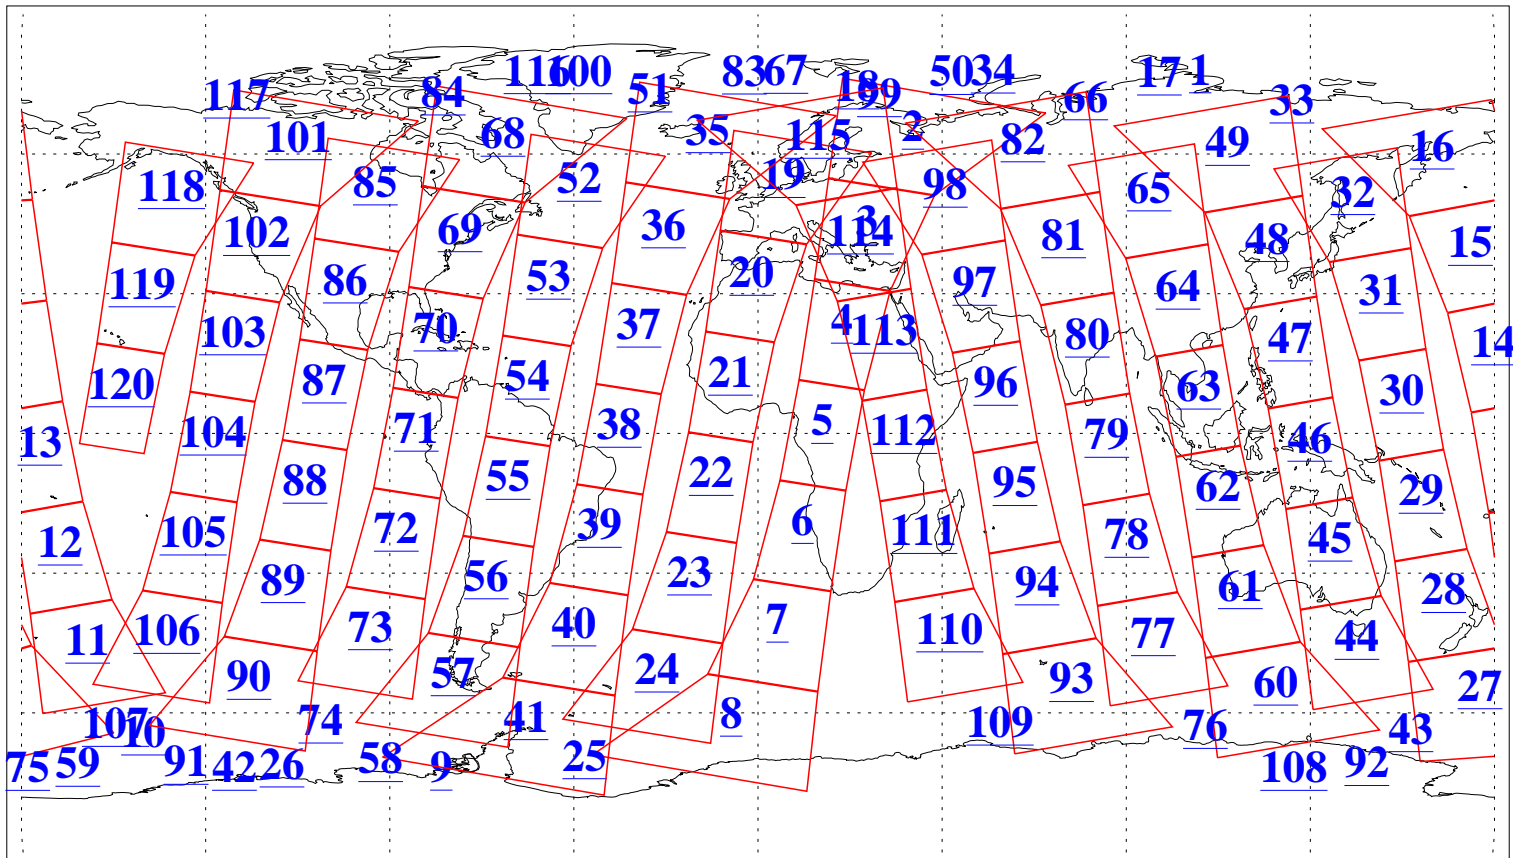

L1B Availability
AMSU Granules: 239
HSB Granules: 0
AIRS Granules: 239

16 Jun 2017
DoY 167
Aqua Day 5522
Granules: 1 to 120

Granules: 121 to 240

Legend: AMSU Available, HSB Available, AIRS Available

L1B Availability
AMSU Granules: 239
HSB Granules: 0
AIRS Granules: 239

16 Jun 2017
DoY 167
Aqua Day 5522
Ascending Granules

Descending Granules

Legend: AMSU Available, HSB Available, AIRS Available

L1B Availability
 AMSU Granules: 239
 HSB Granules: 0
 AIRS Granules: 239

16 Jun 2017
 DoY 167
 Aqua Day 5522

Northern Hemisphere Granules

Southern Hemisphere Granules

Legend: AMSU Available, HSB Available, AIRS Available