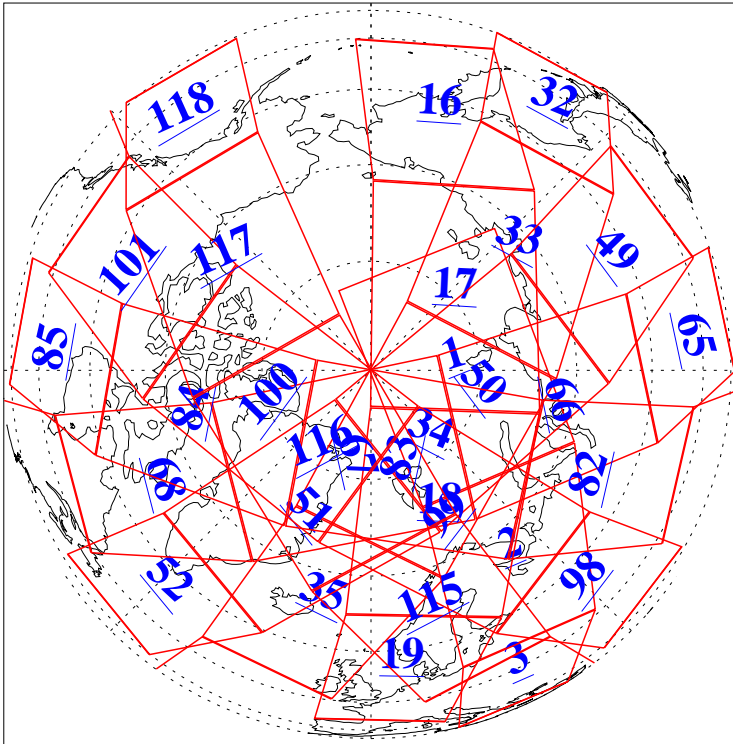

L1B Availability
AMSU Granules: 239
HSB Granules: 0
AIRS Granules: 239

16 Jun 2017
DoY 167
Aqua Day 5522
Granules: 1 to 120

Granules: 121 to 240

Legend: AMSU Available, HSB Available, AIRS Available

L1B Availability
AMSU Granules: 239
HSB Granules: 0
AIRS Granules: 239

16 Jun 2017
DoY 167
Aqua Day 5522
Ascending Granules

Descending Granules

Legend: AMSU Available, HSB Available, AIRS Available

L1B Availability
 AMSU Granules: 239
 HSB Granules: 0
 AIRS Granules: 239

16 Jun 2017
 DoY 167
 Aqua Day 5522

Northern Hemisphere Granules

Southern Hemisphere Granules

Legend: AMSU Available, HSB Available, AIRS Available