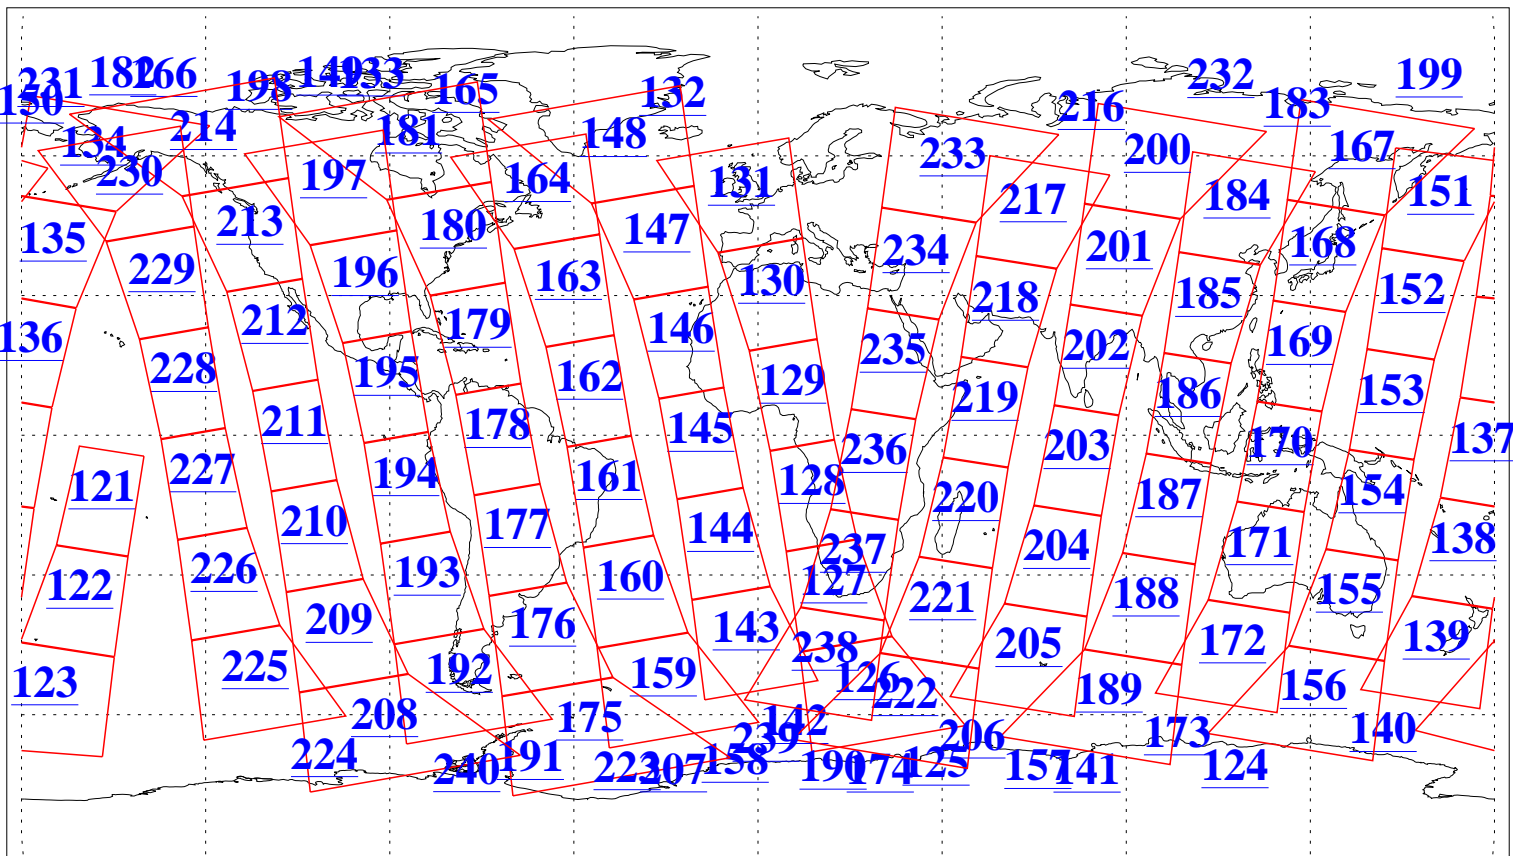

L1B Availability
AMSU Granules: 239
HSB Granules: 0
AIRS Granules: 239

16 Jun 2017
DoY 167
Aqua Day 5522
Granules: 1 to 120

Granules: 121 to 240

Legend: AMSU Available, HSB Available, AIRS Available

L1B Availability
AMSU Granules: 239
HSB Granules: 0
AIRS Granules: 239

16 Jun 2017
DoY 167
Aqua Day 5522
Ascending Granules

Descending Granules

Legend: AMSU Available, HSB Available, AIRS Available

L1B Availability
 AMSU Granules: 239
 HSB Granules: 0
 AIRS Granules: 239

16 Jun 2017
 DoY 167
 Aqua Day 5522

Northern Hemisphere Granules

Southern Hemisphere Granules

Legend: AMSU Available, HSB Available, AIRS Available