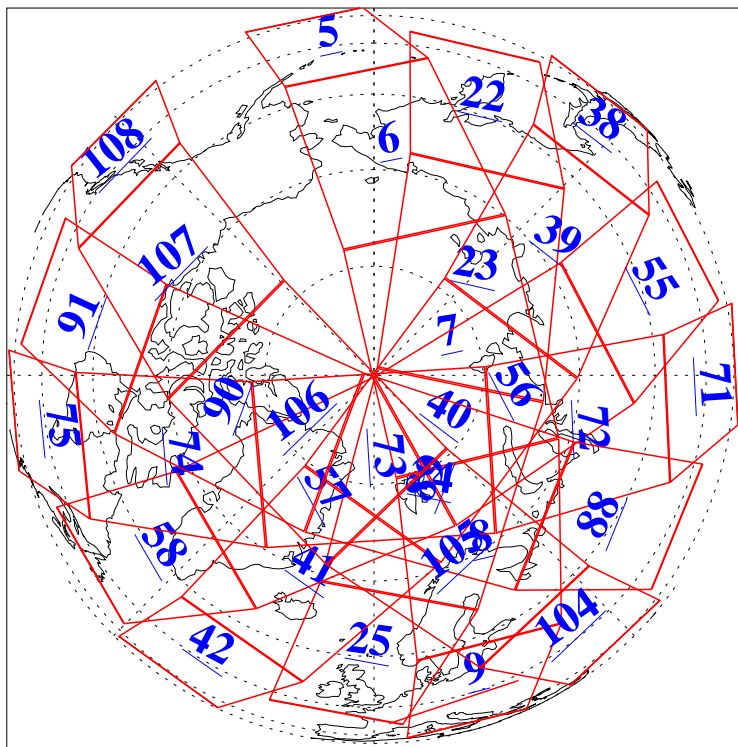

L1B Availability
AMSU Granules: 240
HSB Granules: 0
AIRS Granules: 240

10 Jun 2017
DoY 161
Aqua Day 5516
Granules: 1 to 120

Granules: 121 to 240

Legend: AMSU Available, HSB Available, AIRS Available

L1B Availability
AMSU Granules: 240
HSB Granules: 0
AIRS Granules: 240

10 Jun 2017
DoY 161
Aqua Day 5516
Ascending Granules

Descending Granules

Legend: AMSU Available, HSB Available, AIRS Available

L1B Availability
AMSU Granules: 240
HSB Granules: 0
AIRS Granules: 240

10 Jun 2017
DoY 161
Aqua Day 5516

Northern Hemisphere Granules

Southern Hemisphere Granules

Legend: AMSU Available, HSB Available, AIRS Available