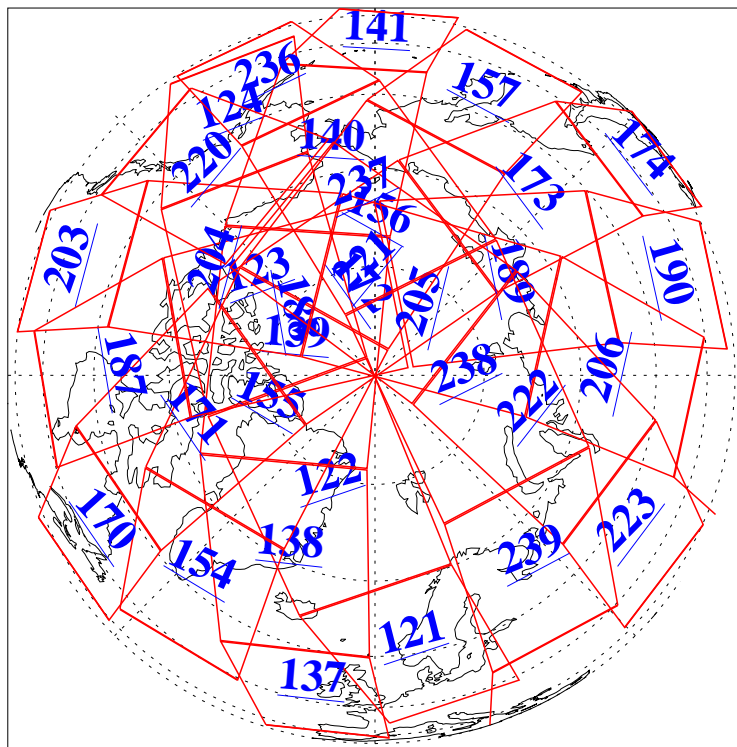

10 Jun 2017
DoY 161
Aqua Day 5516
Ascending Granules

Descending Granules

Legend: AMSU Available, HSB Available, AIRS Available

L1B Availability
AMSU Granules: 240
HSB Granules: 0
AIRS Granules: 240

10 Jun 2017
DoY 161
Aqua Day 5516

Northern Hemisphere Granules

Southern Hemisphere Granules

Legend: AMSU Available, HSB Available, AIRS Available