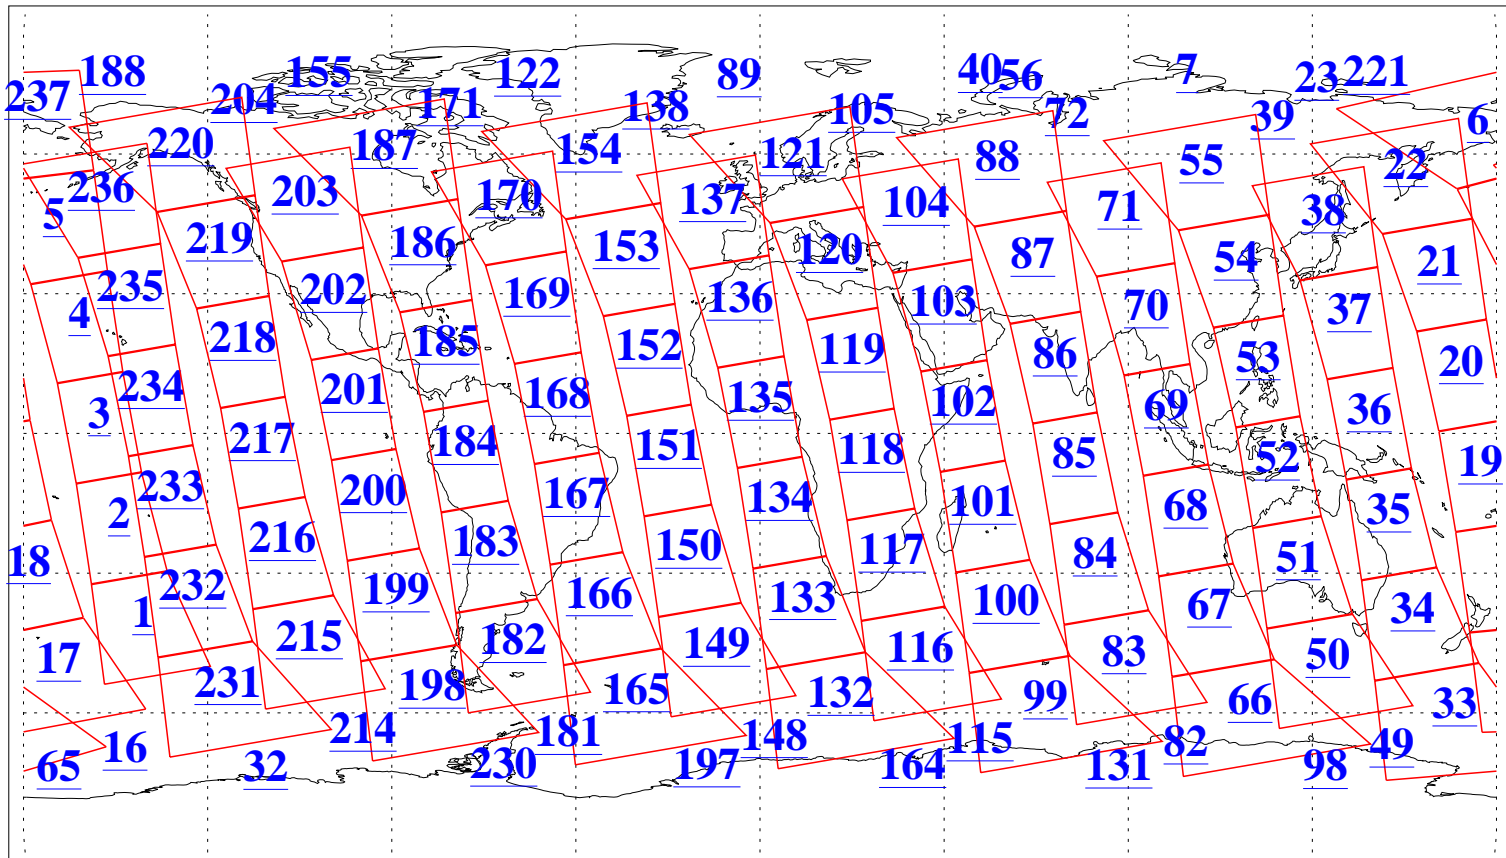

L1B Availability
AMSU Granules: 240
HSB Granules: 0
AIRS Granules: 240

10 Jun 2017
DoY 161
Aqua Day 5516
Granules: 1 to 120

Granules: 121 to 240

Legend: AMSU Available, HSB Available, AIRS Available

L1B Availability
AMSU Granules: 240
HSB Granules: 0
AIRS Granules: 240

10 Jun 2017
DoY 161
Aqua Day 5516
Ascending Granules

Descending Granules

Legend: AMSU Available, HSB Available, AIRS Available

L1B Availability
AMSU Granules: 240
HSB Granules: 0
AIRS Granules: 240

10 Jun 2017
DoY 161
Aqua Day 5516

Northern Hemisphere Granules

Southern Hemisphere Granules

Legend: AMSU Available, HSB Available, AIRS Available