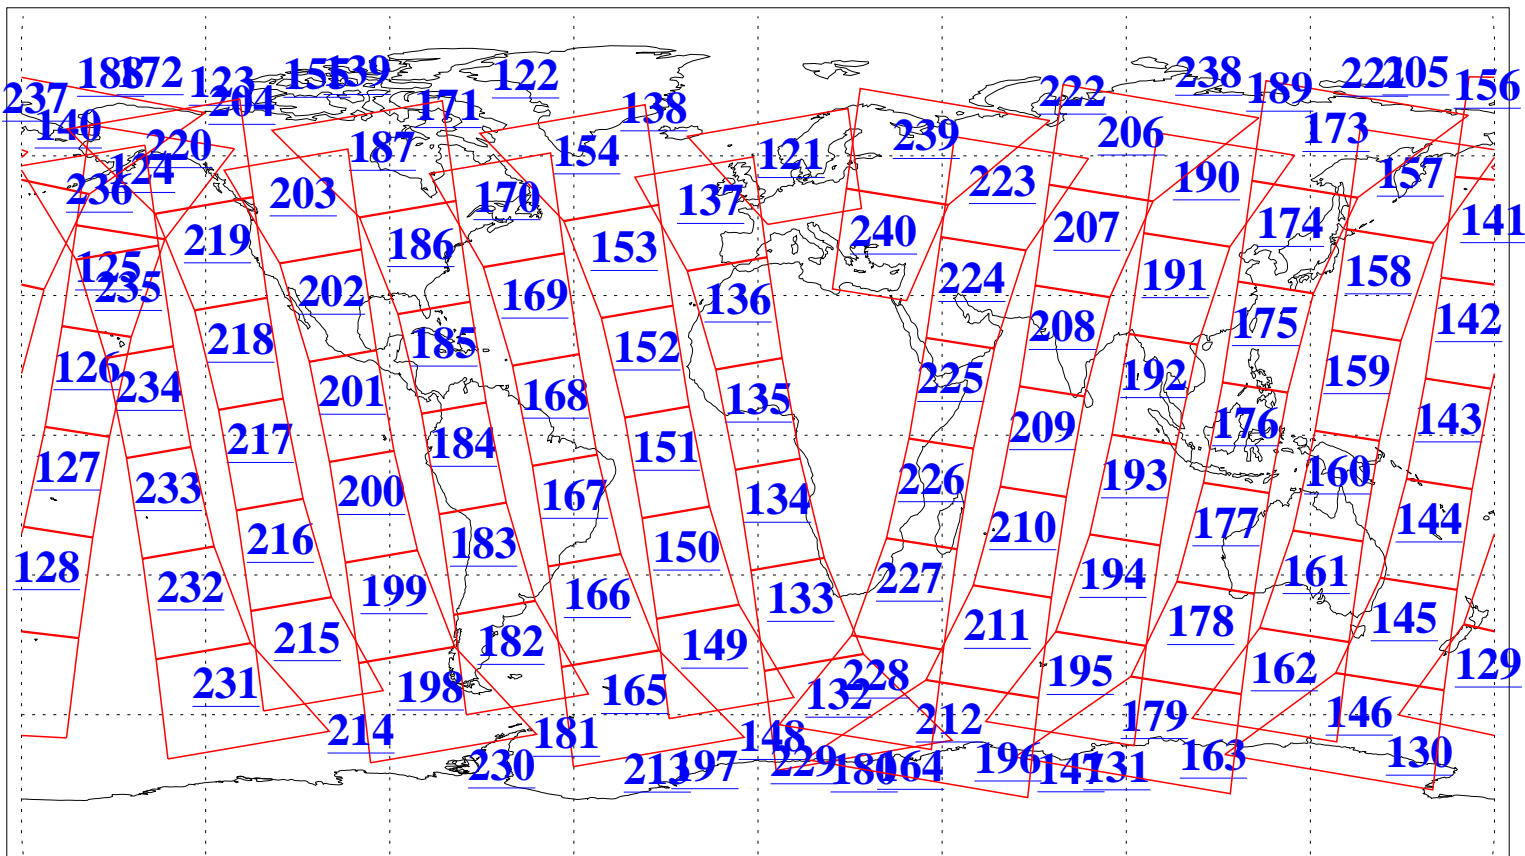

L1B Availability
AMSU Granules: 240
HSB Granules: 0
AIRS Granules: 240

10 Jun 2017
DoY 161
Aqua Day 5516
Granules: 1 to 120

Granules: 121 to 240

Legend: AMSU Available, HSB Available, AIRS Available

L1B Availability
AMSU Granules: 240
HSB Granules: 0
AIRS Granules: 240

10 Jun 2017
DoY 161
Aqua Day 5516
Ascending Granules

Descending Granules

Legend: AMSU Available, HSB Available, AIRS Available

L1B Availability
AMSU Granules: 240
HSB Granules: 0
AIRS Granules: 240

10 Jun 2017
DoY 161
Aqua Day 5516

Northern Hemisphere Granules

Southern Hemisphere Granules

Legend: AMSU Available, HSB Available, AIRS Available