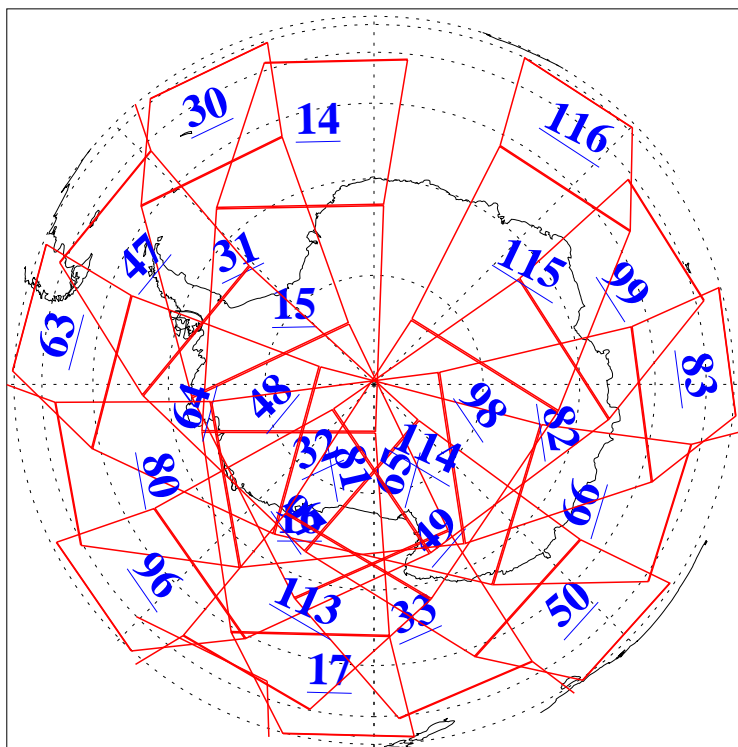

L1B Availability
AMSU Granules: 240
HSB Granules: 0
AIRS Granules: 240

10 Jun 2017
DoY 161
Aqua Day 5516
Granules: 1 to 120

Granules: 121 to 240

Legend: AMSU Available, HSB Available, AIRS Available

L1B Availability
AMSU Granules: 240
HSB Granules: 0
AIRS Granules: 240

10 Jun 2017
DoY 161
Aqua Day 5516
Ascending Granules

Descending Granules

Legend: AMSU Available, HSB Available, AIRS Available

L1B Availability
AMSU Granules: 240
HSB Granules: 0
AIRS Granules: 240

10 Jun 2017
DoY 161
Aqua Day 5516

Northern Hemisphere Granules

Southern Hemisphere Granules

Legend: AMSU Available, HSB Available, AIRS Available