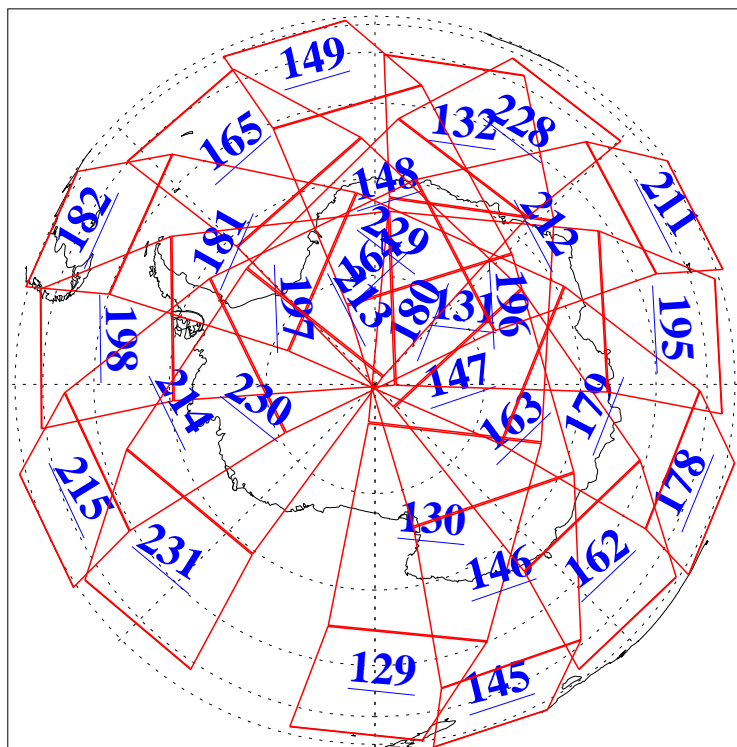

10 Jun 2017
DoY 161
Aqua Day 5516
Ascending Granules

Descending Granules

Legend: AMSU Available, HSB Available, AIRS Available

L1B Availability
AMSU Granules: 240
HSB Granules: 0
AIRS Granules: 240

10 Jun 2017
DoY 161
Aqua Day 5516

Northern Hemisphere Granules

Southern Hemisphere Granules

Legend: AMSU Available, HSB Available, AIRS Available