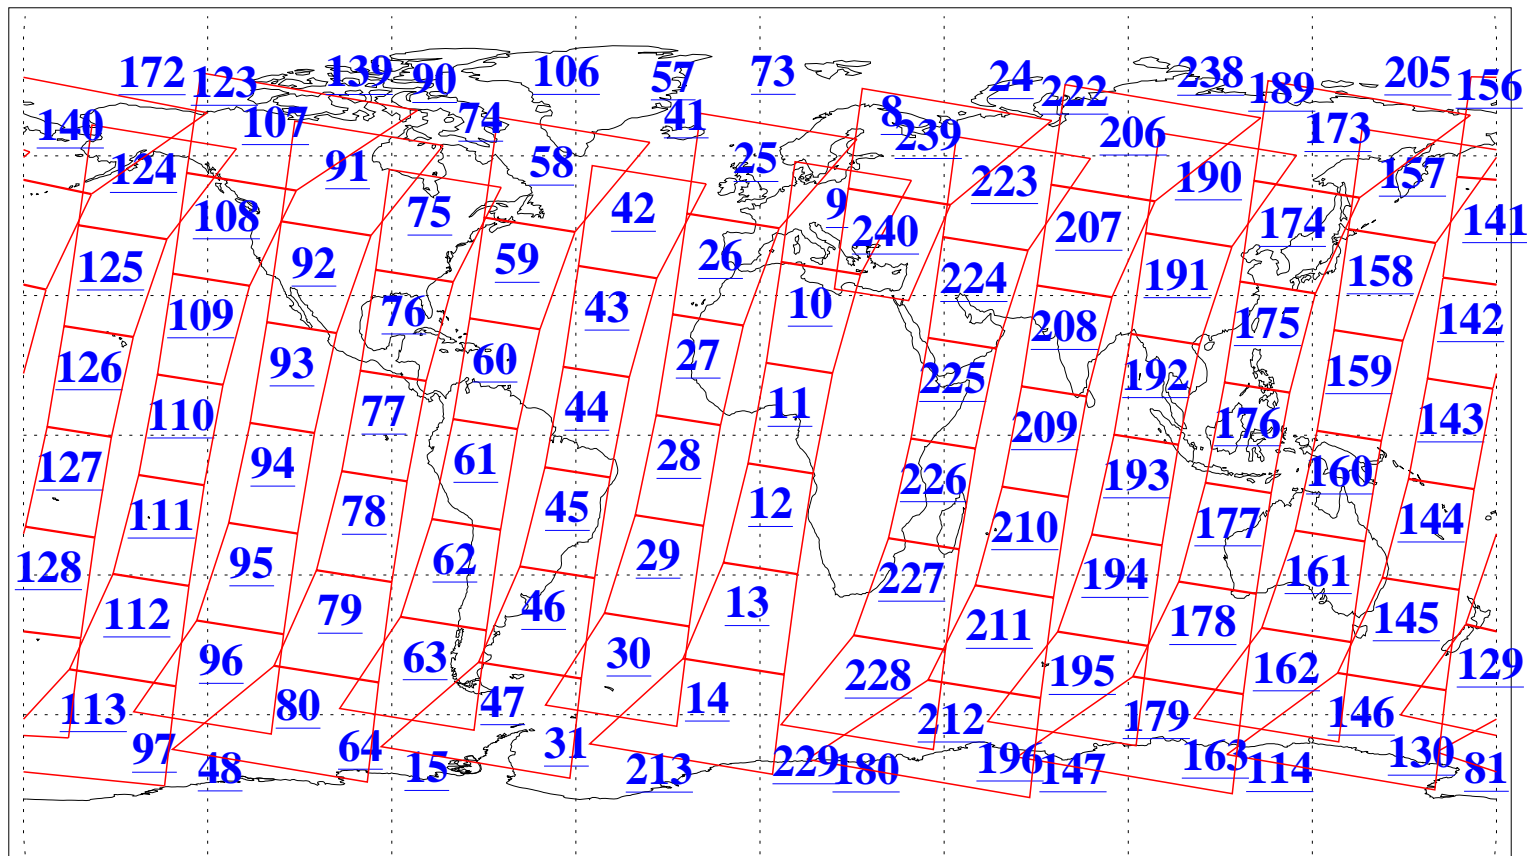

L1B Availability
AMSU Granules: 240
HSB Granules: 0
AIRS Granules: 240

10 Jun 2017
DoY 161
Aqua Day 5516
Granules: 1 to 120

Granules: 121 to 240

Legend: AMSU Available, HSB Available, AIRS Available

L1B Availability
AMSU Granules: 240
HSB Granules: 0
AIRS Granules: 240

10 Jun 2017
DoY 161
Aqua Day 5516
Ascending Granules

Descending Granules

Legend: AMSU Available, HSB Available, AIRS Available

L1B Availability
AMSU Granules: 240
HSB Granules: 0
AIRS Granules: 240

10 Jun 2017
DoY 161
Aqua Day 5516

Northern Hemisphere Granules

Southern Hemisphere Granules

Legend: AMSU Available, HSB Available, AIRS Available