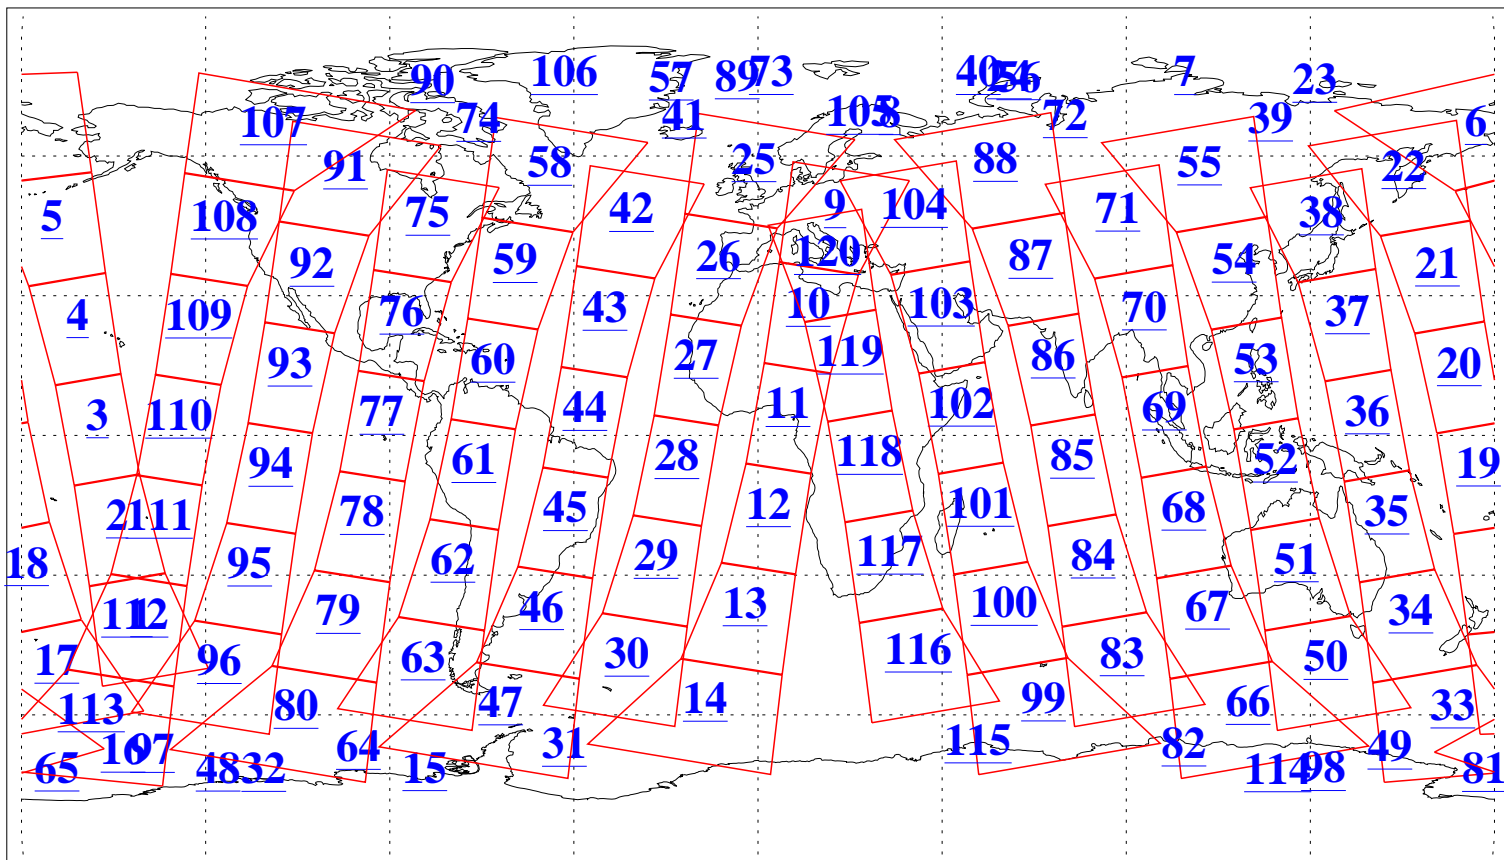

L1B Availability
AMSU Granules: 240
HSB Granules: 0
AIRS Granules: 240

10 Jun 2017
DoY 161
Aqua Day 5516
Granules: 1 to 120

Granules: 121 to 240

Legend: AMSU Available, HSB Available, AIRS Available

L1B Availability
AMSU Granules: 240
HSB Granules: 0
AIRS Granules: 240

10 Jun 2017
DoY 161
Aqua Day 5516
Ascending Granules

Descending Granules

Legend: AMSU Available, HSB Available, AIRS Available

L1B Availability
AMSU Granules: 240
HSB Granules: 0
AIRS Granules: 240

10 Jun 2017
DoY 161
Aqua Day 5516

Northern Hemisphere Granules

Southern Hemisphere Granules

Legend: AMSU Available, HSB Available, AIRS Available