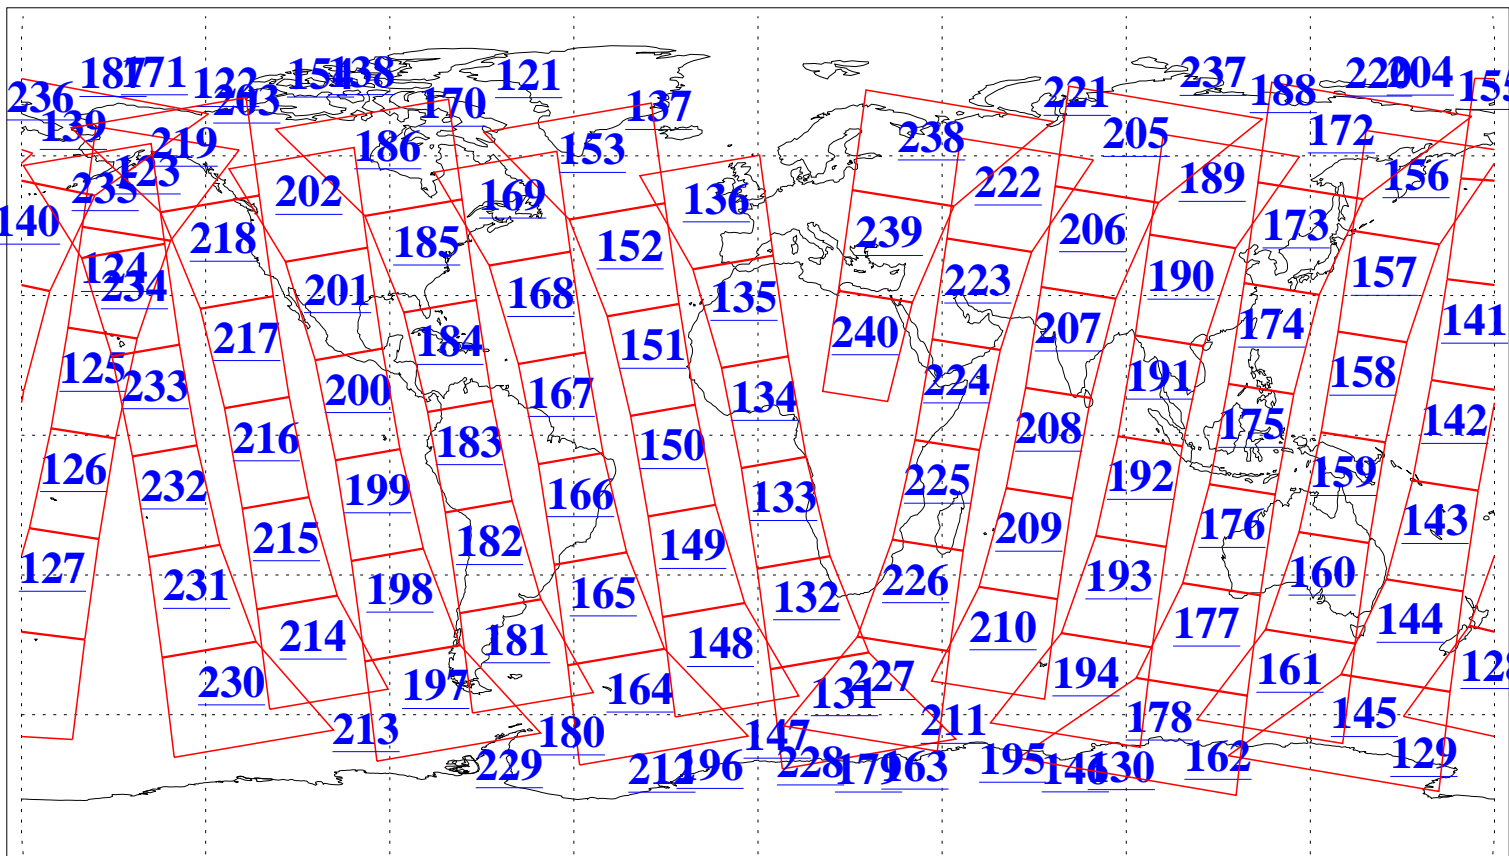

L1B Availability
AMSU Granules: 240
HSB Granules: 0
AIRS Granules: 240

18 May 2017
DoY 138
Aqua Day 5493
Granules: 1 to 120

Granules: 121 to 240

Legend: AMSU Available, HSB Available, AIRS Available

L1B Availability
AMSU Granules: 240
HSB Granules: 0
AIRS Granules: 240

18 May 2017
DoY 138
Aqua Day 5493
Ascending Granules

Descending Granules

Legend: AMSU Available, HSB Available, AIRS Available

L1B Availability
 AMSU Granules: 240
 HSB Granules: 0
 AIRS Granules: 240

18 May 2017
 DoY 138
 Aqua Day 5493

Northern Hemisphere Granules

Southern Hemisphere Granules

Legend: AMSU Available, HSB Available, AIRS Available