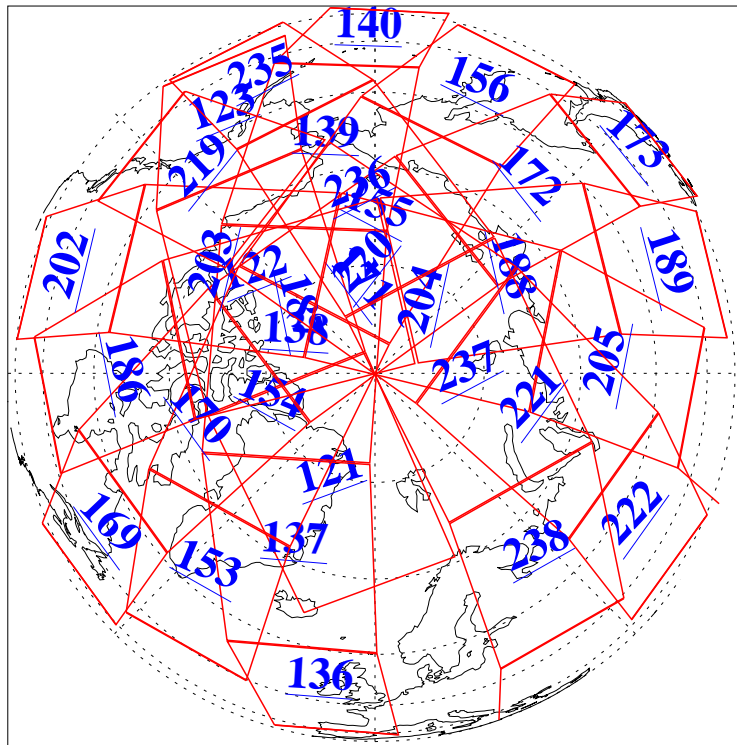

18 May 2017
DoY 138
Aqua Day 5493
Ascending Granules

Descending Granules

Legend: AMSU Available, HSB Available, AIRS Available

L1B Availability
 AMSU Granules: 240
 HSB Granules: 0
 AIRS Granules: 240

18 May 2017
 DoY 138
 Aqua Day 5493

Northern Hemisphere Granules

Southern Hemisphere Granules

Legend: AMSU Available, HSB Available, AIRS Available