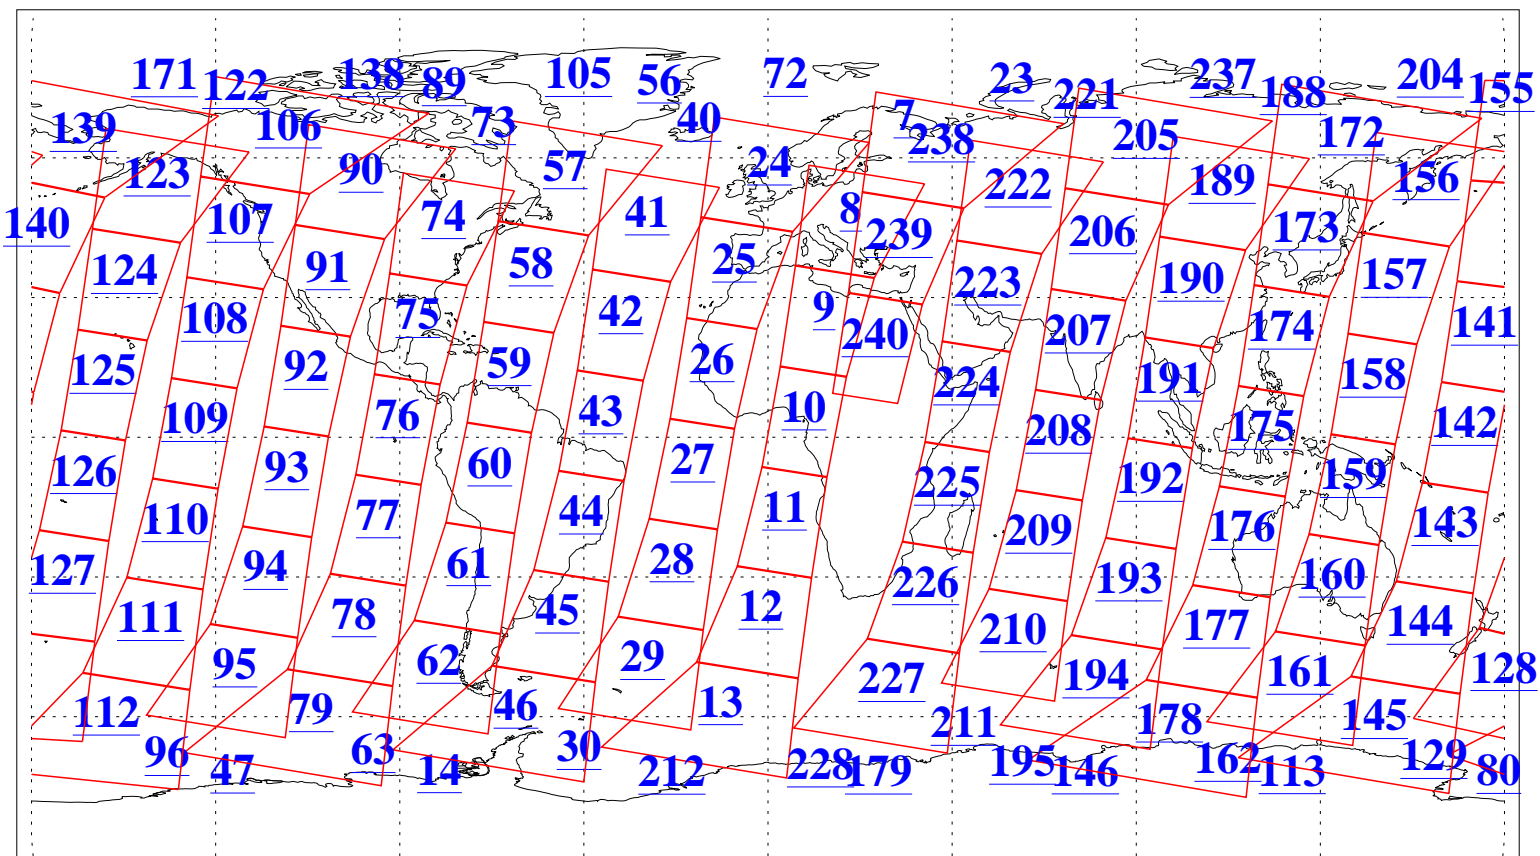

L1B Availability
AMSU Granules: 240
HSB Granules: 0
AIRS Granules: 240

18 May 2017
DoY 138
Aqua Day 5493
Granules: 1 to 120

Granules: 121 to 240

Legend: AMSU Available, HSB Available, AIRS Available

L1B Availability
AMSU Granules: 240
HSB Granules: 0
AIRS Granules: 240

18 May 2017
DoY 138
Aqua Day 5493
Ascending Granules

Descending Granules

Legend: AMSU Available, HSB Available, AIRS Available

L1B Availability
 AMSU Granules: 240
 HSB Granules: 0
 AIRS Granules: 240

18 May 2017
 DoY 138
 Aqua Day 5493

Northern Hemisphere Granules

Southern Hemisphere Granules

Legend: AMSU Available, HSB Available, AIRS Available