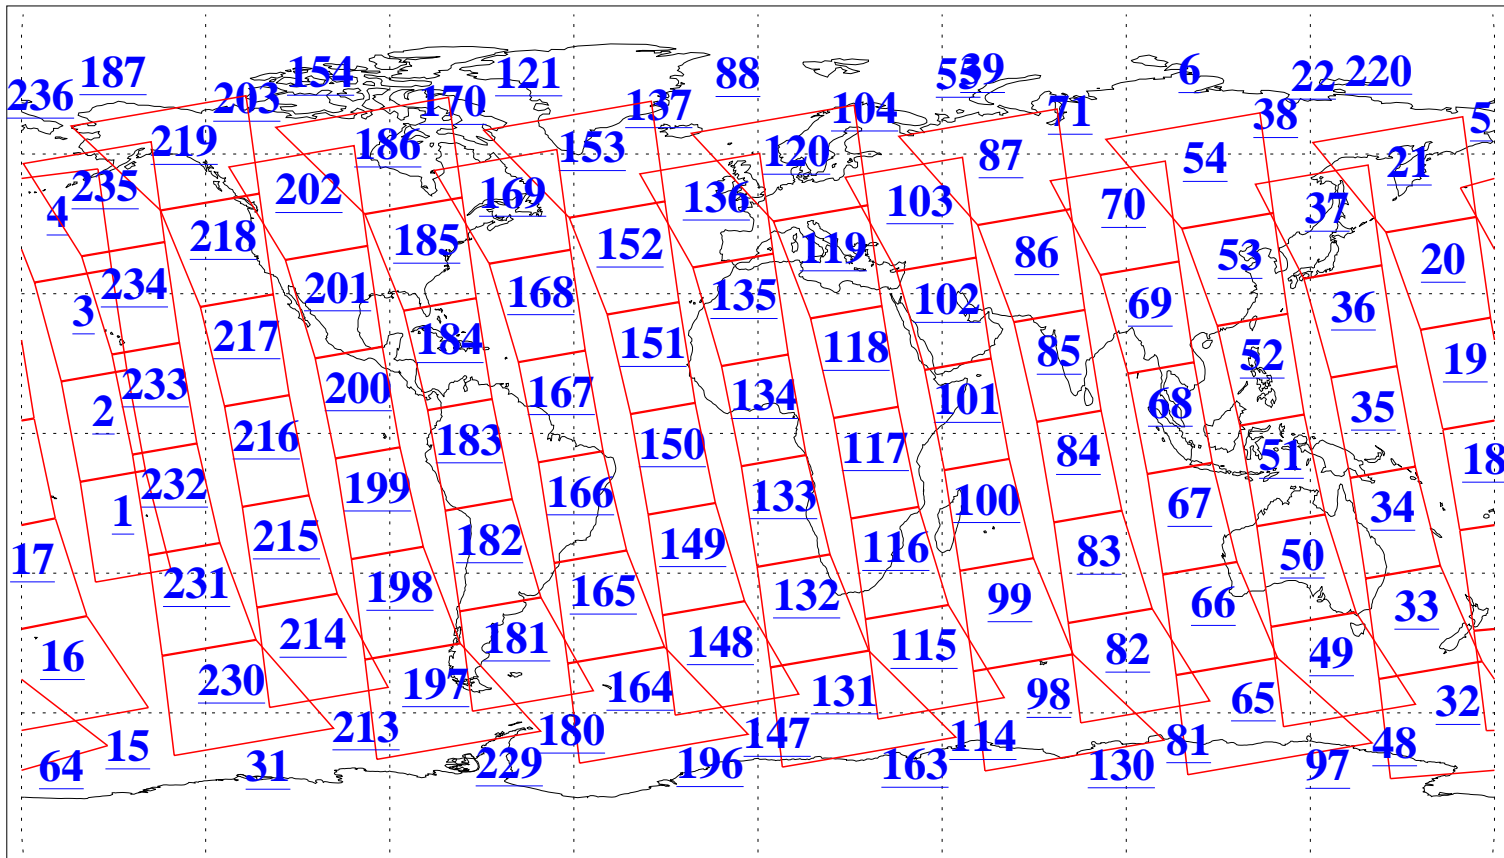

L1B Availability
AMSU Granules: 240
HSB Granules: 0
AIRS Granules: 240

18 May 2017
DoY 138
Aqua Day 5493
Granules: 1 to 120

Granules: 121 to 240

Legend: AMSU Available, HSB Available, AIRS Available

L1B Availability
AMSU Granules: 240
HSB Granules: 0
AIRS Granules: 240

18 May 2017
DoY 138
Aqua Day 5493
Ascending Granules

Descending Granules

Legend: AMSU Available, HSB Available, AIRS Available

L1B Availability
 AMSU Granules: 240
 HSB Granules: 0
 AIRS Granules: 240

18 May 2017
 DoY 138
 Aqua Day 5493

Northern Hemisphere Granules

Southern Hemisphere Granules

Legend: AMSU Available, HSB Available, AIRS Available