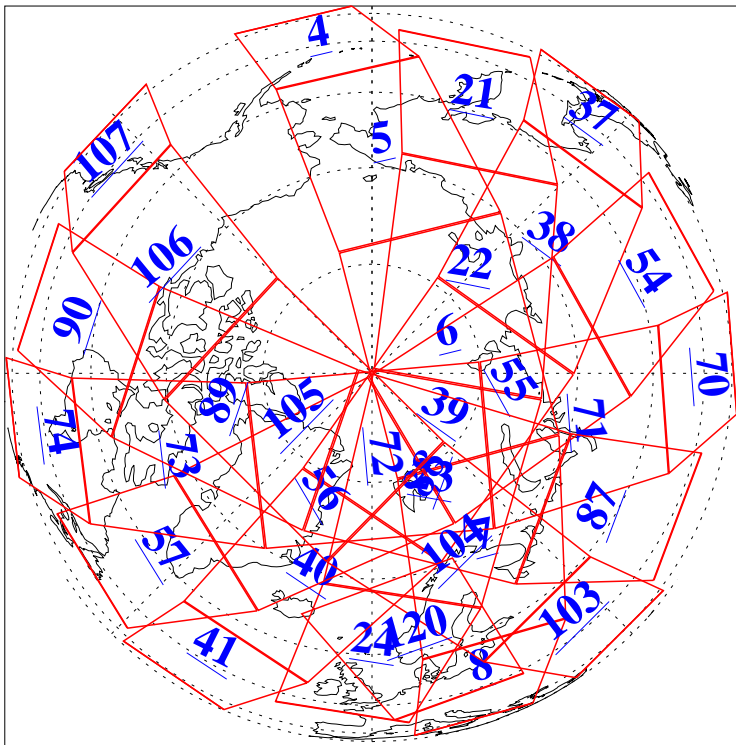

L1B Availability
AMSU Granules: 240
HSB Granules: 0
AIRS Granules: 240

18 May 2017
DoY 138
Aqua Day 5493
Granules: 1 to 120

Granules: 121 to 240

Legend: AMSU Available, HSB Available, AIRS Available

L1B Availability
AMSU Granules: 240
HSB Granules: 0
AIRS Granules: 240

18 May 2017
DoY 138
Aqua Day 5493
Ascending Granules

Descending Granules

Legend: AMSU Available, HSB Available, AIRS Available

L1B Availability
 AMSU Granules: 240
 HSB Granules: 0
 AIRS Granules: 240

18 May 2017
 DoY 138
 Aqua Day 5493

Northern Hemisphere Granules

Southern Hemisphere Granules

Legend: AMSU Available, HSB Available, AIRS Available