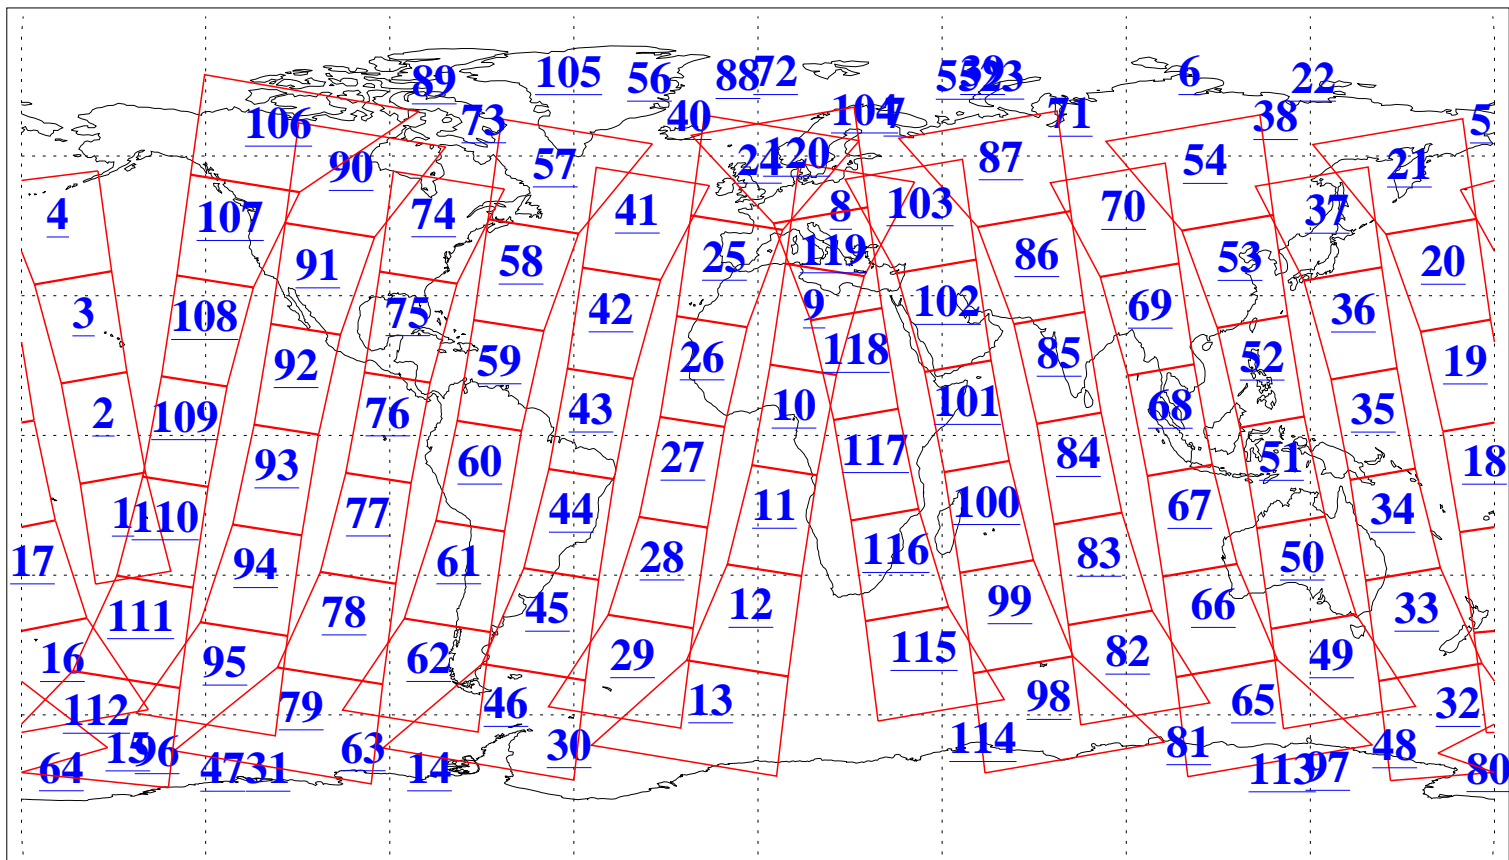

L1B Availability
AMSU Granules: 240
HSB Granules: 0
AIRS Granules: 240

18 May 2017
DoY 138
Aqua Day 5493
Granules: 1 to 120

Granules: 121 to 240

Legend: AMSU Available, HSB Available, AIRS Available

L1B Availability
AMSU Granules: 240
HSB Granules: 0
AIRS Granules: 240

18 May 2017
DoY 138
Aqua Day 5493
Ascending Granules

Descending Granules

Legend: AMSU Available, HSB Available, AIRS Available

L1B Availability
 AMSU Granules: 240
 HSB Granules: 0
 AIRS Granules: 240

18 May 2017
 DoY 138
 Aqua Day 5493

Northern Hemisphere Granules

Southern Hemisphere Granules

Legend: AMSU Available, HSB Available, AIRS Available