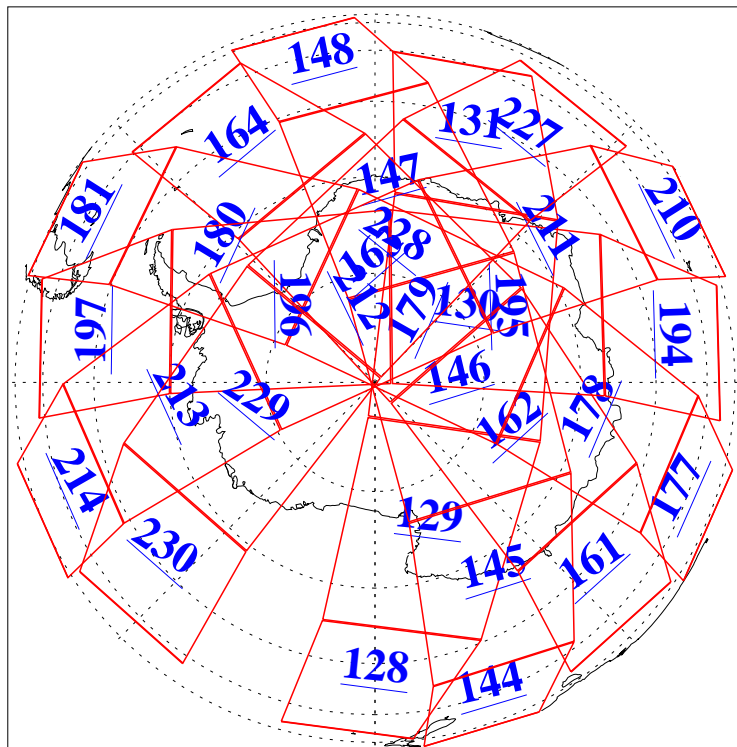

L1B Availability
AMSU Granules: 240
HSB Granules: 0
AIRS Granules: 240

18 May 2017
DoY 138
Aqua Day 5493
Granules: 1 to 120

Granules: 121 to 240

Legend: AMSU Available, HSB Available, AIRS Available

L1B Availability
AMSU Granules: 240
HSB Granules: 0
AIRS Granules: 240

18 May 2017
DoY 138
Aqua Day 5493
Ascending Granules

Descending Granules

Legend: AMSU Available, HSB Available, AIRS Available

L1B Availability
 AMSU Granules: 240
 HSB Granules: 0
 AIRS Granules: 240

18 May 2017
 DoY 138
 Aqua Day 5493

Northern Hemisphere Granules

Southern Hemisphere Granules

Legend: AMSU Available, HSB Available, AIRS Available