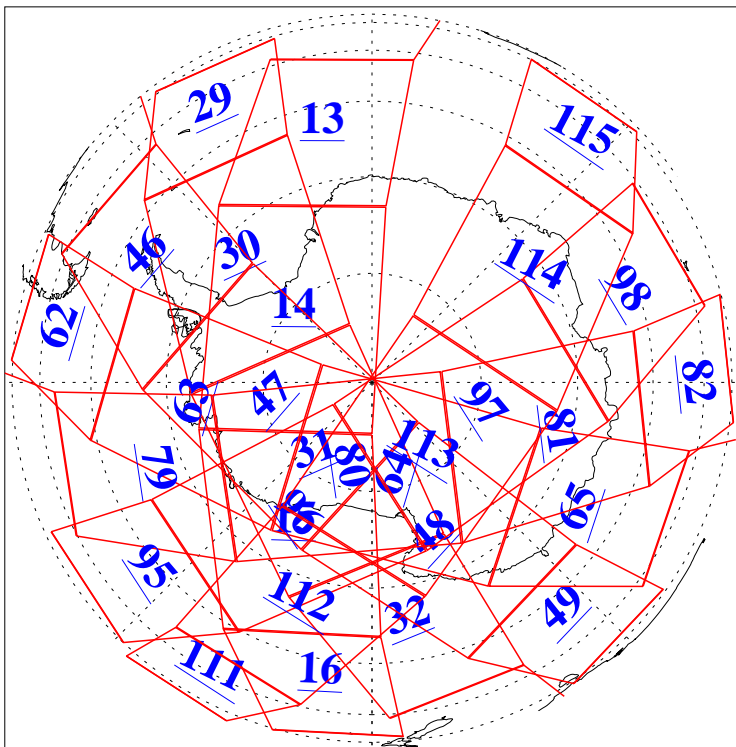

L1B Availability
AMSU Granules: 240
HSB Granules: 0
AIRS Granules: 240

18 May 2017
DoY 138
Aqua Day 5493
Granules: 1 to 120

Granules: 121 to 240

Legend: AMSU Available, HSB Available, AIRS Available

L1B Availability
AMSU Granules: 240
HSB Granules: 0
AIRS Granules: 240

18 May 2017
DoY 138
Aqua Day 5493
Ascending Granules

Descending Granules

Legend: AMSU Available, HSB Available, AIRS Available

L1B Availability
 AMSU Granules: 240
 HSB Granules: 0
 AIRS Granules: 240

18 May 2017
 DoY 138
 Aqua Day 5493

Northern Hemisphere Granules

Southern Hemisphere Granules

Legend: AMSU Available, HSB Available, AIRS Available