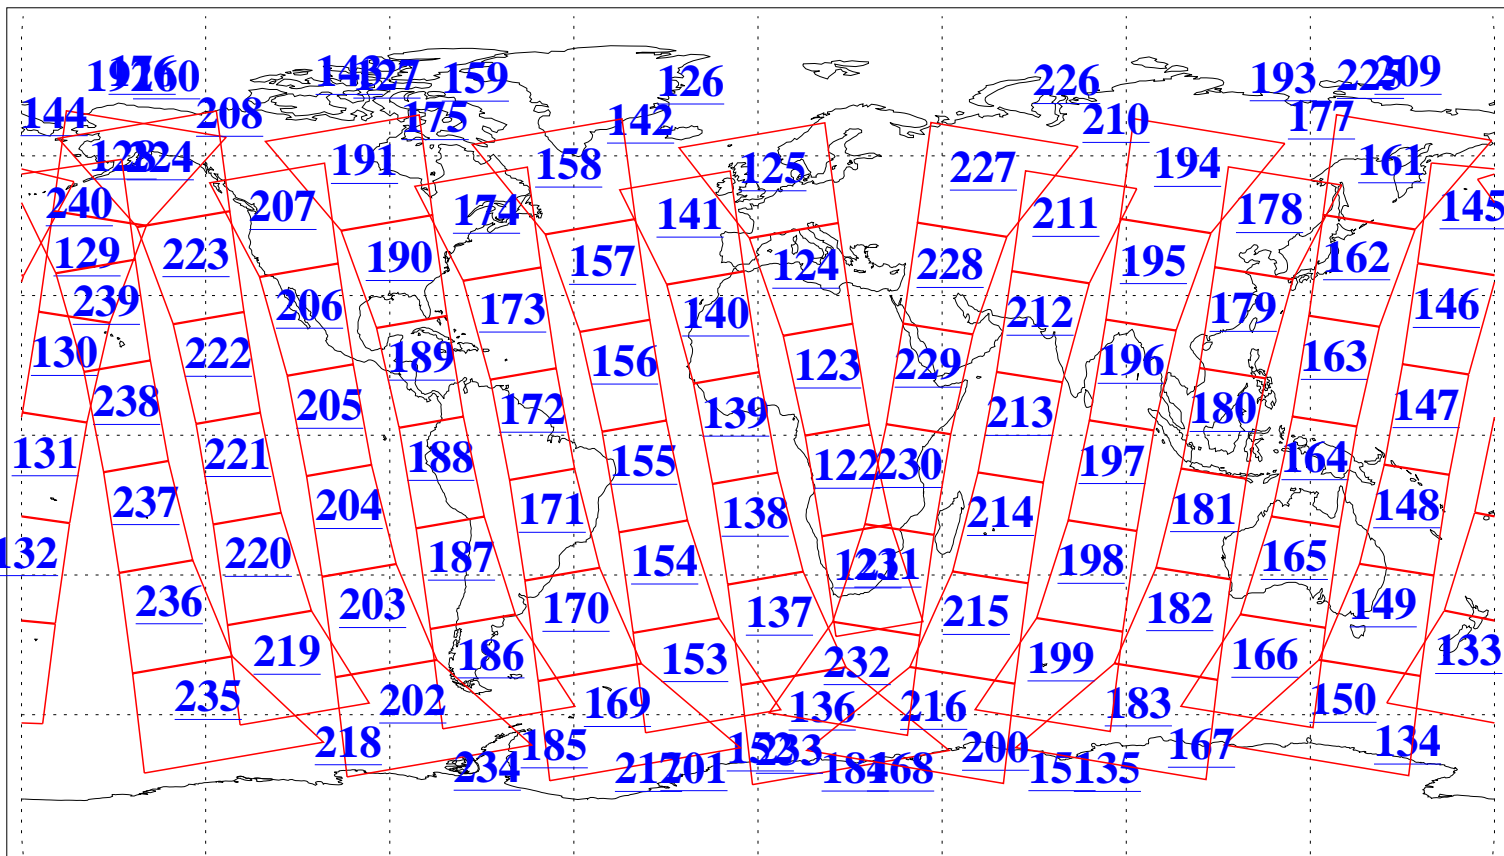

L1B Availability  
AMSU Granules: 238  
HSB Granules: 0  
AIRS Granules: 240

5 May 2017  
DoY 125  
Aqua Day 5480  
Granules: 1 to 120

Granules: 121 to 240

Legend: AMSU Available, HSB Available, AIRS Available

L1B Availability  
AMSU Granules: 238  
HSB Granules: 0  
AIRS Granules: 240

5 May 2017  
DoY 125  
Aqua Day 5480

Ascending Granules

Descending Granules

Legend: AMSU Available, HSB Available, AIRS Available

L1B Availability  
 AMSU Granules: 238  
 HSB Granules: 0  
 AIRS Granules: 240

5 May 2017  
 DoY 125  
 Aqua Day 5480

Northern Hemisphere Granules

Southern Hemisphere Granules

Legend: AMSU Available, HSB Available, AIRS Available