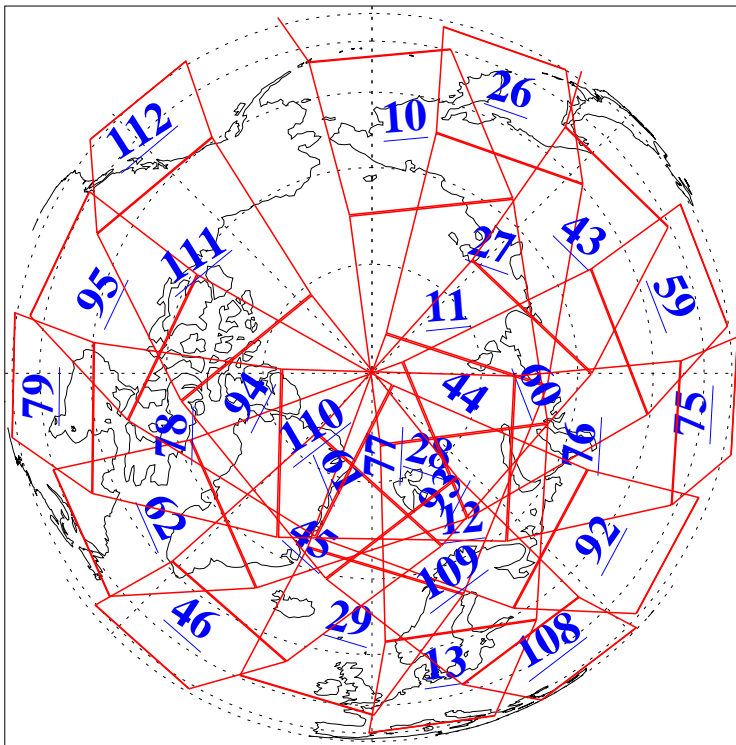

L1B Availability  
AMSU Granules: 238  
HSB Granules: 0  
AIRS Granules: 240

5 May 2017  
DoY 125  
Aqua Day 5480  
Granules: 1 to 120

Granules: 121 to 240

Legend: AMSU Available, HSB Available, AIRS Available

L1B Availability  
AMSU Granules: 238  
HSB Granules: 0  
AIRS Granules: 240

5 May 2017  
DoY 125  
Aqua Day 5480

Ascending Granules

Descending Granules

Legend: AMSU Available, HSB Available, AIRS Available

L1B Availability  
 AMSU Granules: 238  
 HSB Granules: 0  
 AIRS Granules: 240

5 May 2017  
 DoY 125  
 Aqua Day 5480

Northern Hemisphere Granules

Southern Hemisphere Granules

Legend: AMSU Available, HSB Available, AIRS Available