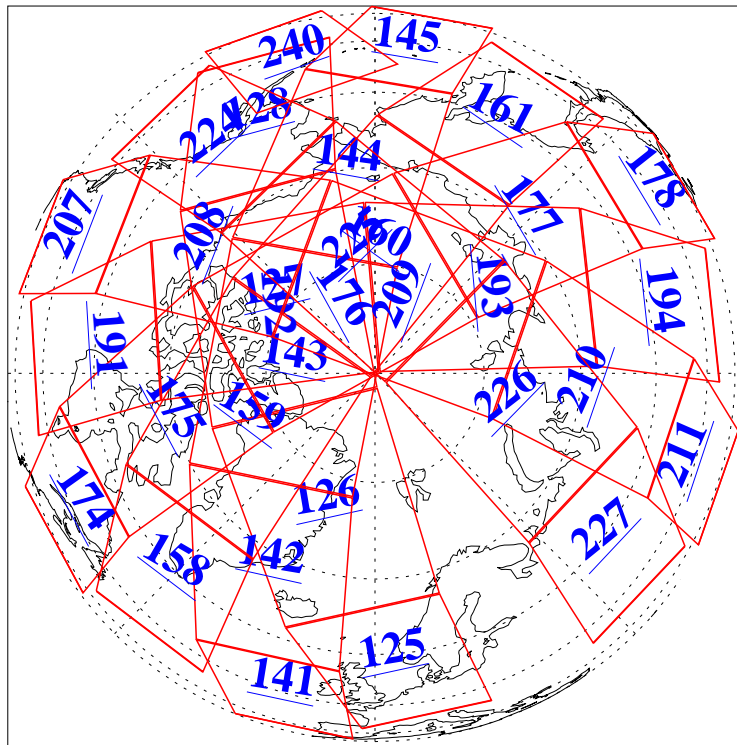

L1B Availability  
AMSU Granules: 238  
HSB Granules: 0  
AIRS Granules: 240

5 May 2017  
DoY 125  
Aqua Day 5480

Ascending Granules

Descending Granules

Legend: AMSU Available, HSB Available, AIRS Available

L1B Availability  
 AMSU Granules: 238  
 HSB Granules: 0  
 AIRS Granules: 240

5 May 2017  
 DoY 125  
 Aqua Day 5480

Northern Hemisphere Granules

Southern Hemisphere Granules

Legend: AMSU Available, HSB Available, AIRS Available