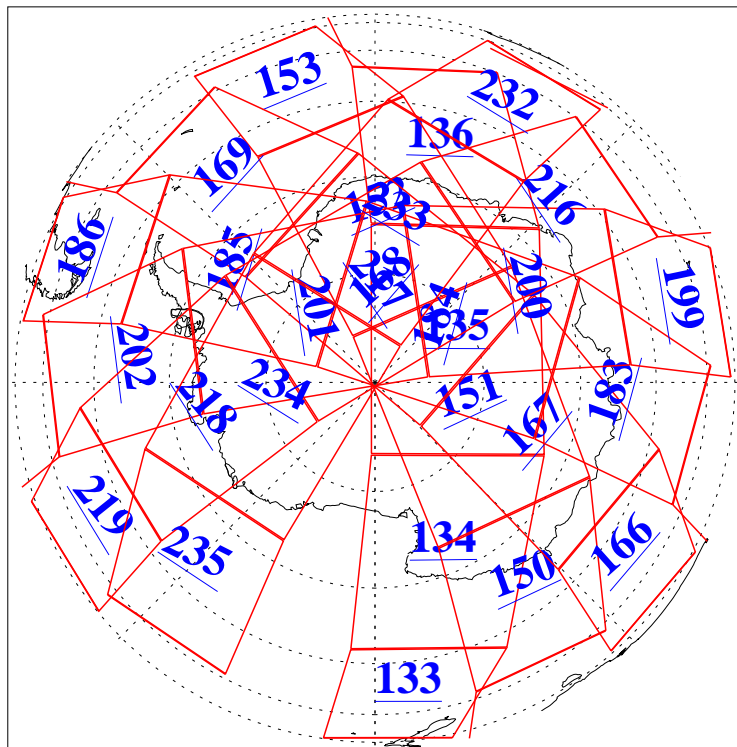

L1B Availability  
AMSU Granules: 238  
HSB Granules: 0  
AIRS Granules: 240

5 May 2017  
DoY 125  
Aqua Day 5480  
Granules: 1 to 120

Granules: 121 to 240

Legend: AMSU Available, HSB Available, AIRS Available

L1B Availability  
AMSU Granules: 238  
HSB Granules: 0  
AIRS Granules: 240

5 May 2017  
DoY 125  
Aqua Day 5480

Ascending Granules

Descending Granules

Legend: AMSU Available, HSB Available, AIRS Available

L1B Availability  
 AMSU Granules: 238  
 HSB Granules: 0  
 AIRS Granules: 240

5 May 2017  
 DoY 125  
 Aqua Day 5480

Northern Hemisphere Granules

Southern Hemisphere Granules

Legend: AMSU Available, HSB Available, AIRS Available