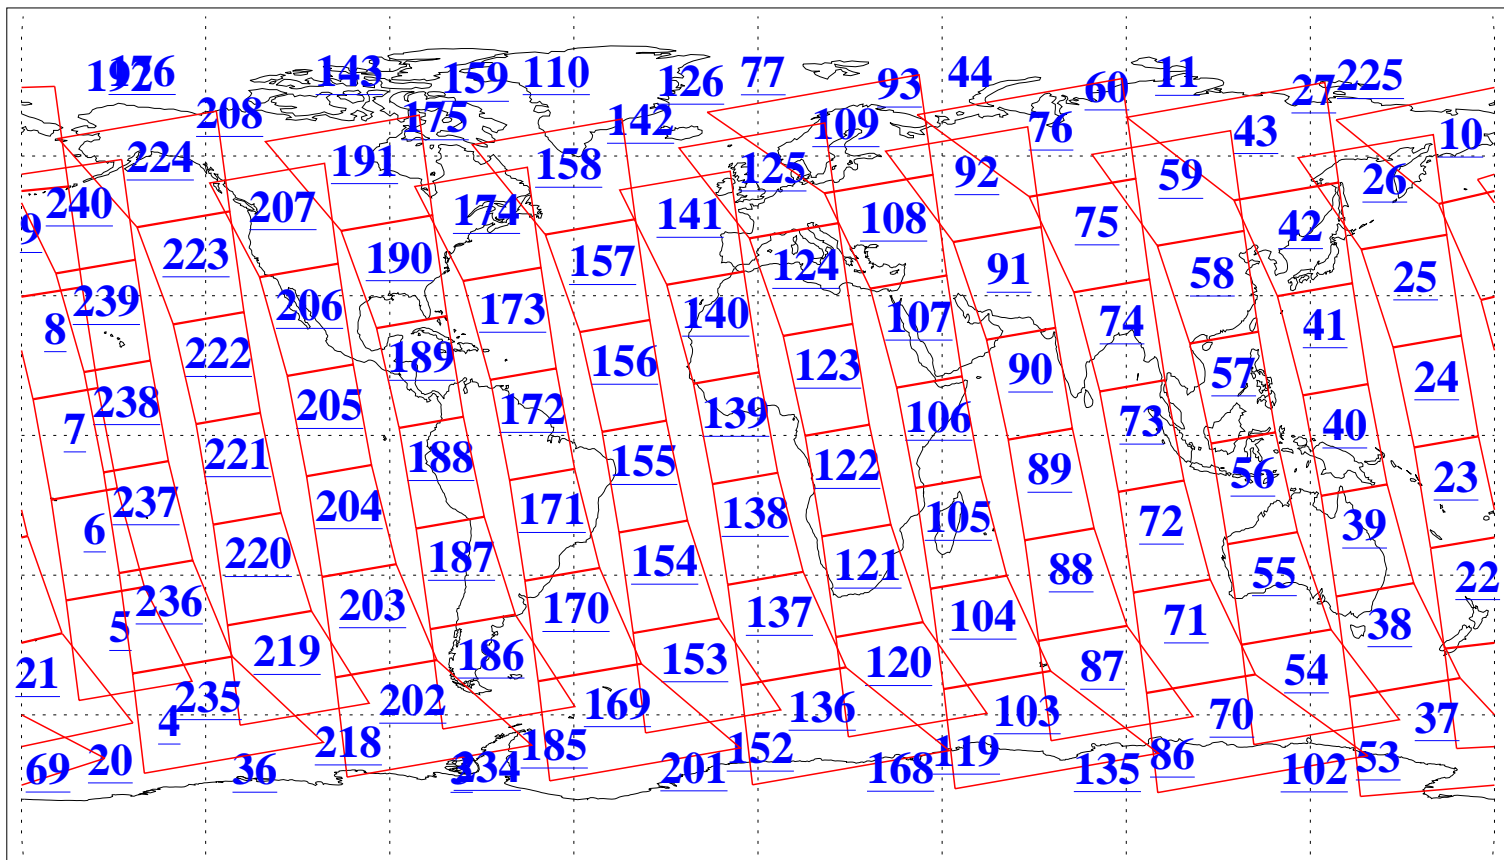

L1B Availability  
AMSU Granules: 238  
HSB Granules: 0  
AIRS Granules: 240

5 May 2017  
DoY 125  
Aqua Day 5480  
Granules: 1 to 120

Granules: 121 to 240

Legend: AMSU Available, HSB Available, AIRS Available

L1B Availability  
AMSU Granules: 238  
HSB Granules: 0  
AIRS Granules: 240

5 May 2017  
DoY 125  
Aqua Day 5480

Ascending Granules

Descending Granules

Legend: AMSU Available, HSB Available, AIRS Available

L1B Availability  
 AMSU Granules: 238  
 HSB Granules: 0  
 AIRS Granules: 240

5 May 2017  
 DoY 125  
 Aqua Day 5480

Northern Hemisphere Granules

Southern Hemisphere Granules

Legend: AMSU Available, HSB Available, AIRS Available