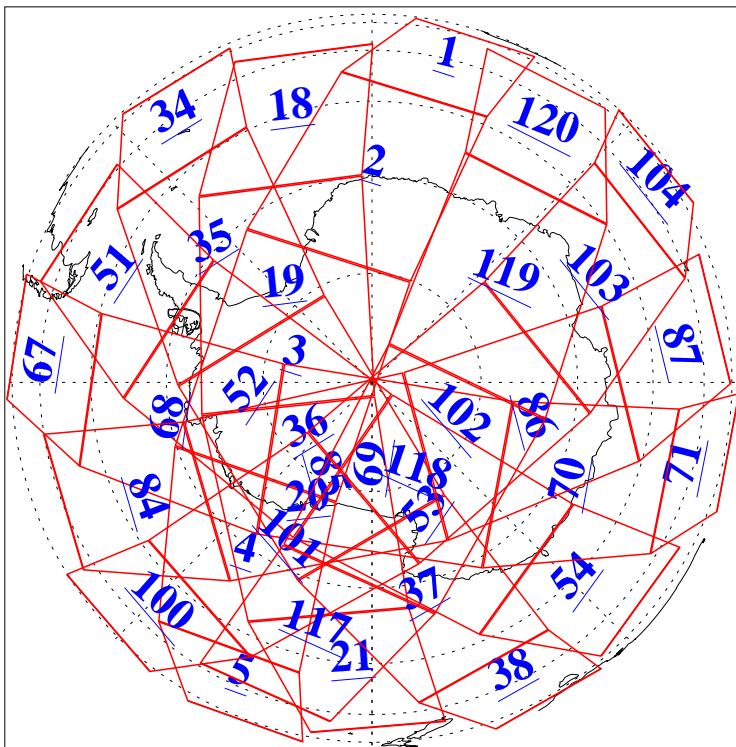

L1B Availability  
AMSU Granules: 238  
HSB Granules: 0  
AIRS Granules: 240

5 May 2017  
DoY 125  
Aqua Day 5480  
Granules: 1 to 120

Granules: 121 to 240

Legend: AMSU Available, HSB Available, AIRS Available

L1B Availability  
AMSU Granules: 238  
HSB Granules: 0  
AIRS Granules: 240

5 May 2017  
DoY 125  
Aqua Day 5480

Ascending Granules

Descending Granules

Legend: AMSU Available, HSB Available, AIRS Available

L1B Availability  
 AMSU Granules: 238  
 HSB Granules: 0  
 AIRS Granules: 240

5 May 2017  
 DoY 125  
 Aqua Day 5480

Northern Hemisphere Granules

Southern Hemisphere Granules

Legend: AMSU Available, HSB Available, AIRS Available