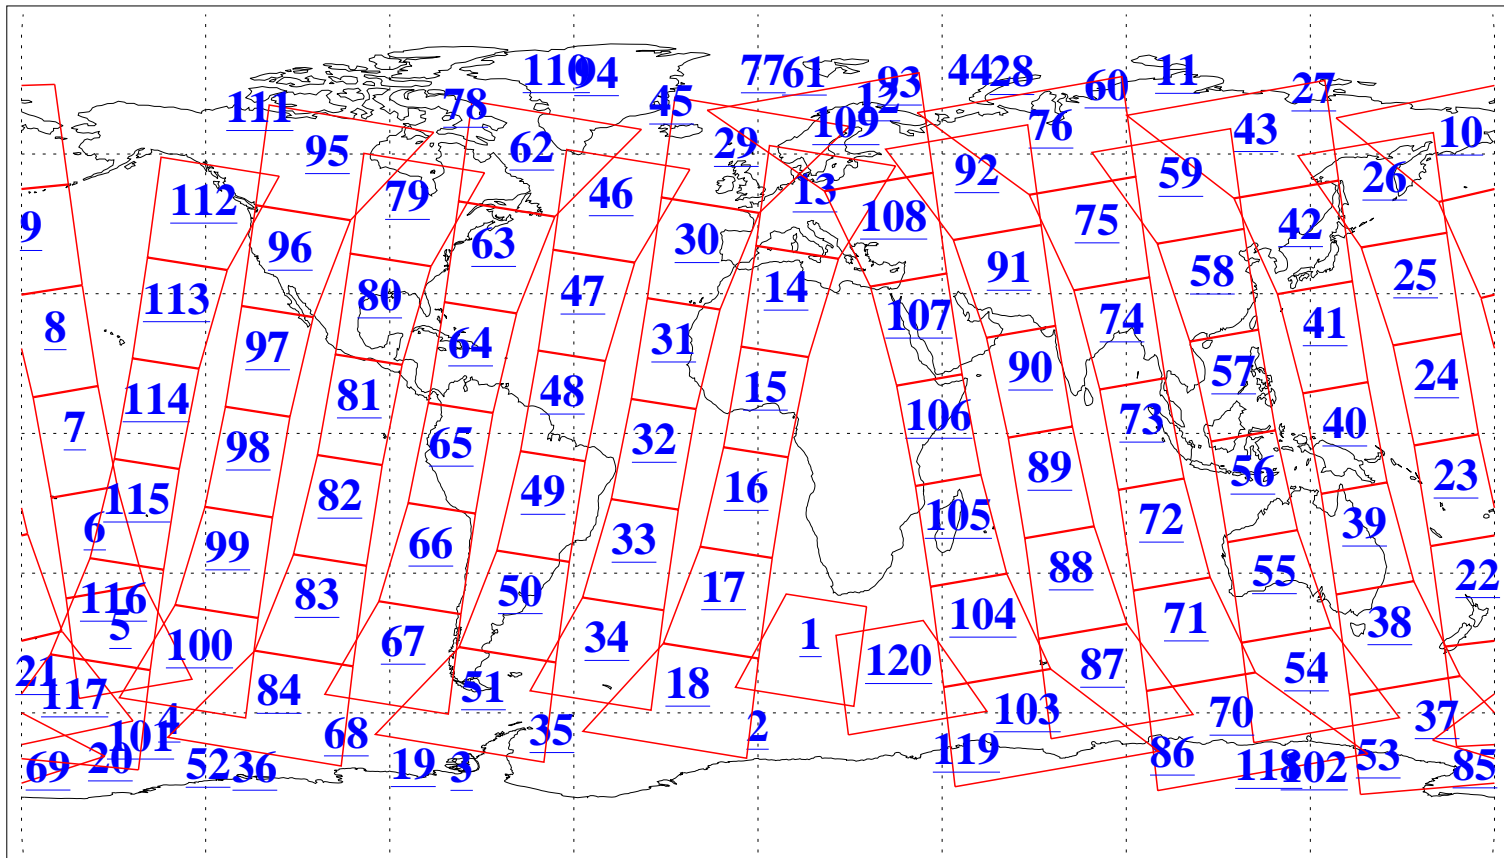

L1B Availability  
AMSU Granules: 238  
HSB Granules: 0  
AIRS Granules: 240

5 May 2017  
DoY 125  
Aqua Day 5480  
Granules: 1 to 120

Granules: 121 to 240

Legend: AMSU Available, HSB Available, AIRS Available

L1B Availability  
AMSU Granules: 238  
HSB Granules: 0  
AIRS Granules: 240

5 May 2017  
DoY 125  
Aqua Day 5480

Ascending Granules

Descending Granules

Legend: AMSU Available, HSB Available, AIRS Available

L1B Availability  
 AMSU Granules: 238  
 HSB Granules: 0  
 AIRS Granules: 240

5 May 2017  
 DoY 125  
 Aqua Day 5480

Northern Hemisphere Granules

Southern Hemisphere Granules

Legend: AMSU Available, HSB Available, AIRS Available