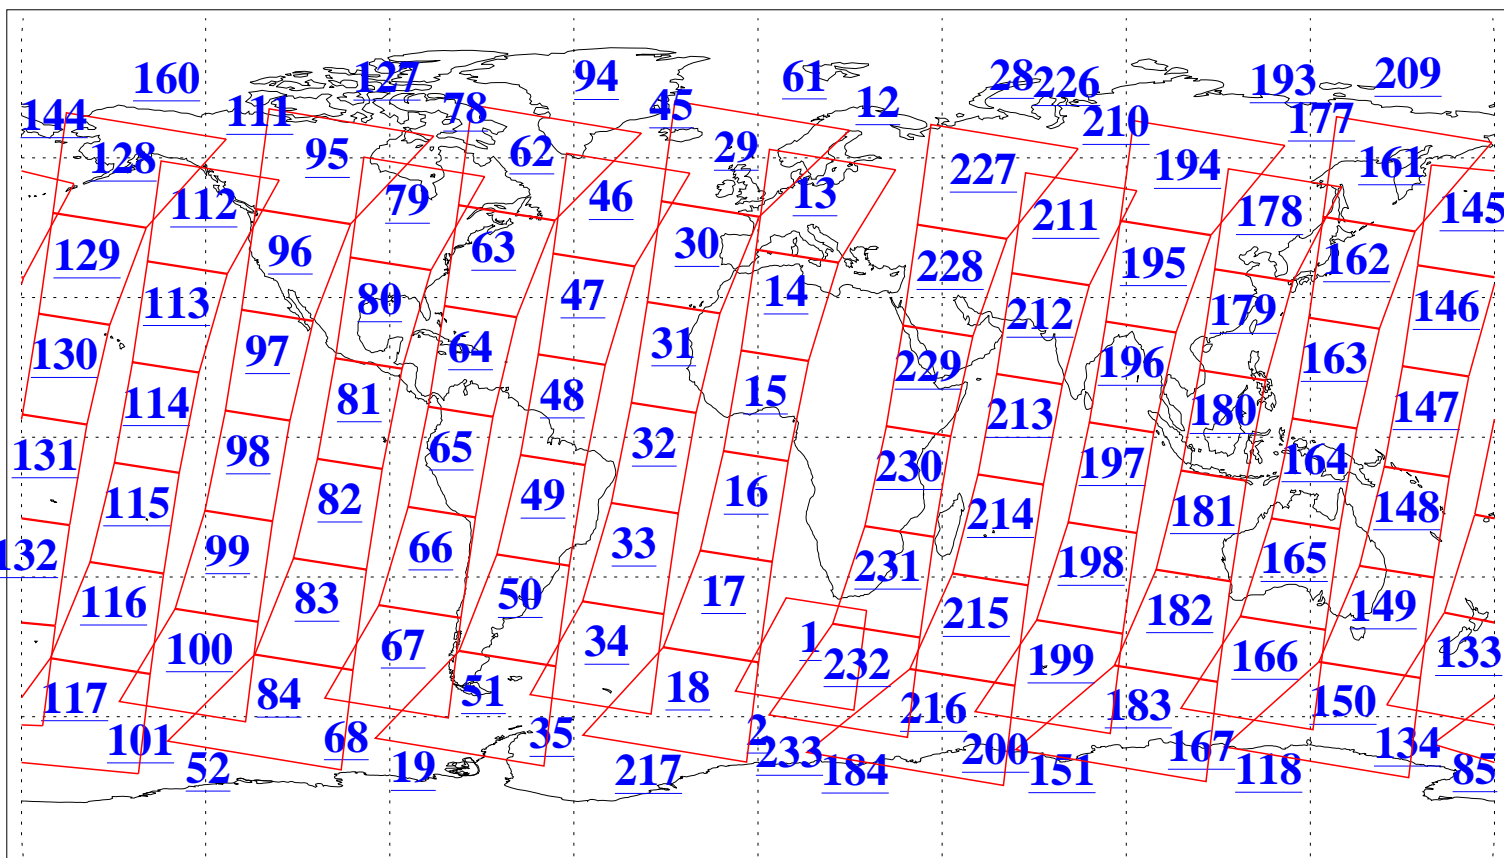

L1B Availability  
AMSU Granules: 238  
HSB Granules: 0  
AIRS Granules: 240

5 May 2017  
DoY 125  
Aqua Day 5480  
Granules: 1 to 120

Granules: 121 to 240

Legend: AMSU Available, HSB Available, AIRS Available

L1B Availability  
AMSU Granules: 238  
HSB Granules: 0  
AIRS Granules: 240

5 May 2017  
DoY 125  
Aqua Day 5480

Ascending Granules

Descending Granules

Legend: AMSU Available, HSB Available, AIRS Available

L1B Availability  
 AMSU Granules: 238  
 HSB Granules: 0  
 AIRS Granules: 240

5 May 2017  
 DoY 125  
 Aqua Day 5480

Northern Hemisphere Granules

Southern Hemisphere Granules

Legend: AMSU Available, HSB Available, AIRS Available