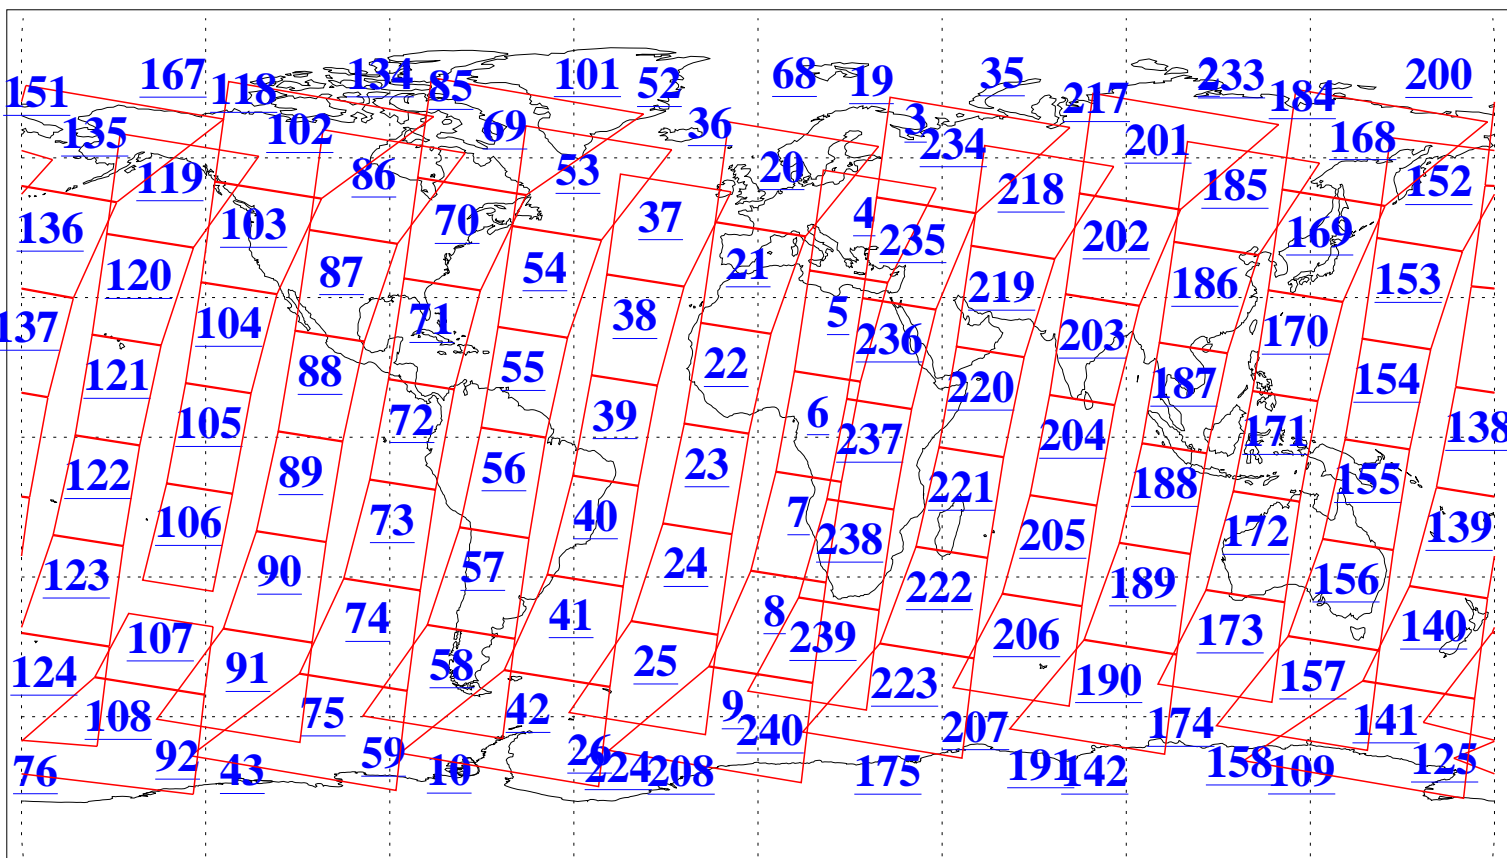

L1B Availability
AMSU Granules: 240
HSB Granules: 0
AIRS Granules: 240

4 Apr 2017
DoY 94
Aqua Day 5449
Granules: 1 to 120

Granules: 121 to 240

Legend: AMSU Available, HSB Available, AIRS Available

L1B Availability
AMSU Granules: 240
HSB Granules: 0
AIRS Granules: 240

4 Apr 2017
DoY 94
Aqua Day 5449

Ascending Granules

Descending Granules

Legend: AMSU Available, HSB Available, AIRS Available

L1B Availability
 AMSU Granules: 240
 HSB Granules: 0
 AIRS Granules: 240

4 Apr 2017
 DoY 94
 Aqua Day 5449

Northern Hemisphere Granules

Southern Hemisphere Granules

Legend: AMSU Available, HSB Available, AIRS Available