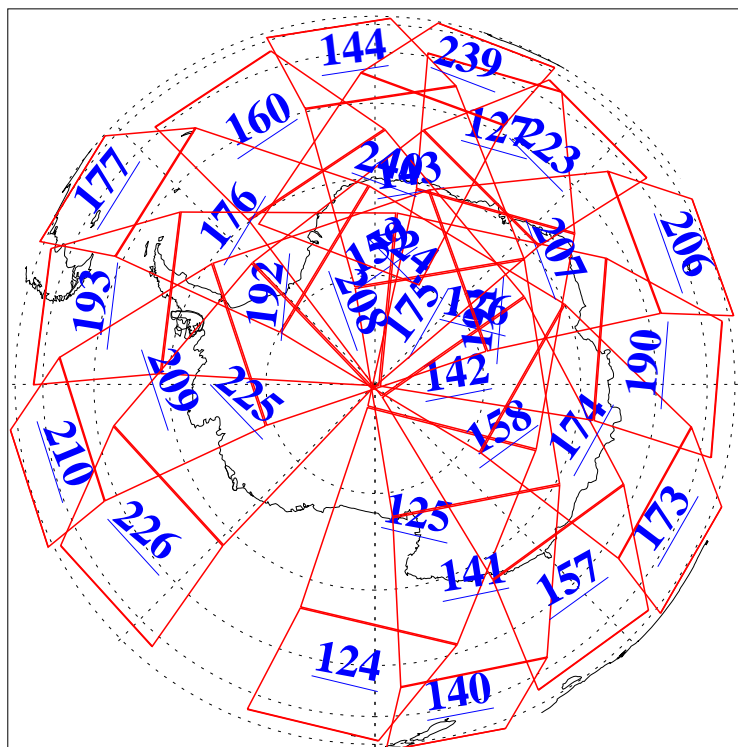

L1B Availability
AMSU Granules: 240
HSB Granules: 0
AIRS Granules: 240

4 Apr 2017
DoY 94
Aqua Day 5449
Granules: 1 to 120

Granules: 121 to 240

Legend: AMSU Available, HSB Available, AIRS Available

L1B Availability
AMSU Granules: 240
HSB Granules: 0
AIRS Granules: 240

4 Apr 2017
DoY 94
Aqua Day 5449

Ascending Granules

Descending Granules

Legend: AMSU Available, HSB Available, AIRS Available

L1B Availability
 AMSU Granules: 240
 HSB Granules: 0
 AIRS Granules: 240

4 Apr 2017
 DoY 94
 Aqua Day 5449

Northern Hemisphere Granules

Southern Hemisphere Granules

Legend: AMSU Available, HSB Available, AIRS Available