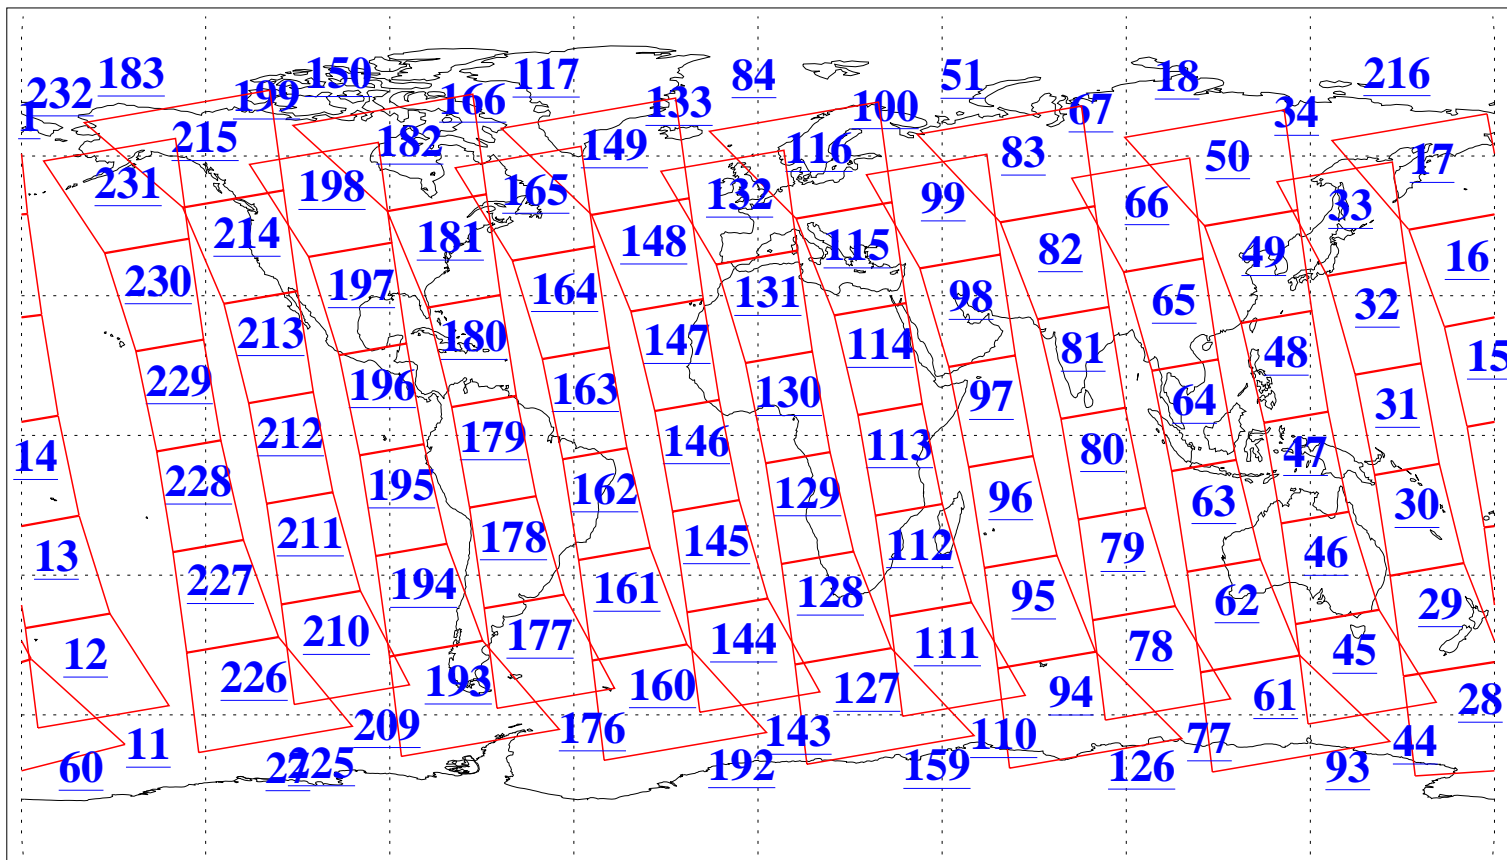

L1B Availability
AMSU Granules: 240
HSB Granules: 0
AIRS Granules: 240

4 Apr 2017
DoY 94
Aqua Day 5449
Granules: 1 to 120

Granules: 121 to 240

Legend: AMSU Available, HSB Available, AIRS Available

L1B Availability
AMSU Granules: 240
HSB Granules: 0
AIRS Granules: 240

4 Apr 2017
DoY 94
Aqua Day 5449

Ascending Granules

Descending Granules

Legend: AMSU Available, HSB Available, AIRS Available

L1B Availability
 AMSU Granules: 240
 HSB Granules: 0
 AIRS Granules: 240

4 Apr 2017
 DoY 94
 Aqua Day 5449

Northern Hemisphere Granules

Southern Hemisphere Granules

Legend: AMSU Available, HSB Available, AIRS Available