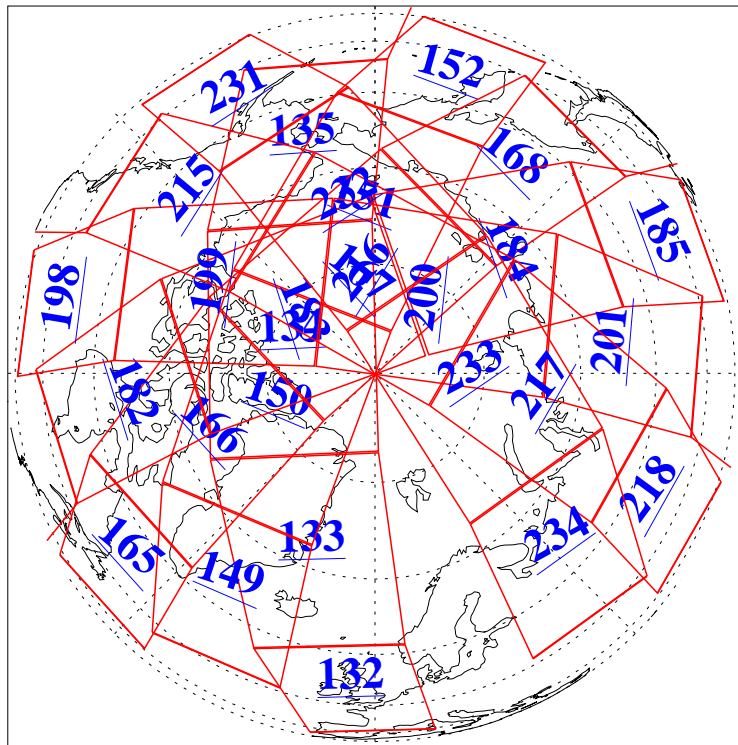

4 Apr 2017
DoY 94
Aqua Day 5449

Ascending Granules

Descending Granules

Legend: AMSU Available, HSB Available, AIRS Available

L1B Availability
 AMSU Granules: 240
 HSB Granules: 0
 AIRS Granules: 240

4 Apr 2017
 DoY 94
 Aqua Day 5449

Northern Hemisphere Granules

Southern Hemisphere Granules

Legend: AMSU Available, HSB Available, AIRS Available