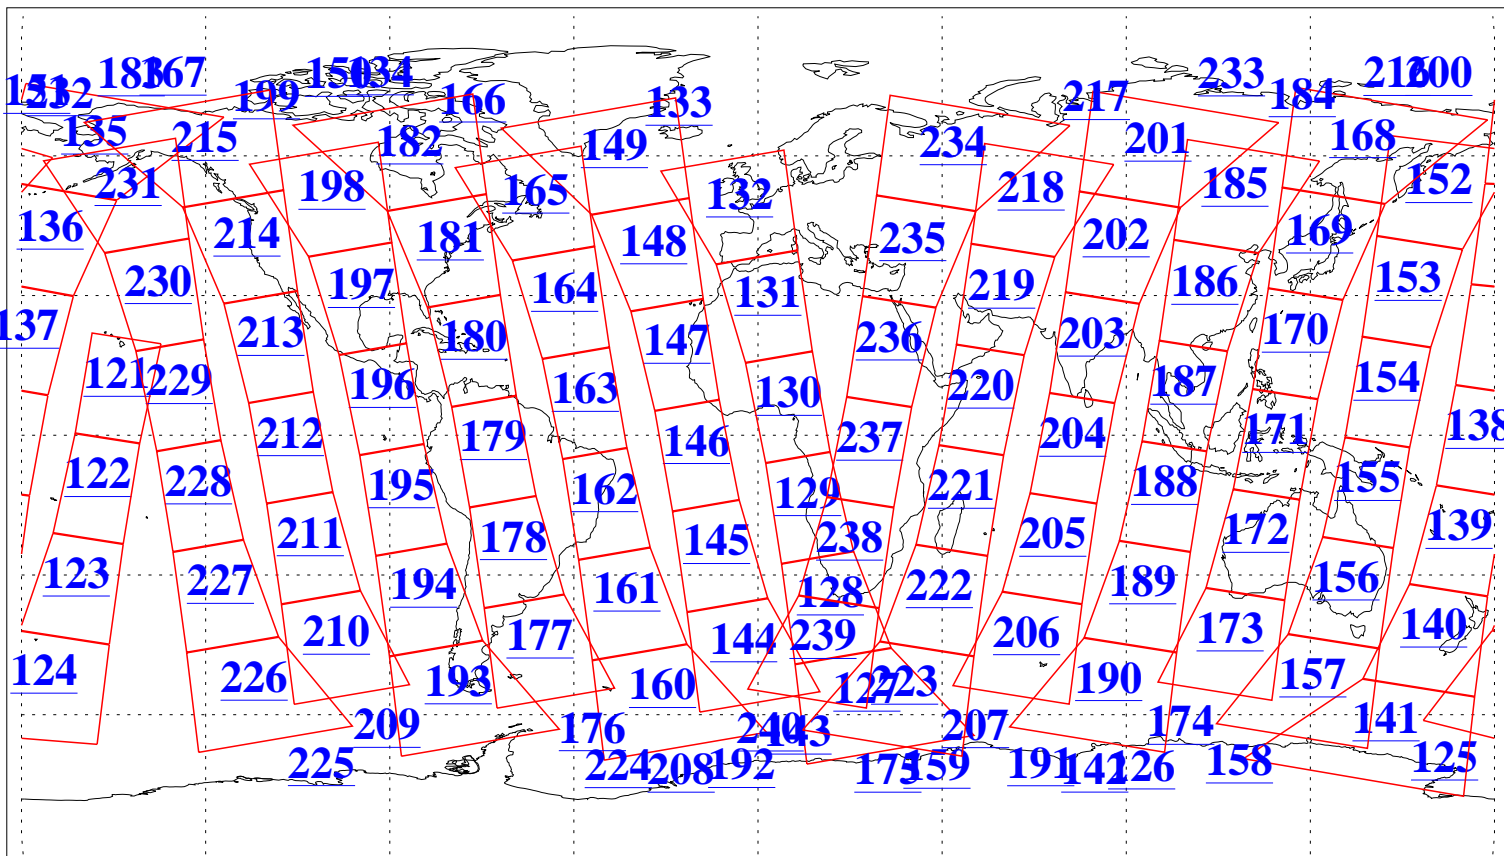

L1B Availability
AMSU Granules: 240
HSB Granules: 0
AIRS Granules: 240

4 Apr 2017
DoY 94
Aqua Day 5449
Granules: 1 to 120

Granules: 121 to 240

Legend: AMSU Available, HSB Available, AIRS Available

L1B Availability
AMSU Granules: 240
HSB Granules: 0
AIRS Granules: 240

4 Apr 2017
DoY 94
Aqua Day 5449

Ascending Granules

Descending Granules

Legend: AMSU Available, HSB Available, AIRS Available

L1B Availability
 AMSU Granules: 240
 HSB Granules: 0
 AIRS Granules: 240

4 Apr 2017
 DoY 94
 Aqua Day 5449

Northern Hemisphere Granules

Southern Hemisphere Granules

Legend: AMSU Available, HSB Available, AIRS Available