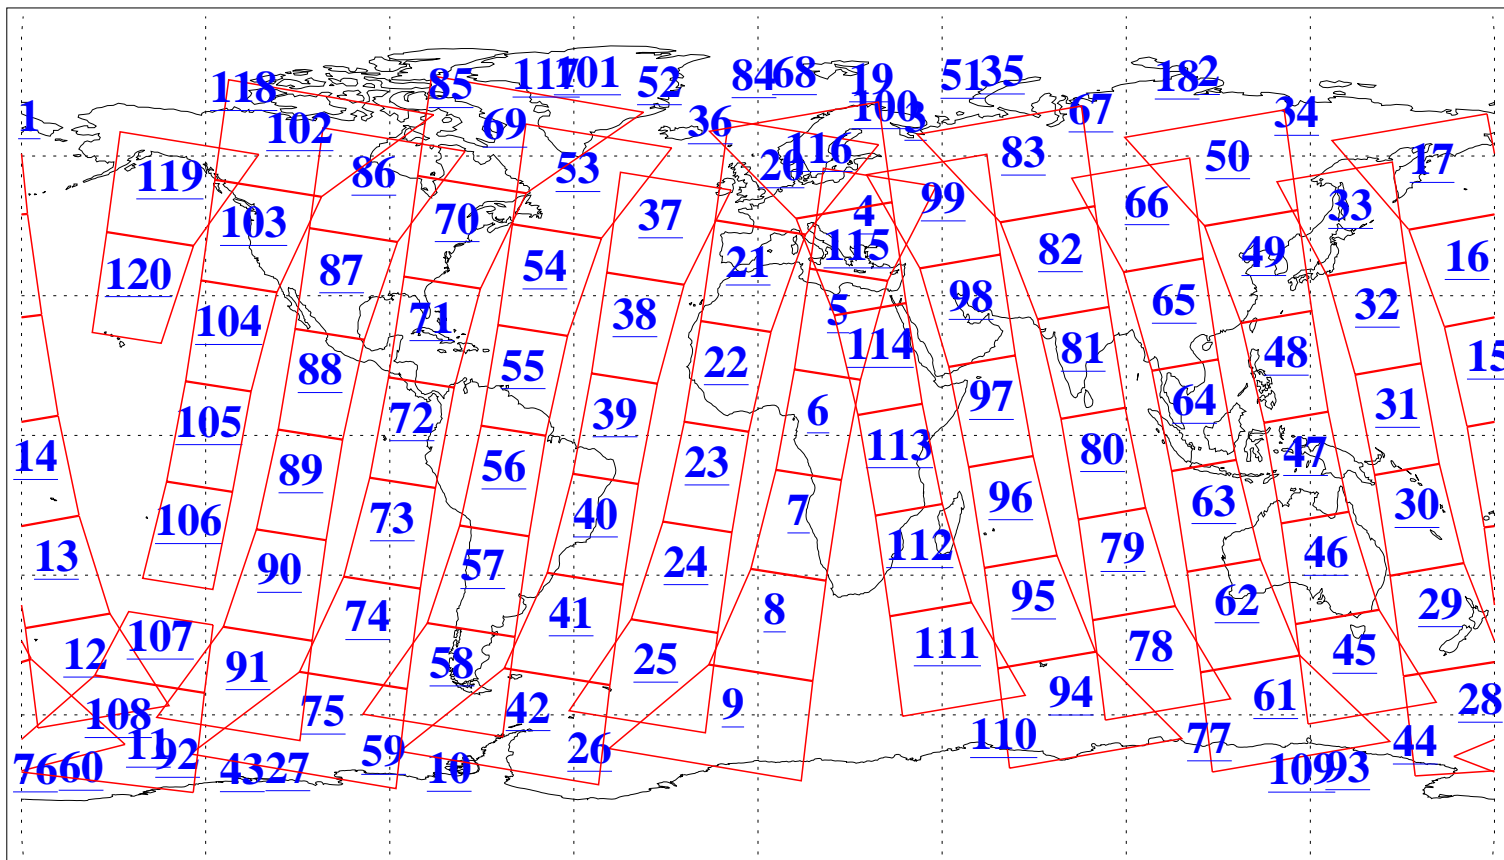

L1B Availability
AMSU Granules: 240
HSB Granules: 0
AIRS Granules: 240

4 Apr 2017
DoY 94
Aqua Day 5449
Granules: 1 to 120

Granules: 121 to 240

Legend: AMSU Available, HSB Available, AIRS Available

L1B Availability
AMSU Granules: 240
HSB Granules: 0
AIRS Granules: 240

4 Apr 2017
DoY 94
Aqua Day 5449

Ascending Granules

Descending Granules

Legend: AMSU Available, HSB Available, AIRS Available

L1B Availability
 AMSU Granules: 240
 HSB Granules: 0
 AIRS Granules: 240

4 Apr 2017
 DoY 94
 Aqua Day 5449

Northern Hemisphere Granules

Southern Hemisphere Granules

Legend: AMSU Available, HSB Available, AIRS Available