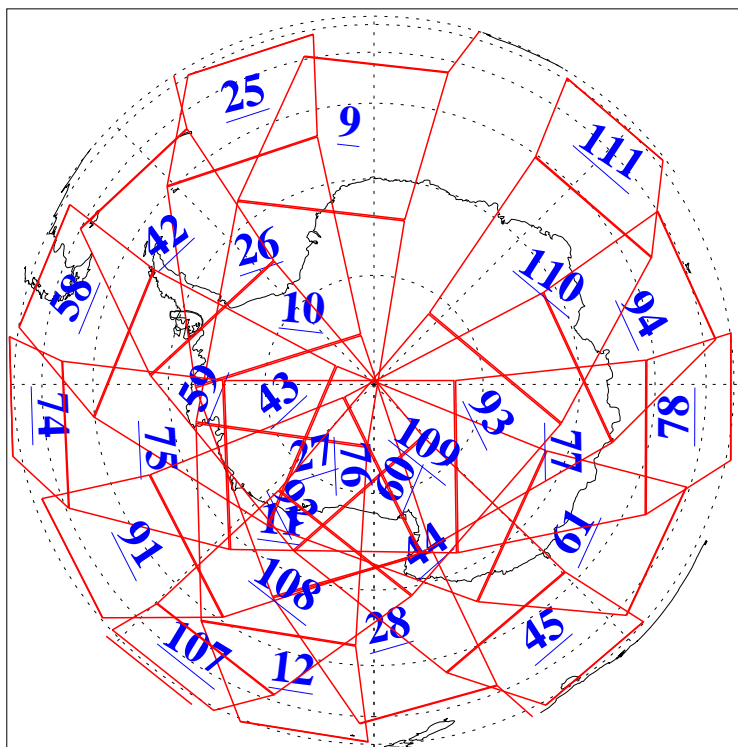

L1B Availability
AMSU Granules: 240
HSB Granules: 0
AIRS Granules: 240

4 Apr 2017
DoY 94
Aqua Day 5449
Granules: 1 to 120

Granules: 121 to 240

Legend: AMSU Available, HSB Available, AIRS Available

L1B Availability
AMSU Granules: 240
HSB Granules: 0
AIRS Granules: 240

4 Apr 2017
DoY 94
Aqua Day 5449

Ascending Granules

Descending Granules

Legend: AMSU Available, HSB Available, AIRS Available

L1B Availability
 AMSU Granules: 240
 HSB Granules: 0
 AIRS Granules: 240

4 Apr 2017
 DoY 94
 Aqua Day 5449

Northern Hemisphere Granules

Southern Hemisphere Granules

Legend: AMSU Available, HSB Available, AIRS Available