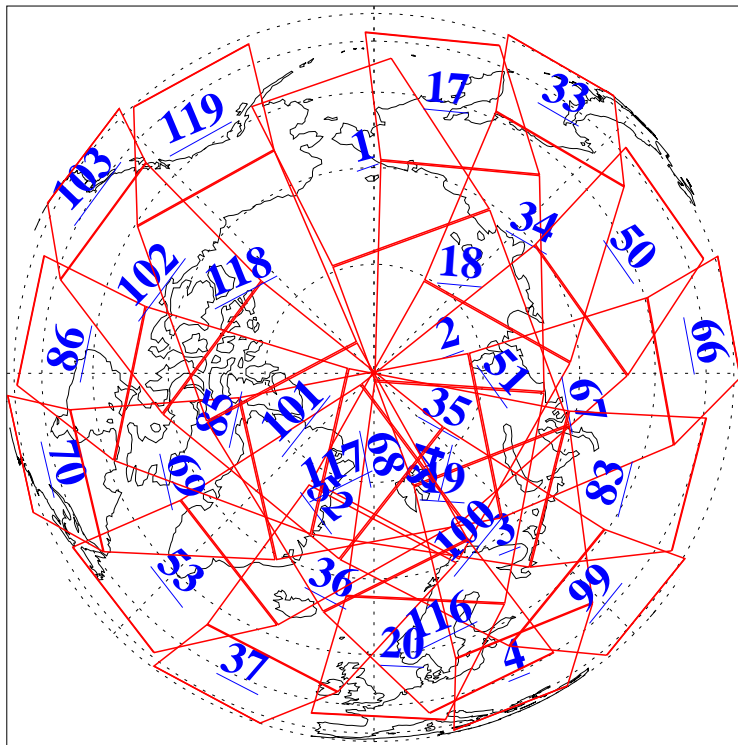

L1B Availability
AMSU Granules: 240
HSB Granules: 0
AIRS Granules: 240

4 Apr 2017
DoY 94
Aqua Day 5449
Granules: 1 to 120

Granules: 121 to 240

Legend: AMSU Available, HSB Available, AIRS Available

L1B Availability
AMSU Granules: 240
HSB Granules: 0
AIRS Granules: 240

4 Apr 2017
DoY 94
Aqua Day 5449

Ascending Granules

Descending Granules

Legend: AMSU Available, HSB Available, AIRS Available

L1B Availability
 AMSU Granules: 240
 HSB Granules: 0
 AIRS Granules: 240

4 Apr 2017
 DoY 94
 Aqua Day 5449

Northern Hemisphere Granules

Southern Hemisphere Granules

Legend: AMSU Available, HSB Available, AIRS Available