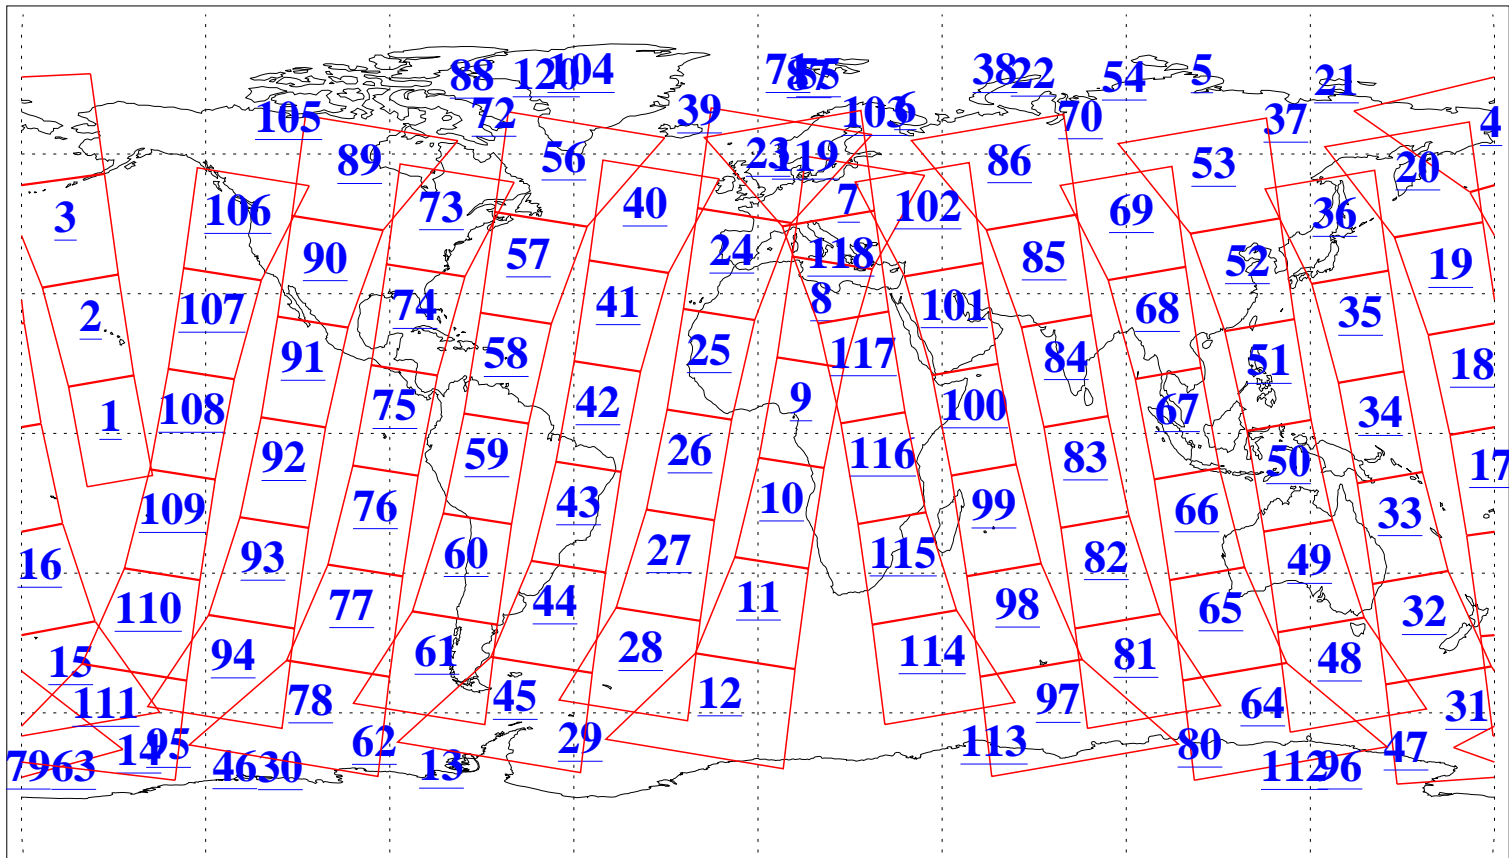

L1B Availability  
AMSU Granules: 239  
HSB Granules: 0  
AIRS Granules: 240

24 Mar 2017  
DoY 83  
Aqua Day 5438  
Granules: 1 to 120

Granules: 121 to 240

Legend: AMSU Available, HSB Available, AIRS Available

L1B Availability  
AMSU Granules: 239  
HSB Granules: 0  
AIRS Granules: 240

24 Mar 2017  
DoY 83  
Aqua Day 5438

Ascending Granules

Descending Granules

Legend: AMSU Available, HSB Available, AIRS Available