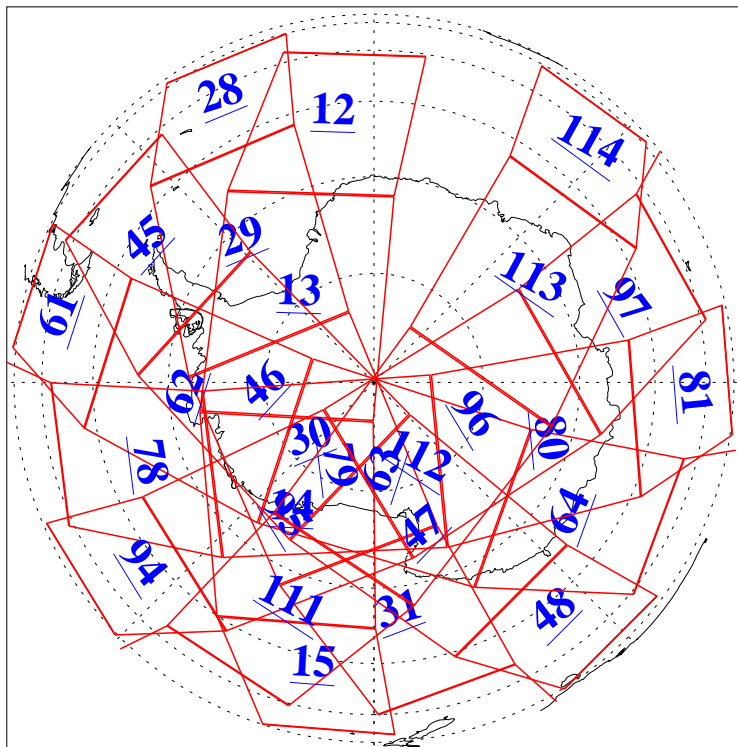

Legend: AMSU Available, HSB Available, AIRS Available