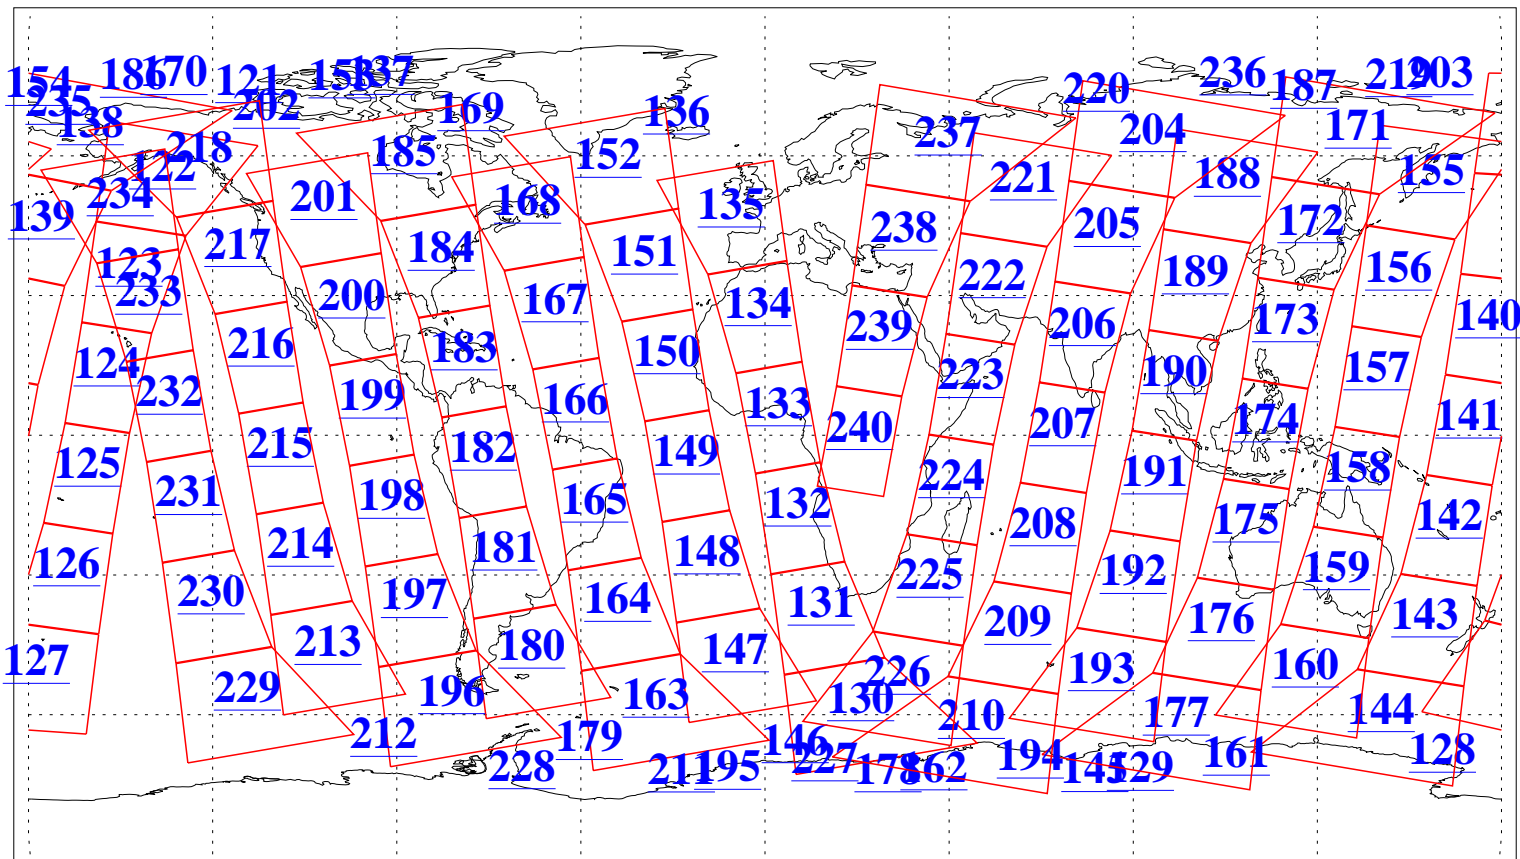

L1B Availability  
AMSU Granules: 239  
HSB Granules: 0  
AIRS Granules: 240

24 Mar 2017  
DoY 83  
Aqua Day 5438  
Granules: 1 to 120

Granules: 121 to 240

Legend: AMSU Available, HSB Available, AIRS Available

L1B Availability  
AMSU Granules: 239  
HSB Granules: 0  
AIRS Granules: 240

24 Mar 2017  
DoY 83  
Aqua Day 5438

Ascending Granules

Descending Granules

Legend: AMSU Available, HSB Available, AIRS Available