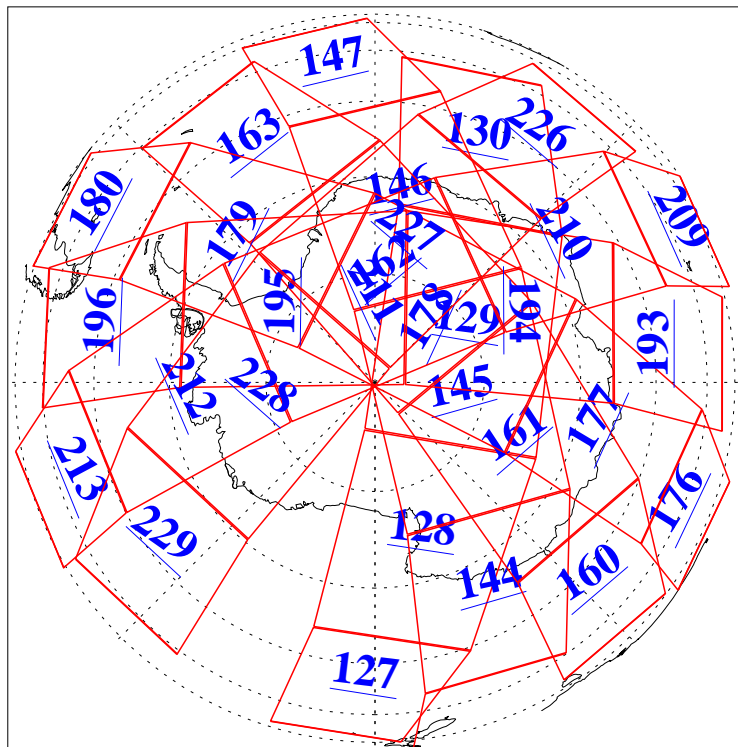

Legend: AMSU Available, HSB Available, AIRS Available