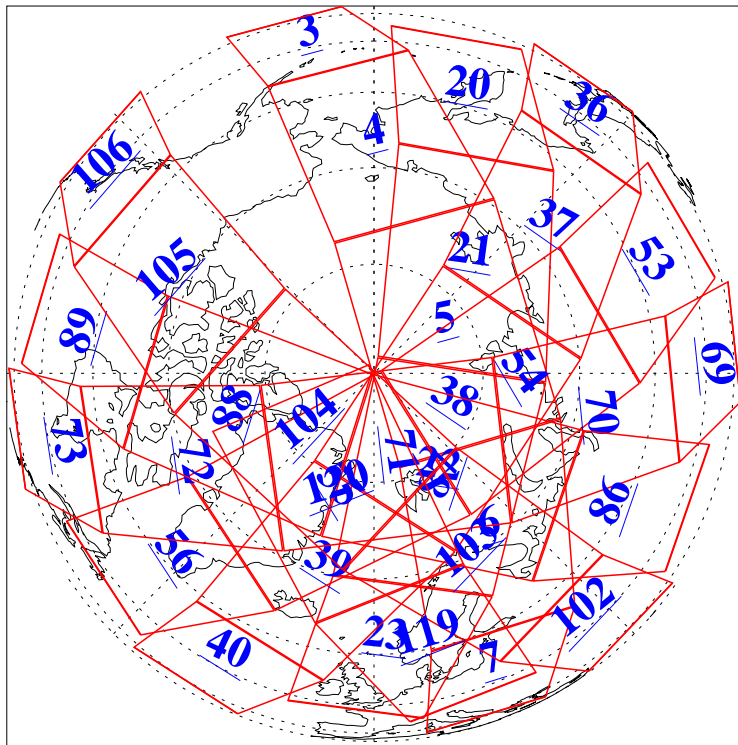

L1B Availability  
AMSU Granules: 239  
HSB Granules: 0  
AIRS Granules: 240

24 Mar 2017  
DoY 83  
Aqua Day 5438  
Granules: 1 to 120

Granules: 121 to 240

Legend: AMSU Available, HSB Available, AIRS Available

L1B Availability  
AMSU Granules: 239  
HSB Granules: 0  
AIRS Granules: 240

24 Mar 2017  
DoY 83  
Aqua Day 5438

Ascending Granules

Descending Granules

Legend: AMSU Available, HSB Available, AIRS Available

### Northern Hemisphere Granules