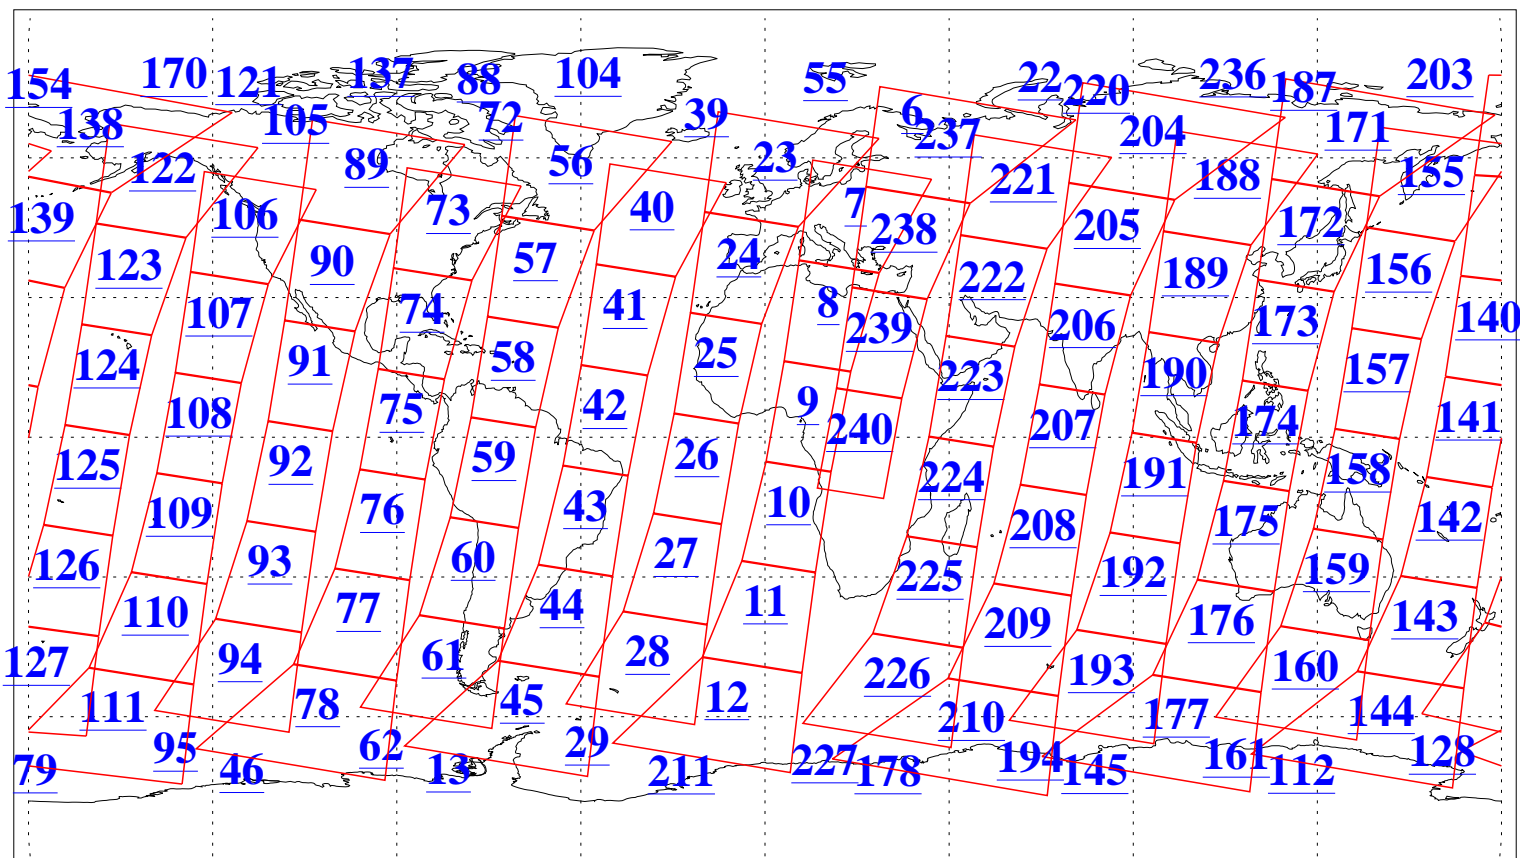

L1B Availability  
AMSU Granules: 239  
HSB Granules: 0  
AIRS Granules: 240

24 Mar 2017  
DoY 83  
Aqua Day 5438  
Granules: 1 to 120

Granules: 121 to 240

Legend: AMSU Available, HSB Available, AIRS Available

L1B Availability  
AMSU Granules: 239  
HSB Granules: 0  
AIRS Granules: 240

24 Mar 2017  
DoY 83  
Aqua Day 5438

Ascending Granules

Descending Granules

Legend: AMSU Available, HSB Available, AIRS Available