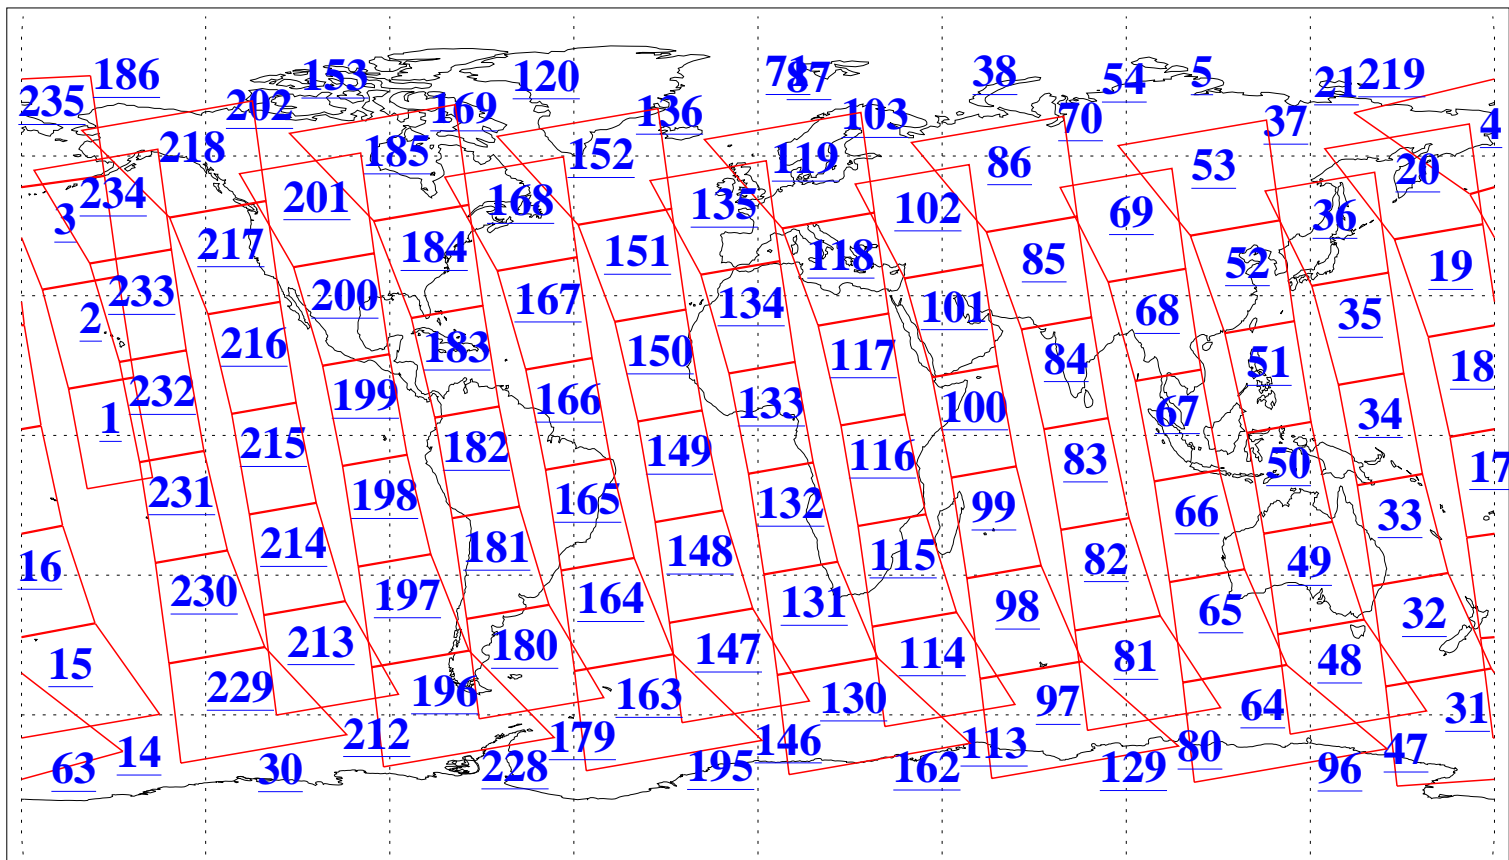

L1B Availability  
AMSU Granules: 239  
HSB Granules: 0  
AIRS Granules: 240

24 Mar 2017  
DoY 83  
Aqua Day 5438  
Granules: 1 to 120

Granules: 121 to 240

Legend: AMSU Available, HSB Available, AIRS Available

L1B Availability  
AMSU Granules: 239  
HSB Granules: 0  
AIRS Granules: 240

24 Mar 2017  
DoY 83  
Aqua Day 5438

Ascending Granules

Descending Granules

Legend: AMSU Available, HSB Available, AIRS Available