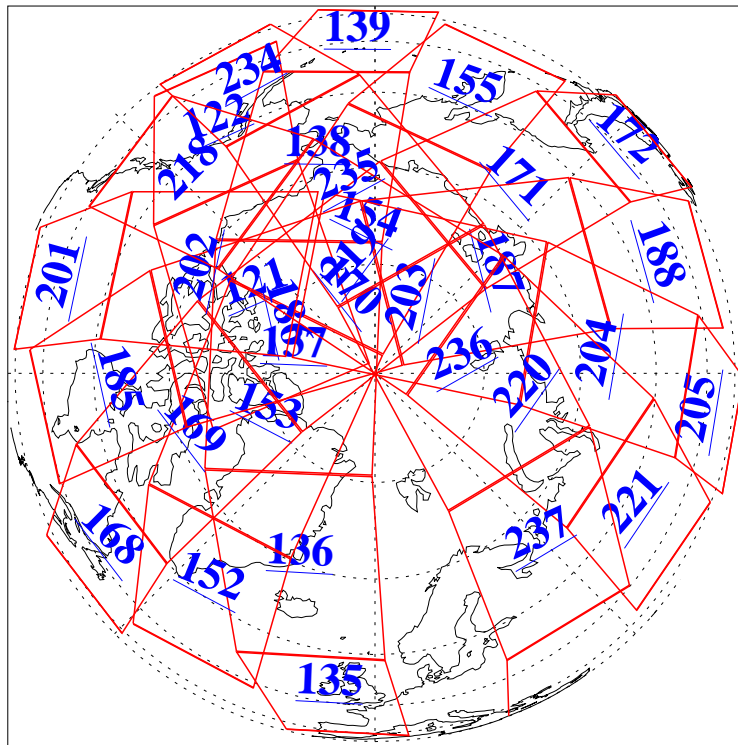

L1B Availability  
AMSU Granules: 239  
HSB Granules: 0  
AIRS Granules: 240

24 Mar 2017  
DoY 83  
Aqua Day 5438  
Granules: 1 to 120

Granules: 121 to 240

Legend: AMSU Available, HSB Available, AIRS Available

L1B Availability  
AMSU Granules: 239  
HSB Granules: 0  
AIRS Granules: 240

24 Mar 2017  
DoY 83  
Aqua Day 5438

Ascending Granules

Descending Granules

Legend: AMSU Available, HSB Available, AIRS Available

### Northern Hemisphere Granules