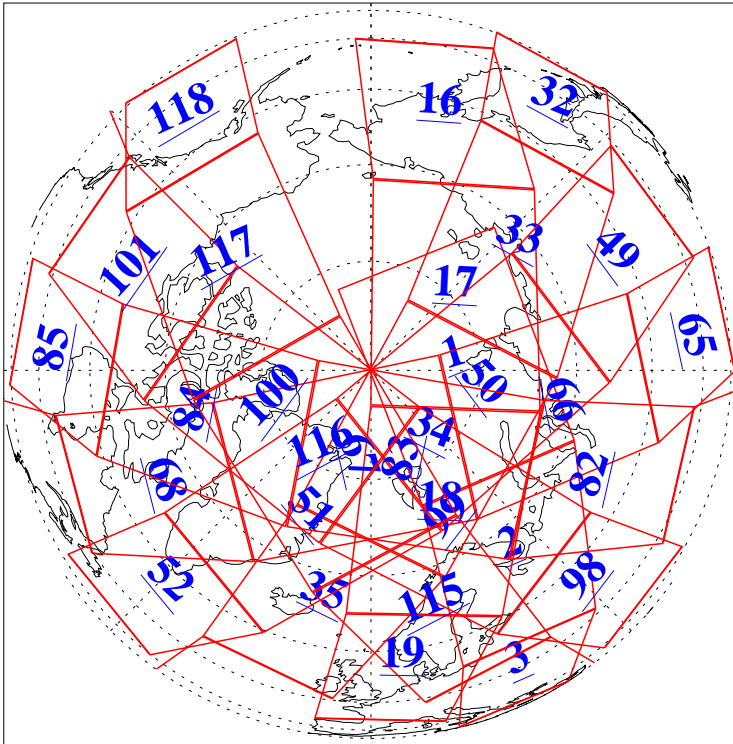

L1B Availability
AMSU Granules: 240
HSB Granules: 0
AIRS Granules: 240

8 Feb 2017
DoY 39
Aqua Day 5394
Granules: 1 to 120

Granules: 121 to 240

Legend: AMSU Available, HSB Available, AIRS Available

L1B Availability
AMSU Granules: 240
HSB Granules: 0
AIRS Granules: 240

8 Feb 2017
DoY 39
Aqua Day 5394
Ascending Granules

Descending Granules

Legend: AMSU Available, HSB Available, AIRS Available

L1B Availability
 AMSU Granules: 240
 HSB Granules: 0
 AIRS Granules: 240

8 Feb 2017
 DoY 39
 Aqua Day 5394

Northern Hemisphere Granules

Southern Hemisphere Granules

Legend: AMSU Available, HSB Available, AIRS Available