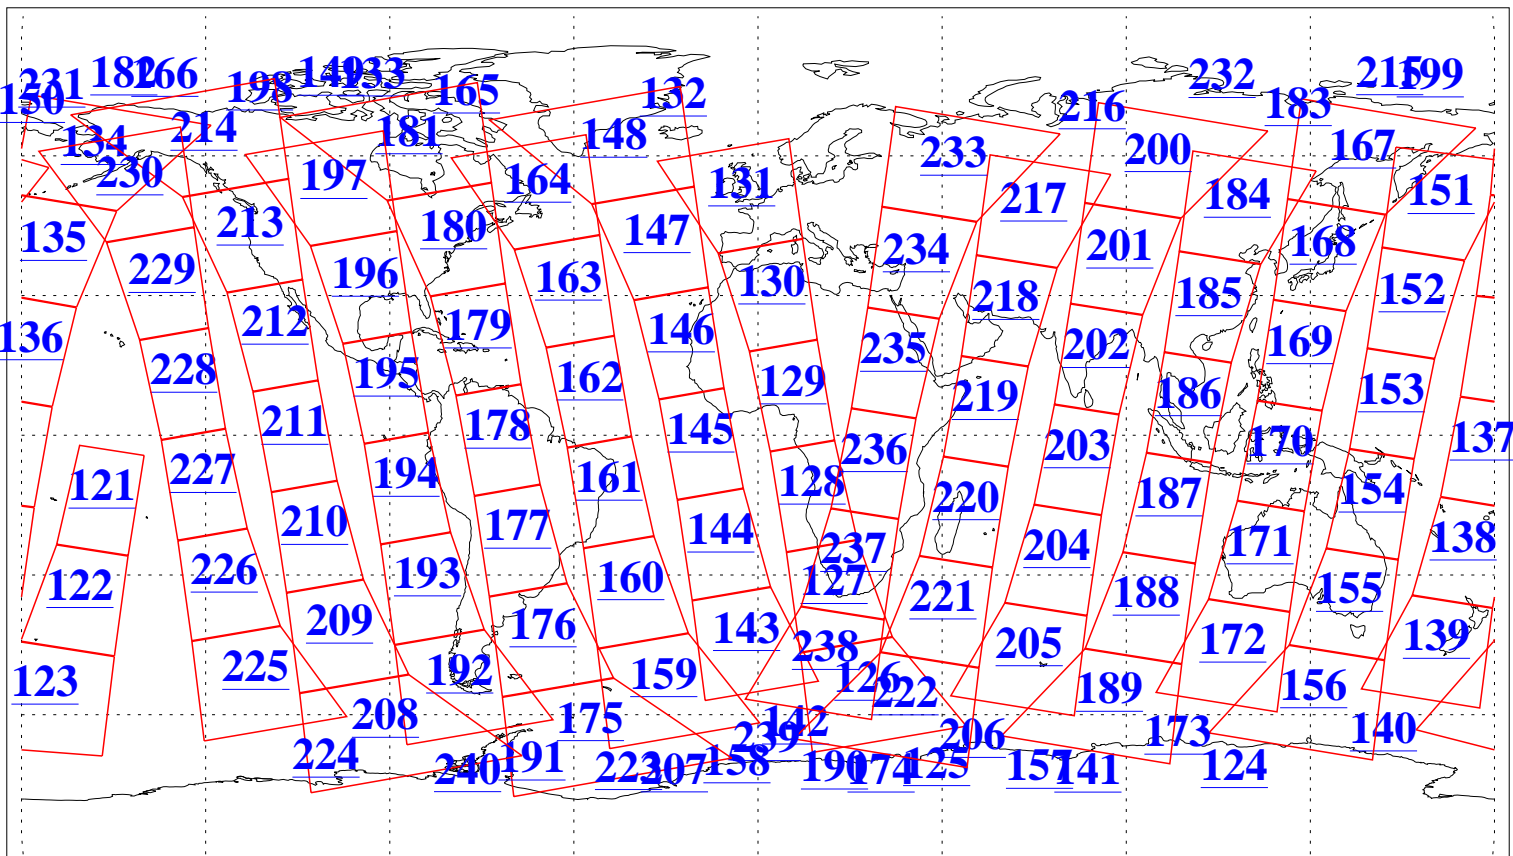

L1B Availability
AMSU Granules: 240
HSB Granules: 0
AIRS Granules: 240

8 Feb 2017
DoY 39
Aqua Day 5394
Granules: 1 to 120

Granules: 121 to 240

Legend: AMSU Available, HSB Available, AIRS Available

L1B Availability
AMSU Granules: 240
HSB Granules: 0
AIRS Granules: 240

8 Feb 2017
DoY 39
Aqua Day 5394
Ascending Granules

Descending Granules

Legend: AMSU Available, HSB Available, AIRS Available

L1B Availability
 AMSU Granules: 240
 HSB Granules: 0
 AIRS Granules: 240

8 Feb 2017
 DoY 39
 Aqua Day 5394

Northern Hemisphere Granules

Southern Hemisphere Granules

Legend: AMSU Available, HSB Available, AIRS Available