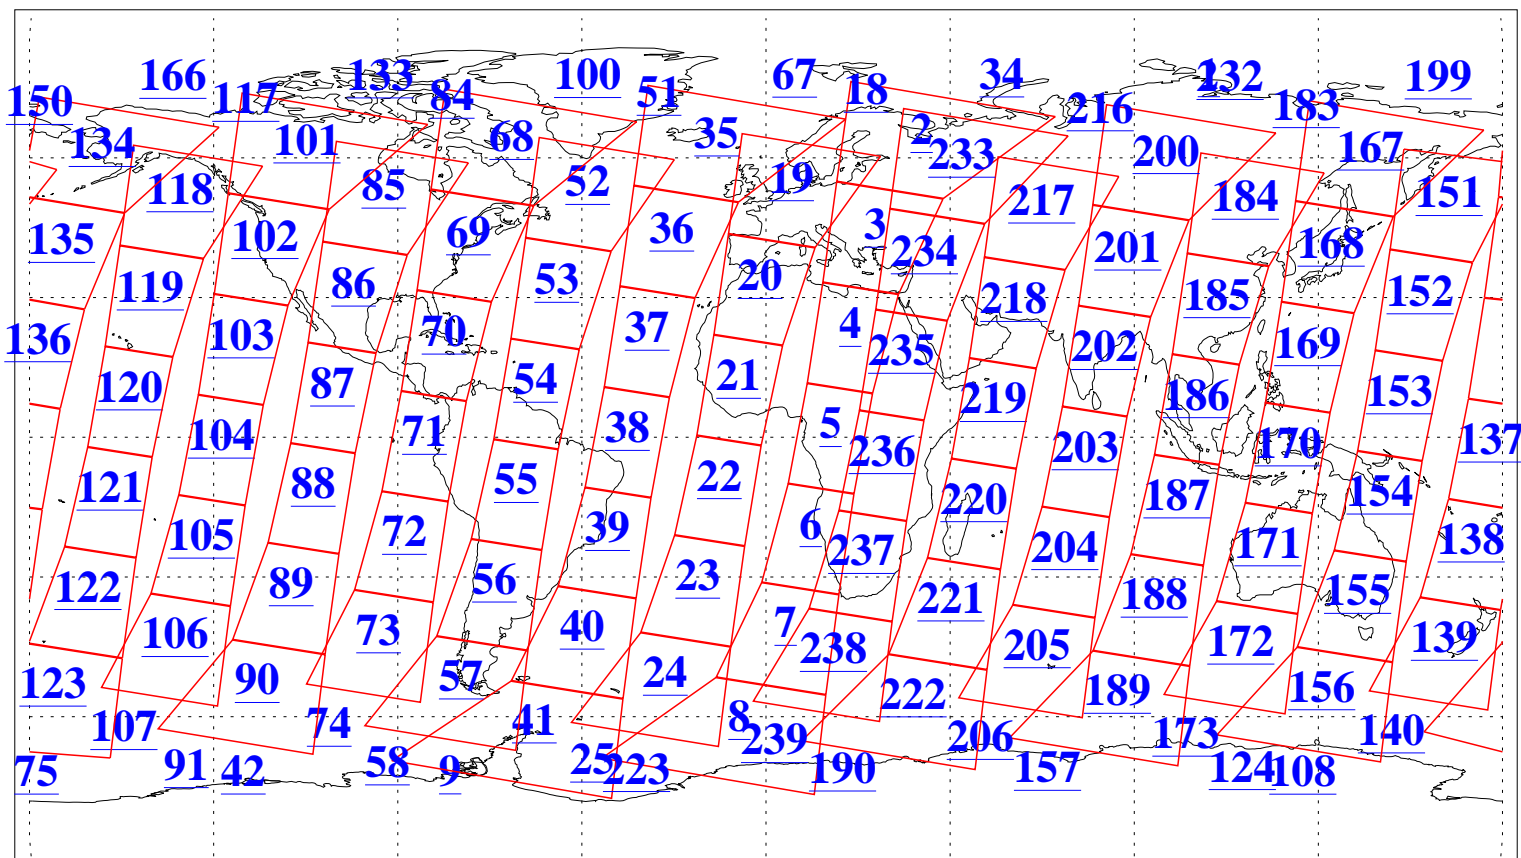

L1B Availability
AMSU Granules: 240
HSB Granules: 0
AIRS Granules: 240

8 Feb 2017
DoY 39
Aqua Day 5394
Granules: 1 to 120

Granules: 121 to 240

Legend: AMSU Available, HSB Available, AIRS Available

L1B Availability
AMSU Granules: 240
HSB Granules: 0
AIRS Granules: 240

8 Feb 2017
DoY 39
Aqua Day 5394
Ascending Granules

Descending Granules

Legend: AMSU Available, HSB Available, AIRS Available

L1B Availability
 AMSU Granules: 240
 HSB Granules: 0
 AIRS Granules: 240

8 Feb 2017
 DoY 39
 Aqua Day 5394

Northern Hemisphere Granules

Southern Hemisphere Granules

Legend: AMSU Available, HSB Available, AIRS Available