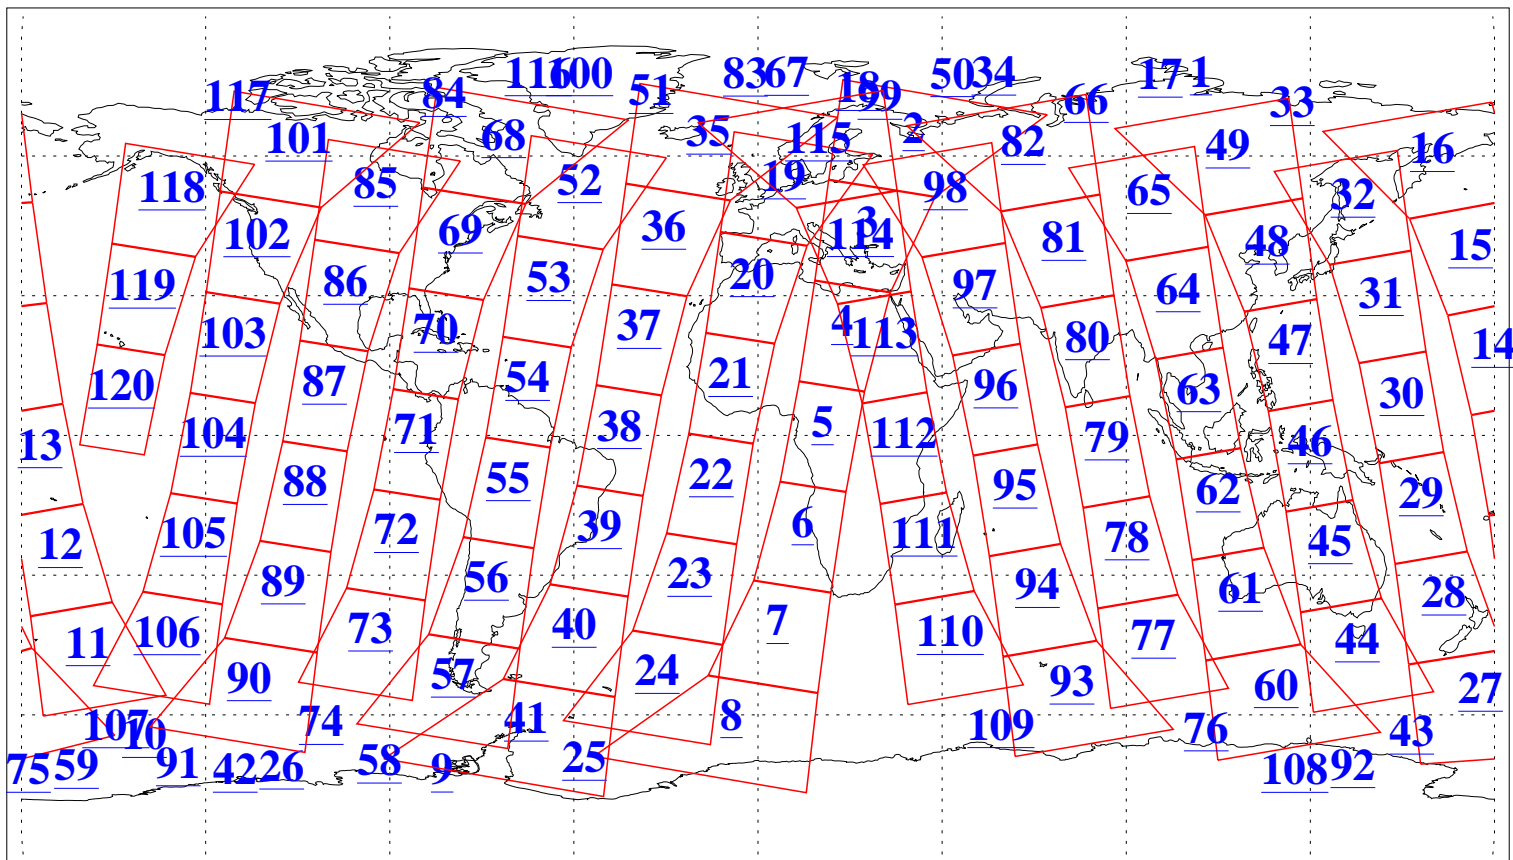

L1B Availability
AMSU Granules: 240
HSB Granules: 0
AIRS Granules: 240

8 Feb 2017
DoY 39
Aqua Day 5394
Granules: 1 to 120

Granules: 121 to 240

Legend: AMSU Available, HSB Available, AIRS Available

L1B Availability
AMSU Granules: 240
HSB Granules: 0
AIRS Granules: 240

8 Feb 2017
DoY 39
Aqua Day 5394
Ascending Granules

Descending Granules

Legend: AMSU Available, HSB Available, AIRS Available

L1B Availability
 AMSU Granules: 240
 HSB Granules: 0
 AIRS Granules: 240

8 Feb 2017
 DoY 39
 Aqua Day 5394

Northern Hemisphere Granules

Southern Hemisphere Granules

Legend: AMSU Available, HSB Available, AIRS Available