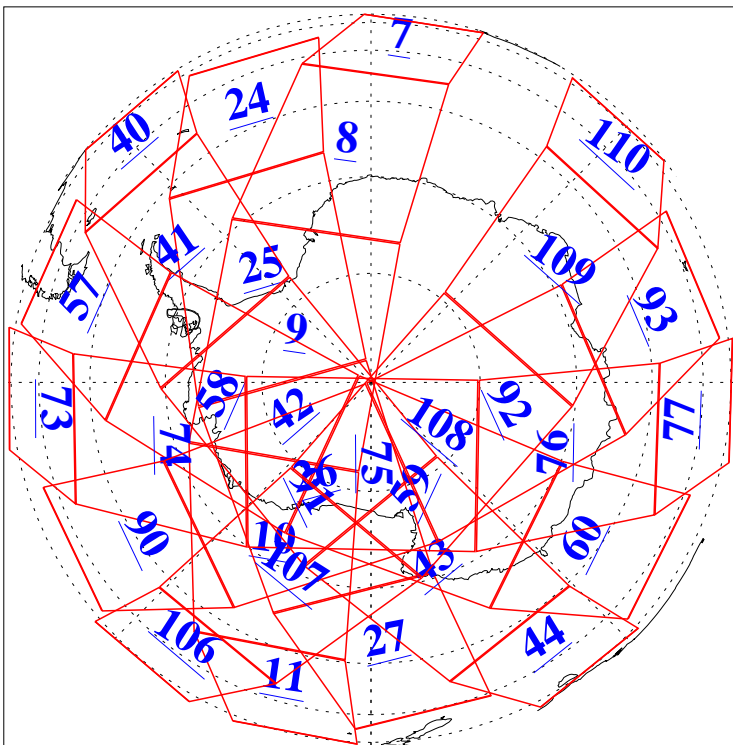

L1B Availability
AMSU Granules: 240
HSB Granules: 0
AIRS Granules: 240

8 Feb 2017
DoY 39
Aqua Day 5394
Granules: 1 to 120

Granules: 121 to 240

Legend: AMSU Available, HSB Available, AIRS Available

L1B Availability
AMSU Granules: 240
HSB Granules: 0
AIRS Granules: 240

8 Feb 2017
DoY 39
Aqua Day 5394
Ascending Granules

Descending Granules

Legend: AMSU Available, HSB Available, AIRS Available

L1B Availability
 AMSU Granules: 240
 HSB Granules: 0
 AIRS Granules: 240

8 Feb 2017
 DoY 39
 Aqua Day 5394

Northern Hemisphere Granules

Southern Hemisphere Granules

Legend: AMSU Available, HSB Available, AIRS Available