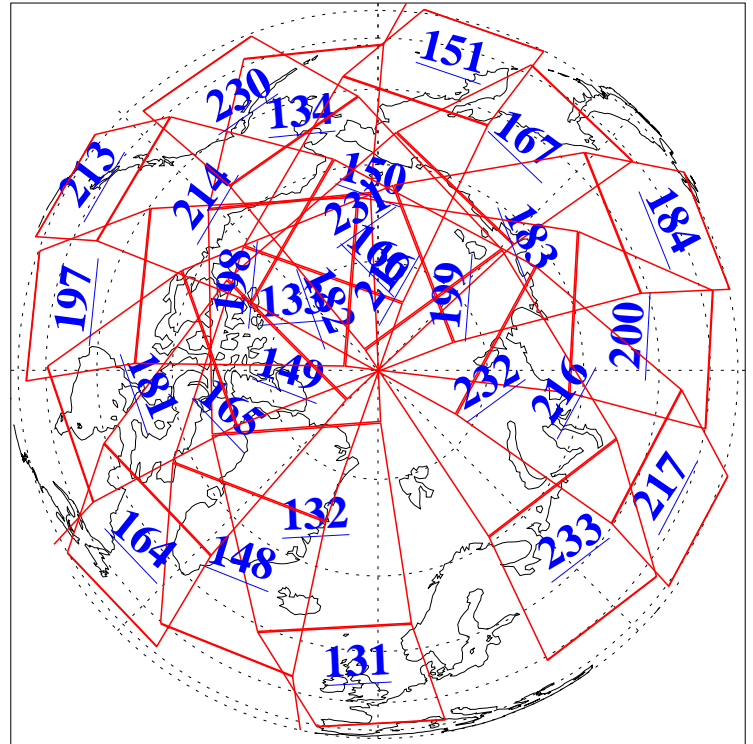

8 Feb 2017
DoY 39
Aqua Day 5394
Ascending Granules

Descending Granules

Legend: AMSU Available, HSB Available, AIRS Available

L1B Availability
 AMSU Granules: 240
 HSB Granules: 0
 AIRS Granules: 240

8 Feb 2017
 DoY 39
 Aqua Day 5394

Northern Hemisphere Granules

Southern Hemisphere Granules

Legend: AMSU Available, HSB Available, AIRS Available