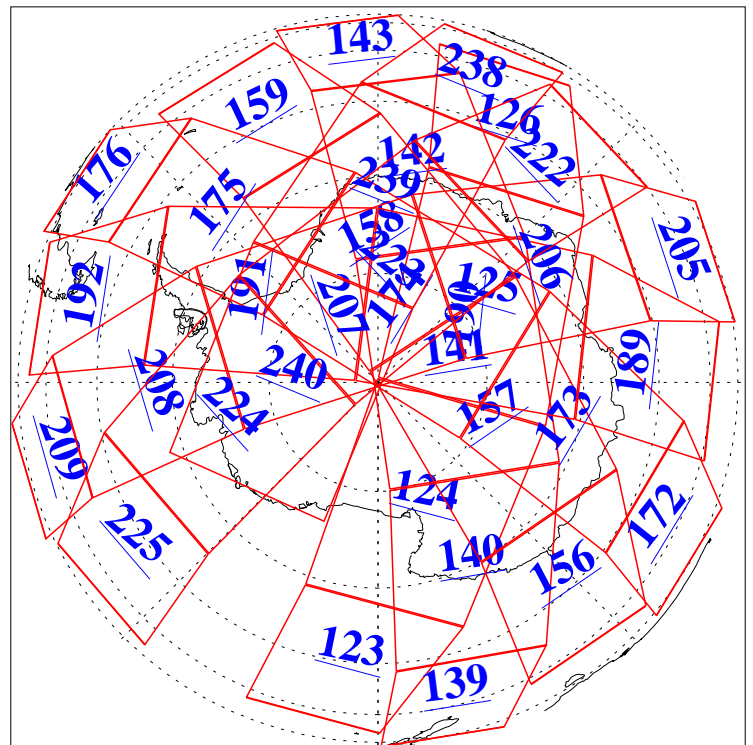

L1B Availability
AMSU Granules: 240
HSB Granules: 0
AIRS Granules: 240

8 Feb 2017
DoY 39
Aqua Day 5394
Granules: 1 to 120

Granules: 121 to 240

Legend: AMSU Available, HSB Available, AIRS Available

L1B Availability
AMSU Granules: 240
HSB Granules: 0
AIRS Granules: 240

8 Feb 2017
DoY 39
Aqua Day 5394
Ascending Granules

Descending Granules

Legend: AMSU Available, HSB Available, AIRS Available

L1B Availability
 AMSU Granules: 240
 HSB Granules: 0
 AIRS Granules: 240

8 Feb 2017
 DoY 39
 Aqua Day 5394

Northern Hemisphere Granules

Southern Hemisphere Granules

Legend: AMSU Available, HSB Available, AIRS Available