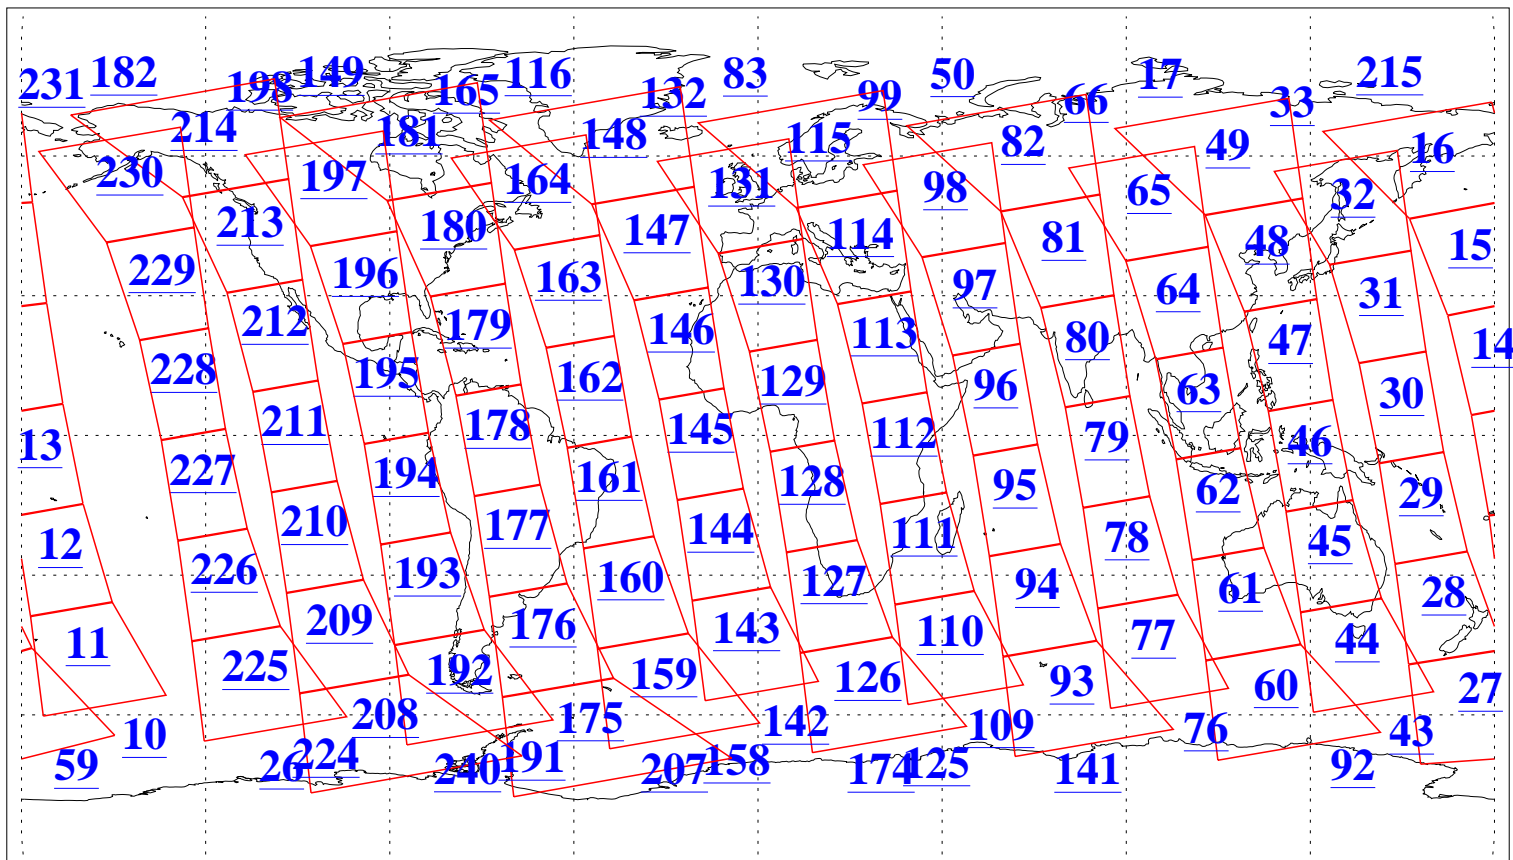

L1B Availability
AMSU Granules: 240
HSB Granules: 0
AIRS Granules: 240

8 Feb 2017
DoY 39
Aqua Day 5394
Granules: 1 to 120

Granules: 121 to 240

Legend: AMSU Available, HSB Available, AIRS Available

L1B Availability
AMSU Granules: 240
HSB Granules: 0
AIRS Granules: 240

8 Feb 2017
DoY 39
Aqua Day 5394
Ascending Granules

Descending Granules

Legend: AMSU Available, HSB Available, AIRS Available

L1B Availability
 AMSU Granules: 240
 HSB Granules: 0
 AIRS Granules: 240

8 Feb 2017
 DoY 39
 Aqua Day 5394